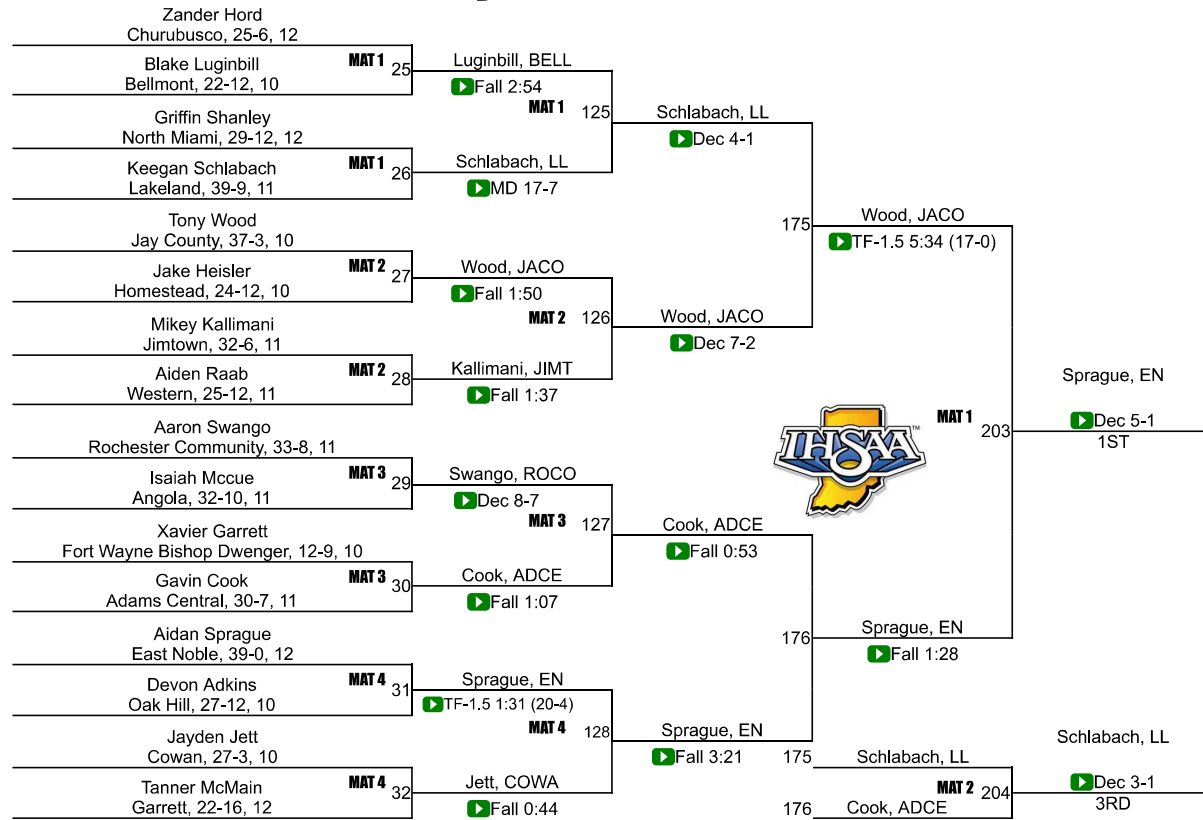

IHSAA Semi-State @ Ft Wayne/New Haven Semi-State

126