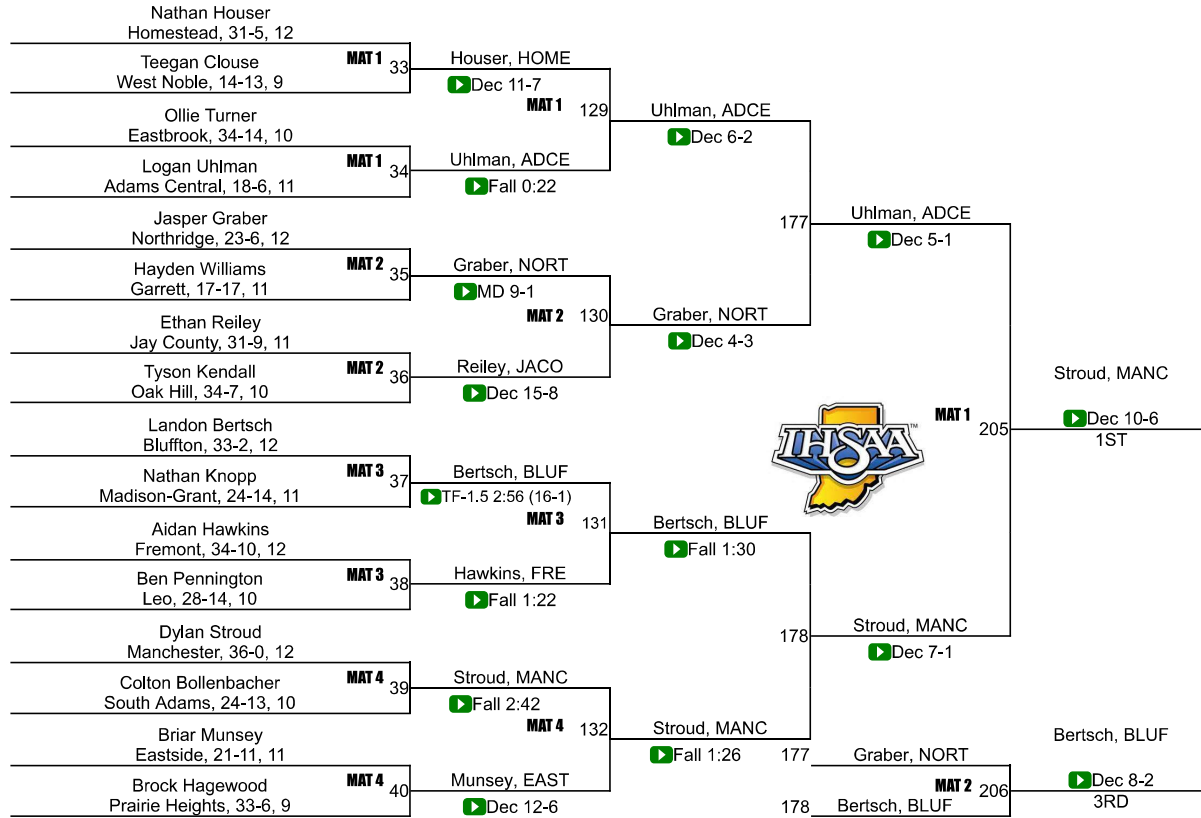

Team Scores

Printed on 02/13/2022 02:54 p.m.

Team Scores		
1	Rochester Community	82.5
2	Adams Central	80.0
3	Delta	67.5
4	Western	59.0
5	Bellmont	54.0
6	Jay County	52.5
7	New Haven	45.0
8	Garrett	43.0
9	Cowan	39.0
10	Columbia City	34.0
11	East Noble	33.5
12	Peru	33.0
13	Lakeland	32.0
14	Bluffton	30.5
15	Maconaquah	29.5
16	Daleville	29.0
16	Kokomo	29.0
18	Manchester	28.0
19	Fort Wayne Snider	27.5

43	DeKalb	2.0
43	Eastside	2.0
43	Huntington North	2.0
46	Blackford	0.0
46	Cass	0.0
46	Churubusco	0.0
46	Eastbrook	0.0
46	Fairfield	0.0
46	Fort Wayne Bishop Luers	0.0
46	Fort Wayne North Side	0.0
46	Leo	0.0
46	Madison-Grant	0.0
46	North Miami	0.0
46	South Adams	0.0
46	West Noble	0.0
46	Winchester Community	0.0
46	Yorktown	0.0

IHSAA Semi-State @ Ft Wayne/New Haven Semi-State

106

IHSAA Semi-State @ Ft Wayne/New Haven Semi-State

113

IHSAA Semi-State @ Ft Wayne/New Haven Semi-State

120

IHSAA Semi-State @ Ft Wayne/New Haven Semi-State

126

IHSAA Semi-State @ Ft Wayne/New Haven Semi-State

132

IHSAA Semi-State @ Ft Wayne/New Haven Semi-State

138

IHSAA Semi-State @ Ft Wayne/New Haven Semi-State

145

IHSAA Semi-State @ Ft Wayne/New Haven Semi-State