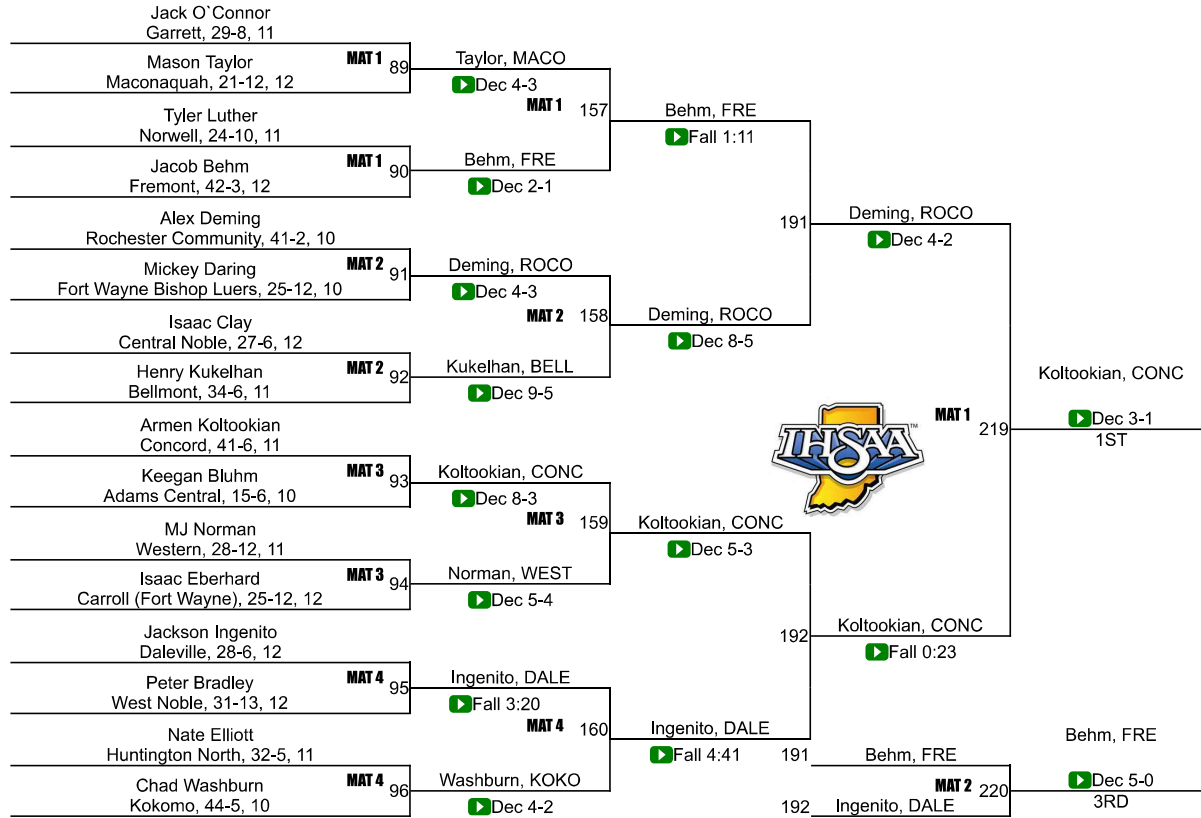

IHSAA Semi-State @ Ft Wayne/New Haven Semi-State

195