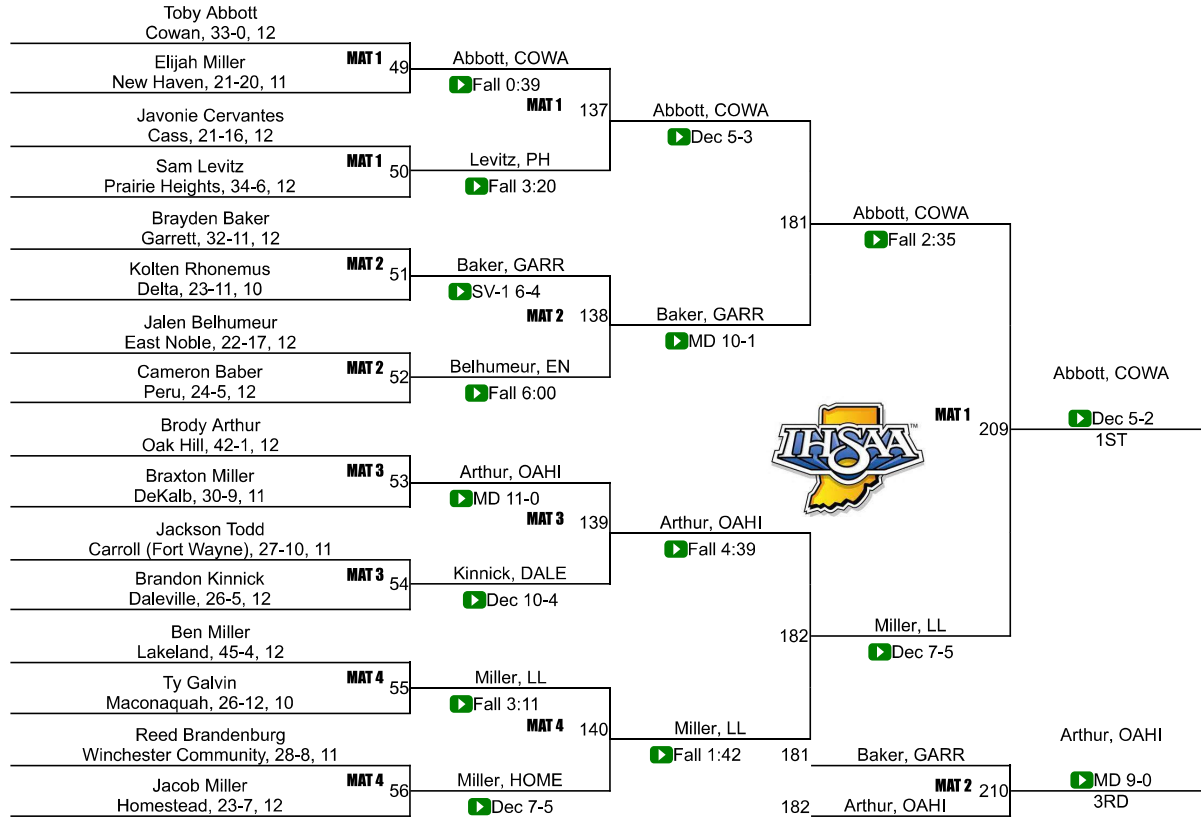

43	DeKalb	2.0
43	Eastside	2.0
43	Huntington North	2.0
46	Blackford	0.0
46	Cass	0.0
46	Churubusco	0.0
46	Eastbrook	0.0
46	Fairfield	0.0
46	Fort Wayne Bishop Luers	0.0
46	Fort Wayne North Side	0.0
46	Leo	0.0
46	Madison-Grant	0.0
46	North Miami	0.0
46	South Adams	0.0
46	West Noble	0.0
46	Winchester Community	0.0
46	Yorktown	0.0

126

IHSAA Semi-State @ Ft Wayne/New Haven Semi-State

132

IHSAA Semi-State @ Ft Wayne/New Haven Semi-State

138

IHSAA Semi-State @ Ft Wayne/New Haven Semi-State

145

IHSAA Semi-State @ Ft Wayne/New Haven Semi-State