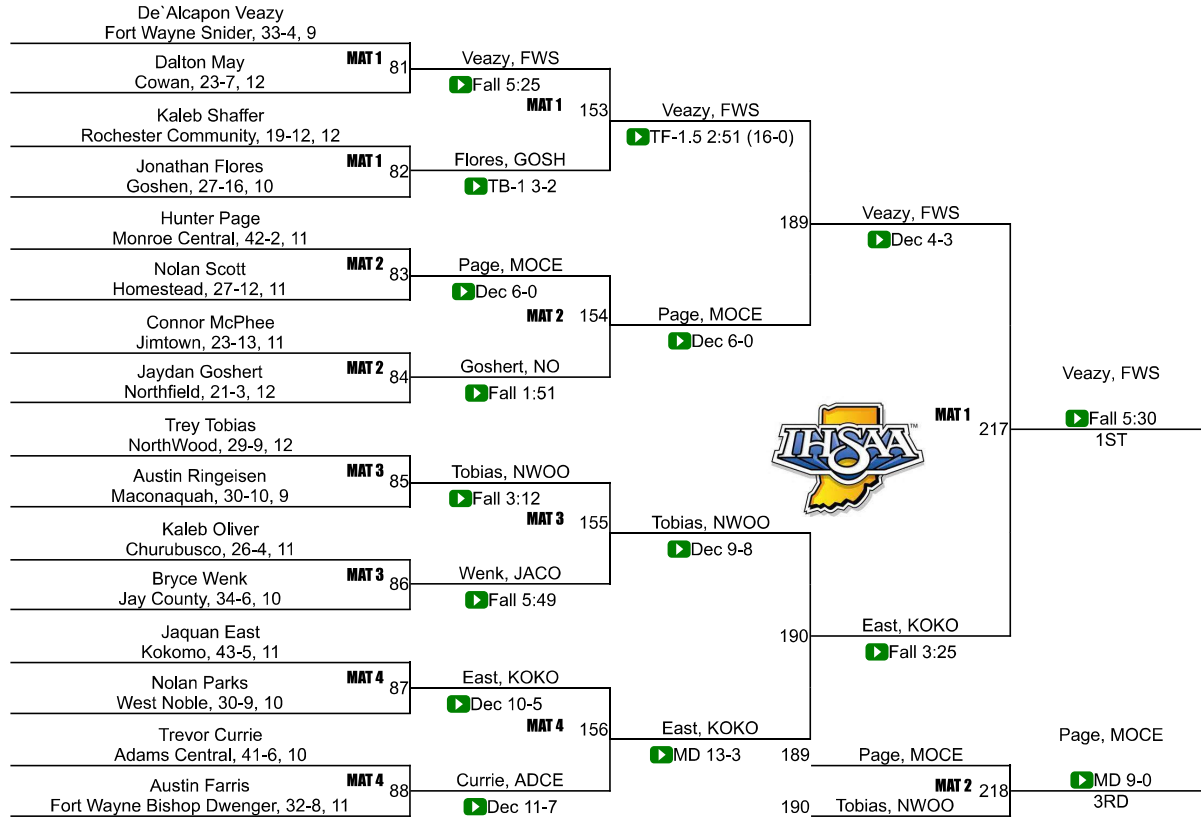

Team Scores

Printed on 02/13/2022 02:54 p.m.

Team Scores		
1	Rochester Community	82.5
2	Adams Central	80.0
3	Delta	67.5
4	Western	59.0
5	Bellmont	54.0
6	Jay County	52.5
7	New Haven	45.0
8	Garrett	43.0
9	Cowan	39.0
10	Columbia City	34.0
11	East Noble	33.5
12	Peru	33.0
13	Lakeland	32.0
14	Bluffton	30.5
15	Maconaquah	29.5
16	Daleville	29.0
16	Kokomo	29.0
18	Manchester	28.0
19	Fort Wayne Snider	27.5

43	DeKalb	2.0
43	Eastside	2.0
43	Huntington North	2.0
46	Blackford	0.0
46	Cass	0.0
46	Churubusco	0.0
46	Eastbrook	0.0
46	Fairfield	0.0
46	Fort Wayne Bishop Luers	0.0
46	Fort Wayne North Side	0.0
46	Leo	0.0
46	Madison-Grant	0.0
46	North Miami	0.0
46	South Adams	0.0
46	West Noble	0.0
46	Winchester Community	0.0
46	Yorktown	0.0

126

IHSAA Semi-State @ Ft Wayne/New Haven Semi-State

132

IHSAA Semi-State @ Ft Wayne/New Haven Semi-State

138

IHSAA Semi-State @ Ft Wayne/New Haven Semi-State

145

IHSAA Semi-State @ Ft Wayne/New Haven Semi-State

152

IHSAA Semi-State @ Ft Wayne/New Haven Semi-State

160

IHSAA Semi-State @ Ft Wayne/New Haven Semi-State

170

IHSAA Semi-State @ Ft Wayne/New Haven Semi-State

182

IHSAA Semi-State @ Ft Wayne/New Haven Semi-State