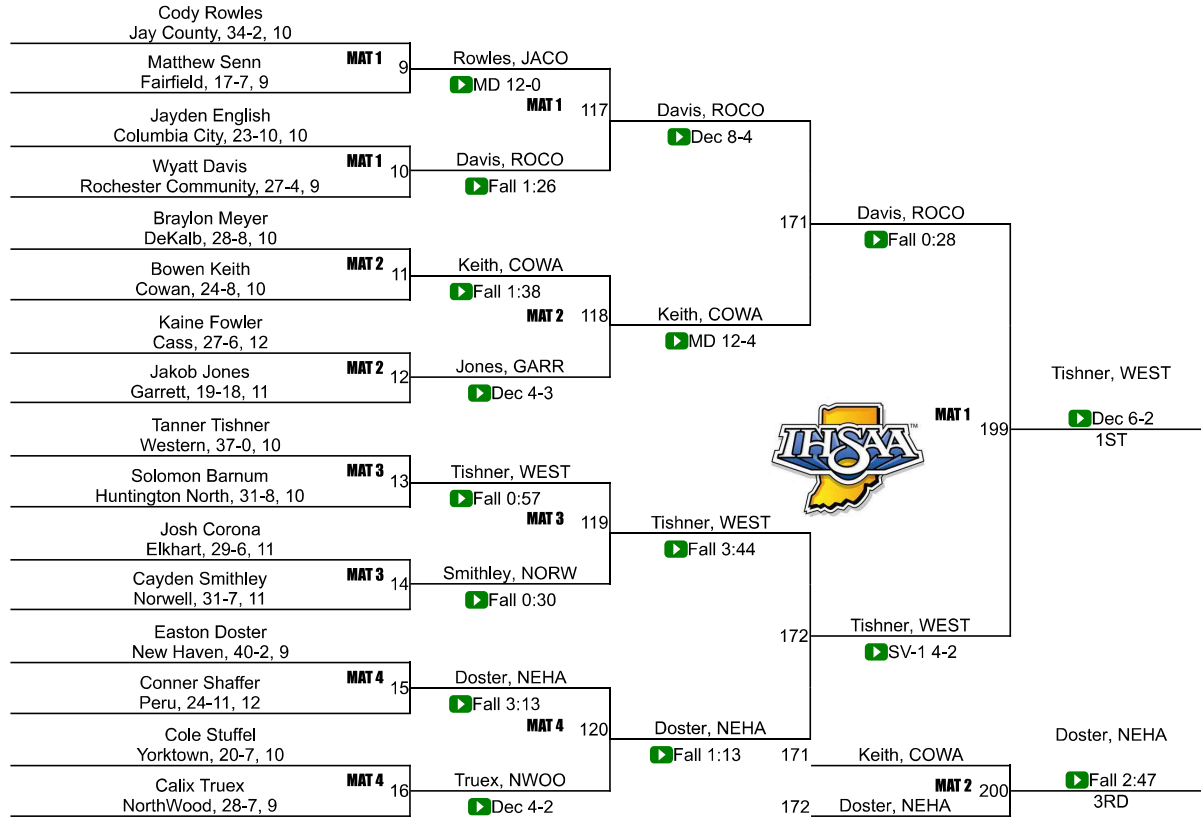

IHSAA Semi-State @ Ft Wayne/New Haven Semi-State

113