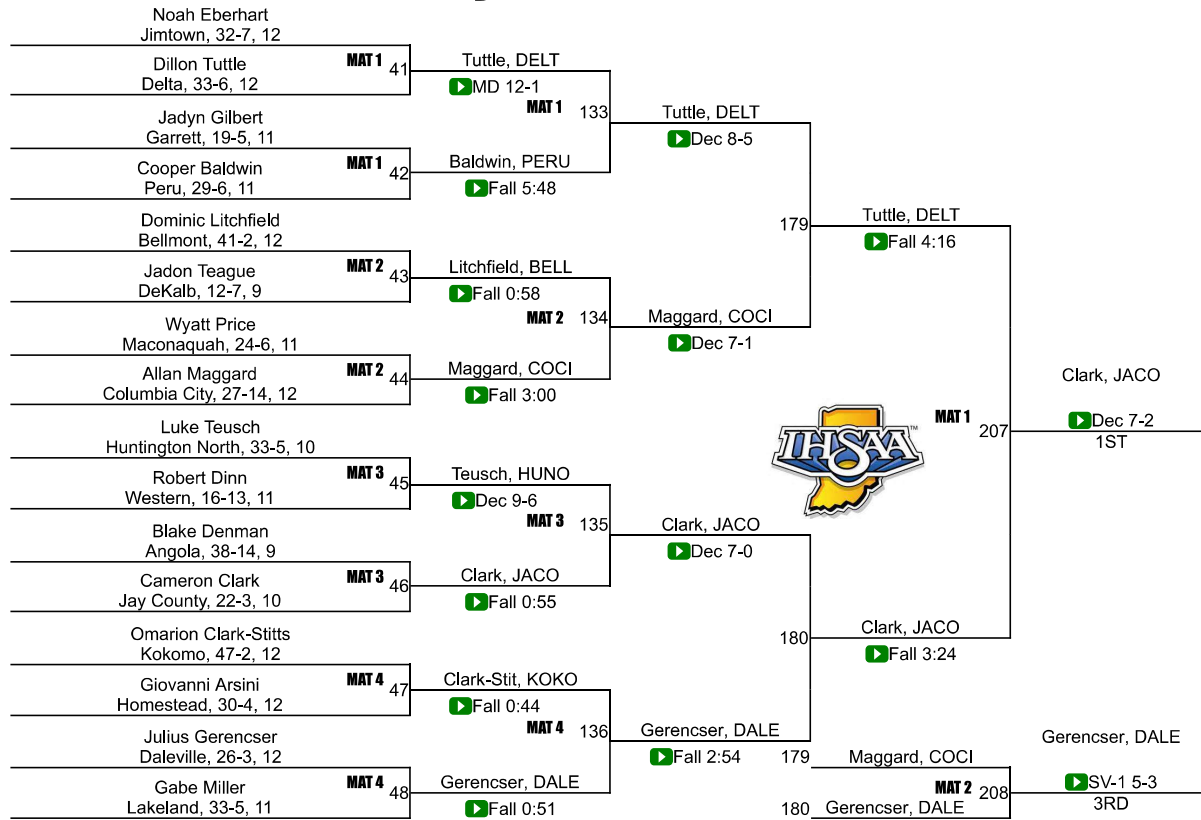

43	DeKalb	2.0
43	Eastside	2.0
43	Huntington North	2.0
46	Blackford	0.0
46	Cass	0.0
46	Churubusco	0.0
46	Eastbrook	0.0
46	Fairfield	0.0
46	Fort Wayne Bishop Luers	0.0
46	Fort Wayne North Side	0.0
46	Leo	0.0
46	Madison-Grant	0.0
46	North Miami	0.0
46	South Adams	0.0
46	West Noble	0.0
46	Winchester Community	0.0
46	Yorktown	0.0

IHSAA Semi-State @ Ft Wayne/New Haven Semi-State

106

IHSAA Semi-State @ Ft Wayne/New Haven Semi-State

113

IHSAA Semi-State @ Ft Wayne/New Haven Semi-State

120

IHSAA Semi-State @ Ft Wayne/New Haven Semi-State

126

IHSAA Semi-State @ Ft Wayne/New Haven Semi-State

132

IHSAA Semi-State @ Ft Wayne/New Haven Semi-State

138

IHSAA Semi-State @ Ft Wayne/New Haven Semi-State

145

IHSAA Semi-State @ Ft Wayne/New Haven Semi-State