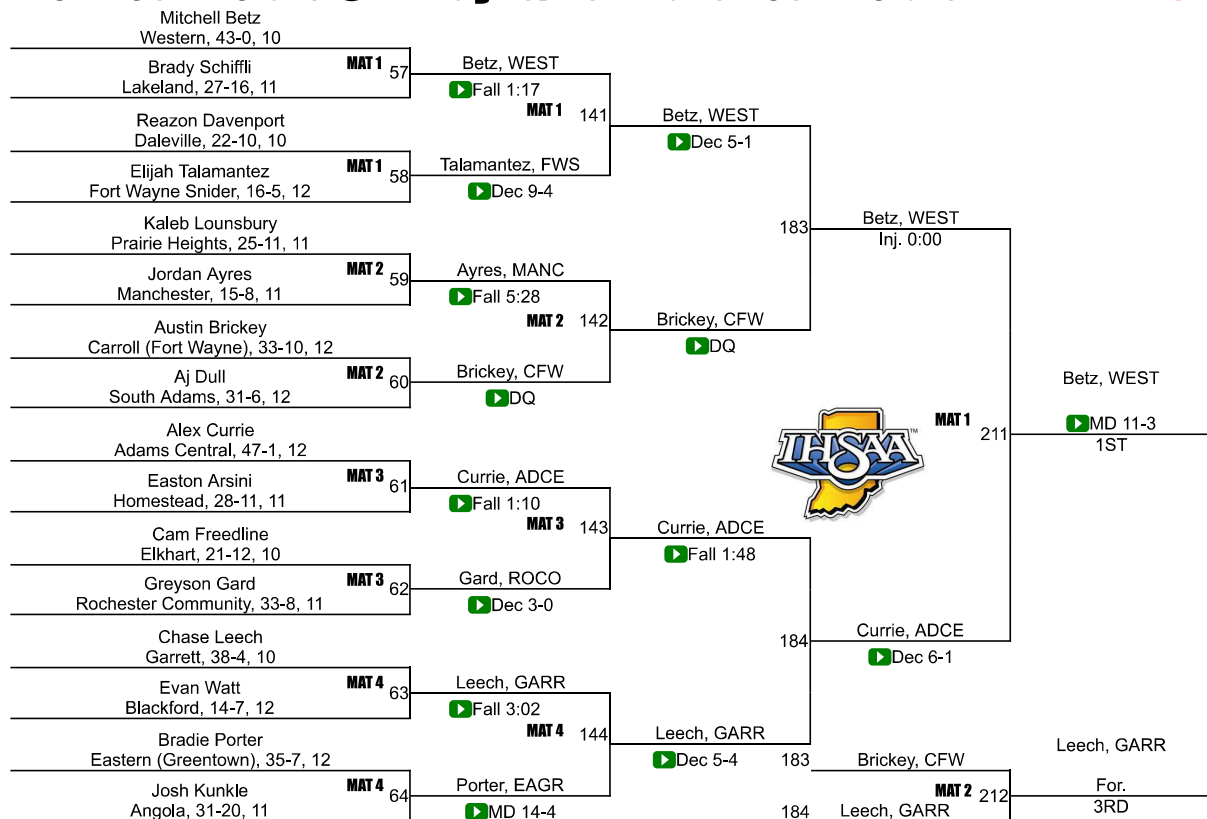

IHSAA Semi-State @ Ft Wayne/New Haven Semi-State

152