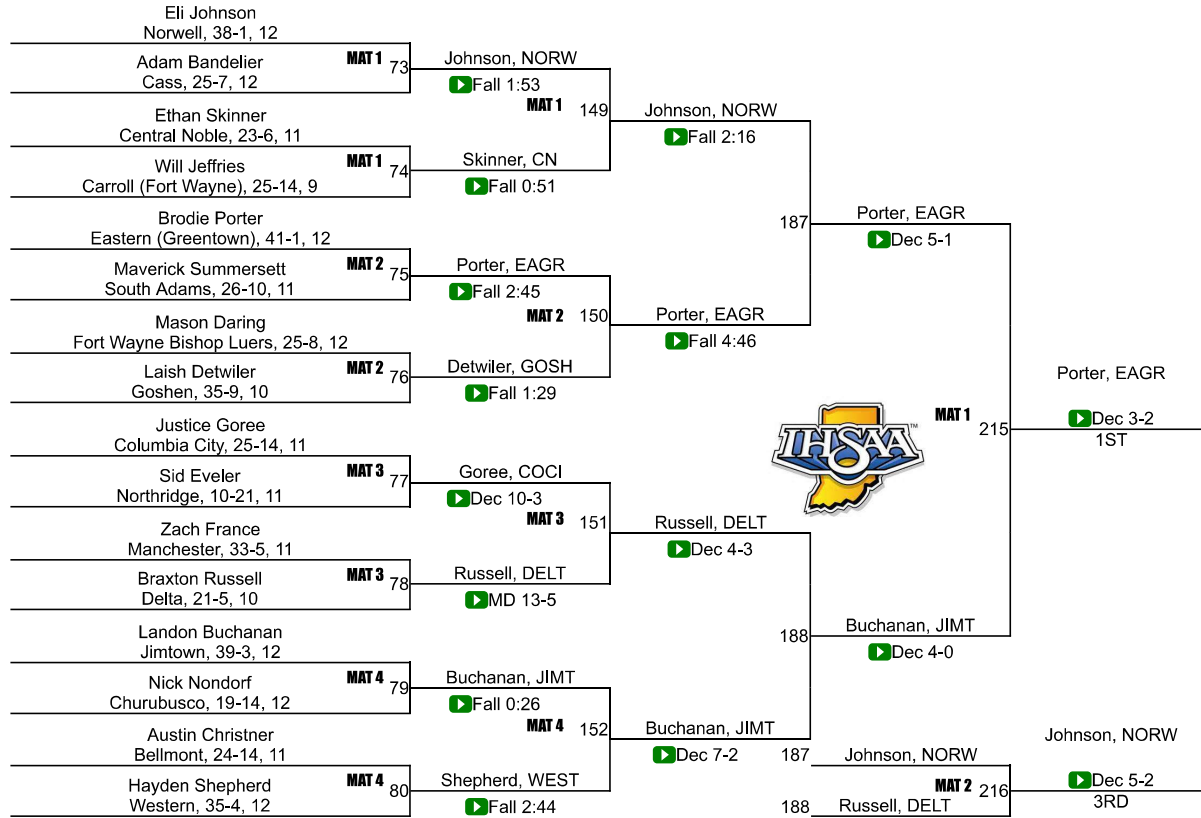

Team Scores

Printed on 02/13/2022 02:54 p.m.

Team Scores		
1	Rochester Community	82.5
2	Adams Central	80.0
3	Delta	67.5
4	Western	59.0
5	Bellmont	54.0
6	Jay County	52.5
7	New Haven	45.0
8	Garrett	43.0
9	Cowan	39.0
10	Columbia City	34.0
11	East Noble	33.5
12	Peru	33.0
13	Lakeland	32.0
14	Bluffton	30.5
15	Maconaquah	29.5
16	Daleville	29.0
16	Kokomo	29.0
18	Manchester	28.0
19	Fort Wayne Snider	27.5

43	DeKalb	2.0
43	Eastside	2.0
43	Huntington North	2.0
46	Blackford	0.0
46	Cass	0.0
46	Churubusco	0.0
46	Eastbrook	0.0
46	Fairfield	0.0
46	Fort Wayne Bishop Luers	0.0
46	Fort Wayne North Side	0.0
46	Leo	0.0
46	Madison-Grant	0.0
46	North Miami	0.0
46	South Adams	0.0
46	West Noble	0.0
46	Winchester Community	0.0
46	Yorktown	0.0

126

IHSAA Semi-State @ Ft Wayne/New Haven Semi-State

132

IHSAA Semi-State @ Ft Wayne/New Haven Semi-State

138

IHSAA Semi-State @ Ft Wayne/New Haven Semi-State

145

IHSAA Semi-State @ Ft Wayne/New Haven Semi-State

152

IHSAA Semi-State @ Ft Wayne/New Haven Semi-State

160

IHSAA Semi-State @ Ft Wayne/New Haven Semi-State

170

IHSAA Semi-State @ Ft Wayne/New Haven Semi-State

182

IHSAA Semi-State @ Ft Wayne/New Haven Semi-State