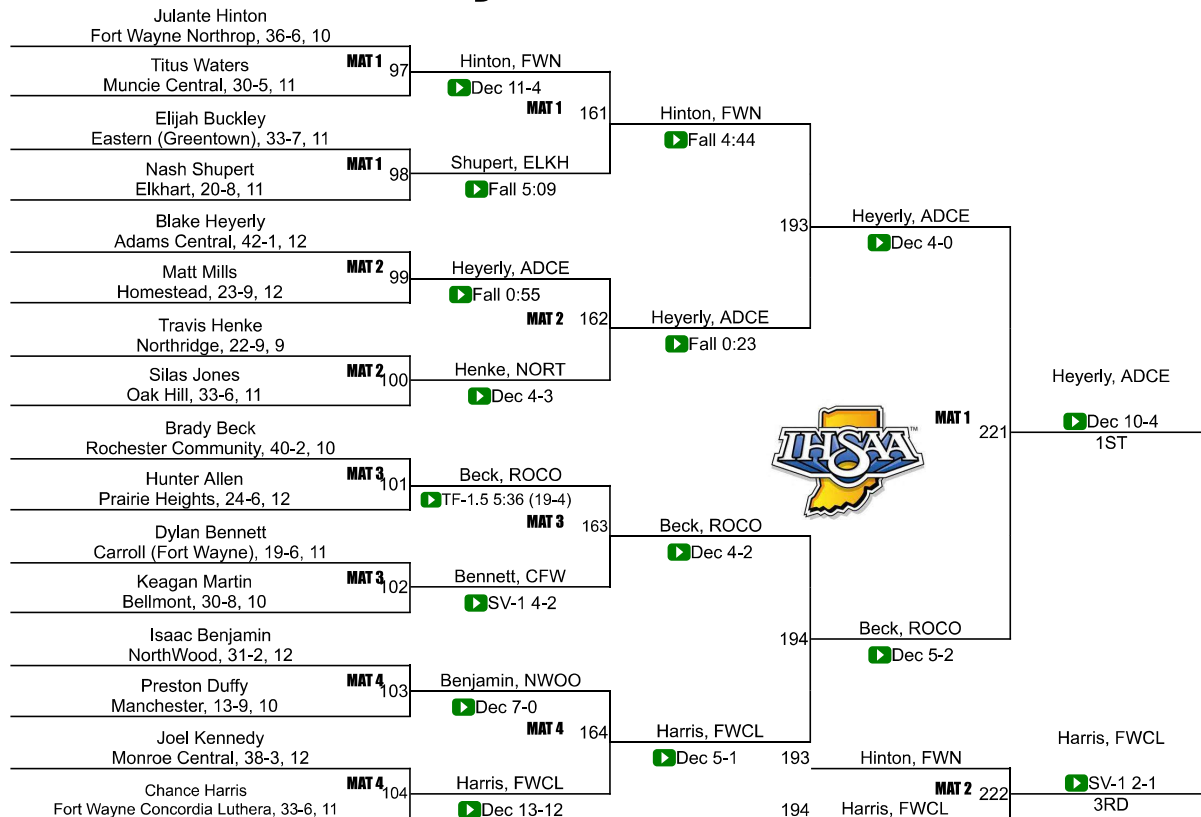

IHSAA Semi-State @ Ft Wayne/New Haven Semi-State

220