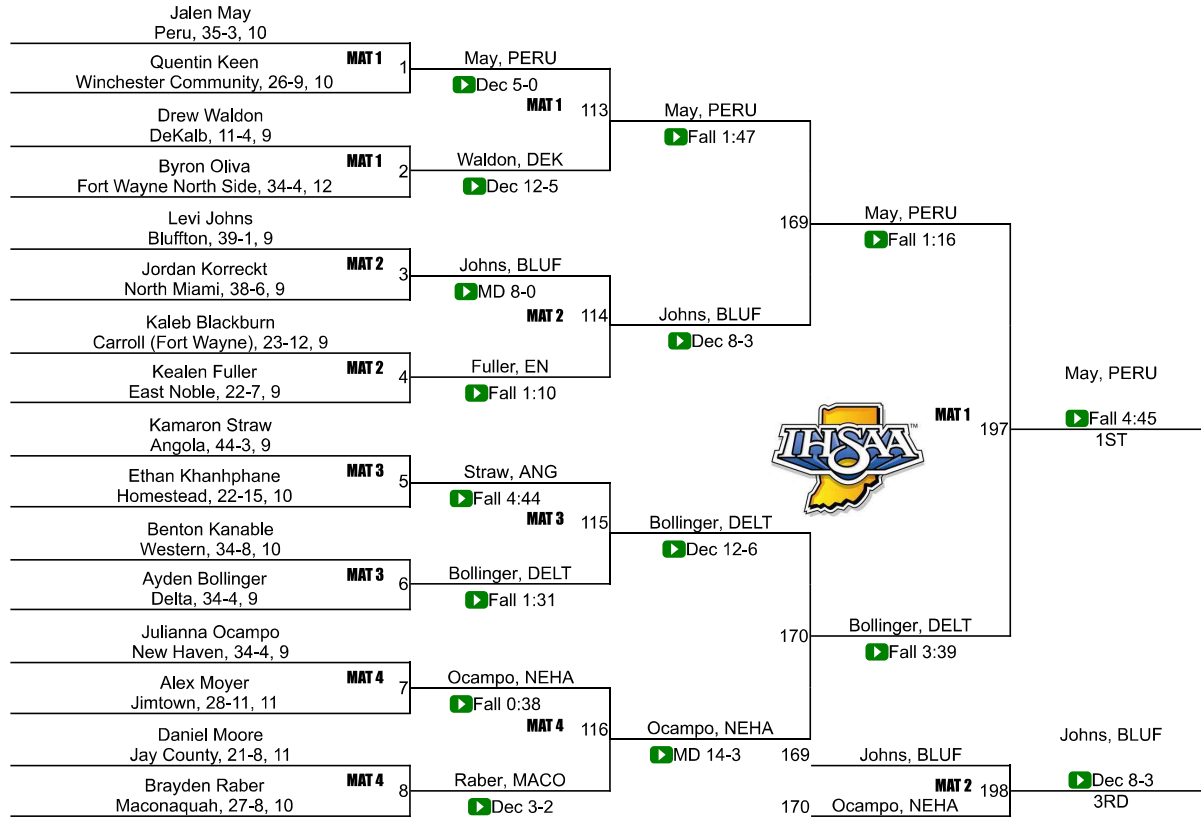

43	DeKalb	2.0
43	Eastside	2.0
43	Huntington North	2.0
46	Blackford	0.0
46	Cass	0.0
46	Churubusco	0.0
46	Eastbrook	0.0
46	Fairfield	0.0
46	Fort Wayne Bishop Luers	0.0
46	Fort Wayne North Side	0.0
46	Leo	0.0
46	Madison-Grant	0.0
46	North Miami	0.0
46	South Adams	0.0
46	West Noble	0.0
46	Winchester Community	0.0
46	Yorktown	0.0

IHSAA Semi-State @ Ft Wayne/New Haven Semi-State

106