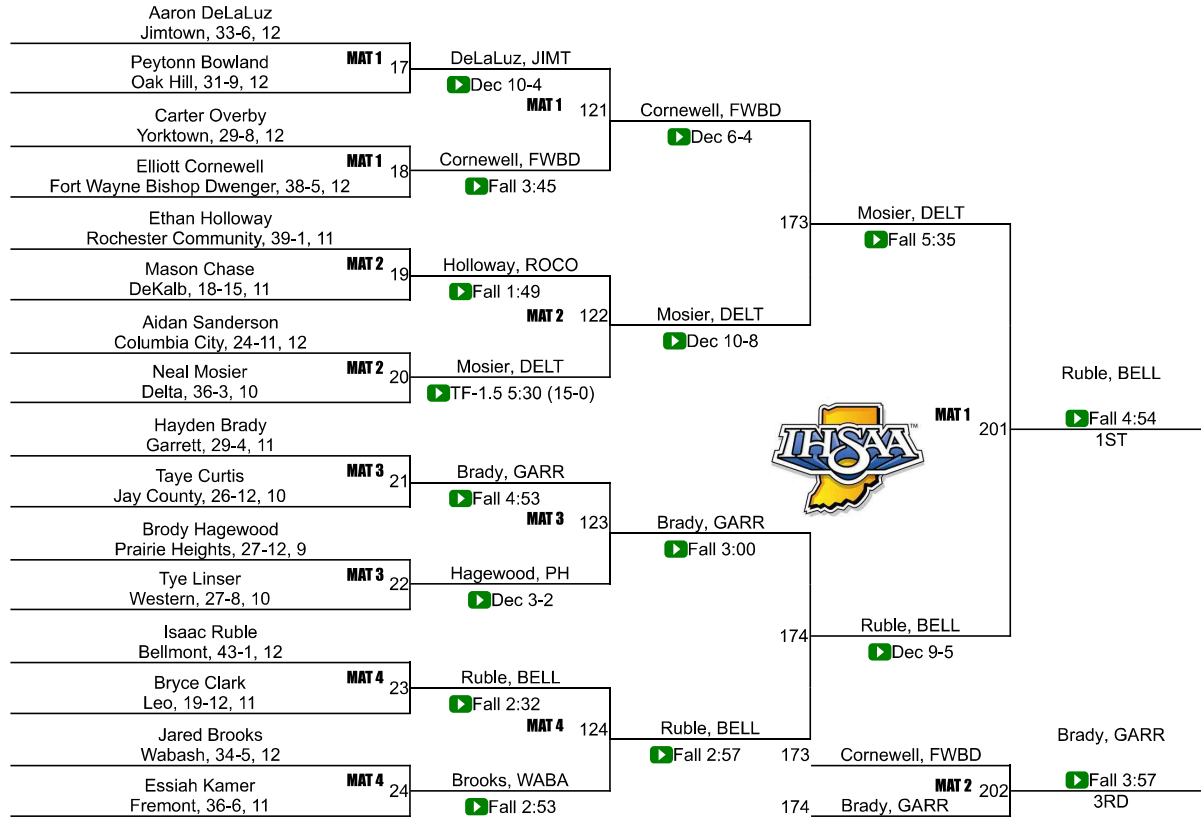

43	DeKalb	2.0
43	Eastside	2.0
43	Huntington North	2.0
46	Blackford	0.0
46	Cass	0.0
46	Churubusco	0.0
46	Eastbrook	0.0
46	Fairfield	0.0
46	Fort Wayne Bishop Luers	0.0
46	Fort Wayne North Side	0.0
46	Leo	0.0
46	Madison-Grant	0.0
46	North Miami	0.0
46	South Adams	0.0
46	West Noble	0.0
46	Winchester Community	0.0
46	Yorktown	0.0

IHSAA Semi-State @ Ft Wayne/New Haven Semi-State

106

IHSAA Semi-State @ Ft Wayne/New Haven Semi-State

113

IHSAA Semi-State @ Ft Wayne/New Haven Semi-State

120

IHSAA Semi-State @ Ft Wayne/New Haven Semi-State