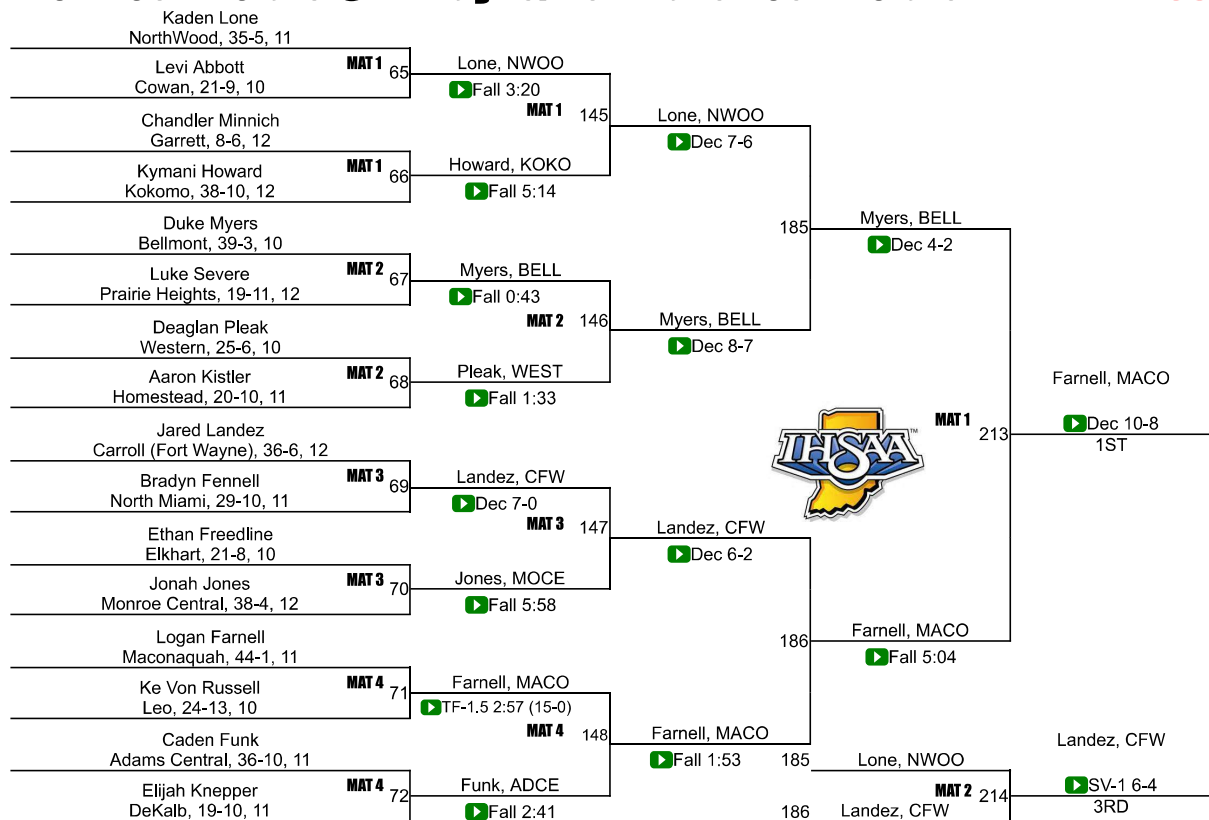

IHSAA Semi-State @ Ft Wayne/New Haven Semi-State

160