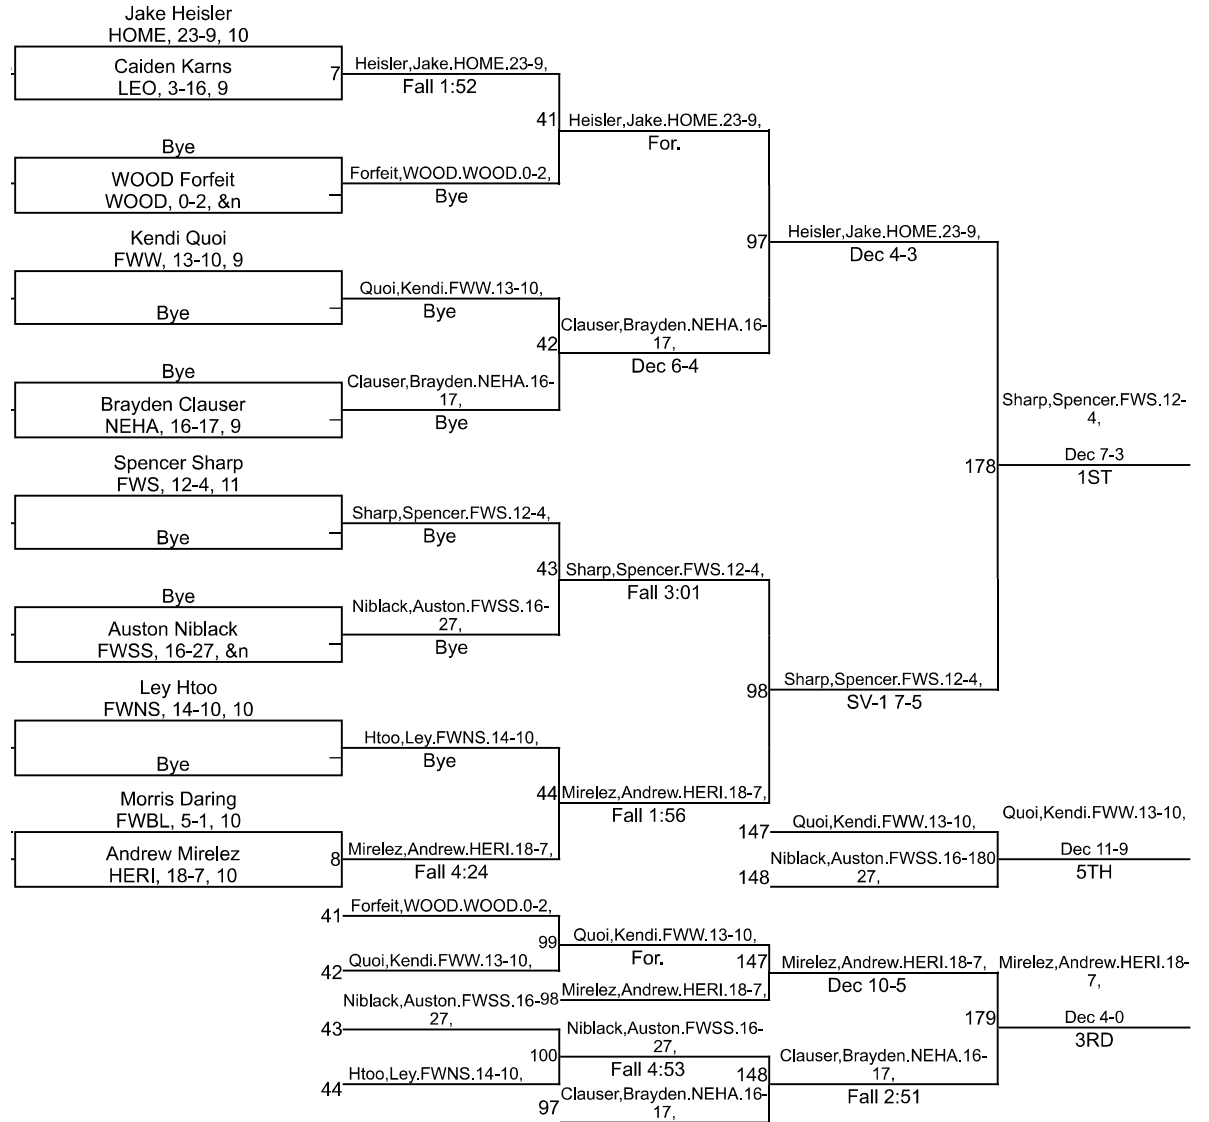

IHSAA Sectional @ New Haven Sectional

126