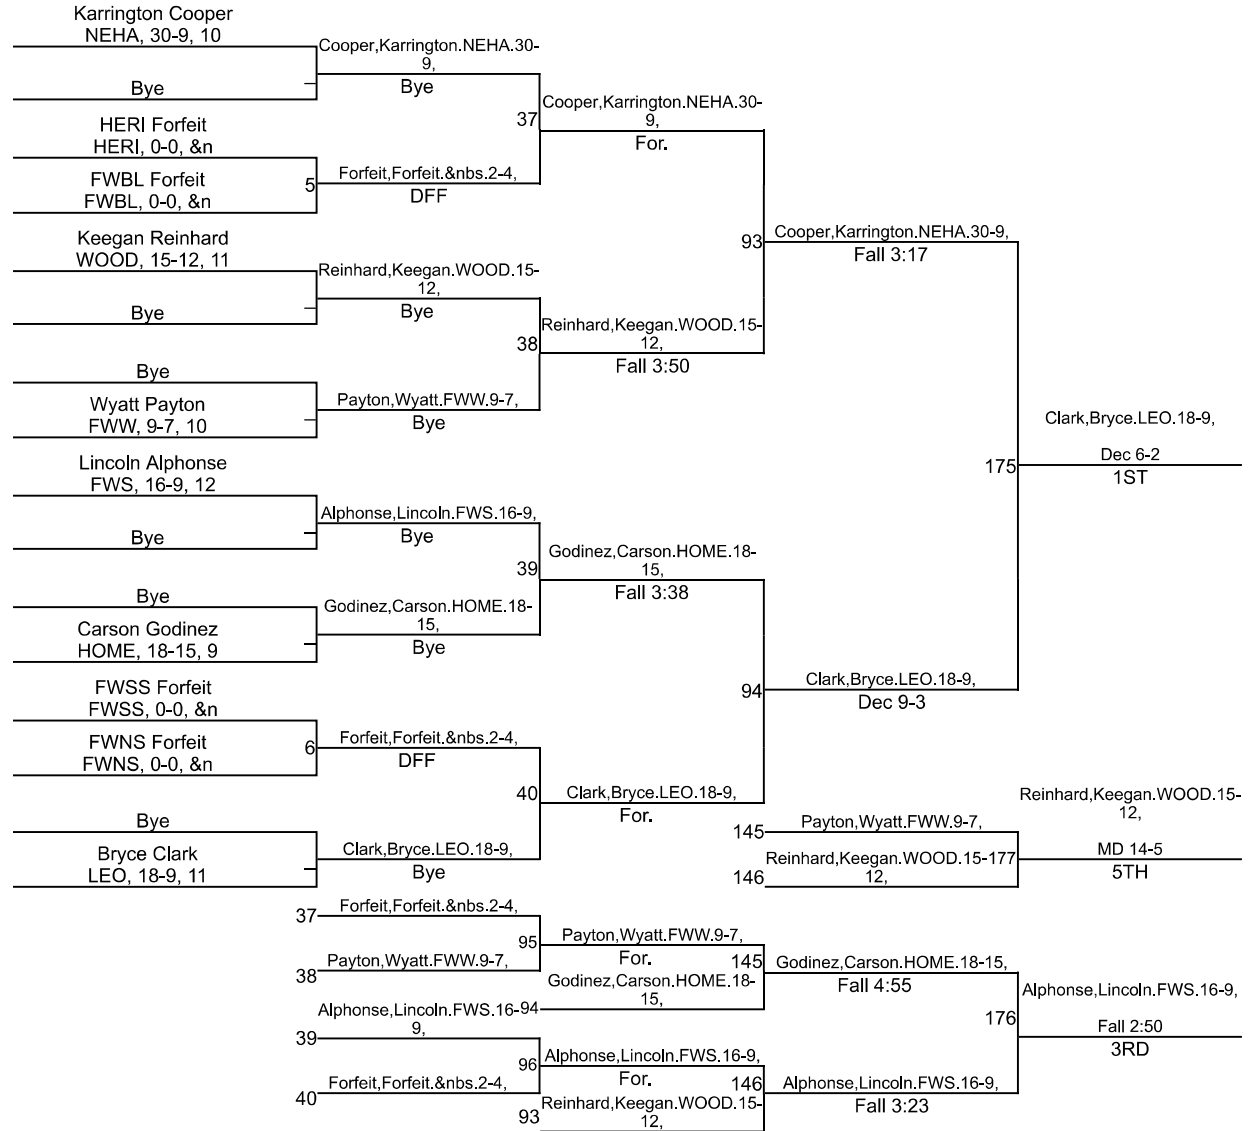

IHSAA Sectional @ New Haven Sectional

120