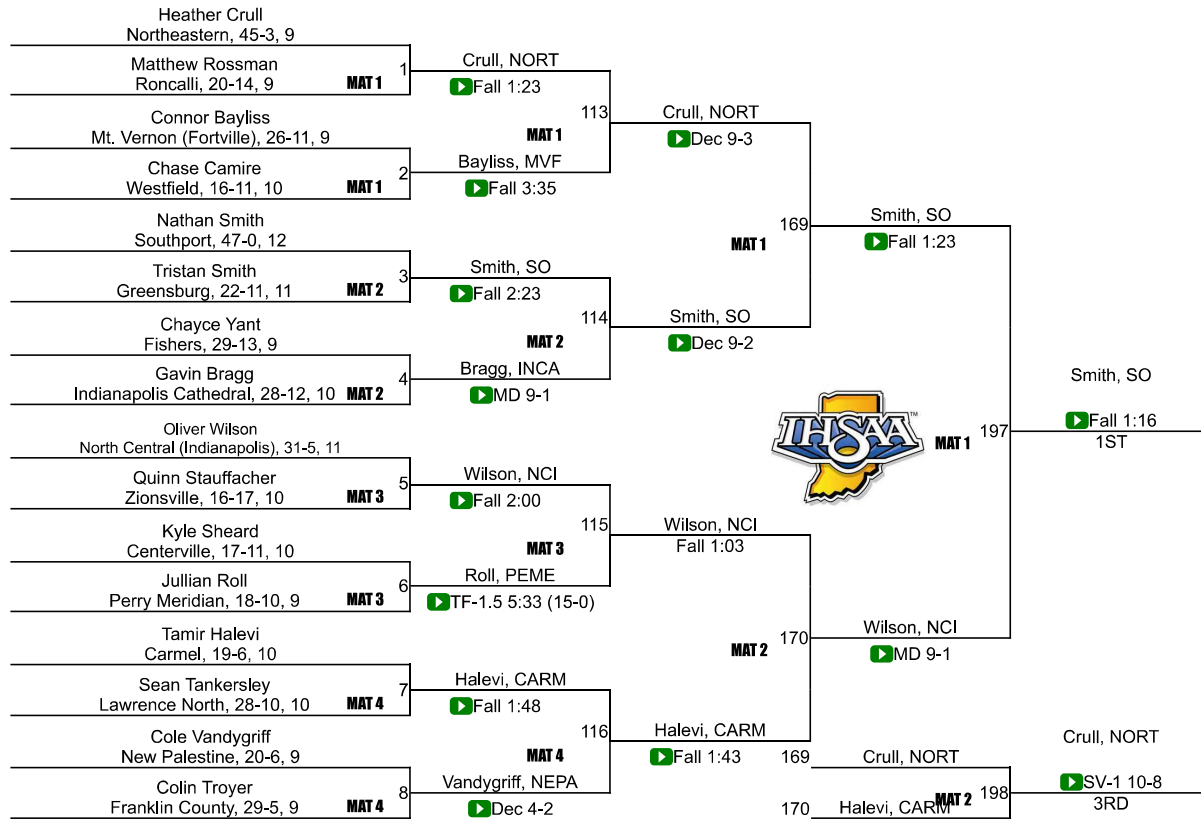

42	Brebeuf Jesuit Preparatory	0.0
42	Cambridge City Lincoln	0.0
42	Clinton Central	0.0
42	Covington	0.0
42	Franklin County	0.0
42	Hagerstown	0.0
42	Indianapolis Arsenal Technical	0.0
42	Knightstown	0.0
42	Lebanon	0.0
42	Providence Cristo Rey	0.0
42	Rushville Consolidated	0.0
42	Southmont	0.0
42	Western Boone	0.0
56	Shenandoah	-1.0

IHSAA Semi-State @ New Castle Semi-State

106