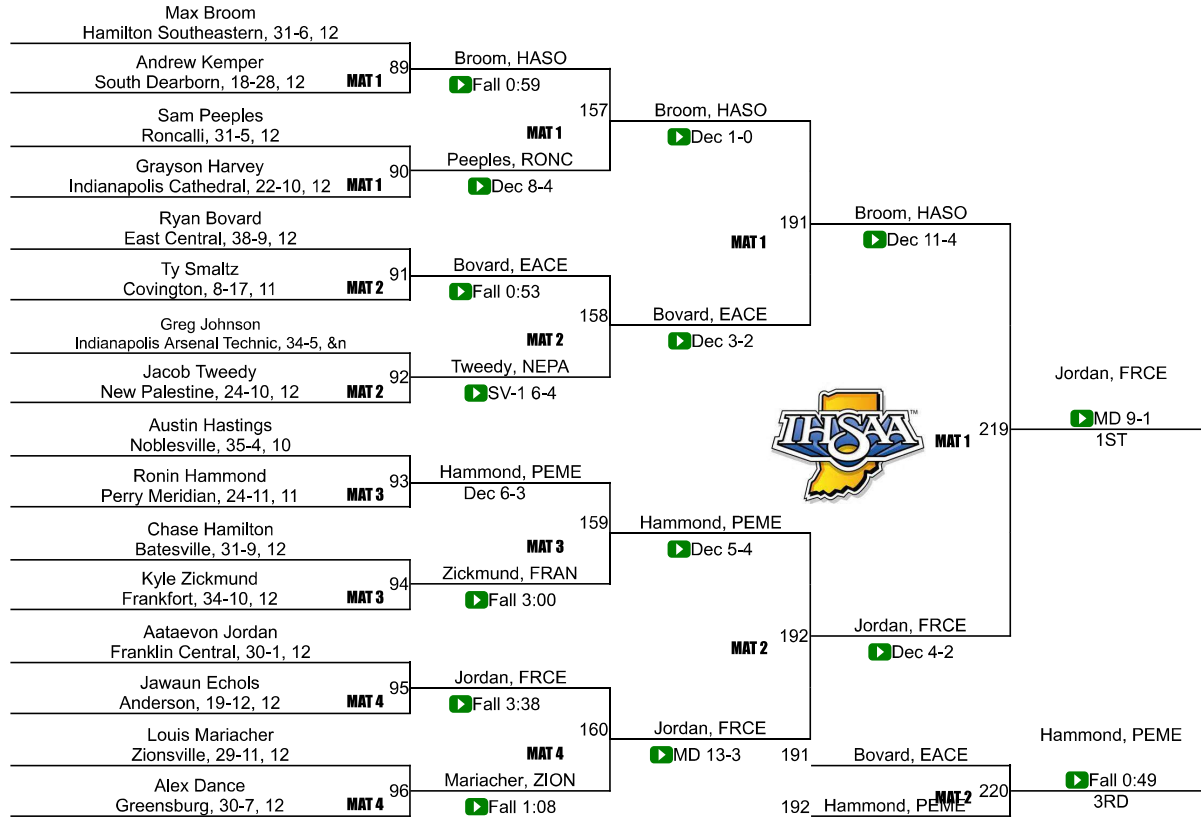

IHSAA Semi-State @ New Castle Semi-State

195