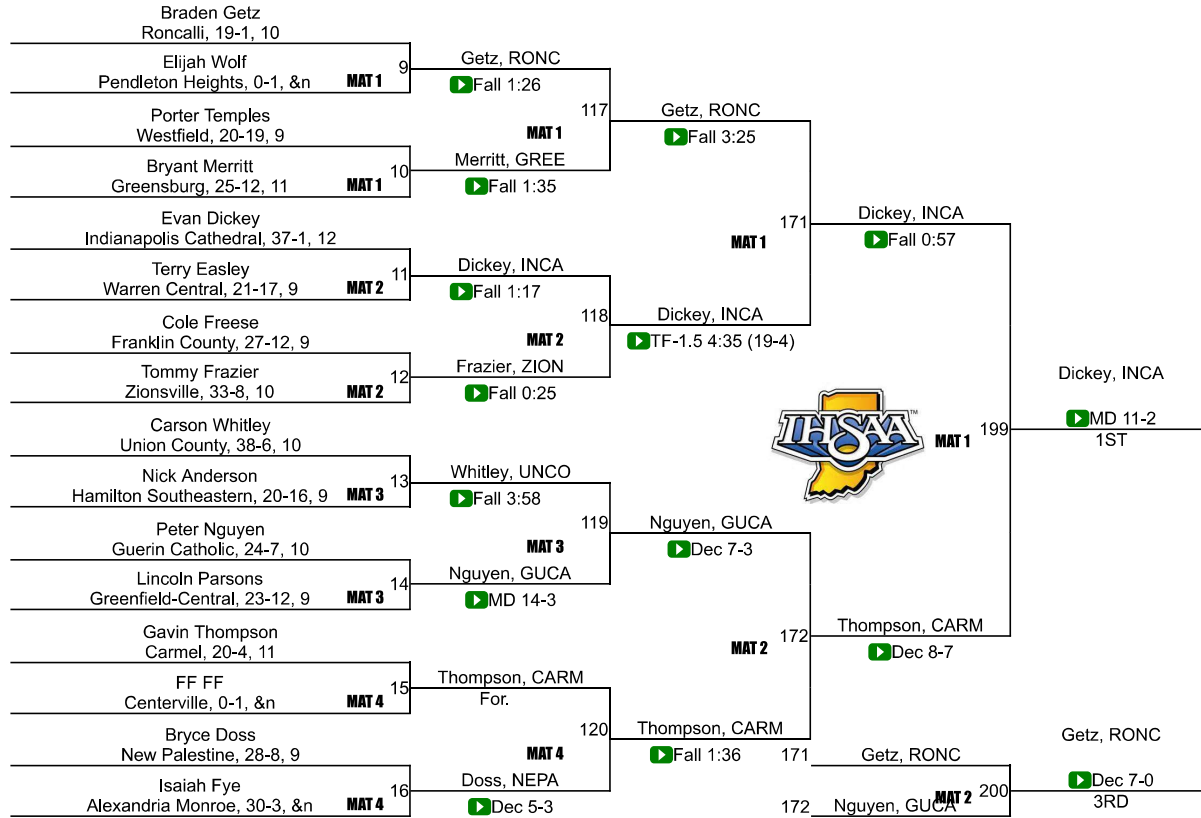

IHSAA Semi-State @ New Castle Semi-State

113