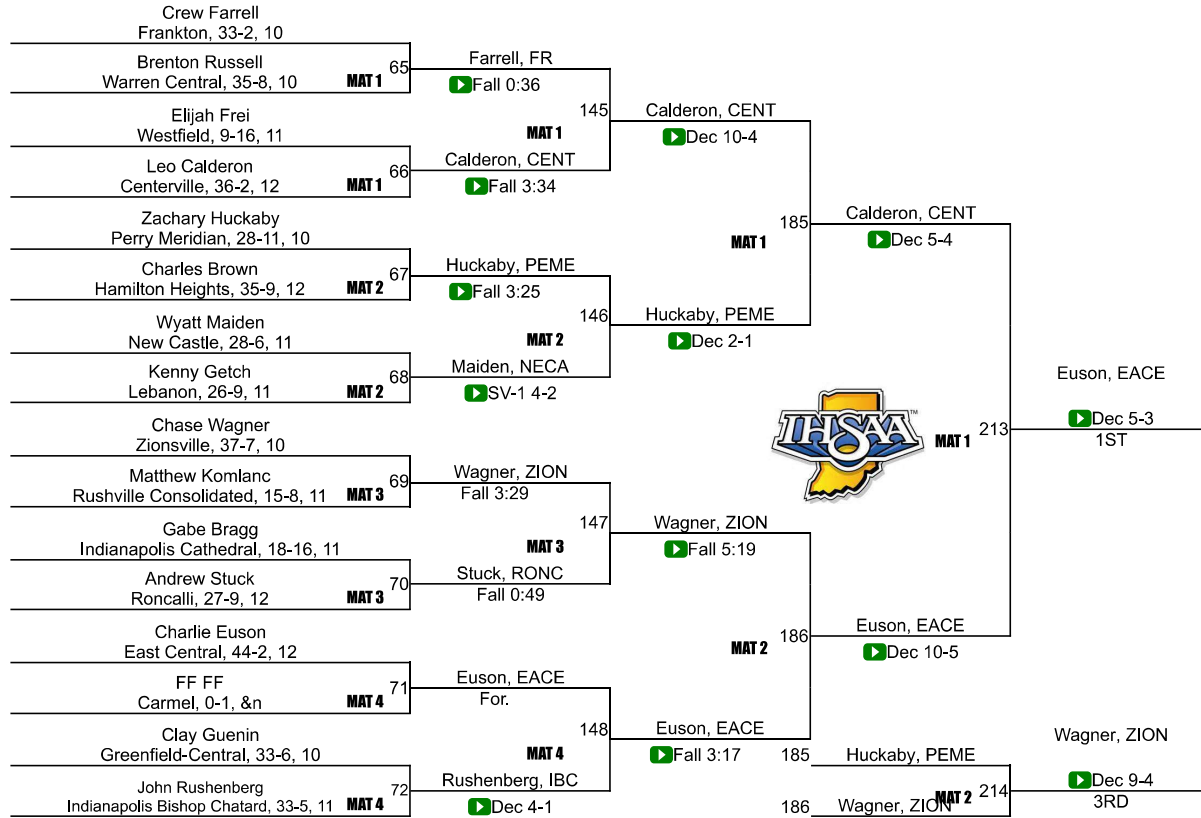

IHSAA Semi-State @ New Castle Semi-State

160