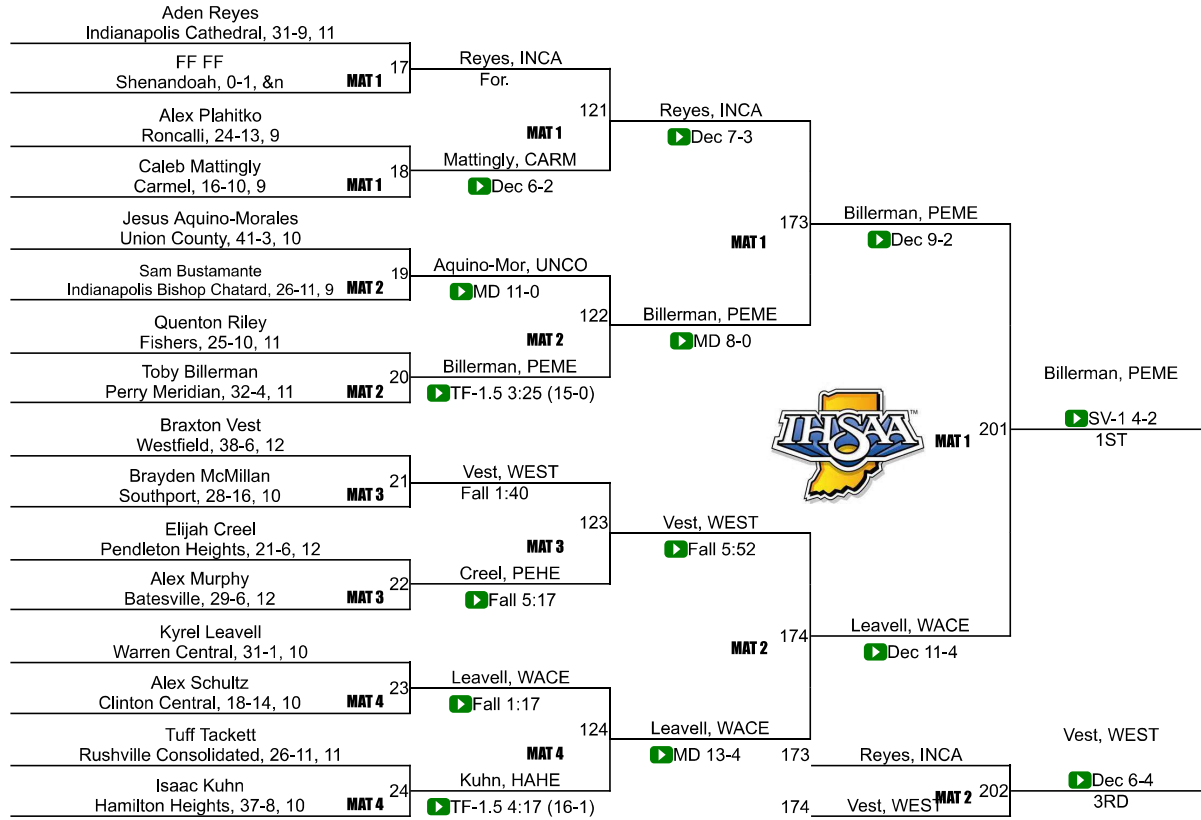

IHSAA Semi-State @ New Castle Semi-State

120