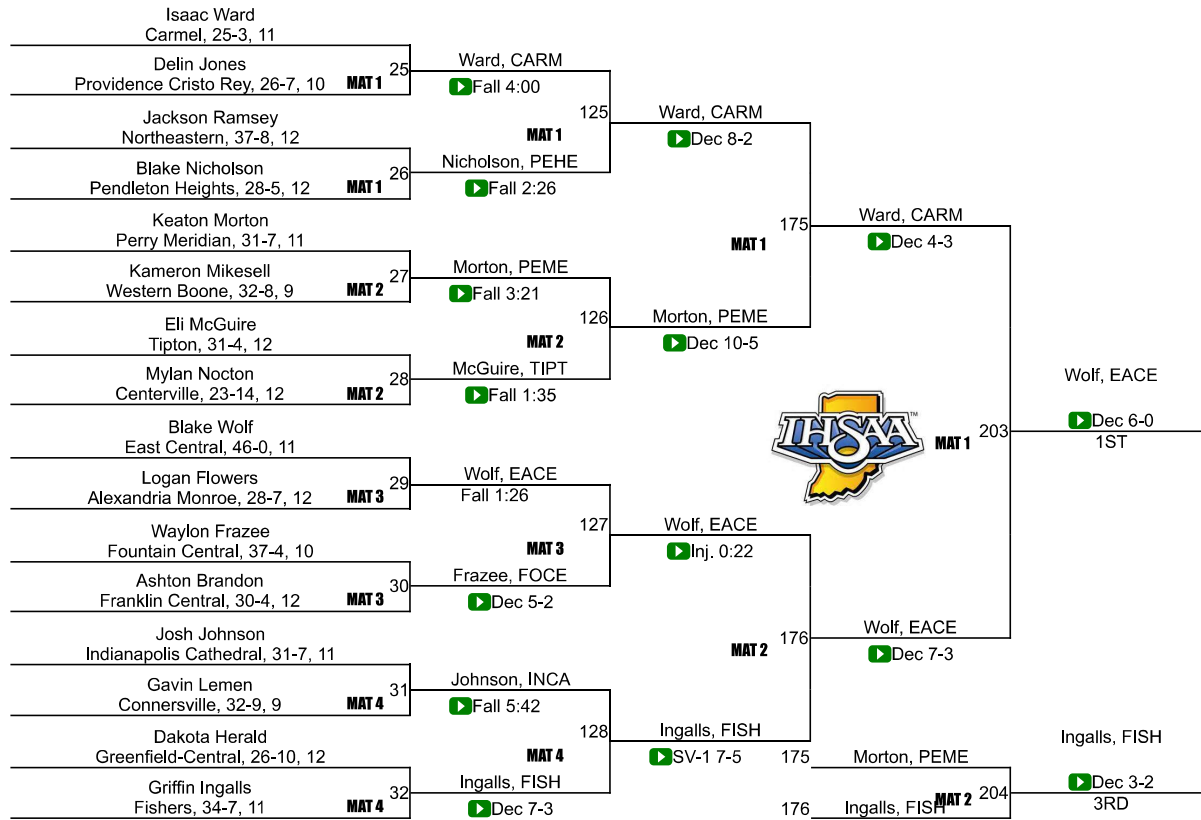

IHSAA Semi-State @ New Castle Semi-State

126