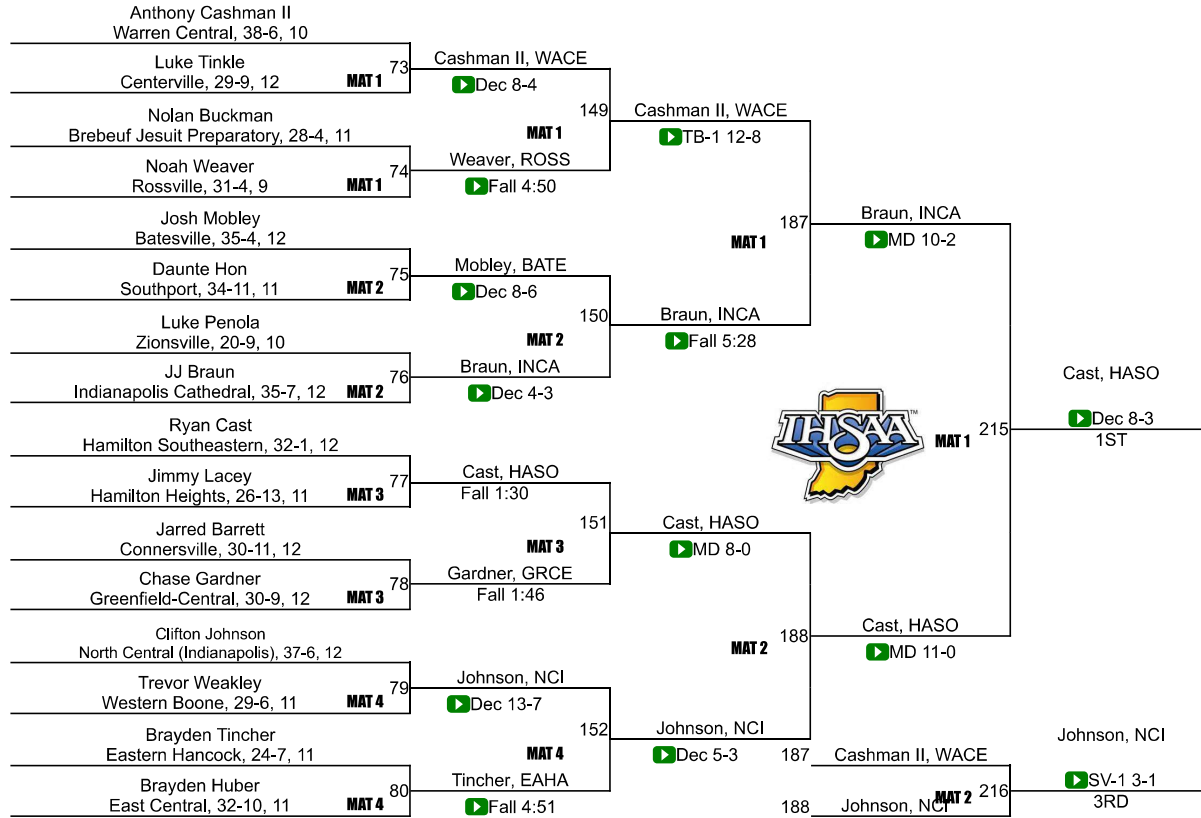

IHSAA Semi-State @ New Castle Semi-State

170