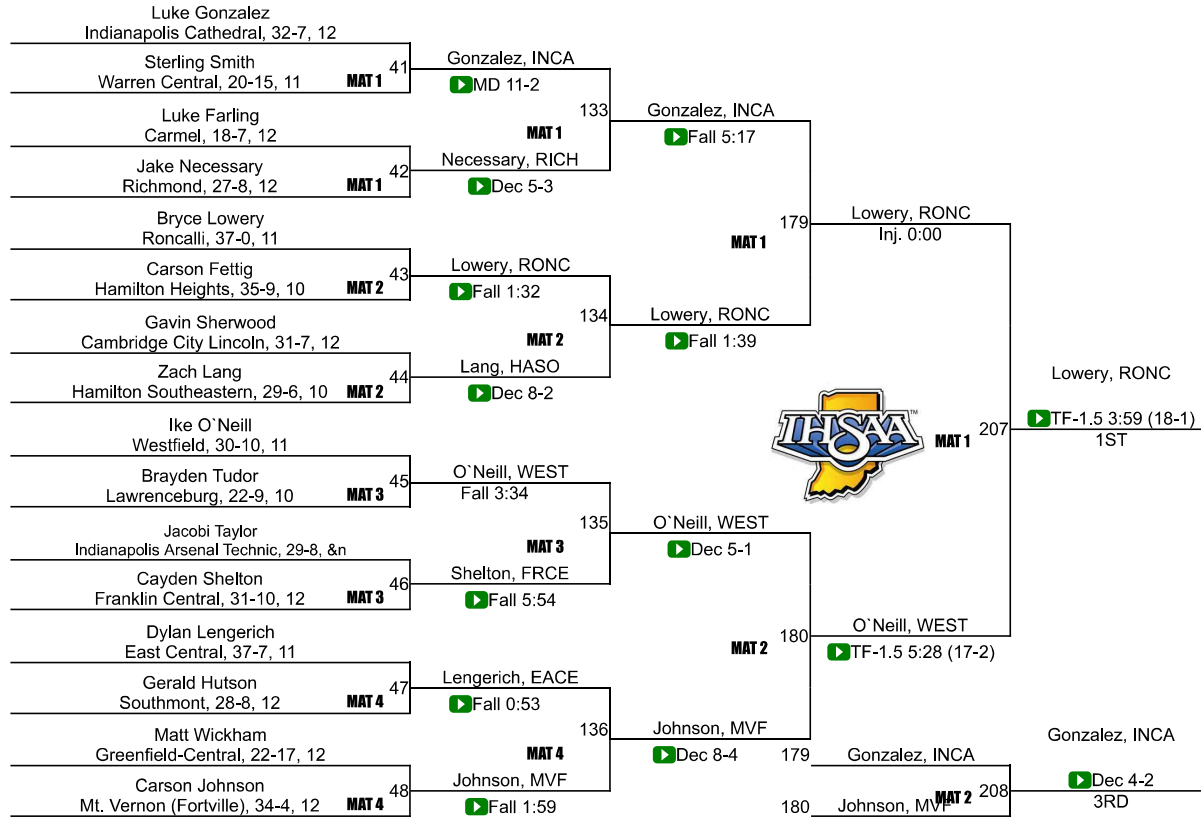

# IHSAA Semi-State @ New Castle Semi-State

120

# IHSAA Semi-State @ New Castle Semi-State

126

# IHSAA Semi-State @ New Castle Semi-State

138