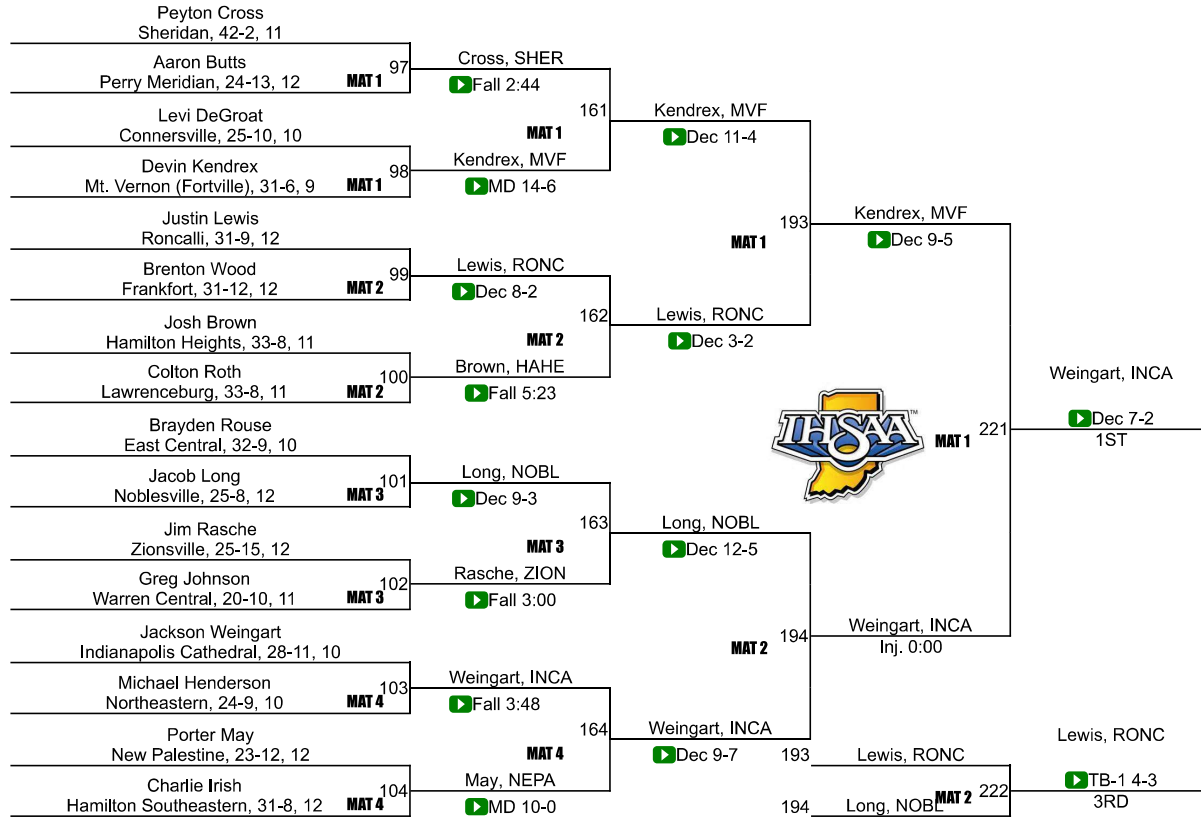

IHSAA Semi-State @ New Castle Semi-State

220