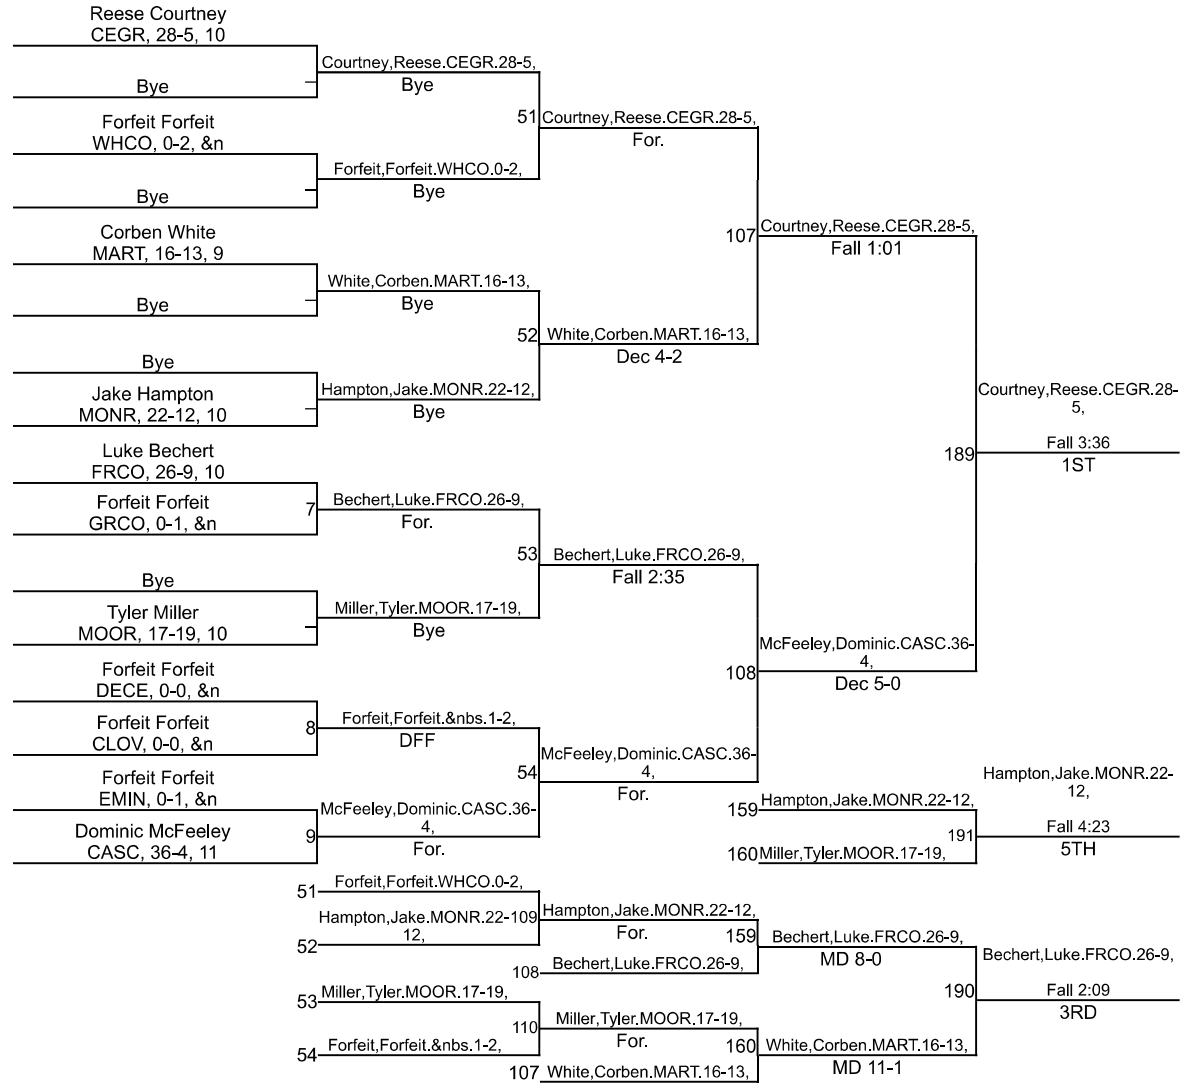

IHSAA Sectional @ Mooresville Sectional

120