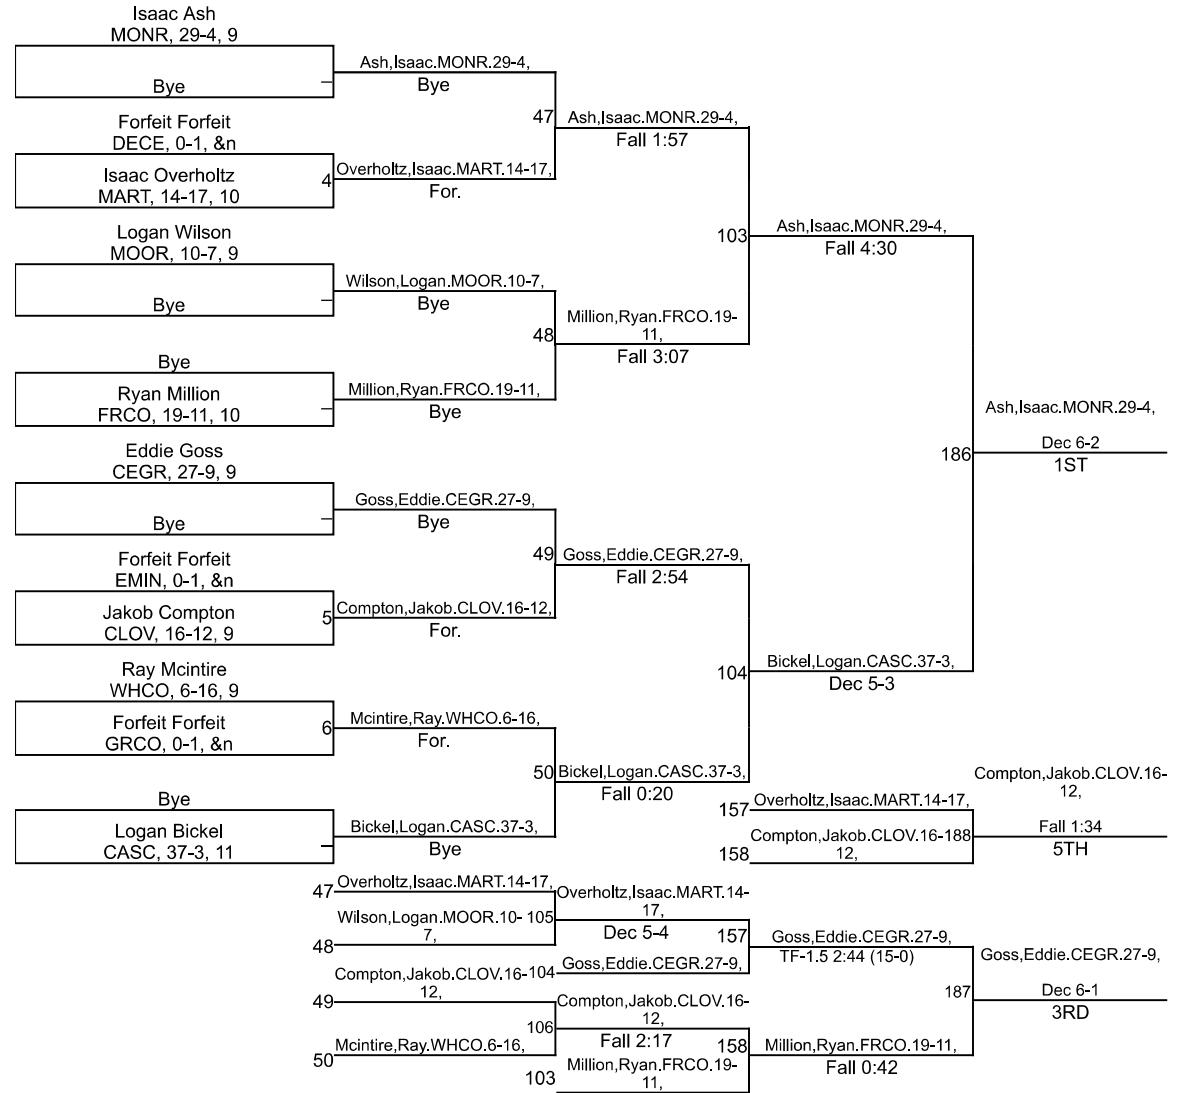

Team Scores

Printed on 02/01/2022 09:23 a.m.

Team Scores		
1	Center Grove	306.0
2	Franklin Community	214.0
3	Whiteland Community.	155.5
4	Monrovia	127.5
5	Cascade	111.5
6	Martinsville	101.0
7	Mooresville	71.5
8	Decatur Central	56.0
9	Greenwood Community	28.0
10	Cloverdale	22.0
11	Eminence	6.0

IHSAA Sectional @ Mooresville Sectional

113

IHSAA Sectional @ Mooresville Sectional

120

IHSAA Sectional @ Mooresville Sectional

126

IHSAA Sectional @ Mooresville Sectional

132