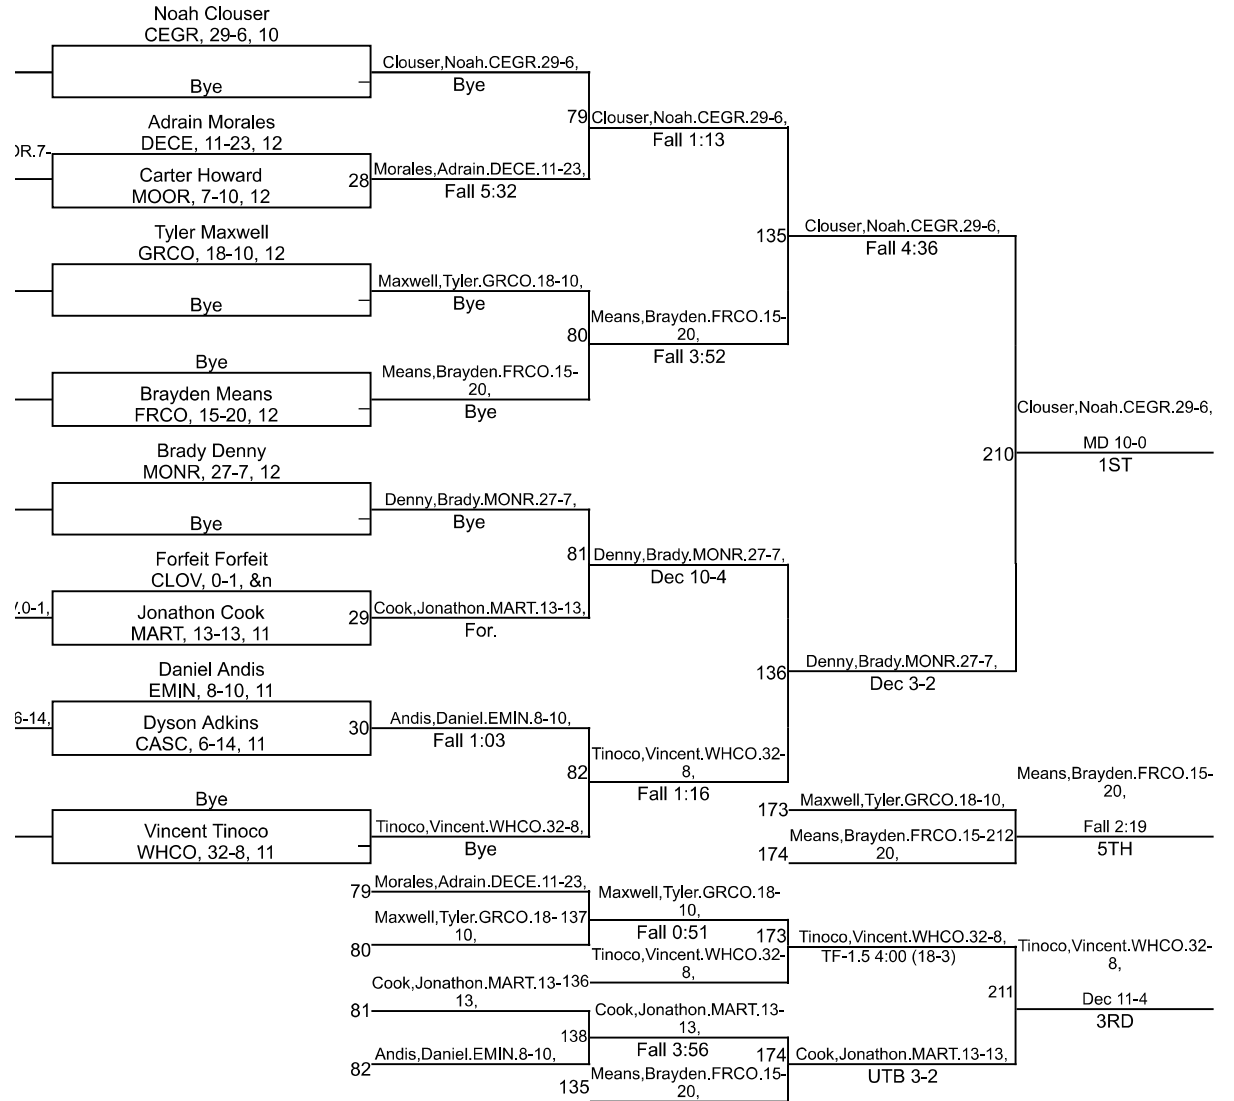

IHSAA Sectional @ Mooresville Sectional

170