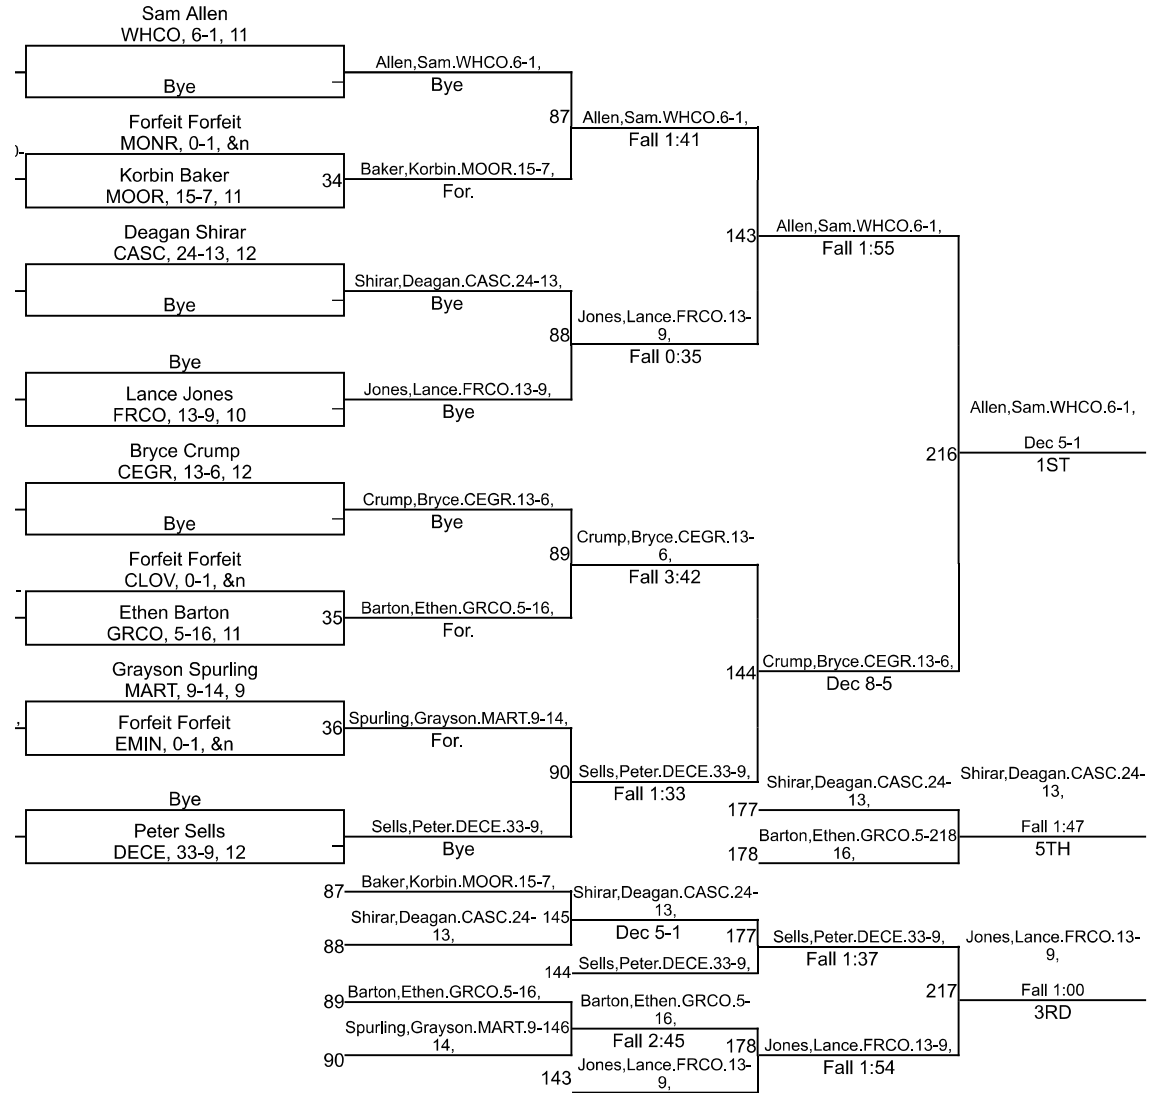

Team Scores

Printed on 02/01/2022 09:23 a.m.

Team Scores		
1	Center Grove	306.0
2	Franklin Community	214.0
3	Whiteland Community.	155.5
4	Monrovia	127.5
5	Cascade	111.5
6	Martinsville	101.0
7	Mooresville	71.5
8	Decatur Central	56.0
9	Greenwood Community	28.0
10	Cloverdale	22.0
11	Eminence	6.0

IHSAA Sectional @ Mooresville Sectional

113

IHSAA Sectional @ Mooresville Sectional

120

IHSAA Sectional @ Mooresville Sectional

126

IHSAA Sectional @ Mooresville Sectional

132

IHSAA Sectional @ Mooresville Sectional

138

IHSAA Sectional @ Mooresville Sectional

170

IHSAA Sectional @ Mooresville Sectional

195

IHSAA Sectional @ Mooresville Sectional

220