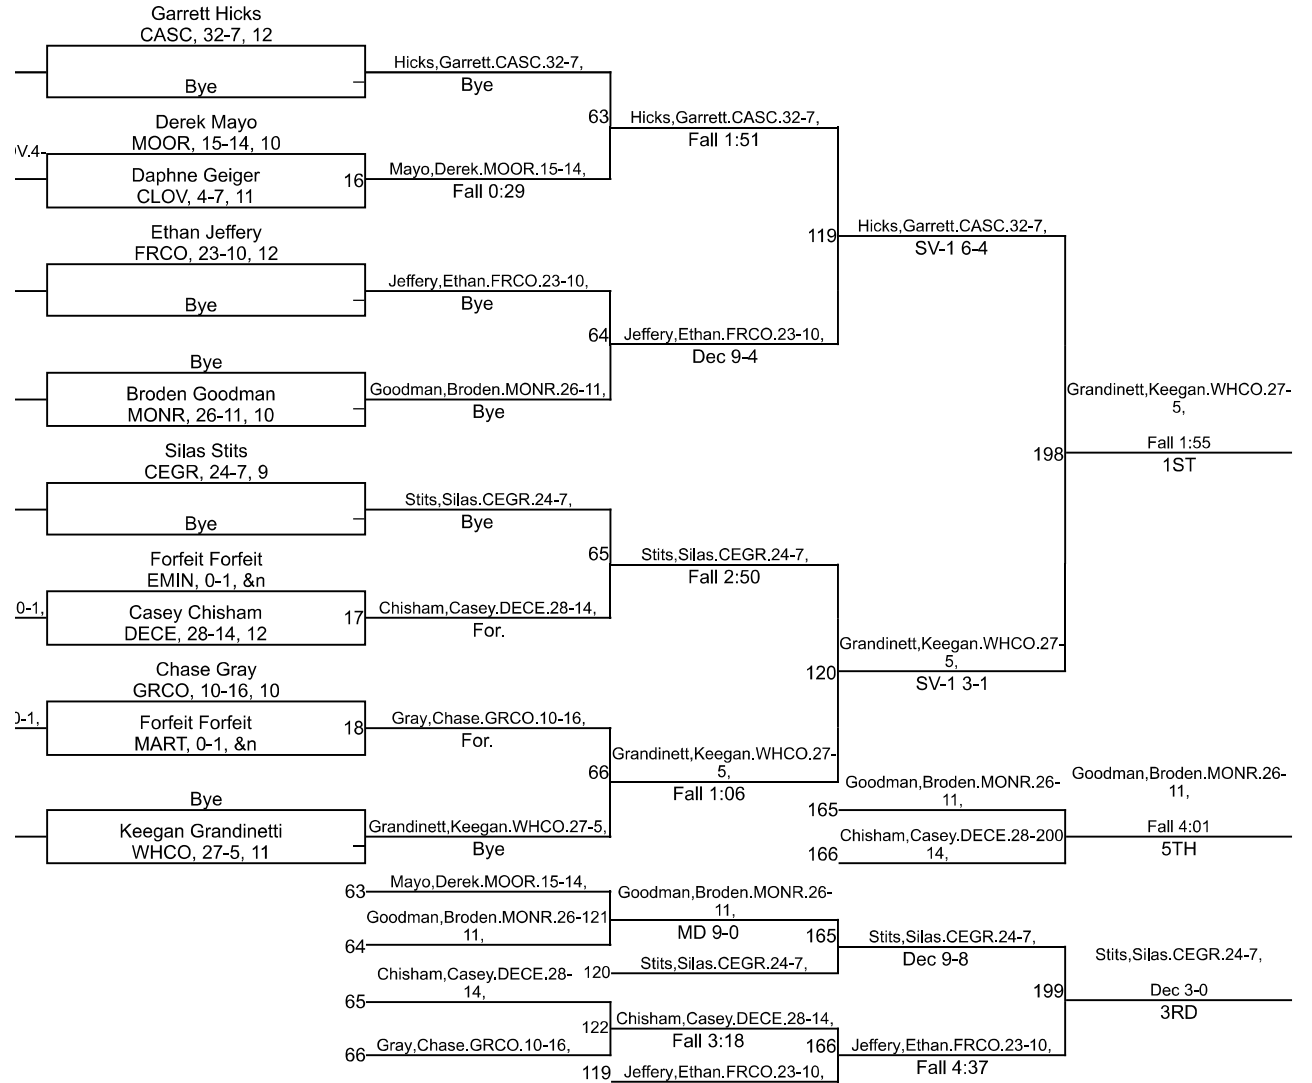

IHSAA Sectional @ Mooresville Sectional

138