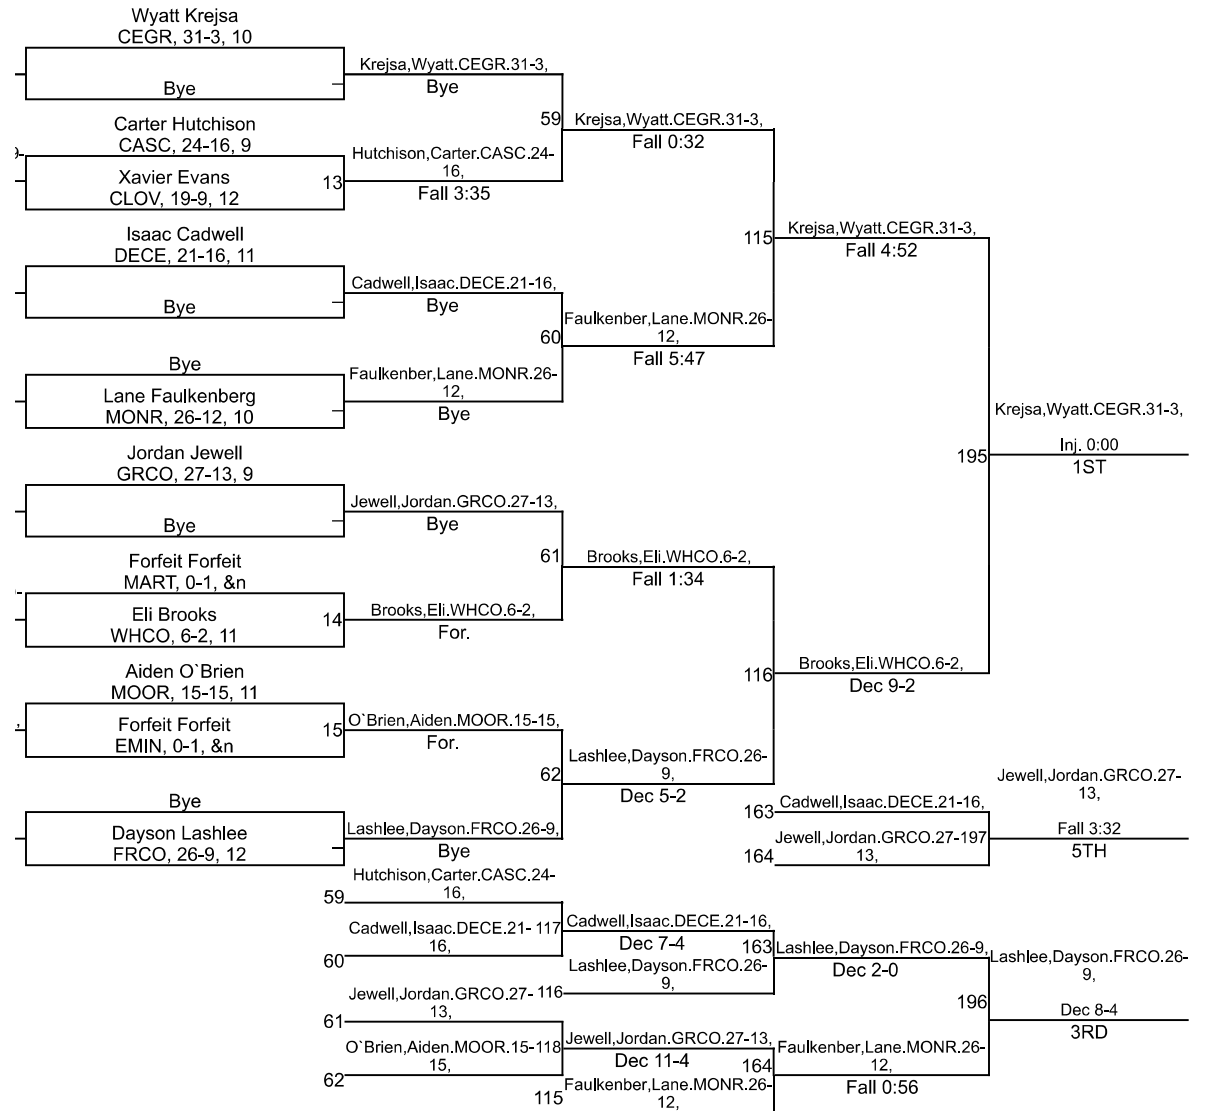

Team Scores

Printed on 02/01/2022 09:23 a.m.

Team Scores		
1	Center Grove	306.0
2	Franklin Community	214.0
3	Whiteland Community.	155.5
4	Monrovia	127.5
5	Cascade	111.5
6	Martinsville	101.0
7	Mooresville	71.5
8	Decatur Central	56.0
9	Greenwood Community	28.0
10	Cloverdale	22.0
11	Eminence	6.0

IHSAA Sectional @ Mooresville Sectional

113

IHSAA Sectional @ Mooresville Sectional

120

IHSAA Sectional @ Mooresville Sectional

126

IHSAA Sectional @ Mooresville Sectional

132