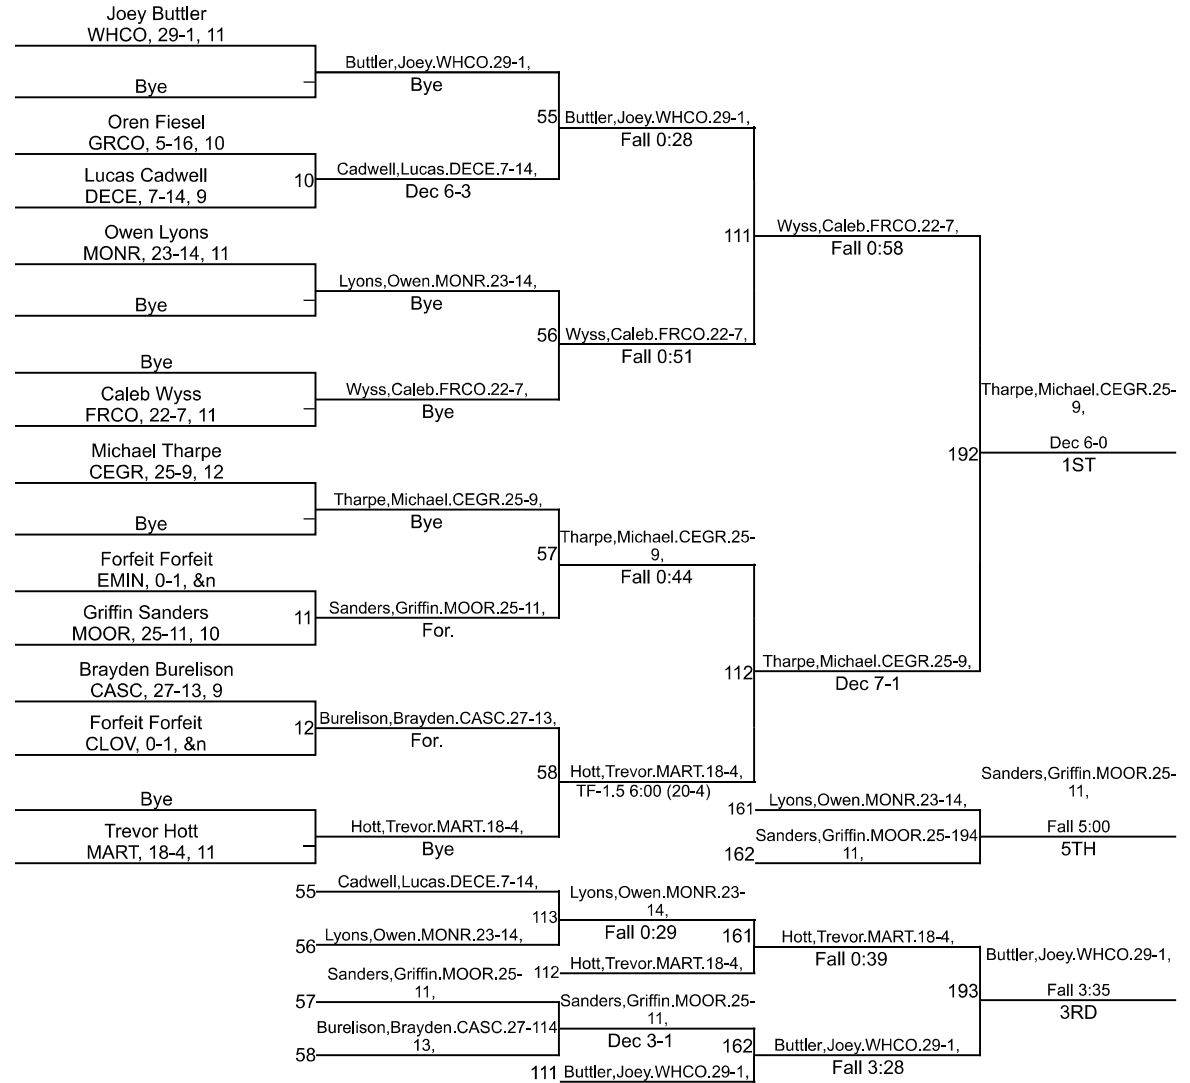

Team Scores

Printed on 02/01/2022 09:23 a.m.

Team Scores		
1	Center Grove	306.0
2	Franklin Community	214.0
3	Whiteland Community.	155.5
4	Monrovia	127.5
5	Cascade	111.5
6	Martinsville	101.0
7	Mooresville	71.5
8	Decatur Central	56.0
9	Greenwood Community	28.0
10	Cloverdale	22.0
11	Eminence	6.0

IHSAA Sectional @ Mooresville Sectional

113

IHSAA Sectional @ Mooresville Sectional

120

IHSAA Sectional @ Mooresville Sectional

126

IHSAA Sectional @ Mooresville Sectional

132