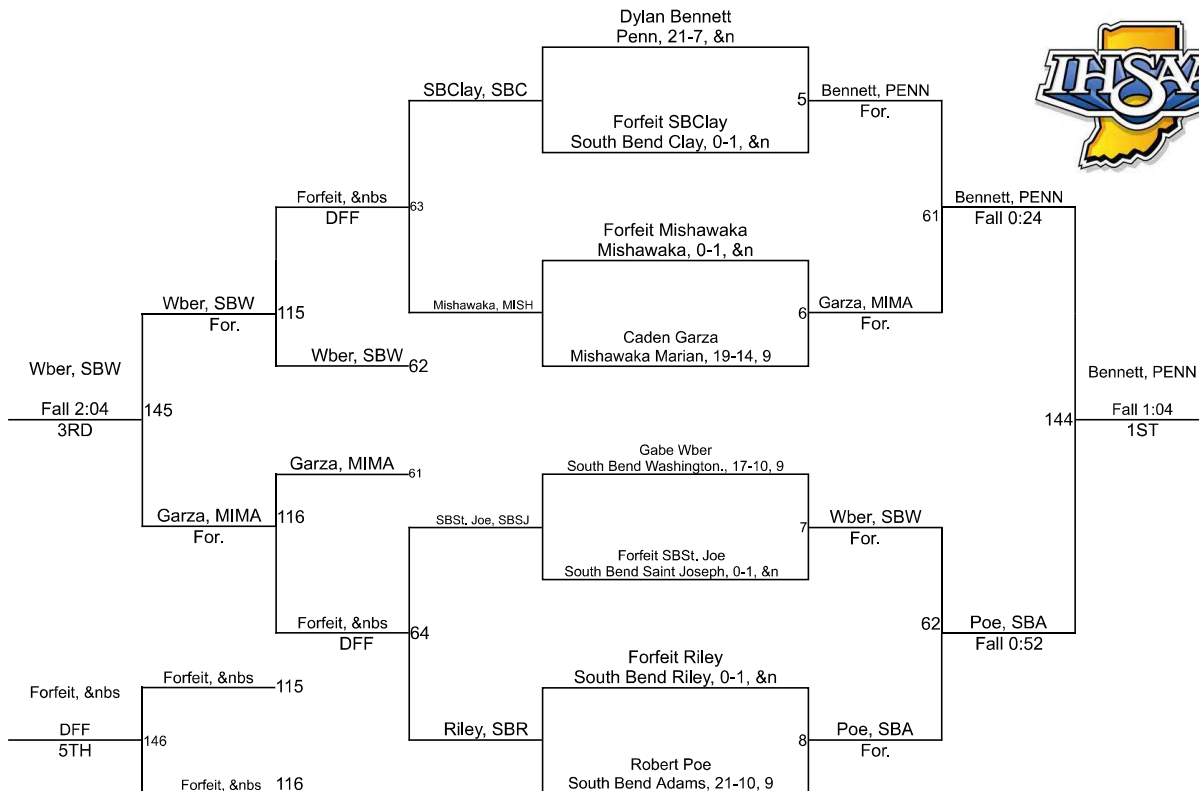

Team Scores

Printed on 02/01/2022 09:16 a.m.

Team Scores		
1	Penn	307.0
2	Mishawaka	278.0
3	South Bend Riley	174.0
4	Mishawaka Marian	120.0
5	South Bend Saint Joseph	98.0
6	South Bend Adams	71.0
7	South Bend Clay	47.0
8	South Bend Washington.	42.0

IHSAA Sectional @ Mishawaka Sectional

106

IHSAA Sectional @ Mishawaka Sectional

113

IHSAA Sectional @ Mishawaka Sectional

120

IHSAA Sectional @ Mishawaka Sectional

126