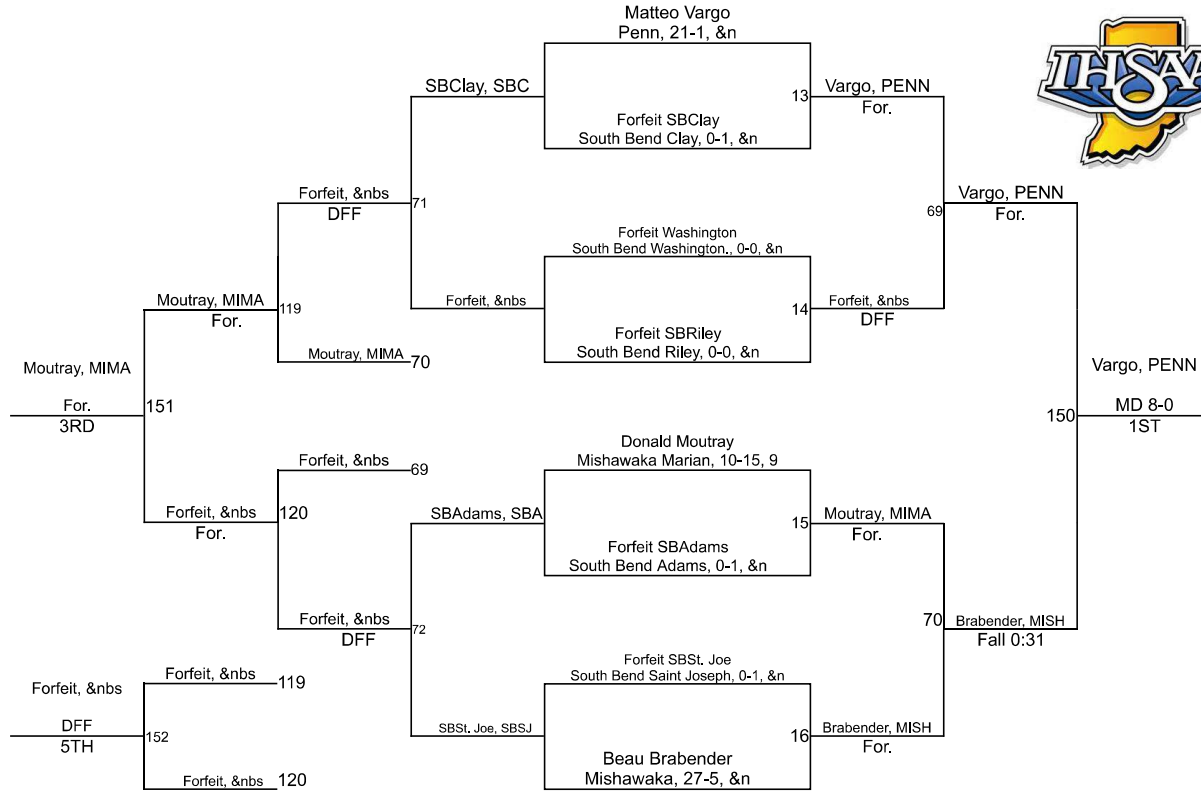

Team Scores

Printed on 02/01/2022 09:16 a.m.

Team Scores		
1	Penn	307.0
2	Mishawaka	278.0
3	South Bend Riley	174.0
4	Mishawaka Marian	120.0
5	South Bend Saint Joseph	98.0
6	South Bend Adams	71.0
7	South Bend Clay	47.0
8	South Bend Washington.	42.0

IHSAA Sectional @ Mishawaka Sectional

106

IHSAA Sectional @ Mishawaka Sectional

113

IHSAA Sectional @ Mishawaka Sectional

120

IHSAA Sectional @ Mishawaka Sectional

126

IHSAA Sectional @ Mishawaka Sectional

132

IHSAA Sectional @ Mishawaka Sectional

138

IHSAA Sectional @ Mishawaka Sectional

145

IHSAA Sectional @ Mishawaka Sectional

152