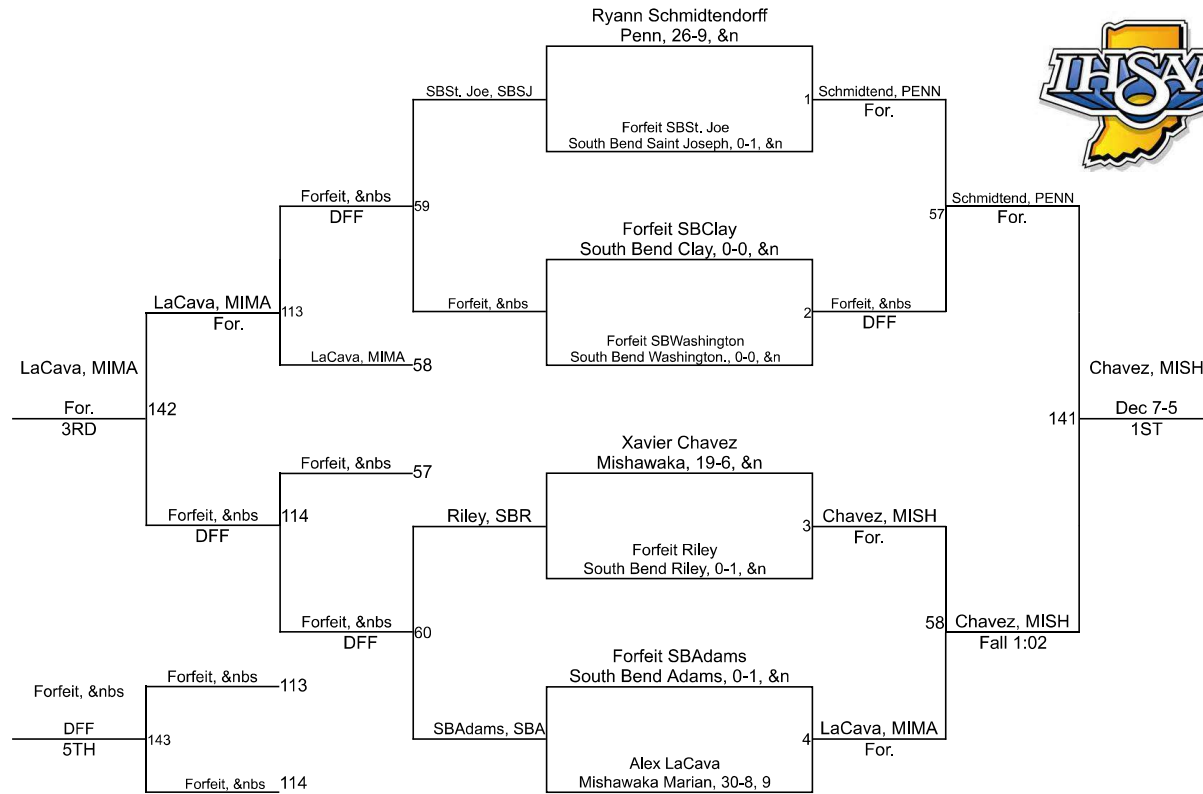

Team Scores

Printed on 02/01/2022 09:16 a.m.

Team Scores		
1	Penn	307.0
2	Mishawaka	278.0
3	South Bend Riley	174.0
4	Mishawaka Marian	120.0
5	South Bend Saint Joseph	98.0
6	South Bend Adams	71.0
7	South Bend Clay	47.0
8	South Bend Washington.	42.0

IHSAA Sectional @ Mishawaka Sectional

106

IHSAA Sectional @ Mishawaka Sectional

113

IHSAA Sectional @ Mishawaka Sectional

120

IHSAA Sectional @ Mishawaka Sectional

126