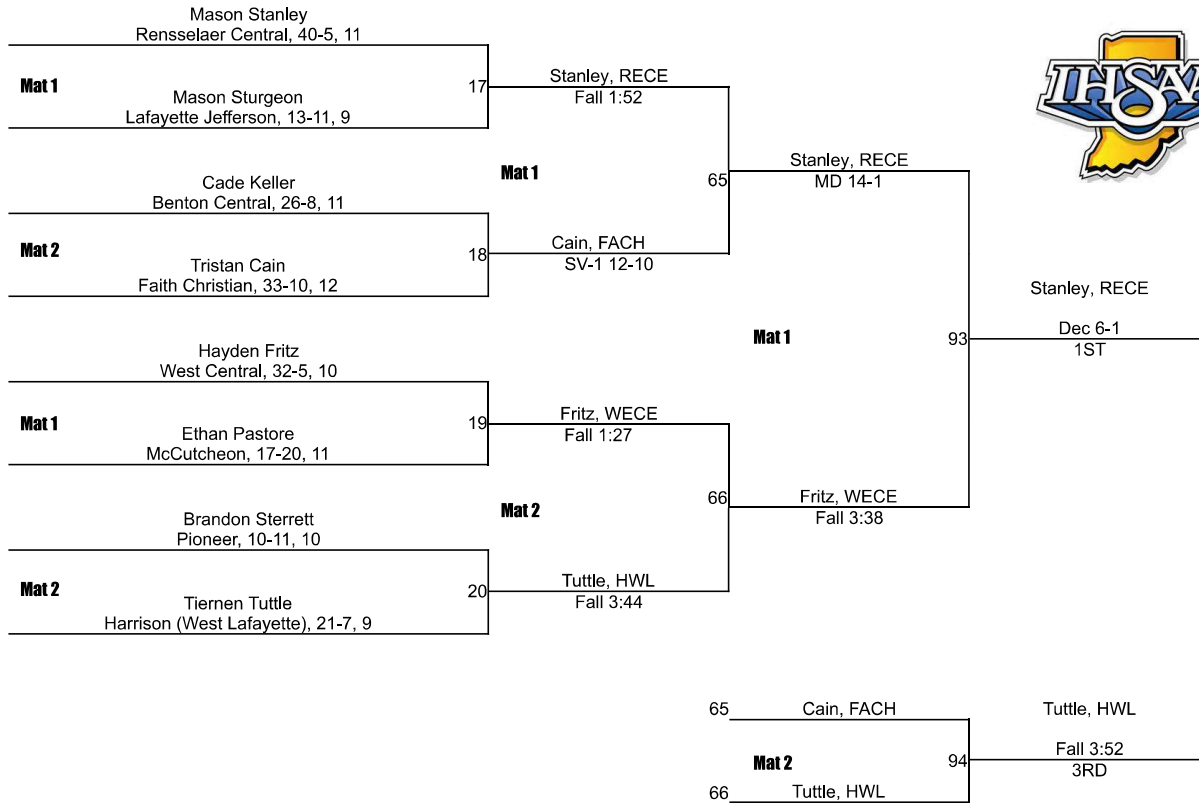

IHSAA Regional @ Logansport Regional

132