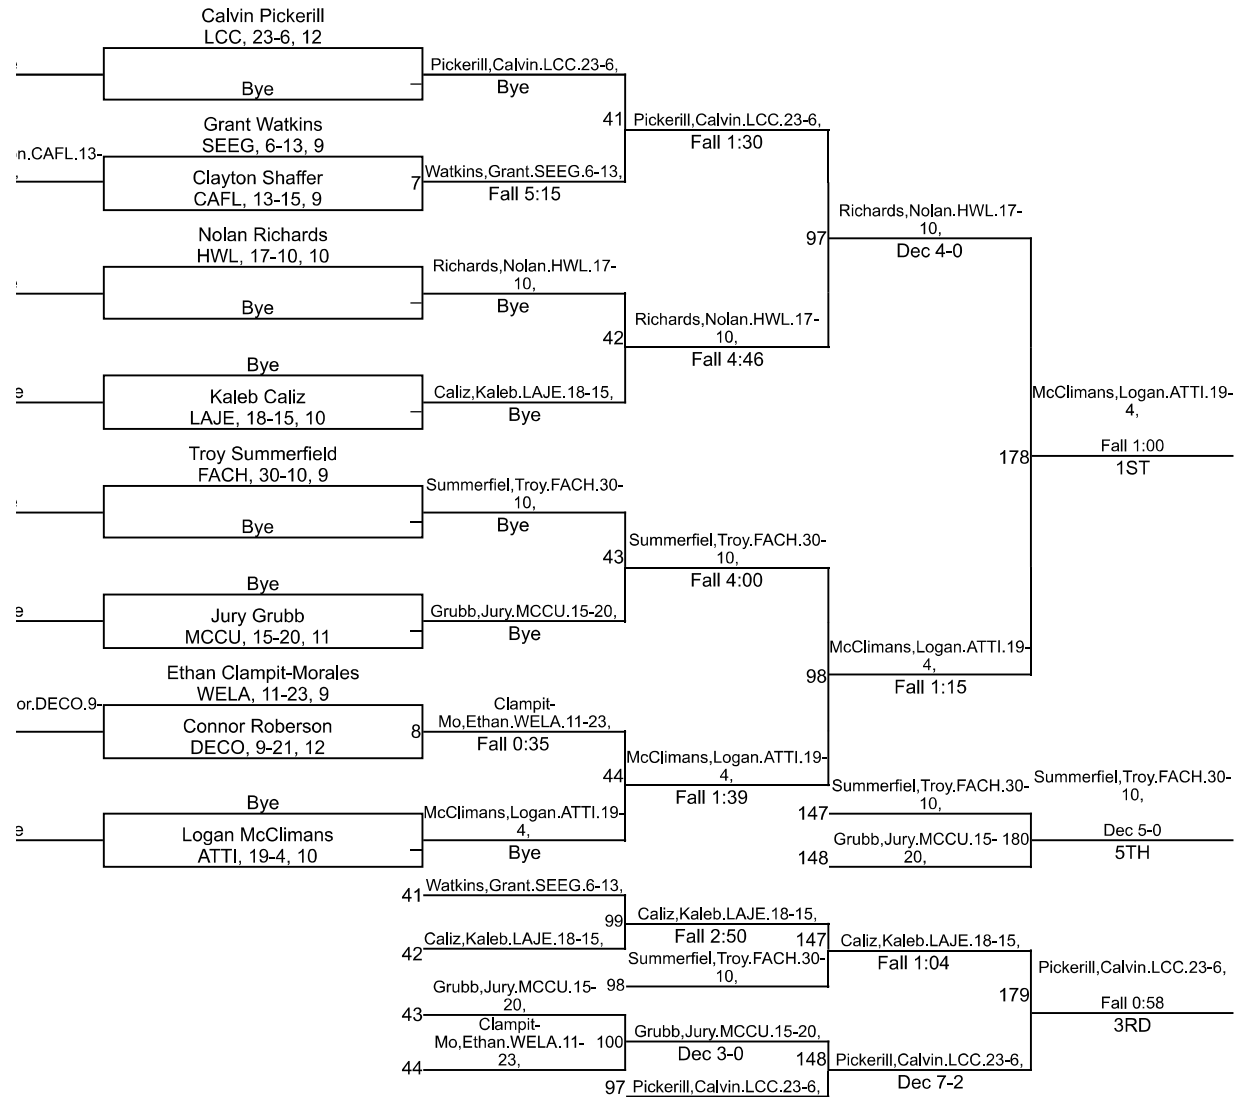

# IHSAA Sectional @ Lafayette Jefferson Sectional

126

# IHSAA Sectional @ Lafayette Jefferson Sectional

138