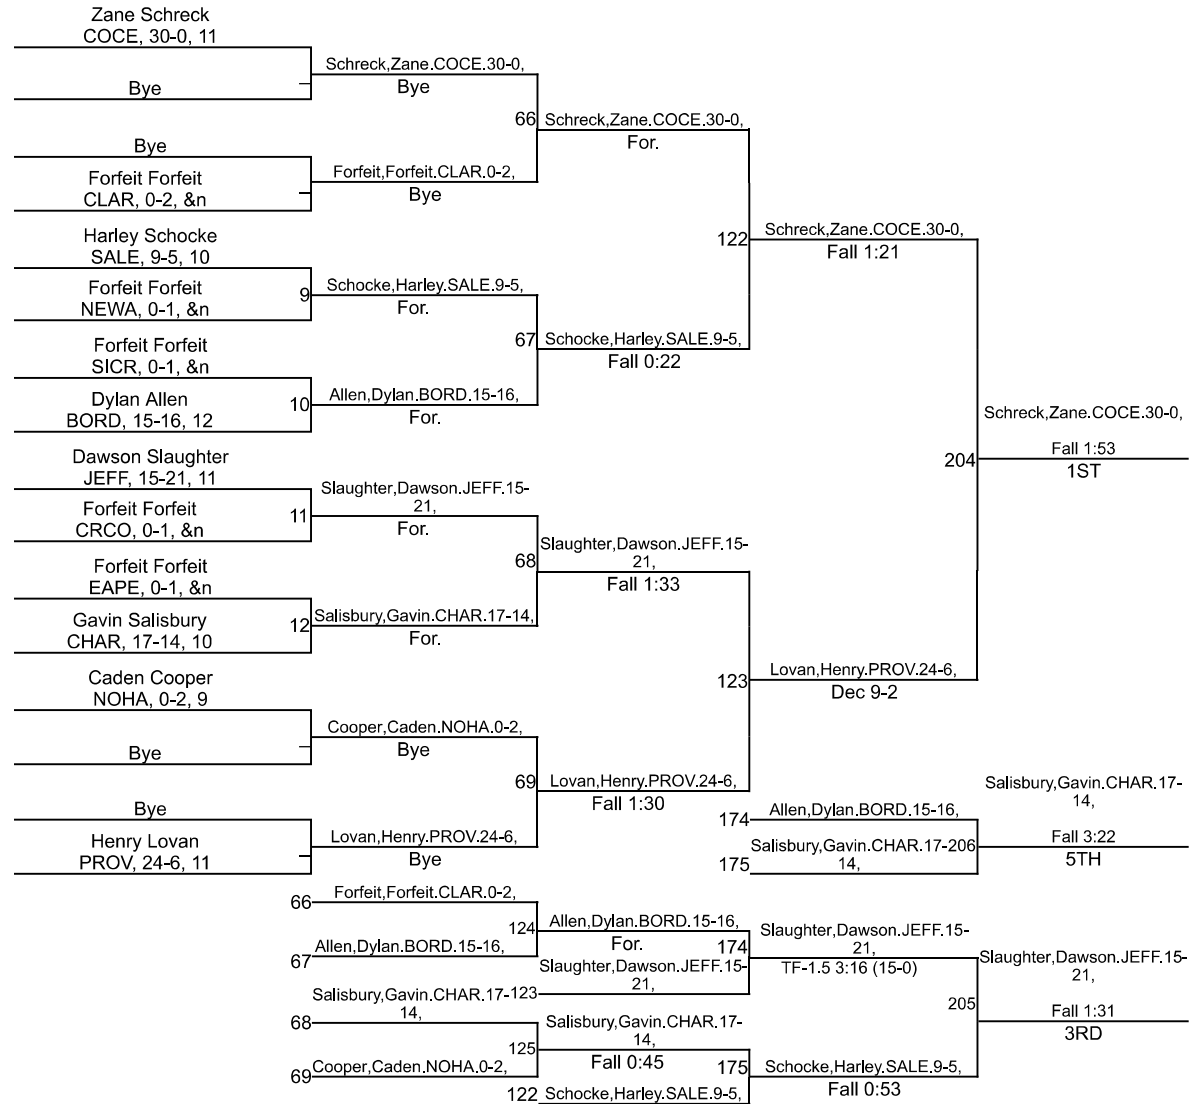

Team Scores

Printed on 02/01/2022 09:06 a.m.

Team Scores		
1	Jeffersonville	275.0
2	Charlestown	177.5
3	Corydon Central	166.5
4	North Harrison	137.0
5	Providence	110.0
6	Salem	97.0
7	Borden	95.5
8	Silver Creek	61.0
9	New Washington	41.0
10	Eastern (Pekin)	34.0
11	Crawford County	32.0
12	Clarksville	29.0
13	Rock Creek Academy	0.0

IHSAA Sectional @ Jeffersonville Sectional

120

IHSAA Sectional @ Jeffersonville Sectional

126

IHSAA Sectional @ Jeffersonville Sectional

132

IHSAA Sectional @ Jeffersonville Sectional

138