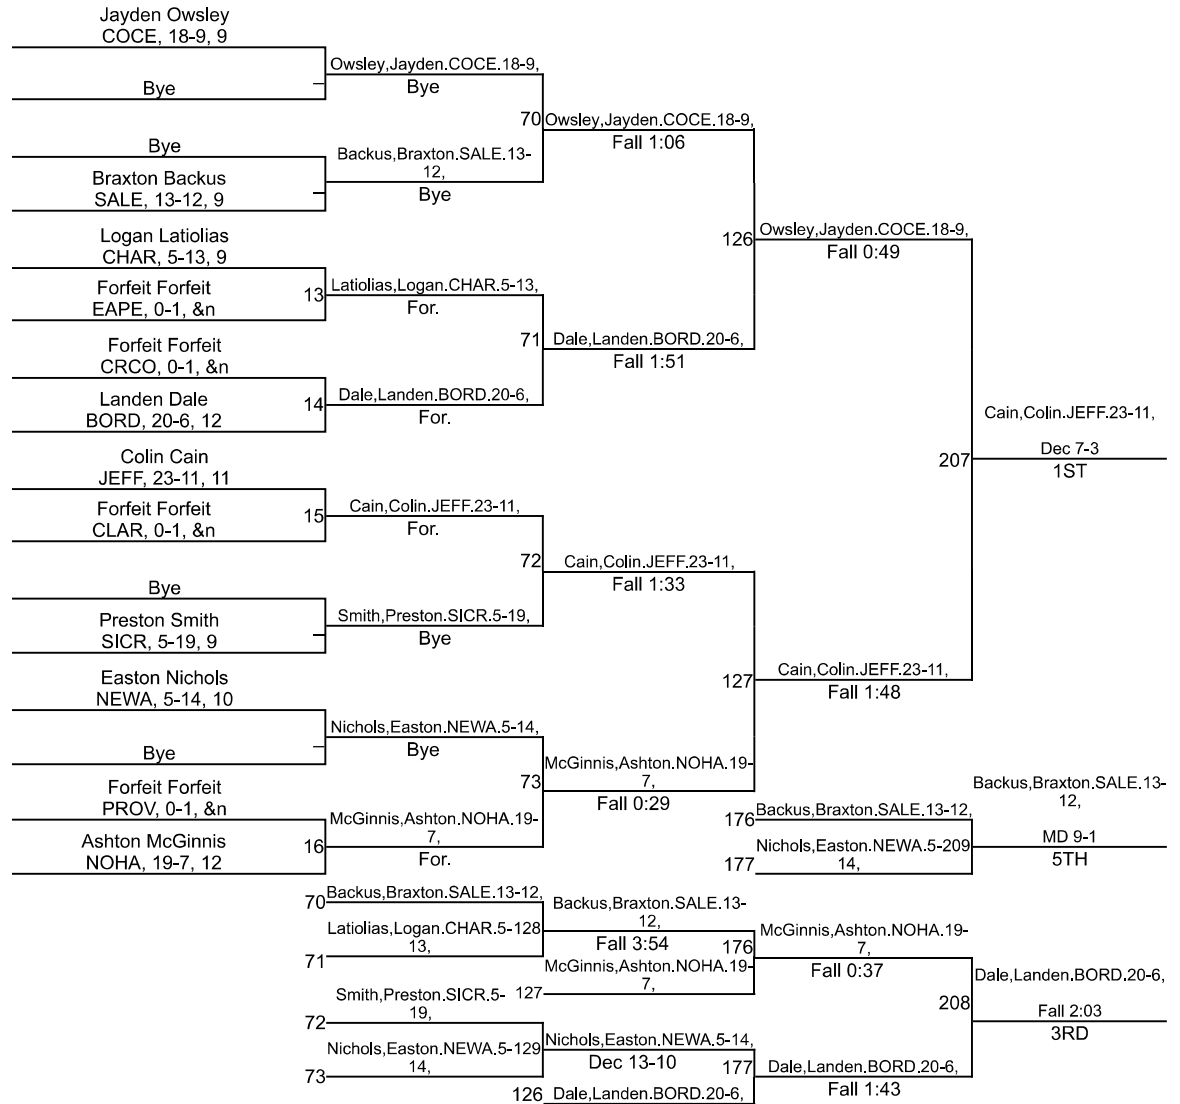

Team Scores

Printed on 02/01/2022 09:06 a.m.

Team Scores		
1	Jeffersonville	275.0
2	Charlestown	177.5
3	Corydon Central	166.5
4	North Harrison	137.0
5	Providence	110.0
6	Salem	97.0
7	Borden	95.5
8	Silver Creek	61.0
9	New Washington	41.0
10	Eastern (Pekin)	34.0
11	Crawford County	32.0
12	Clarksville	29.0
13	Rock Creek Academy	0.0

IHSAA Sectional @ Jeffersonville Sectional

120

IHSAA Sectional @ Jeffersonville Sectional

126

IHSAA Sectional @ Jeffersonville Sectional

132

IHSAA Sectional @ Jeffersonville Sectional

138