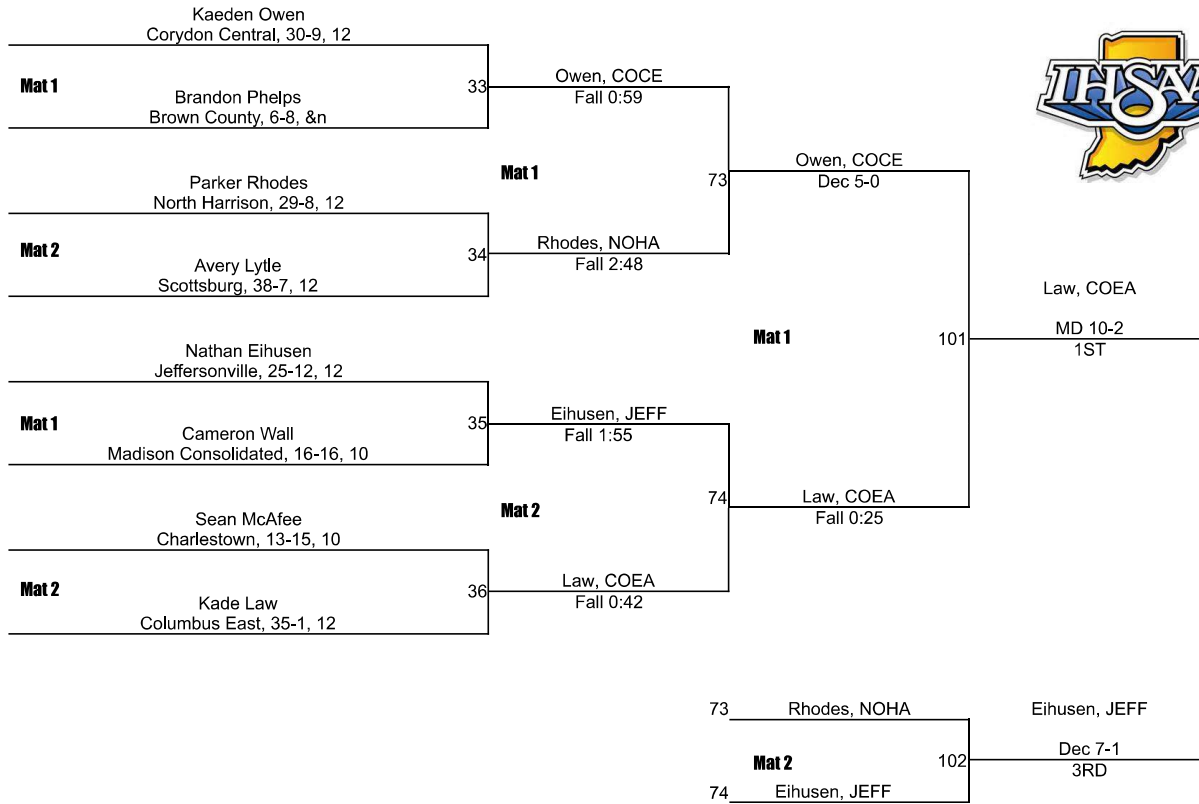

IHSAA Regional @ Jeffersonville Regional

160