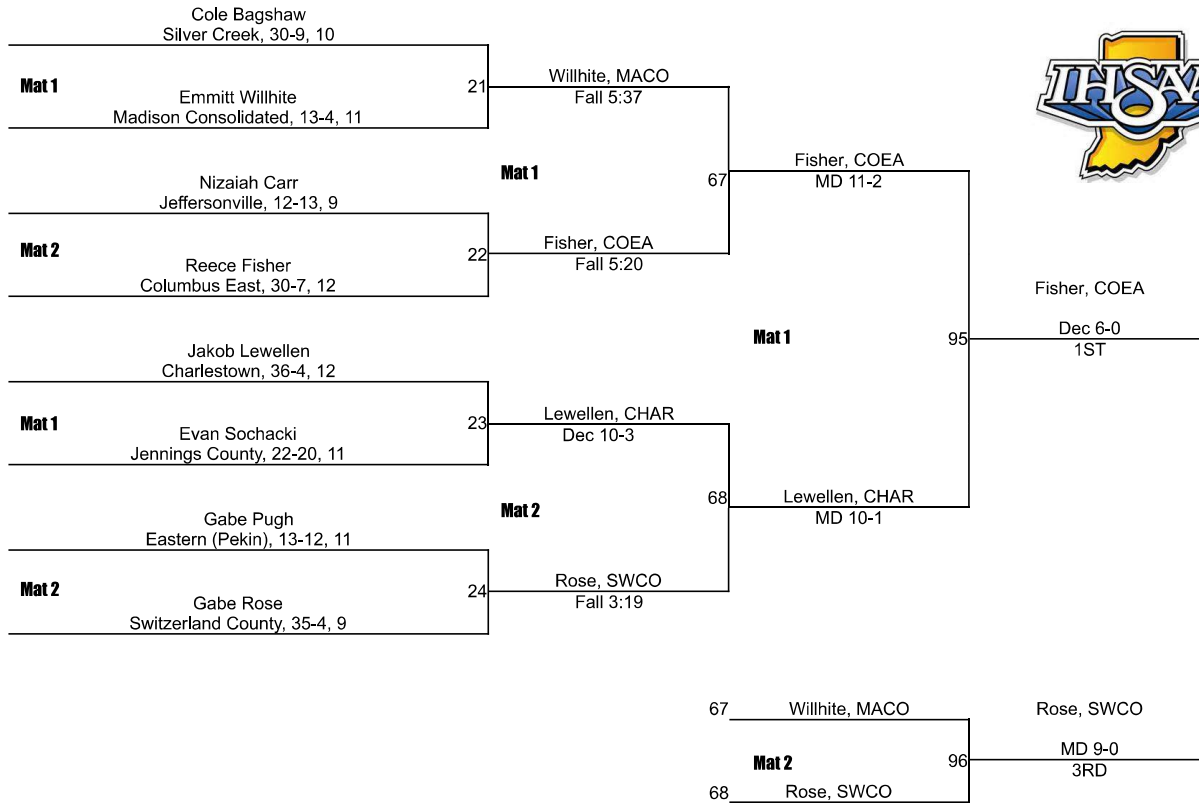

IHSAA Regional @ Jeffersonville Regional

138