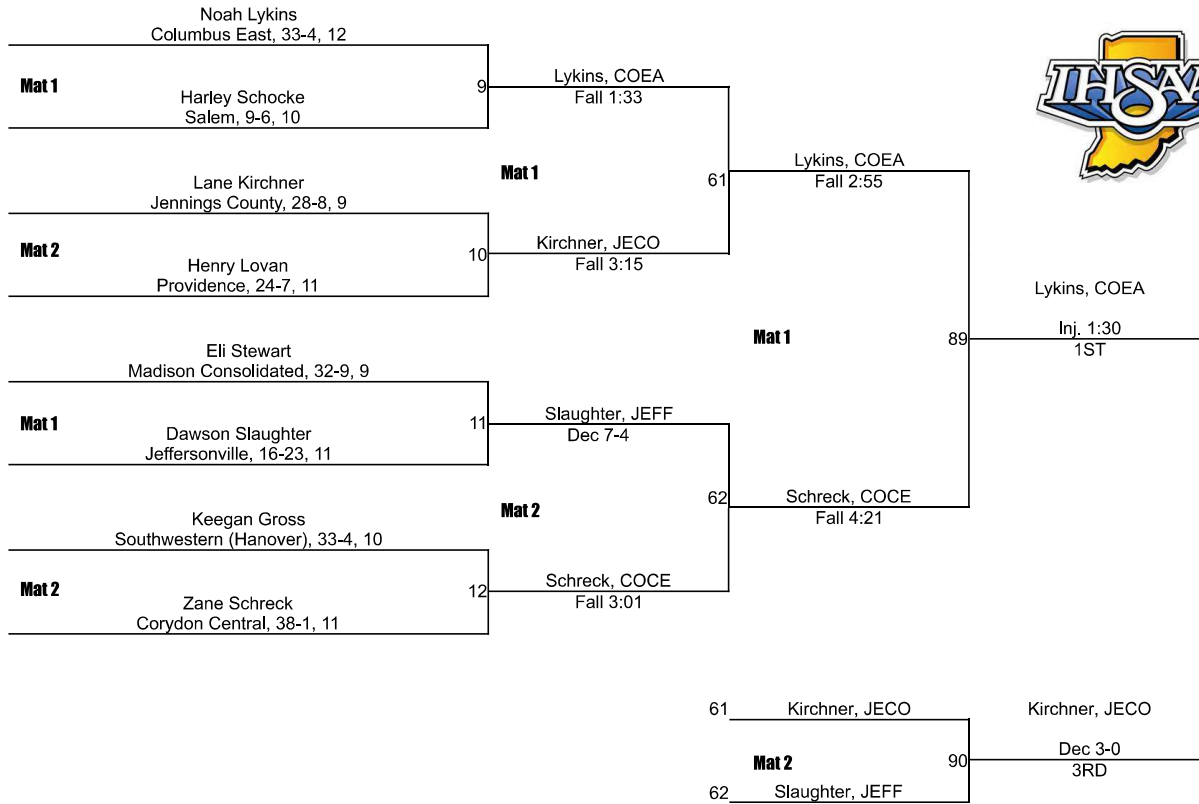

17	Silver Creek	0.0
17	Southwestern (Hanover)	0.0

IHSAA Regional @ Jeffersonville Regional

106

IHSAA Regional @ Jeffersonville Regional

113

IHSAA Regional @ Jeffersonville Regional

120

IHSAA Regional @ Jeffersonville Regional