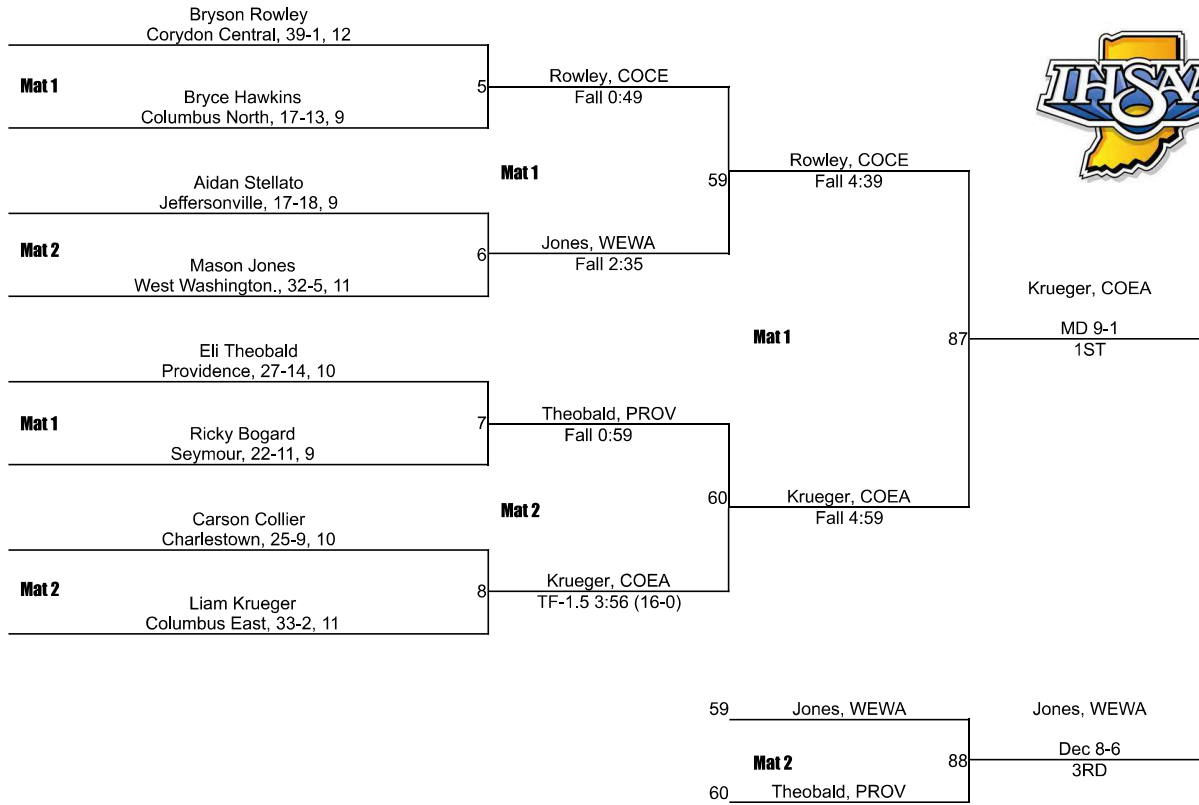

17	Silver Creek	0.0
17	Southwestern (Hanover)	0.0

IHSAA Regional @ Jeffersonville Regional

106

IHSAA Regional @ Jeffersonville Regional

113

IHSAA Regional @ Jeffersonville Regional

120

IHSAA Regional @ Jeffersonville Regional