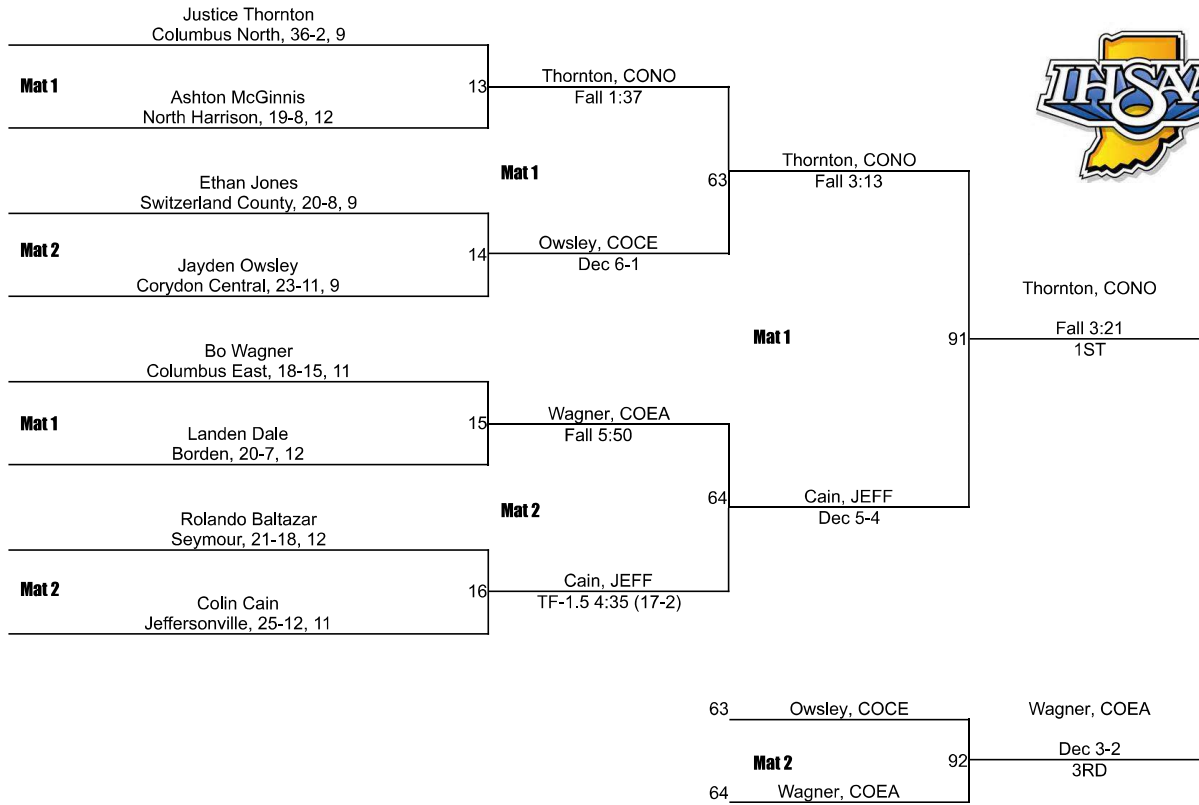

IHSAA Regional @ Jeffersonville Regional

126