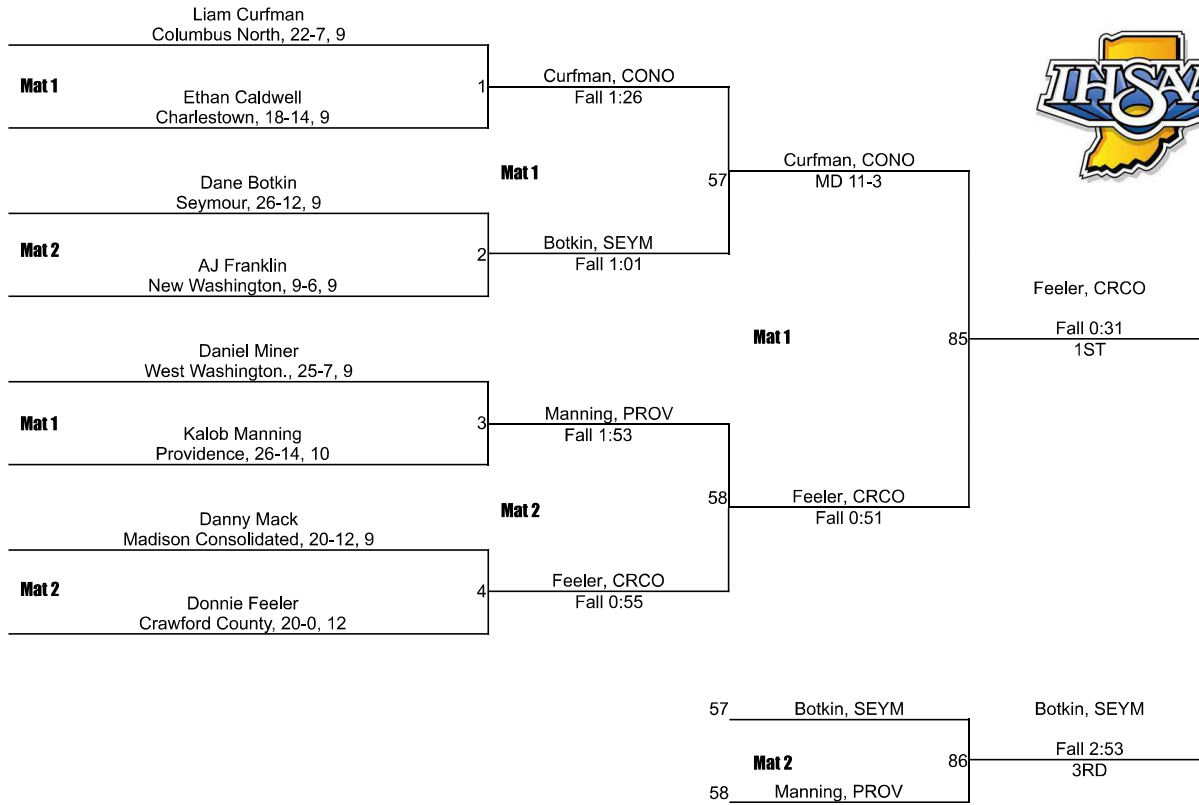

Team Scores

Printed on 02/05/2022 10:11 p.m.

Team Scores		
1	Columbus East	255.5
2	Jeffersonville	124.5
3	Corydon Central	77.0
4	Columbus North	71.0
5	Charlestown	45.0
6	Jennings County	41.0
7	North Harrison	25.0
8	Crawford County	24.0
8	Scottsburg	24.0
10	Borden	22.0
11	Madison Consolidated	21.0
12	West Washington.	19.0
13	Providence	16.0
14	Salem	15.0
15	Seymour	13.0
16	Switzerland County	12.0
17	Brown County	0.0
17	Eastern (Pekin)	0.0
17	New Washington	0.0

17	Silver Creek	0.0
17	Southwestern (Hanover)	0.0

IHSAA Regional @ Jeffersonville Regional

106

IHSAA Regional @ Jeffersonville Regional

113

IHSAA Regional @ Jeffersonville Regional

120

IHSAA Regional @ Jeffersonville Regional