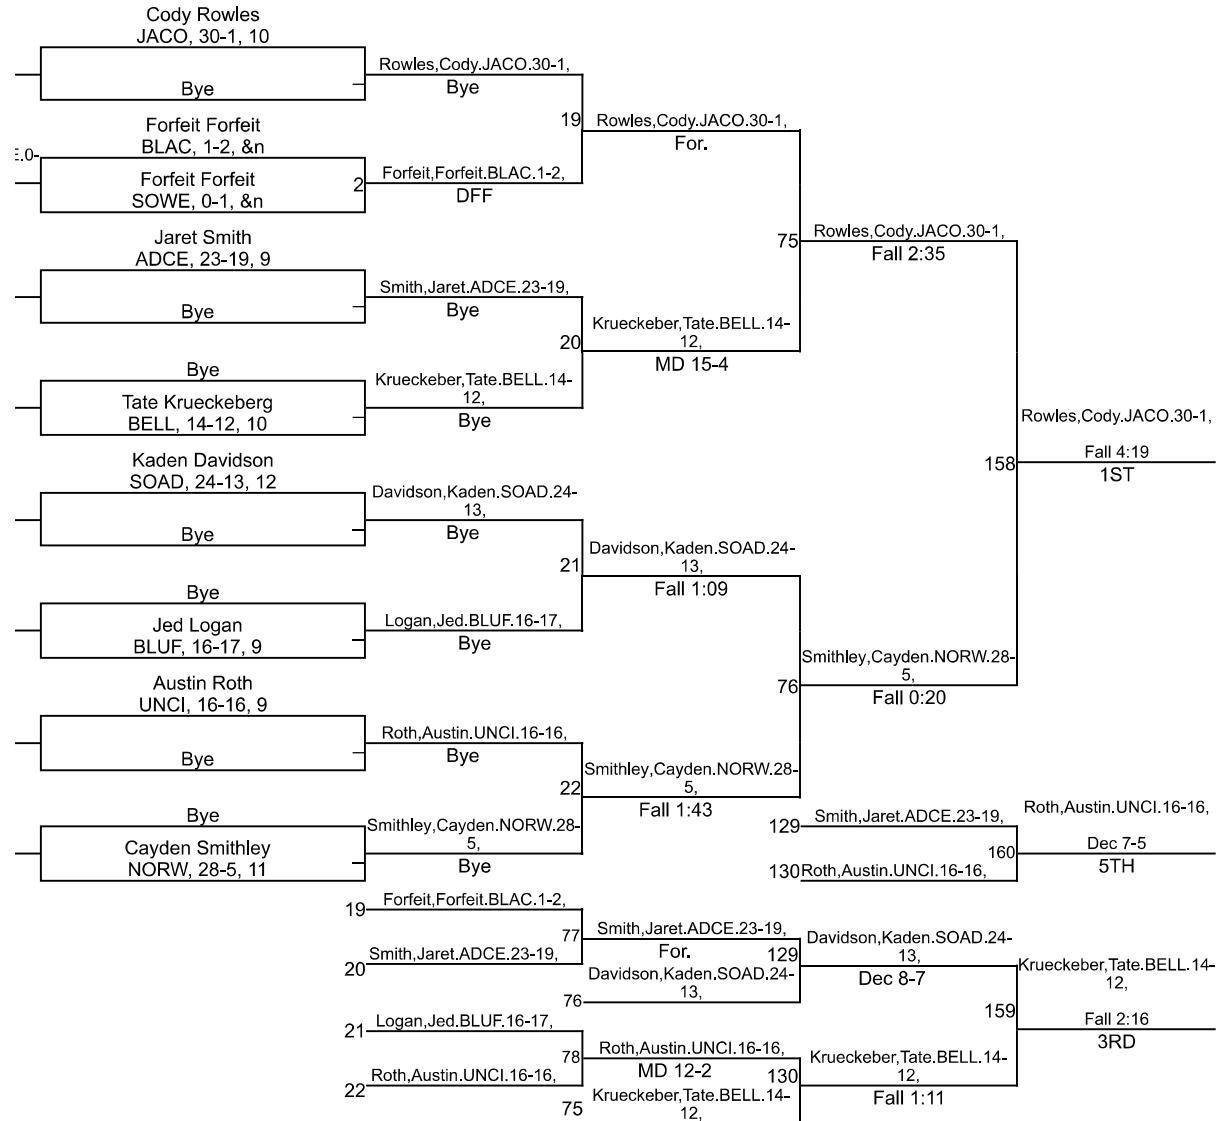

Team Scores

Printed on 02/01/2022 08:59 a.m.

Team Scores		
1	Bellmont	240.0
2	Adams Central	234.0
3	Jay County	205.0
4	Norwell	190.5
5	Bluffton	148.5
6	South Adams	98.0
7	Union City.	45.0
8	Blackford	25.0
9	Southern Wells	19.0

IHSAA Sectional @ Jay County Sectional

106

IHSAA Sectional @ Jay County Sectional

113

IHSAA Sectional @ Jay County Sectional

120

IHSAA Sectional @ Jay County Sectional

126