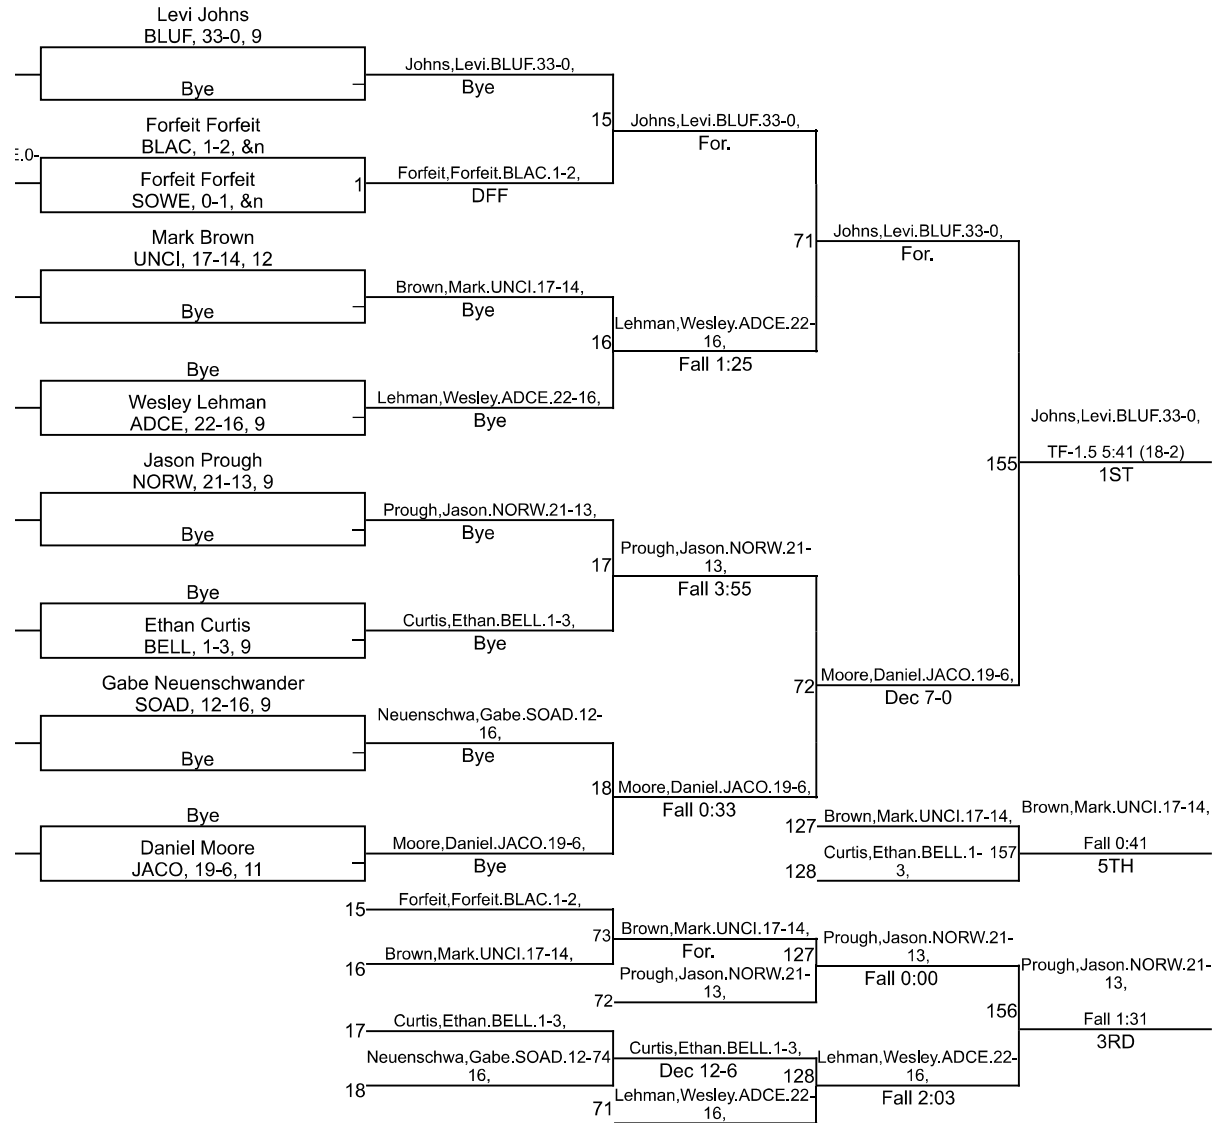

Team Scores

Printed on 02/01/2022 08:59 a.m.

Team Scores		
1	Bellmont	240.0
2	Adams Central	234.0
3	Jay County	205.0
4	Norwell	190.5
5	Bluffton	148.5
6	South Adams	98.0
7	Union City.	45.0
8	Blackford	25.0
9	Southern Wells	19.0

IHSAA Sectional @ Jay County Sectional

106

IHSAA Sectional @ Jay County Sectional

113

IHSAA Sectional @ Jay County Sectional

120

IHSAA Sectional @ Jay County Sectional

126