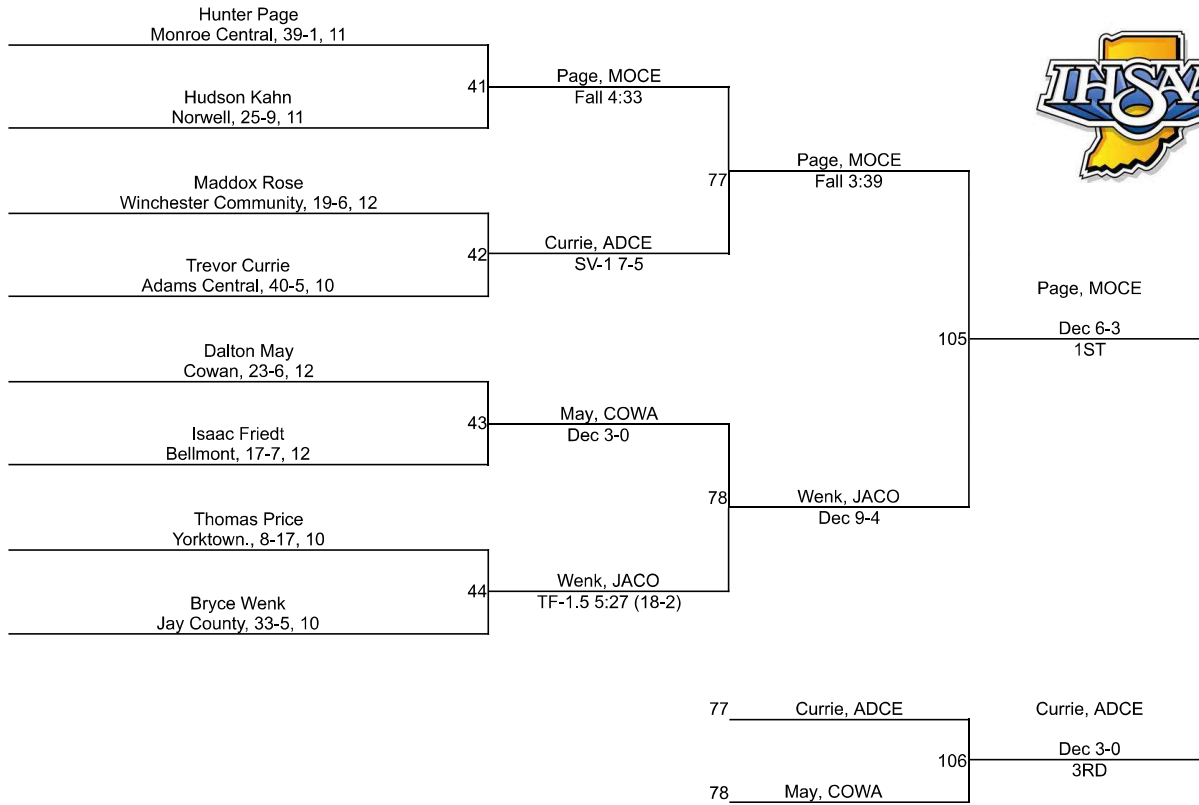

IHSAA Regional @ Jay County Regional

182