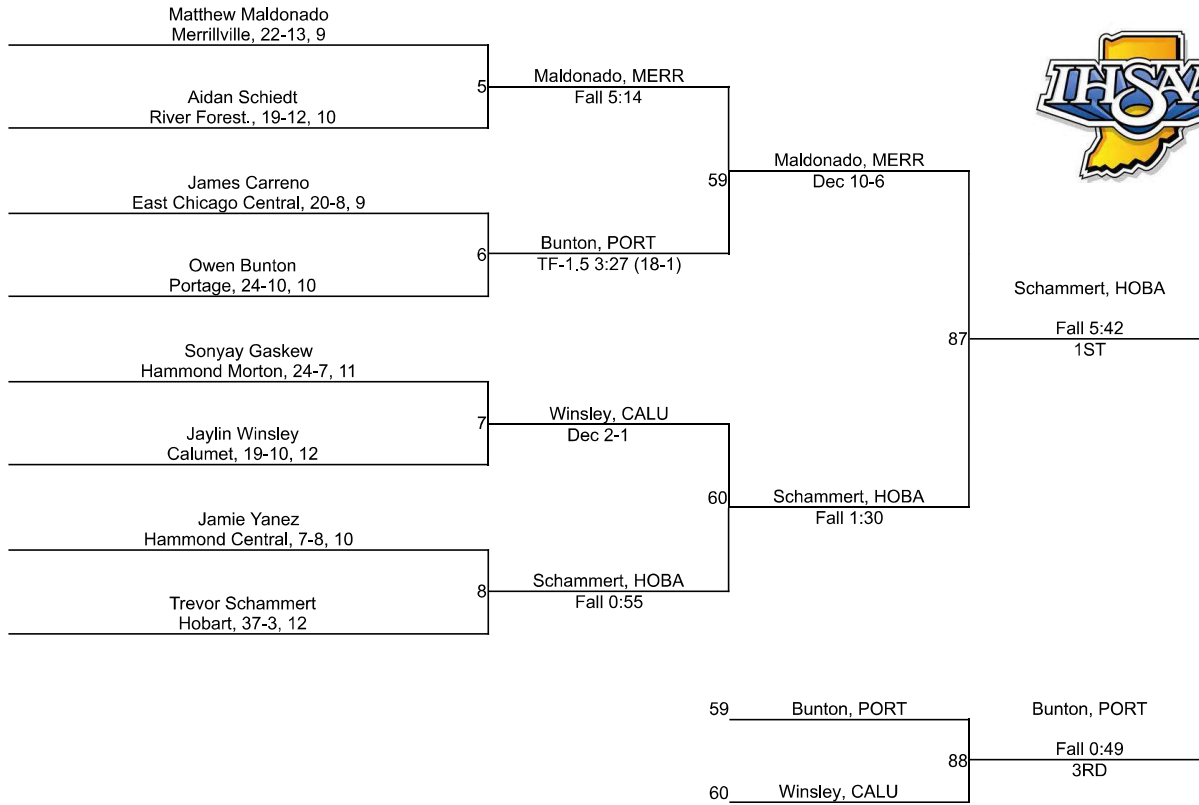

Team Scores

Printed on 02/05/2022 10:37 p.m.

Team Scores		
1	Merrillville	198.5
2	Hobart	171.0
3	Portage	147.0
4	River Forest.	66.0
5	Highland	56.0
6	Munster	49.0
7	Calumet	46.0
8	Hammond Central	32.0
9	Griffith	13.0
10	East Chicago Central	8.0
10	Hammond Morton	8.0
10	Lake Station Edison	8.0
13	Andrean	7.0
14	Whiting.	-1.0

IHSAA Regional @ Hobart Regional

106

IHSAA Regional @ Hobart Regional

113

IHSAA Regional @ Hobart Regional

120

IHSAA Regional @ Hobart Regional

126