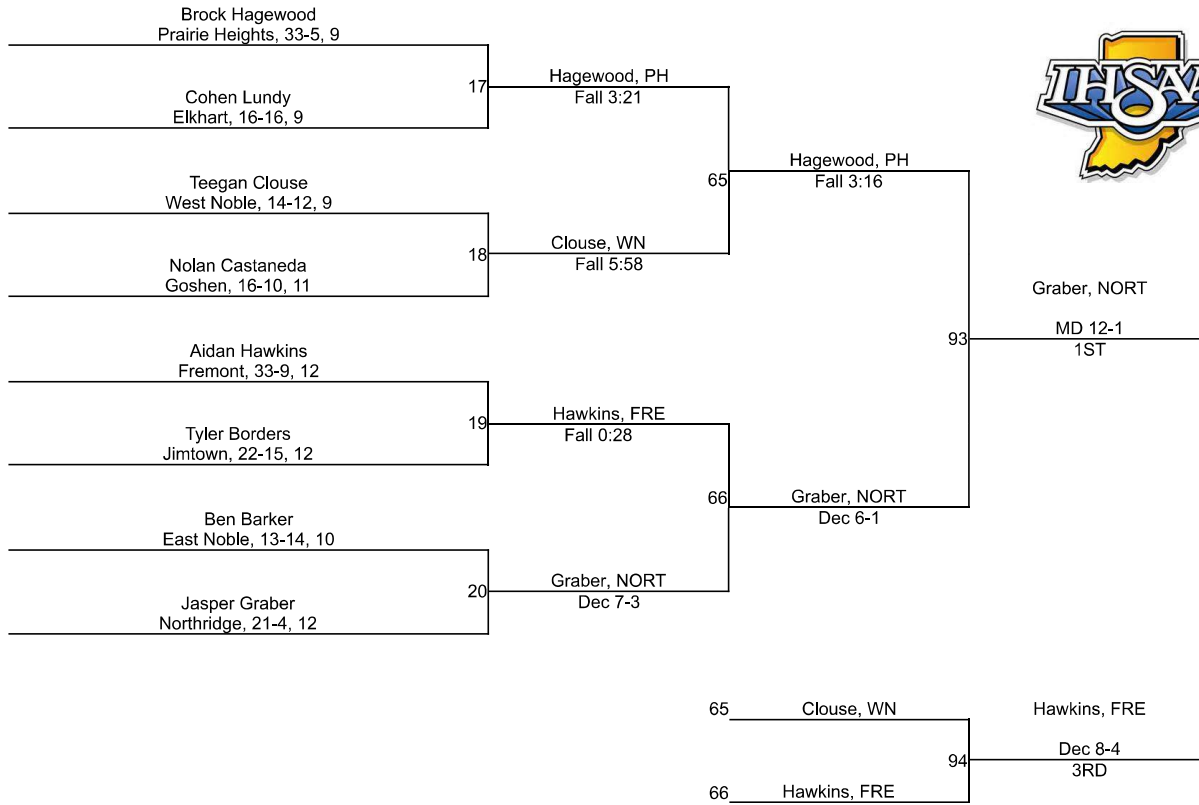

IHSAA Regional @ Goshen Regional

132