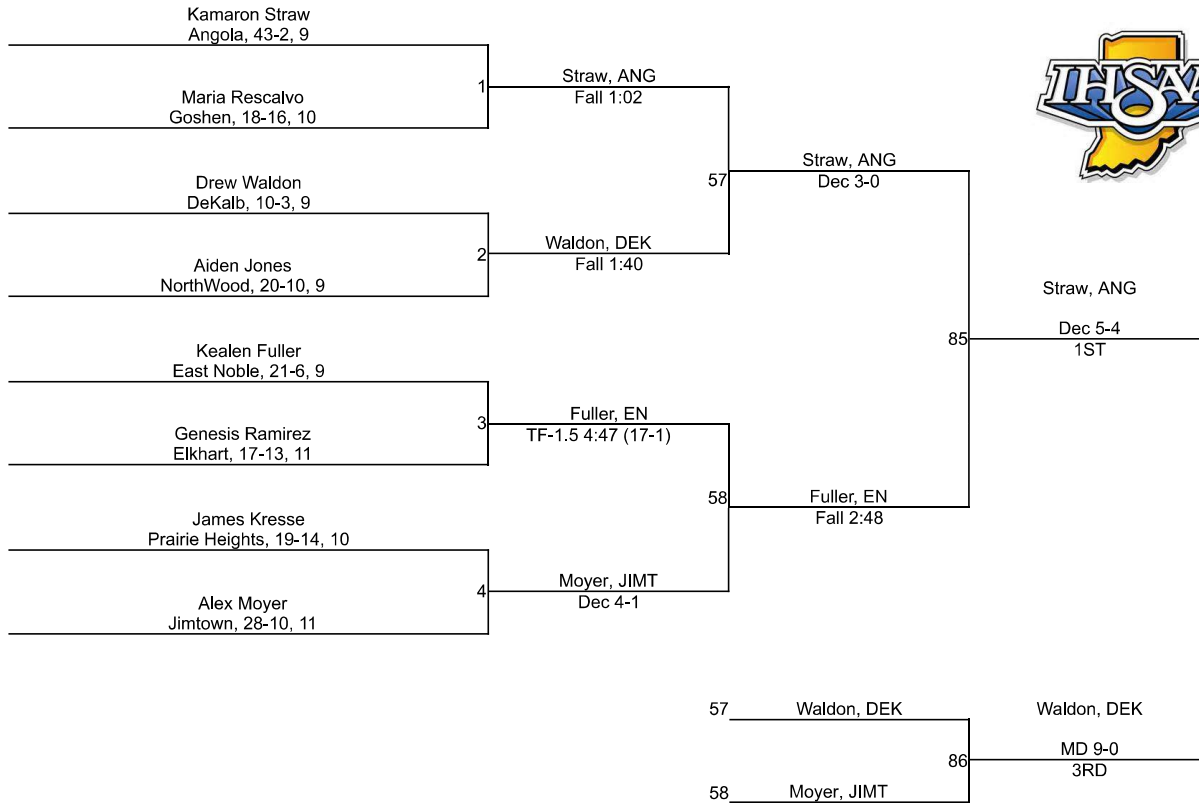

# Team Scores

Printed on 02/05/2022 09:46 p.m.

Team Scores		
1	Jimtown	95.5
2	NorthWood	83.5
3	Prairie Heights	81.5
4	Angola	79.0
5	DeKalb	69.0
6	Elkhart	63.0
7	Lakeland	62.0
8	East Noble	60.0
9	Fremont	47.0
10	Central Noble	36.0
10	Northridge	36.0
12	Goshen	30.5
13	West Noble	21.0
14	Concord	19.0
15	Fairfield	6.0
16	Westview.	0.0

# IHSAA Regional @ Goshen Regional

106