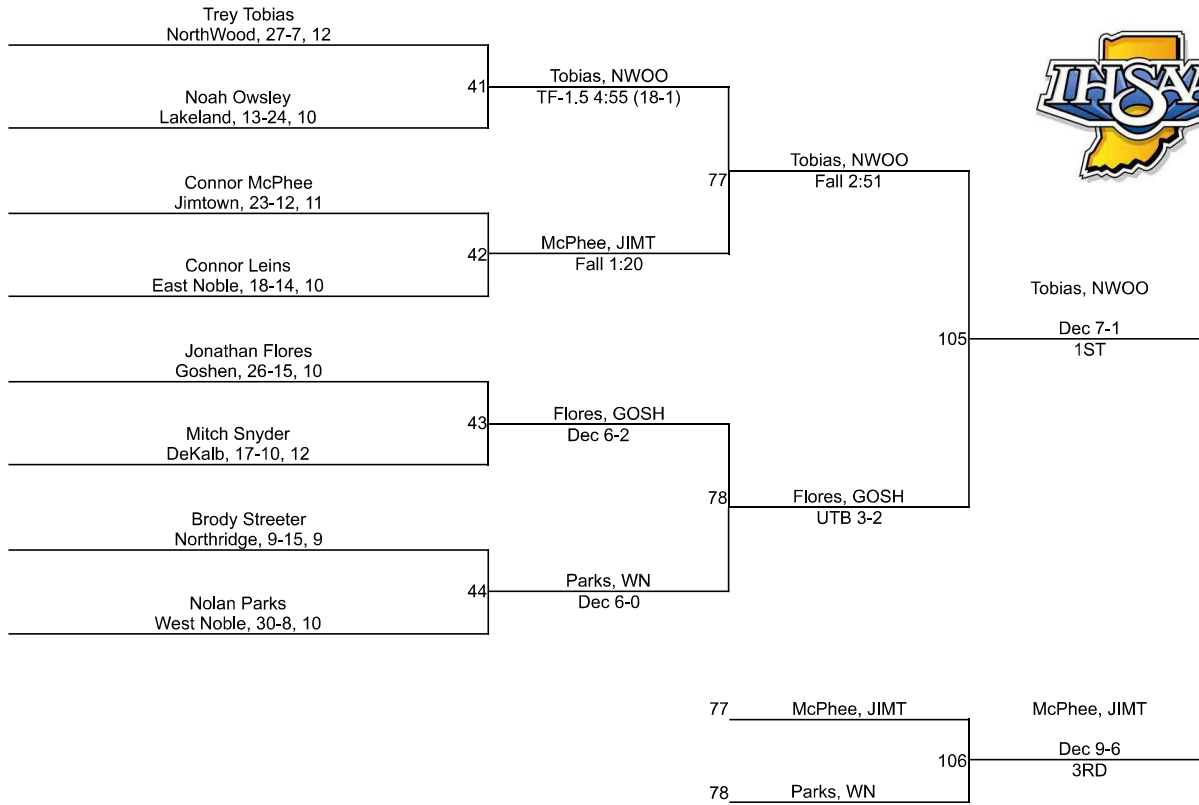

IHSAA Regional @ Goshen Regional

182