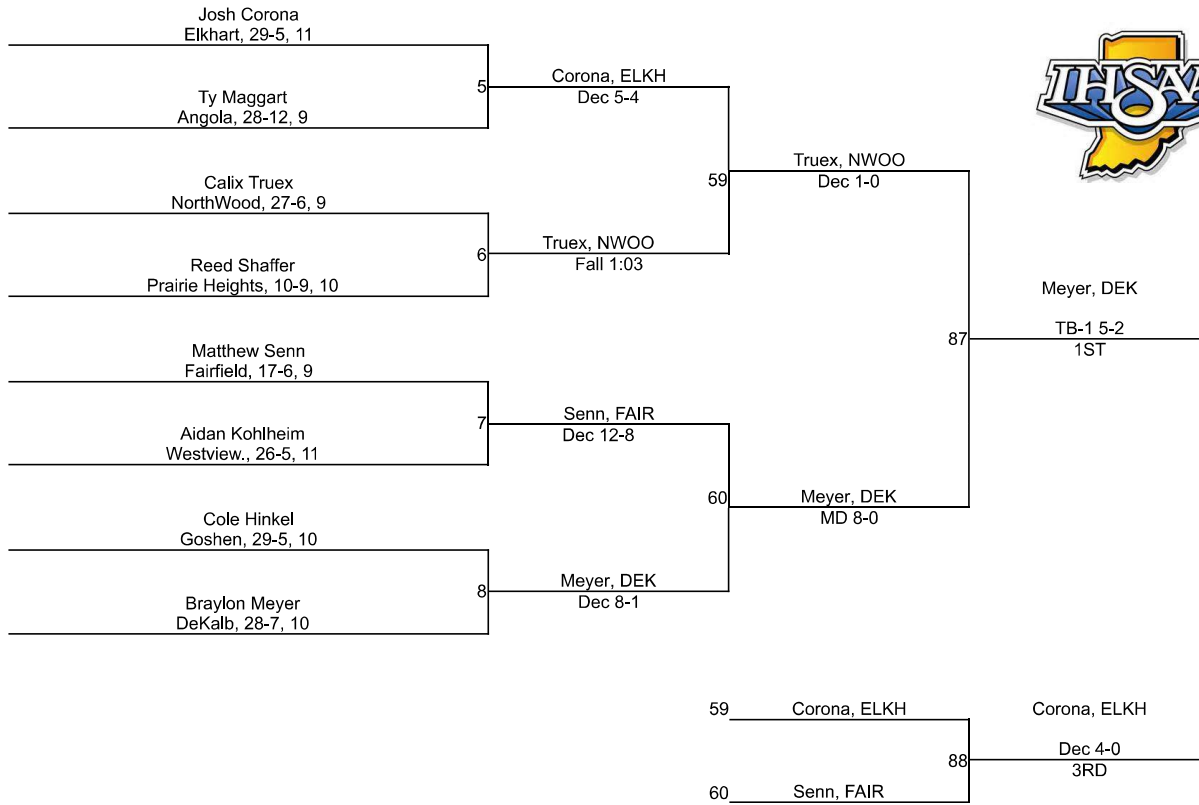

IHSAA Regional @ Goshen Regional

113