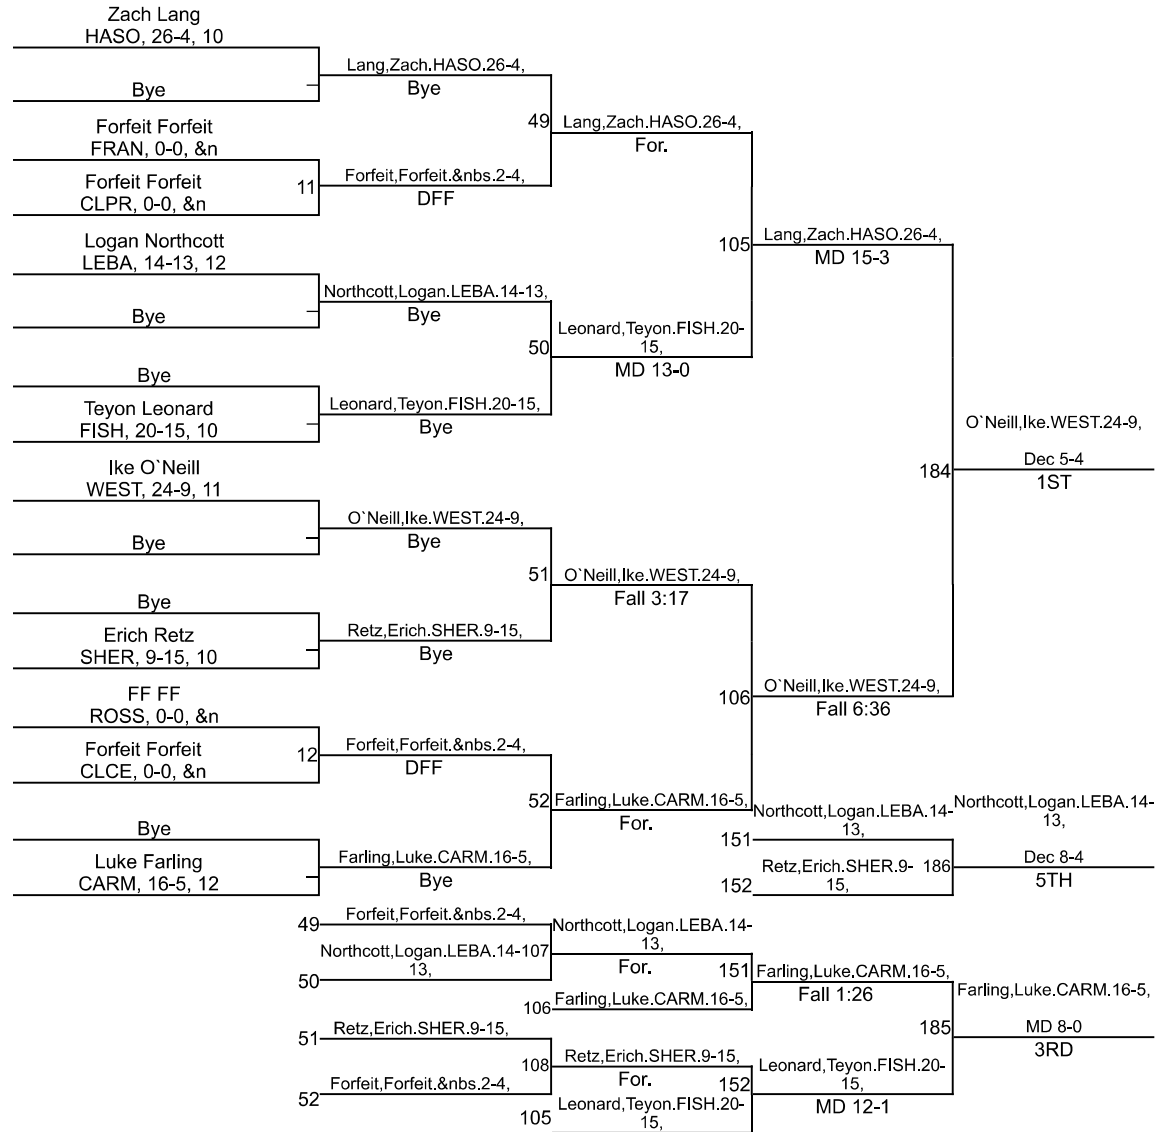

IHSAA Sectional @ Frankfort Sectional

138