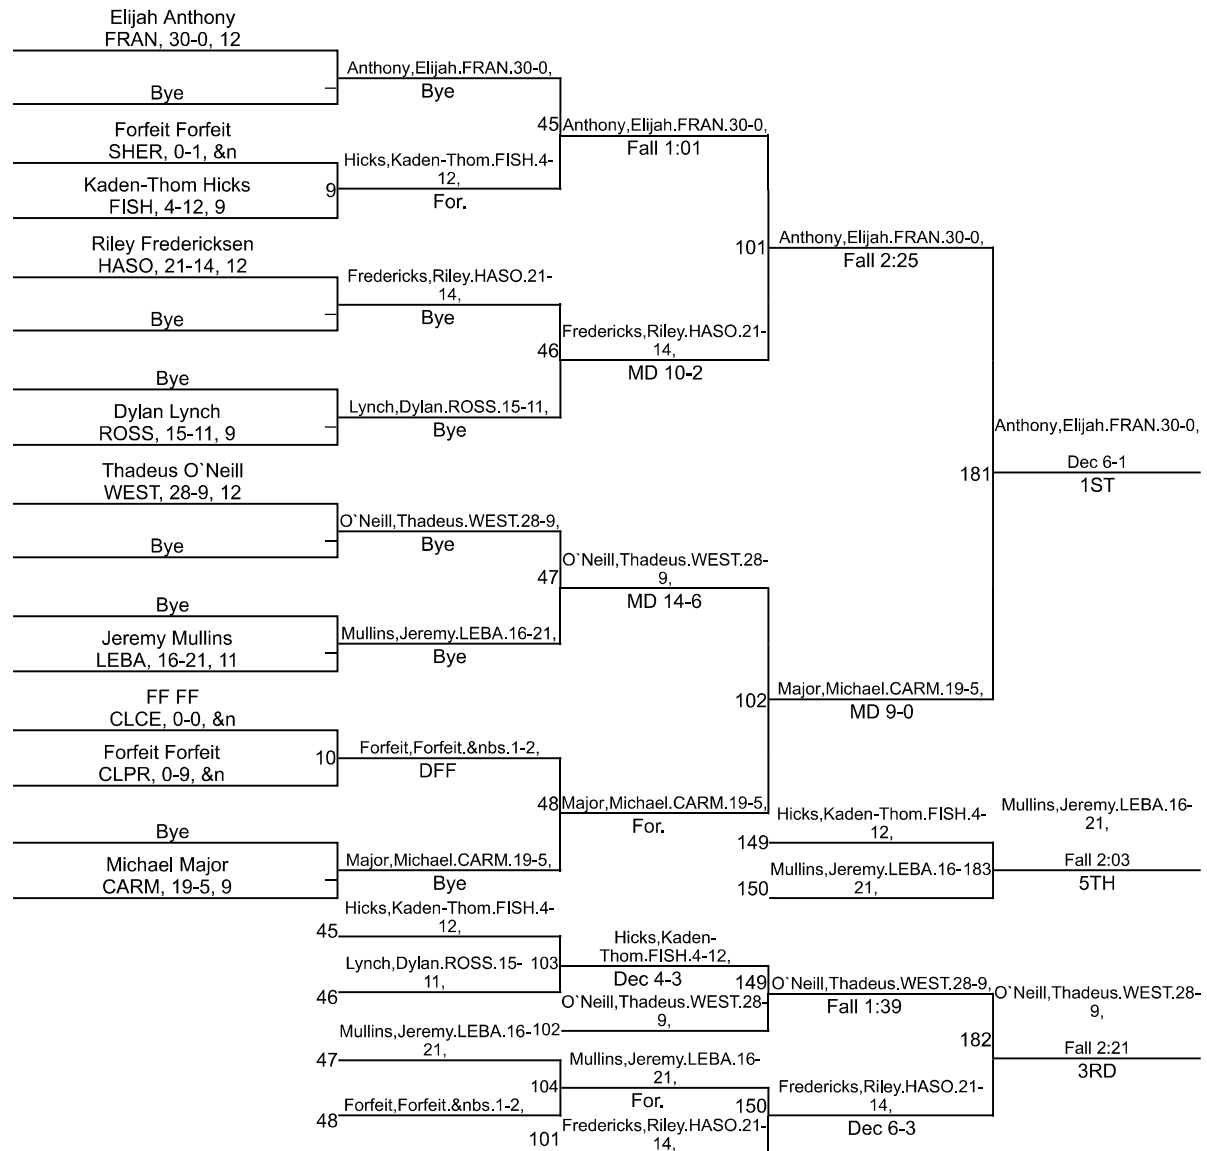

IHSAA Sectional @ Frankfort Sectional

132