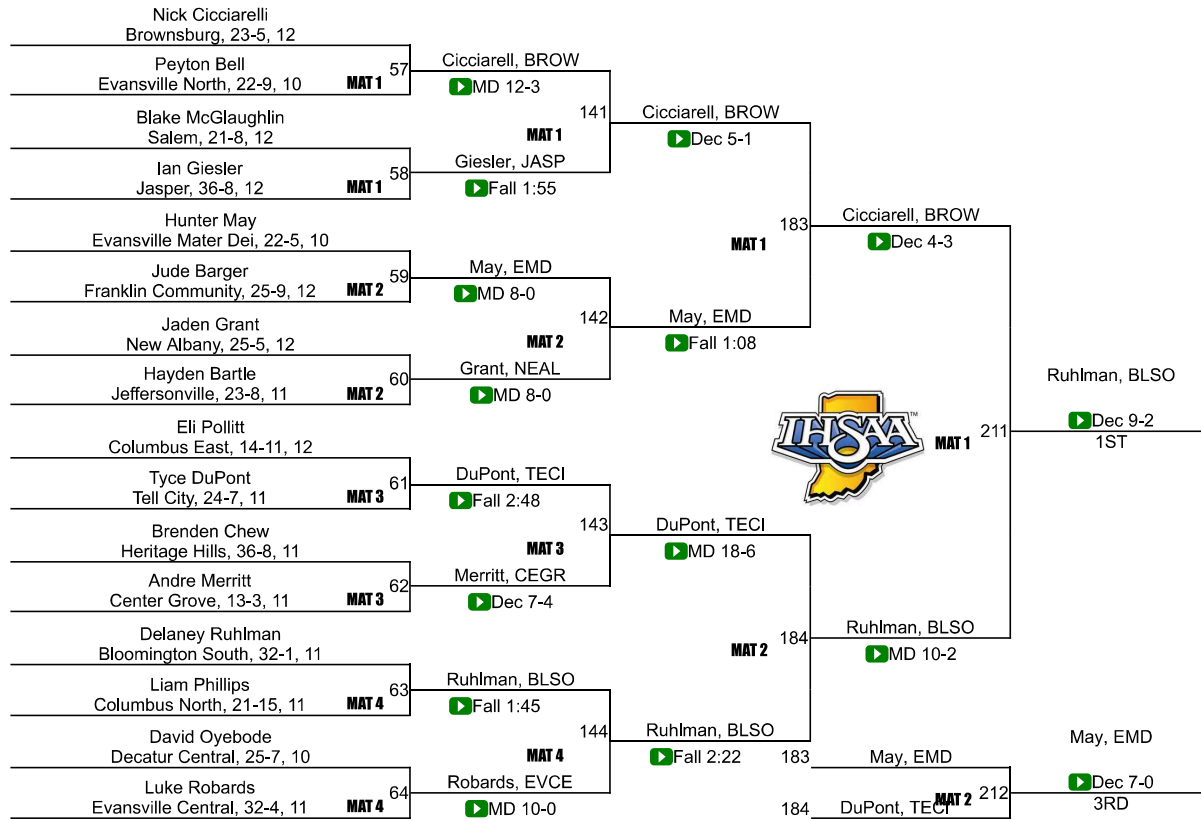

20	Edgewood	12.5
20	Indian Creek	12.5
22	Owen Valley	12.0
23	Charlestown	11.0
23	Evansville Central	11.0
23	Jasper	11.0
26	Crawford County	10.0
26	Mt. Vernon	10.0
28	Terre Haute North Vigo	8.0
29	New Albany	7.0
30	Corydon Central	4.0
30	Jeffersonville	4.0
30	Monrovia	4.0
30	North Knox	4.0
30	Northview	4.0
30	Plainfield	4.0
30	Vincennes Lincoln	4.0
37	West Vigo	3.5
38	Columbus North	3.0
38	Evansville F.j. Reitz	3.0
40	Borden	2.0
40	Evansville North	2.0
42	Bloomington North	0.0

IHSAA Semi-State @ Evansville Semi-State

106

IHSAA Semi-State @ Evansville Semi-State

113

IHSAA Semi-State @ Evansville Semi-State

120

IHSAA Semi-State @ Evansville Semi-State

126

IHSAA Semi-State @ Evansville Semi-State

132

IHSAA Semi-State @ Evansville Semi-State

138

IHSAA Semi-State @ Evansville Semi-State

145

IHSAA Semi-State @ Evansville Semi-State

152

IHSAA Semi-State @ Evansville Semi-State

160

IHSAA Semi-State @ Evansville Semi-State

170

IHSAA Semi-State @ Evansville Semi-State

182

IHSAA Semi-State @ Evansville Semi-State

195