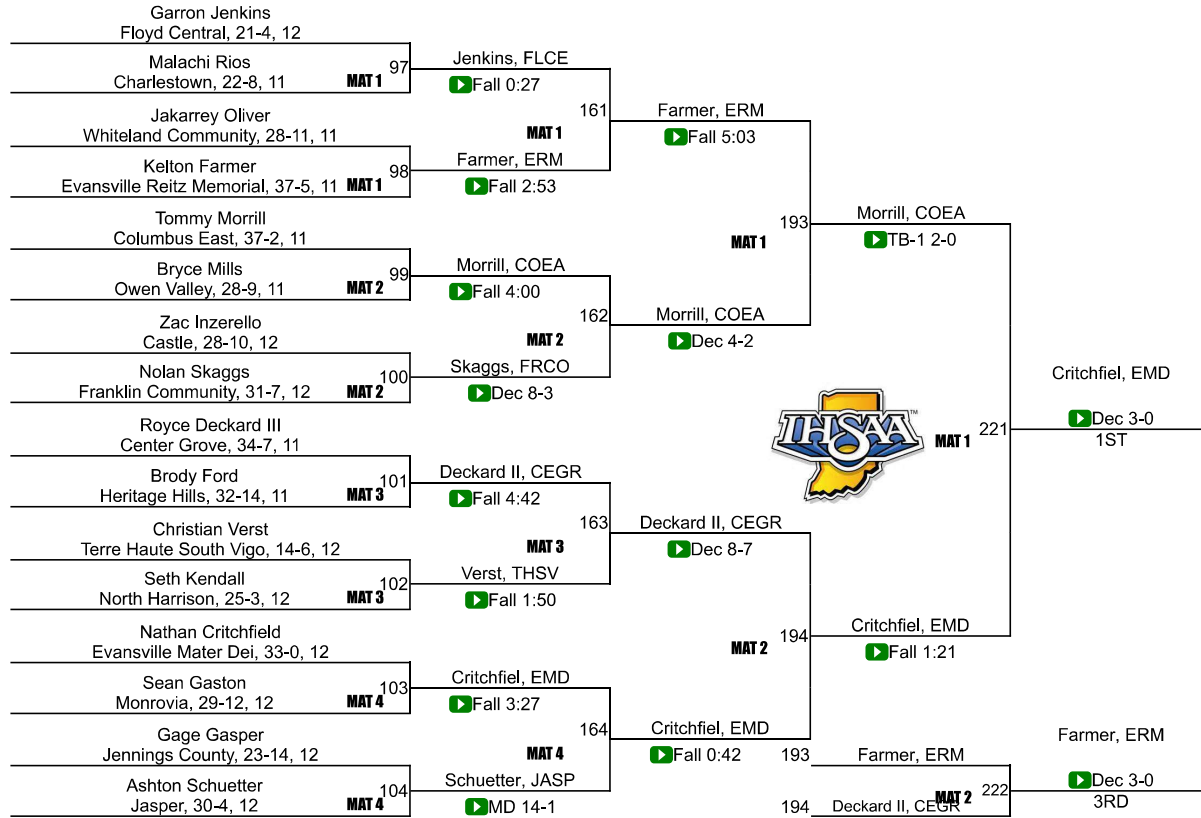

IHSAA Semi-State @ Evansville Semi-State

220