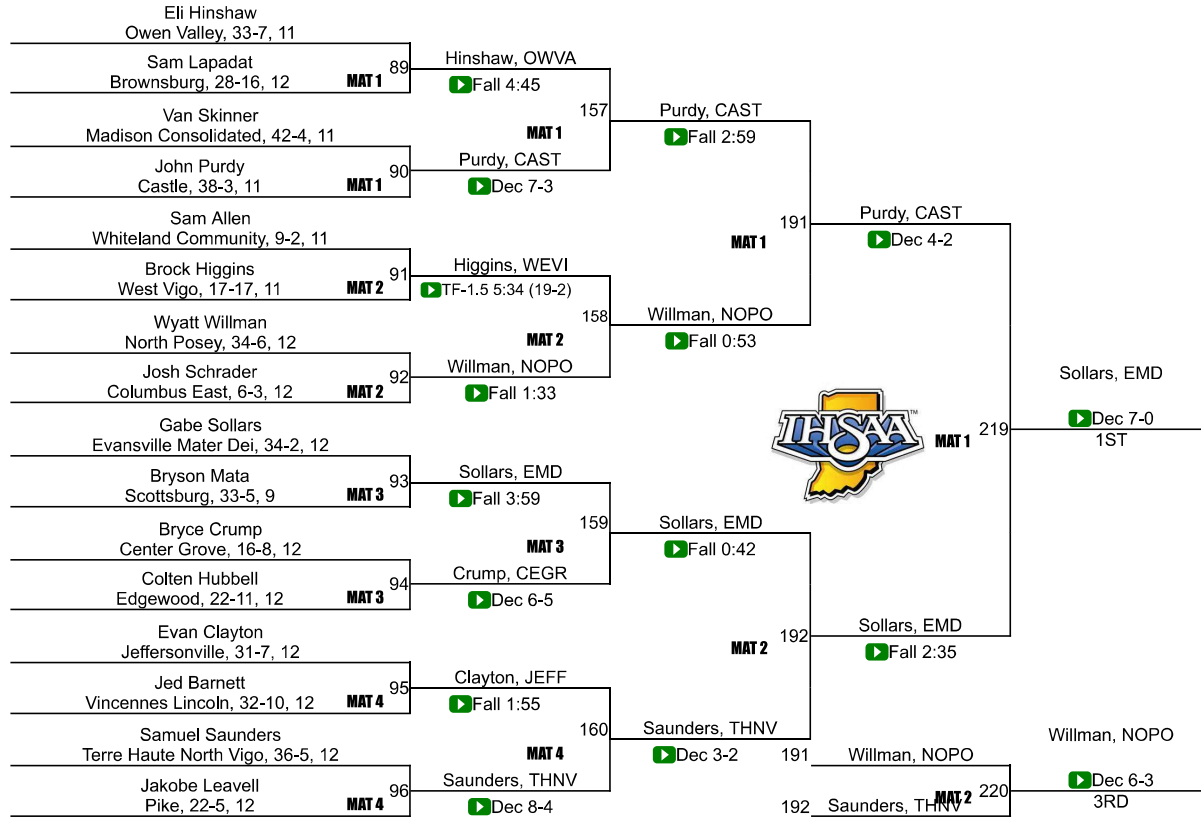

20	Edgewood	12.5
20	Indian Creek	12.5
22	Owen Valley	12.0
23	Charlestown	11.0
23	Evansville Central	11.0
23	Jasper	11.0
26	Crawford County	10.0
26	Mt. Vernon	10.0
28	Terre Haute North Vigo	8.0
29	New Albany	7.0
30	Corydon Central	4.0
30	Jeffersonville	4.0
30	Monrovia	4.0
30	North Knox	4.0
30	Northview	4.0
30	Plainfield	4.0
30	Vincennes Lincoln	4.0
37	West Vigo	3.5
38	Columbus North	3.0
38	Evansville F.j. Reitz	3.0
40	Borden	2.0
40	Evansville North	2.0
42	Bloomington North	0.0

IHSAA Semi-State @ Evansville Semi-State

132

IHSAA Semi-State @ Evansville Semi-State

138

IHSAA Semi-State @ Evansville Semi-State

145

IHSAA Semi-State @ Evansville Semi-State

152

IHSAA Semi-State @ Evansville Semi-State

160

IHSAA Semi-State @ Evansville Semi-State

170

IHSAA Semi-State @ Evansville Semi-State

182

IHSAA Semi-State @ Evansville Semi-State

195