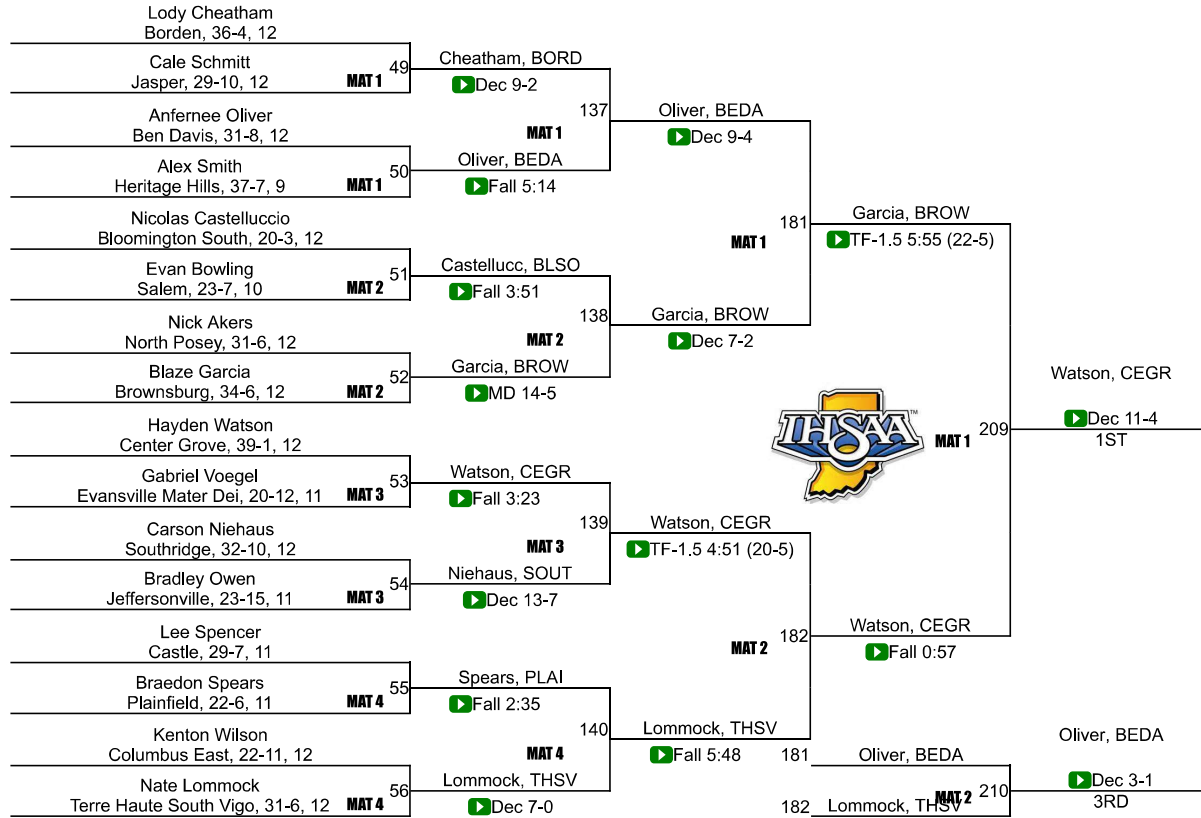

20	Edgewood	12.5
20	Indian Creek	12.5
22	Owen Valley	12.0
23	Charlestown	11.0
23	Evansville Central	11.0
23	Jasper	11.0
26	Crawford County	10.0
26	Mt. Vernon	10.0
28	Terre Haute North Vigo	8.0
29	New Albany	7.0
30	Corydon Central	4.0
30	Jeffersonville	4.0
30	Monrovia	4.0
30	North Knox	4.0
30	Northview	4.0
30	Plainfield	4.0
30	Vincennes Lincoln	4.0
37	West Vigo	3.5
38	Columbus North	3.0
38	Evansville F.j. Reitz	3.0
40	Borden	2.0
40	Evansville North	2.0
42	Bloomington North	0.0

IHSAA Semi-State @ Evansville Semi-State

106

IHSAA Semi-State @ Evansville Semi-State

113

IHSAA Semi-State @ Evansville Semi-State

120

IHSAA Semi-State @ Evansville Semi-State

126

IHSAA Semi-State @ Evansville Semi-State

132

IHSAA Semi-State @ Evansville Semi-State

138

IHSAA Semi-State @ Evansville Semi-State

145

IHSAA Semi-State @ Evansville Semi-State

152

IHSAA Semi-State @ Evansville Semi-State

160

IHSAA Semi-State @ Evansville Semi-State

170

IHSAA Semi-State @ Evansville Semi-State

182

IHSAA Semi-State @ Evansville Semi-State

195