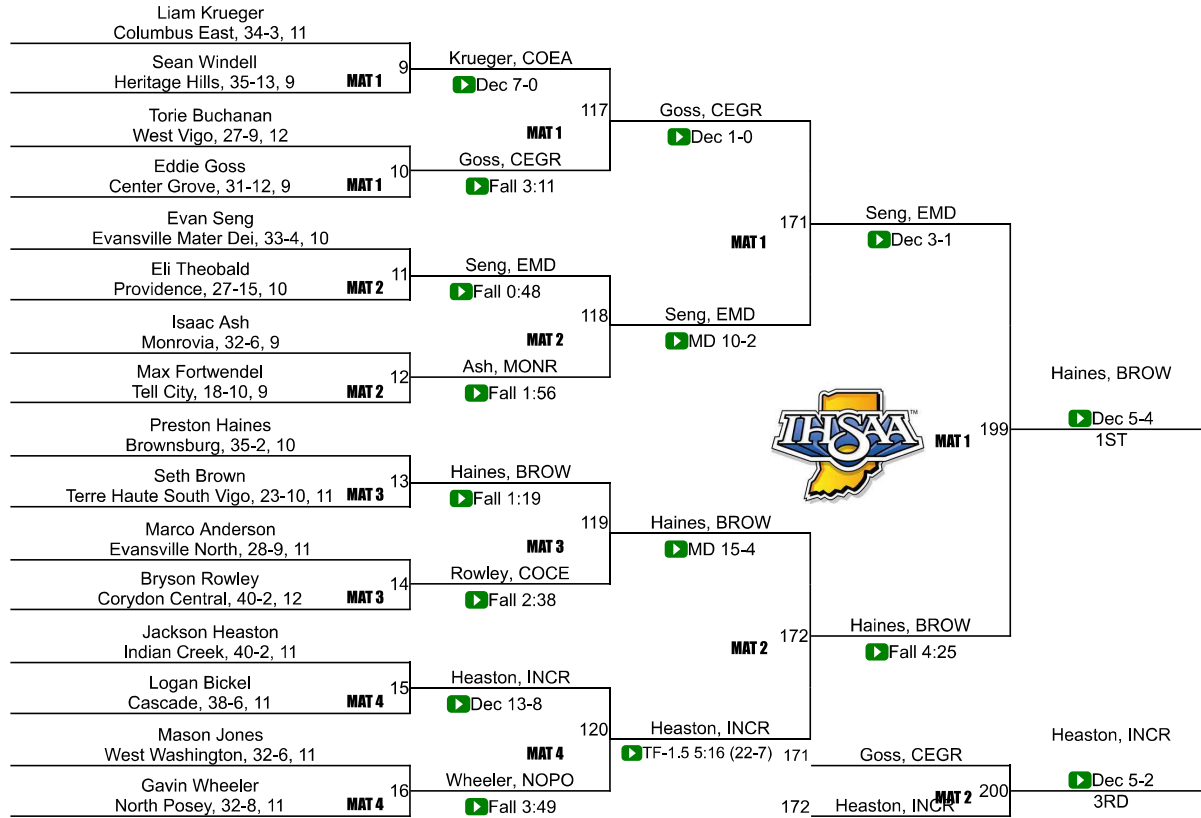

20	Edgewood	12.5
20	Indian Creek	12.5
22	Owen Valley	12.0
23	Charlestown	11.0
23	Evansville Central	11.0
23	Jasper	11.0
26	Crawford County	10.0
26	Mt. Vernon	10.0
28	Terre Haute North Vigo	8.0
29	New Albany	7.0
30	Corydon Central	4.0
30	Jeffersonville	4.0
30	Monrovia	4.0
30	North Knox	4.0
30	Northview	4.0
30	Plainfield	4.0
30	Vincennes Lincoln	4.0
37	West Vigo	3.5
38	Columbus North	3.0
38	Evansville F.j. Reitz	3.0
40	Borden	2.0
40	Evansville North	2.0
42	Bloomington North	0.0

42	Decatur Central	0.0
42	Evansville Harrison	0.0
42	Heritage Hills	0.0
42	Jennings County	0.0
42	Madison Consolidated	0.0
42	Martinsville	0.0
42	Mooreville	0.0
42	North Harrison	0.0
42	Pike	0.0
42	Providence	0.0
42	Salem	0.0
42	Scottsburg	0.0
42	Seymour	0.0
42	Switzerland County	0.0
42	Tecumseh	0.0
42	Washington	0.0
42	West Washington	0.0

IHSAA Semi-State @ Evansville Semi-State

106

IHSAA Semi-State @ Evansville Semi-State

113

IHSAA Semi-State @ Evansville Semi-State

120

IHSAA Semi-State @ Evansville Semi-State

126