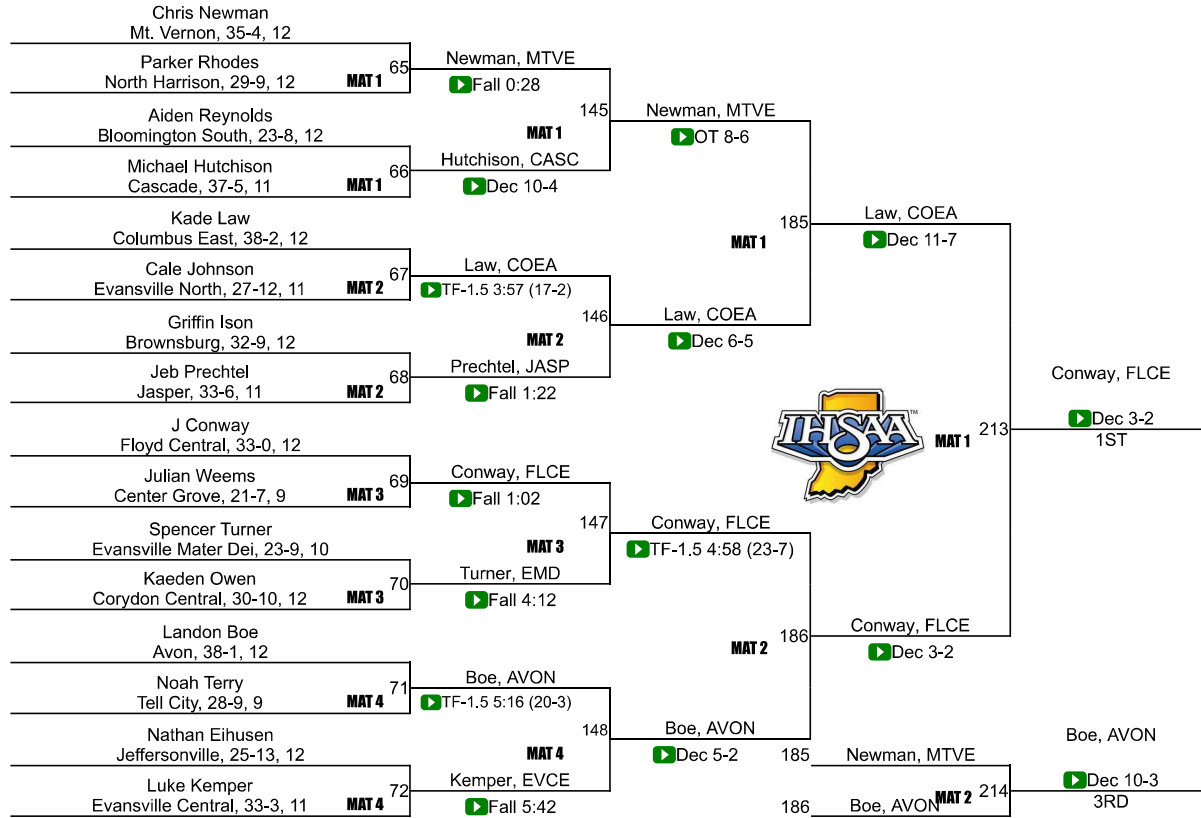

20	Edgewood	12.5
20	Indian Creek	12.5
22	Owen Valley	12.0
23	Charlestown	11.0
23	Evansville Central	11.0
23	Jasper	11.0
26	Crawford County	10.0
26	Mt. Vernon	10.0
28	Terre Haute North Vigo	8.0
29	New Albany	7.0
30	Corydon Central	4.0
30	Jeffersonville	4.0
30	Monrovia	4.0
30	North Knox	4.0
30	Northview	4.0
30	Plainfield	4.0
30	Vincennes Lincoln	4.0
37	West Vigo	3.5
38	Columbus North	3.0
38	Evansville F.j. Reitz	3.0
40	Borden	2.0
40	Evansville North	2.0
42	Bloomington North	0.0

IHSAA Semi-State @ Evansville Semi-State

106

IHSAA Semi-State @ Evansville Semi-State

113

IHSAA Semi-State @ Evansville Semi-State

120

IHSAA Semi-State @ Evansville Semi-State

126

IHSAA Semi-State @ Evansville Semi-State

132

IHSAA Semi-State @ Evansville Semi-State

138

IHSAA Semi-State @ Evansville Semi-State

145

IHSAA Semi-State @ Evansville Semi-State

152

IHSAA Semi-State @ Evansville Semi-State

160

IHSAA Semi-State @ Evansville Semi-State

170

IHSAA Semi-State @ Evansville Semi-State

182

IHSAA Semi-State @ Evansville Semi-State

195