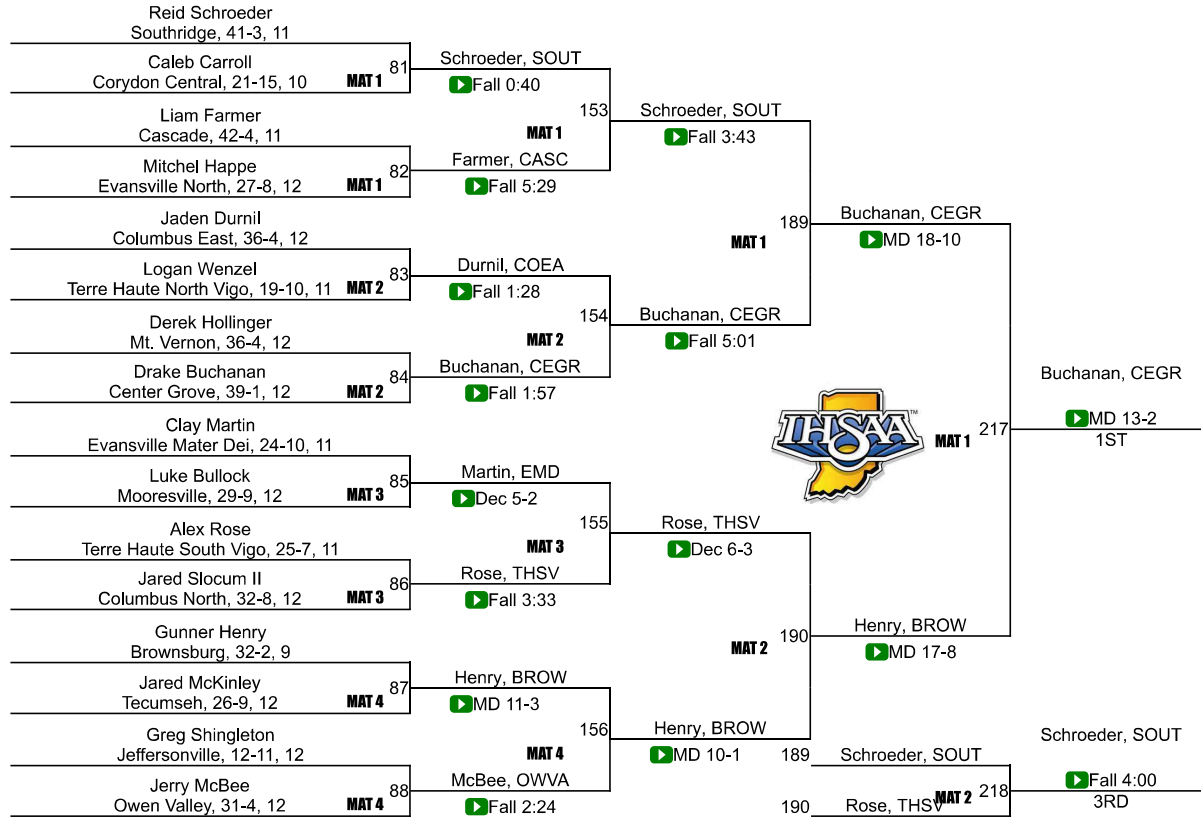

IHSAA Semi-State @ Evansville Semi-State

132

IHSAA Semi-State @ Evansville Semi-State

138

IHSAA Semi-State @ Evansville Semi-State

145

IHSAA Semi-State @ Evansville Semi-State

152

IHSAA Semi-State @ Evansville Semi-State

160

IHSAA Semi-State @ Evansville Semi-State

170

IHSAA Semi-State @ Evansville Semi-State

182

IHSAA Semi-State @ Evansville Semi-State

195