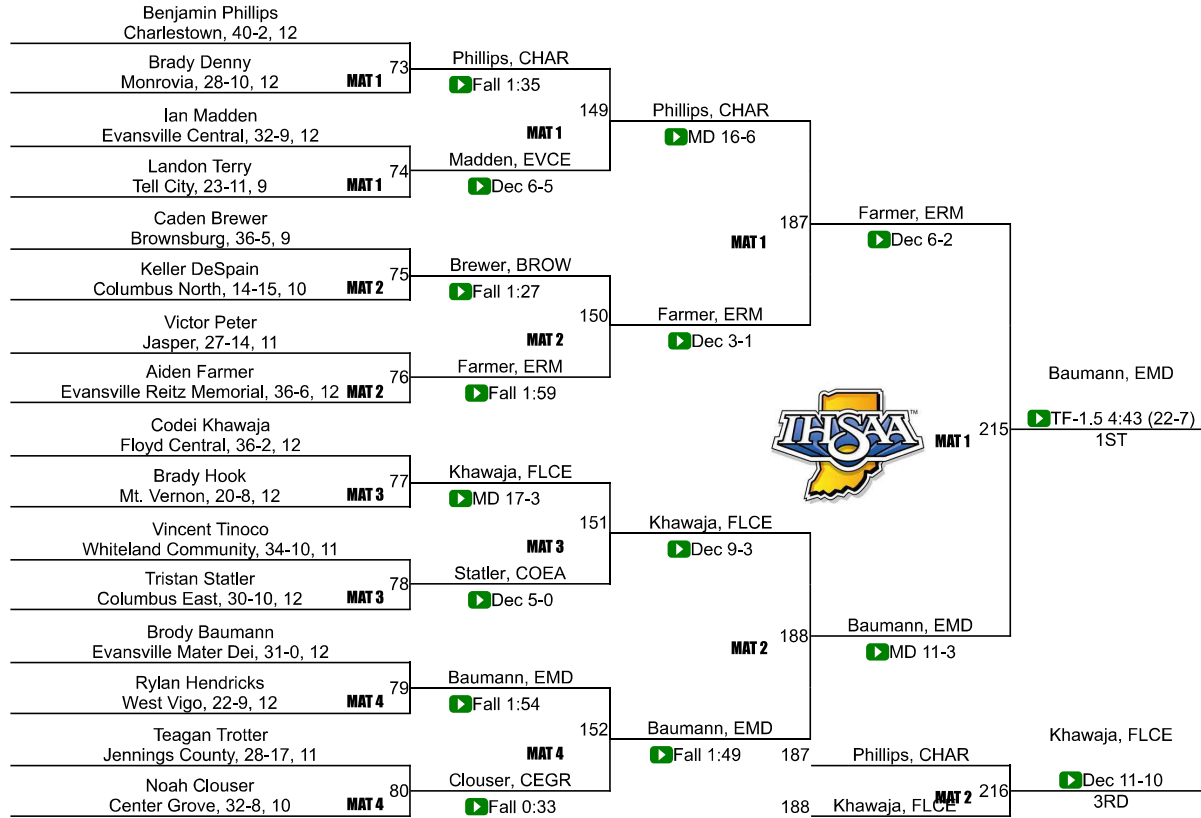

20	Edgewood	12.5
20	Indian Creek	12.5
22	Owen Valley	12.0
23	Charlestown	11.0
23	Evansville Central	11.0
23	Jasper	11.0
26	Crawford County	10.0
26	Mt. Vernon	10.0
28	Terre Haute North Vigo	8.0
29	New Albany	7.0
30	Corydon Central	4.0
30	Jeffersonville	4.0
30	Monrovia	4.0
30	North Knox	4.0
30	Northview	4.0
30	Plainfield	4.0
30	Vincennes Lincoln	4.0
37	West Vigo	3.5
38	Columbus North	3.0
38	Evansville F.j. Reitz	3.0
40	Borden	2.0
40	Evansville North	2.0
42	Bloomington North	0.0

IHSAA Semi-State @ Evansville Semi-State

106

IHSAA Semi-State @ Evansville Semi-State

113

IHSAA Semi-State @ Evansville Semi-State

120

IHSAA Semi-State @ Evansville Semi-State

126

IHSAA Semi-State @ Evansville Semi-State

132

IHSAA Semi-State @ Evansville Semi-State

138

IHSAA Semi-State @ Evansville Semi-State

145

IHSAA Semi-State @ Evansville Semi-State

152

IHSAA Semi-State @ Evansville Semi-State

160

IHSAA Semi-State @ Evansville Semi-State

170

IHSAA Semi-State @ Evansville Semi-State

182

IHSAA Semi-State @ Evansville Semi-State

195