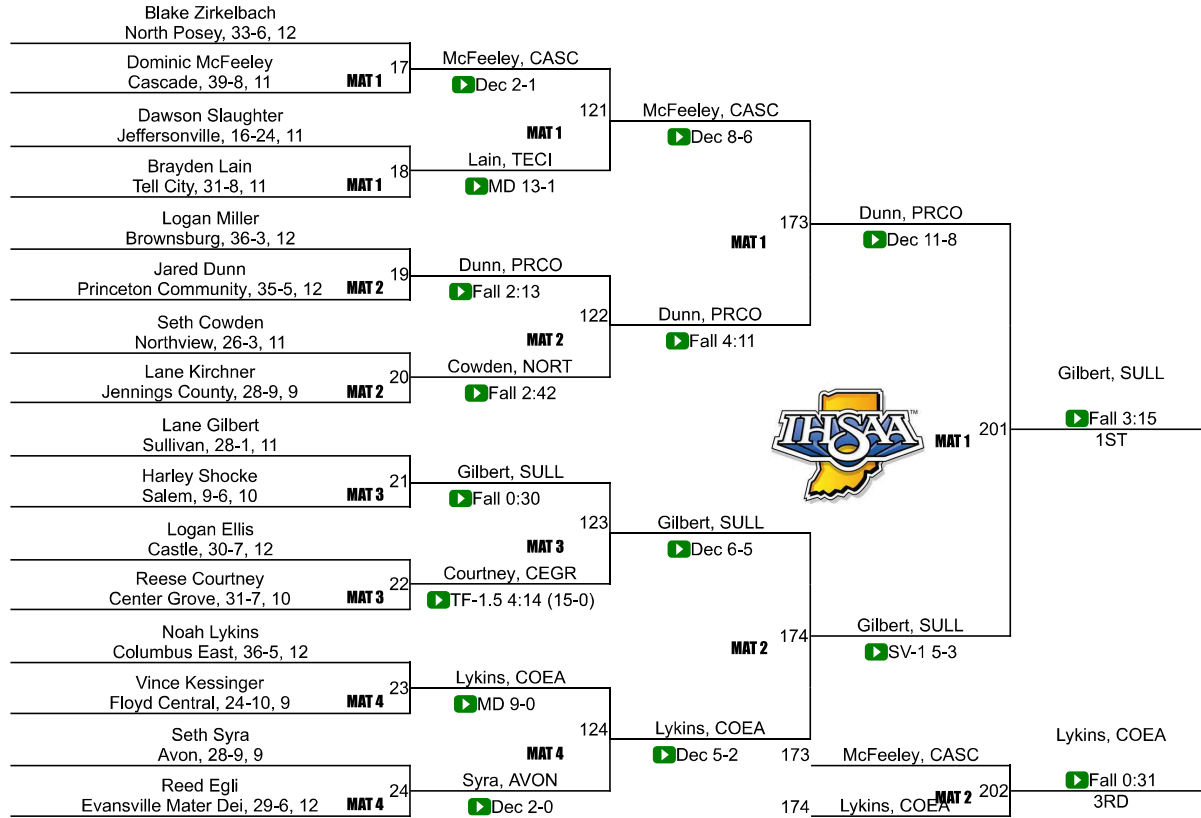

20	Edgewood	12.5
20	Indian Creek	12.5
22	Owen Valley	12.0
23	Charlestown	11.0
23	Evansville Central	11.0
23	Jasper	11.0
26	Crawford County	10.0
26	Mt. Vernon	10.0
28	Terre Haute North Vigo	8.0
29	New Albany	7.0
30	Corydon Central	4.0
30	Jeffersonville	4.0
30	Monrovia	4.0
30	North Knox	4.0
30	Northview	4.0
30	Plainfield	4.0
30	Vincennes Lincoln	4.0
37	West Vigo	3.5
38	Columbus North	3.0
38	Evansville F.j. Reitz	3.0
40	Borden	2.0
40	Evansville North	2.0
42	Bloomington North	0.0

42	Decatur Central	0.0
42	Evansville Harrison	0.0
42	Heritage Hills	0.0
42	Jennings County	0.0
42	Madison Consolidated	0.0
42	Martinsville	0.0
42	Mooreville	0.0
42	North Harrison	0.0
42	Pike	0.0
42	Providence	0.0
42	Salem	0.0
42	Scottsburg	0.0
42	Seymour	0.0
42	Switzerland County	0.0
42	Tecumseh	0.0
42	Washington	0.0
42	West Washington	0.0

IHSAA Semi-State @ Evansville Semi-State

106

IHSAA Semi-State @ Evansville Semi-State

113

IHSAA Semi-State @ Evansville Semi-State

120

IHSAA Semi-State @ Evansville Semi-State

126

IHSAA Semi-State @ Evansville Semi-State

132

IHSAA Semi-State @ Evansville Semi-State

138

IHSAA Semi-State @ Evansville Semi-State

145

IHSAA Semi-State @ Evansville Semi-State

152