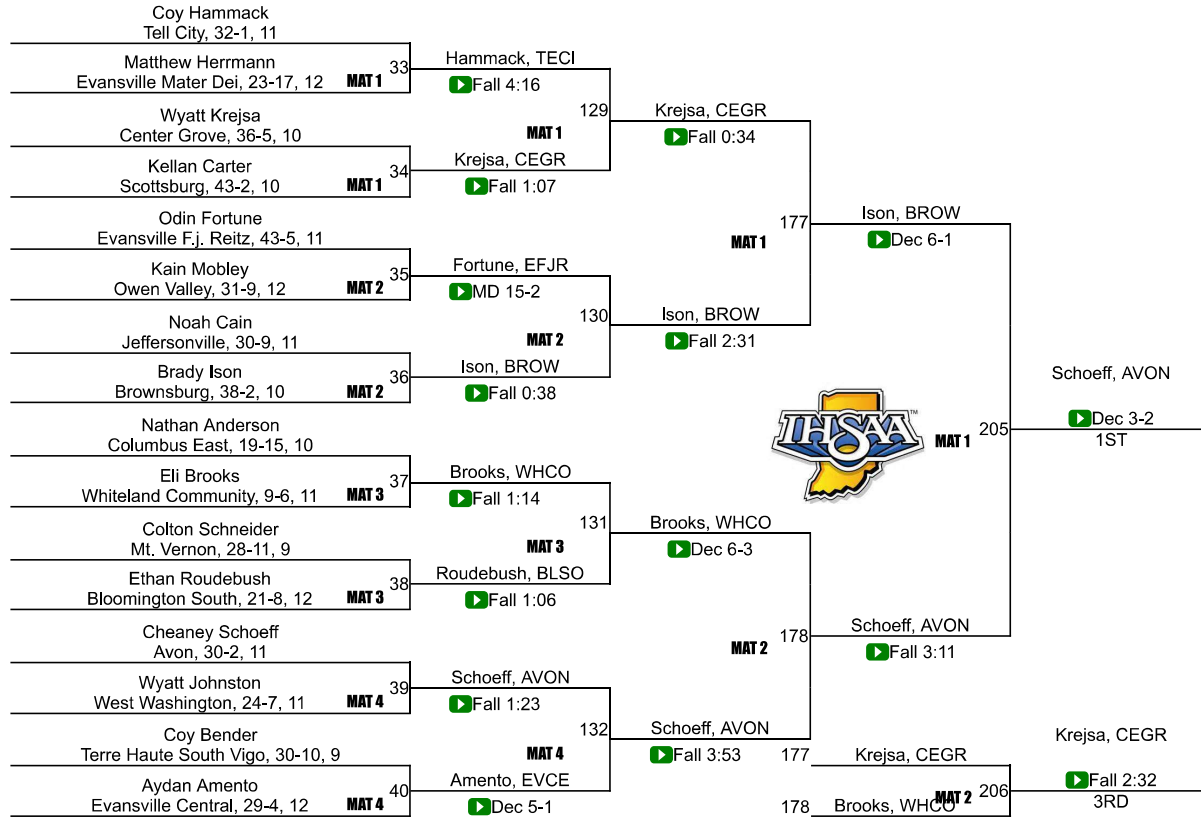

20	Edgewood	12.5
20	Indian Creek	12.5
22	Owen Valley	12.0
23	Charlestown	11.0
23	Evansville Central	11.0
23	Jasper	11.0
26	Crawford County	10.0
26	Mt. Vernon	10.0
28	Terre Haute North Vigo	8.0
29	New Albany	7.0
30	Corydon Central	4.0
30	Jeffersonville	4.0
30	Monrovia	4.0
30	North Knox	4.0
30	Northview	4.0
30	Plainfield	4.0
30	Vincennes Lincoln	4.0
37	West Vigo	3.5
38	Columbus North	3.0
38	Evansville F.j. Reitz	3.0
40	Borden	2.0
40	Evansville North	2.0
42	Bloomington North	0.0

42	Decatur Central	0.0
42	Evansville Harrison	0.0
42	Heritage Hills	0.0
42	Jennings County	0.0
42	Madison Consolidated	0.0
42	Martinsville	0.0
42	Mooreville	0.0
42	North Harrison	0.0
42	Pike	0.0
42	Providence	0.0
42	Salem	0.0
42	Scottsburg	0.0
42	Seymour	0.0
42	Switzerland County	0.0
42	Tecumseh	0.0
42	Washington	0.0
42	West Washington	0.0

IHSAA Semi-State @ Evansville Semi-State

106

IHSAA Semi-State @ Evansville Semi-State

113

IHSAA Semi-State @ Evansville Semi-State

120

IHSAA Semi-State @ Evansville Semi-State

126

IHSAA Semi-State @ Evansville Semi-State

132

IHSAA Semi-State @ Evansville Semi-State

138

IHSAA Semi-State @ Evansville Semi-State

145

IHSAA Semi-State @ Evansville Semi-State

152