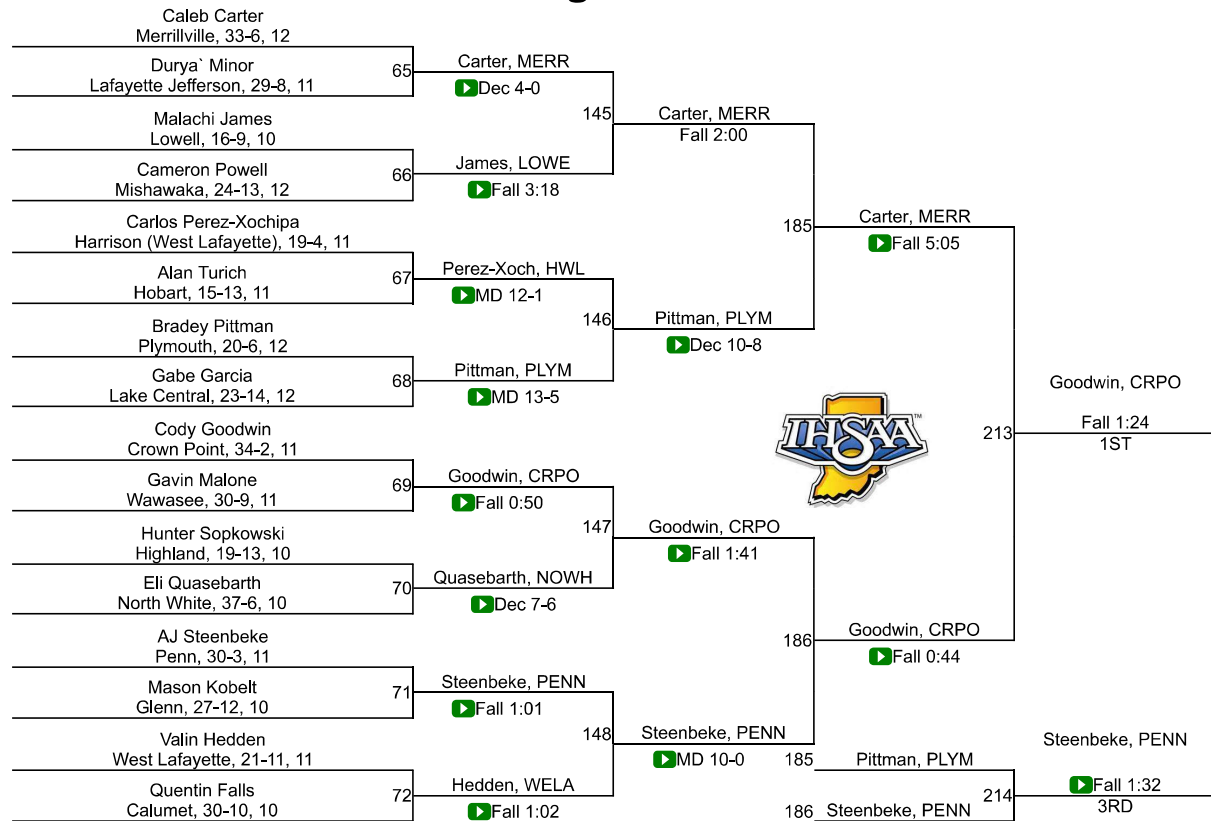

IHSAA Semi-State @ East Chicago Semi-State

160