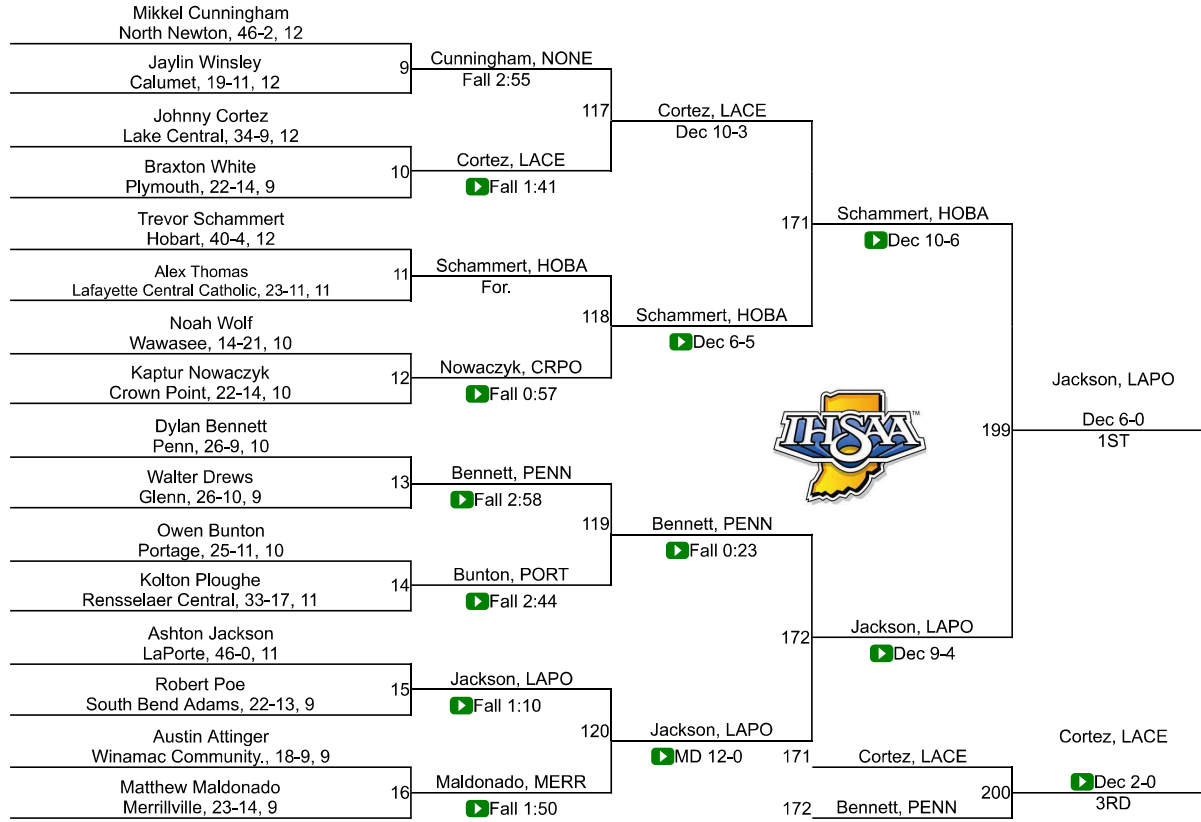

20	Delphi Community	14.5
21	Knox	13.0
21	Plymouth	13.0
23	Wawasee	12.0
24	Frontier	10.0
25	Tippecanoe Valley	9.5
26	North Newton	8.0
27	McCutcheon	7.0
28	Hammond Central	6.0
29	Warsaw Community	5.0
30	Boone Grove	4.0
30	West Central	4.0
32	Attica	2.0
32	Griffith	2.0
32	Lafayette Jefferson	2.0
32	LaVille	2.0
32	Michigan City	2.0
32	North White	2.0
38	Andrean	0.0
38	Benton Central	0.0
38	Bremen	0.0
38	Calumet	0.0
38	Carroll (Flora)	0.0

38	East Chicago Central	0.0
38	Faith Christian	0.0
38	Glenn	0.0
38	Hammond Morton	0.0
38	Hanover Central	0.0
38	Lafayette Central Catholic	0.0
38	Lake Station Edison	0.0
38	Pioneer	0.0
38	South Bend Adams	0.0
38	South Bend Riley	0.0
38	South Bend Saint Joseph	0.0
38	Triton	0.0
38	Wheeler	0.0
38	Whiting	0.0
38	Winamac Community.	0.0

IHSAA Semi-State @ East Chicago Semi-State

106

IHSAA Semi-State @ East Chicago Semi-State

113

IHSAA Semi-State @ East Chicago Semi-State

120

IHSAA Semi-State @ East Chicago Semi-State

126