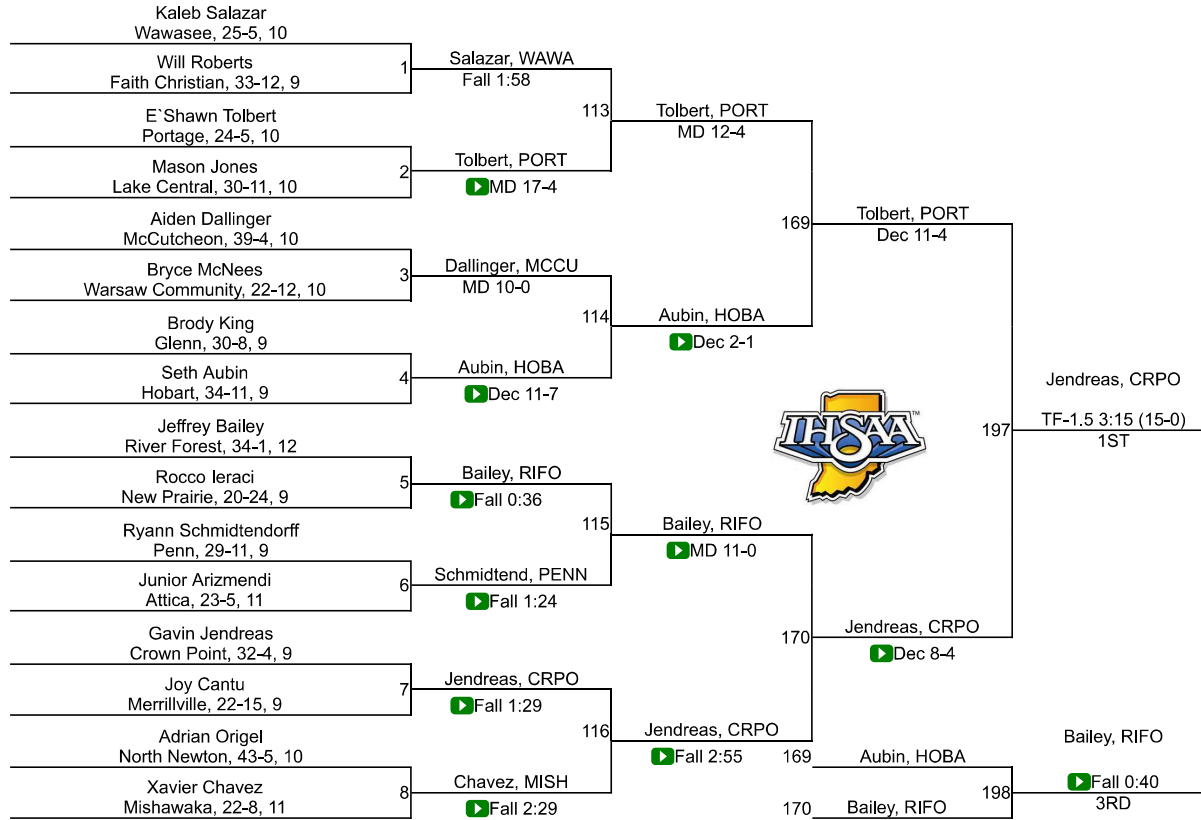

38	East Chicago Central	0.0
38	Faith Christian	0.0
38	Glenn	0.0
38	Hammond Morton	0.0
38	Hanover Central	0.0
38	Lafayette Central Catholic	0.0
38	Lake Station Edison	0.0
38	Pioneer	0.0
38	South Bend Adams	0.0
38	South Bend Riley	0.0
38	South Bend Saint Joseph	0.0
38	Triton	0.0
38	Wheeler	0.0
38	Whiting	0.0
38	Winamac Community.	0.0

IHSAA Semi-State @ East Chicago Semi-State

106