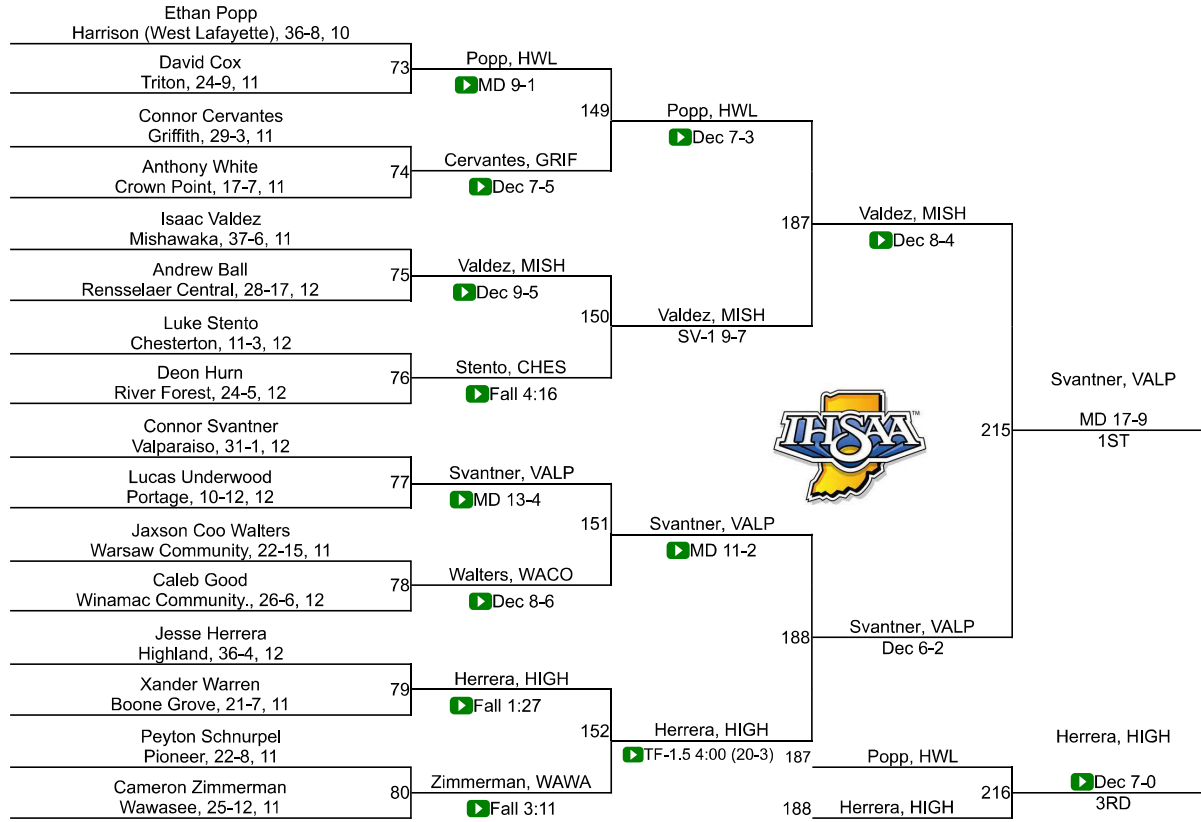

38	East Chicago Central	0.0
38	Faith Christian	0.0
38	Glenn	0.0
38	Hammond Morton	0.0
38	Hanover Central	0.0
38	Lafayette Central Catholic	0.0
38	Lake Station Edison	0.0
38	Pioneer	0.0
38	South Bend Adams	0.0
38	South Bend Riley	0.0
38	South Bend Saint Joseph	0.0
38	Triton	0.0
38	Wheeler	0.0
38	Whiting	0.0
38	Winamac Community.	0.0

IHSAA Semi-State @ East Chicago Semi-State

106

IHSAA Semi-State @ East Chicago Semi-State

113

IHSAA Semi-State @ East Chicago Semi-State

120

IHSAA Semi-State @ East Chicago Semi-State

126

IHSAA Semi-State @ East Chicago Semi-State

132

IHSAA Semi-State @ East Chicago Semi-State

138

IHSAA Semi-State @ East Chicago Semi-State

145

IHSAA Semi-State @ East Chicago Semi-State

152

IHSAA Semi-State @ East Chicago Semi-State

160

IHSAA Semi-State @ East Chicago Semi-State

170

IHSAA Semi-State @ East Chicago Semi-State

182

IHSAA Semi-State @ East Chicago Semi-State

195