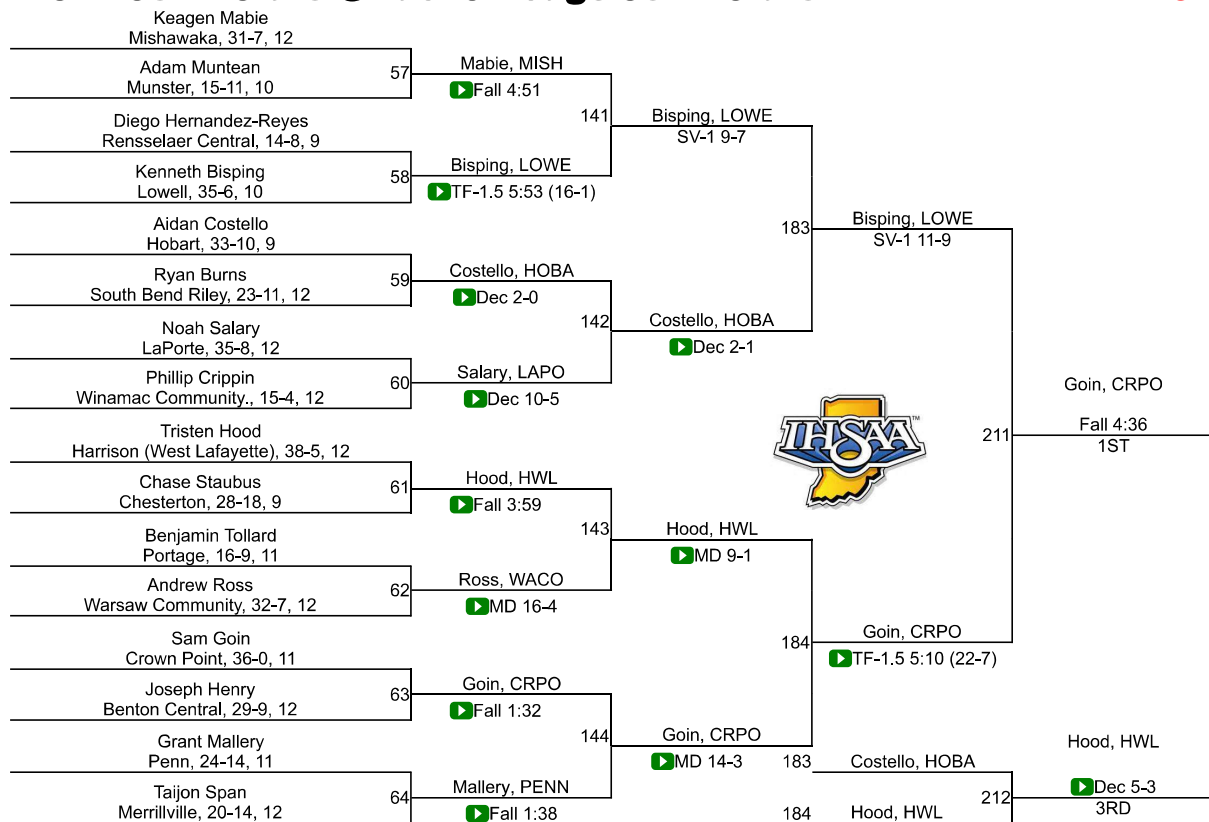

IHSAA Semi-State @ East Chicago Semi-State

132

IHSAA Semi-State @ East Chicago Semi-State

138

IHSAA Semi-State @ East Chicago Semi-State

145

IHSAA Semi-State @ East Chicago Semi-State

152