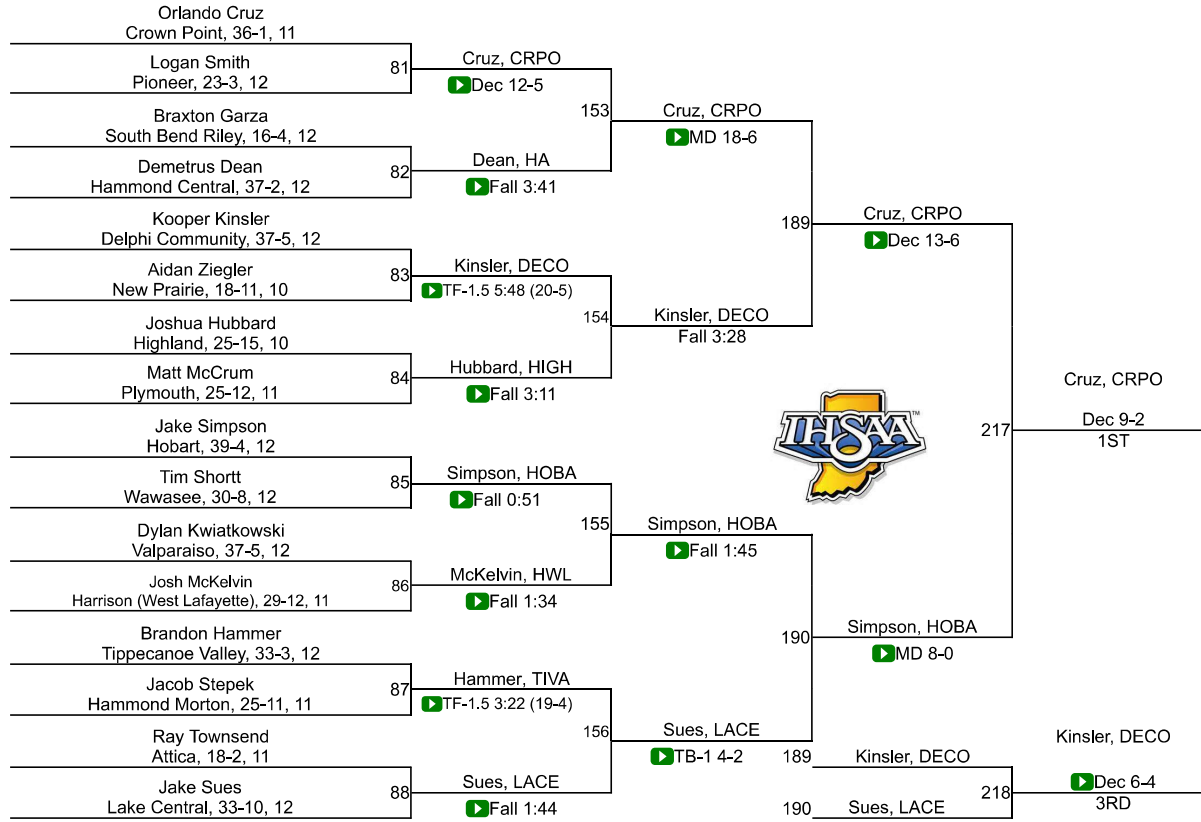

38	East Chicago Central	0.0
38	Faith Christian	0.0
38	Glenn	0.0
38	Hammond Morton	0.0
38	Hanover Central	0.0
38	Lafayette Central Catholic	0.0
38	Lake Station Edison	0.0
38	Pioneer	0.0
38	South Bend Adams	0.0
38	South Bend Riley	0.0
38	South Bend Saint Joseph	0.0
38	Triton	0.0
38	Wheeler	0.0
38	Whiting	0.0
38	Winamac Community.	0.0

IHSAA Semi-State @ East Chicago Semi-State

160

IHSAA Semi-State @ East Chicago Semi-State

170

IHSAA Semi-State @ East Chicago Semi-State

182

IHSAA Semi-State @ East Chicago Semi-State

195