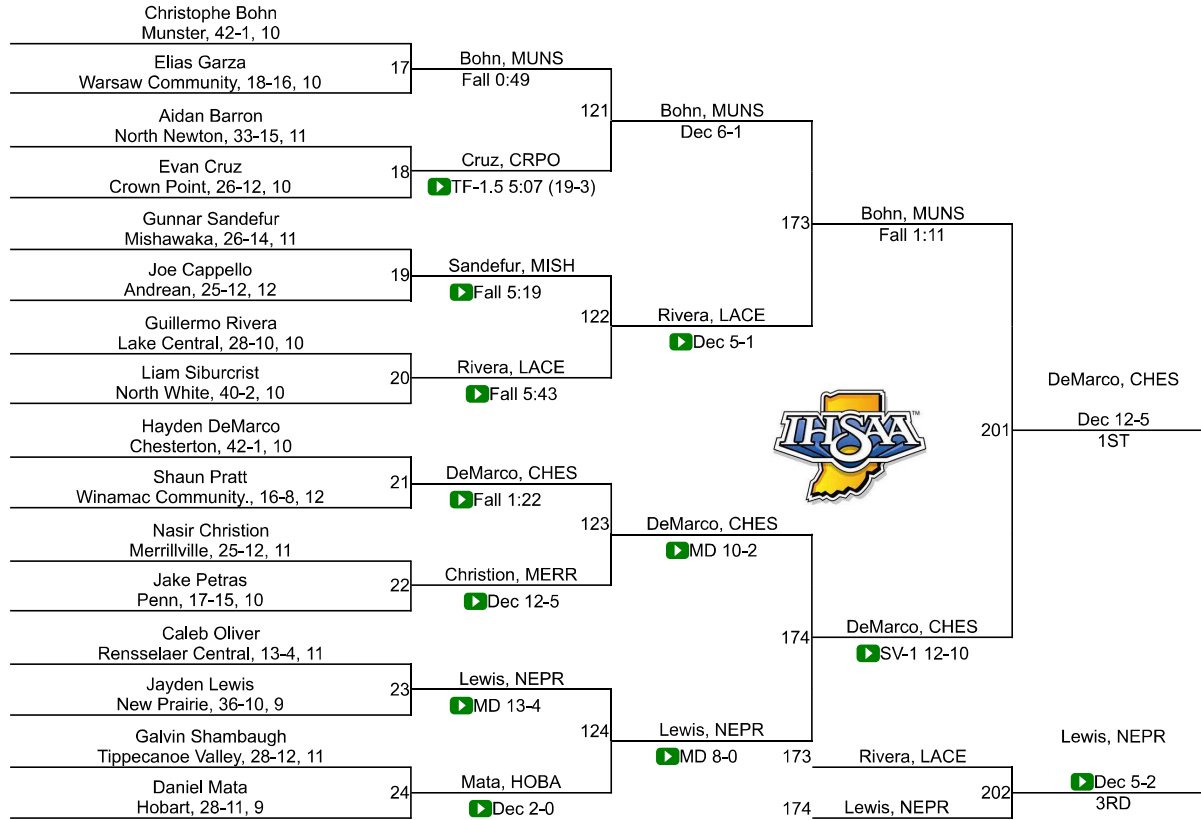

38	East Chicago Central	0.0
38	Faith Christian	0.0
38	Glenn	0.0
38	Hammond Morton	0.0
38	Hanover Central	0.0
38	Lafayette Central Catholic	0.0
38	Lake Station Edison	0.0
38	Pioneer	0.0
38	South Bend Adams	0.0
38	South Bend Riley	0.0
38	South Bend Saint Joseph	0.0
38	Triton	0.0
38	Wheeler	0.0
38	Whiting	0.0
38	Winamac Community.	0.0

IHSAA Semi-State @ East Chicago Semi-State

106

IHSAA Semi-State @ East Chicago Semi-State

113

IHSAA Semi-State @ East Chicago Semi-State

120

IHSAA Semi-State @ East Chicago Semi-State

126

IHSAA Semi-State @ East Chicago Semi-State

132

IHSAA Semi-State @ East Chicago Semi-State

138

IHSAA Semi-State @ East Chicago Semi-State

145

IHSAA Semi-State @ East Chicago Semi-State

152