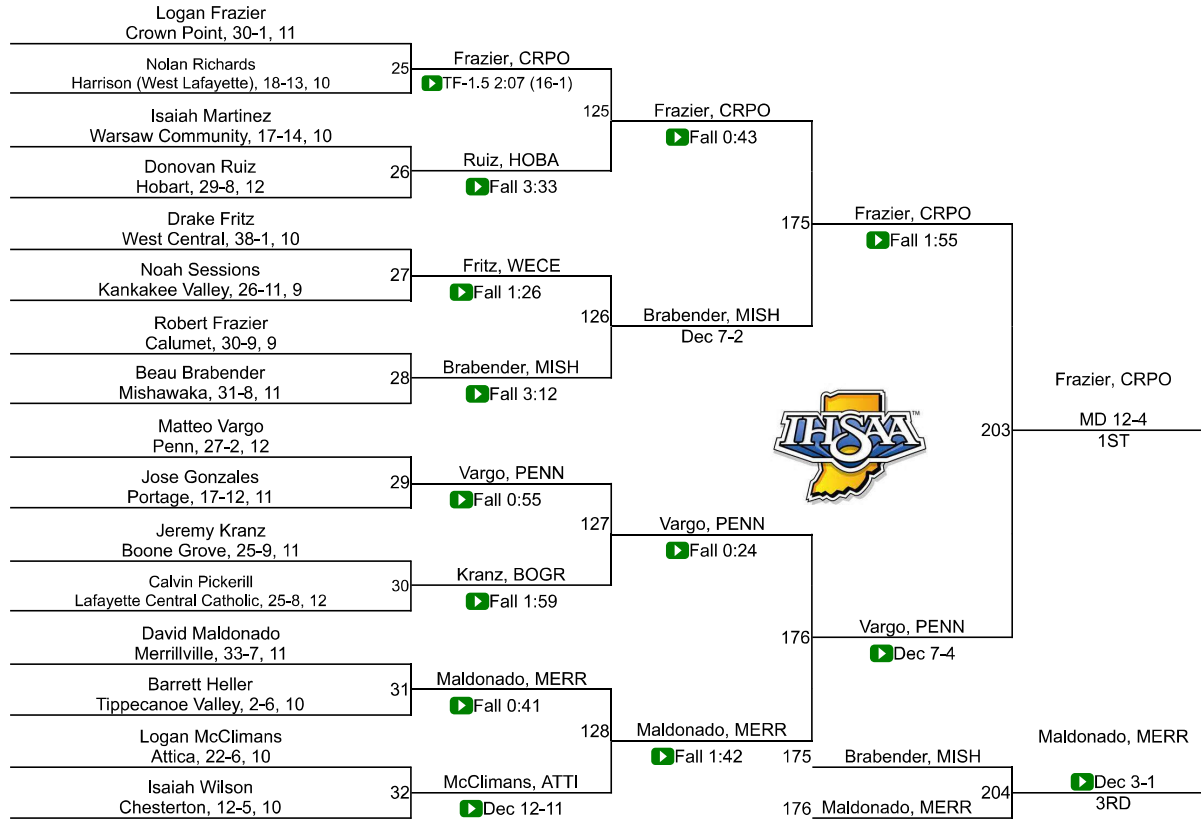

38	East Chicago Central	0.0
38	Faith Christian	0.0
38	Glenn	0.0
38	Hammond Morton	0.0
38	Hanover Central	0.0
38	Lafayette Central Catholic	0.0
38	Lake Station Edison	0.0
38	Pioneer	0.0
38	South Bend Adams	0.0
38	South Bend Riley	0.0
38	South Bend Saint Joseph	0.0
38	Triton	0.0
38	Wheeler	0.0
38	Whiting	0.0
38	Winamac Community.	0.0

IHSAA Semi-State @ East Chicago Semi-State

106

IHSAA Semi-State @ East Chicago Semi-State

113

IHSAA Semi-State @ East Chicago Semi-State

120

IHSAA Semi-State @ East Chicago Semi-State

126

IHSAA Semi-State @ East Chicago Semi-State

132

IHSAA Semi-State @ East Chicago Semi-State

138

IHSAA Semi-State @ East Chicago Semi-State

145

IHSAA Semi-State @ East Chicago Semi-State

152