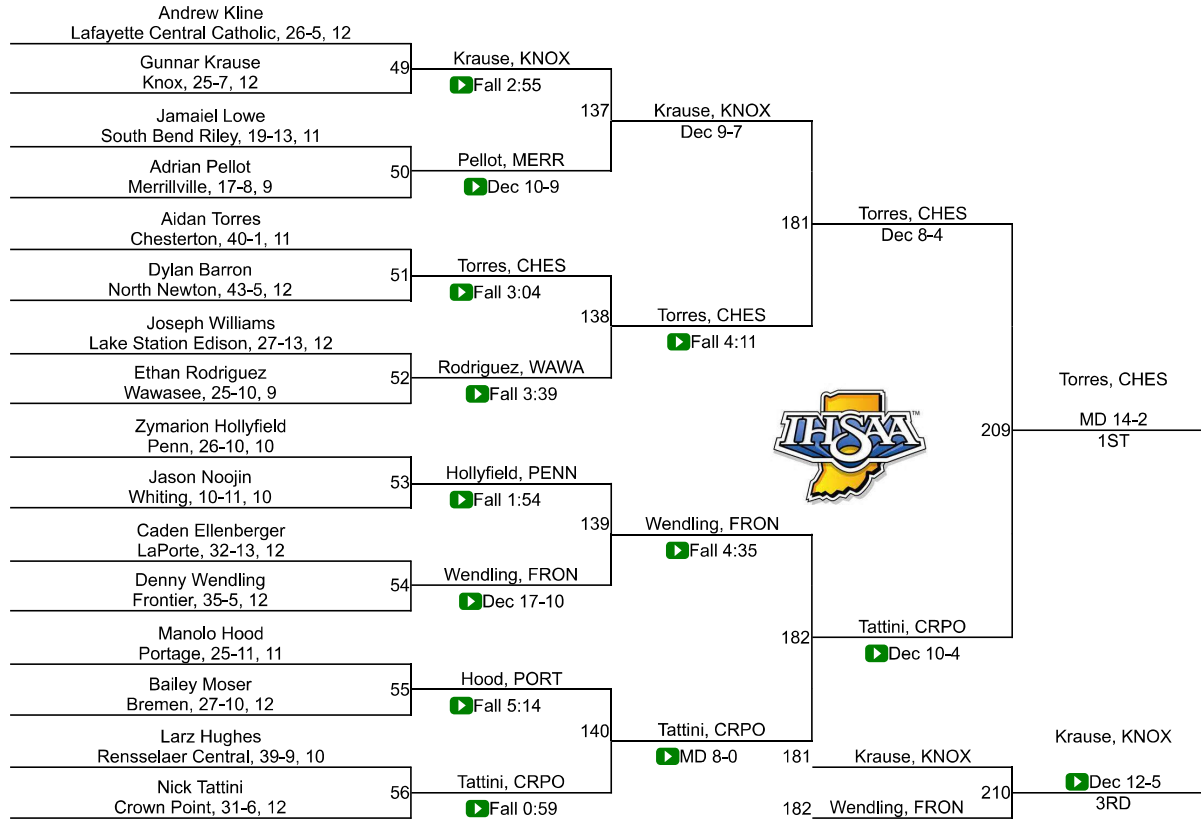

38	East Chicago Central	0.0
38	Faith Christian	0.0
38	Glenn	0.0
38	Hammond Morton	0.0
38	Hanover Central	0.0
38	Lafayette Central Catholic	0.0
38	Lake Station Edison	0.0
38	Pioneer	0.0
38	South Bend Adams	0.0
38	South Bend Riley	0.0
38	South Bend Saint Joseph	0.0
38	Triton	0.0
38	Wheeler	0.0
38	Whiting	0.0
38	Winamac Community.	0.0

IHSAA Semi-State @ East Chicago Semi-State

132

IHSAA Semi-State @ East Chicago Semi-State

138

IHSAA Semi-State @ East Chicago Semi-State

145

IHSAA Semi-State @ East Chicago Semi-State

152