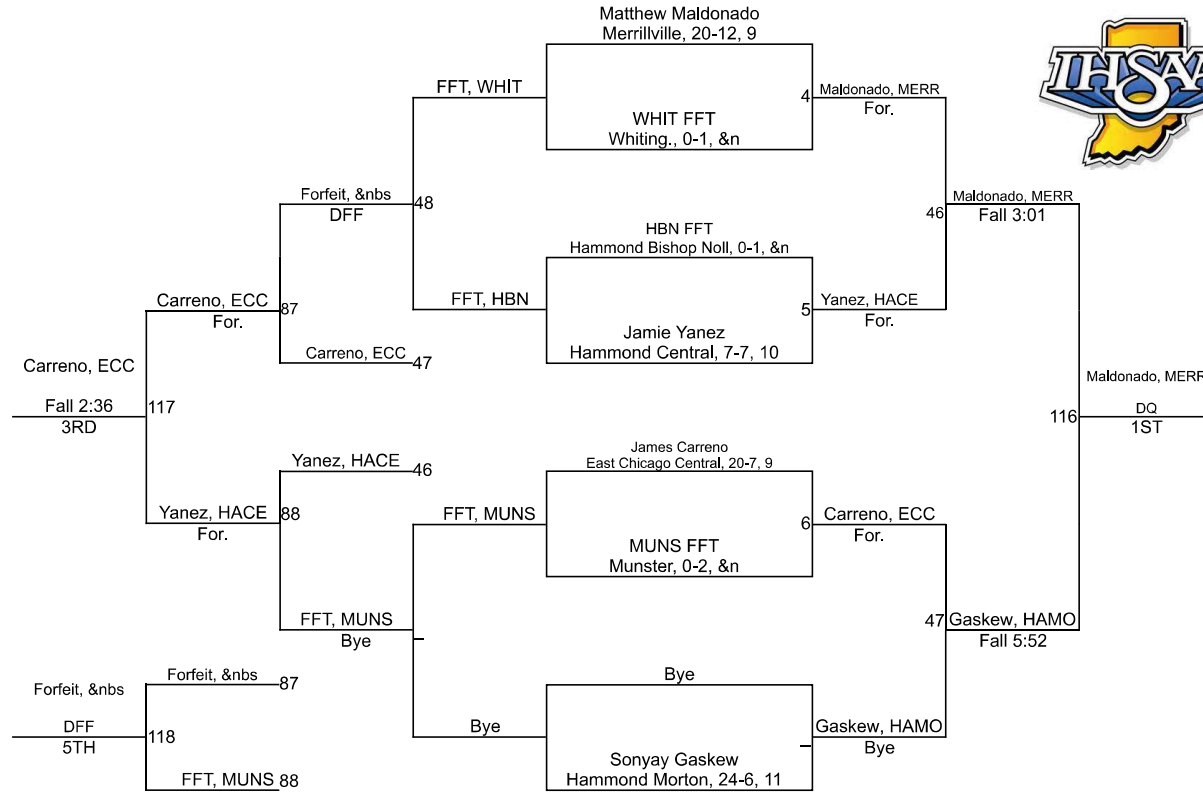

Team Scores

Printed on 01/31/2022 08:02 p.m.

Team Scores		
1	Merrillville	318.0
2	Munster	208.5
3	Hammond Central	198.5
4	Hammond Morton	187.0
5	East Chicago Central	91.0
6	Whiting.	77.0
7	Hammond Bishop Noll	24.0
8	Gary West Side	0.0

IHSAA Sectional @ East Chicago Central Sectional

106

IHSAA Sectional @ East Chicago Central Sectional

113

IHSAA Sectional @ East Chicago Central Sectional

120

IHSAA Sectional @ East Chicago Central Sectional