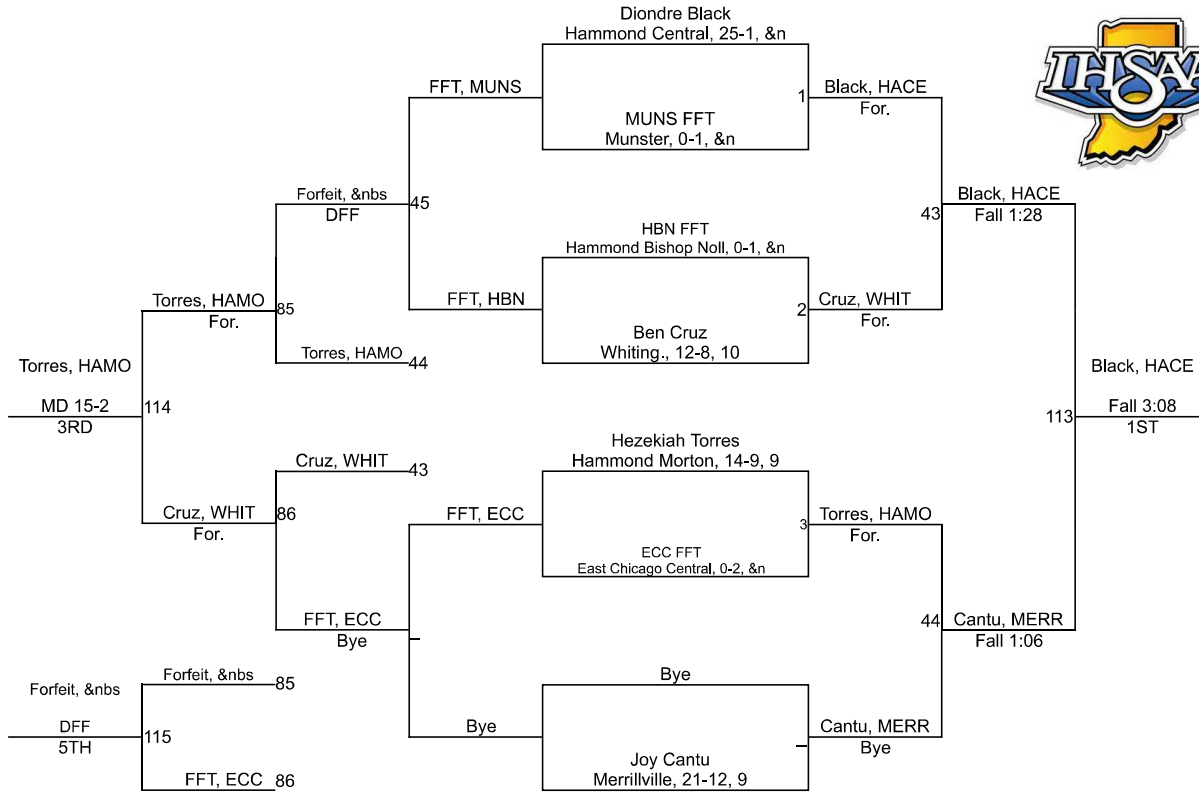

Team Scores

Printed on 01/31/2022 08:02 p.m.

Team Scores		
1	Merrillville	318.0
2	Munster	208.5
3	Hammond Central	198.5
4	Hammond Morton	187.0
5	East Chicago Central	91.0
6	Whiting.	77.0
7	Hammond Bishop Noll	24.0
8	Gary West Side	0.0

IHSAA Sectional @ East Chicago Central Sectional

106