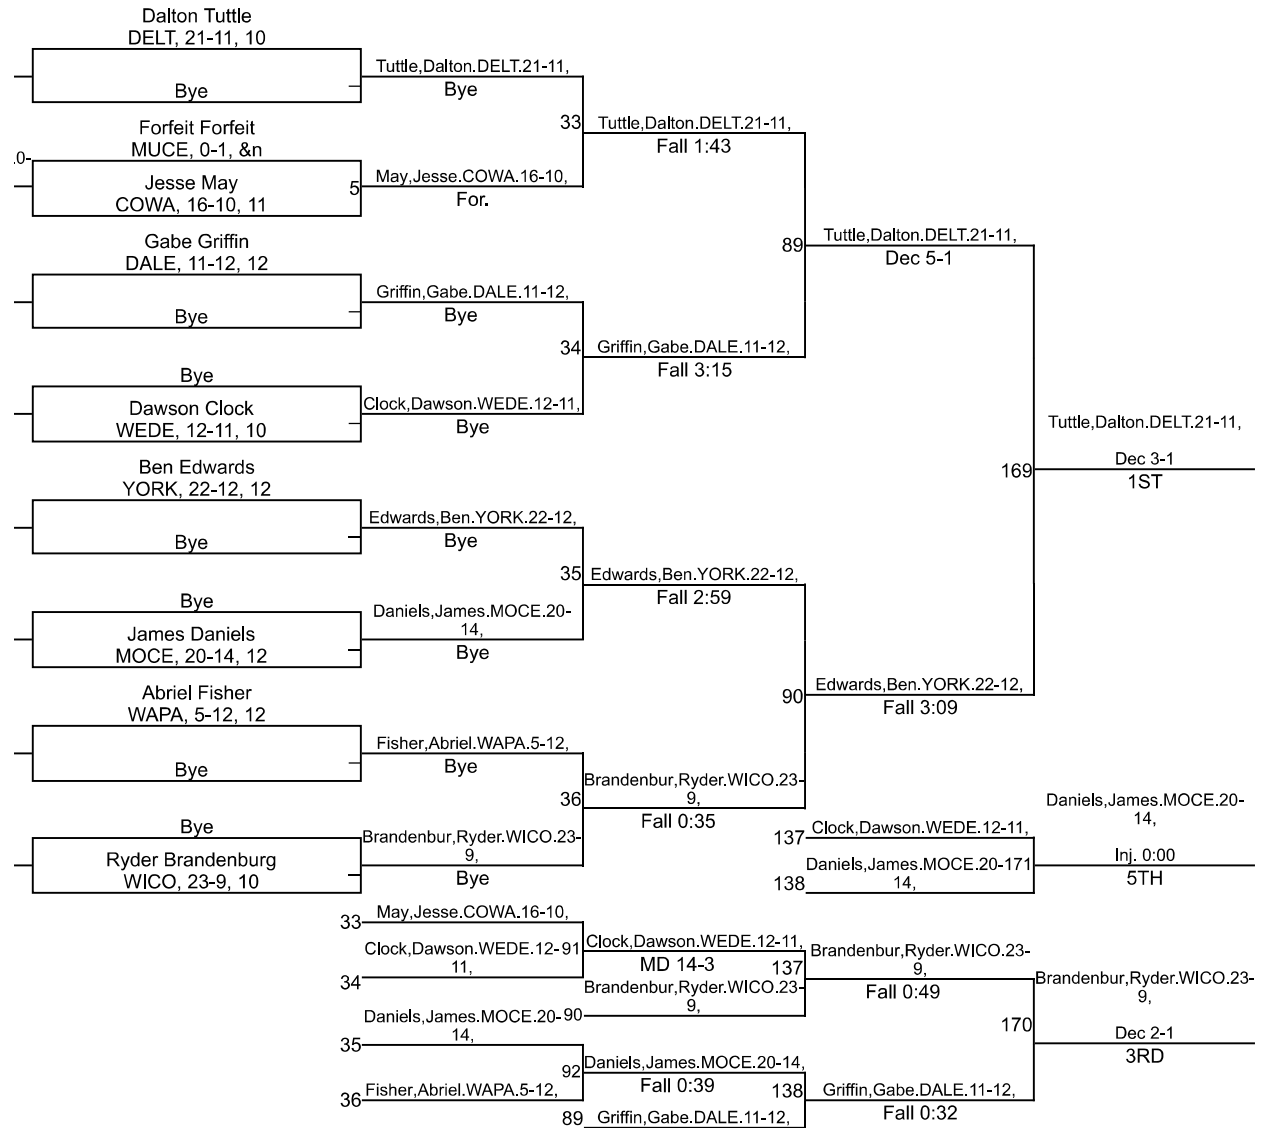

Team Scores

Printed on 01/31/2022 07:58 p.m.

Team Scores		
1	Delta	208.0
2	Yorktown.	204.0
3	Cowan	179.0
4	Monroe Central	168.0
5	Daleville	162.0
6	Winchester Community	109.0
7	Muncie Central	94.0
8	Wapahani	43.0
9	Wes-Del	38.0
10	Randolph Southern	10.0

IHSAA Sectional @ Delta Sectional

120

IHSAA Sectional @ Delta Sectional

132

IHSAA Sectional @ Delta Sectional

138

IHSAA Sectional @ Delta Sectional

160