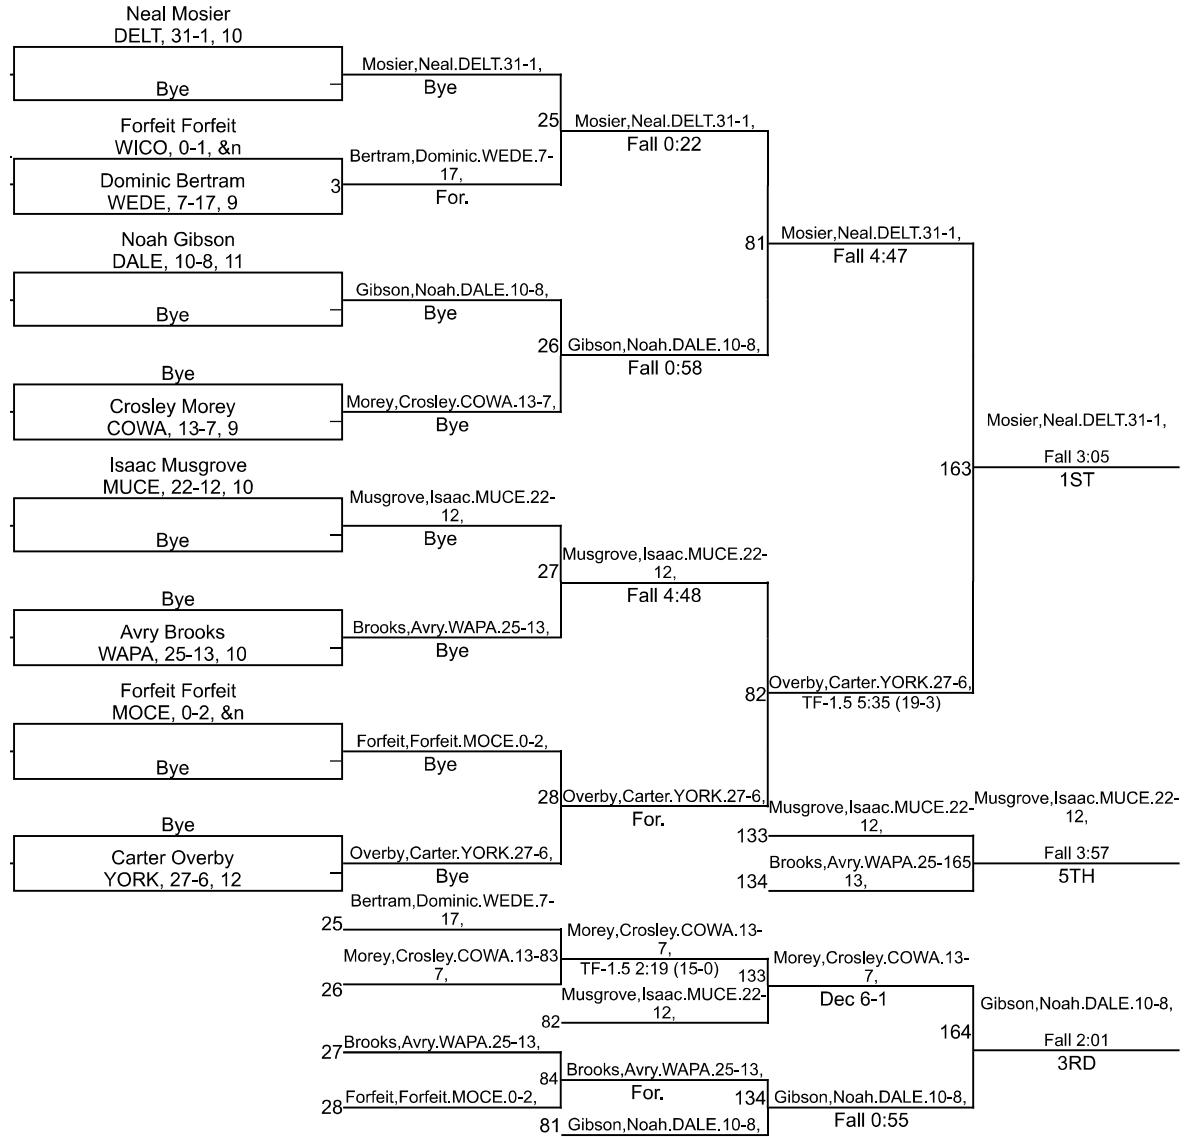

Team Scores

Printed on 01/31/2022 07:58 p.m.

Team Scores		
1	Delta	208.0
2	Yorktown.	204.0
3	Cowan	179.0
4	Monroe Central	168.0
5	Daleville	162.0
6	Winchester Community	109.0
7	Muncie Central	94.0
8	Wapahani	43.0
9	Wes-Del	38.0
10	Randolph Southern	10.0

IHSAA Sectional @ Delta Sectional

120

IHSAA Sectional @ Delta Sectional

132

IHSAA Sectional @ Delta Sectional

138

IHSAA Sectional @ Delta Sectional

160