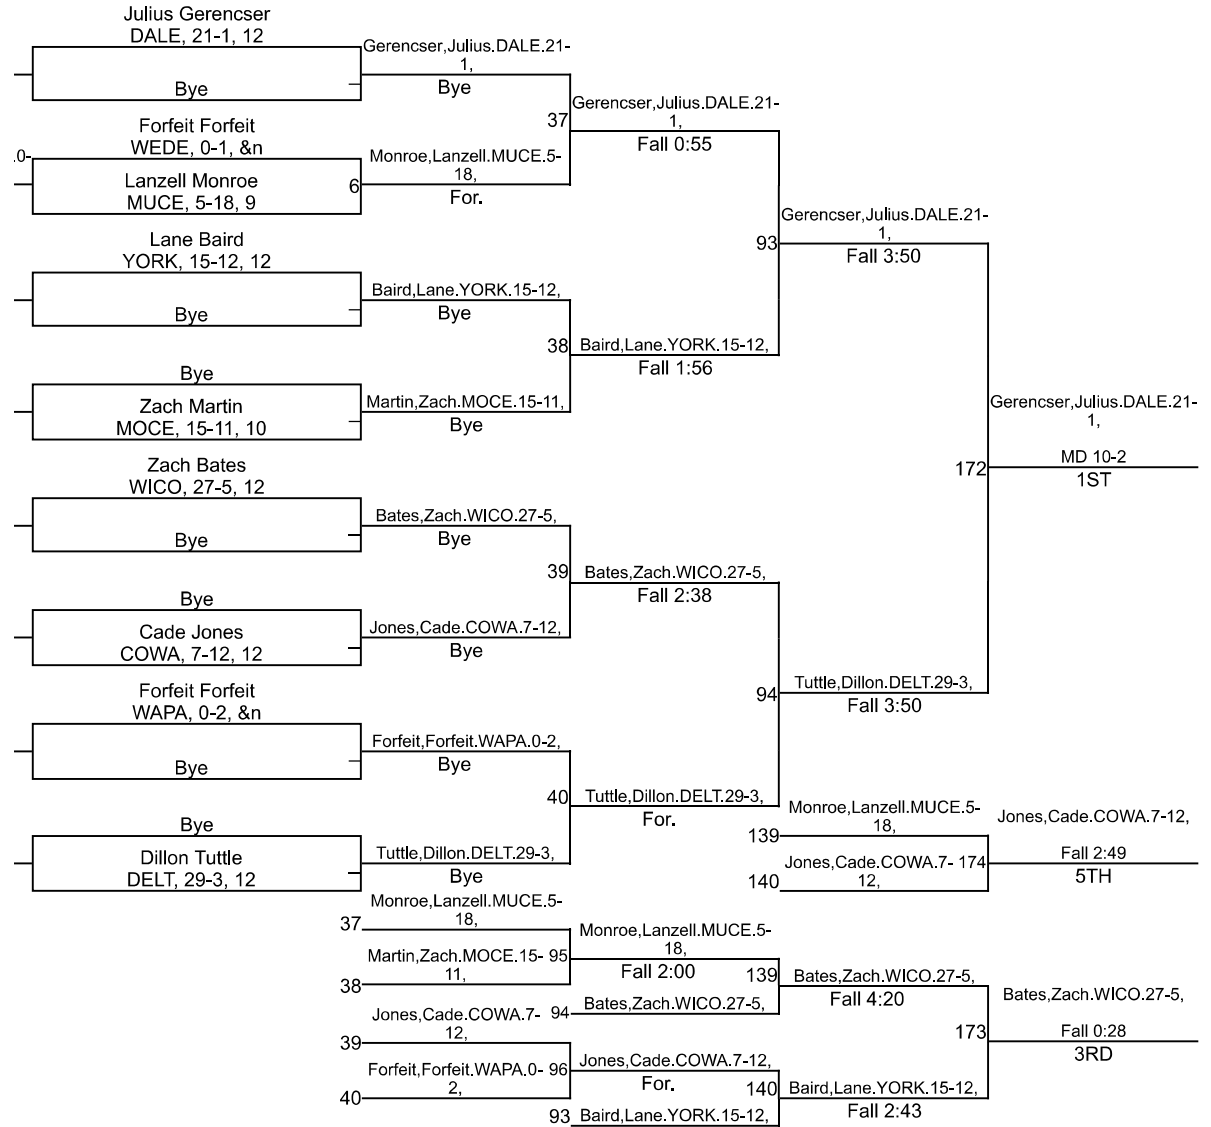

Team Scores

Printed on 01/31/2022 07:58 p.m.

Team Scores		
1	Delta	208.0
2	Yorktown.	204.0
3	Cowan	179.0
4	Monroe Central	168.0
5	Daleville	162.0
6	Winchester Community	109.0
7	Muncie Central	94.0
8	Wapahani	43.0
9	Wes-Del	38.0
10	Randolph Southern	10.0

IHSAA Sectional @ Delta Sectional

120

IHSAA Sectional @ Delta Sectional

132

IHSAA Sectional @ Delta Sectional

138

IHSAA Sectional @ Delta Sectional

160