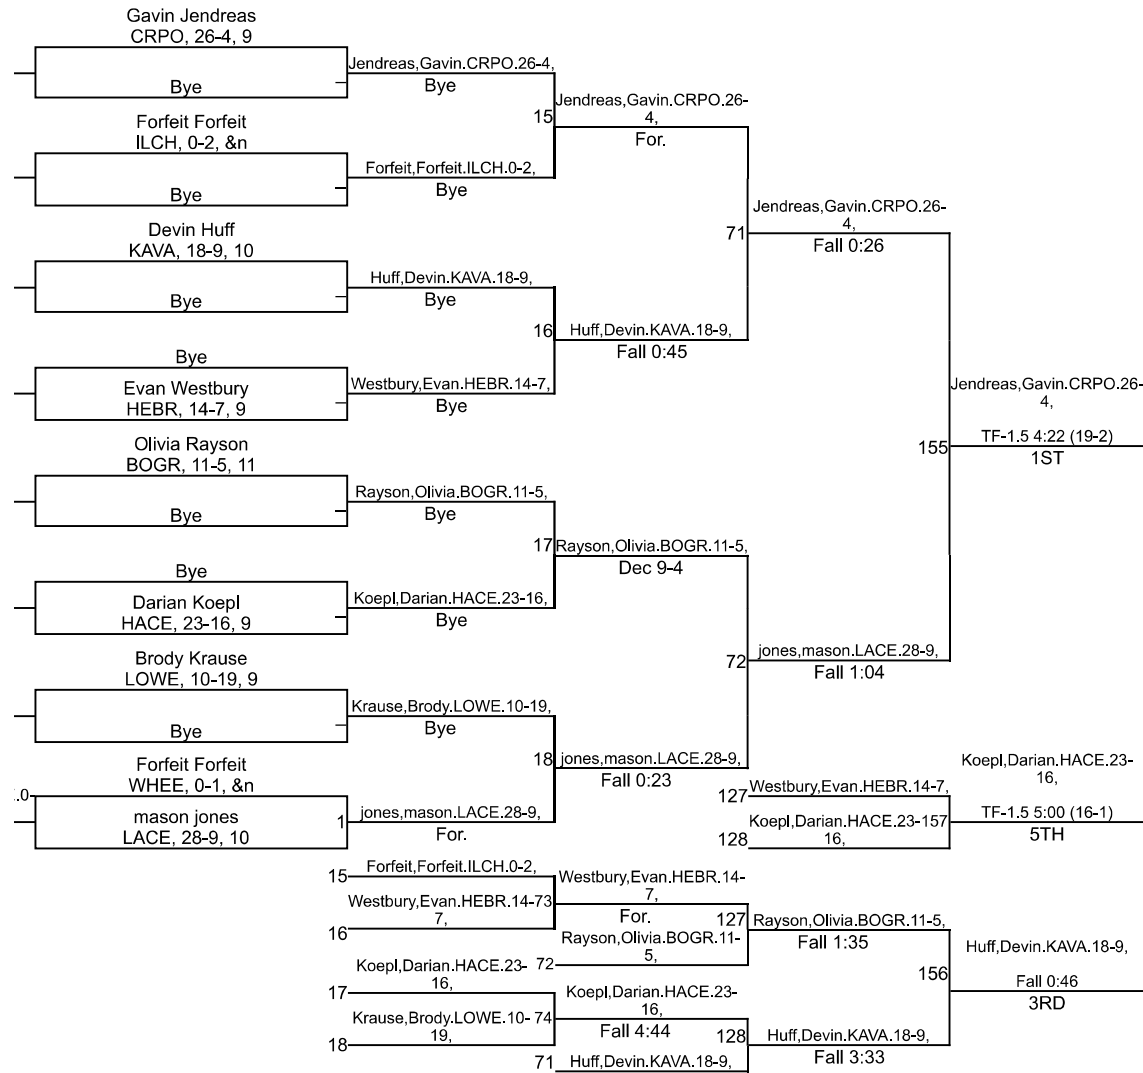

Team Scores

Printed on 01/31/2022 07:07 p.m.

Team Scores		
1	Crown Point	354.5
2	Lake Central	218.0
3	Kankakee Valley	184.5
4	Hanover Central	124.5
5	Hebron	105.0
6	Lowell	78.0
7	Boone Grove	66.0
8	Wheeler.	55.0
9	Illiana Christian	42.0

IHSAA Sectional @ Crown Point Sectional

IHSAA Sectional @ Crown Point Sectional

113

IHSAA Sectional @ Crown Point Sectional

120

IHSAA Sectional @ Crown Point Sectional

126

IHSAA Sectional @ Crown Point Sectional

132

IHSAA Sectional @ Crown Point Sectional

145

IHSAA Sectional @ Crown Point Sectional

152

IHSAA Sectional @ Crown Point Sectional

160

IHSAA Sectional @ Crown Point Sectional