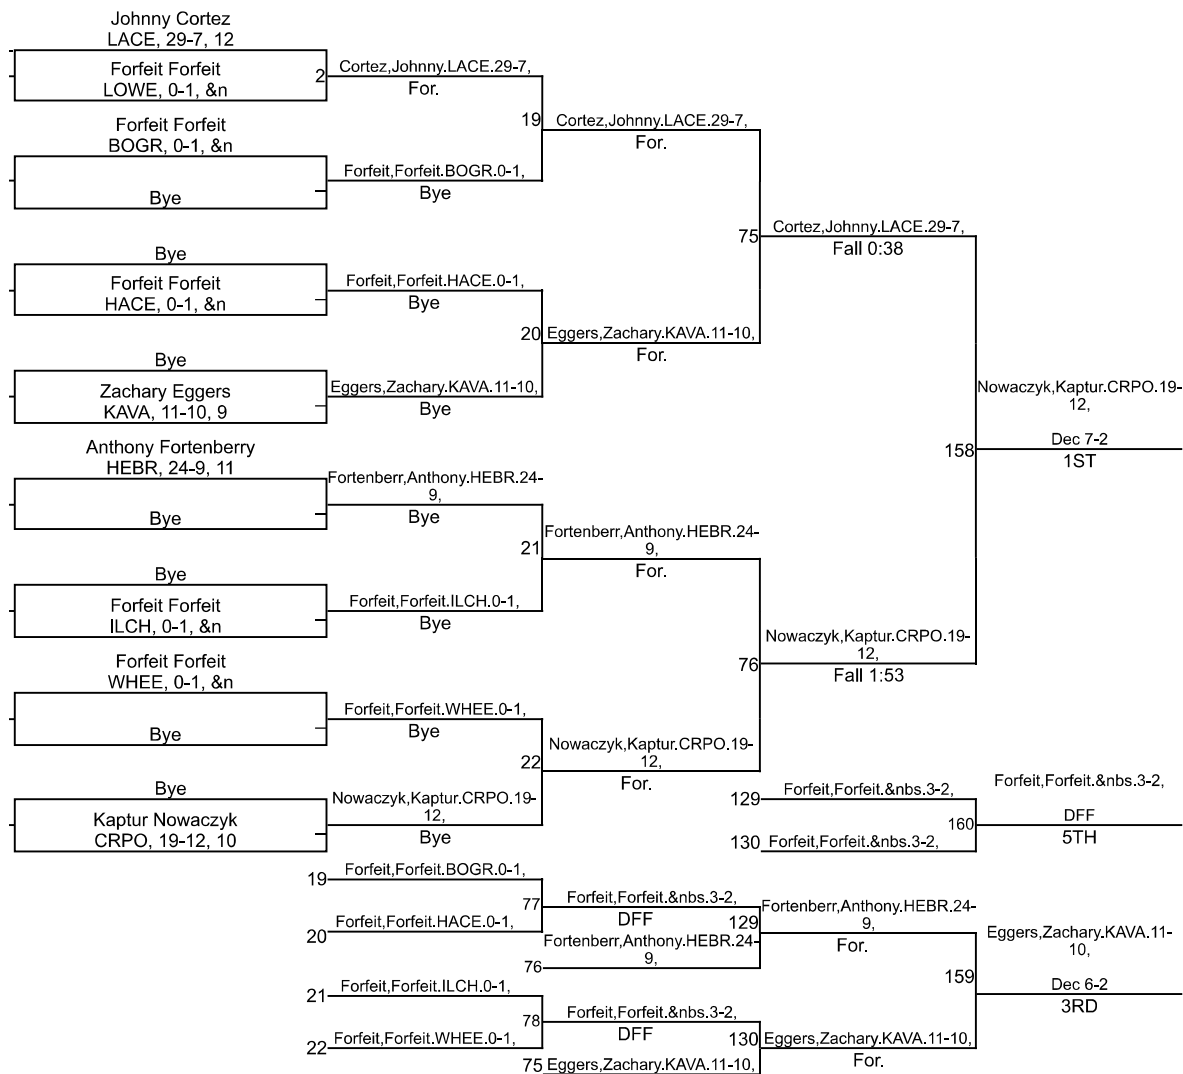

Team Scores

Printed on 01/31/2022 07:07 p.m.

Team Scores		
1	Crown Point	354.5
2	Lake Central	218.0
3	Kankakee Valley	184.5
4	Hanover Central	124.5
5	Hebron	105.0
6	Lowell	78.0
7	Boone Grove	66.0
8	Wheeler.	55.0
9	Illiana Christian	42.0

IHSAA Sectional @ Crown Point Sectional

IHSAA Sectional @ Crown Point Sectional

113

IHSAA Sectional @ Crown Point Sectional

120

IHSAA Sectional @ Crown Point Sectional

126

IHSAA Sectional @ Crown Point Sectional

132

IHSAA Sectional @ Crown Point Sectional

145

IHSAA Sectional @ Crown Point Sectional

152

IHSAA Sectional @ Crown Point Sectional

160

IHSAA Sectional @ Crown Point Sectional