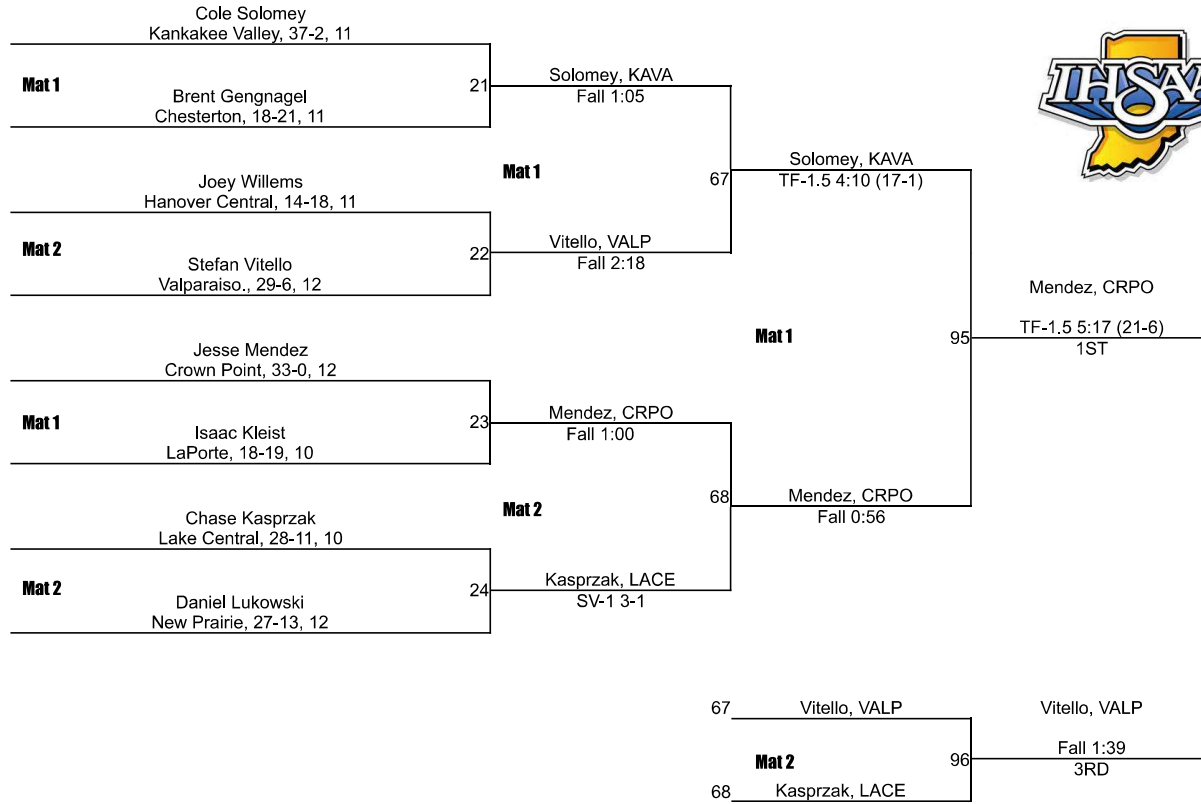

IHSAA Regional @ Crown Point Regional

138