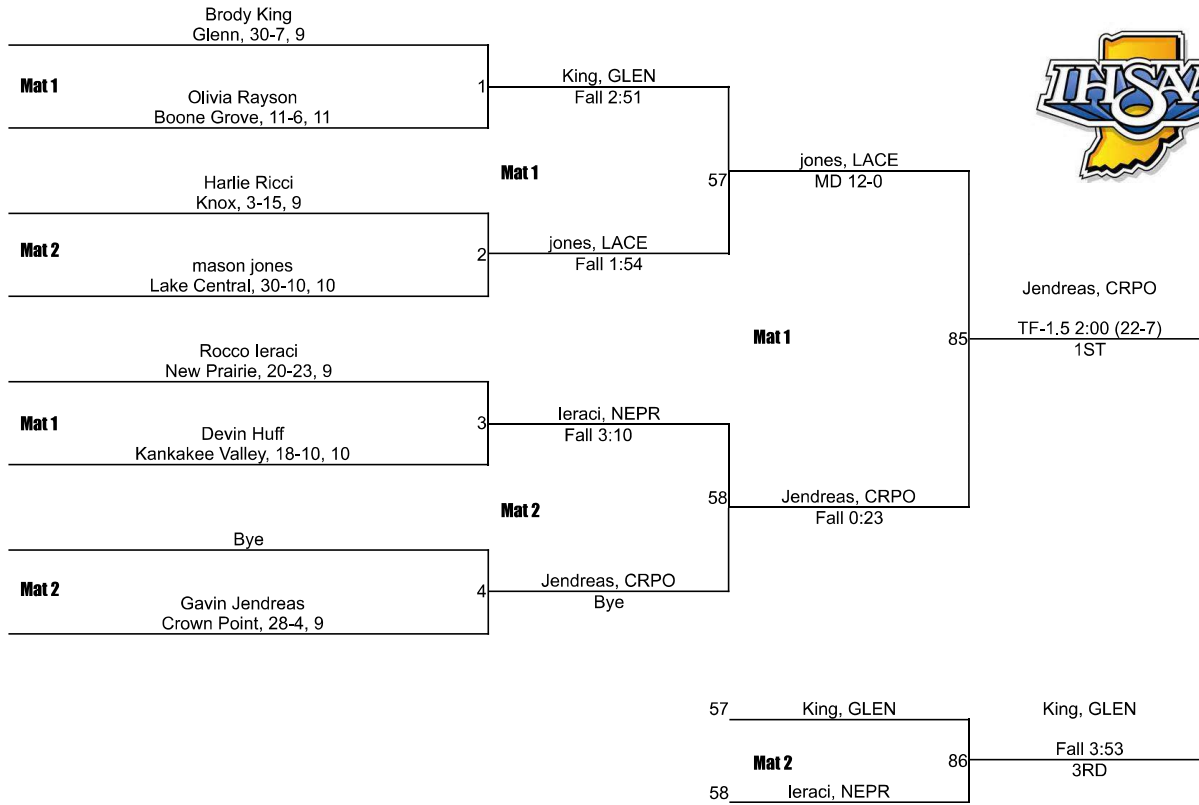

# IHSAA Regional @ Crown Point Regional

106