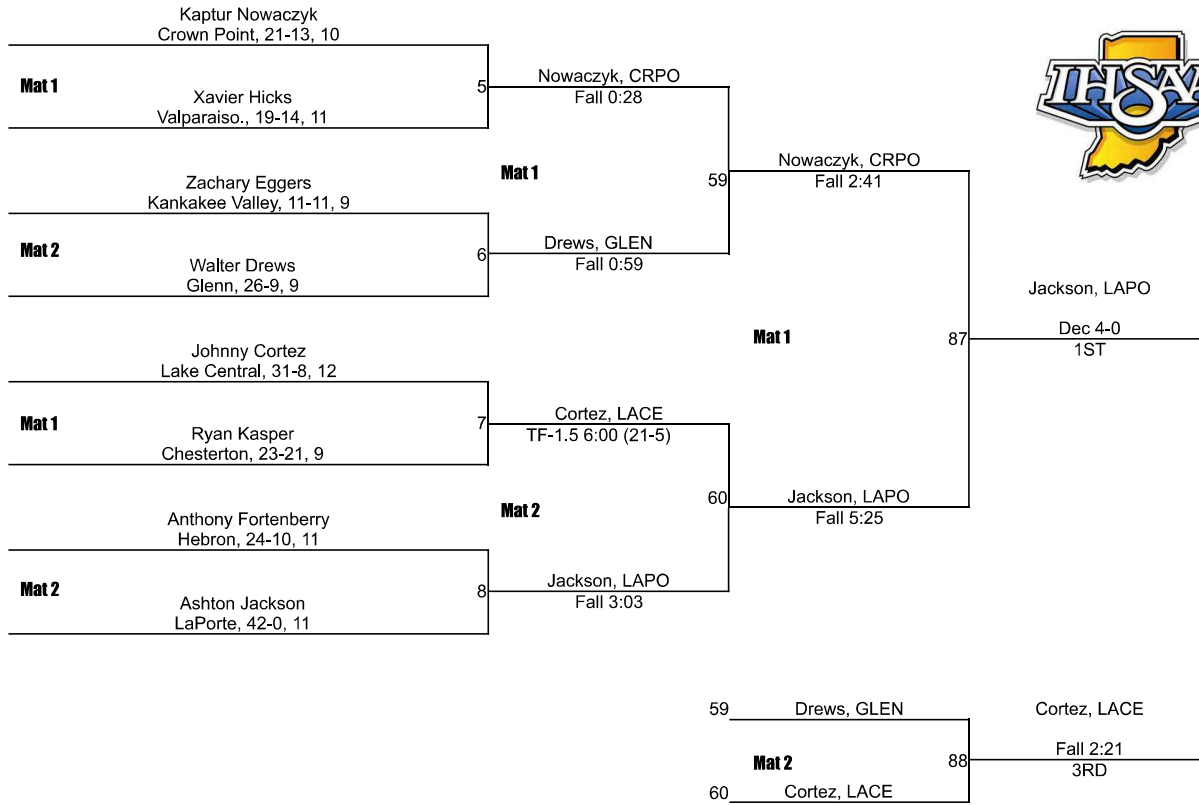

IHSAA Regional @ Crown Point Regional

113