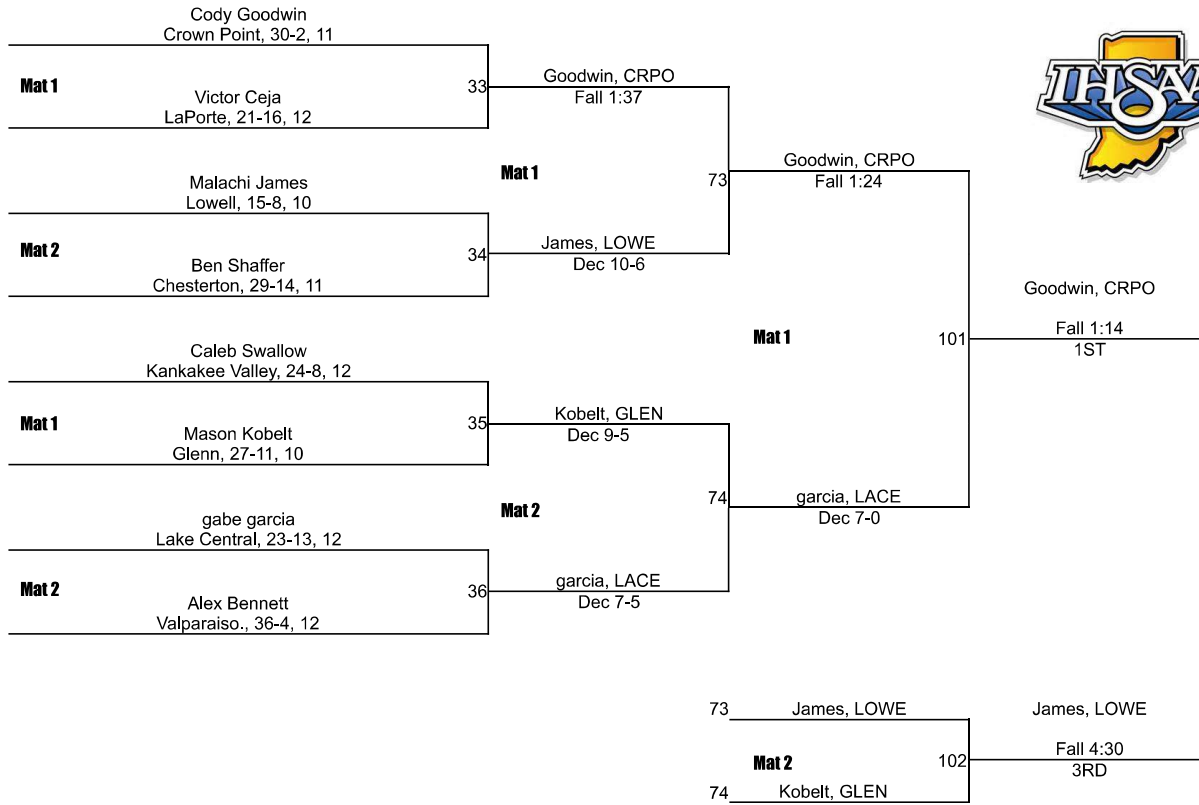

IHSAA Regional @ Crown Point Regional

160