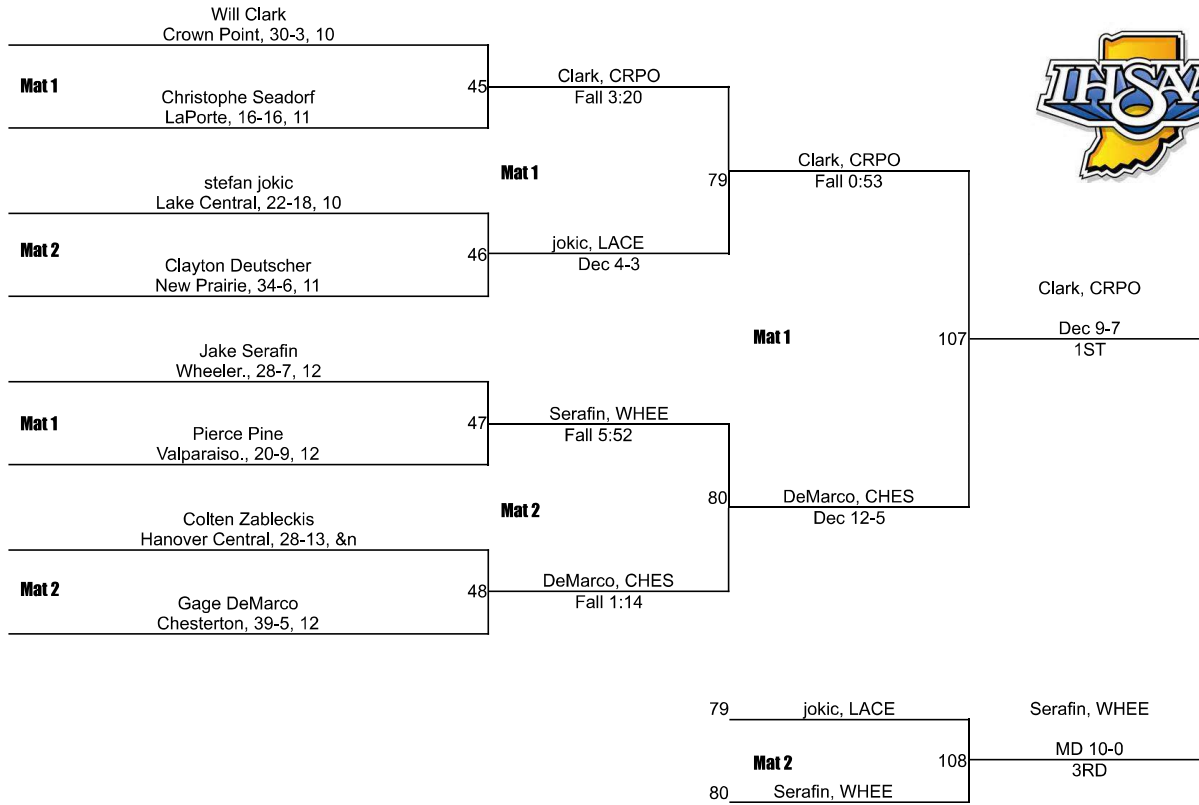

IHSAA Regional @ Crown Point Regional

195