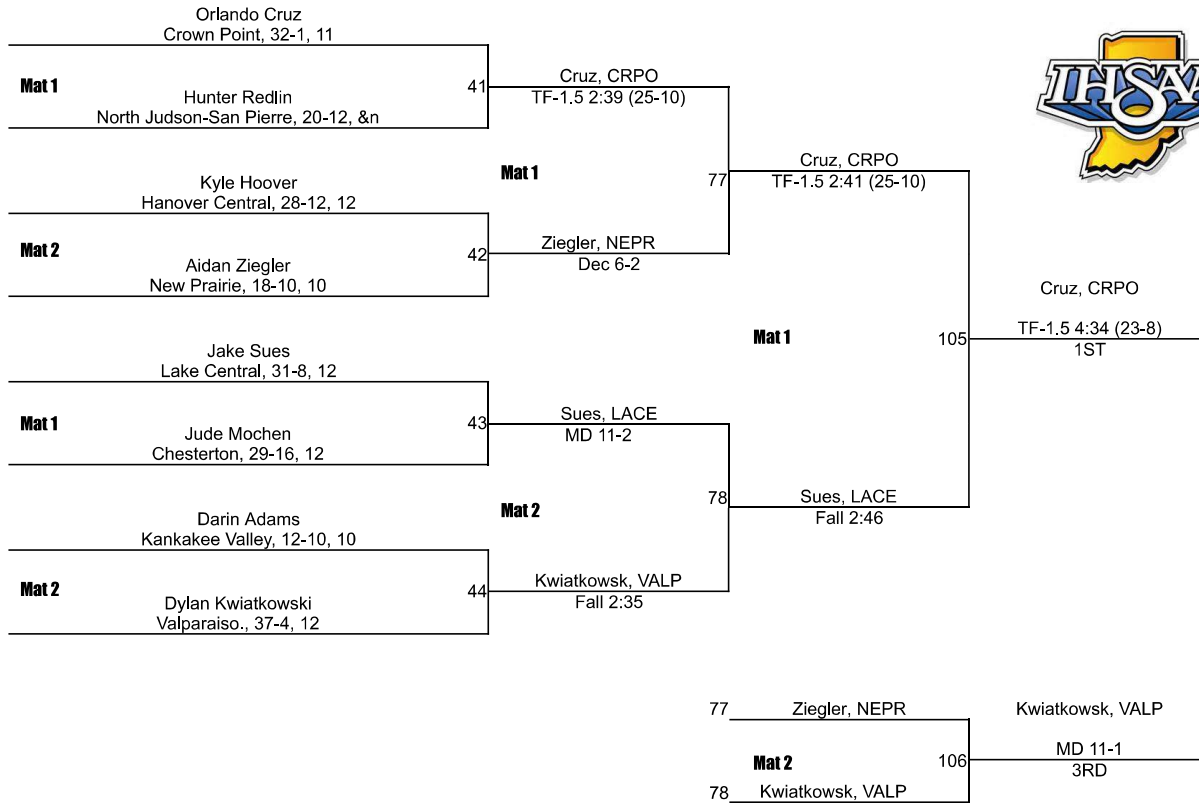

IHSAA Regional @ Crown Point Regional

182