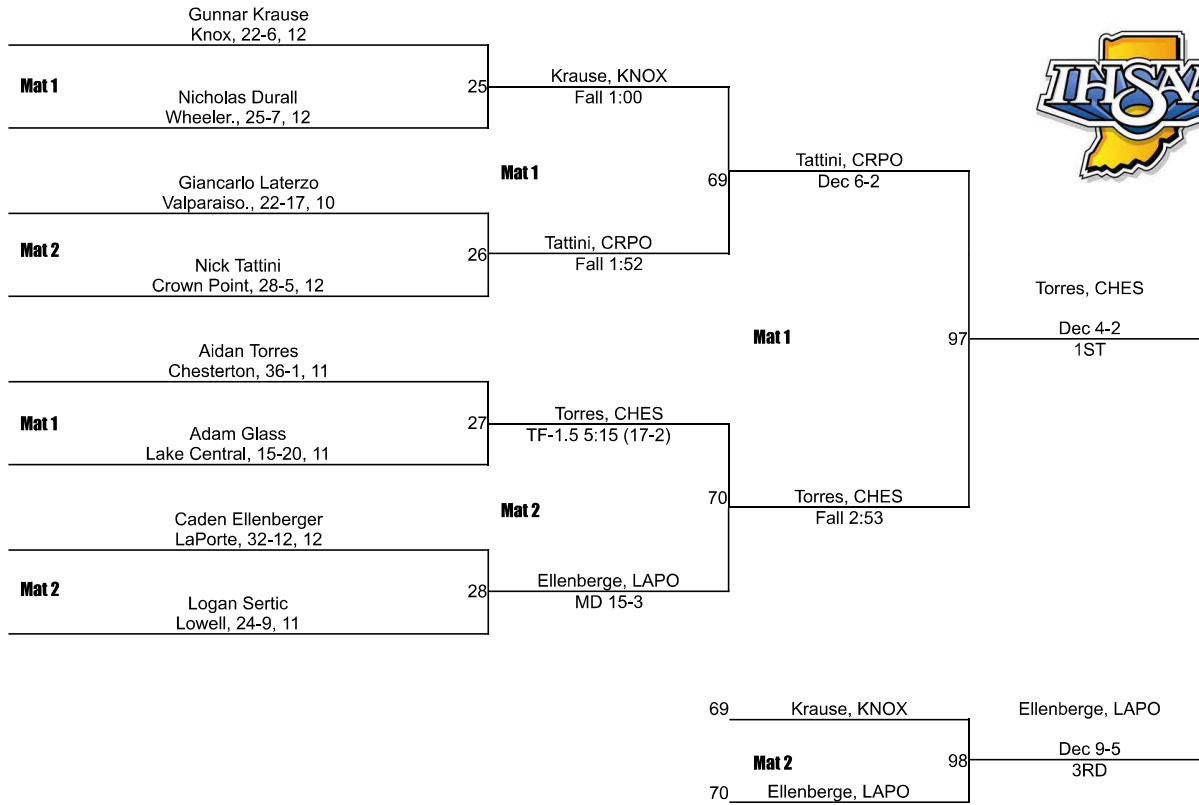

IHSAA Regional @ Crown Point Regional

145