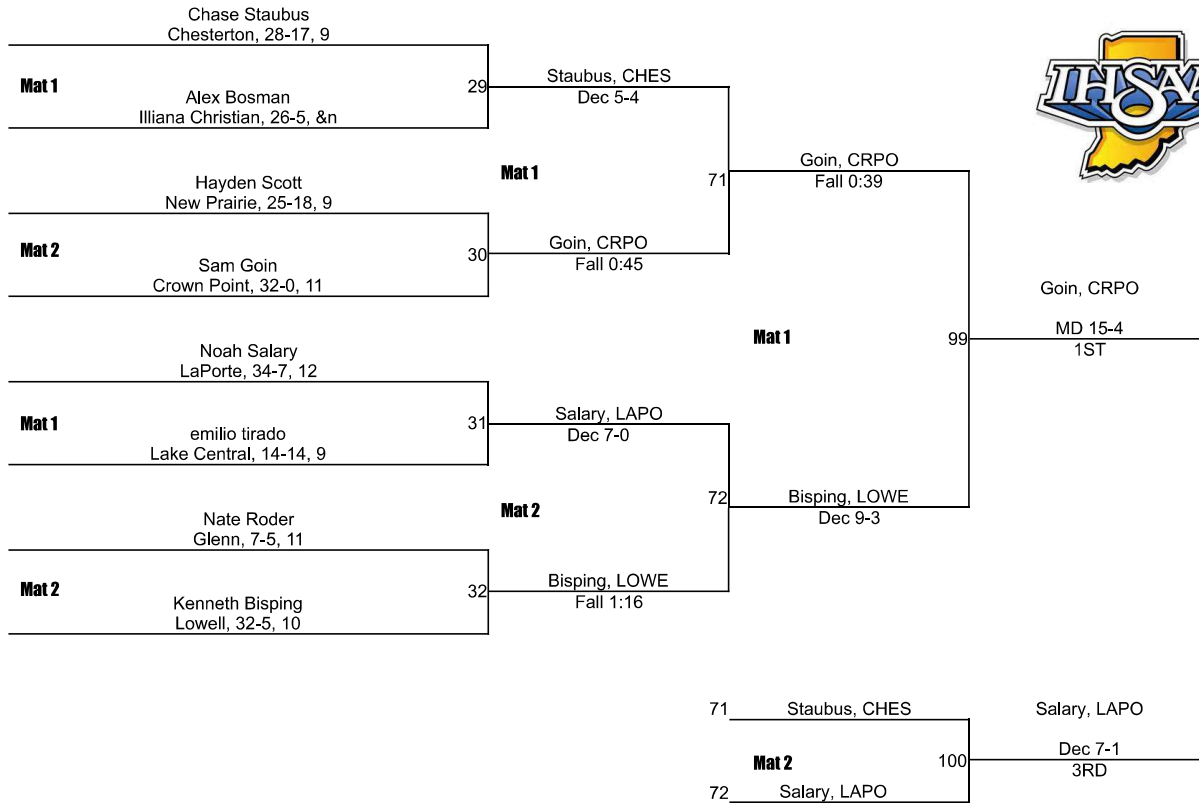

IHSAA Regional @ Crown Point Regional

152