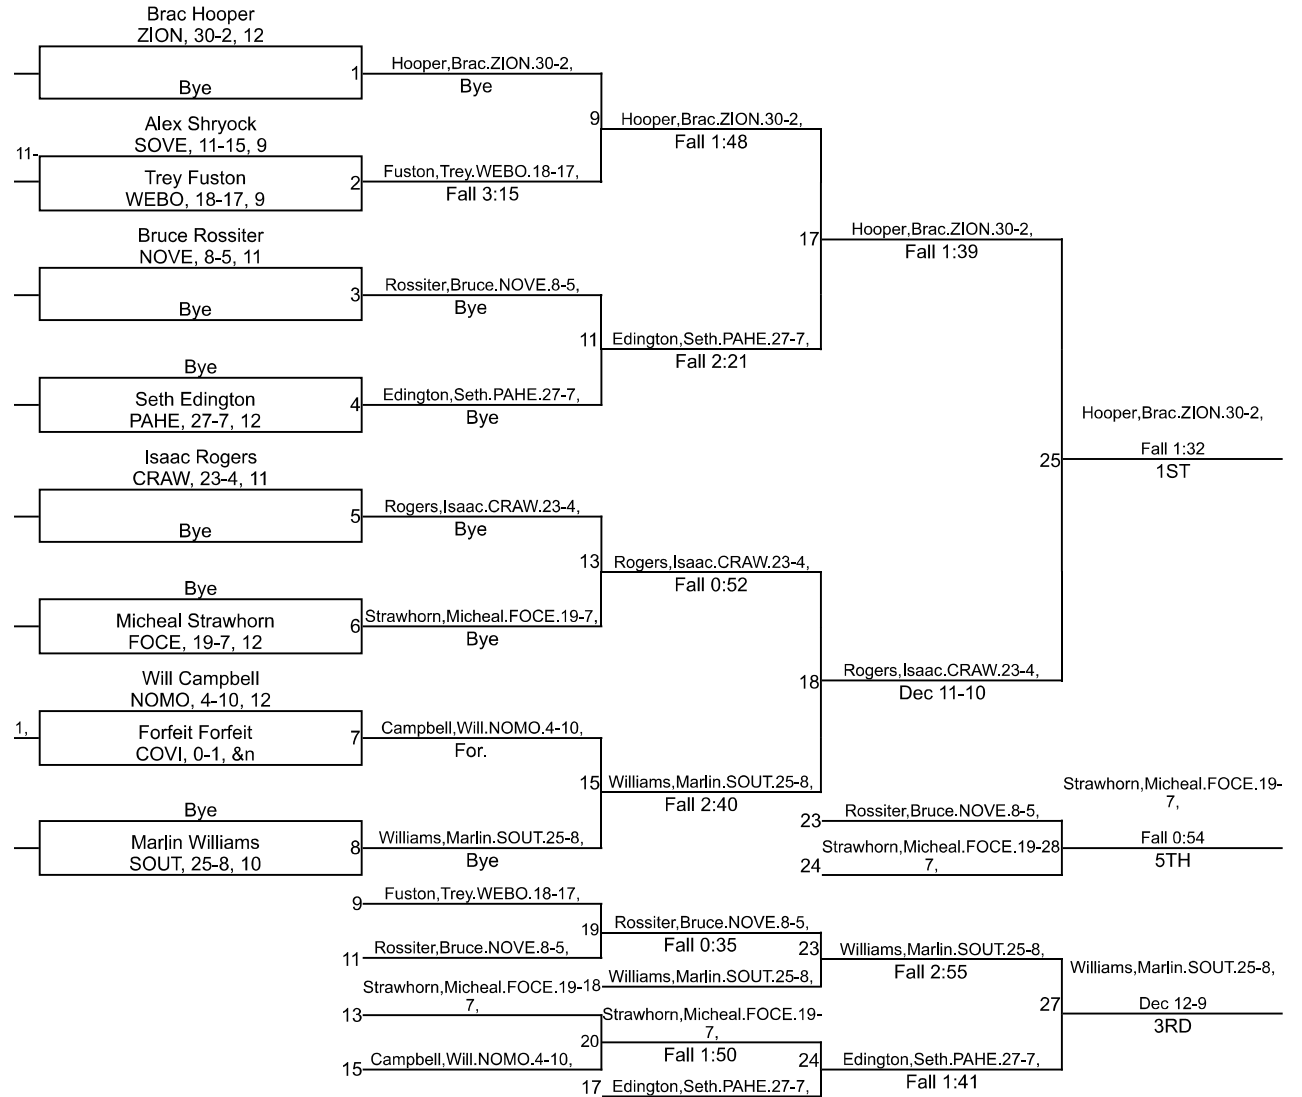

IHSAA Sectional @ Crawfordsville Sectional

145