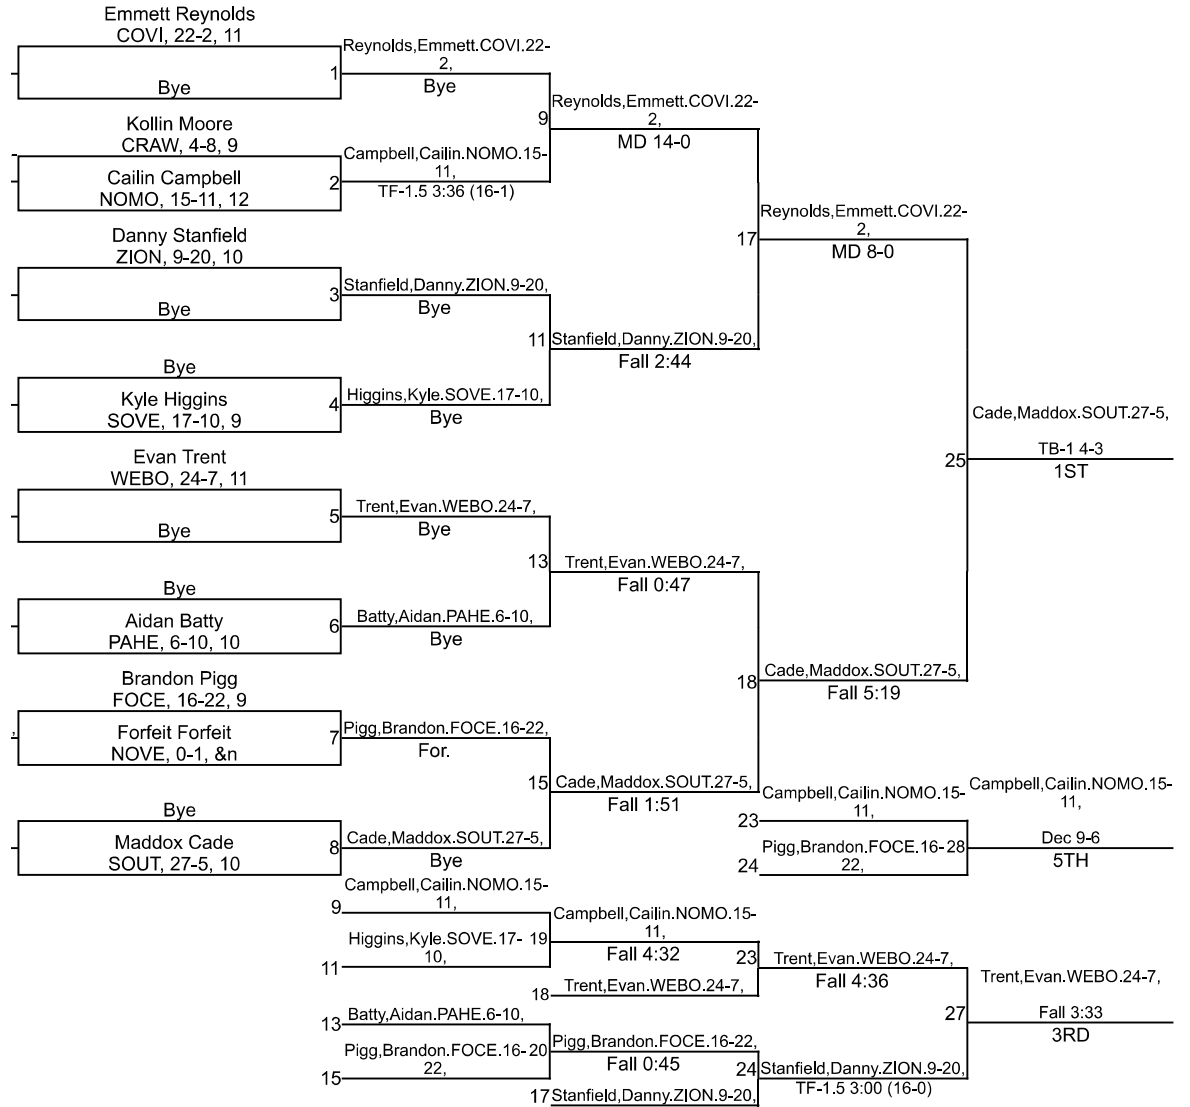

IHSAA Sectional @ Crawfordsville Sectional

132