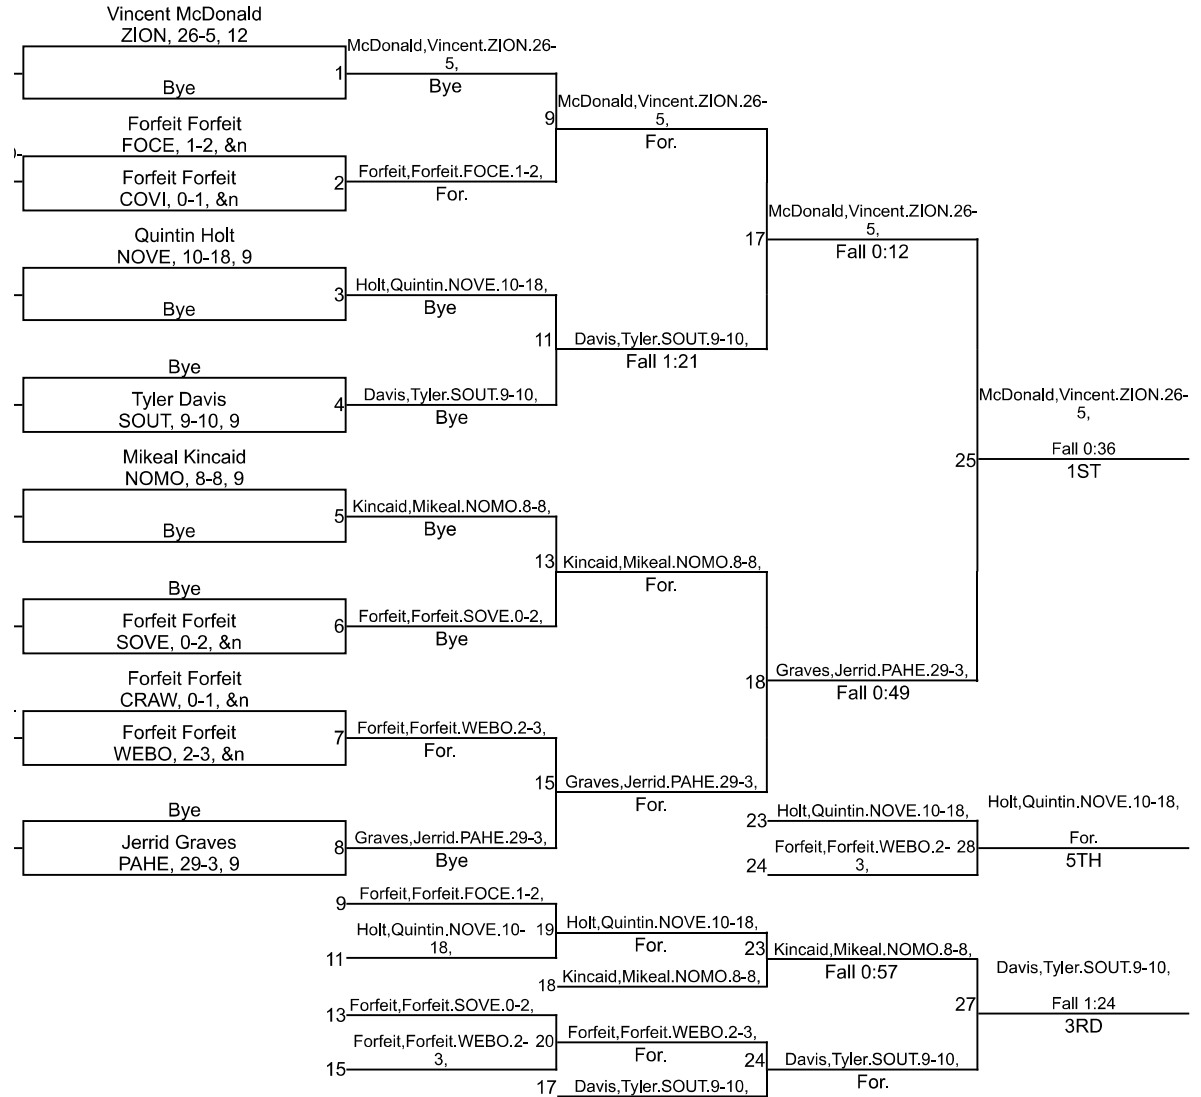

IHSAA Sectional @ Crawfordsville Sectional

182