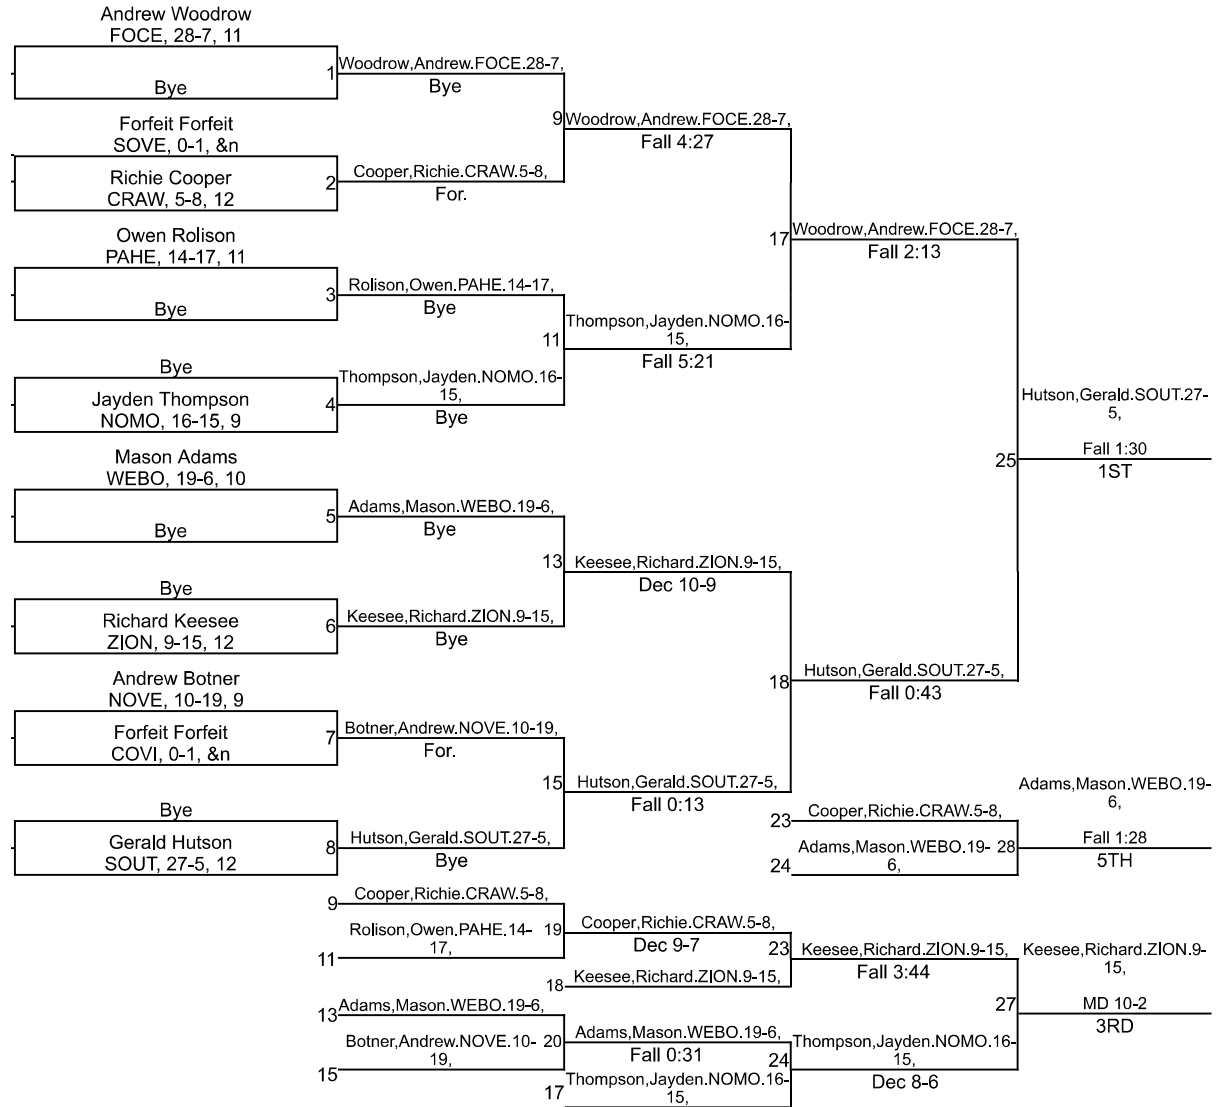

IHSAA Sectional @ Crawfordsville Sectional

138