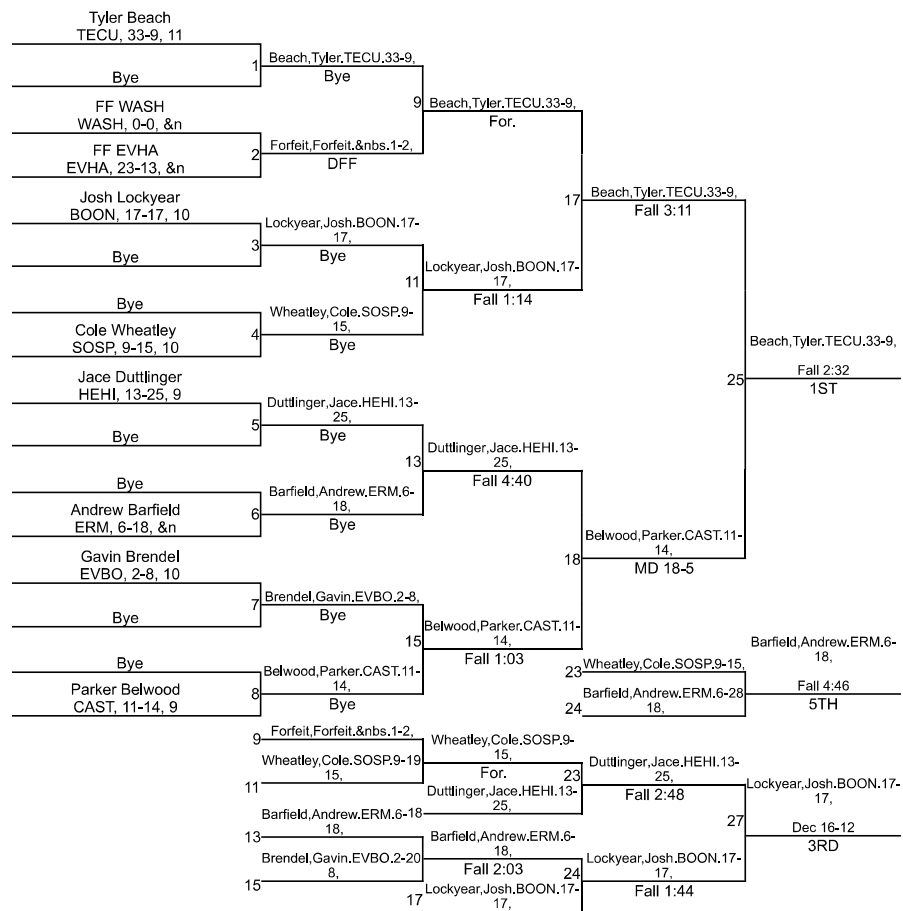

Team Scores

Printed on 01/31/2022 06:57 p.m.

Team Scores		
1	Castle	262.0
2	Heritage Hills	261.0
3	Evansville Reitz Memorial	209.0
4	Boonville	136.0
5	Tecumseh	110.5
6	South Spencer	100.0
7	Washington	84.0
8	Evansville Harrison	58.5
9	Evansville Bosse	27.0

IHSAA Sectional @ Castle Sectional

132

IHSAA Sectional @ Castle Sectional

138

IHSAA Sectional @ Castle Sectional

145

IHSAA Sectional @ Castle Sectional

152