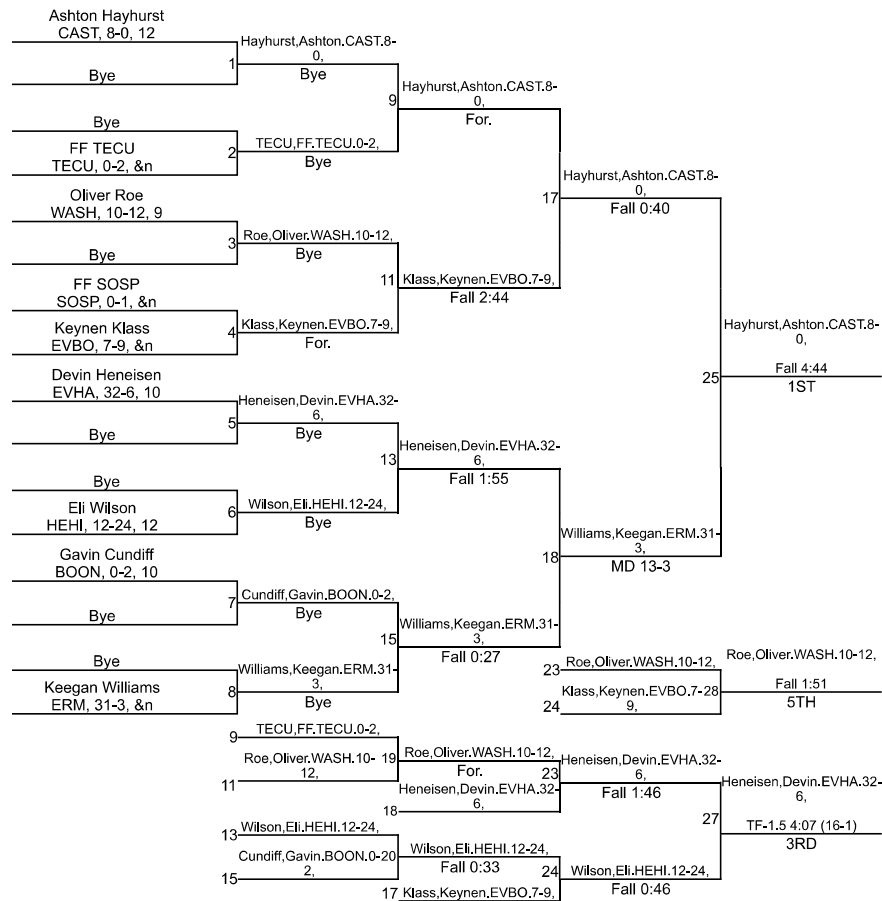

Team Scores

Printed on 01/31/2022 06:57 p.m.

Team Scores		
1	Castle	262.0
2	Heritage Hills	261.0
3	Evansville Reitz Memorial	209.0
4	Boonville	136.0
5	Tecumseh	110.5
6	South Spencer	100.0
7	Washington	84.0
8	Evansville Harrison	58.5
9	Evansville Bosse	27.0

IHSAA Sectional @ Castle Sectional

132

IHSAA Sectional @ Castle Sectional

138

IHSAA Sectional @ Castle Sectional

145

IHSAA Sectional @ Castle Sectional

152