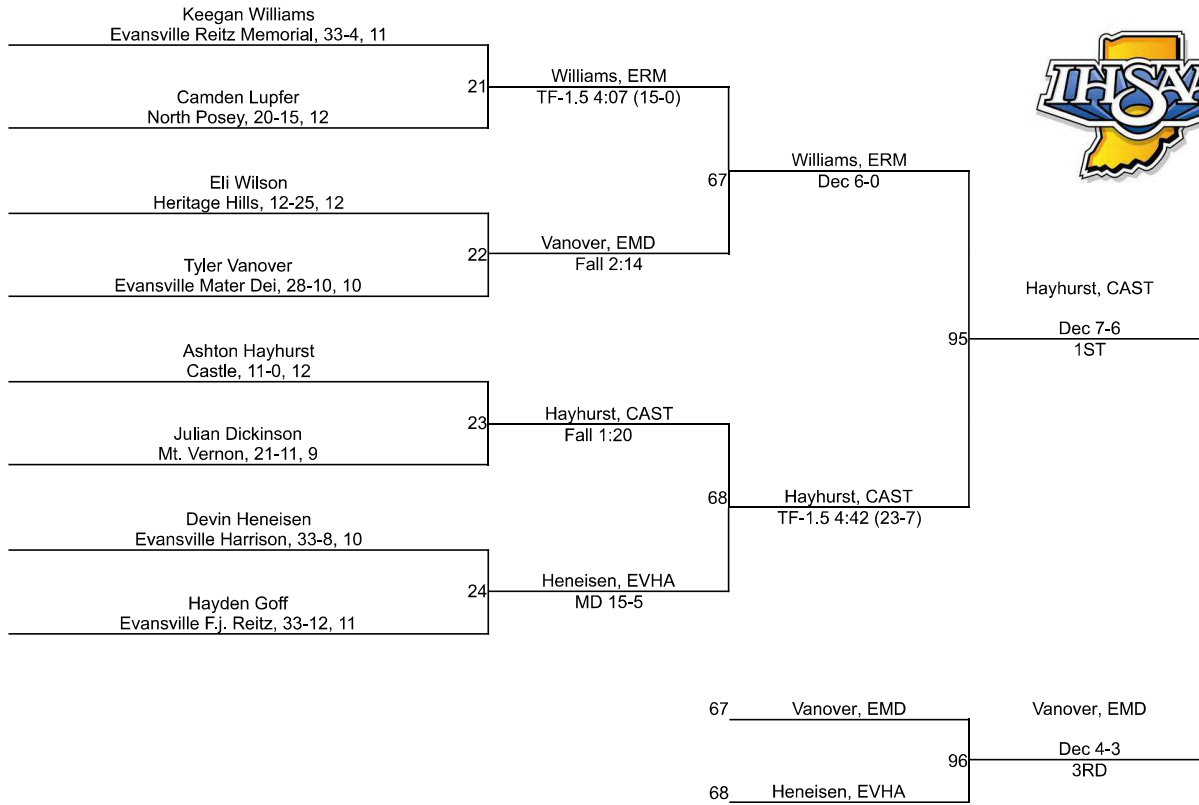

IHSAA Regional @ Castle Regional

138