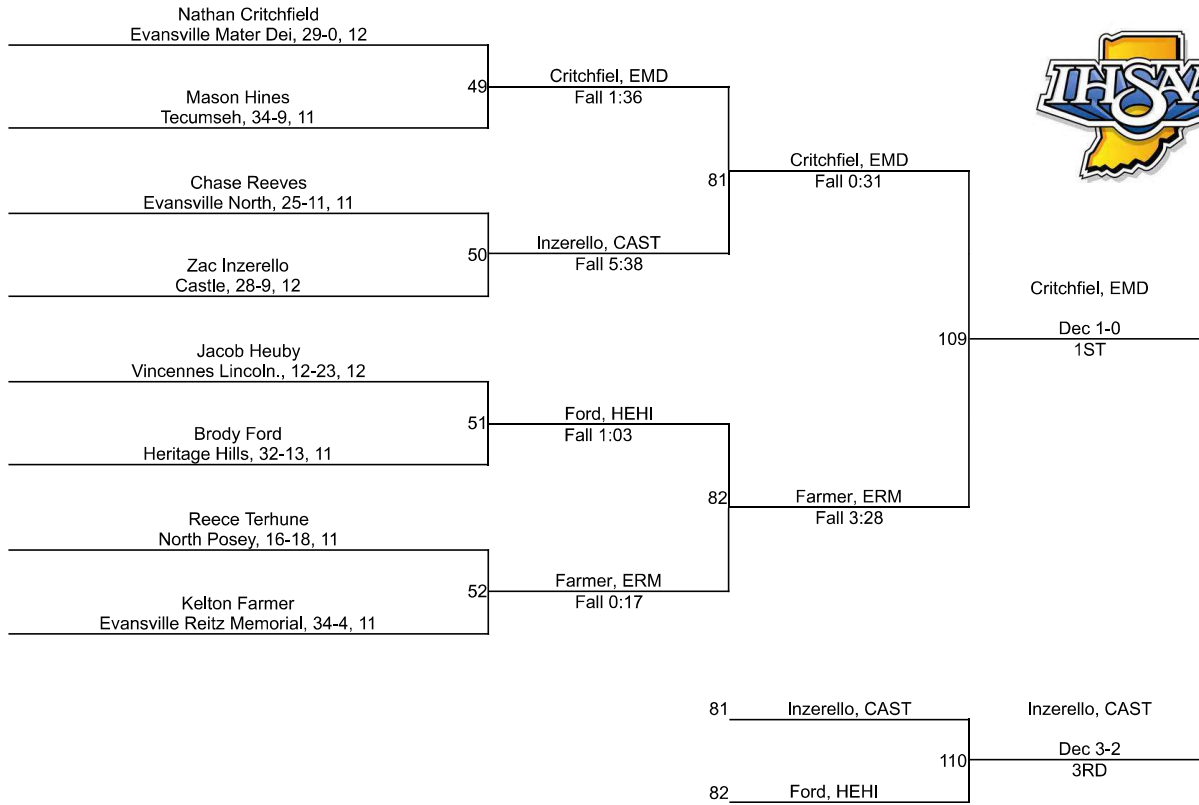

IHSAA Regional @ Castle Regional

220