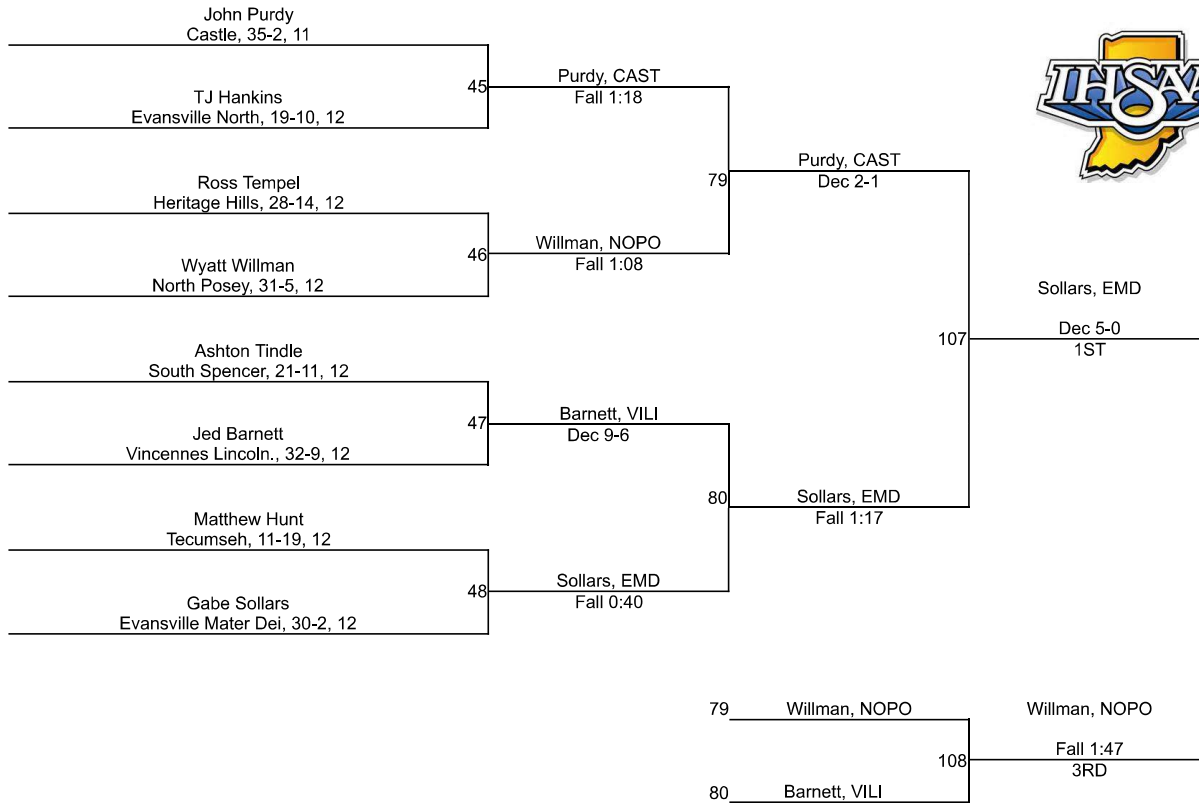

IHSAA Regional @ Castle Regional

195