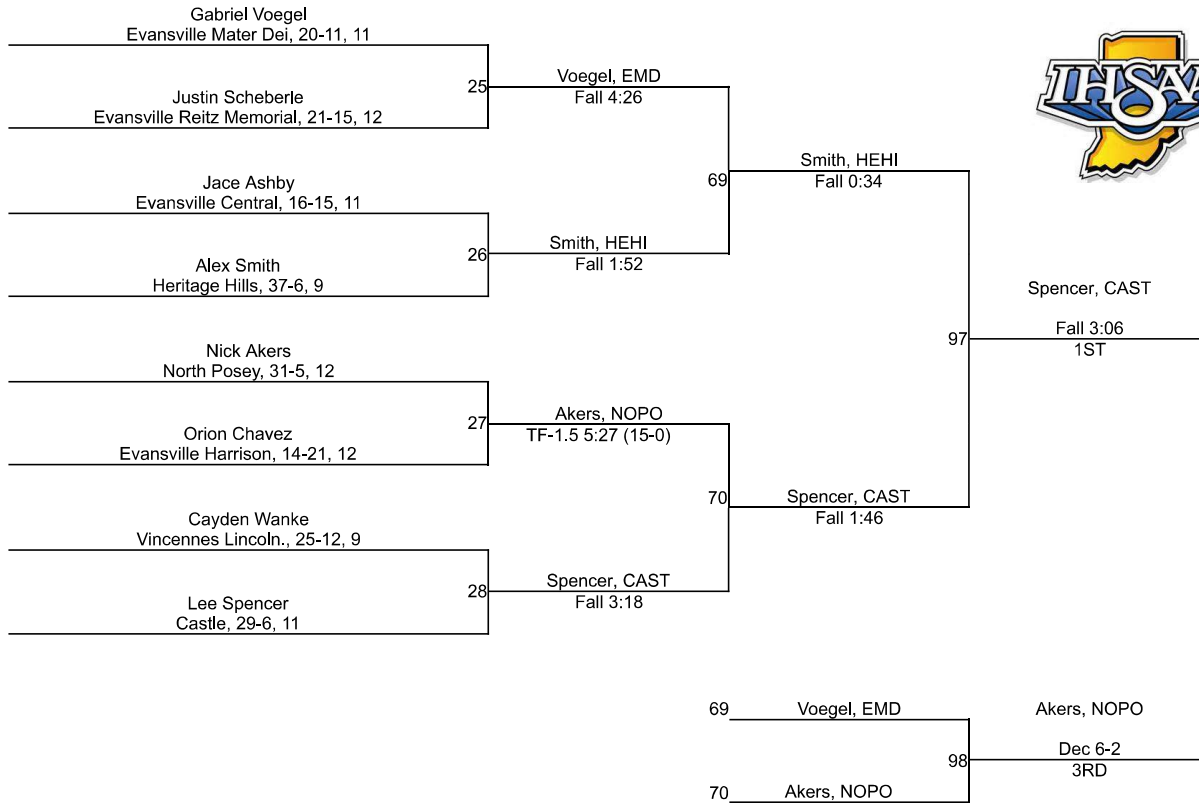

IHSAA Regional @ Castle Regional

145