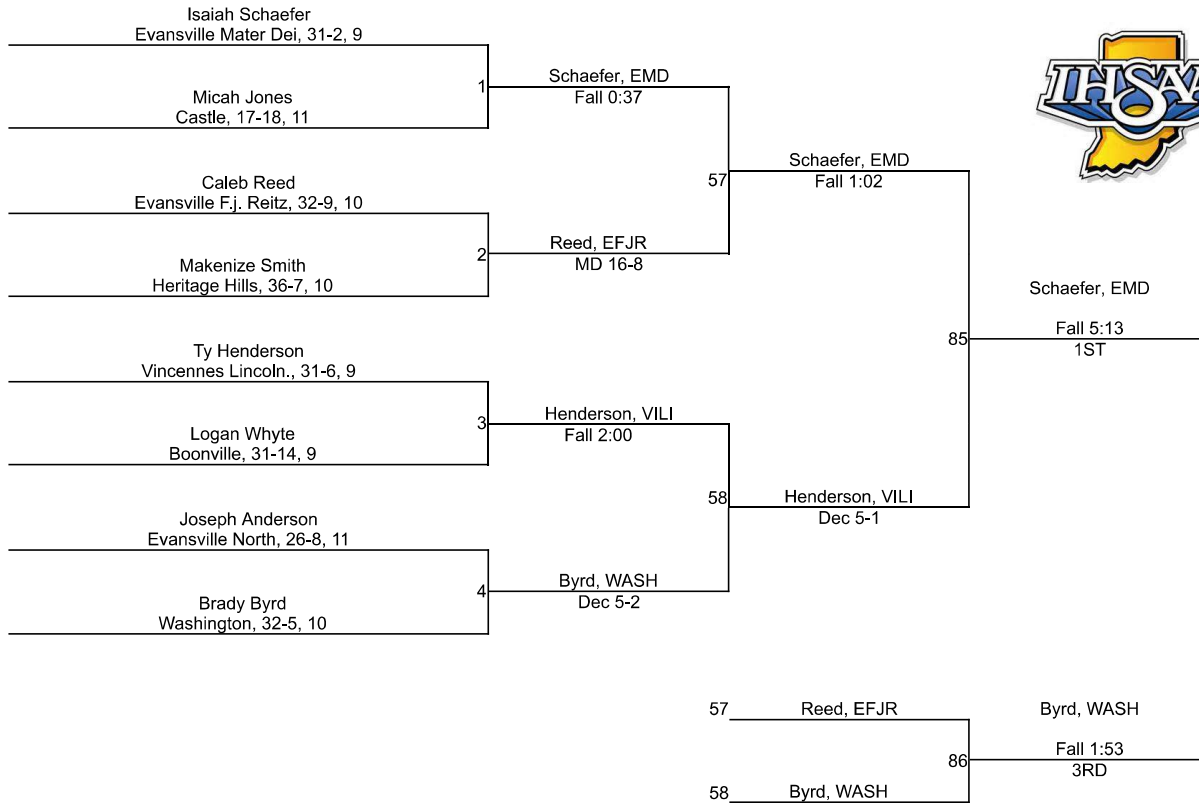

# IHSAA Regional @ Castle Regional

106