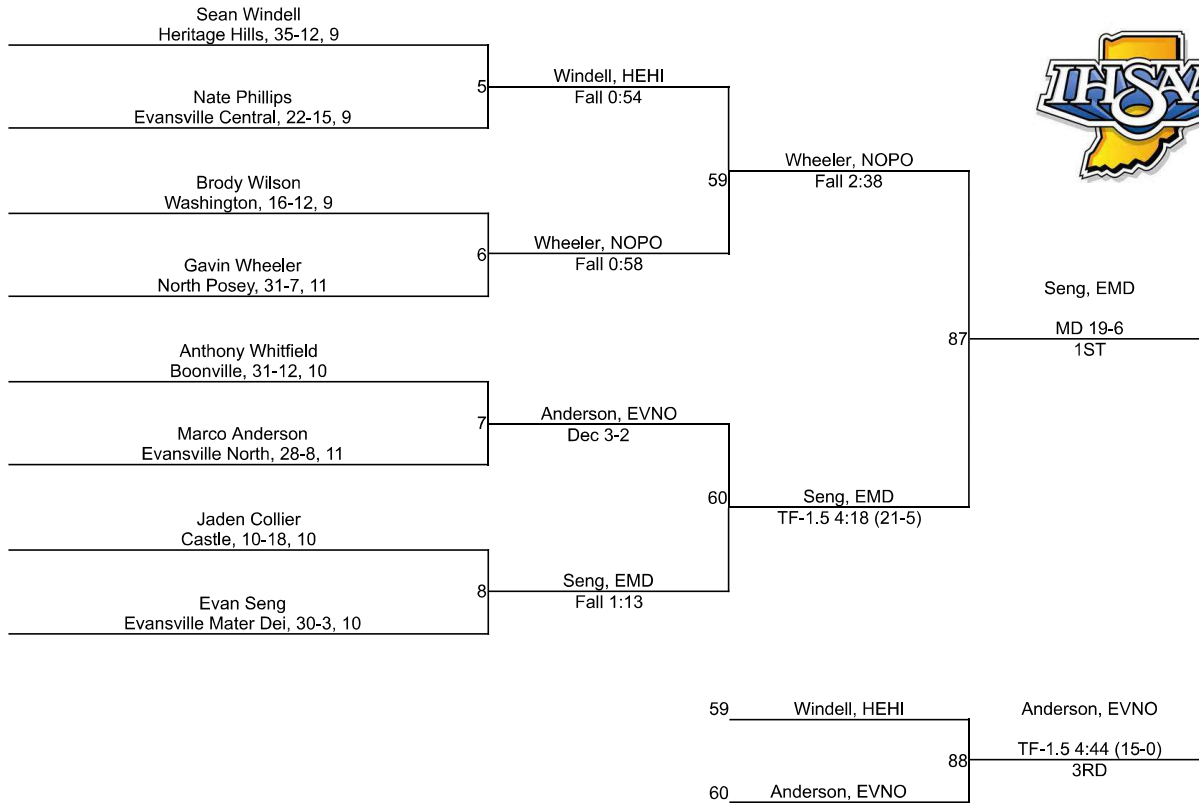

IHSAA Regional @ Castle Regional

113