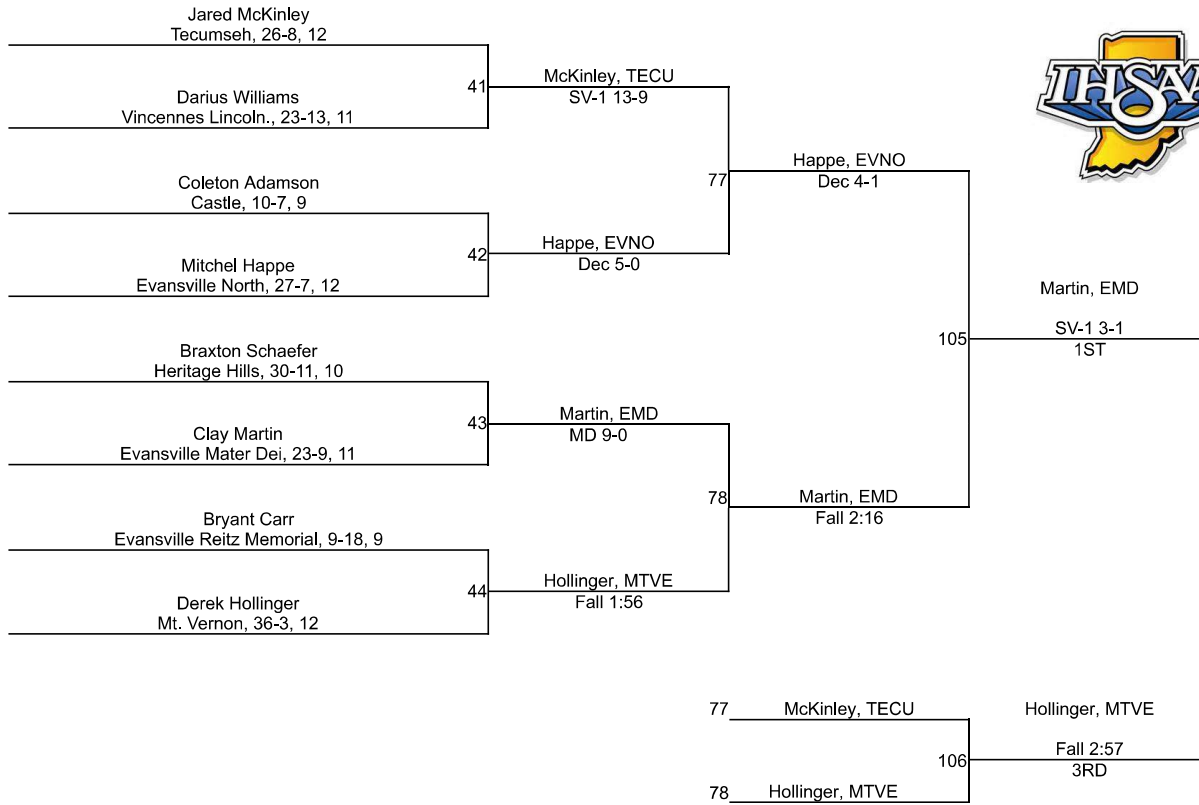

IHSAA Regional @ Castle Regional

182