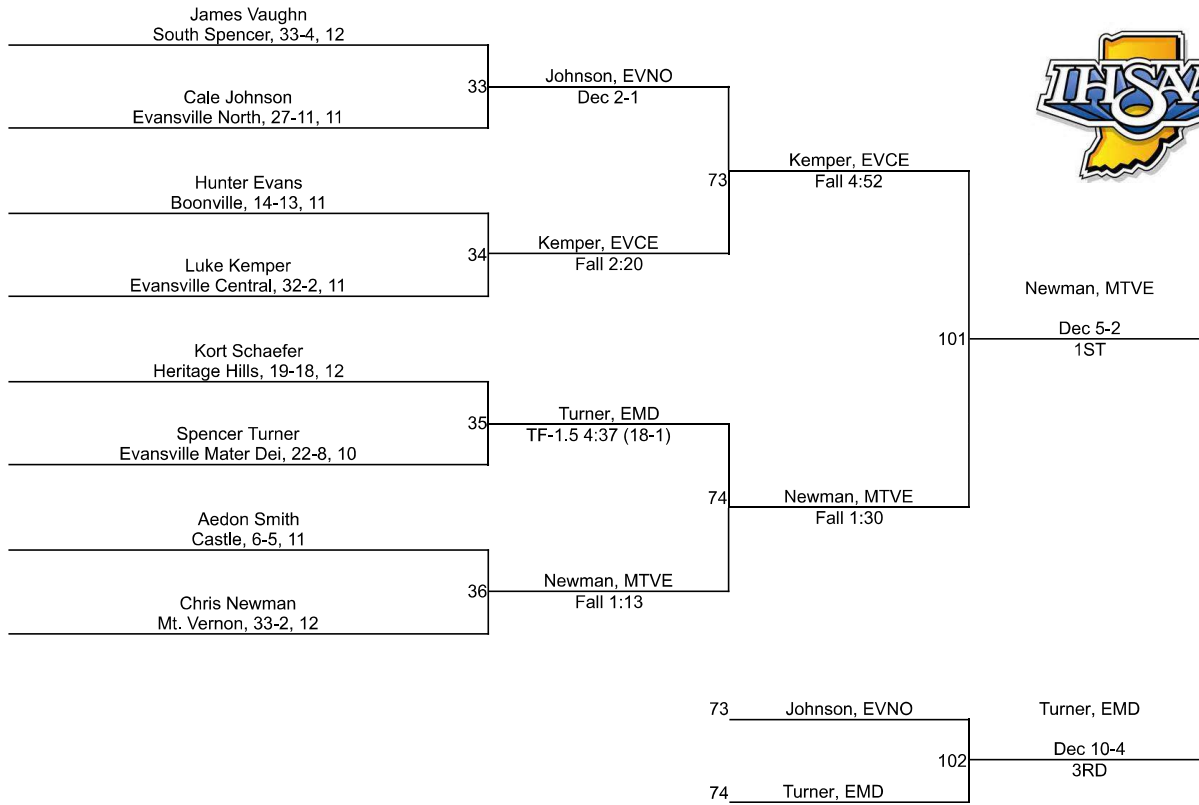

IHSAA Regional @ Castle Regional

160