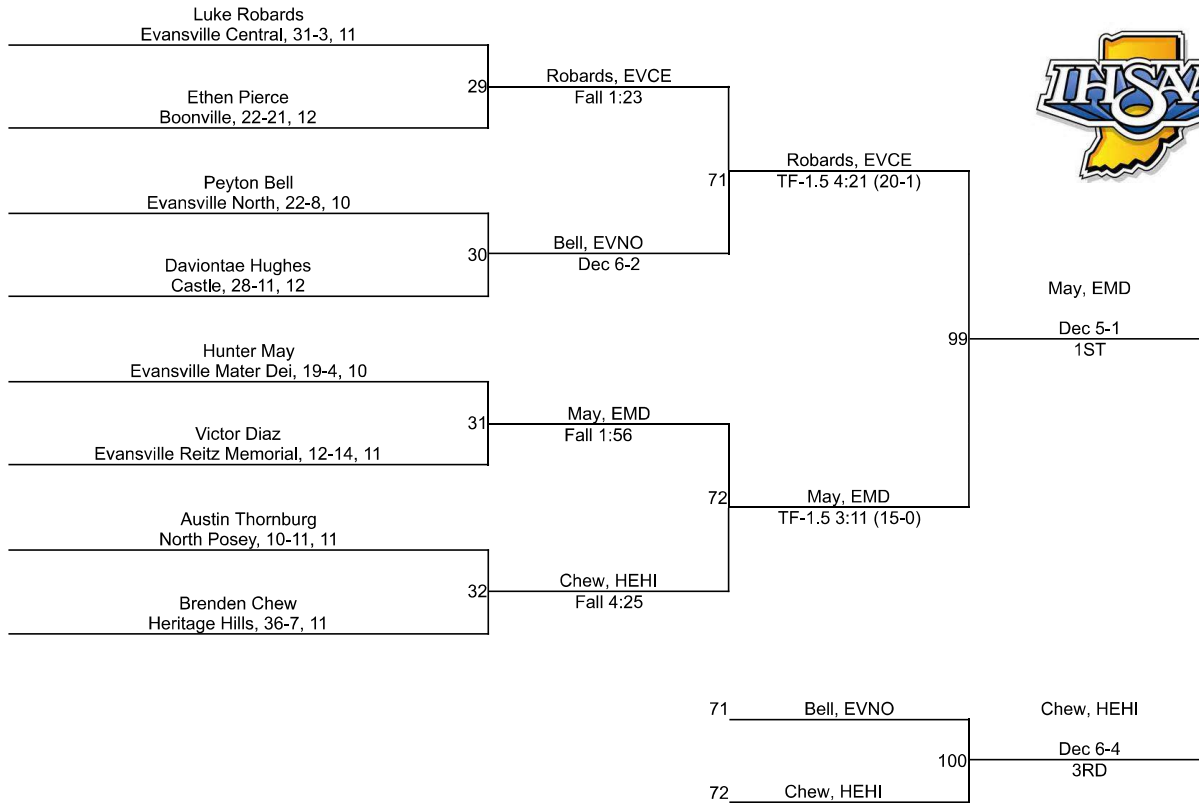

IHSAA Regional @ Castle Regional

152