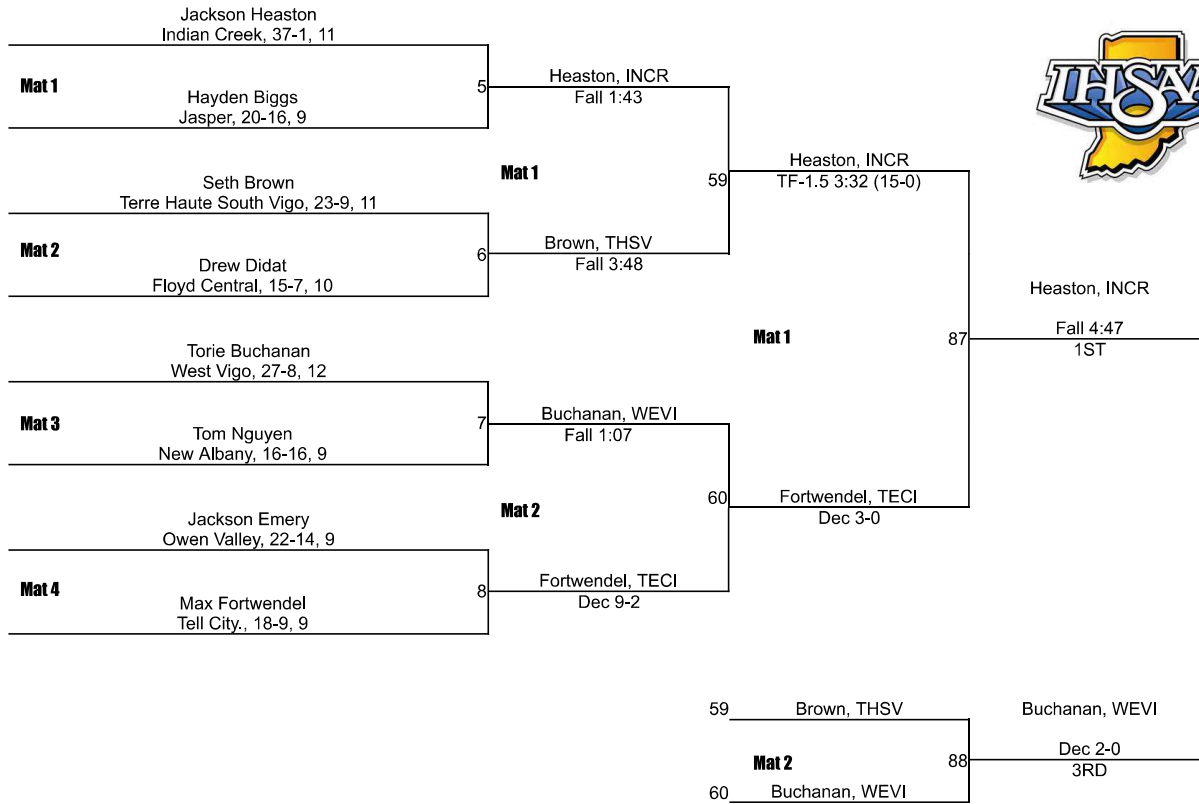

Team Scores

Printed on 02/05/2022 09:28 p.m.

Team Scores		
1	Floyd Central	122.0
2	Bloomington South	106.5
3	Tell City.	103.0
4	Terre Haute South Vigo	84.0
5	Owen Valley	80.5
6	Jasper	63.5
7	Edgewood	36.0
8	Southridge	34.0
9	North Knox	24.0
10	Indian Creek	23.5
11	New Albany	23.0
12	Terre Haute North Vigo	22.0
13	Sullivan	21.5
14	West Vigo	19.0
15	Bloomington North	18.0
16	Northview	11.0
17	Bedford North Lawrence	0.0
17	Forest Park	0.0
17	Pike Central	0.0

IHSAA Regional @ Bloomington South Regional

106

IHSAA Regional @ Bloomington South Regional

113

IHSAA Regional @ Bloomington South Regional

120

IHSAA Regional @ Bloomington South Regional

126