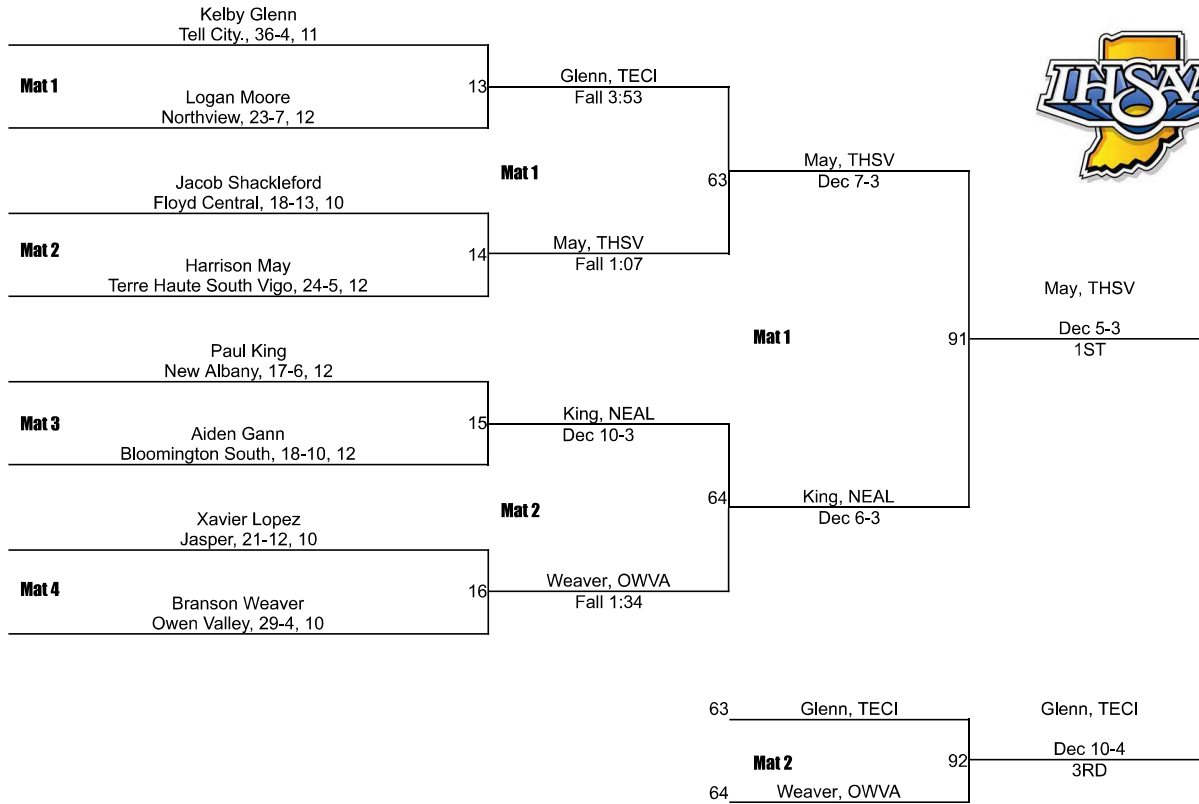

Team Scores

Printed on 02/05/2022 09:28 p.m.

Team Scores		
1	Floyd Central	122.0
2	Bloomington South	106.5
3	Tell City.	103.0
4	Terre Haute South Vigo	84.0
5	Owen Valley	80.5
6	Jasper	63.5
7	Edgewood	36.0
8	Southridge	34.0
9	North Knox	24.0
10	Indian Creek	23.5
11	New Albany	23.0
12	Terre Haute North Vigo	22.0
13	Sullivan	21.5
14	West Vigo	19.0
15	Bloomington North	18.0
16	Northview	11.0
17	Bedford North Lawrence	0.0
17	Forest Park	0.0
17	Pike Central	0.0

IHSAA Regional @ Bloomington South Regional

106

IHSAA Regional @ Bloomington South Regional

113

IHSAA Regional @ Bloomington South Regional

120

IHSAA Regional @ Bloomington South Regional

126