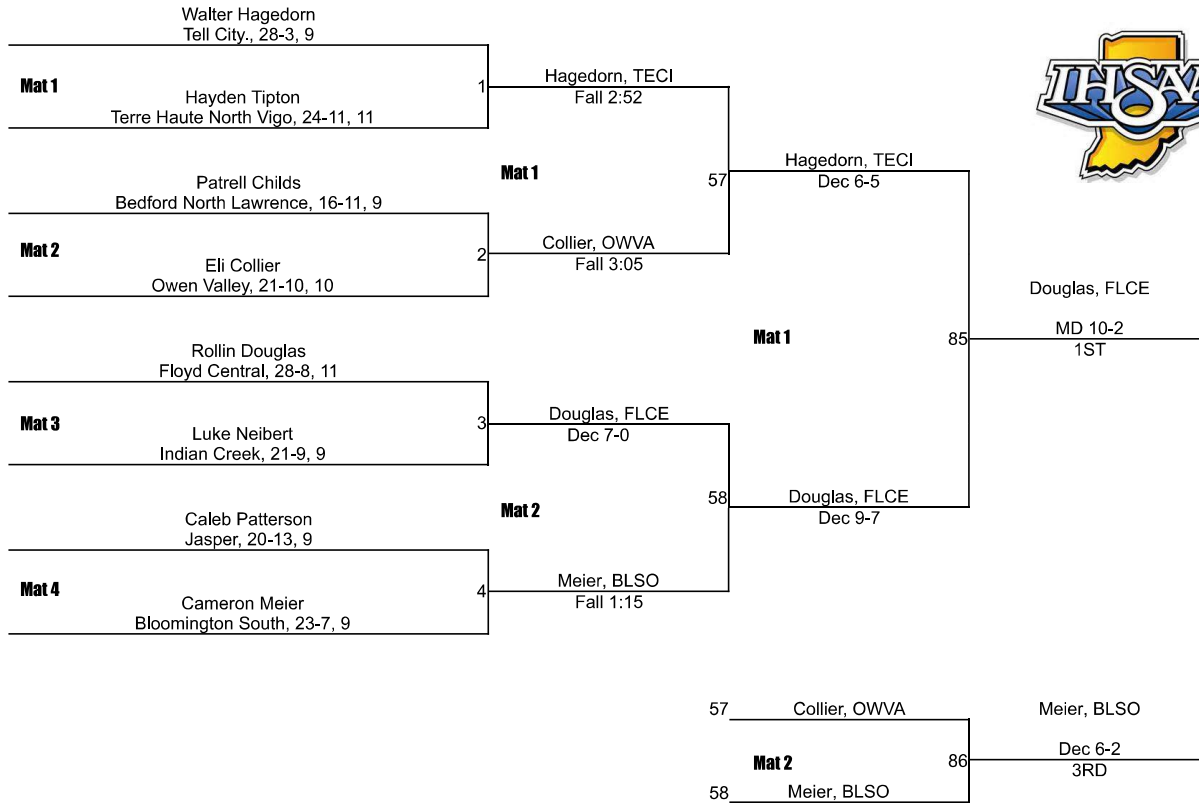

Team Scores

Printed on 02/05/2022 09:28 p.m.

Team Scores		
1	Floyd Central	122.0
2	Bloomington South	106.5
3	Tell City.	103.0
4	Terre Haute South Vigo	84.0
5	Owen Valley	80.5
6	Jasper	63.5
7	Edgewood	36.0
8	Southridge	34.0
9	North Knox	24.0
10	Indian Creek	23.5
11	New Albany	23.0
12	Terre Haute North Vigo	22.0
13	Sullivan	21.5
14	West Vigo	19.0
15	Bloomington North	18.0
16	Northview	11.0
17	Bedford North Lawrence	0.0
17	Forest Park	0.0
17	Pike Central	0.0

IHSAA Regional @ Bloomington South Regional

106

IHSAA Regional @ Bloomington South Regional

113

IHSAA Regional @ Bloomington South Regional

120

IHSAA Regional @ Bloomington South Regional

126