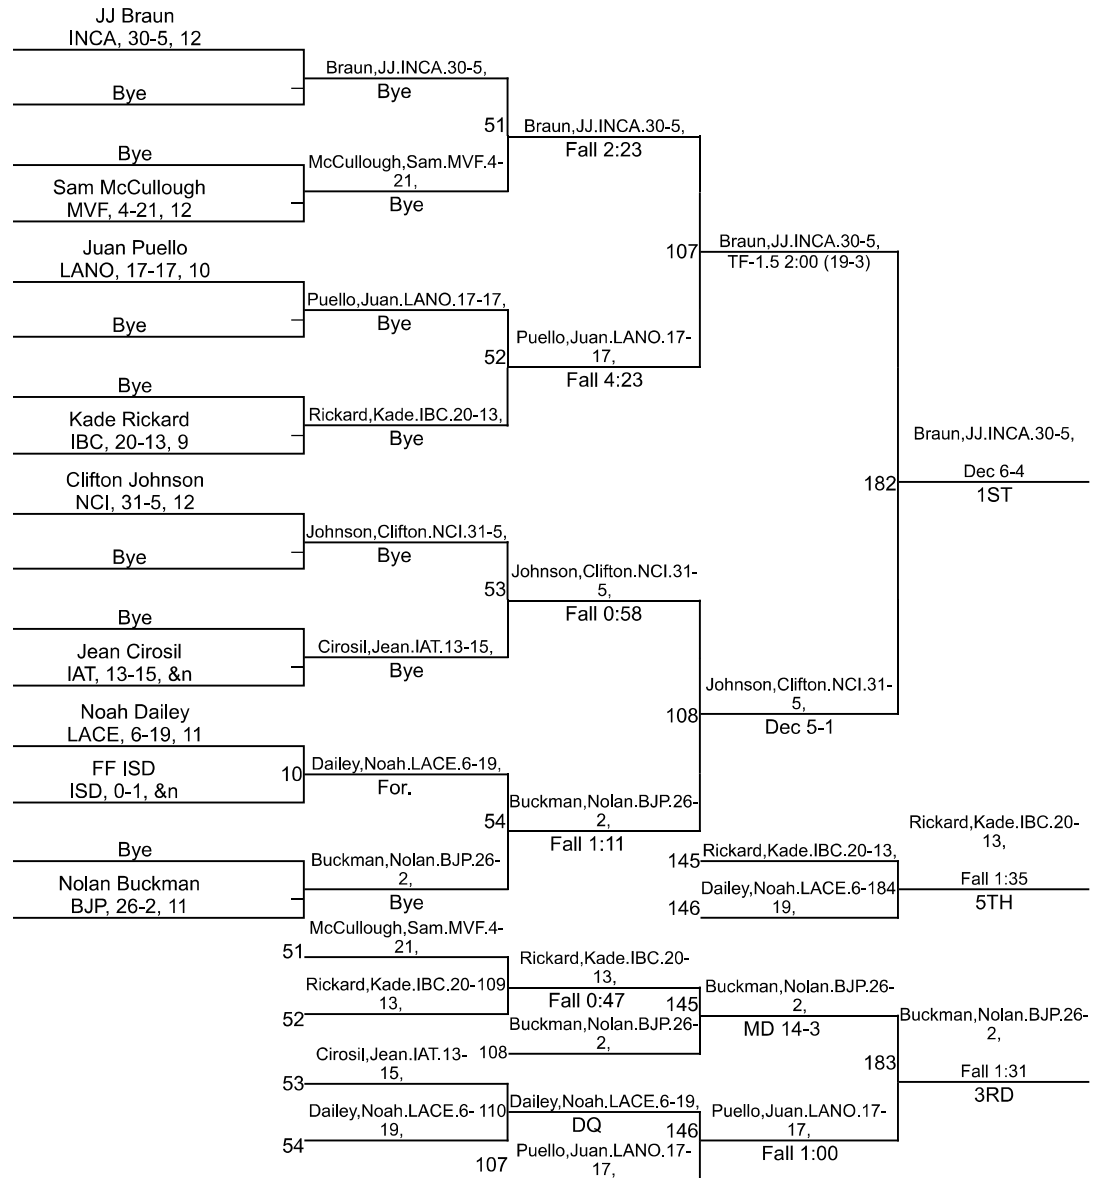

IHSAA Sectional @ Indianapolis Arsenal Tech Sec

170