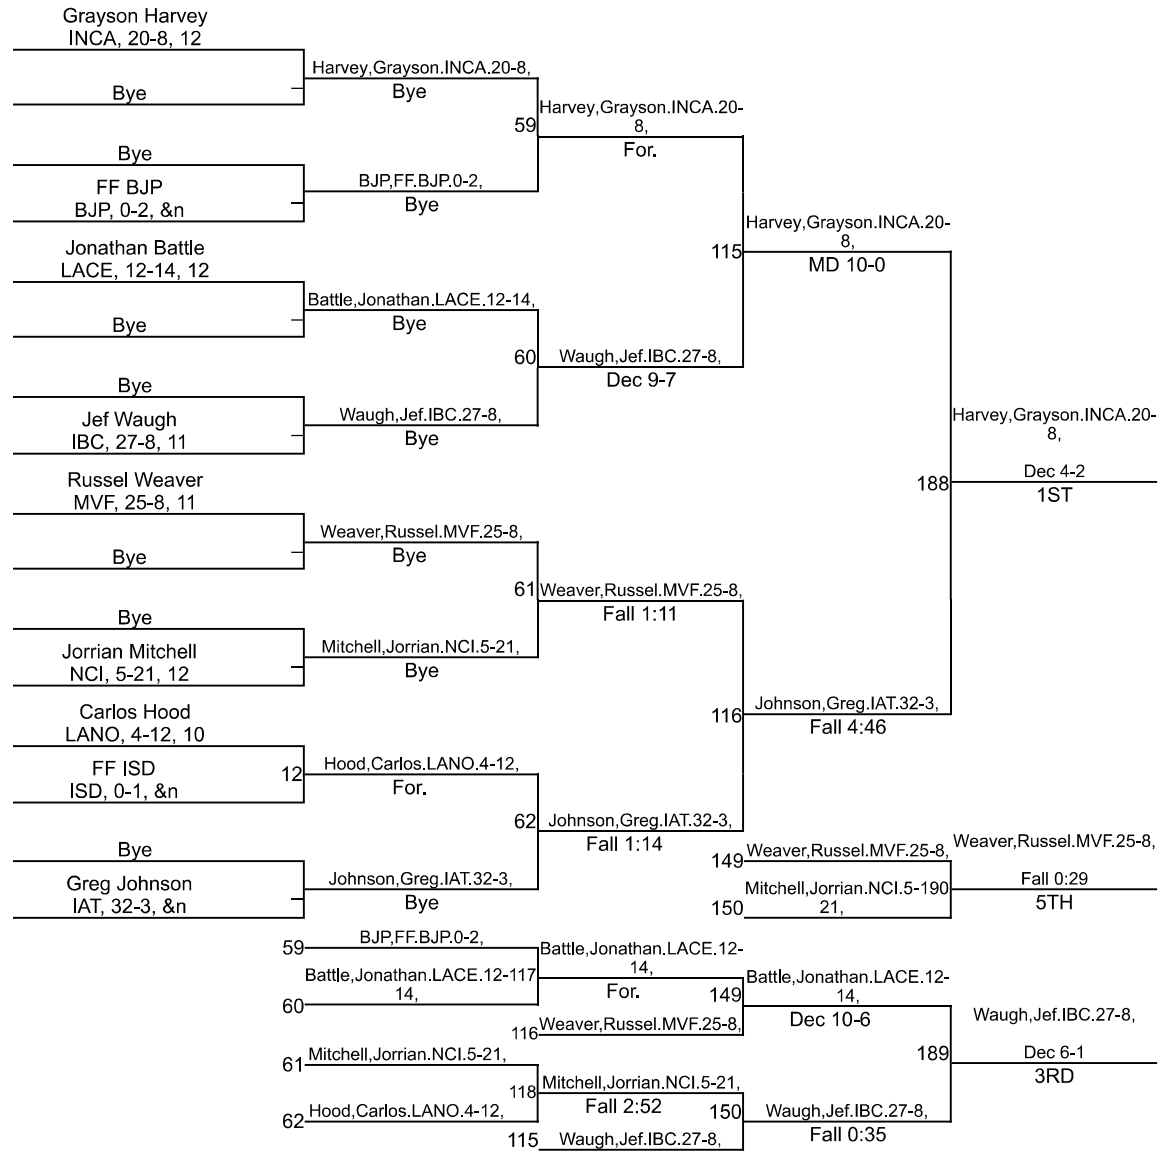

IHSAA Sectional @ Indianapolis Arsenal Tech Sec

195