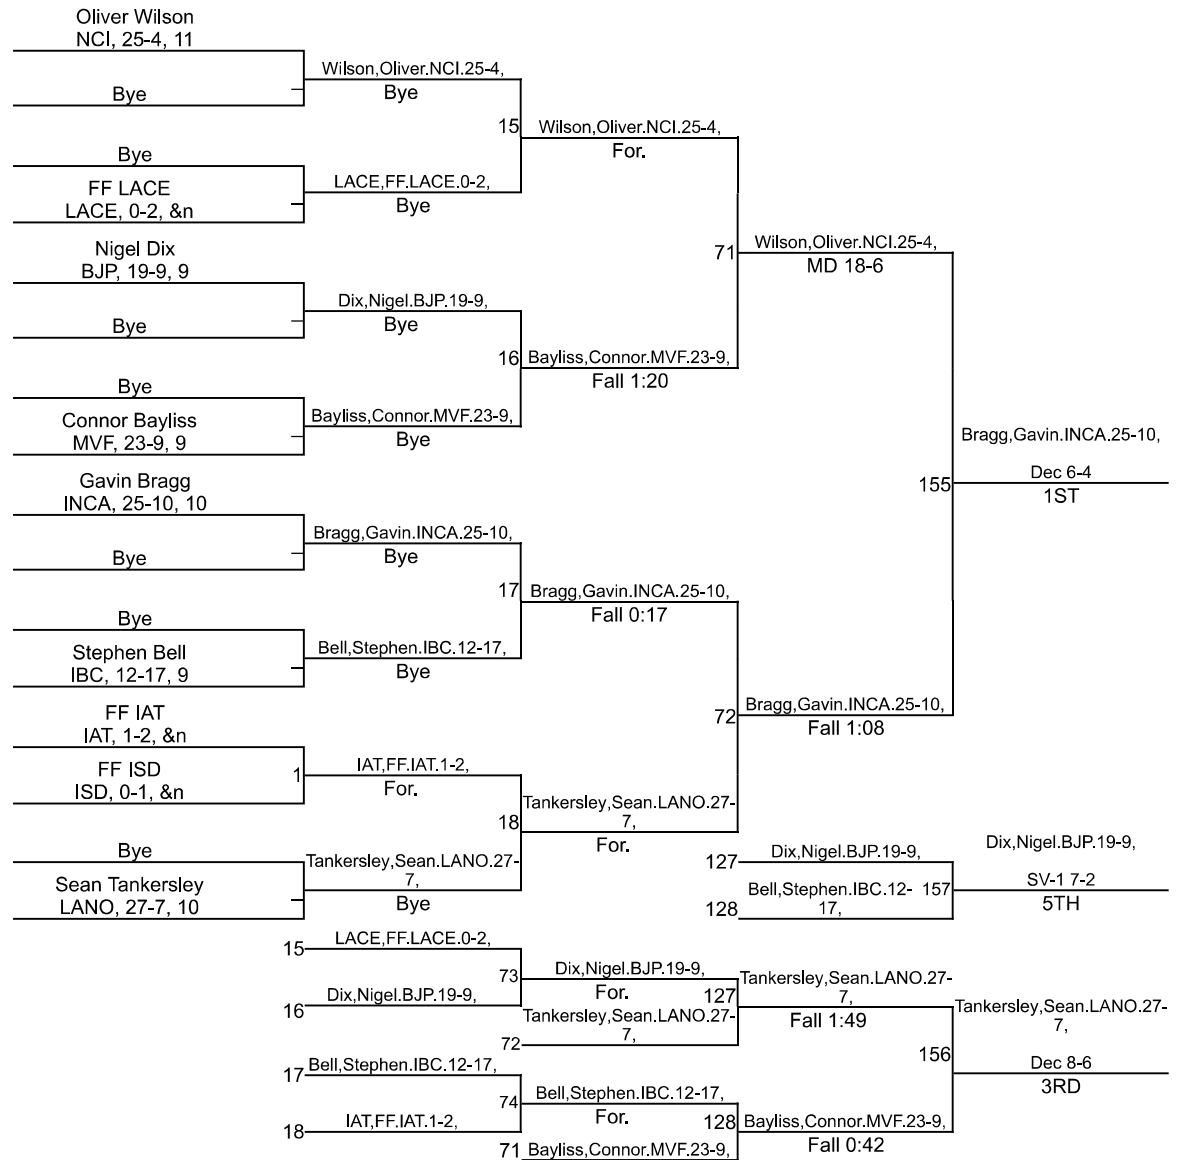

Team Scores

Printed on 02/01/2022 08:53 a.m.

Team Scores		
1	Indianapolis Cathedral	323.0
2	North Central (Indianapolis).	184.5
3	Mt. Vernon (Fortville)	178.0
4	Indianapolis Bishop Chatard	173.0
5	Lawrence North	151.0
6	Indianapolis Arsenal Technical	78.0
7	Brebeuf Jesuit Preparatory	55.0
8	Indiana School for the Deaf	50.5
9	Lawrence Central	42.0
10	Indiana School For The Blind	0.0

IHSAA Sectional @ Indianapolis Arsenal Tech Sec

106