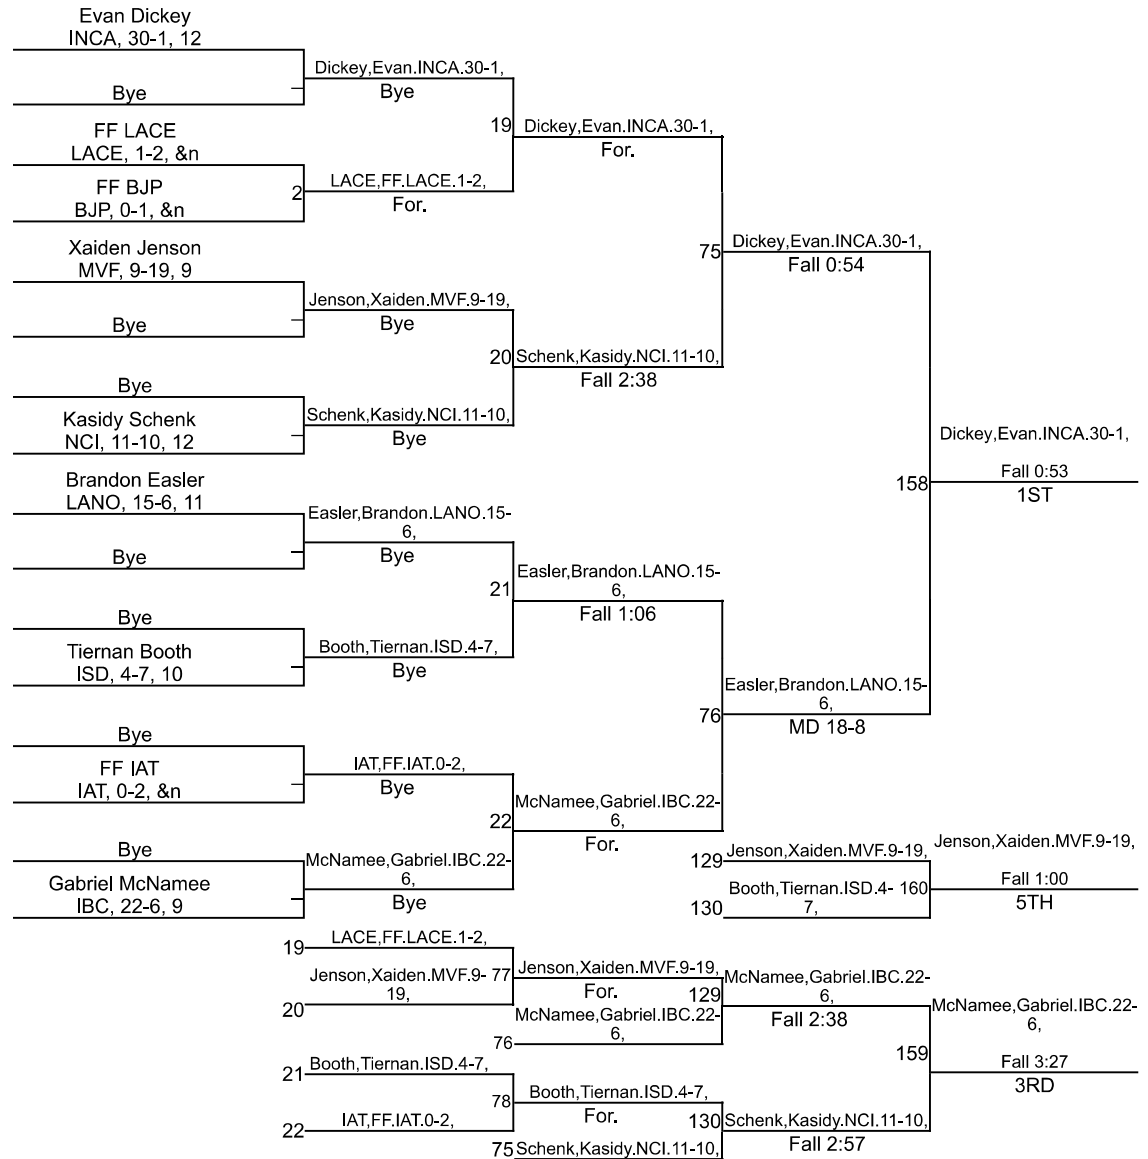

IHSAA Sectional @ Indianapolis Arsenal Tech Sec

113