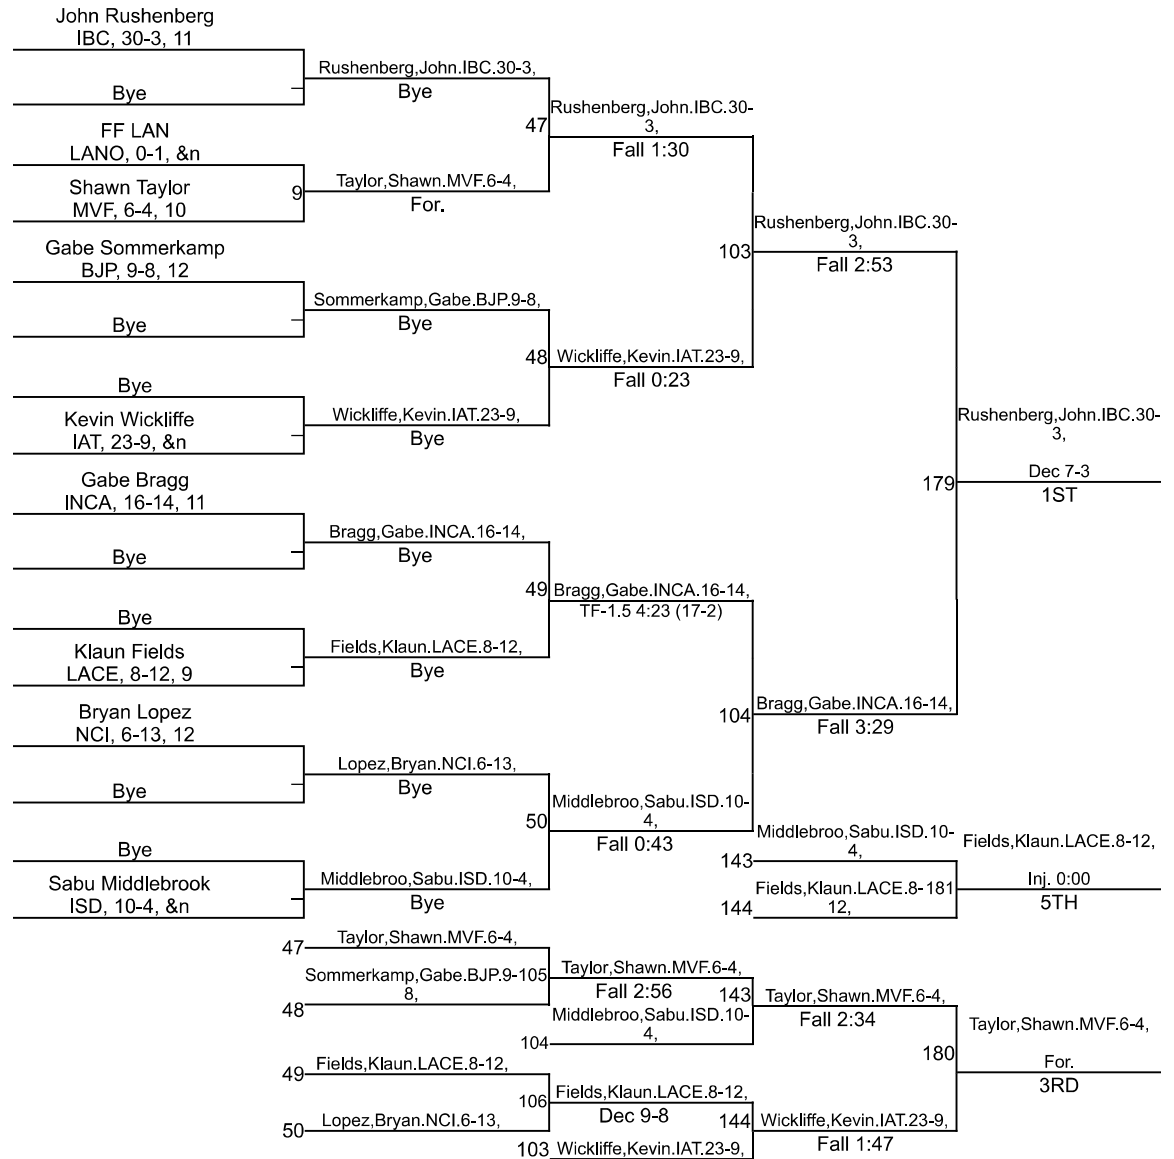

IHSAA Sectional @ Indianapolis Arsenal Tech Sec

106

IHSAA Sectional @ Indianapolis Arsenal Tech Sec

113

IHSAA Sectional @ Indianapolis Arsenal Tech Sec

152

IHSAA Sectional @ Indianapolis Arsenal Tech Sec

160