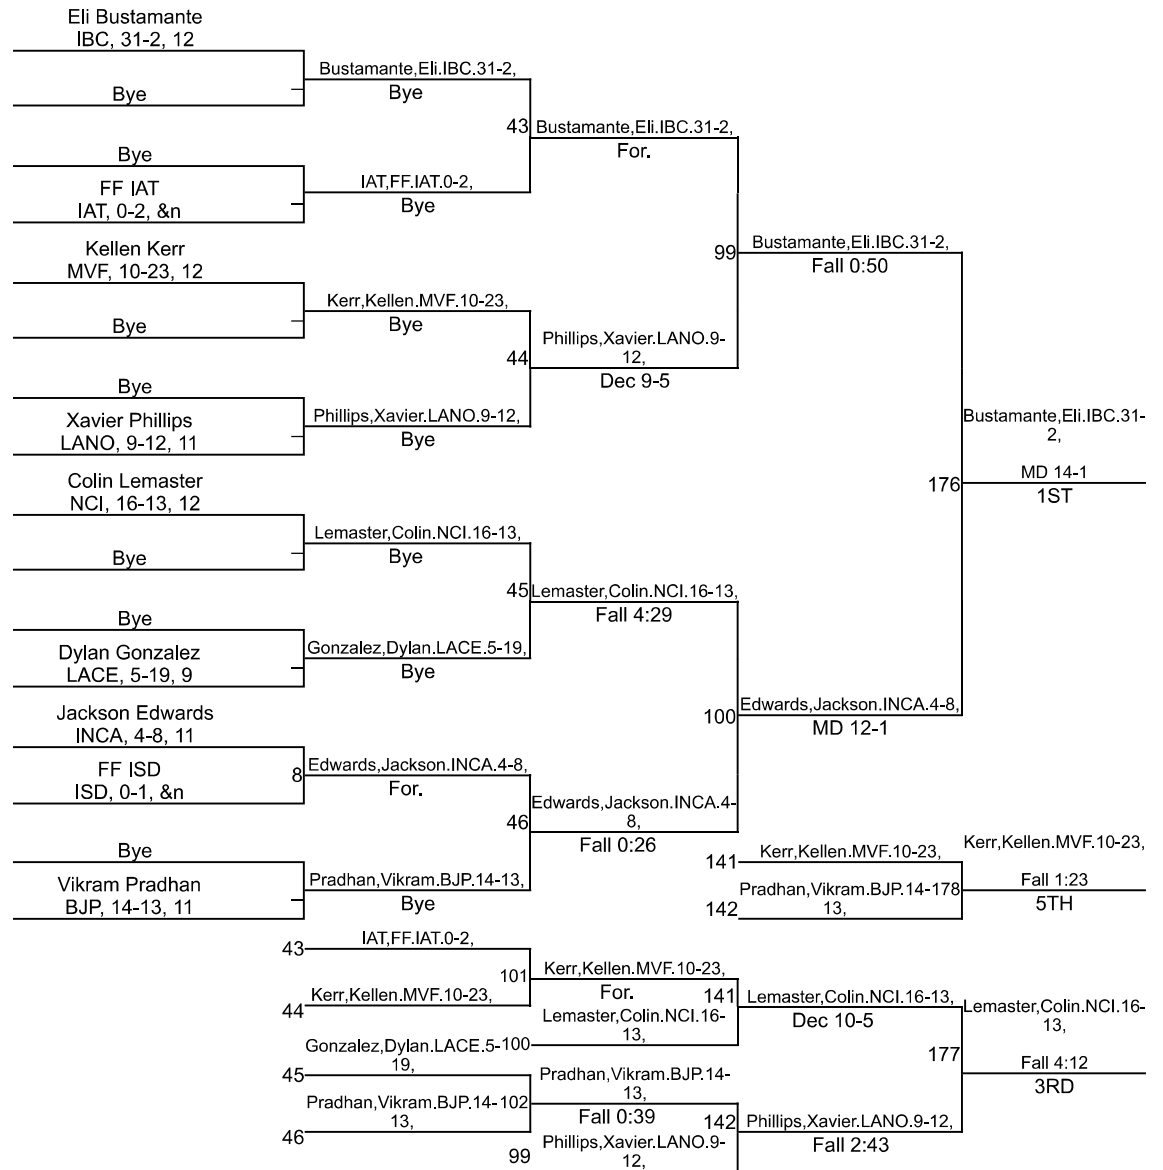

IHSAA Sectional @ Indianapolis Arsenal Tech Sec

106

IHSAA Sectional @ Indianapolis Arsenal Tech Sec

113

IHSAA Sectional @ Indianapolis Arsenal Tech Sec

152

IHSAA Sectional @ Indianapolis Arsenal Tech Sec

160