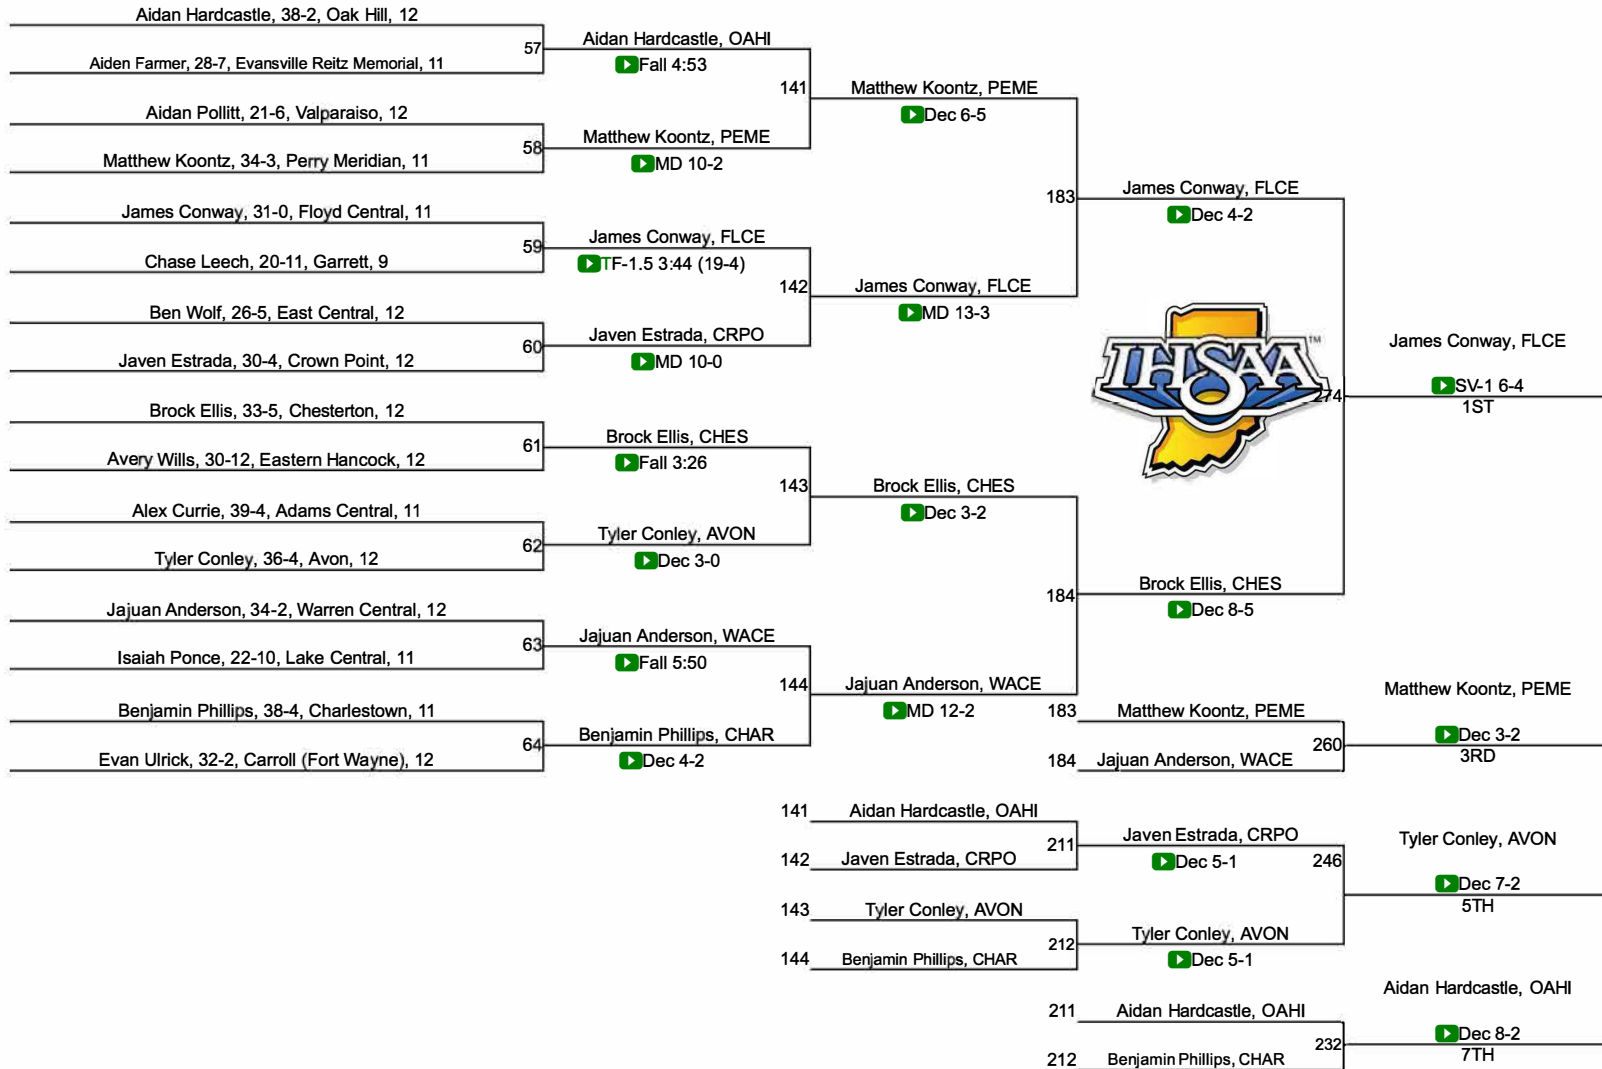

60	Eastern Hancock	0.0
60	Elkhart	0.0
60	Evansville Reitz Memorial	0.0
60	Forest Park	0.0
60	Fort Wayne Northrop	0.0
60	Fort Wayne Snider	0.0
60	Frankfort	0.0
60	Franklin Community	0.0
60	Frankton	0.0
60	Fremont	0.0
60	FW Bishop Dwenger	0.0
60	Garrett	0.0
60	Gavit	0.0
60	Hamilton Southeastern	0.0
60	Harrison (WL)	0.0
60	Hobart	0.0
60	Jay County	0.0
60	Kokomo	0.0
60	Lafayette Jefferson	0.0
60	Lawrence North	0.0
60	Maconaquah	0.0
60	Manchester	0.0
60	Marion	0.0

2021 IHSAA State Finals

2021 IHSAA State Finals

2021 IHSAA State Finals

120

2021 IHSAA State Finals

2021 IHSAA State Finals

2021 IHSAA State Finals

138

2021 IHSAA State Finals

145

2021 IHSAA State Finals

152

2021 IHSAA State Finals

170

2021 IHSAA State Finals

182