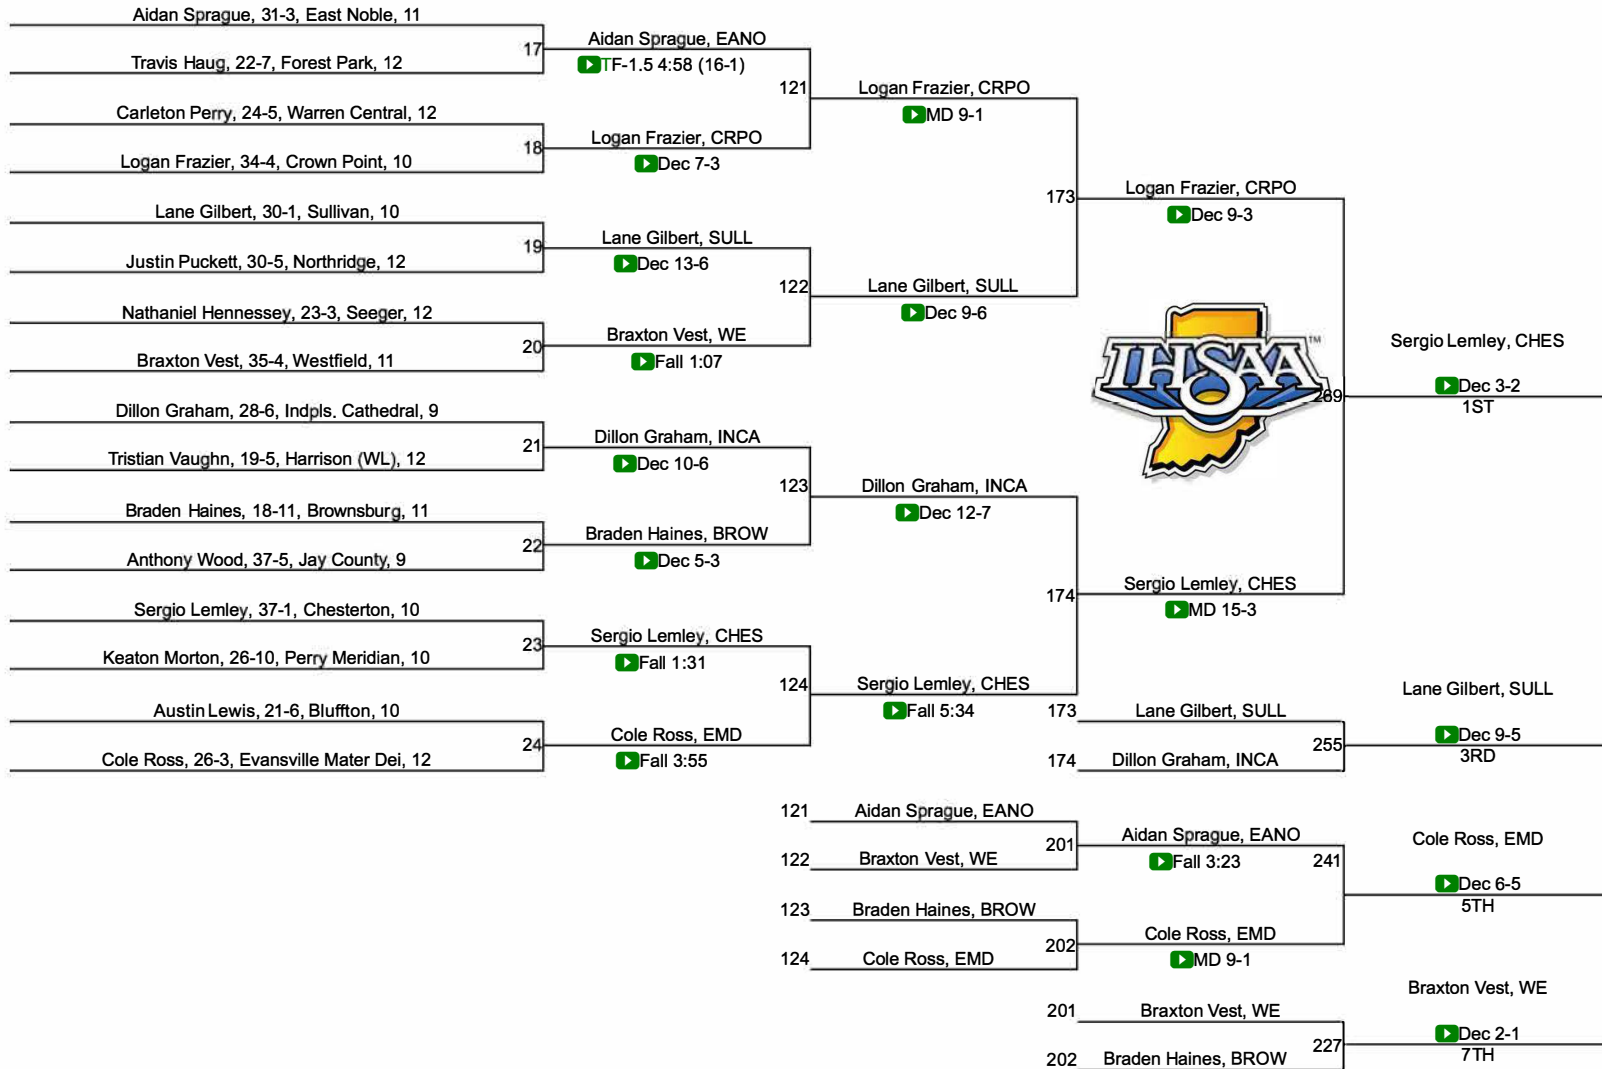

60	Eastern Hancock	0.0
60	Elkhart	0.0
60	Evansville Reitz Memorial	0.0
60	Forest Park	0.0
60	Fort Wayne Northrop	0.0
60	Fort Wayne Snider	0.0
60	Frankfort	0.0
60	Franklin Community	0.0
60	Frankton	0.0
60	Fremont	0.0
60	FW Bishop Dwenger	0.0
60	Garrett	0.0
60	Gavit	0.0
60	Hamilton Southeastern	0.0
60	Harrison (WL)	0.0
60	Hobart	0.0
60	Jay County	0.0
60	Kokomo	0.0
60	Lafayette Jefferson	0.0
60	Lawrence North	0.0
60	Maconaquah	0.0
60	Manchester	0.0
60	Marion	0.0

60	McCutcheon	0.0
60	Mishawaka High School	0.0
60	New Prairie	0.0
60	North Central (Indianapolis)	0.0
60	Norwell	0.0
60	Pendleton Heights	0.0
60	Pike	0.0
60	Plymouth	0.0
60	Portage	0.0
60	Prairie Heights	0.0
60	Rensselaer Central	0.0
60	Seeger	0.0
60	South Dearborn	0.0
60	Southridge	0.0
60	Tippecanoe Valley	0.0
60	Tri-West Hendricks	0.0
60	Valparaiso	0.0
60	West Central	0.0
107	Goshen	-3.0

2021 IHSAA State Finals

2021 IHSAA State Finals

2021 IHSAA State Finals

120

2021 IHSAA State Finals

2021 IHSAA State Finals

2021 IHSAA State Finals

138

2021 IHSAA State Finals

145

2021 IHSAA State Finals

152

2021 IHSAA State Finals

170

2021 IHSAA State Finals

182