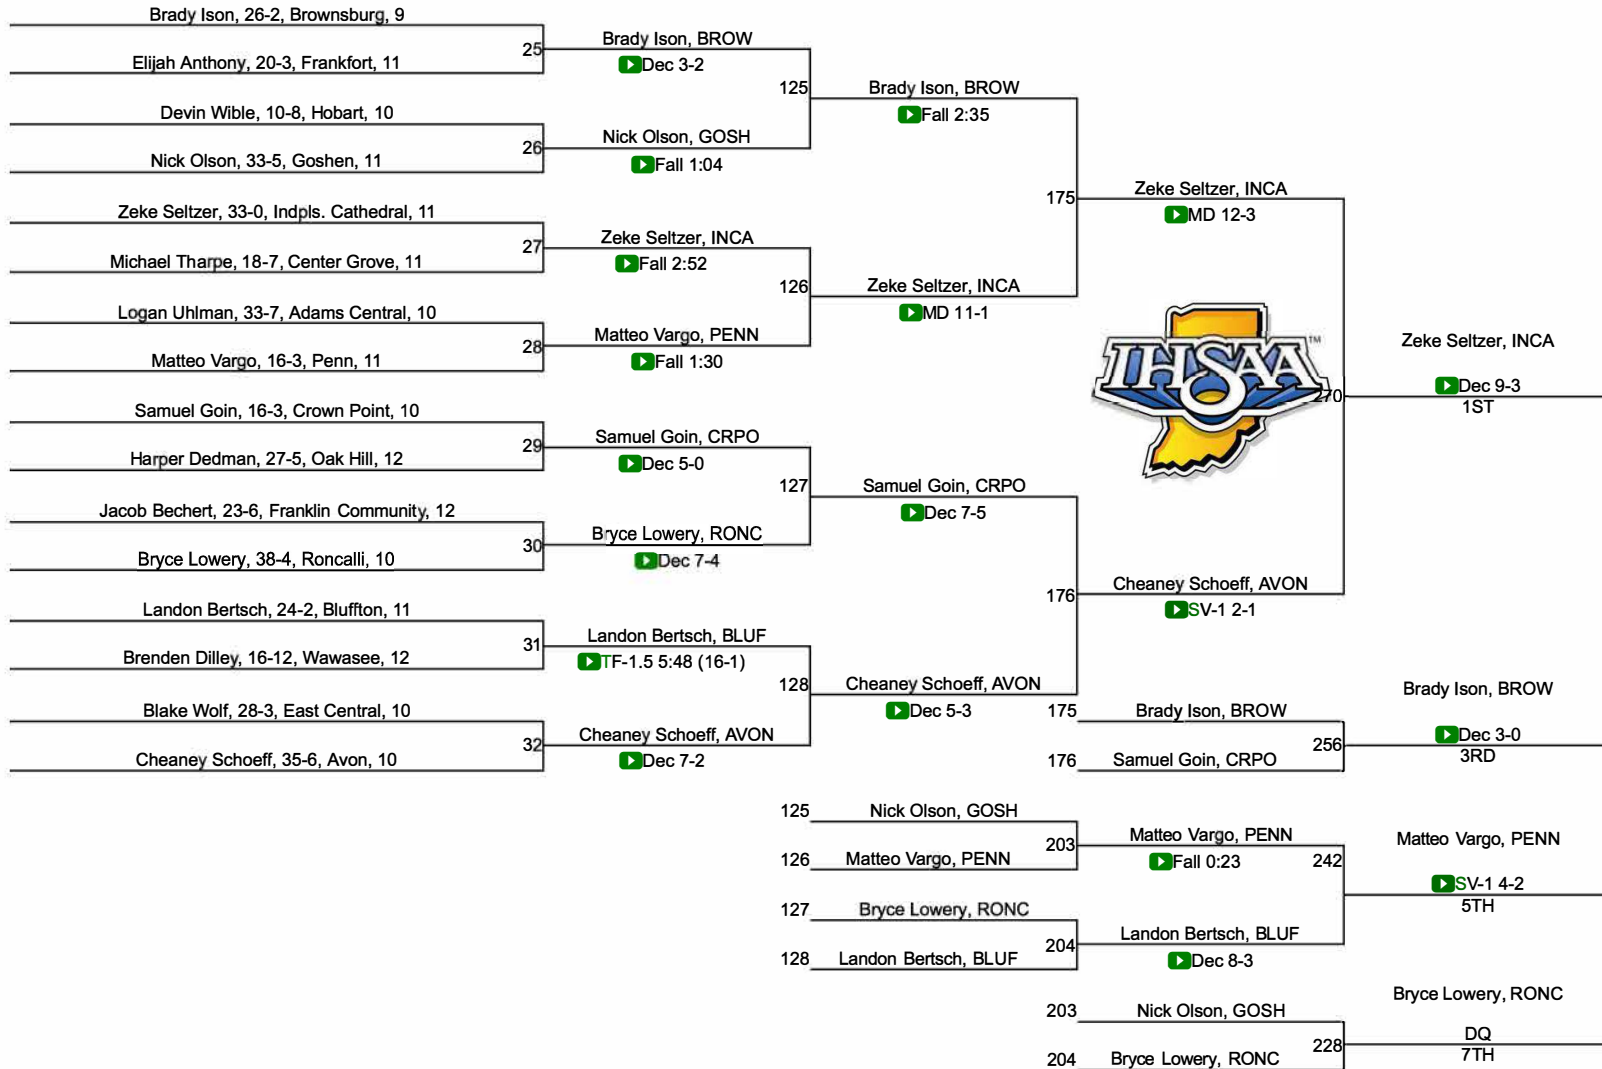

60	Eastern Hancock	0.0
60	Elkhart	0.0
60	Evansville Reitz Memorial	0.0
60	Forest Park	0.0
60	Fort Wayne Northrop	0.0
60	Fort Wayne Snider	0.0
60	Frankfort	0.0
60	Franklin Community	0.0
60	Frankton	0.0
60	Fremont	0.0
60	FW Bishop Dwenger	0.0
60	Garrett	0.0
60	Gavit	0.0
60	Hamilton Southeastern	0.0
60	Harrison (WL)	0.0
60	Hobart	0.0
60	Jay County	0.0
60	Kokomo	0.0
60	Lafayette Jefferson	0.0
60	Lawrence North	0.0
60	Maconaquah	0.0
60	Manchester	0.0
60	Marion	0.0

2021 IHSAA State Finals

2021 IHSAA State Finals

2021 IHSAA State Finals

120

2021 IHSAA State Finals

2021 IHSAA State Finals

2021 IHSAA State Finals

138

2021 IHSAA State Finals

145

2021 IHSAA State Finals

152

2021 IHSAA State Finals

170

2021 IHSAA State Finals

182