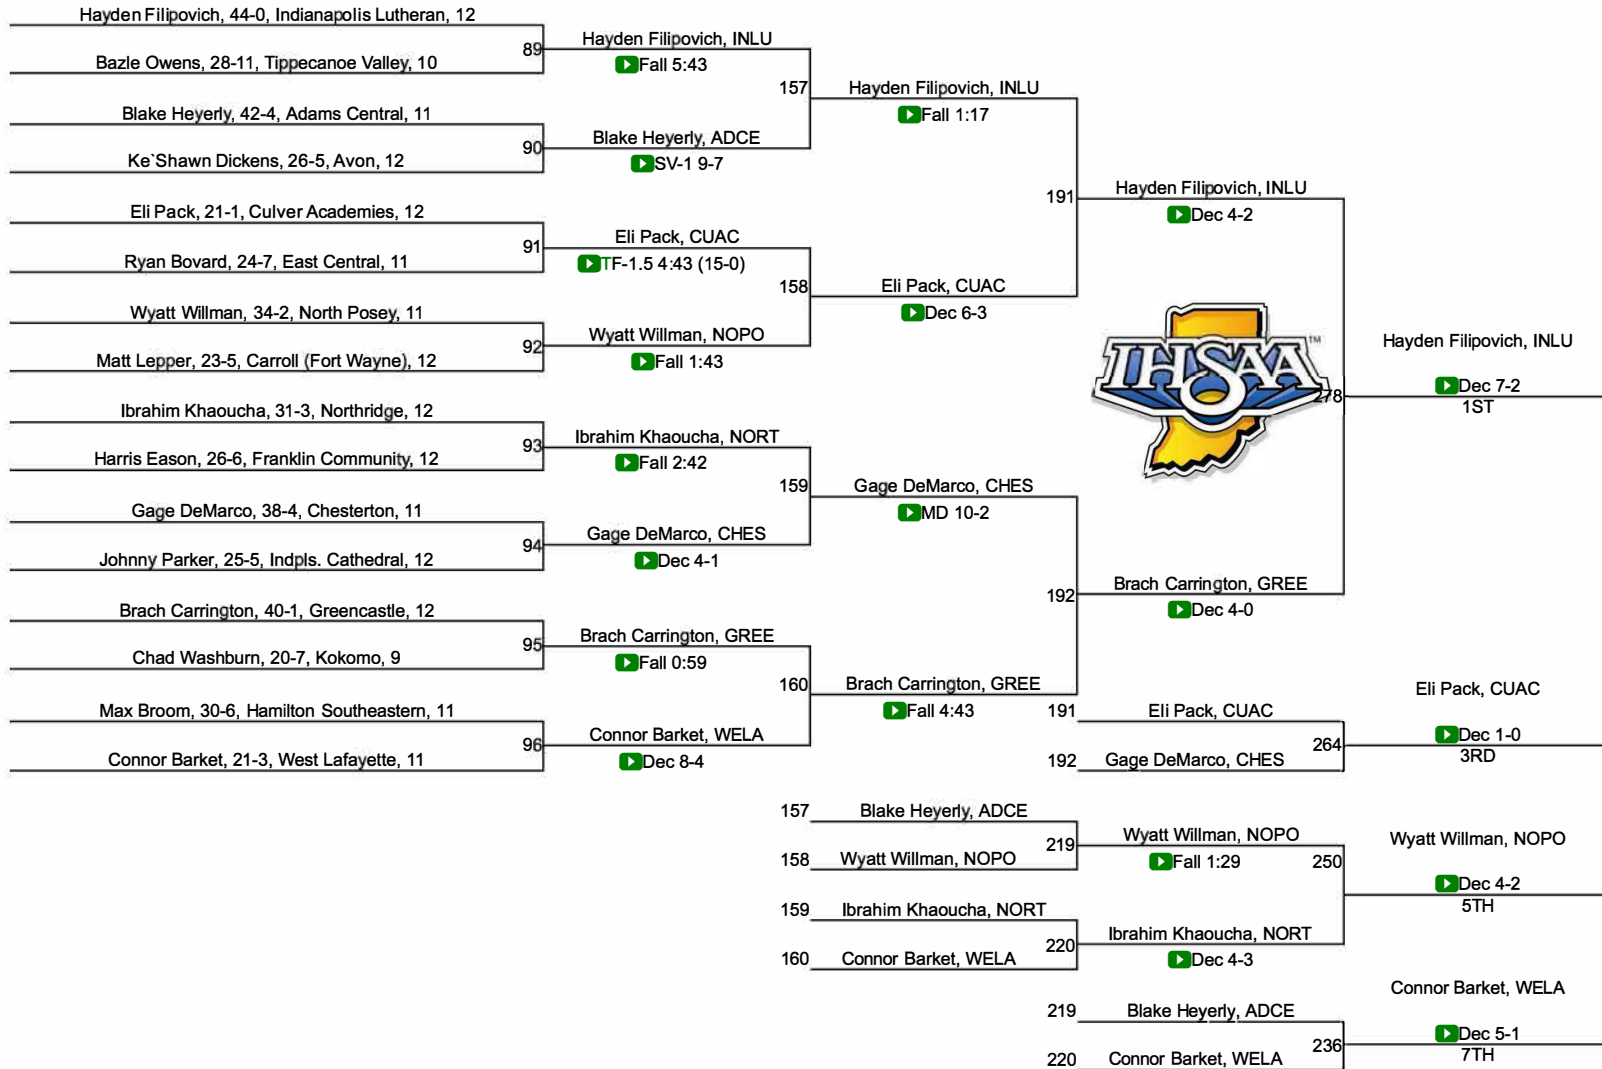

2021 IHSAA State Finals

195