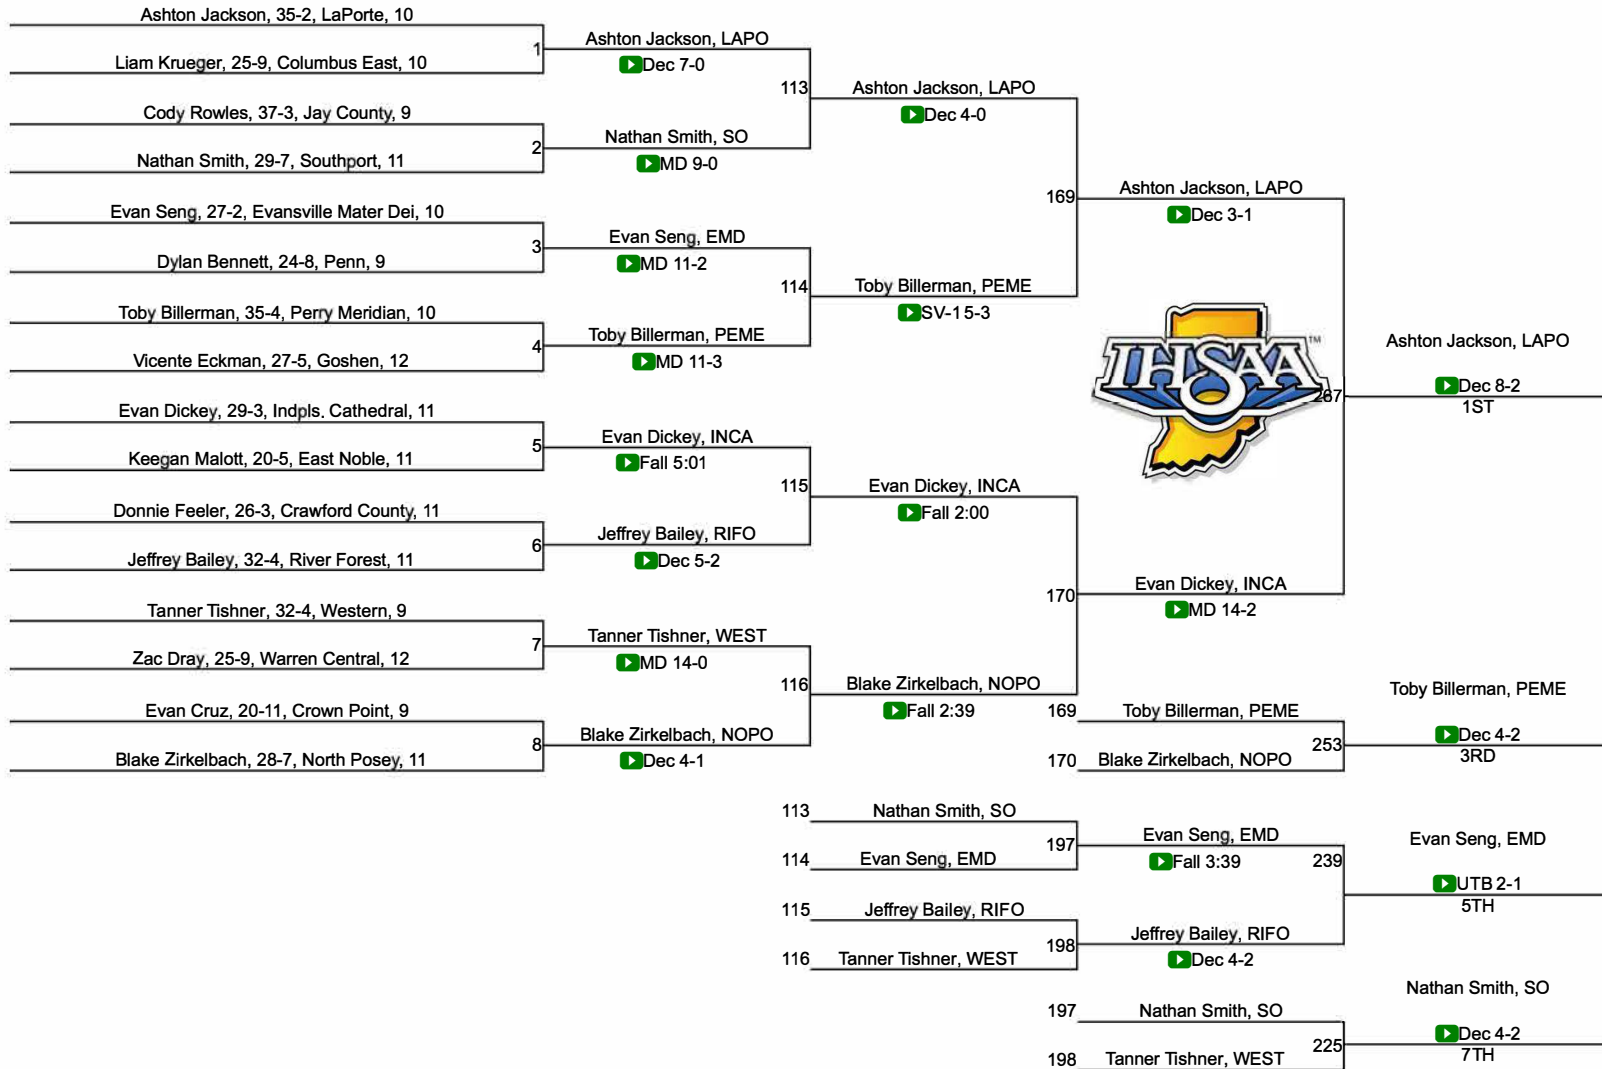

60	McCutcheon	0.0
60	Mishawaka High School	0.0
60	New Prairie	0.0
60	North Central (Indianapolis)	0.0
60	Norwell	0.0
60	Pendleton Heights	0.0
60	Pike	0.0
60	Plymouth	0.0
60	Portage	0.0
60	Prairie Heights	0.0
60	Rensselaer Central	0.0
60	Seeger	0.0
60	South Dearborn	0.0
60	Southridge	0.0
60	Tippecanoe Valley	0.0
60	Tri-West Hendricks	0.0
60	Valparaiso	0.0
60	West Central	0.0
107	Goshen	-3.0

2021 IHSAA State Finals