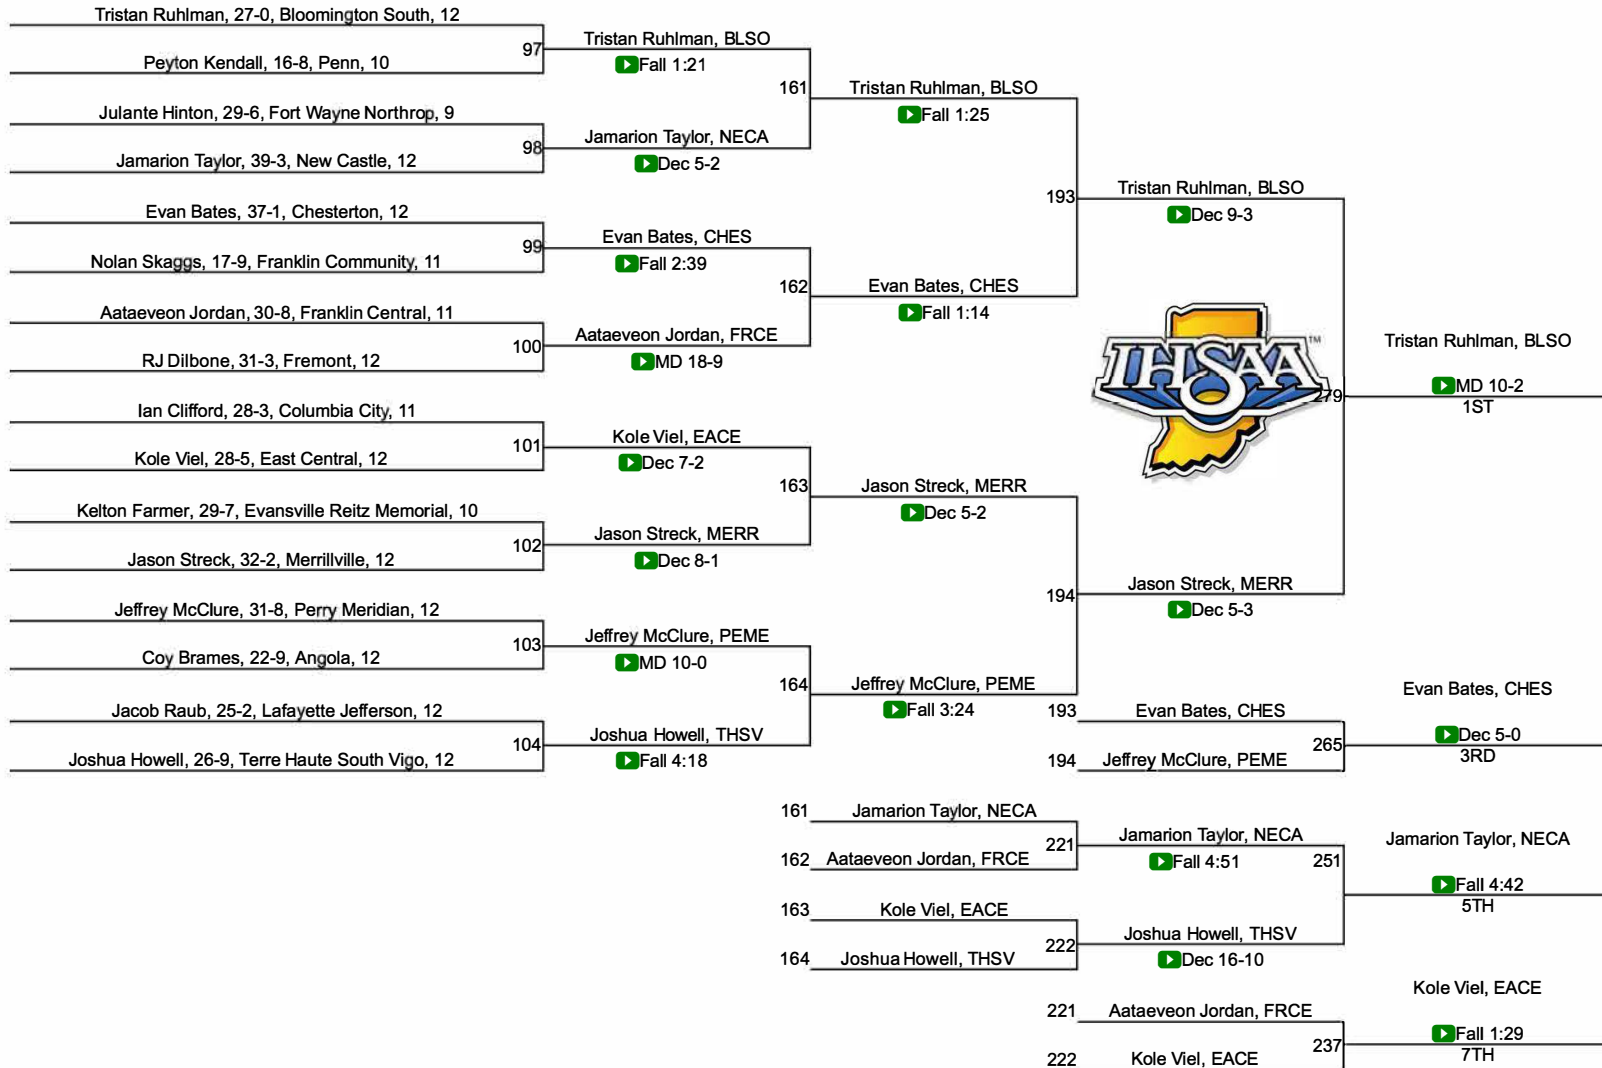

60	Eastern Hancock	0.0
60	Elkhart	0.0
60	Evansville Reitz Memorial	0.0
60	Forest Park	0.0
60	Fort Wayne Northrop	0.0
60	Fort Wayne Snider	0.0
60	Frankfort	0.0
60	Franklin Community	0.0
60	Frankton	0.0
60	Fremont	0.0
60	FW Bishop Dwenger	0.0
60	Garrett	0.0
60	Gavit	0.0
60	Hamilton Southeastern	0.0
60	Harrison (WL)	0.0
60	Hobart	0.0
60	Jay County	0.0
60	Kokomo	0.0
60	Lafayette Jefferson	0.0
60	Lawrence North	0.0
60	Maconaquah	0.0
60	Manchester	0.0
60	Marion	0.0

2021 IHSAA State Finals

2021 IHSAA State Finals

2021 IHSAA State Finals

120

2021 IHSAA State Finals

2021 IHSAA State Finals

2021 IHSAA State Finals

138

2021 IHSAA State Finals

145

2021 IHSAA State Finals

152

2021 IHSAA State Finals

170

2021 IHSAA State Finals

182

2021 IHSAA State Finals

195

2021 IHSAA State Finals

220

2021 IHSAA State Finals

285