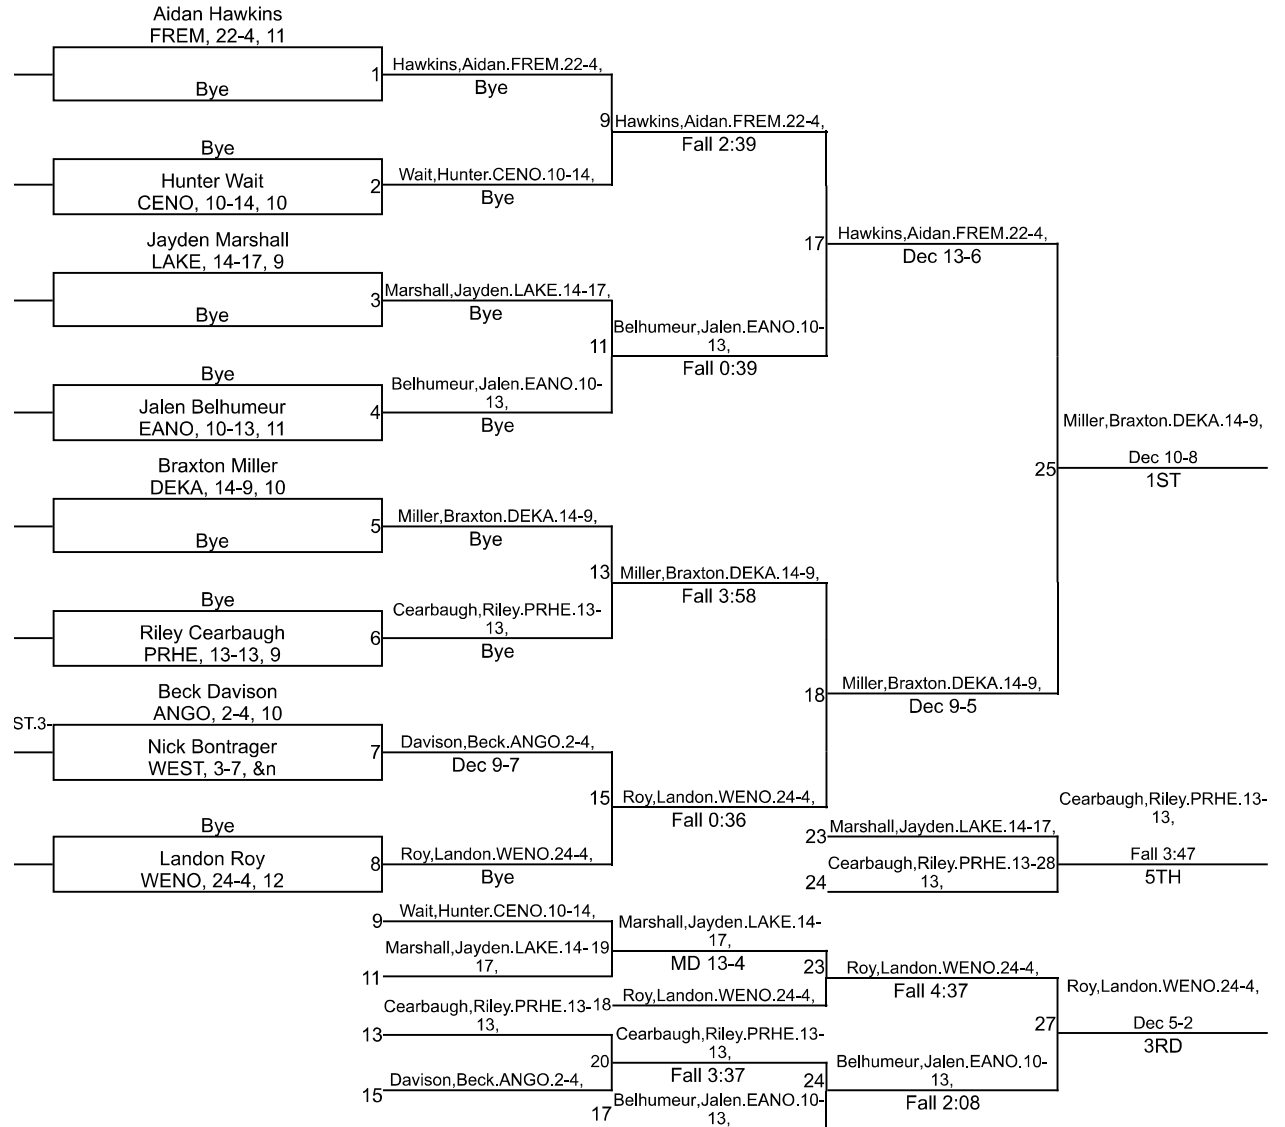

Team Scores

Printed on 01/31/2021 02:31 p.m.

Team Scores		
1	Prairie Heights	246.5
2	East Noble	197.0
3	DeKalb	182.5
4	Fremont	157.0
5	West Noble	139.0
6	Lakeland	88.0
7	Central Noble	84.0
8	Westview	71.0
9	Angola	58.0

IHSAA Sectional @ Westview

106

IHSAA Sectional @ Westview

113

IHSAA Sectional @ Westview

120

IHSAA Sectional @ Westview

132

IHSAA Sectional @ Westview

138

IHSAA Sectional @ Westview

145

IHSAA Sectional @ Westview

152

IHSAA Sectional @ Westview

182