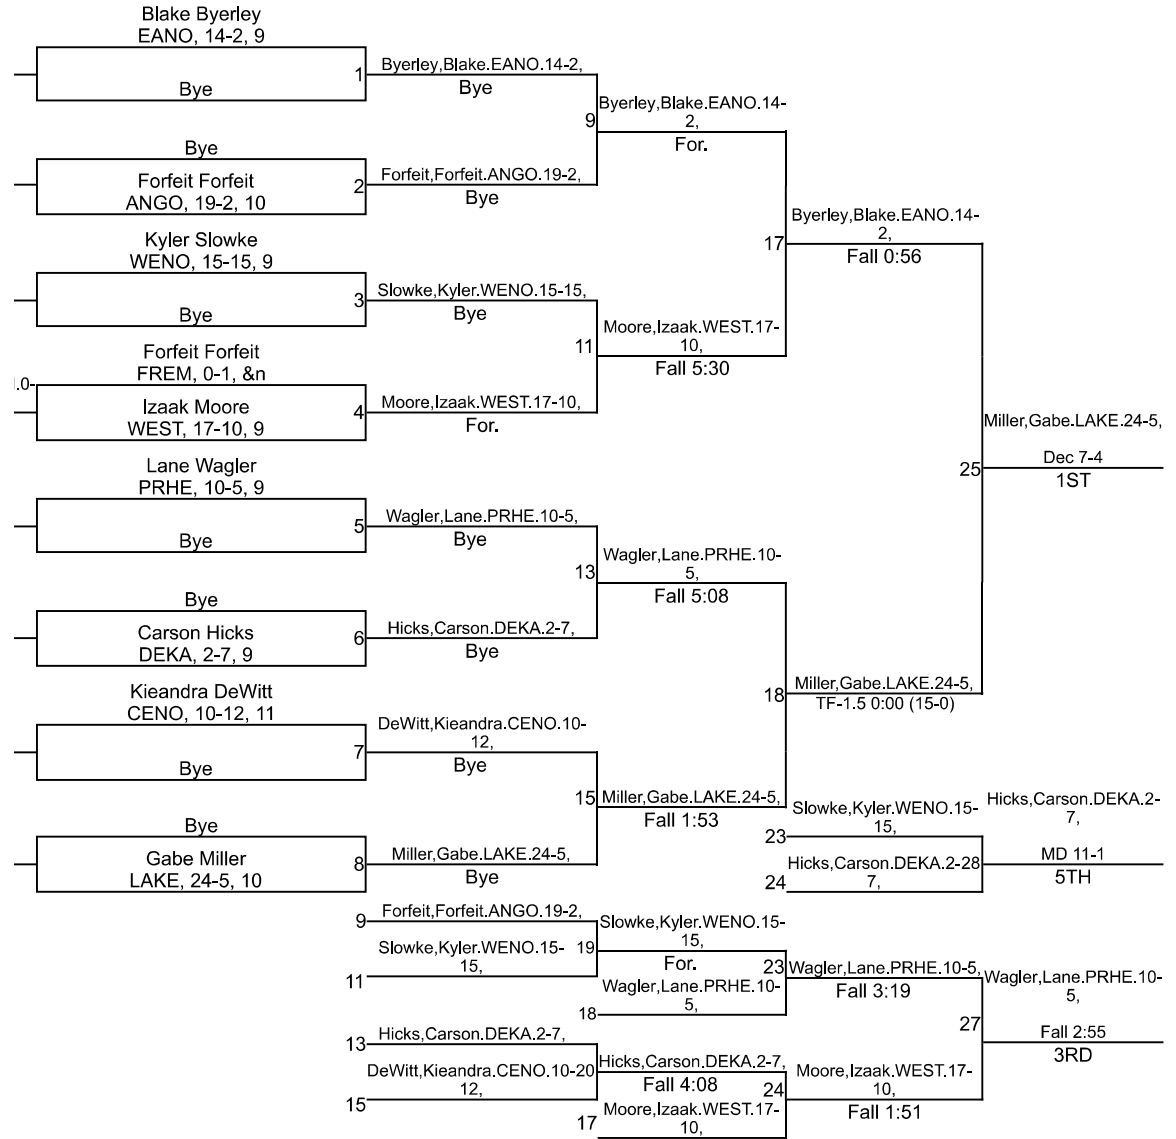

Team Scores

Printed on 01/31/2021 02:31 p.m.

Team Scores		
1	Prairie Heights	246.5
2	East Noble	197.0
3	DeKalb	182.5
4	Fremont	157.0
5	West Noble	139.0
6	Lakeland	88.0
7	Central Noble	84.0
8	Westview	71.0
9	Angola	58.0

IHSAA Sectional @ Westview

106

IHSAA Sectional @ Westview

113

IHSAA Sectional @ Westview

120

IHSAA Sectional @ Westview

132