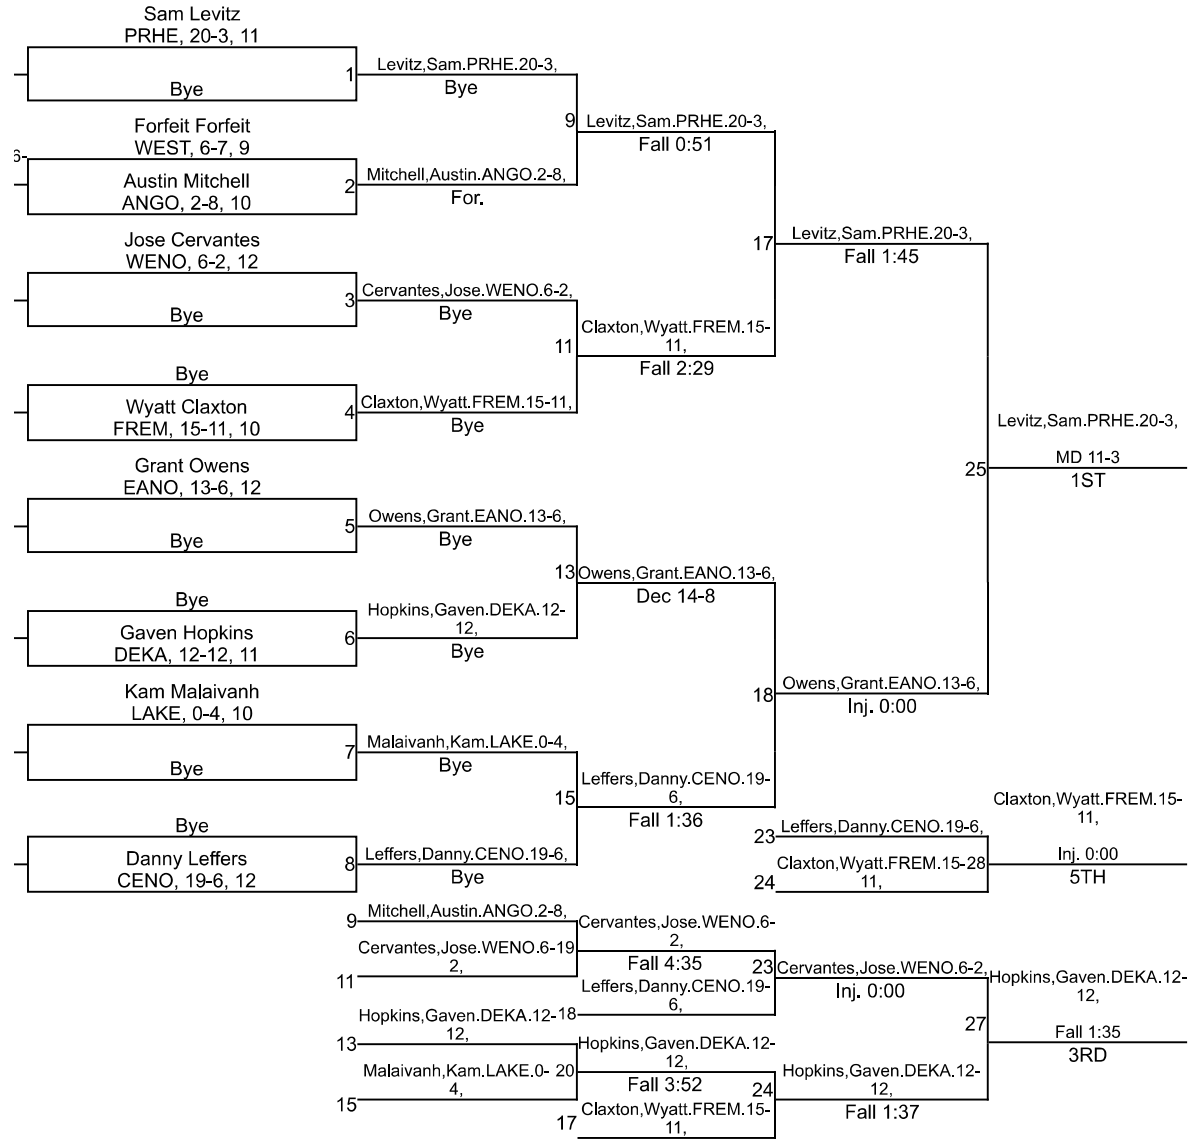

Team Scores

Printed on 01/31/2021 02:31 p.m.

Team Scores		
1	Prairie Heights	246.5
2	East Noble	197.0
3	DeKalb	182.5
4	Fremont	157.0
5	West Noble	139.0
6	Lakeland	88.0
7	Central Noble	84.0
8	Westview	71.0
9	Angola	58.0

IHSAA Sectional @ Westview

106

IHSAA Sectional @ Westview

113

IHSAA Sectional @ Westview

120

IHSAA Sectional @ Westview

132

IHSAA Sectional @ Westview

138

IHSAA Sectional @ Westview

145

IHSAA Sectional @ Westview

152

IHSAA Sectional @ Westview

182