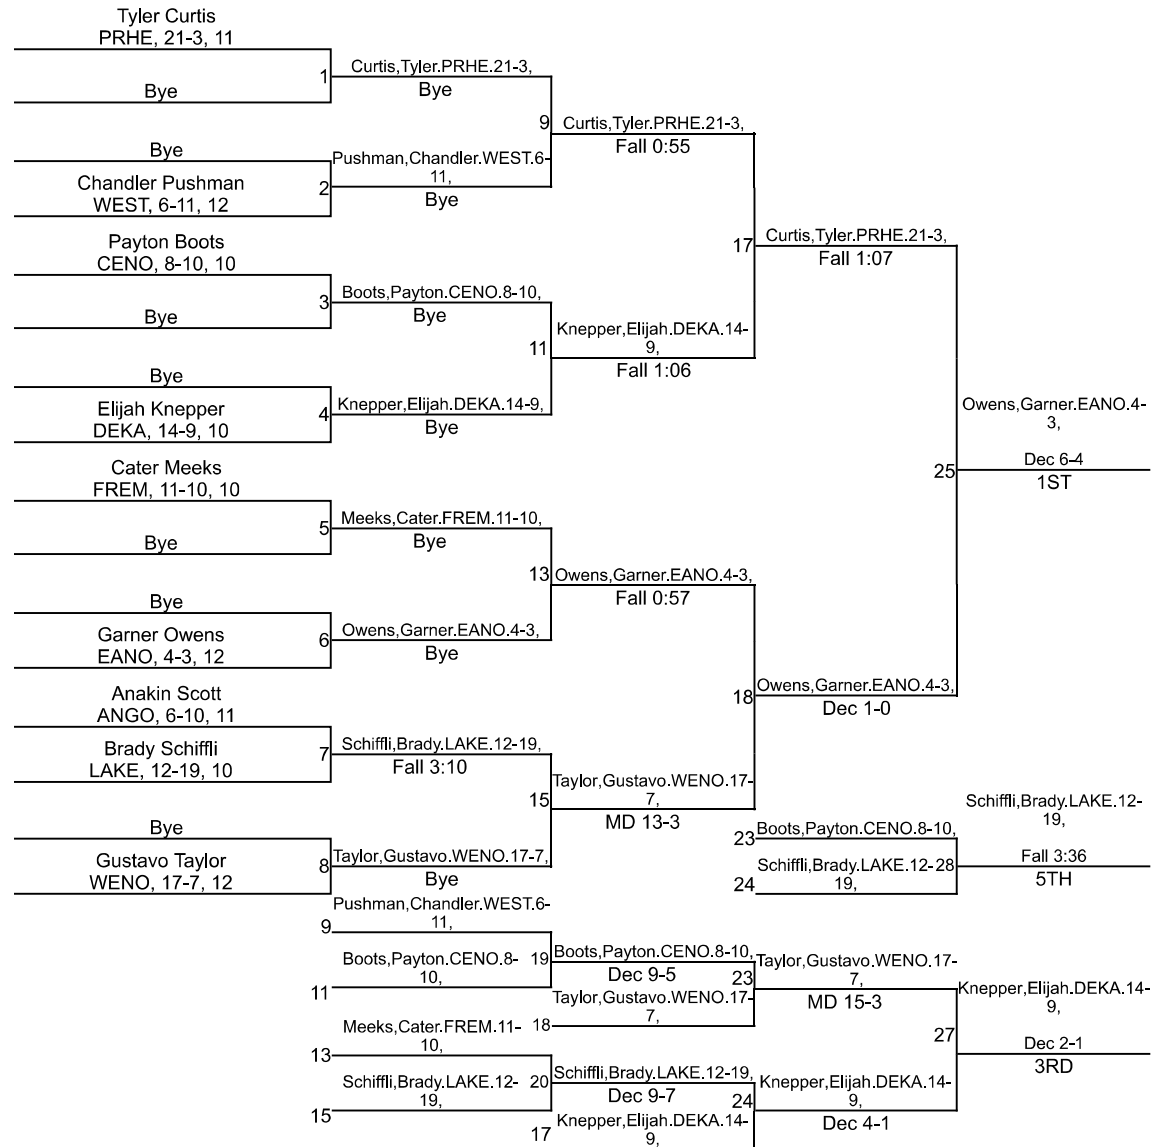

Team Scores

Printed on 01/31/2021 02:31 p.m.

Team Scores		
1	Prairie Heights	246.5
2	East Noble	197.0
3	DeKalb	182.5
4	Fremont	157.0
5	West Noble	139.0
6	Lakeland	88.0
7	Central Noble	84.0
8	Westview	71.0
9	Angola	58.0

IHSAA Sectional @ Westview

106

IHSAA Sectional @ Westview

113

IHSAA Sectional @ Westview

120

IHSAA Sectional @ Westview

132

IHSAA Sectional @ Westview

138

IHSAA Sectional @ Westview

145

IHSAA Sectional @ Westview

152

IHSAA Sectional @ Westview

182