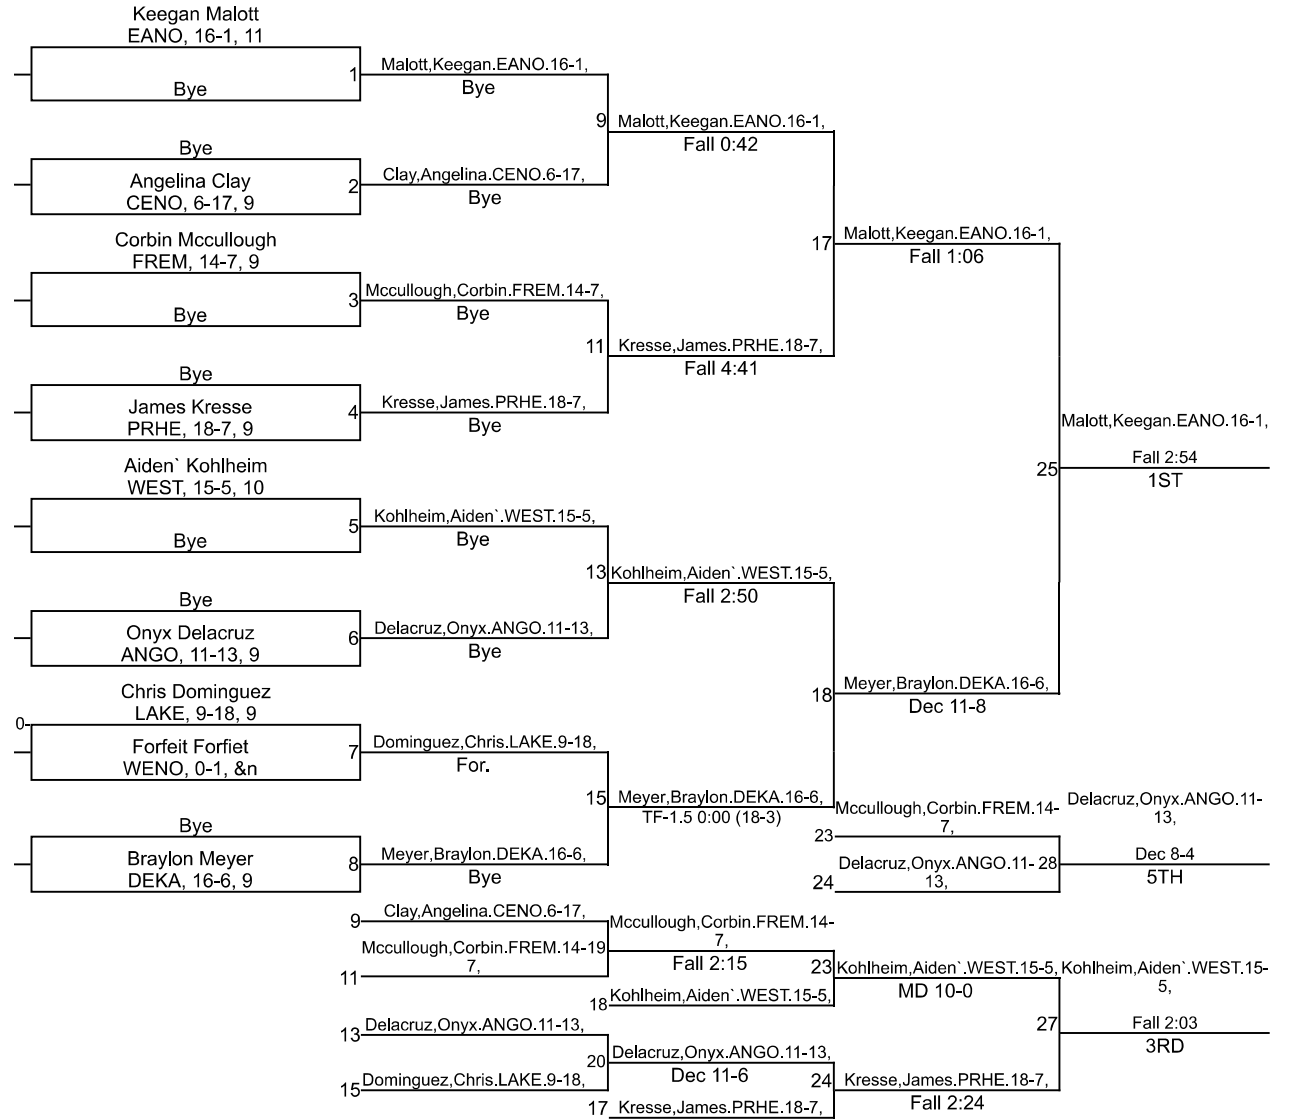

Team Scores

Printed on 01/31/2021 02:31 p.m.

Team Scores		
1	Prairie Heights	246.5
2	East Noble	197.0
3	DeKalb	182.5
4	Fremont	157.0
5	West Noble	139.0
6	Lakeland	88.0
7	Central Noble	84.0
8	Westview	71.0
9	Angola	58.0

IHSAA Sectional @ Westview

106

IHSAA Sectional @ Westview

113

IHSAA Sectional @ Westview

120

IHSAA Sectional @ Westview

132