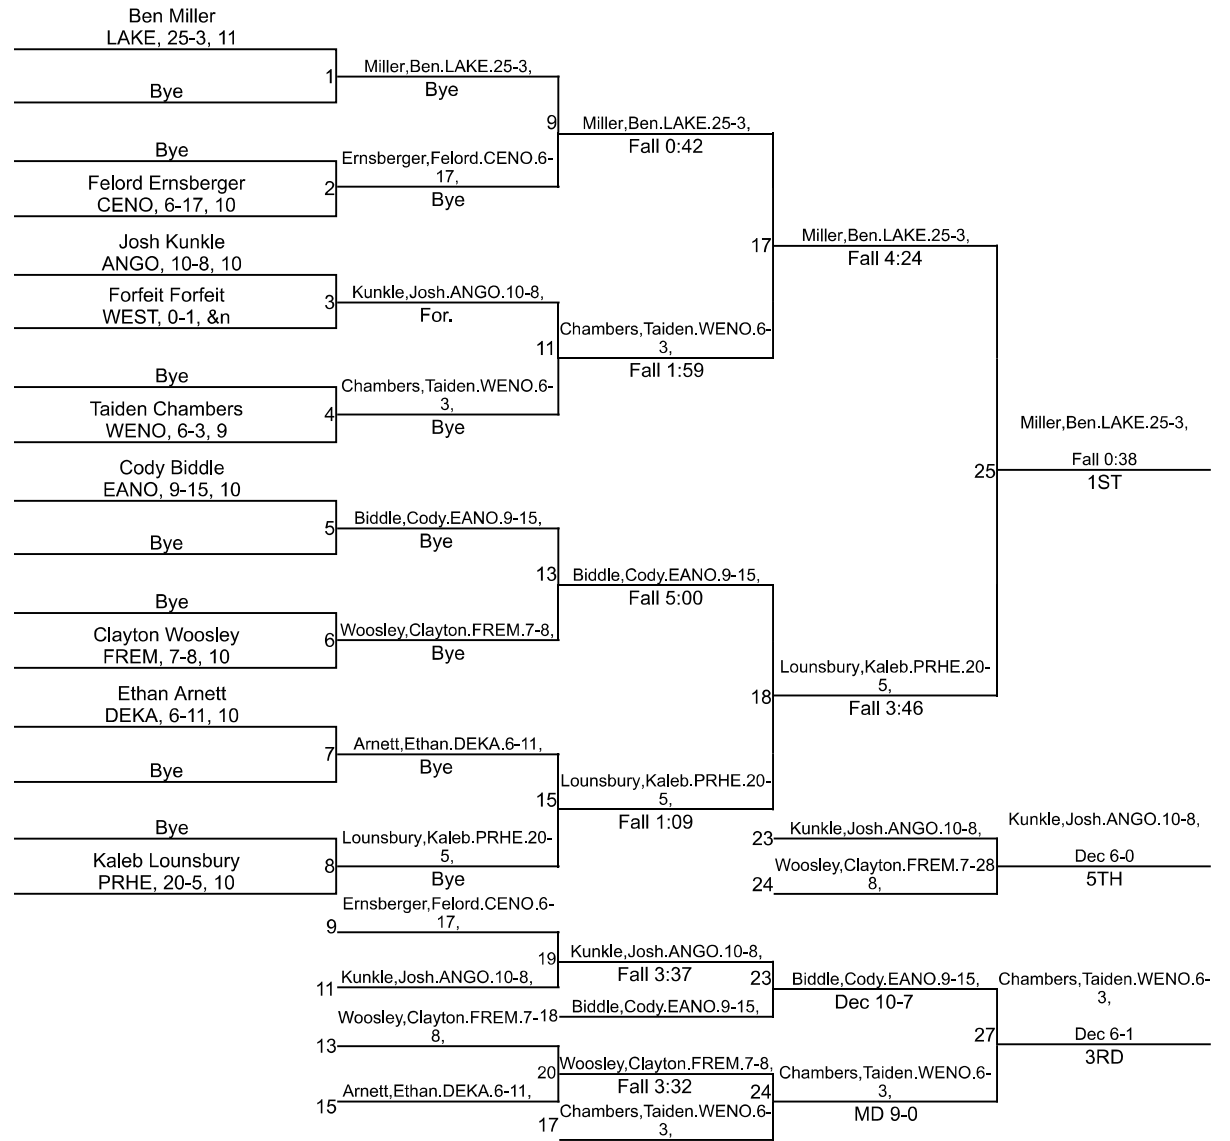

Team Scores

Printed on 01/31/2021 02:31 p.m.

Team Scores		
1	Prairie Heights	246.5
2	East Noble	197.0
3	DeKalb	182.5
4	Fremont	157.0
5	West Noble	139.0
6	Lakeland	88.0
7	Central Noble	84.0
8	Westview	71.0
9	Angola	58.0

IHSAA Sectional @ Westview

106

IHSAA Sectional @ Westview

113

IHSAA Sectional @ Westview

120

IHSAA Sectional @ Westview

132

IHSAA Sectional @ Westview

138

IHSAA Sectional @ Westview

145

IHSAA Sectional @ Westview

152

IHSAA Sectional @ Westview

182