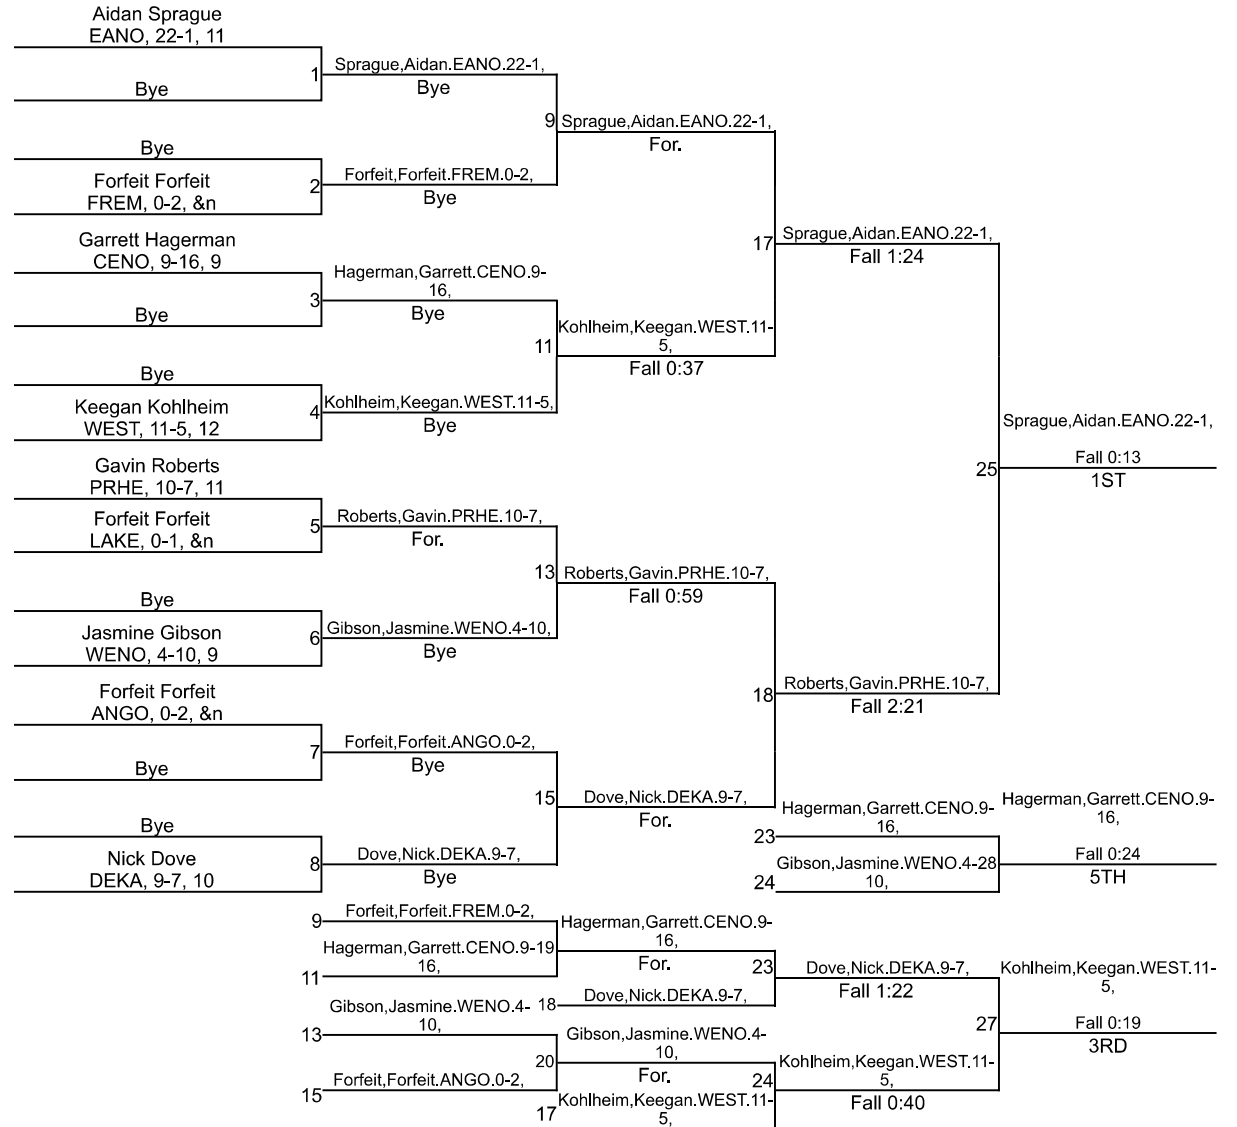

Team Scores

Printed on 01/31/2021 02:31 p.m.

Team Scores		
1	Prairie Heights	246.5
2	East Noble	197.0
3	DeKalb	182.5
4	Fremont	157.0
5	West Noble	139.0
6	Lakeland	88.0
7	Central Noble	84.0
8	Westview	71.0
9	Angola	58.0

IHSAA Sectional @ Westview

106

IHSAA Sectional @ Westview

113

IHSAA Sectional @ Westview

120

IHSAA Sectional @ Westview

132

IHSAA Sectional @ Westview

138

IHSAA Sectional @ Westview

145

IHSAA Sectional @ Westview

152

IHSAA Sectional @ Westview

182