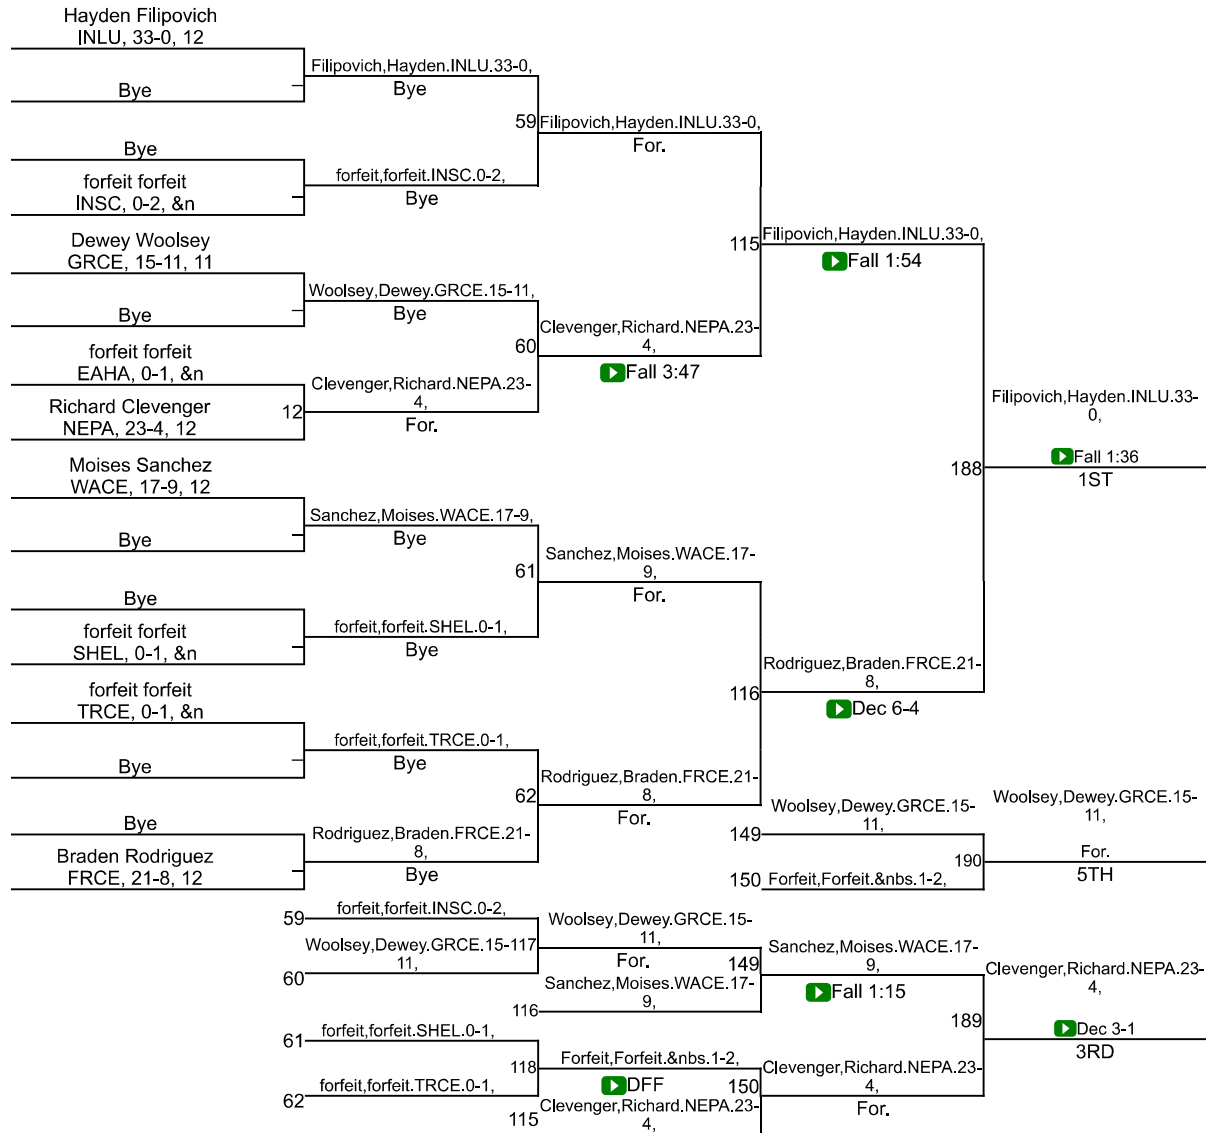

IHSAA Sectional @ Warren Central

195