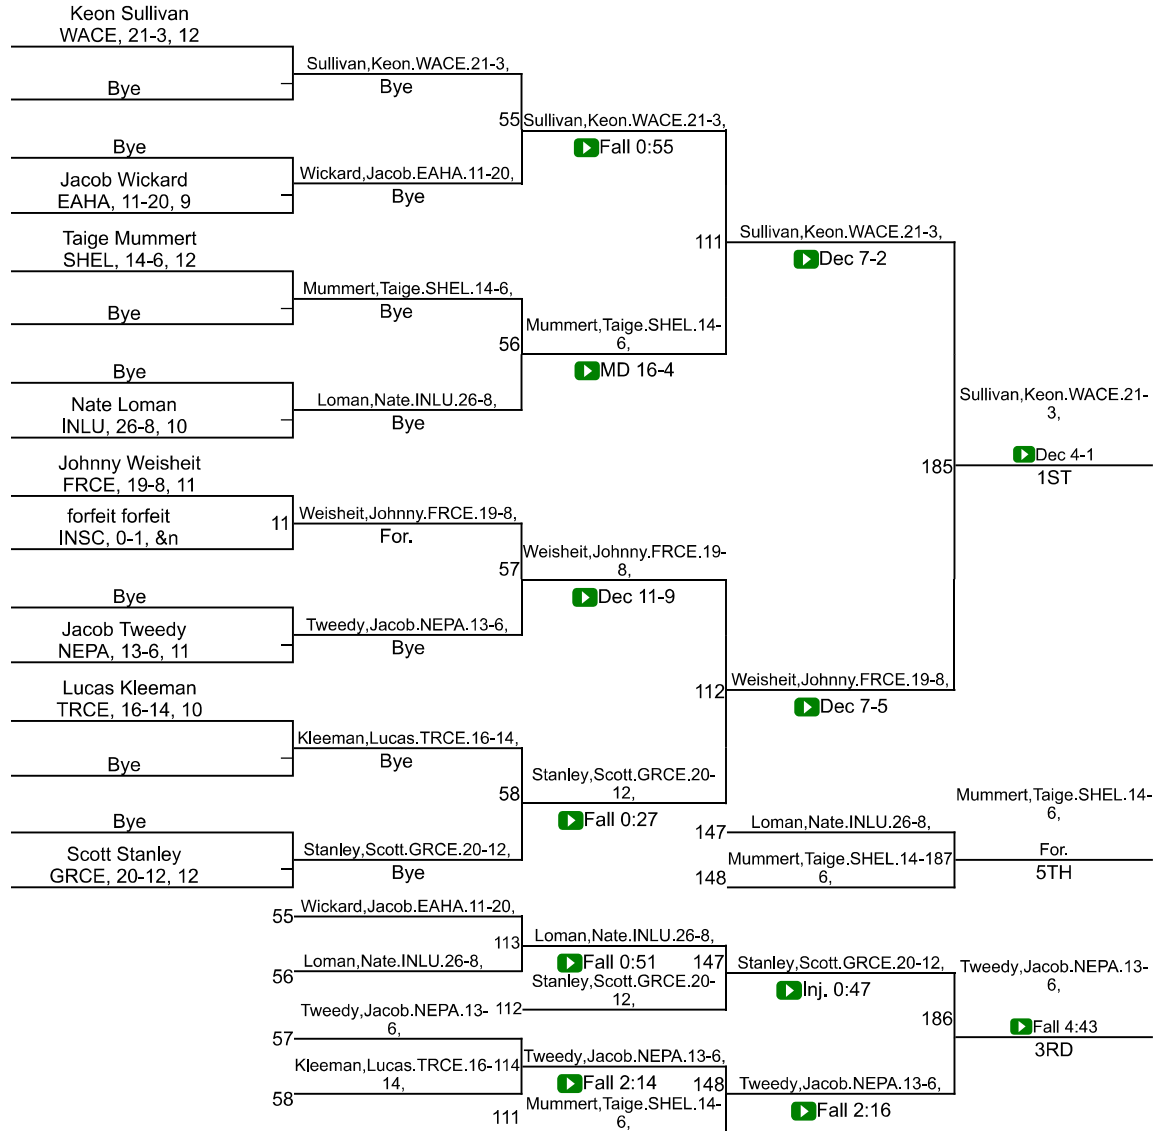

IHSAA Sectional @ Warren Central

182