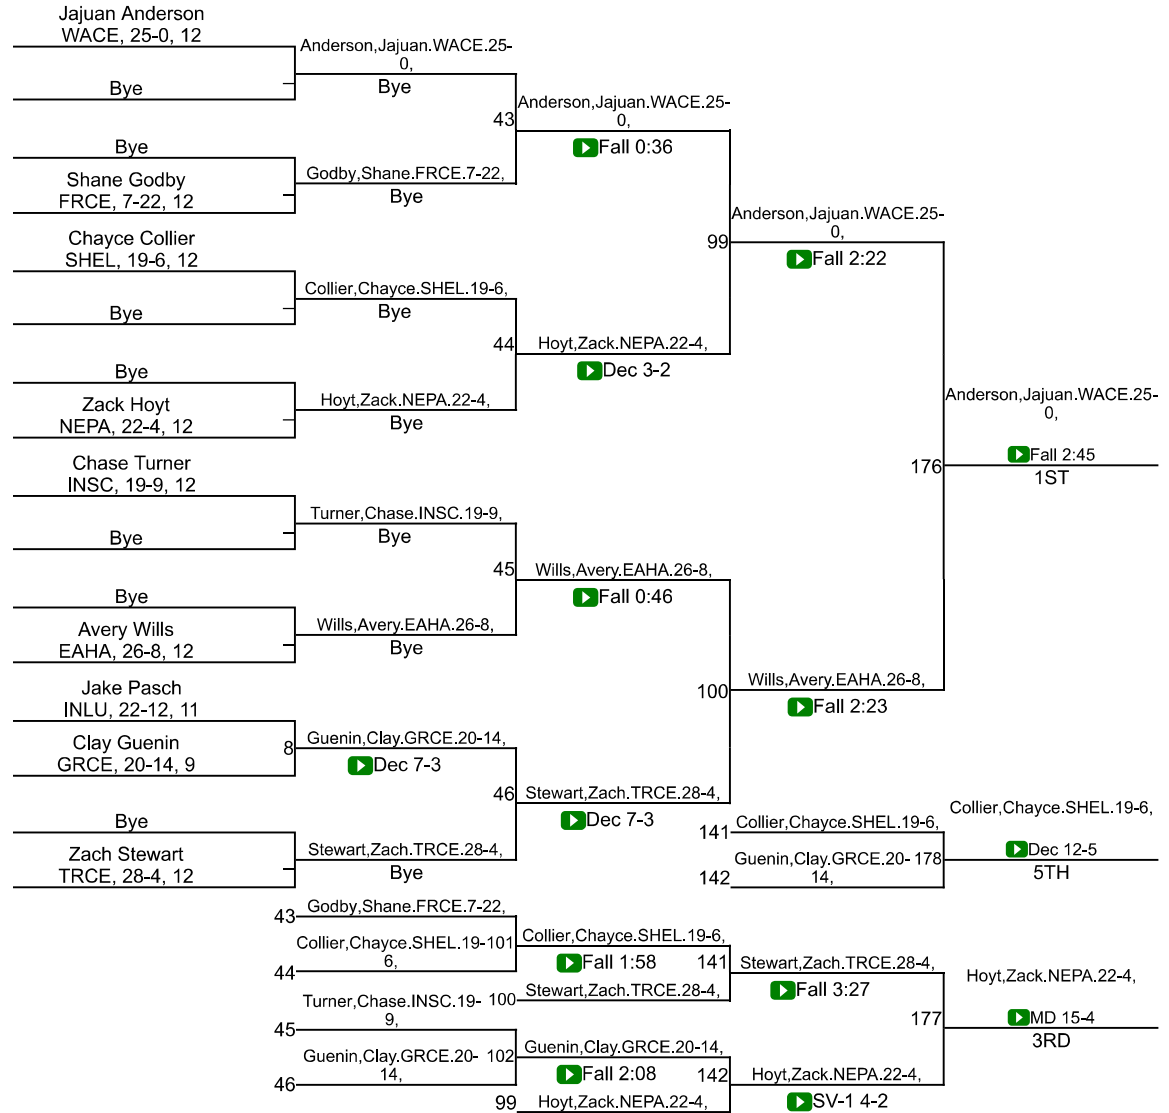

# IHSAA Sectional @ Warren Central

138

# IHSAA Sectional @ Warren Central

152