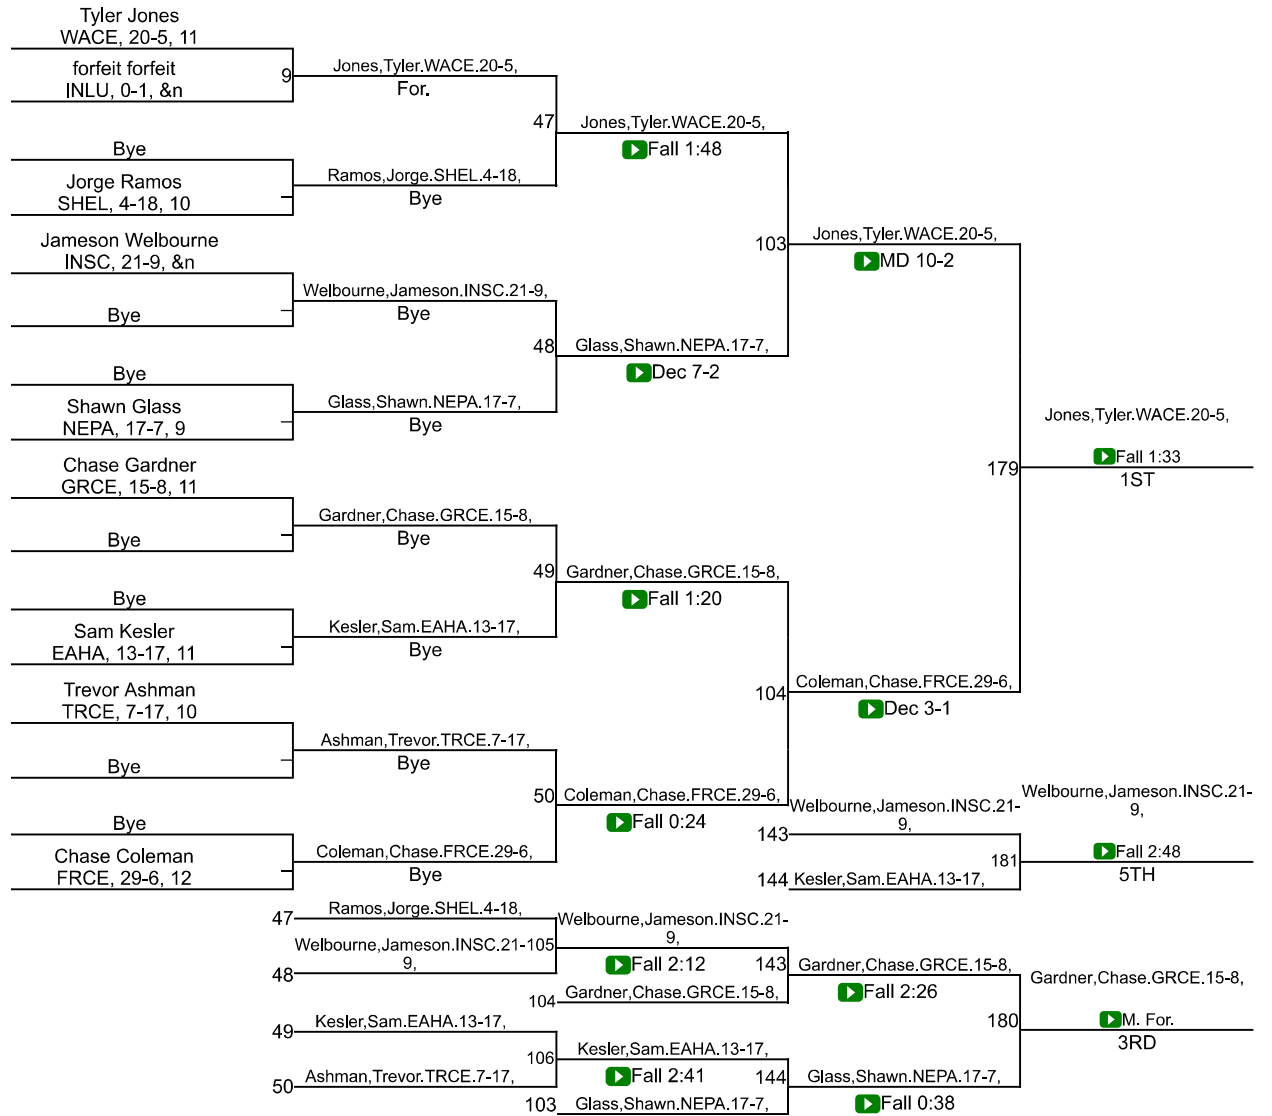

IHSAA Sectional @ Warren Central

160