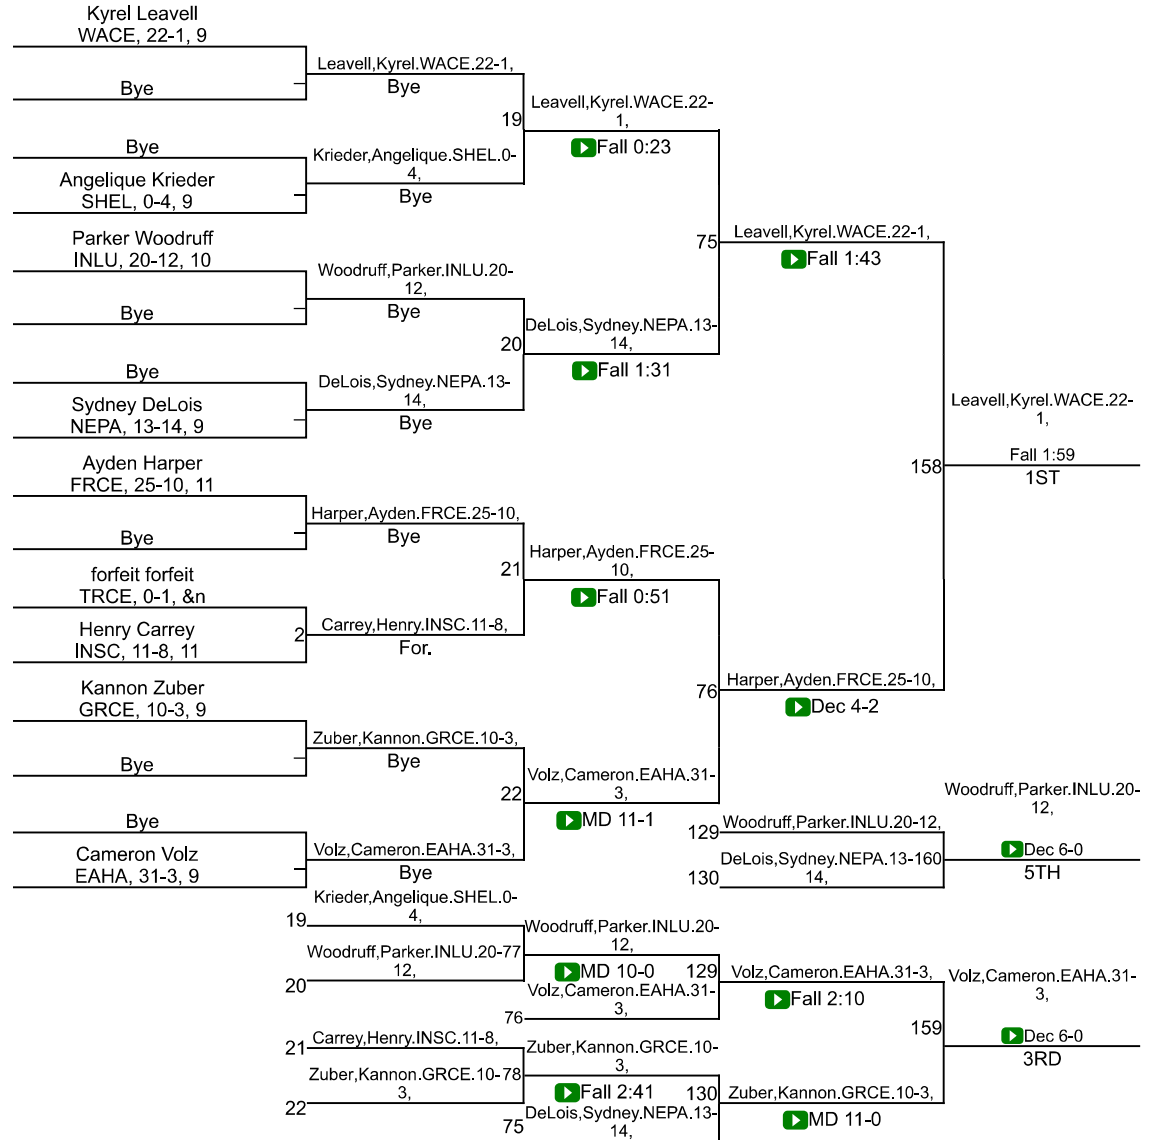

# Team Scores

Printed on 01/31/2021 01:16 p.m.

---

Team Scores		
1	Warren Central	315.0
2	Franklin Central	214.0
3	New Palestine	167.5
4	Greenfield-Central	166.0
5	Shelbyville	87.0
6	Indianapolis Lutheran	81.0
7	Indianapolis Scecina Memorial	73.0
8	Triton Central	59.0
9	Eastern Hancock	52.5

# IHSAA Sectional @ Warren Central

113