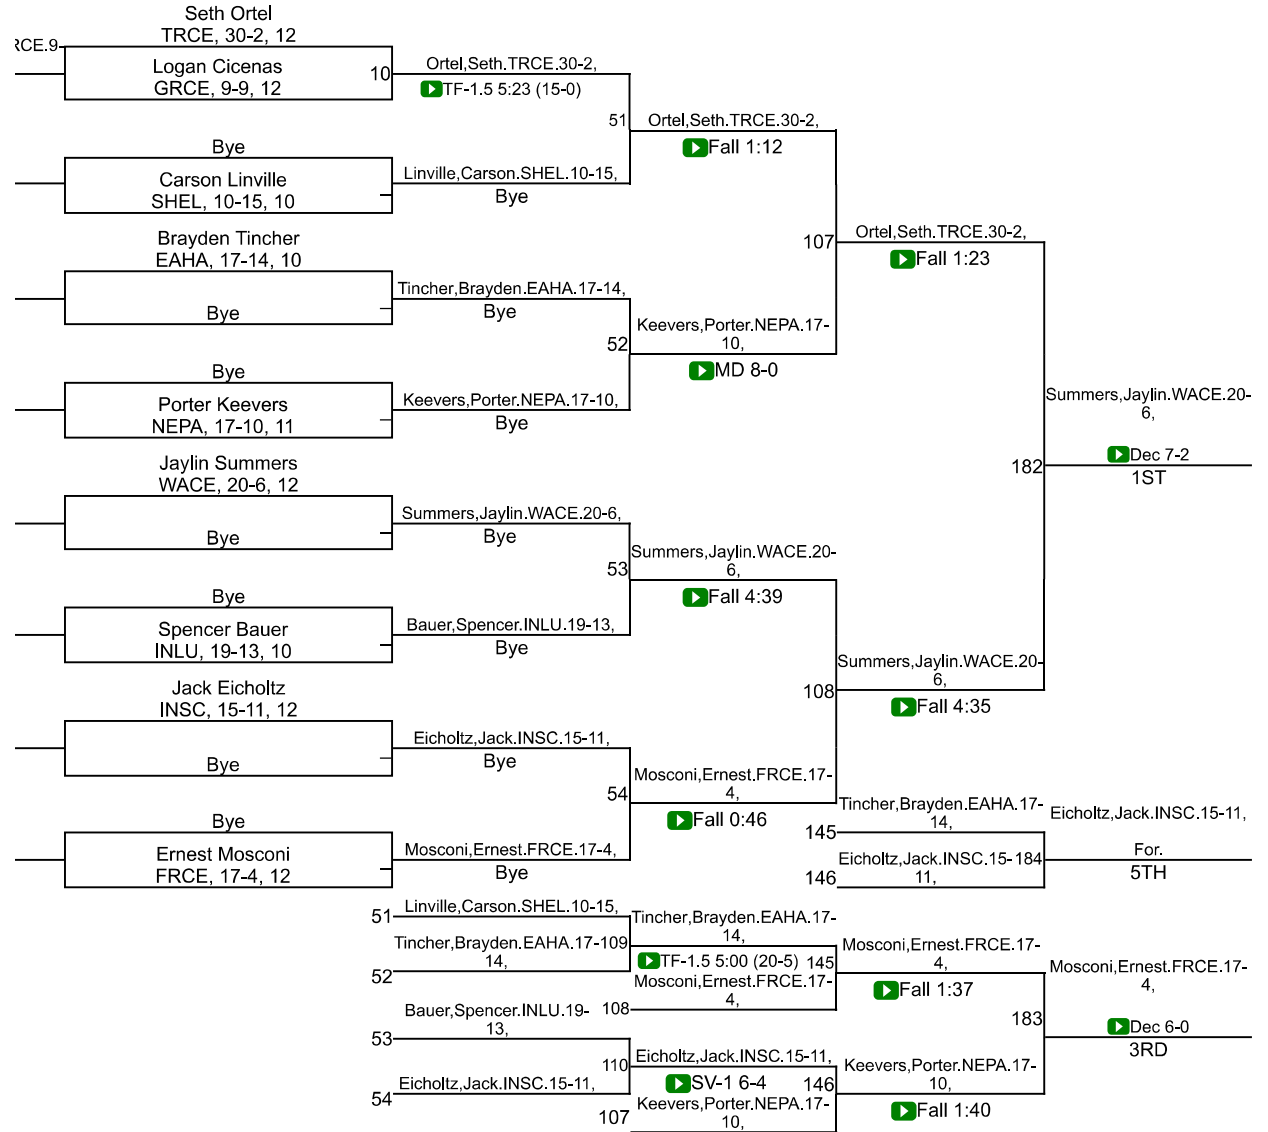

IHSAA Sectional @ Warren Central

170