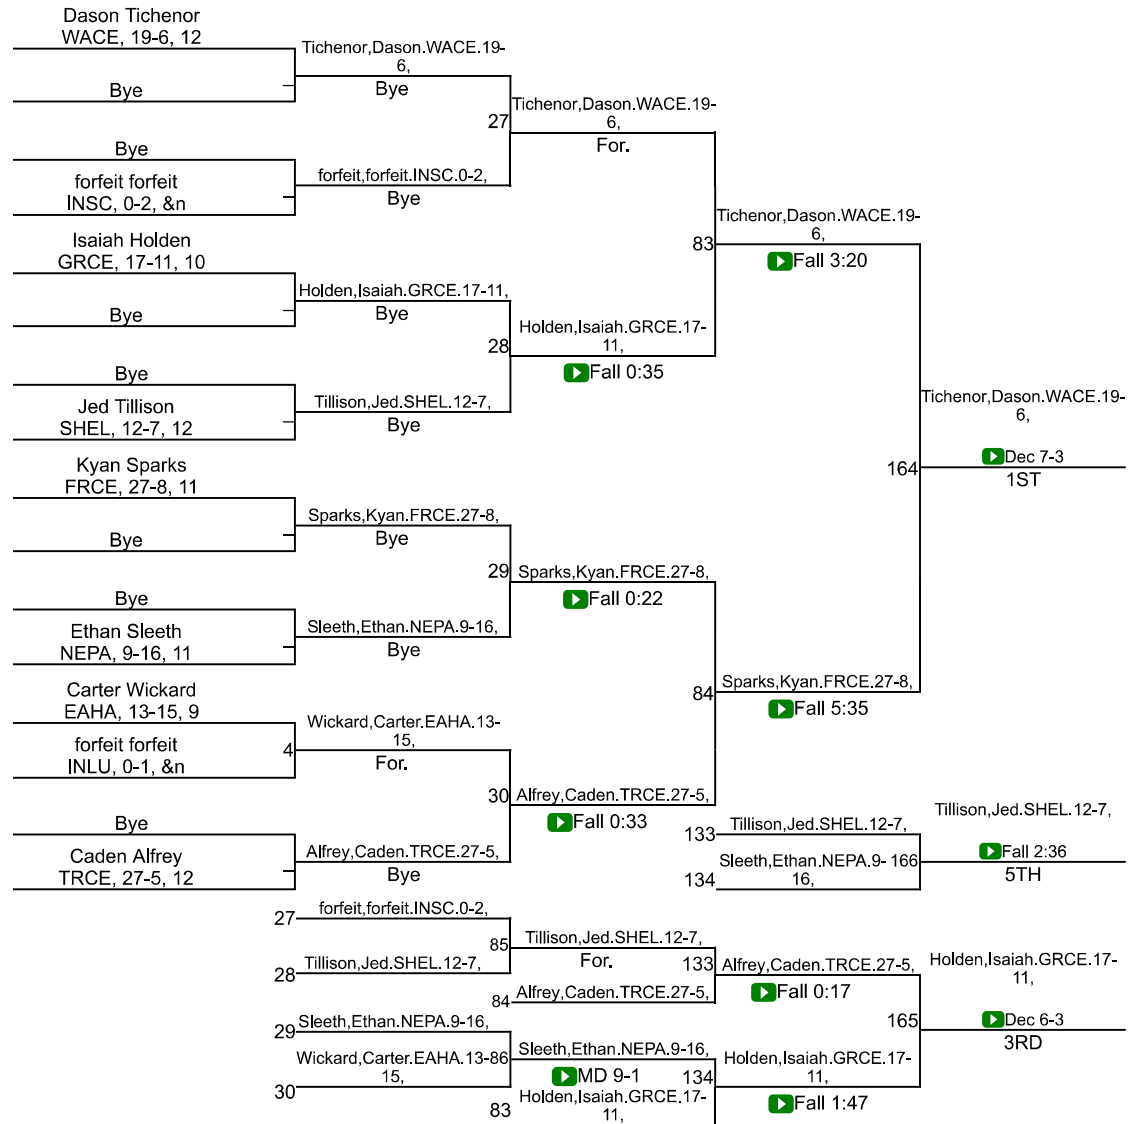

# IHSAA Sectional @ Warren Central

113

# IHSAA Sectional @ Warren Central

126