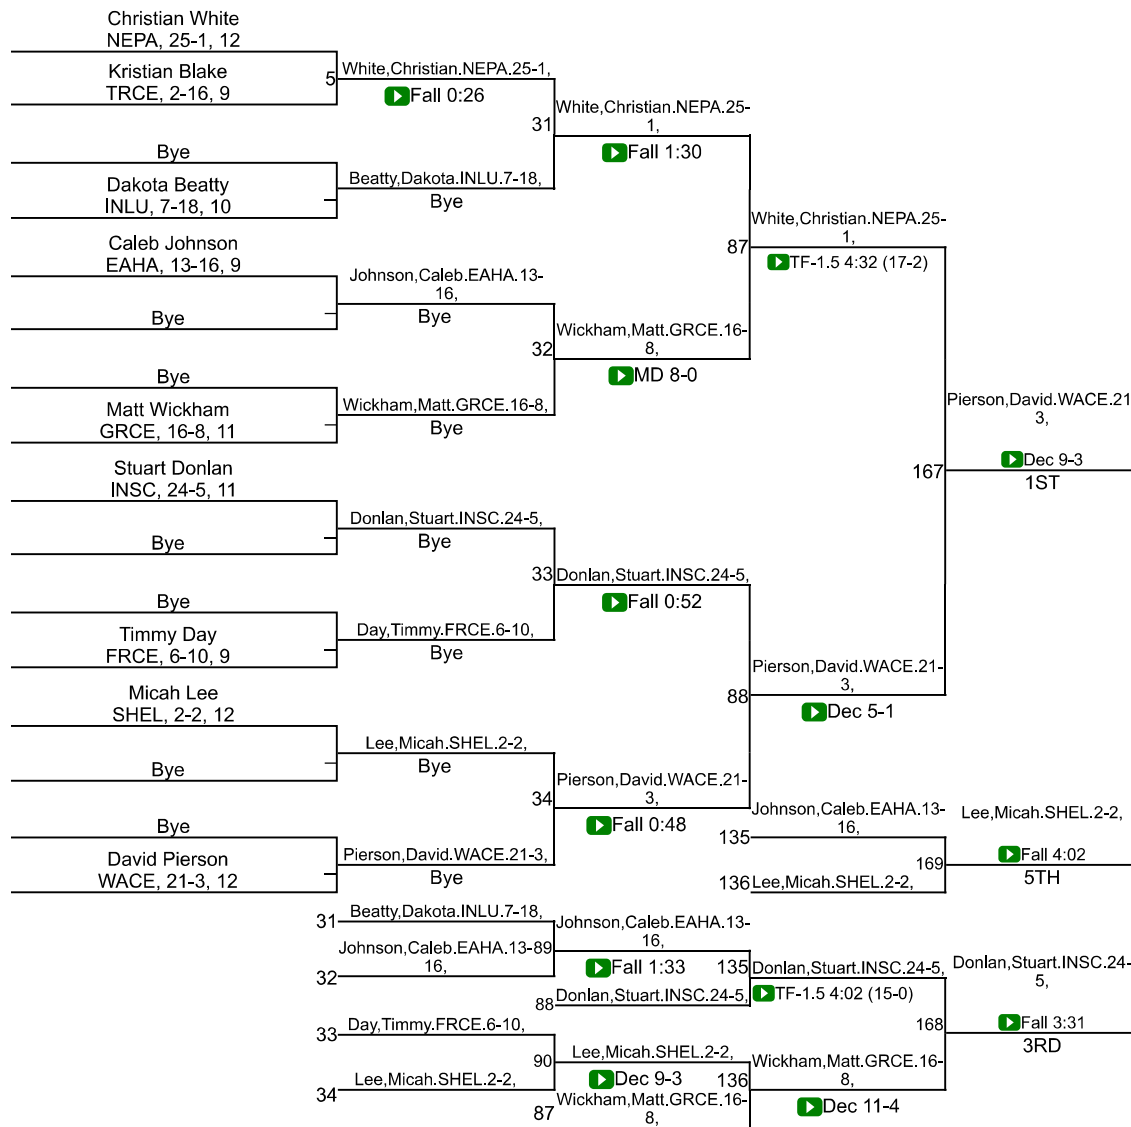

IHSAA Sectional @ Warren Central

132