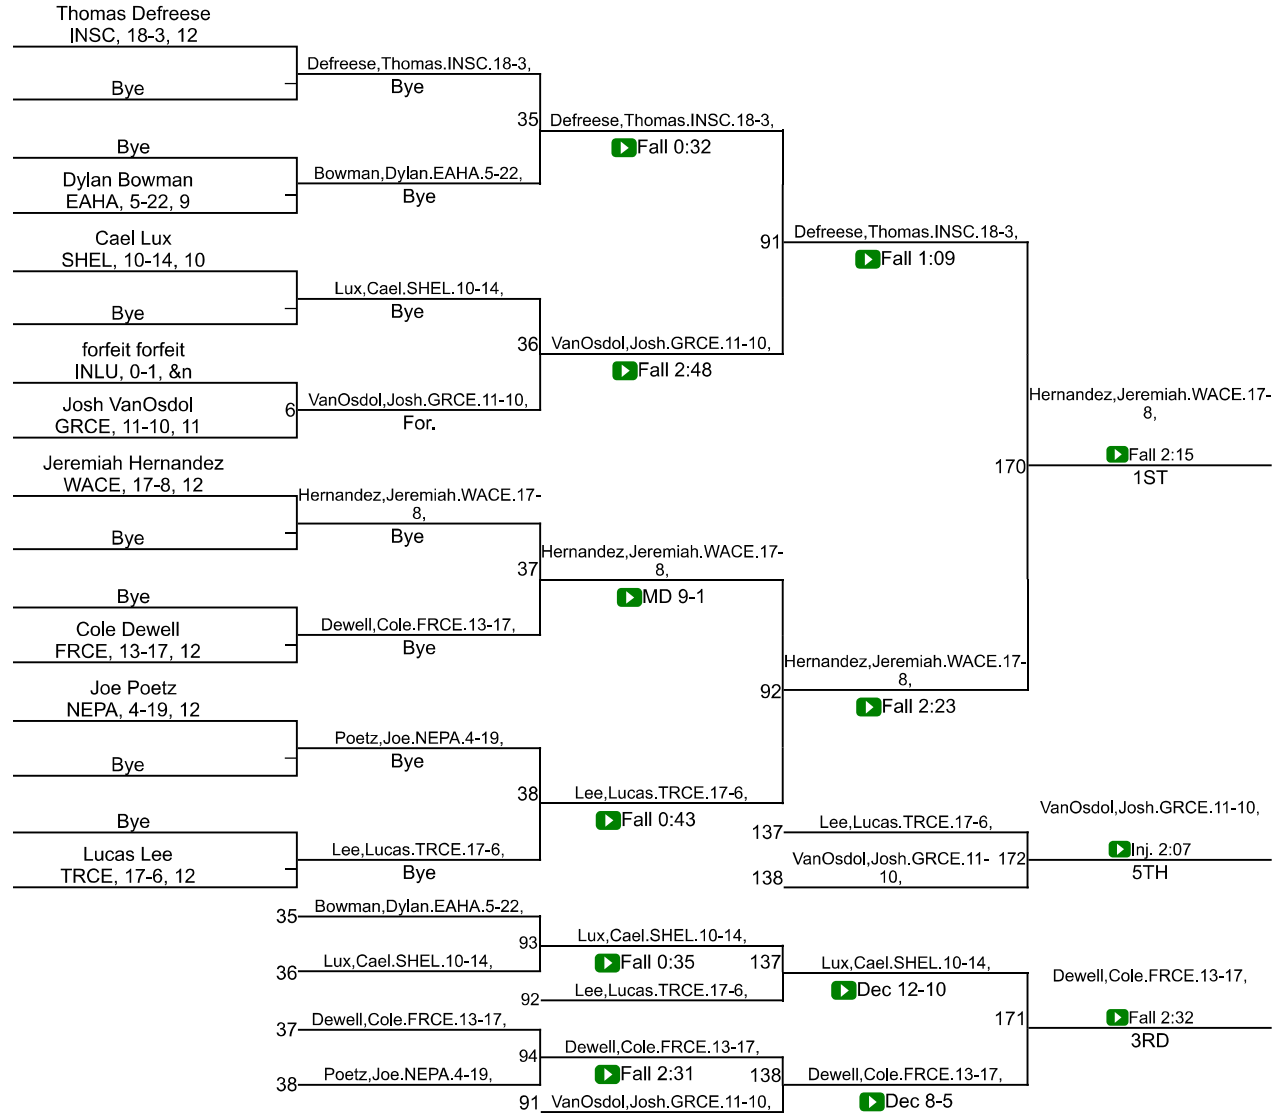

IHSAA Sectional @ Warren Central

138