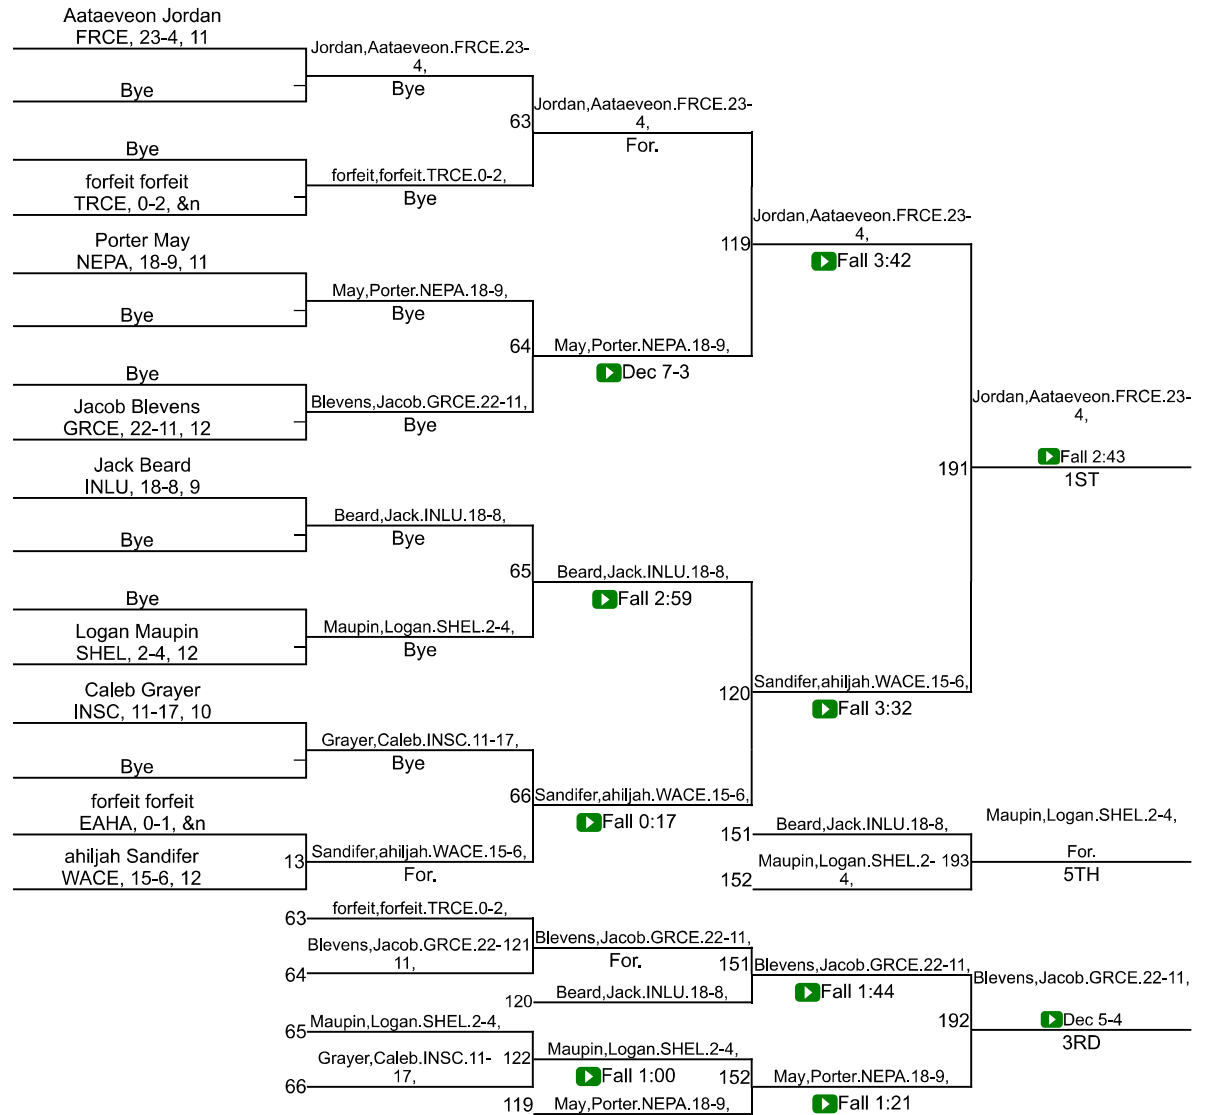

IHSAA Sectional @ Warren Central

220