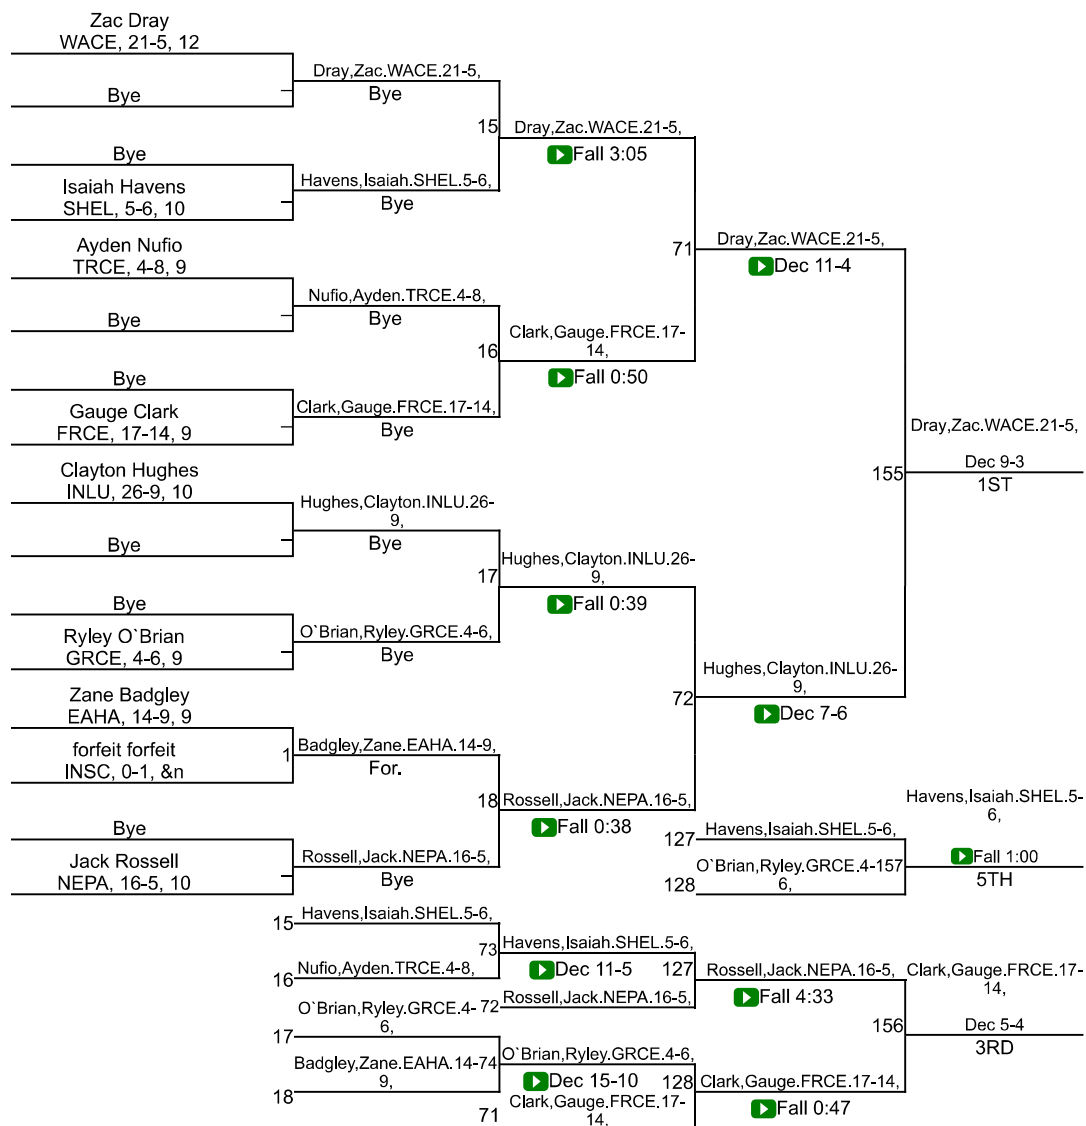

# Team Scores

Printed on 01/31/2021 01:16 p.m.

---

Team Scores		
1	Warren Central	315.0
2	Franklin Central	214.0
3	New Palestine	167.5
4	Greenfield-Central	166.0
5	Shelbyville	87.0
6	Indianapolis Lutheran	81.0
7	Indianapolis Scecina Memorial	73.0
8	Triton Central	59.0
9	Eastern Hancock	52.5

# IHSAA Sectional @ Warren Central

113