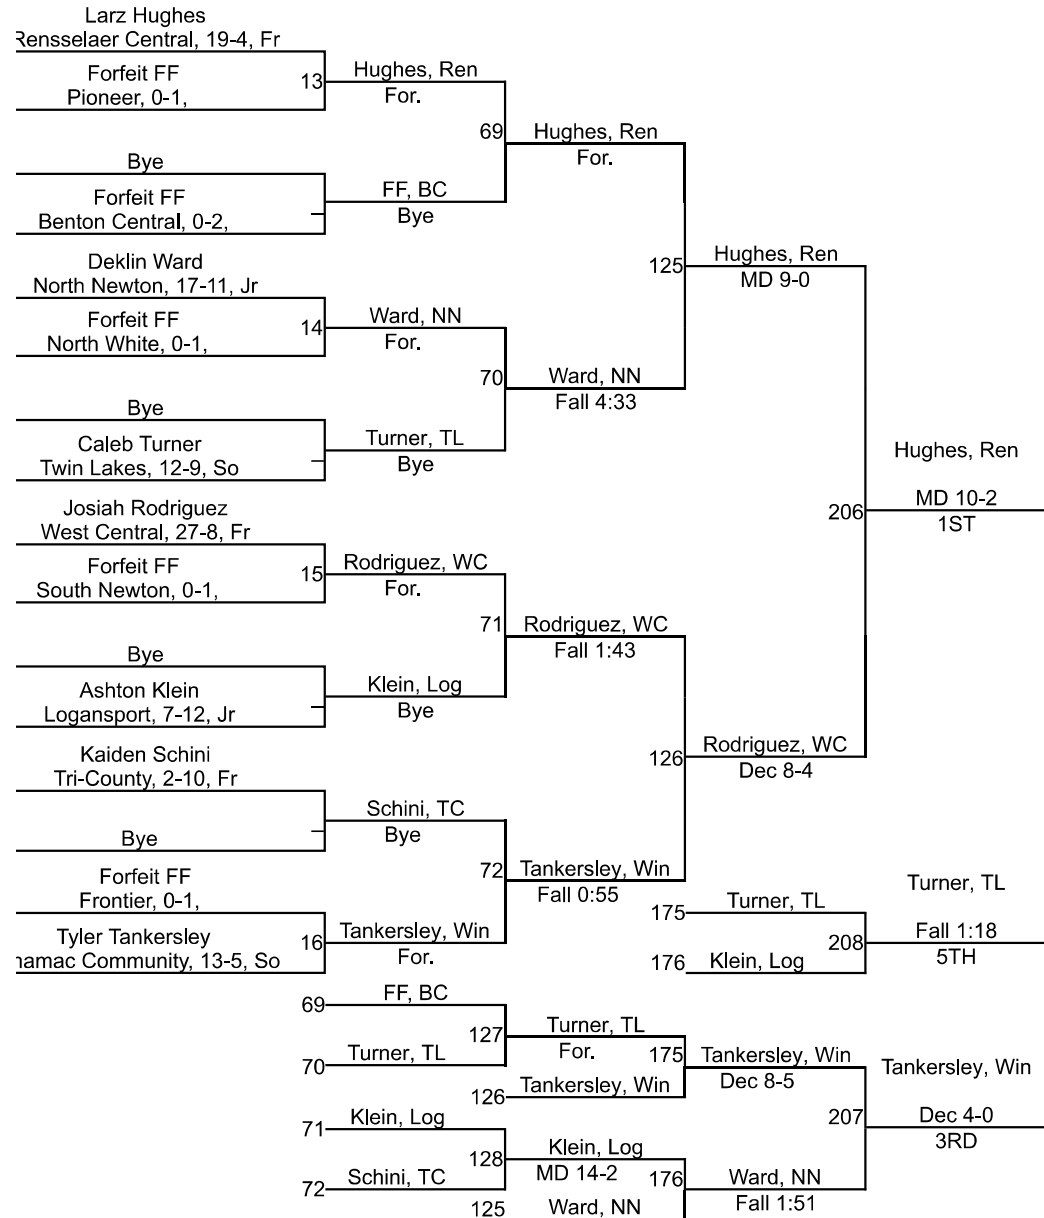

IHSAA Sectional @ Twin Lakes

126