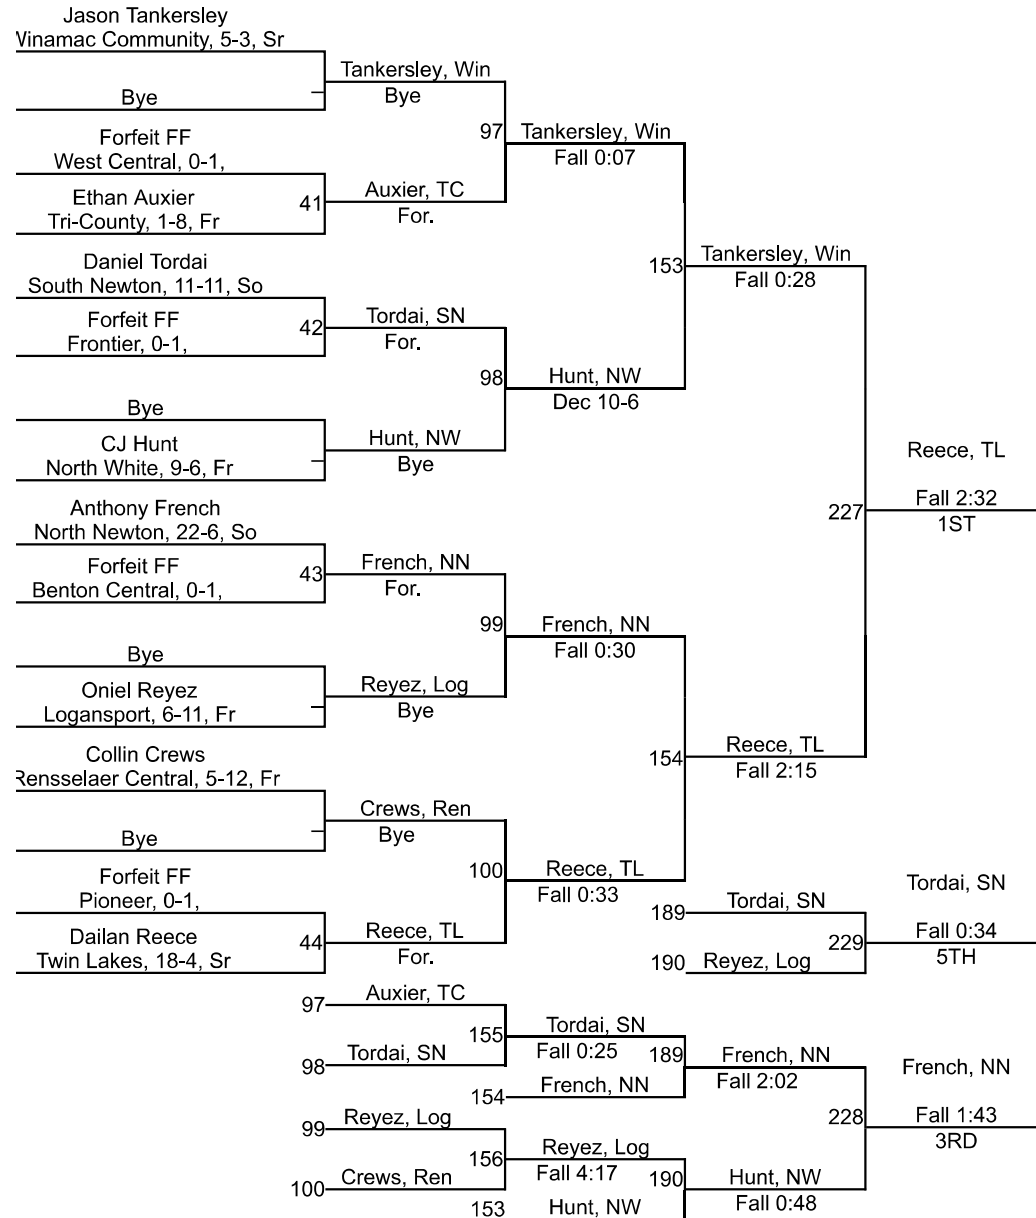

# IHSAA Sectional @ Twin Lakes

126

# IHSAA Sectional @ Twin Lakes

182