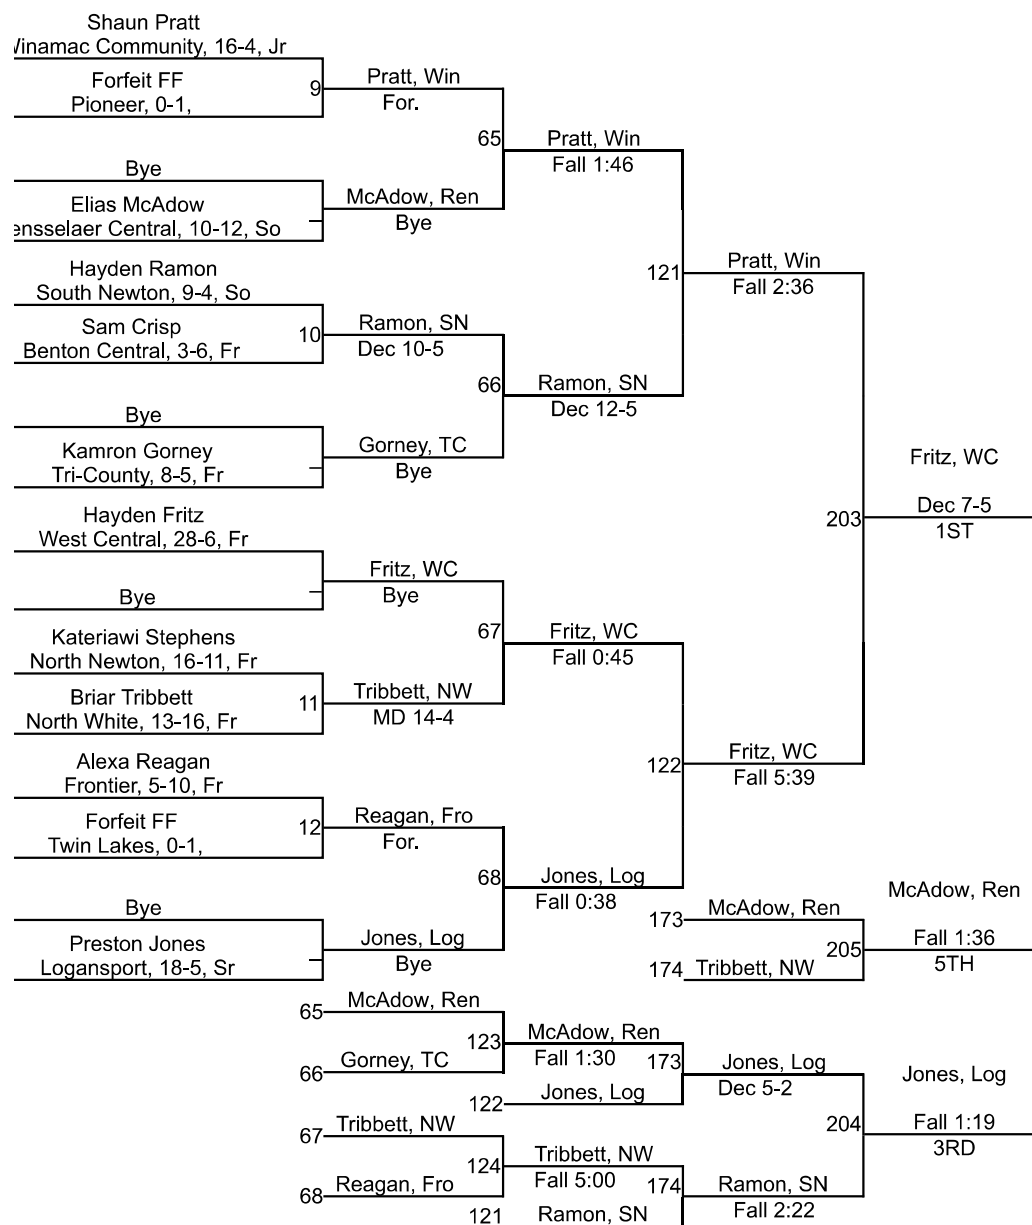

# Team Scores

Printed on 01/31/2021 02:17 p.m.

Team Scores		
1	Rensselaer Central	216.5
2	Winamac Community	204.0
3	North Newton	190.0
4	West Central	145.0
5	North White	118.0
6	Logansport	97.0
7	Pioneer	63.0
7	Twin Lakes	63.0
9	Tri-County	39.0
10	South Newton	33.0
11	Benton Central	27.0
12	Frontier	25.0

# IHSAA Sectional @ Twin Lakes

113

# IHSAA Sectional @ Twin Lakes

120