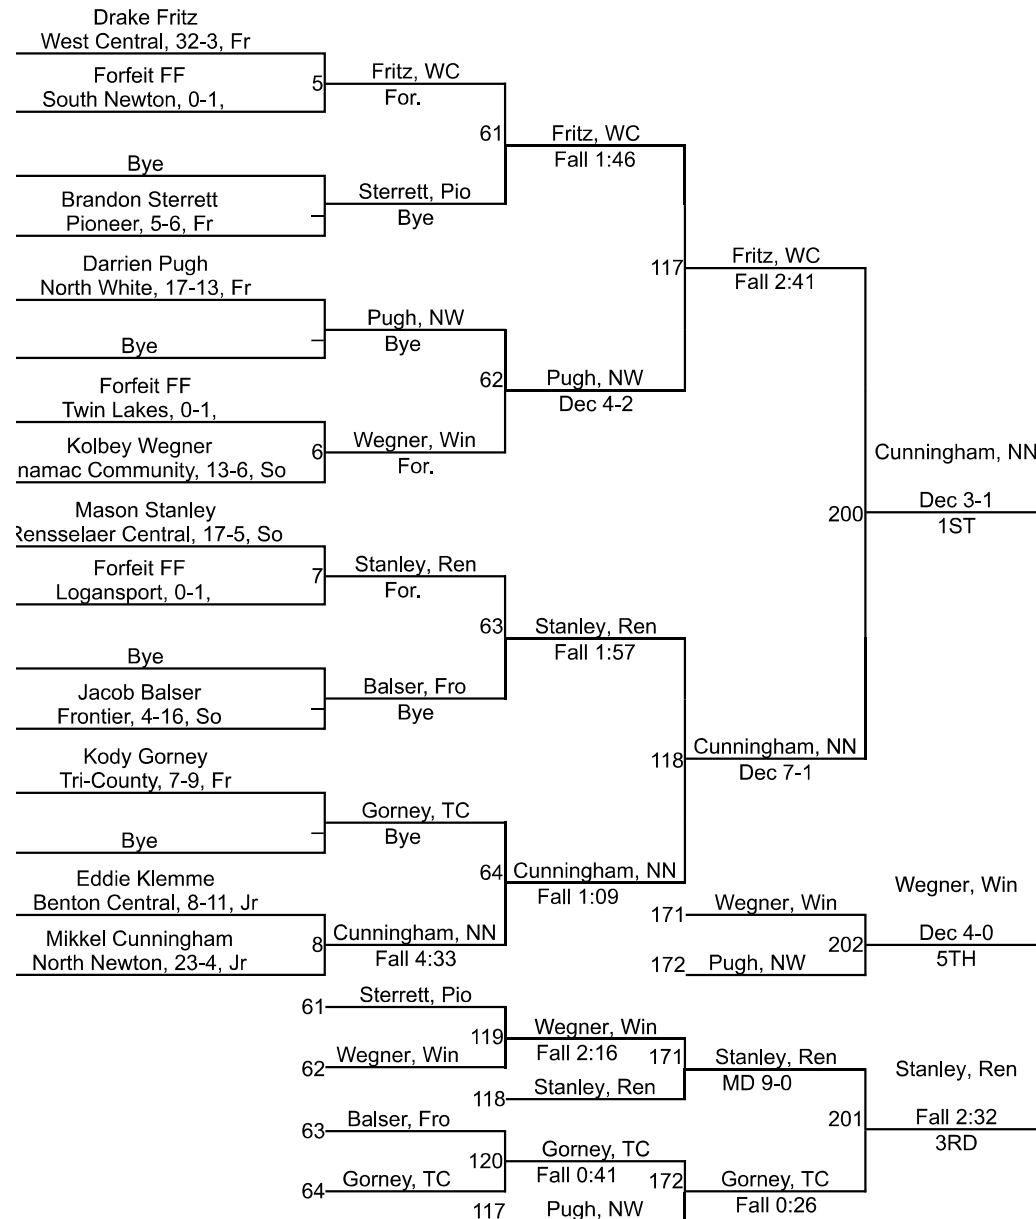

# Team Scores

Printed on 01/31/2021 02:17 p.m.

Team Scores		
1	Rensselaer Central	216.5
2	Winamac Community	204.0
3	North Newton	190.0
4	West Central	145.0
5	North White	118.0
6	Logansport	97.0
7	Pioneer	63.0
7	Twin Lakes	63.0
9	Tri-County	39.0
10	South Newton	33.0
11	Benton Central	27.0
12	Frontier	25.0

# IHSAA Sectional @ Twin Lakes

113

# IHSAA Sectional @ Twin Lakes

120