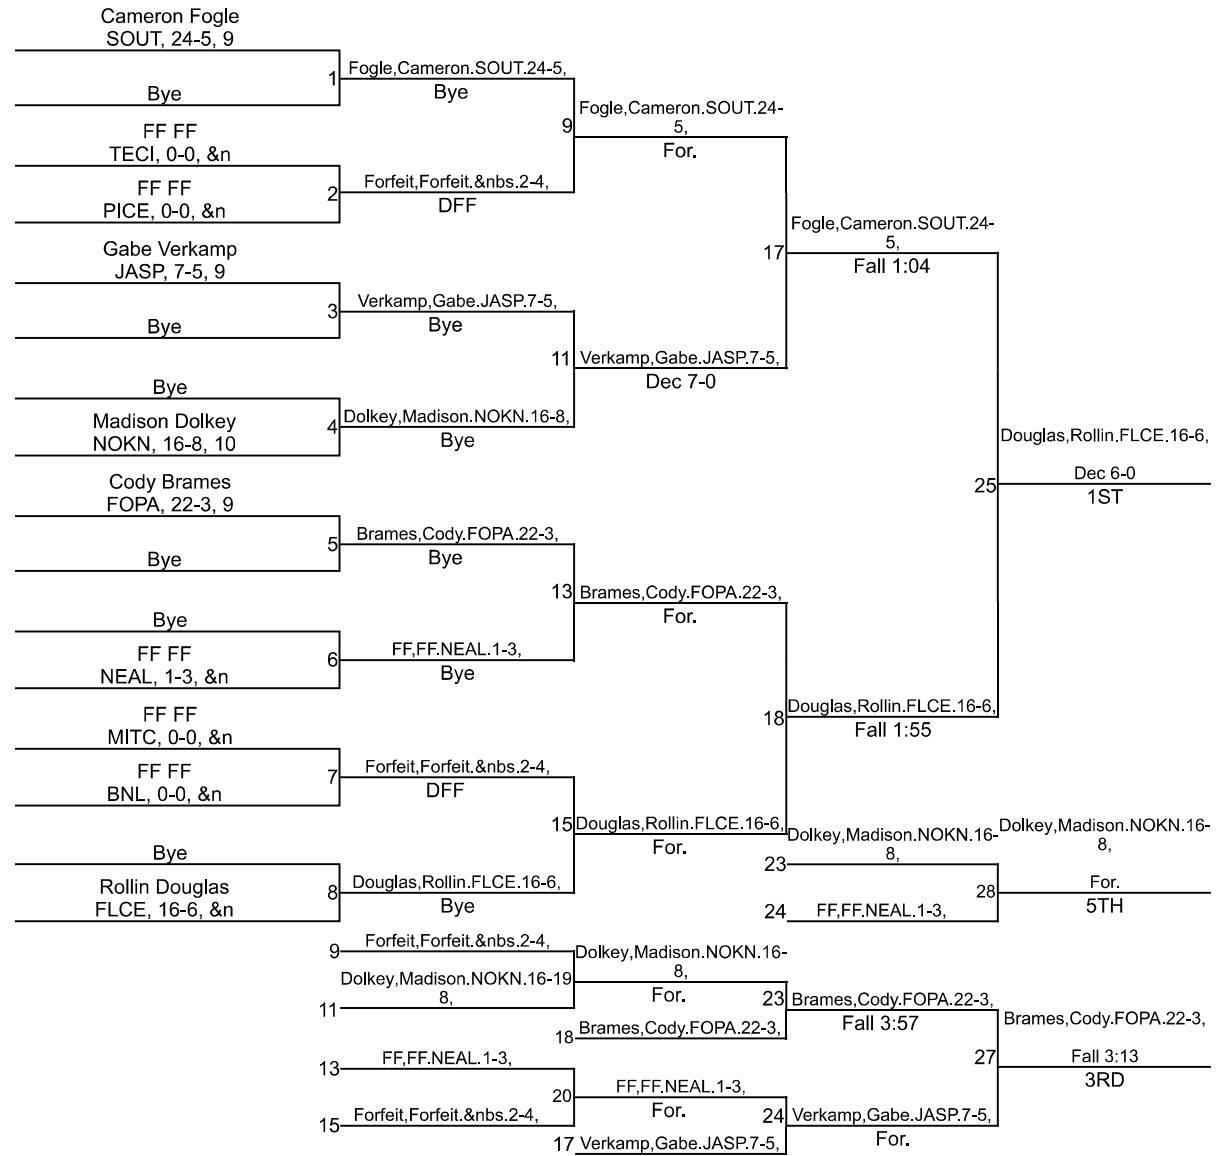

# Team Scores

Printed on 01/31/2021 01:45 p.m.

---

Team Scores		
1	Floyd Central	262.0
2	Tell City.	217.0
3	Jasper	210.5
4	Southridge	194.0
5	New Albany	85.0
6	Forest Park	73.0
7	Bedford North Lawrence	68.0
8	North Knox	61.0
9	Pike Central	52.0
10	Mitchell	14.5

# IHSAA Sectional @ Southridge

106

# IHSAA Sectional @ Southridge

113

# IHSAA Sectional @ Southridge

120