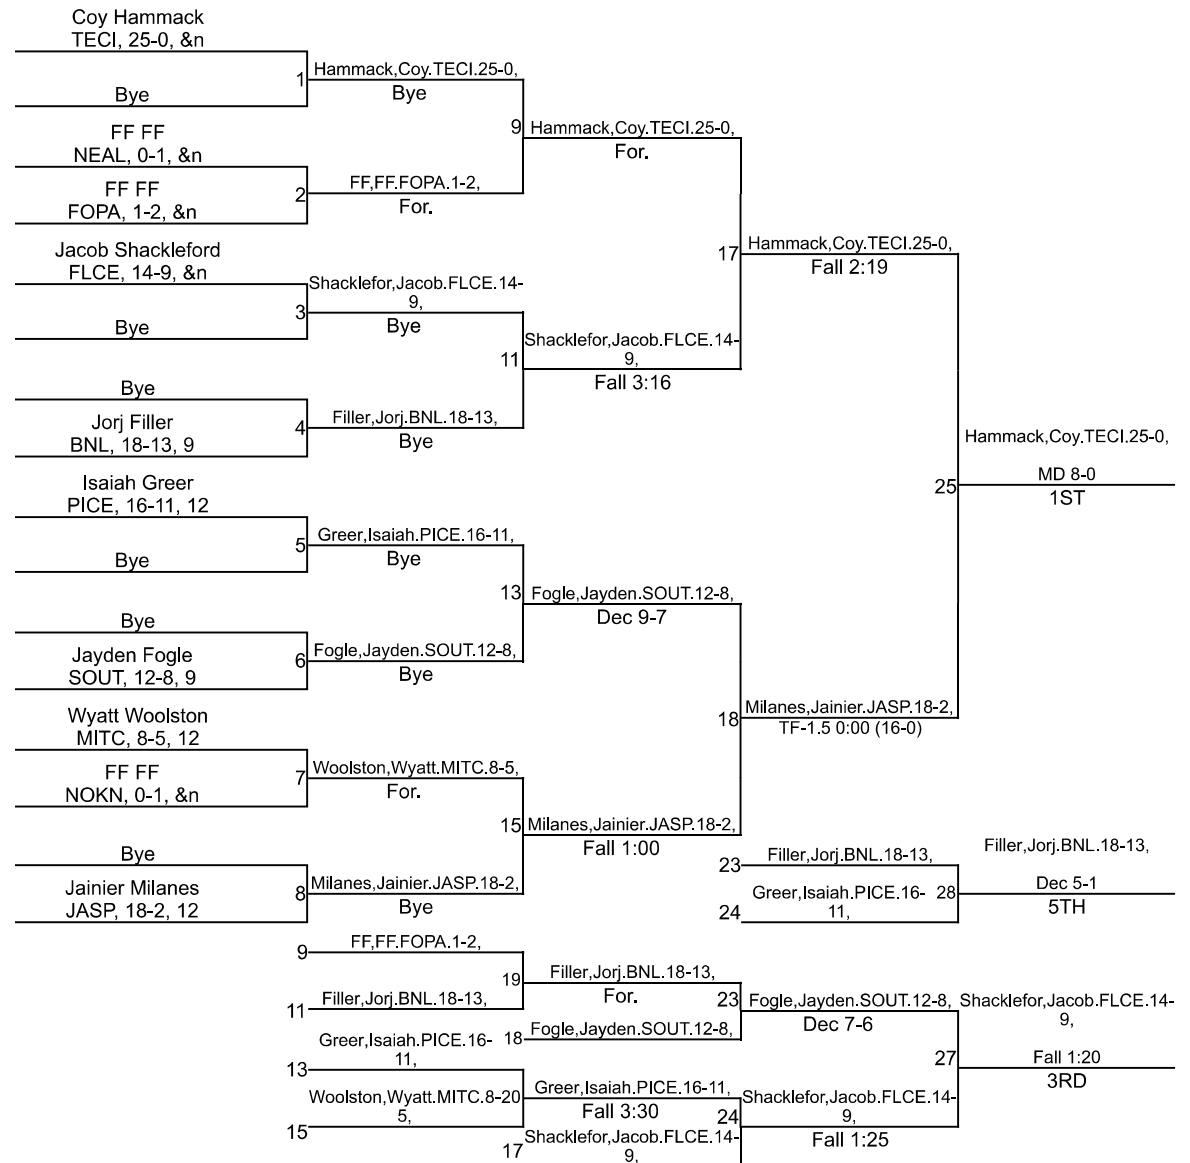

# Team Scores

Printed on 01/31/2021 01:45 p.m.

---

Team Scores		
1	Floyd Central	262.0
2	Tell City.	217.0
3	Jasper	210.5
4	Southridge	194.0
5	New Albany	85.0
6	Forest Park	73.0
7	Bedford North Lawrence	68.0
8	North Knox	61.0
9	Pike Central	52.0
10	Mitchell	14.5

# IHSAA Sectional @ Southridge

106

# IHSAA Sectional @ Southridge

113