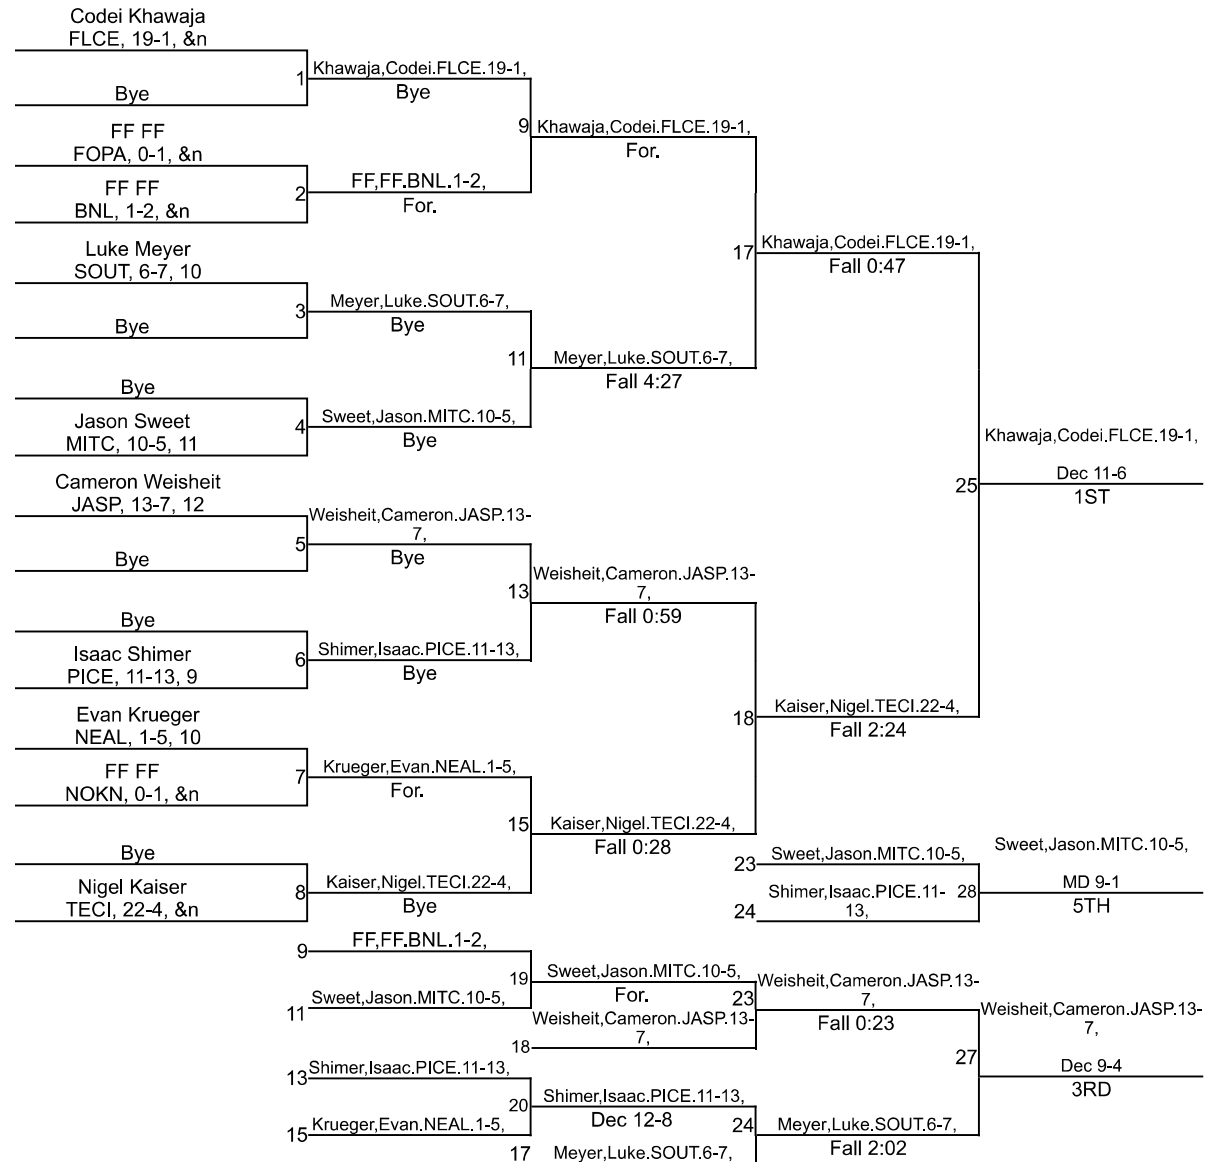

IHSAA Sectional @ Southridge

170