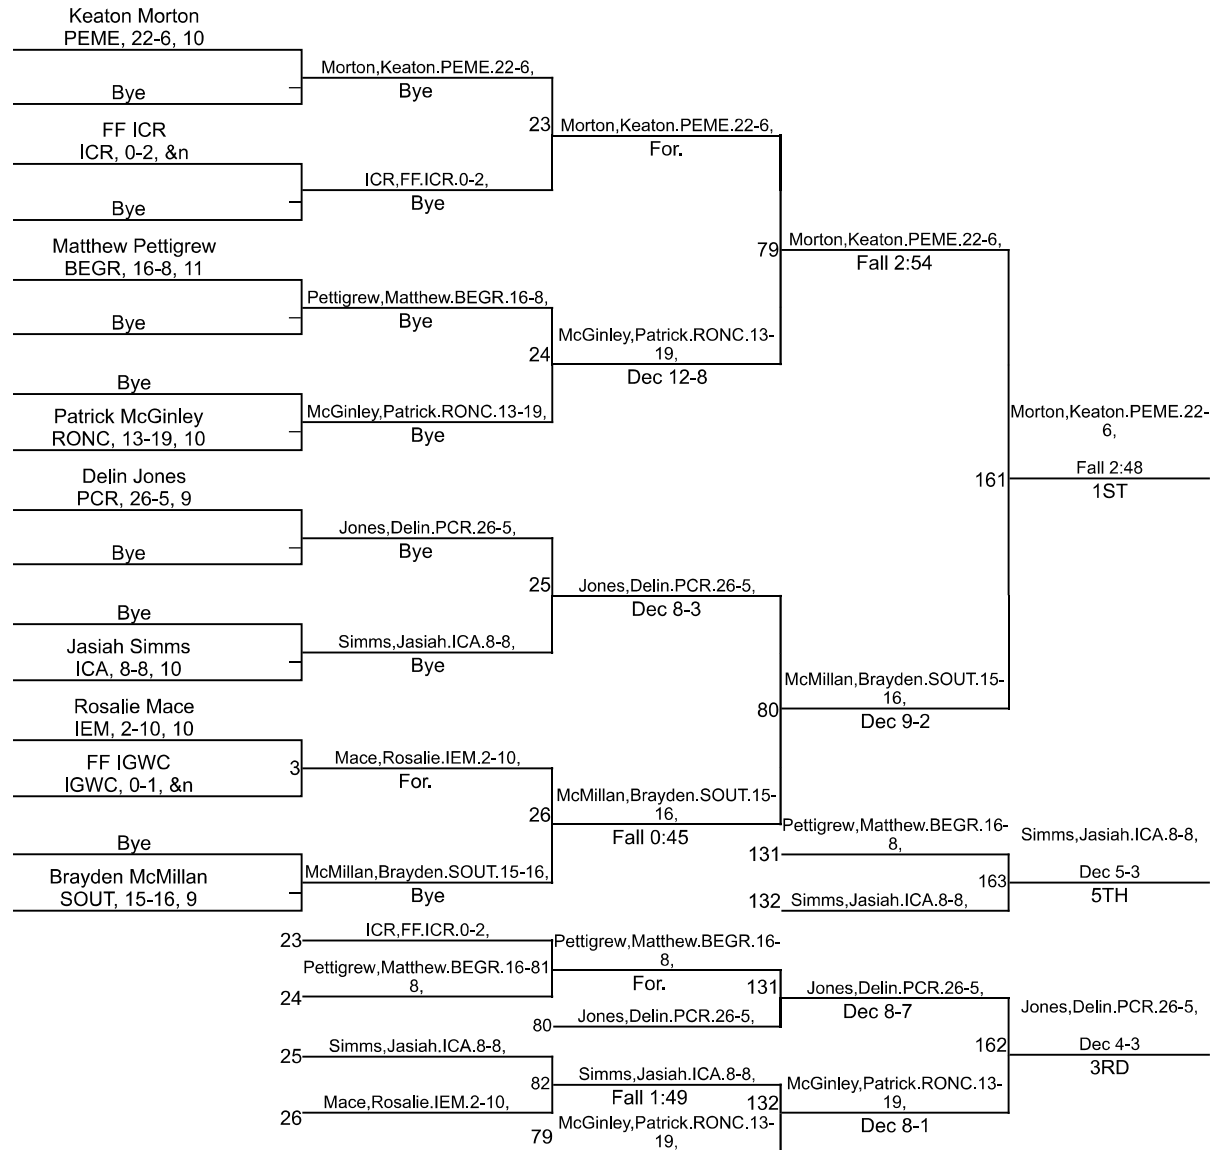

Team Scores

Printed on 01/31/2021 02:13 p.m.

| Team Scores | | |
|-------------|--|-------|
| 1 | Perry Meridian | 317.0 |
| 2 | Roncalli | 218.0 |
| 3 | Southport | 211.0 |
| 4 | Beech Grove | 149.0 |
| 5 | Providence Cristo Rey | 72.0 |
| 6 | Indianapolis Emmerich Manual | 49.0 |
| 7 | Indianapolis Cardinal Ritter | 42.0 |
| 8 | Indianapolis George Washington Community | 40.0 |
| 9 | Indianapolis Crispus Attucks | 8.0 |

IHSAA Sectional @ Southport

120

IHSAA Sectional @ Southport

126

IHSAA Sectional @ Southport

132

IHSAA Sectional @ Southport

138

IHSAA Sectional @ Southport

152

IHSAA Sectional @ Southport

160

IHSAA Sectional @ Southport

170

IHSAA Sectional @ Southport

182