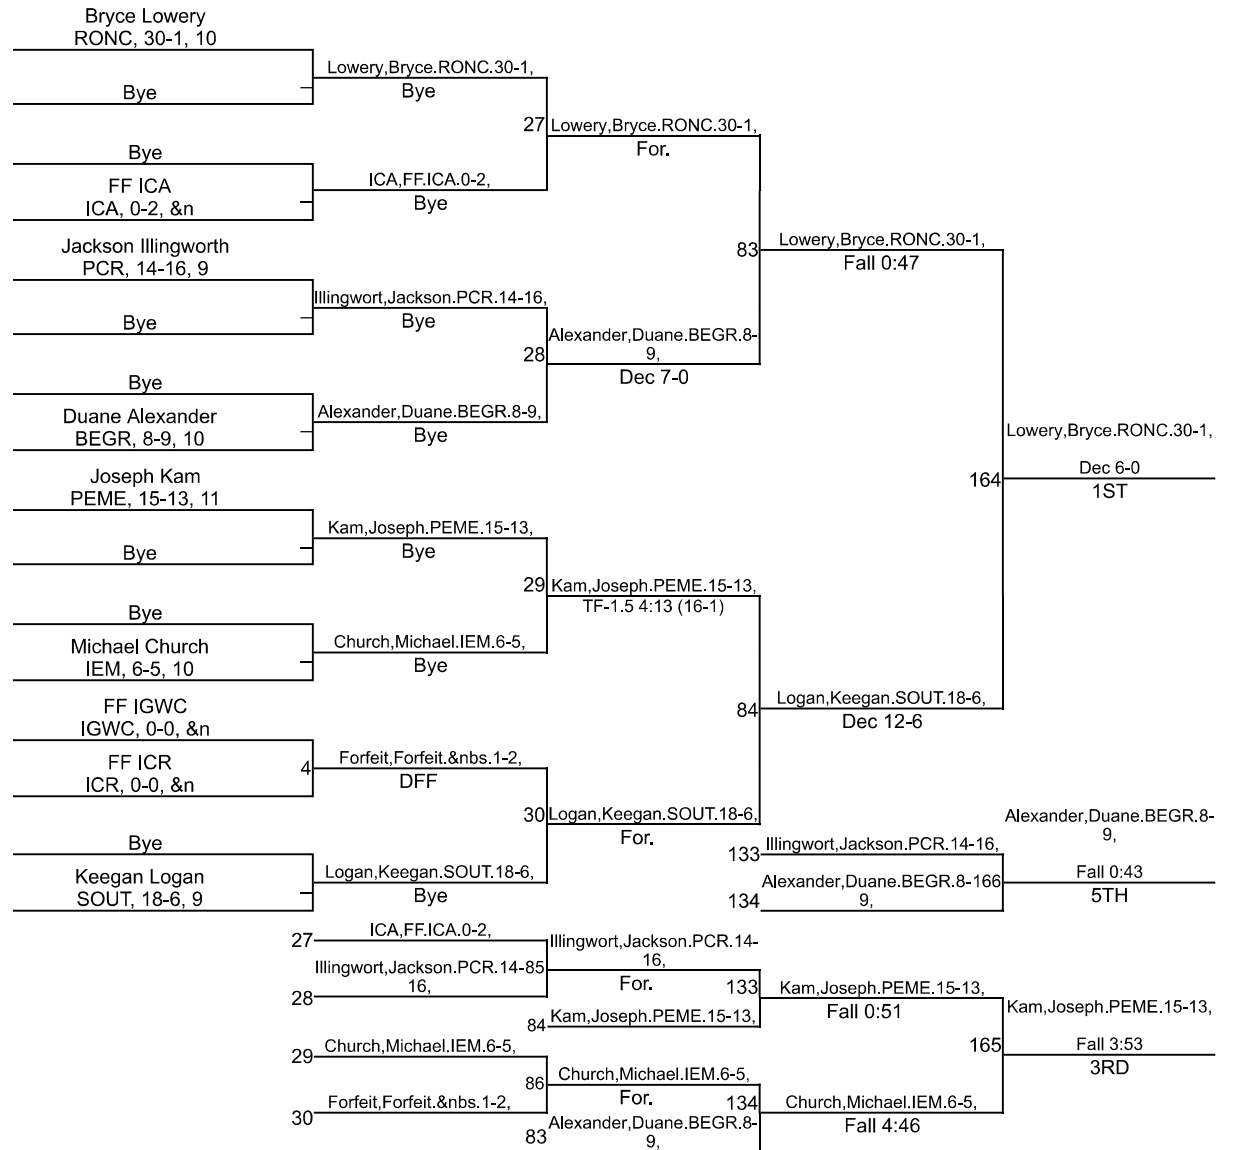

Team Scores

Printed on 01/31/2021 02:13 p.m.

| Team Scores | | |
|-------------|--|-------|
| 1 | Perry Meridian | 317.0 |
| 2 | Roncalli | 218.0 |
| 3 | Southport | 211.0 |
| 4 | Beech Grove | 149.0 |
| 5 | Providence Cristo Rey | 72.0 |
| 6 | Indianapolis Emmerich Manual | 49.0 |
| 7 | Indianapolis Cardinal Ritter | 42.0 |
| 8 | Indianapolis George Washington Community | 40.0 |
| 9 | Indianapolis Crispus Attucks | 8.0 |

IHSAA Sectional @ Southport

120

IHSAA Sectional @ Southport

126

IHSAA Sectional @ Southport

132

IHSAA Sectional @ Southport

138

IHSAA Sectional @ Southport

152

IHSAA Sectional @ Southport

160

IHSAA Sectional @ Southport

170

IHSAA Sectional @ Southport

182