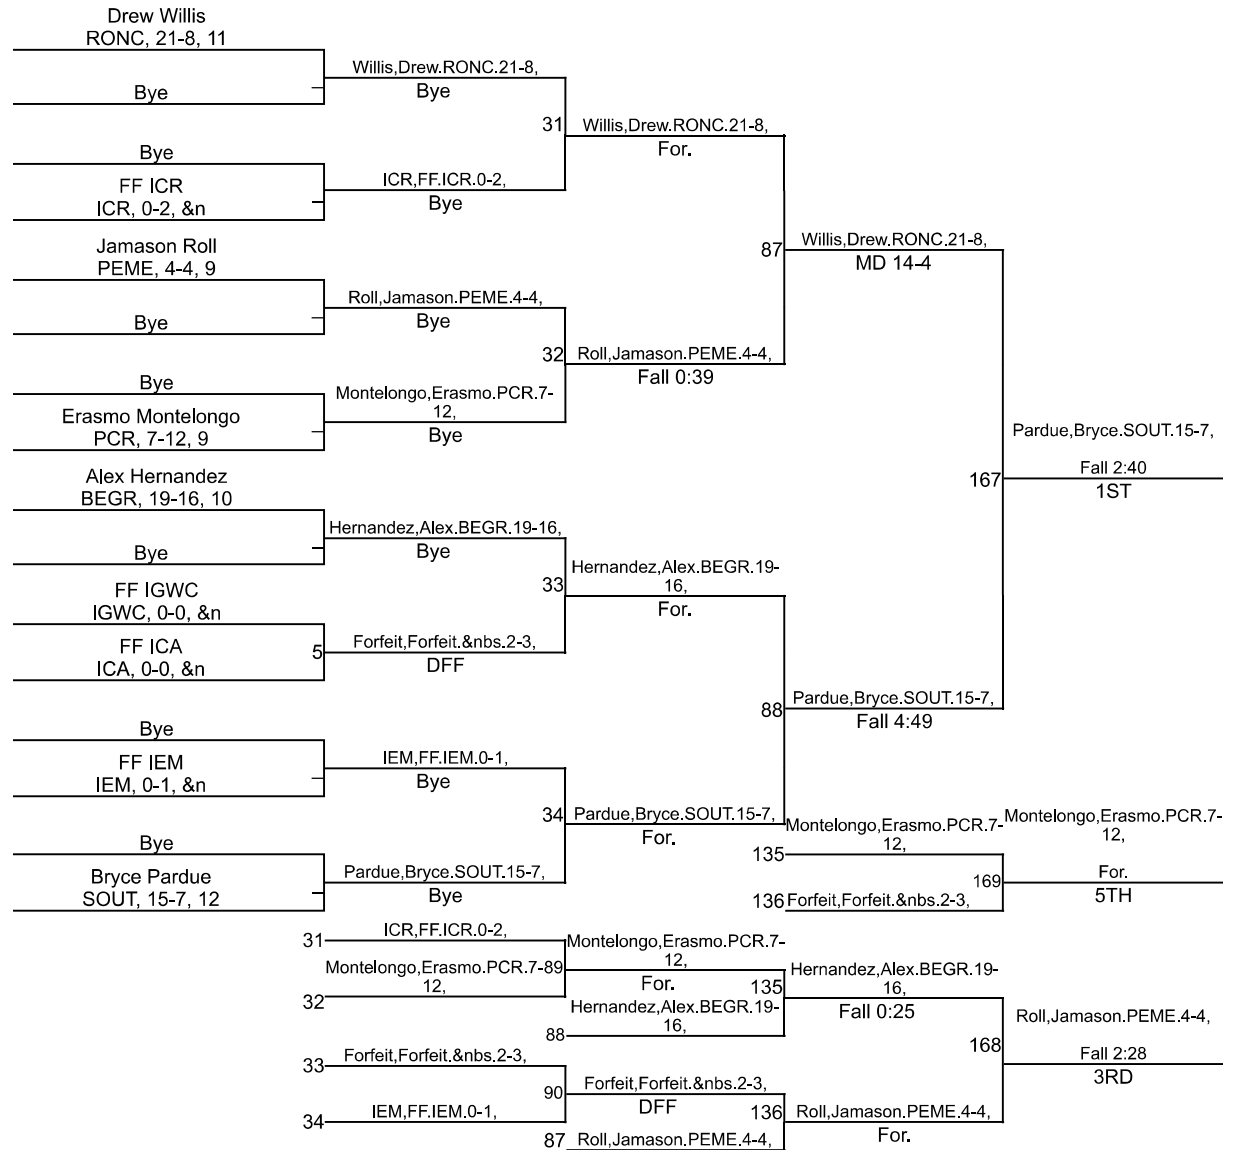

Team Scores

Printed on 01/31/2021 02:13 p.m.

| Team Scores | | |
|-------------|--|-------|
| 1 | Perry Meridian | 317.0 |
| 2 | Roncalli | 218.0 |
| 3 | Southport | 211.0 |
| 4 | Beech Grove | 149.0 |
| 5 | Providence Cristo Rey | 72.0 |
| 6 | Indianapolis Emmerich Manual | 49.0 |
| 7 | Indianapolis Cardinal Ritter | 42.0 |
| 8 | Indianapolis George Washington Community | 40.0 |
| 9 | Indianapolis Crispus Attucks | 8.0 |

IHSAA Sectional @ Southport

120

IHSAA Sectional @ Southport

126

IHSAA Sectional @ Southport

132

IHSAA Sectional @ Southport

138

IHSAA Sectional @ Southport

152

IHSAA Sectional @ Southport

160

IHSAA Sectional @ Southport

170

IHSAA Sectional @ Southport

182