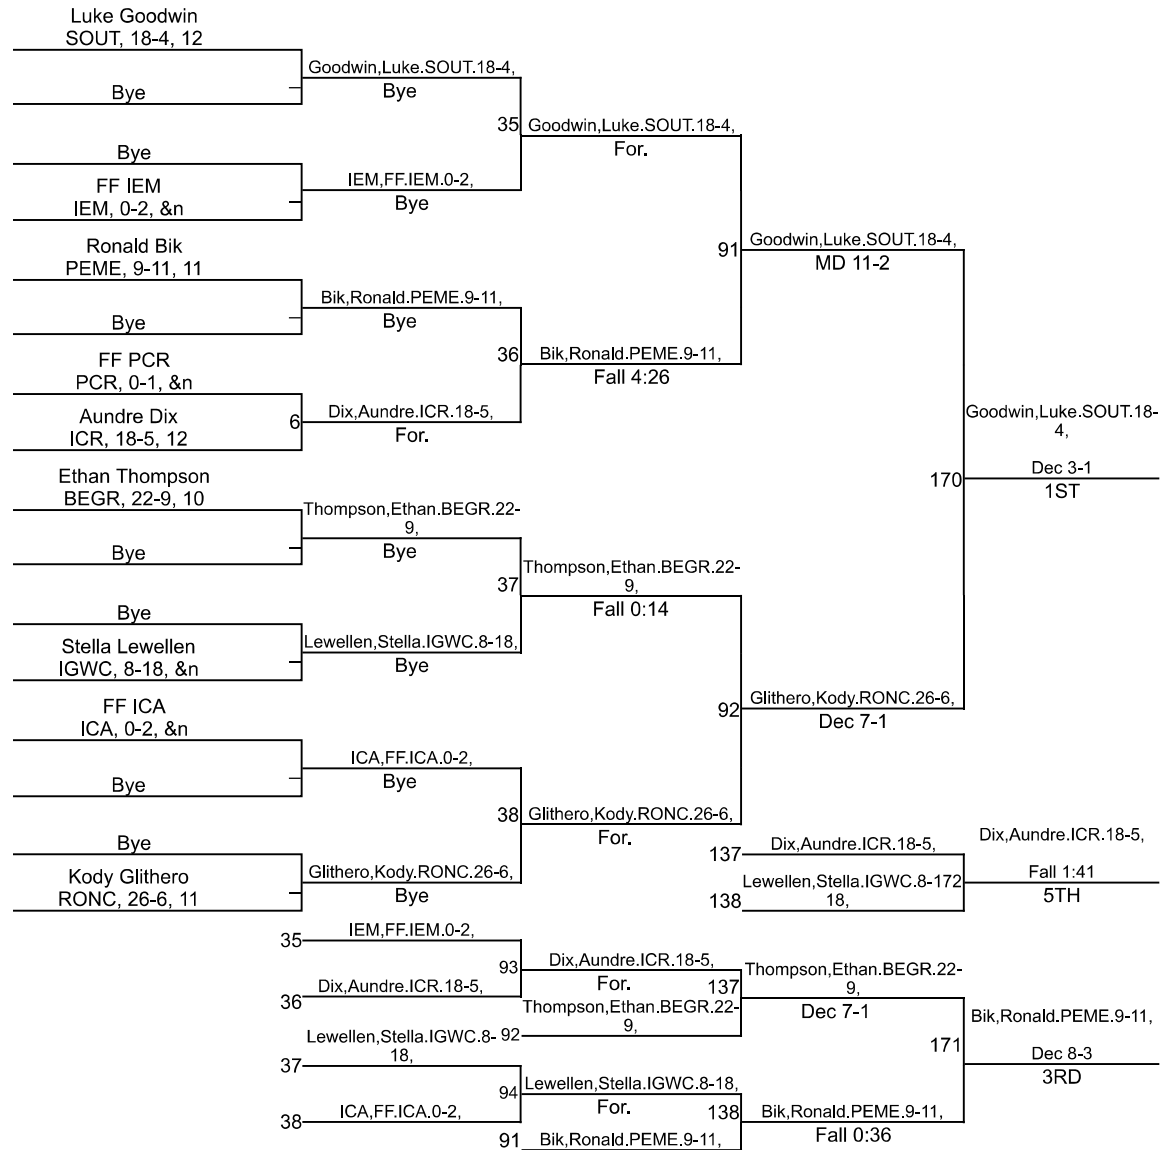

Team Scores

Printed on 01/31/2021 02:13 p.m.

| Team Scores | | |
|-------------|--|-------|
| 1 | Perry Meridian | 317.0 |
| 2 | Roncalli | 218.0 |
| 3 | Southport | 211.0 |
| 4 | Beech Grove | 149.0 |
| 5 | Providence Cristo Rey | 72.0 |
| 6 | Indianapolis Emmerich Manual | 49.0 |
| 7 | Indianapolis Cardinal Ritter | 42.0 |
| 8 | Indianapolis George Washington Community | 40.0 |
| 9 | Indianapolis Crispus Attucks | 8.0 |

IHSAA Sectional @ Southport

120

IHSAA Sectional @ Southport

126

IHSAA Sectional @ Southport

132

IHSAA Sectional @ Southport

138

IHSAA Sectional @ Southport

152

IHSAA Sectional @ Southport

160

IHSAA Sectional @ Southport

170

IHSAA Sectional @ Southport

182