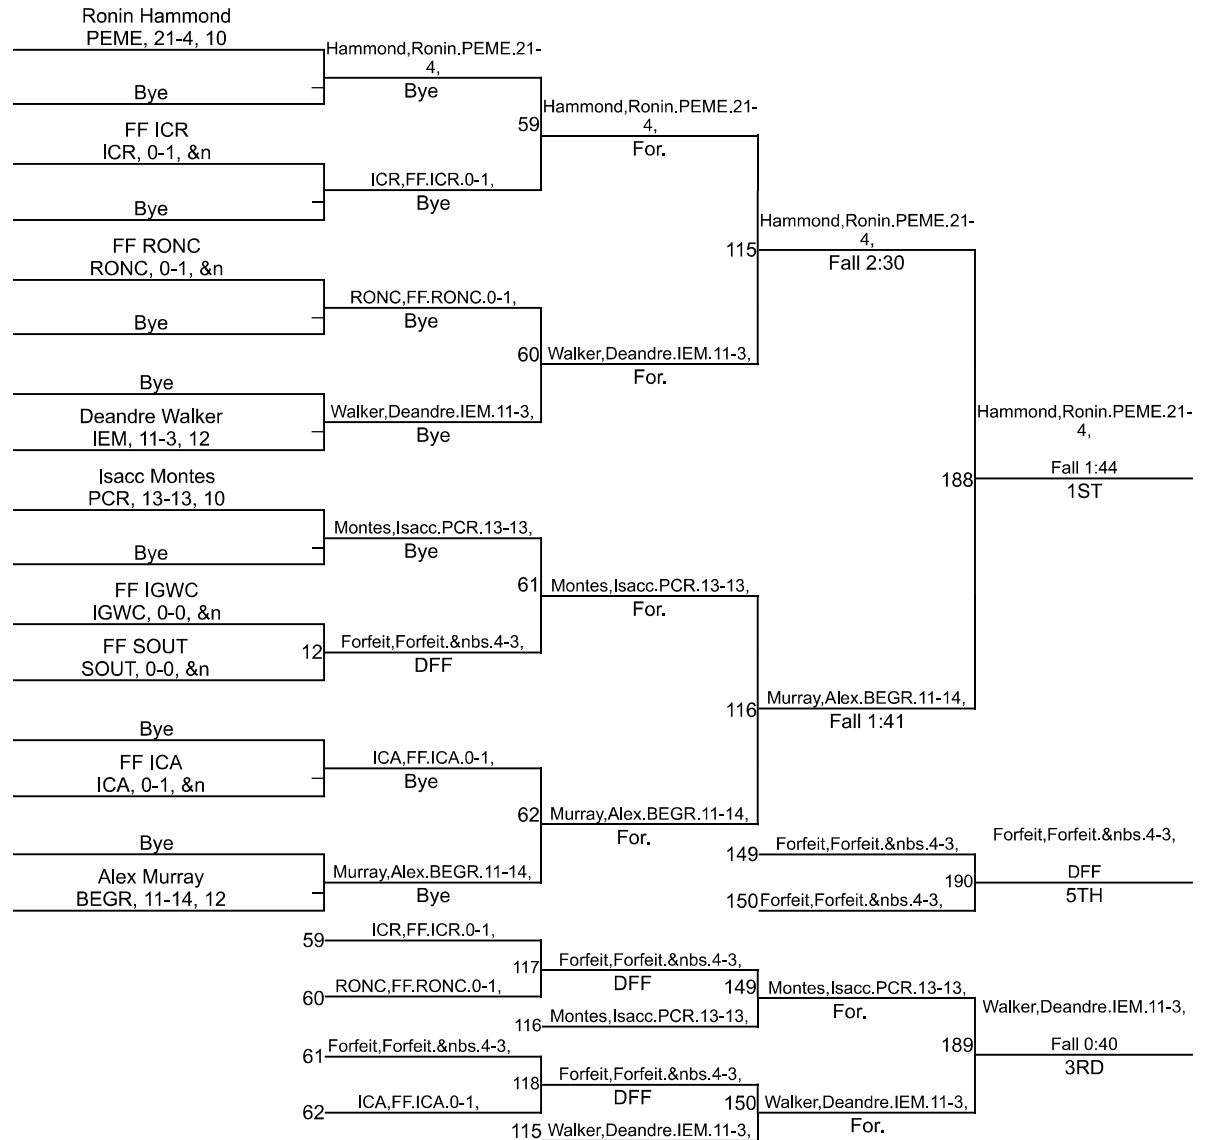

Team Scores

Printed on 01/31/2021 02:13 p.m.

| Team Scores | | |
|-------------|--|-------|
| 1 | Perry Meridian | 317.0 |
| 2 | Roncalli | 218.0 |
| 3 | Southport | 211.0 |
| 4 | Beech Grove | 149.0 |
| 5 | Providence Cristo Rey | 72.0 |
| 6 | Indianapolis Emmerich Manual | 49.0 |
| 7 | Indianapolis Cardinal Ritter | 42.0 |
| 8 | Indianapolis George Washington Community | 40.0 |
| 9 | Indianapolis Crispus Attucks | 8.0 |

IHSAA Sectional @ Southport

120

IHSAA Sectional @ Southport

126

IHSAA Sectional @ Southport

132

IHSAA Sectional @ Southport

138

IHSAA Sectional @ Southport

152

IHSAA Sectional @ Southport

160

IHSAA Sectional @ Southport

170

IHSAA Sectional @ Southport

182

IHSAA Sectional @ Southport

195

IHSAA Sectional @ Southport

220