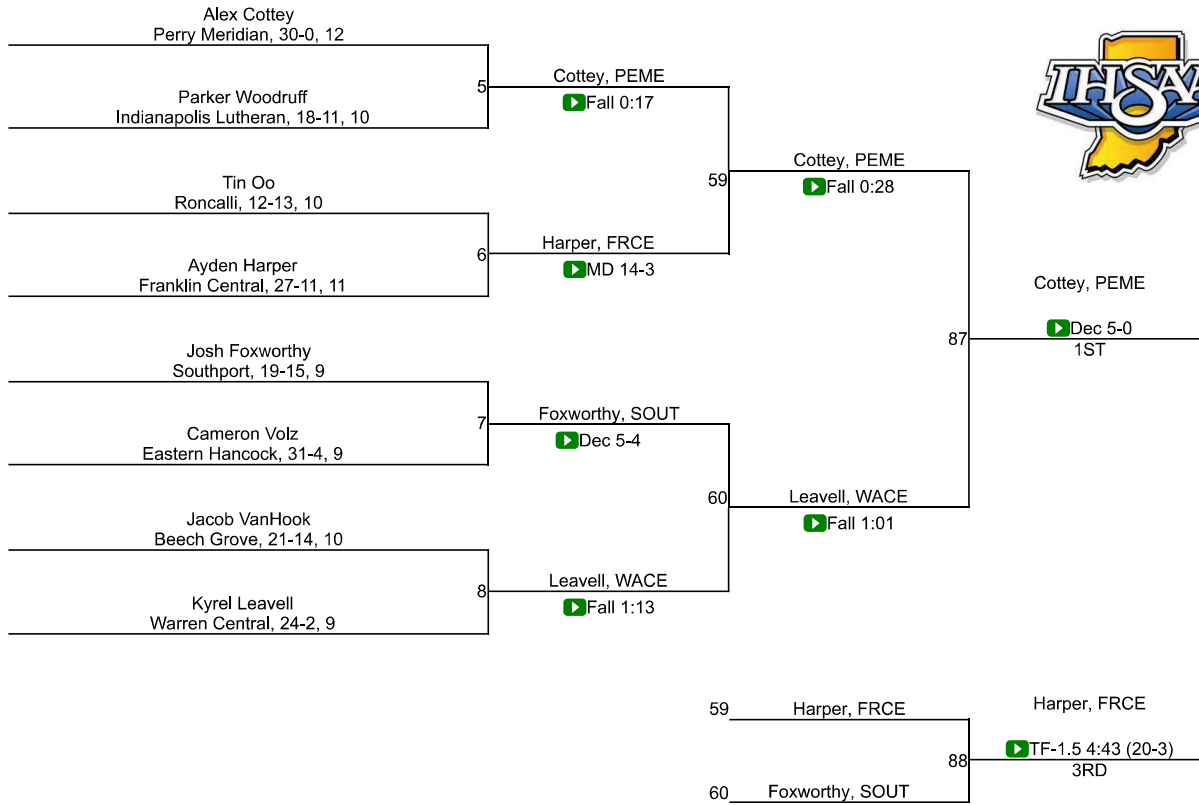

IHSAA Regional @ Southport

113