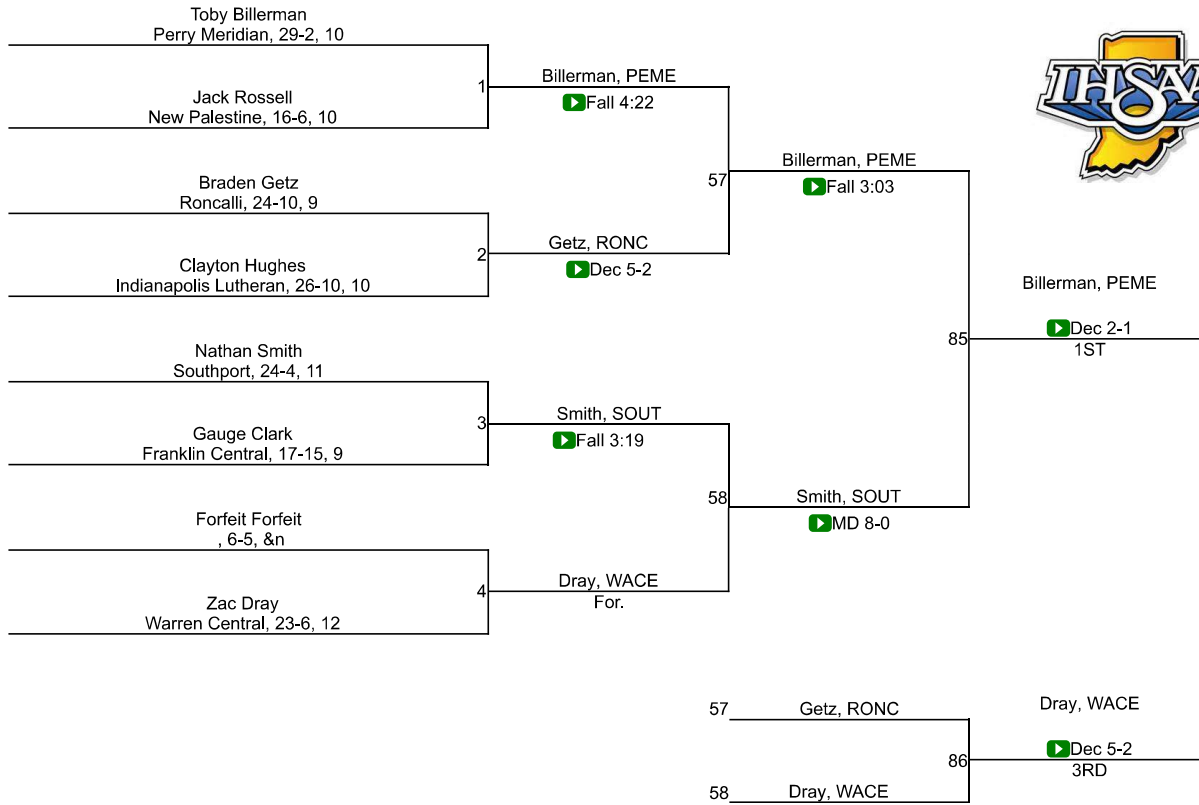

# Team Scores

Printed on 02/06/2021 06:36 p.m.

Team Scores		
1	Perry Meridian	202.0
2	Warren Central	186.0
3	Franklin Central	106.5
4	Roncalli	103.0
5	Southport	66.0
6	New Palestine	45.5
7	Indianapolis Scecina Memorial	28.5
8	Indianapolis Lutheran	24.0
9	Triton Central	16.0
10	Eastern Hancock	13.0
11	Beech Grove	12.0
12	Greenfield-Central	0.0
12	Indianapolis Cardinal Ritter	0.0
12	Indianapolis Emmerich Manual	0.0
12	Indianapolis George Washington Community	0.0
12	Providence Cristo Rey	0.0
12	Shelbyville	0.0

# IHSAA Regional @ Southport

106