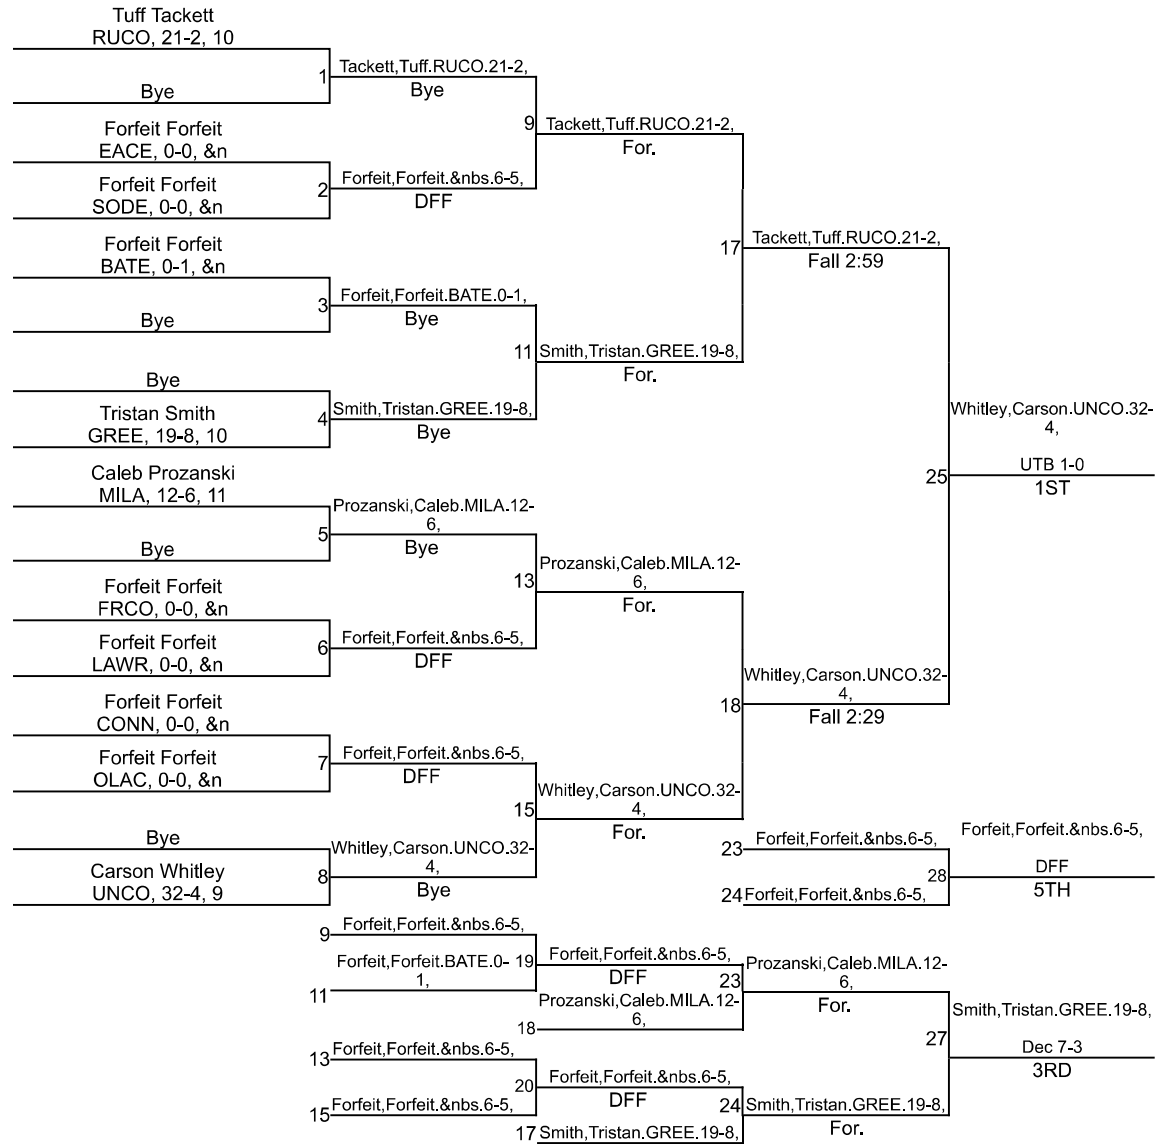

Team Scores

Printed on 01/31/2021 02:42 p.m.

Team Scores		
1	East Central	302.0
2	South Dearborn	153.5
3	Lawrenceburg	138.0
4	Franklin County	103.5
5	Union County	103.0
6	Batesville	98.5
7	Rushville Consolidated	97.0
8	Connersville	78.0
9	Greensburg	75.0
10	Milan	67.0
11	Oldenburg Academy	0.0

IHSAA Sectional @ South Dearborn

106

IHSAA Sectional @ South Dearborn

113

IHSAA Sectional @ South Dearborn

120

IHSAA Sectional @ South Dearborn

126