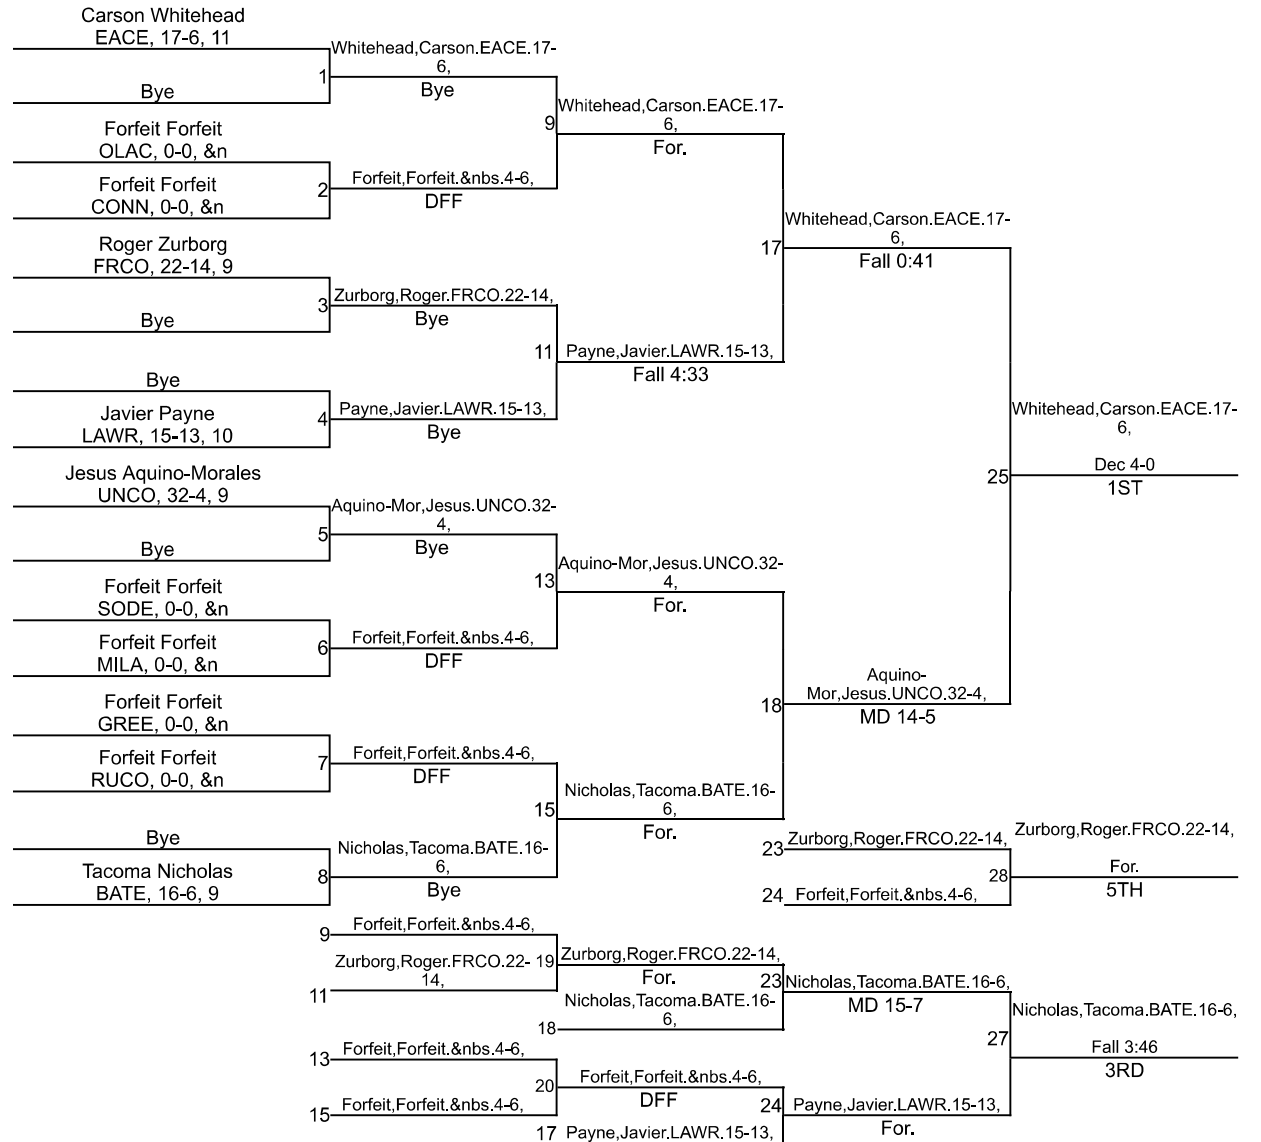

Team Scores

Printed on 01/31/2021 02:42 p.m.

Team Scores		
1	East Central	302.0
2	South Dearborn	153.5
3	Lawrenceburg	138.0
4	Franklin County	103.5
5	Union County	103.0
6	Batesville	98.5
7	Rushville Consolidated	97.0
8	Connersville	78.0
9	Greensburg	75.0
10	Milan	67.0
11	Oldenburg Academy	0.0

IHSAA Sectional @ South Dearborn

106

IHSAA Sectional @ South Dearborn

113

IHSAA Sectional @ South Dearborn

120

IHSAA Sectional @ South Dearborn

126