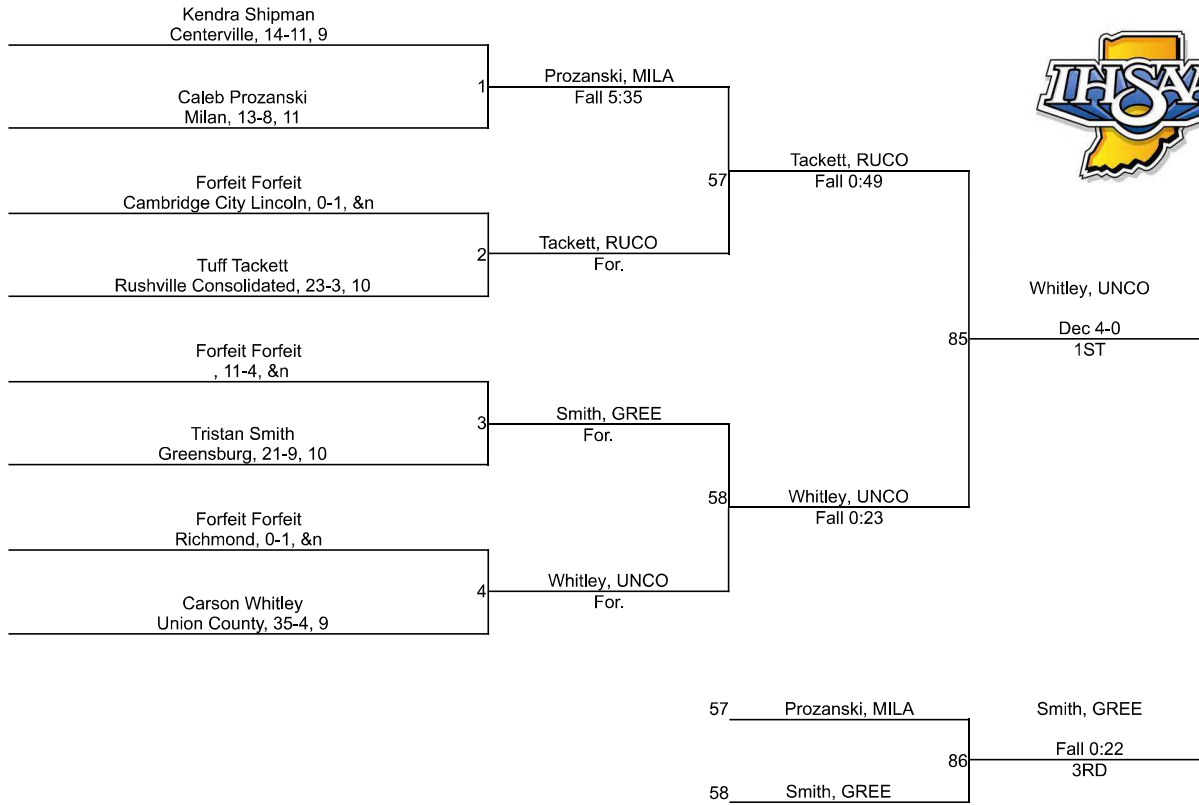

Team Scores

Printed on 02/06/2021 06:49 p.m.

Team Scores		
1	East Central	218.0
2	Centerville	93.5
3	South Dearborn	67.5
4	New Castle	66.5
5	Union County	50.0
6	Lawrenceburg	45.5
7	Batesville	36.0
8	Greensburg	33.0
9	Cambridge City Lincoln	30.5
10	Knightstown	26.0
11	Connersville	24.0
12	Richmond	22.0
13	Franklin County	19.0
13	Milan	19.0
15	Rushville Consolidated	18.0
16	Shenandoah	17.5
17	Hagerstown	9.0
18	Tri	8.0
19	Northeastern	0.0

IHSAA Regional @ Richmond

106