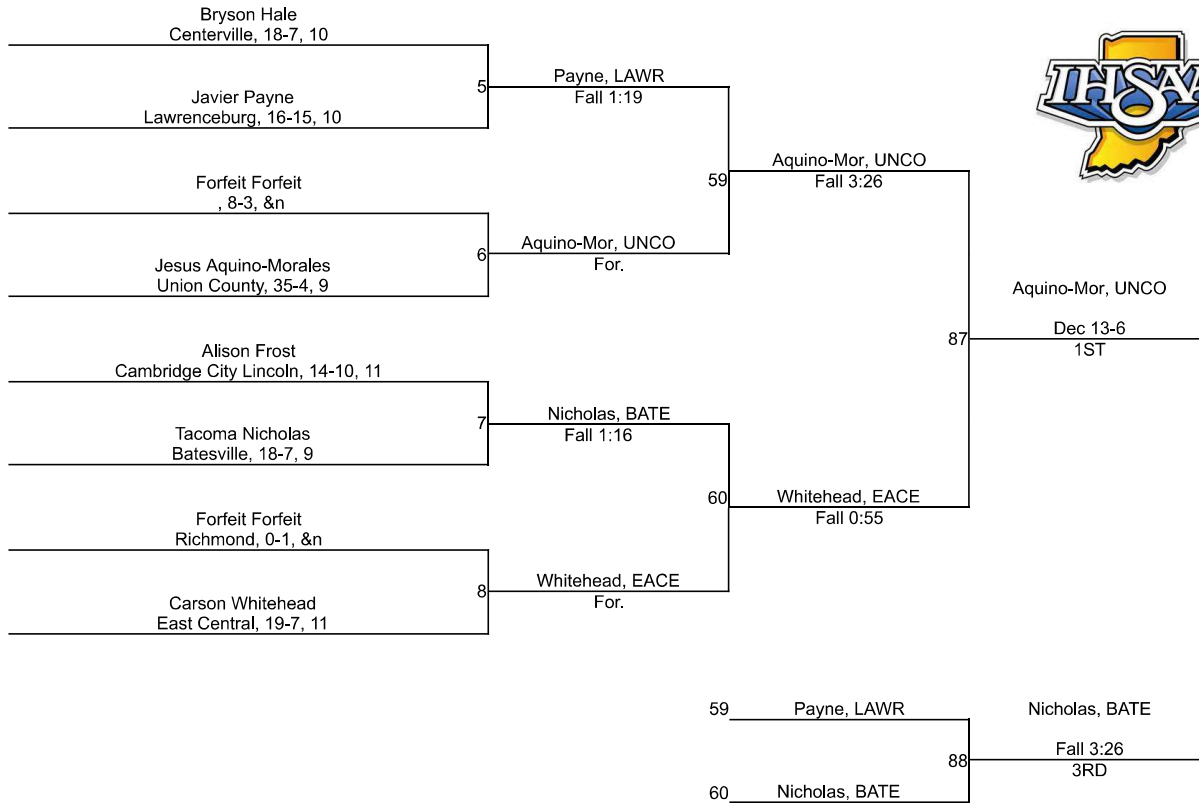

IHSAA Regional @ Richmond

113