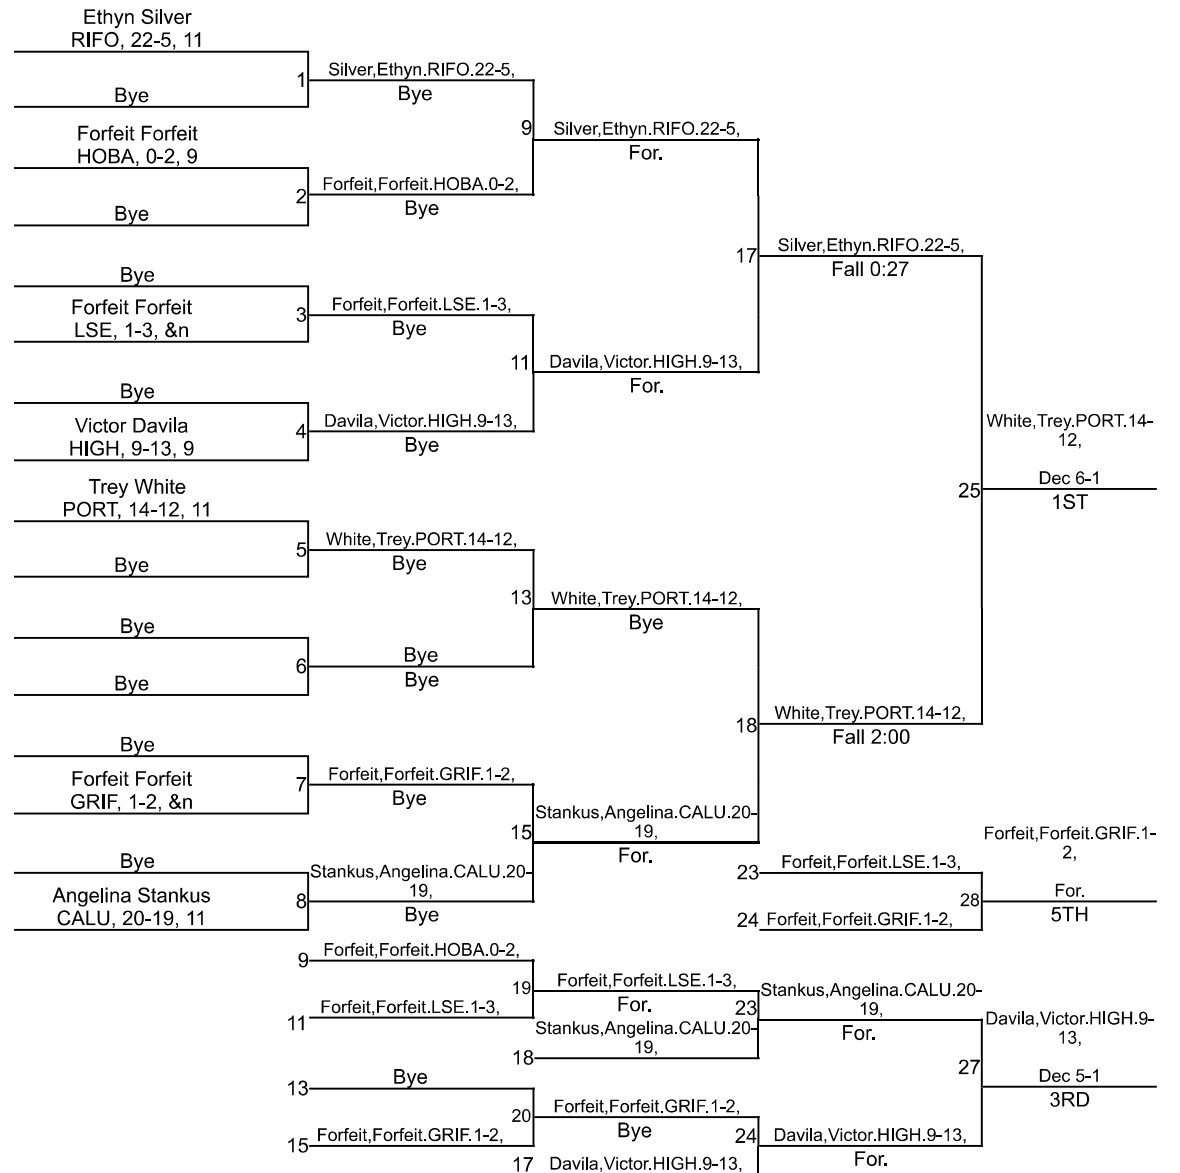

IHSAA Sectional @ Portage

220