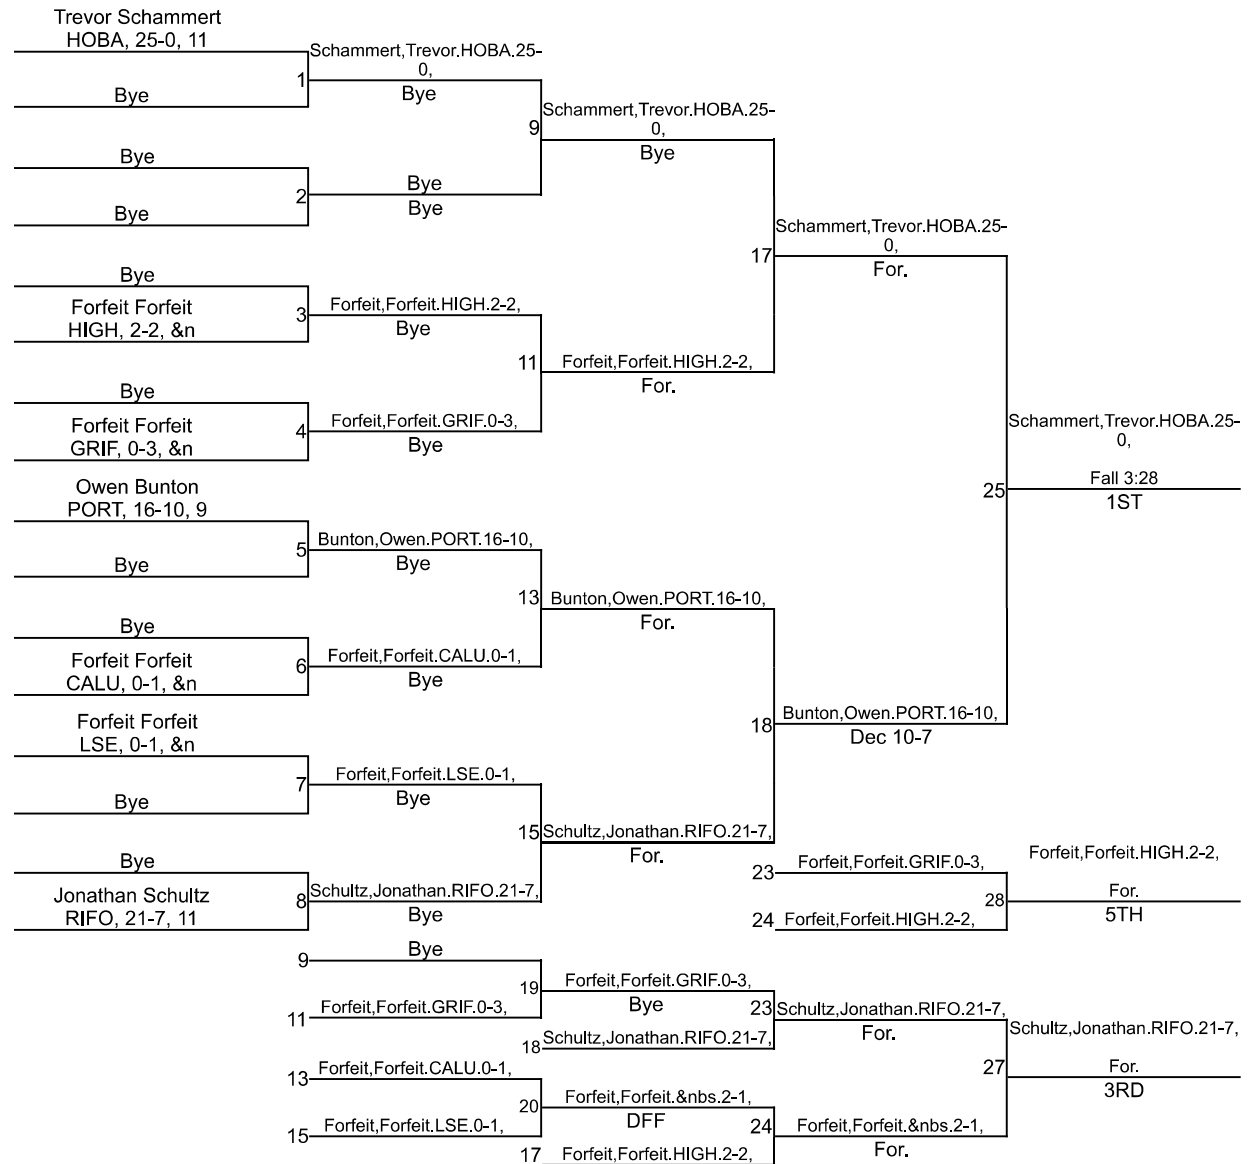

# Team Scores

Printed on 01/31/2021 02:45 p.m.

---

Team Scores		
1	Portage	267.0
2	Hobart	260.0
3	River Forest	216.0
4	Calumet	125.0
5	Highland	121.0
6	Griffith	107.0
7	Lake Station Edison	86.0

# IHSAA Sectional @ Portage

106

# IHSAA Sectional @ Portage

113