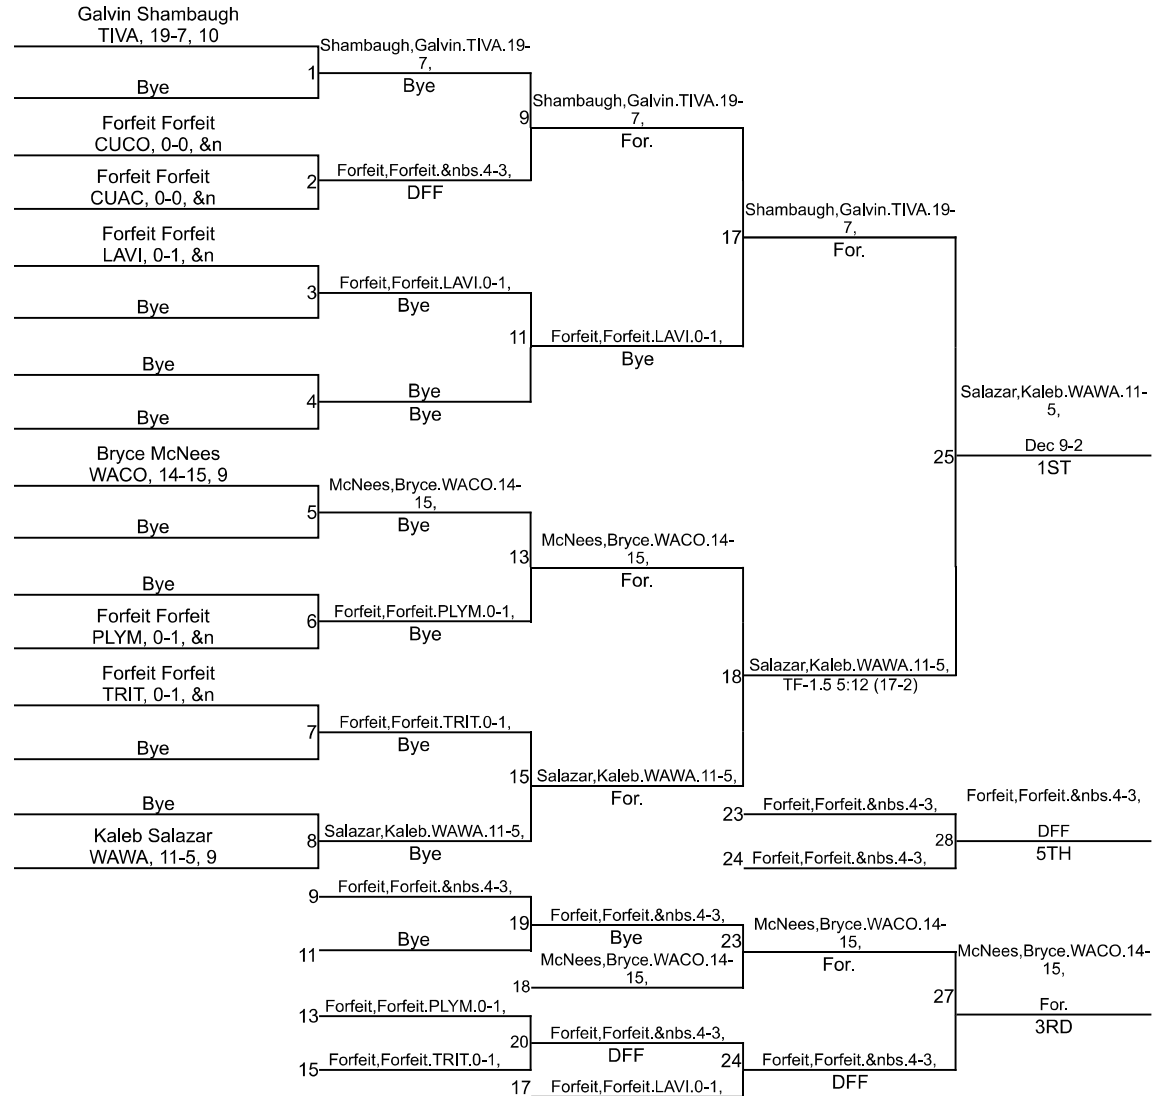

Team Scores

Printed on 01/31/2021 02:51 p.m.

Team Scores		
1	Wawasee	241.5
2	Plymouth	213.0
3	Tippecanoe Valley	200.0
4	Warsaw Community	186.0
5	LaVille	137.0
6	Triton	76.0
7	Culver Academies	47.0
8	Culver Community	34.0
9	Bremen	5.0

IHSAA Sectional @ Plymouth

IHSAA Sectional @ Plymouth

113

IHSAA Sectional @ Plymouth

120

IHSAA Sectional @ Plymouth

126

IHSAA Sectional @ Plymouth