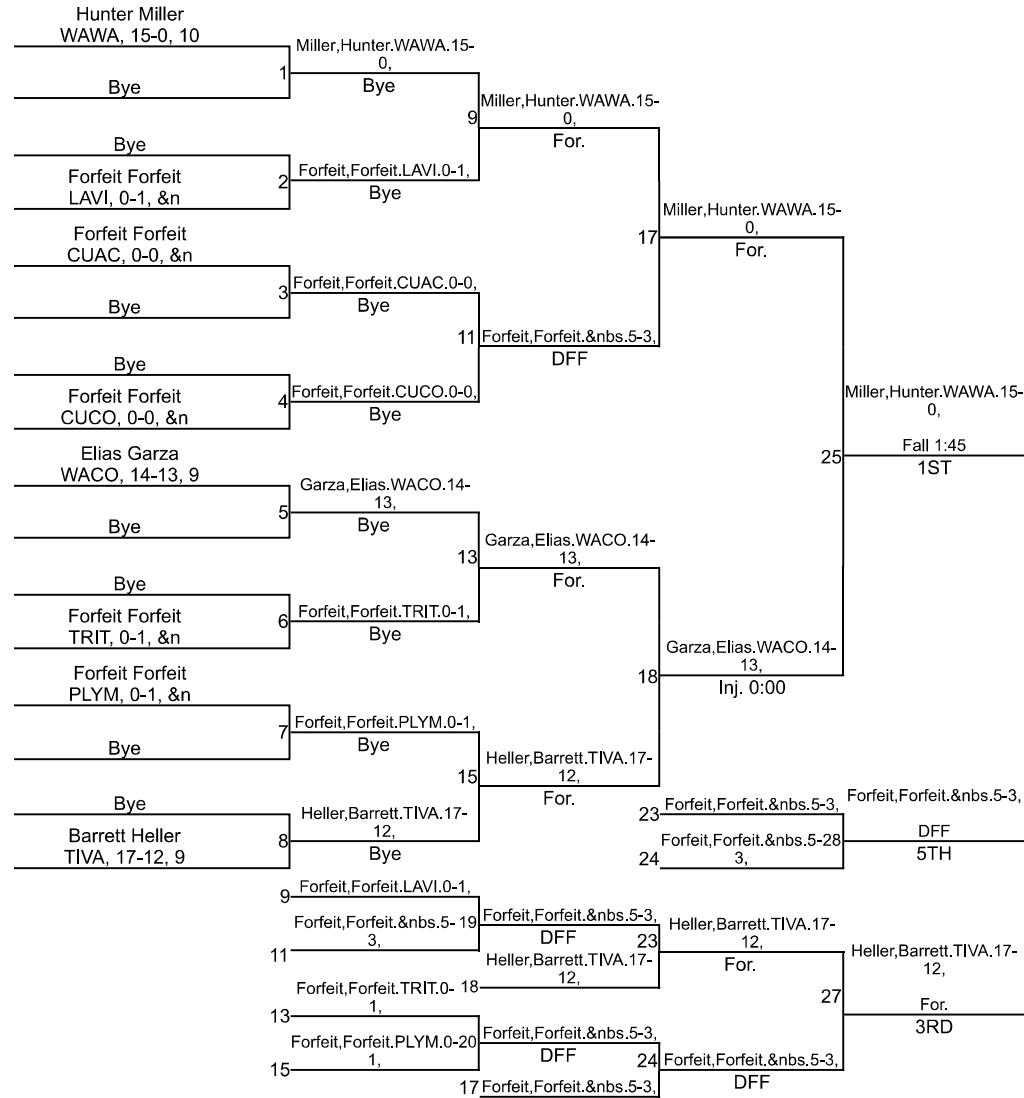

Team Scores

Printed on 01/31/2021 02:51 p.m.

Team Scores		
1	Wawasee	241.5
2	Plymouth	213.0
3	Tippecanoe Valley	200.0
4	Warsaw Community	186.0
5	LaVille	137.0
6	Triton	76.0
7	Culver Academies	47.0
8	Culver Community	34.0
9	Bremen	5.0

IHSAA Sectional @ Plymouth

IHSAA Sectional @ Plymouth

113

IHSAA Sectional @ Plymouth

120

IHSAA Sectional @ Plymouth

126

IHSAA Sectional @ Plymouth