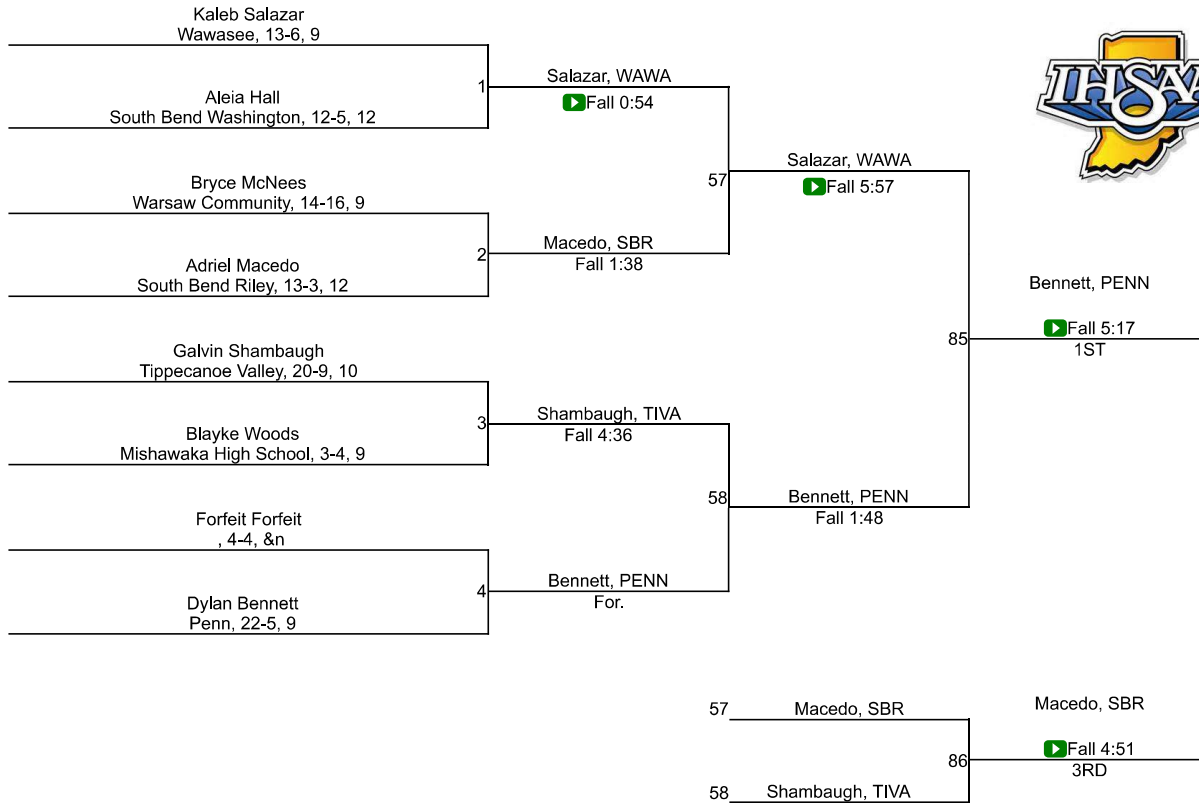

Team Scores

Printed on 02/06/2021 06:45 p.m.

Team Scores		
1	Penn	244.0
2	Mishawaka High School	168.0
3	Wawasee	126.0
4	South Bend Riley	69.0
5	Plymouth	63.5
6	Warsaw Community	61.0
7	Tippecanoe Valley	33.0
8	Triton	25.0
9	Culver Academies	23.0
10	South Bend Clay	8.0
11	Culver Community	0.0
11	LaVille	0.0
11	Mishawaka Marian	0.0
11	South Bend Adams	0.0
11	South Bend Saint Joseph	0.0
11	South Bend Washington	0.0

IHSAA Regional @ Penn

106

IHSAA Regional @ Penn

113

IHSAA Regional @ Penn

120

IHSAA Regional @ Penn

126