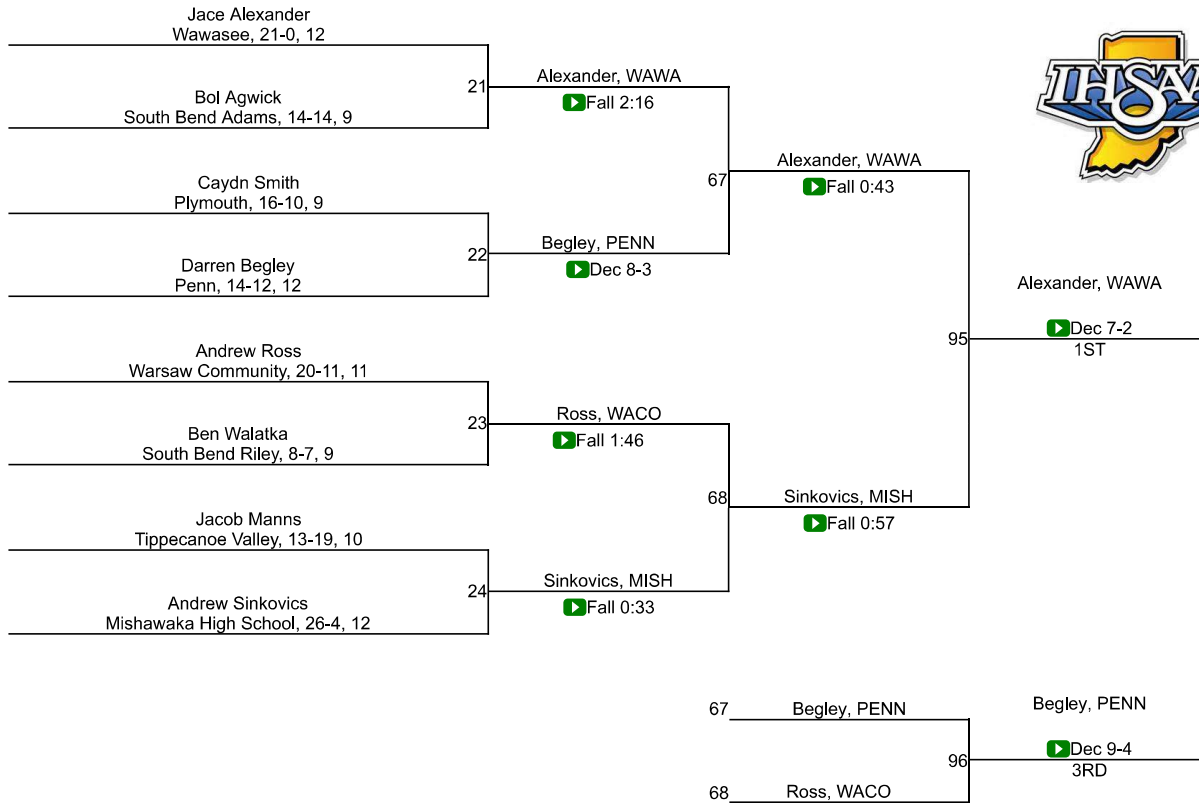

IHSAA Regional @ Penn

138