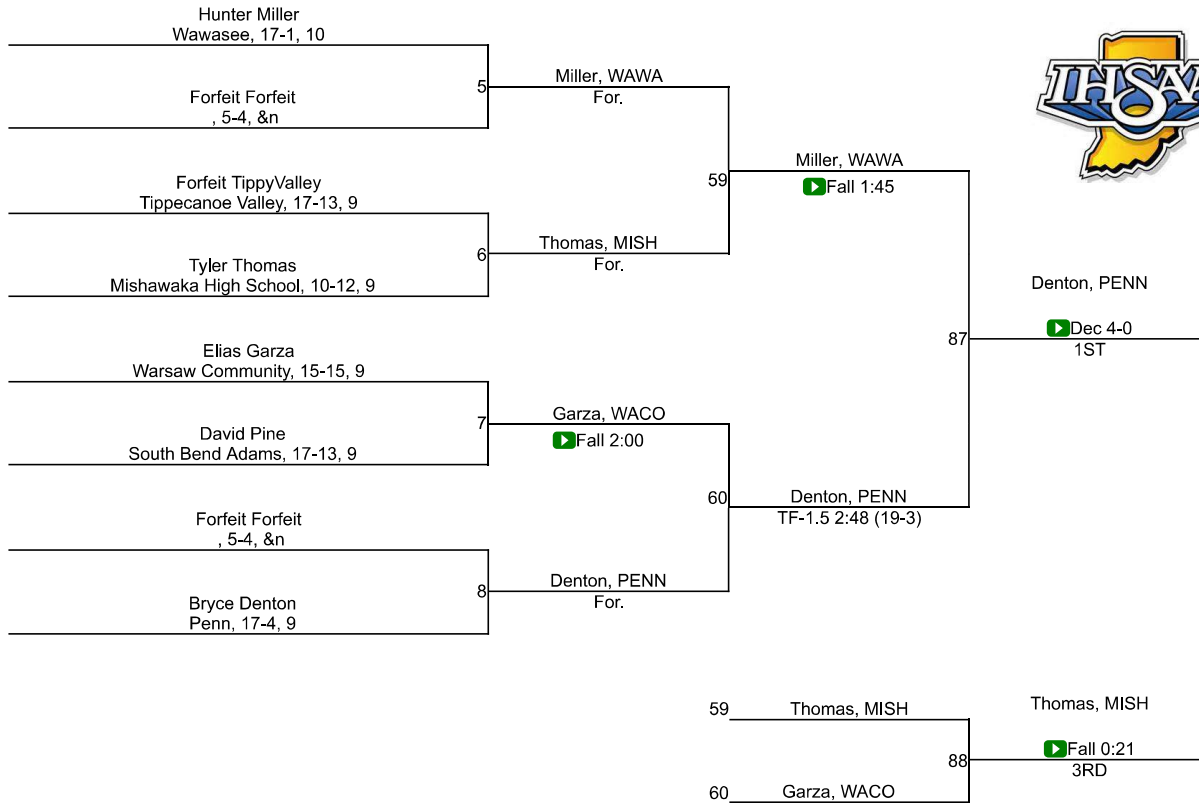

Team Scores

Printed on 02/06/2021 06:45 p.m.

Team Scores		
1	Penn	244.0
2	Mishawaka High School	168.0
3	Wawasee	126.0
4	South Bend Riley	69.0
5	Plymouth	63.5
6	Warsaw Community	61.0
7	Tippecanoe Valley	33.0
8	Triton	25.0
9	Culver Academies	23.0
10	South Bend Clay	8.0
11	Culver Community	0.0
11	LaVille	0.0
11	Mishawaka Marian	0.0
11	South Bend Adams	0.0
11	South Bend Saint Joseph	0.0
11	South Bend Washington	0.0

IHSAA Regional @ Penn

106

IHSAA Regional @ Penn

113

IHSAA Regional @ Penn

120

IHSAA Regional @ Penn

126