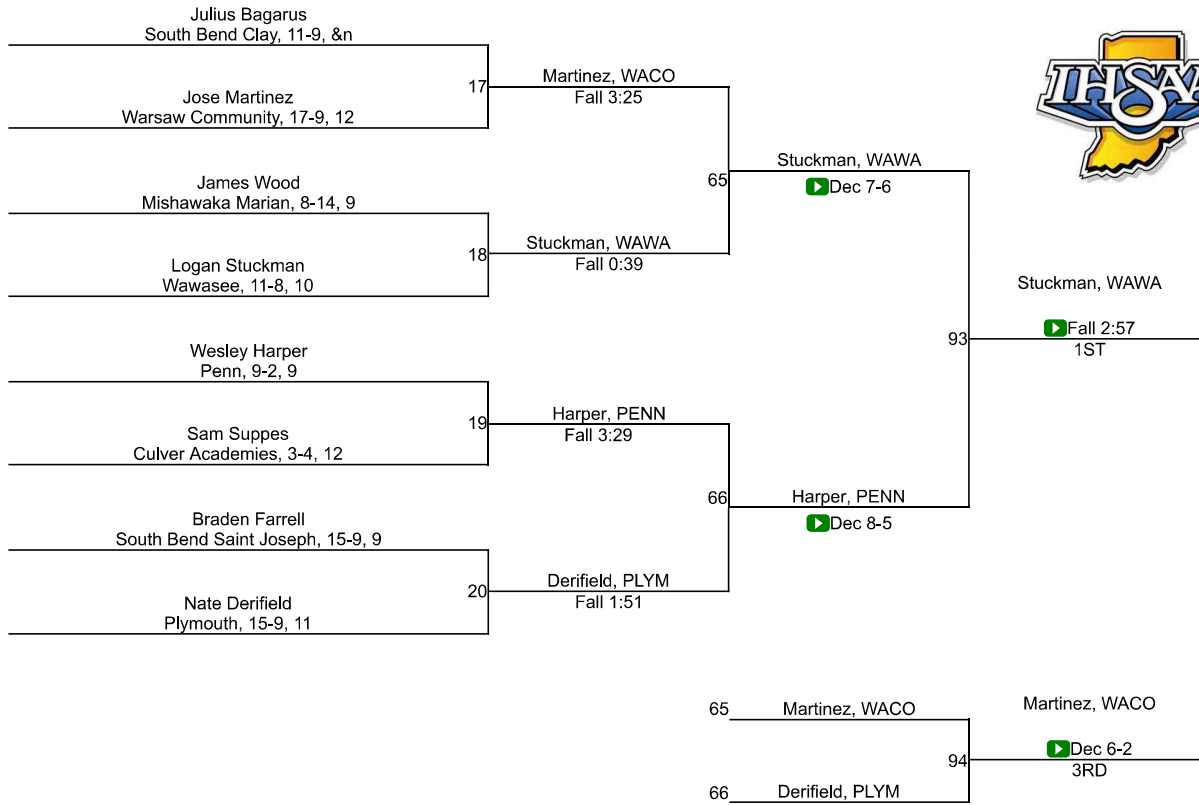

IHSAA Regional @ Penn

132