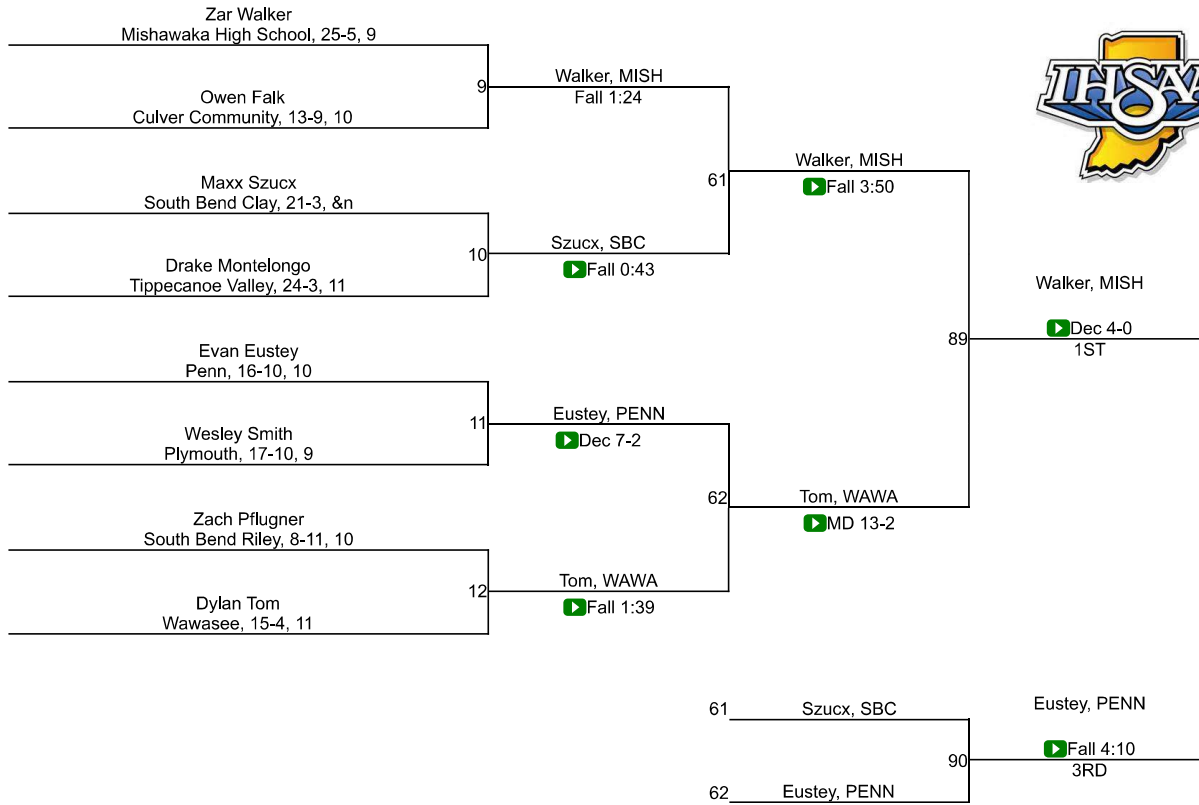

Team Scores

Printed on 02/06/2021 06:45 p.m.

Team Scores		
1	Penn	244.0
2	Mishawaka High School	168.0
3	Wawasee	126.0
4	South Bend Riley	69.0
5	Plymouth	63.5
6	Warsaw Community	61.0
7	Tippecanoe Valley	33.0
8	Triton	25.0
9	Culver Academies	23.0
10	South Bend Clay	8.0
11	Culver Community	0.0
11	LaVille	0.0
11	Mishawaka Marian	0.0
11	South Bend Adams	0.0
11	South Bend Saint Joseph	0.0
11	South Bend Washington	0.0

IHSAA Regional @ Penn

106

IHSAA Regional @ Penn

113

IHSAA Regional @ Penn

120

IHSAA Regional @ Penn

126

IHSAA Regional @ Penn

132

IHSAA Regional @ Penn

138

IHSAA Regional @ Penn

145

IHSAA Regional @ Penn

152