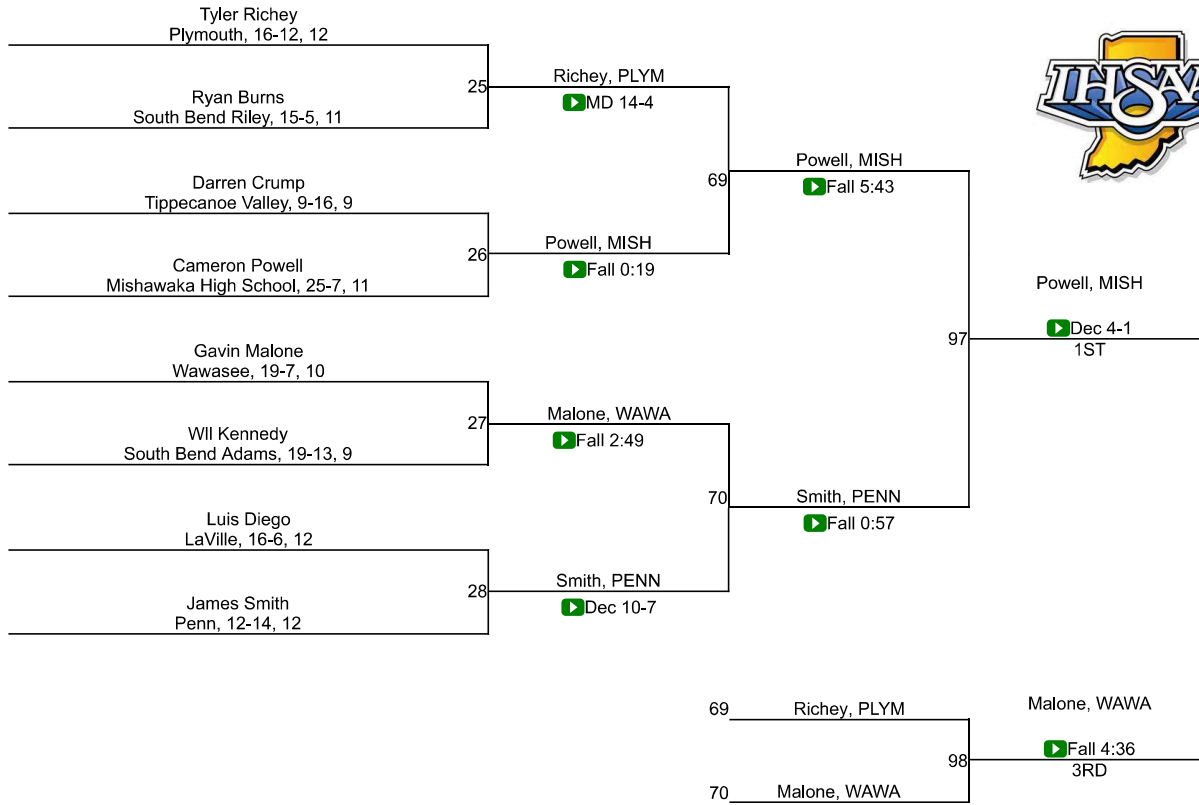

Team Scores

Printed on 02/06/2021 06:45 p.m.

Team Scores		
1	Penn	244.0
2	Mishawaka High School	168.0
3	Wawasee	126.0
4	South Bend Riley	69.0
5	Plymouth	63.5
6	Warsaw Community	61.0
7	Tippecanoe Valley	33.0
8	Triton	25.0
9	Culver Academies	23.0
10	South Bend Clay	8.0
11	Culver Community	0.0
11	LaVille	0.0
11	Mishawaka Marian	0.0
11	South Bend Adams	0.0
11	South Bend Saint Joseph	0.0
11	South Bend Washington	0.0

IHSAA Regional @ Penn

106

IHSAA Regional @ Penn

113

IHSAA Regional @ Penn

120

IHSAA Regional @ Penn

126

IHSAA Regional @ Penn

132

IHSAA Regional @ Penn

138

IHSAA Regional @ Penn

145

IHSAA Regional @ Penn

152

IHSAA Regional @ Penn

160

IHSAA Regional @ Penn

170

IHSAA Regional @ Penn

182

IHSAA Regional @ Penn

195