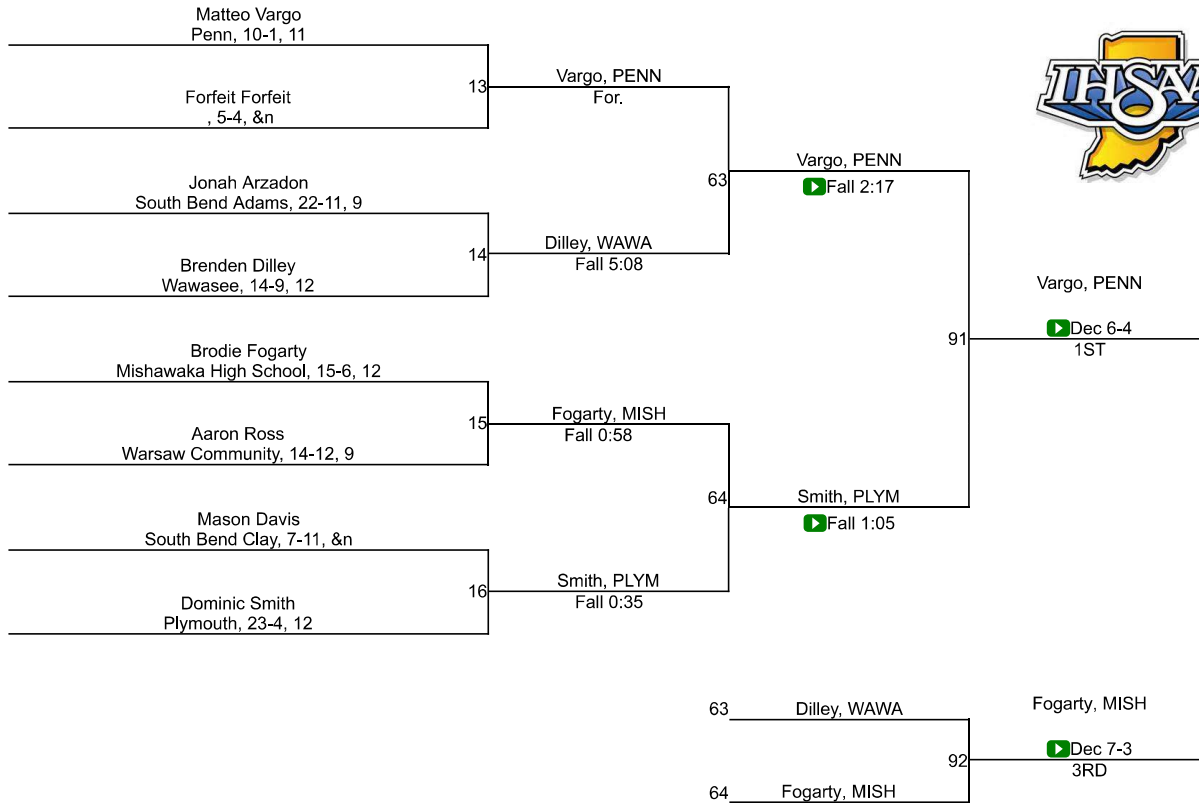

Team Scores

Printed on 02/06/2021 06:45 p.m.

Team Scores		
1	Penn	244.0
2	Mishawaka High School	168.0
3	Wawasee	126.0
4	South Bend Riley	69.0
5	Plymouth	63.5
6	Warsaw Community	61.0
7	Tippecanoe Valley	33.0
8	Triton	25.0
9	Culver Academies	23.0
10	South Bend Clay	8.0
11	Culver Community	0.0
11	LaVille	0.0
11	Mishawaka Marian	0.0
11	South Bend Adams	0.0
11	South Bend Saint Joseph	0.0
11	South Bend Washington	0.0

IHSAA Regional @ Penn

106

IHSAA Regional @ Penn

113

IHSAA Regional @ Penn

120

IHSAA Regional @ Penn

126

IHSAA Regional @ Penn

132

IHSAA Regional @ Penn

138

IHSAA Regional @ Penn

145

IHSAA Regional @ Penn

152