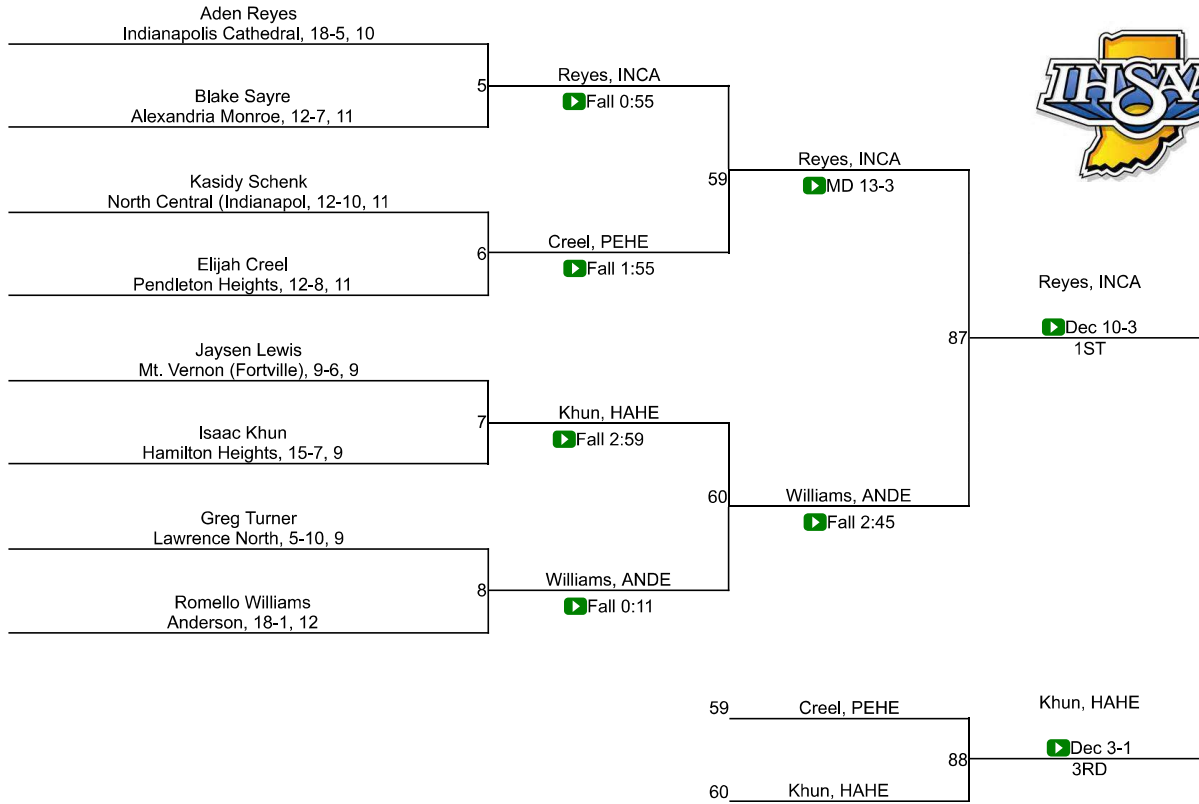

Team Scores

Printed on 02/06/2021 06:42 p.m.

Team Scores		
1	Indianapolis Cathedral	239.5
2	Mt. Vernon (Fortville)	88.0
3	Noblesville	79.0
4	Frankton	62.0
5	North Central (Indianapolis)	58.0
6	Pendleton Heights	54.0
7	Alexandria Monroe	53.0
8	Hamilton Heights	50.0
9	Anderson	41.0
10	Lawrence North	35.5
11	Elwood Community	16.0
12	Indianapolis Bishop Chatard	10.5
13	Lawrence Central	8.0
14	Brebeuf Jesuit Preparatory	0.0
14	Guerin Catholic	0.0
14	Indianapolis Arsenal Technical	0.0
14	Lapel	0.0
14	Tipton	0.0

IHSAA Regional @ Pendleton Heights

106

IHSAA Regional @ Pendleton Heights

113

IHSAA Regional @ Pendleton Heights

120

IHSAA Regional @ Pendleton Heights

126