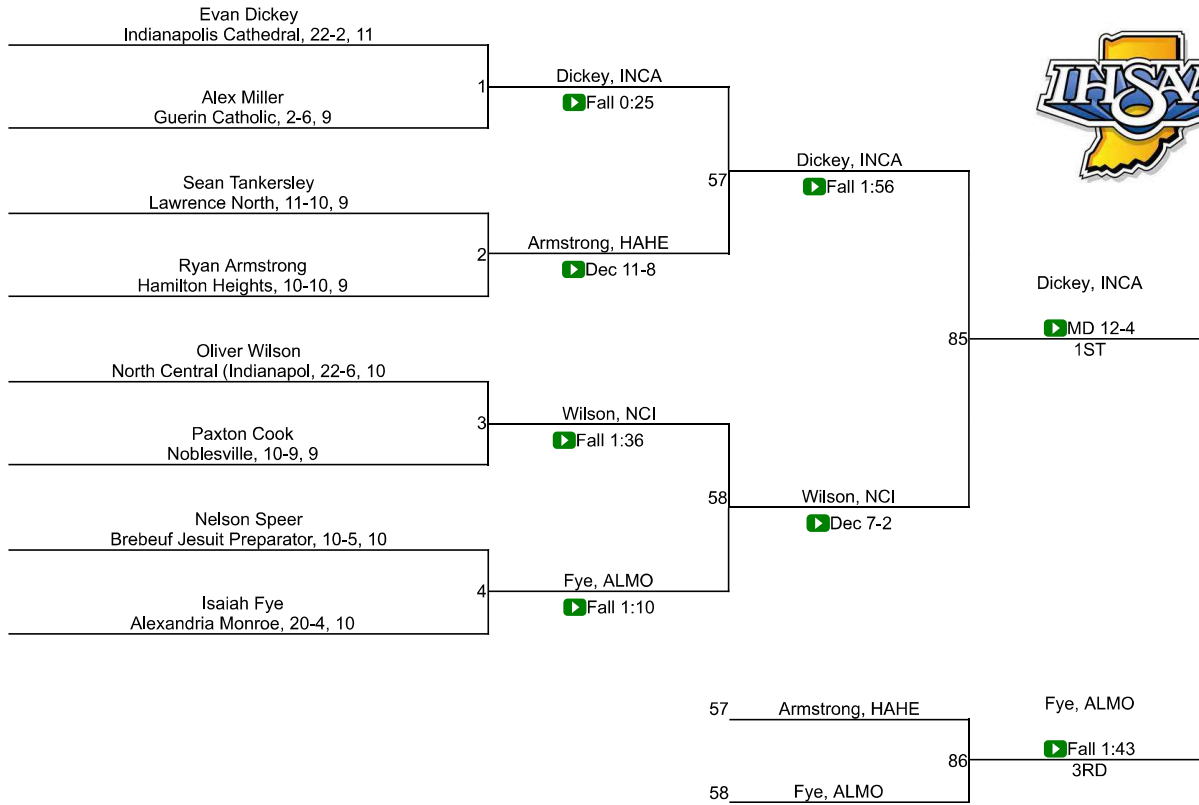

Team Scores

Printed on 02/06/2021 06:42 p.m.

Team Scores		
1	Indianapolis Cathedral	239.5
2	Mt. Vernon (Fortville)	88.0
3	Noblesville	79.0
4	Frankton	62.0
5	North Central (Indianapolis)	58.0
6	Pendleton Heights	54.0
7	Alexandria Monroe	53.0
8	Hamilton Heights	50.0
9	Anderson	41.0
10	Lawrence North	35.5
11	Elwood Community	16.0
12	Indianapolis Bishop Chatard	10.5
13	Lawrence Central	8.0
14	Brebeuf Jesuit Preparatory	0.0
14	Guerin Catholic	0.0
14	Indianapolis Arsenal Technical	0.0
14	Lapel	0.0
14	Tipton	0.0

IHSAA Regional @ Pendleton Heights

106

IHSAA Regional @ Pendleton Heights

113

IHSAA Regional @ Pendleton Heights

120

IHSAA Regional @ Pendleton Heights

126