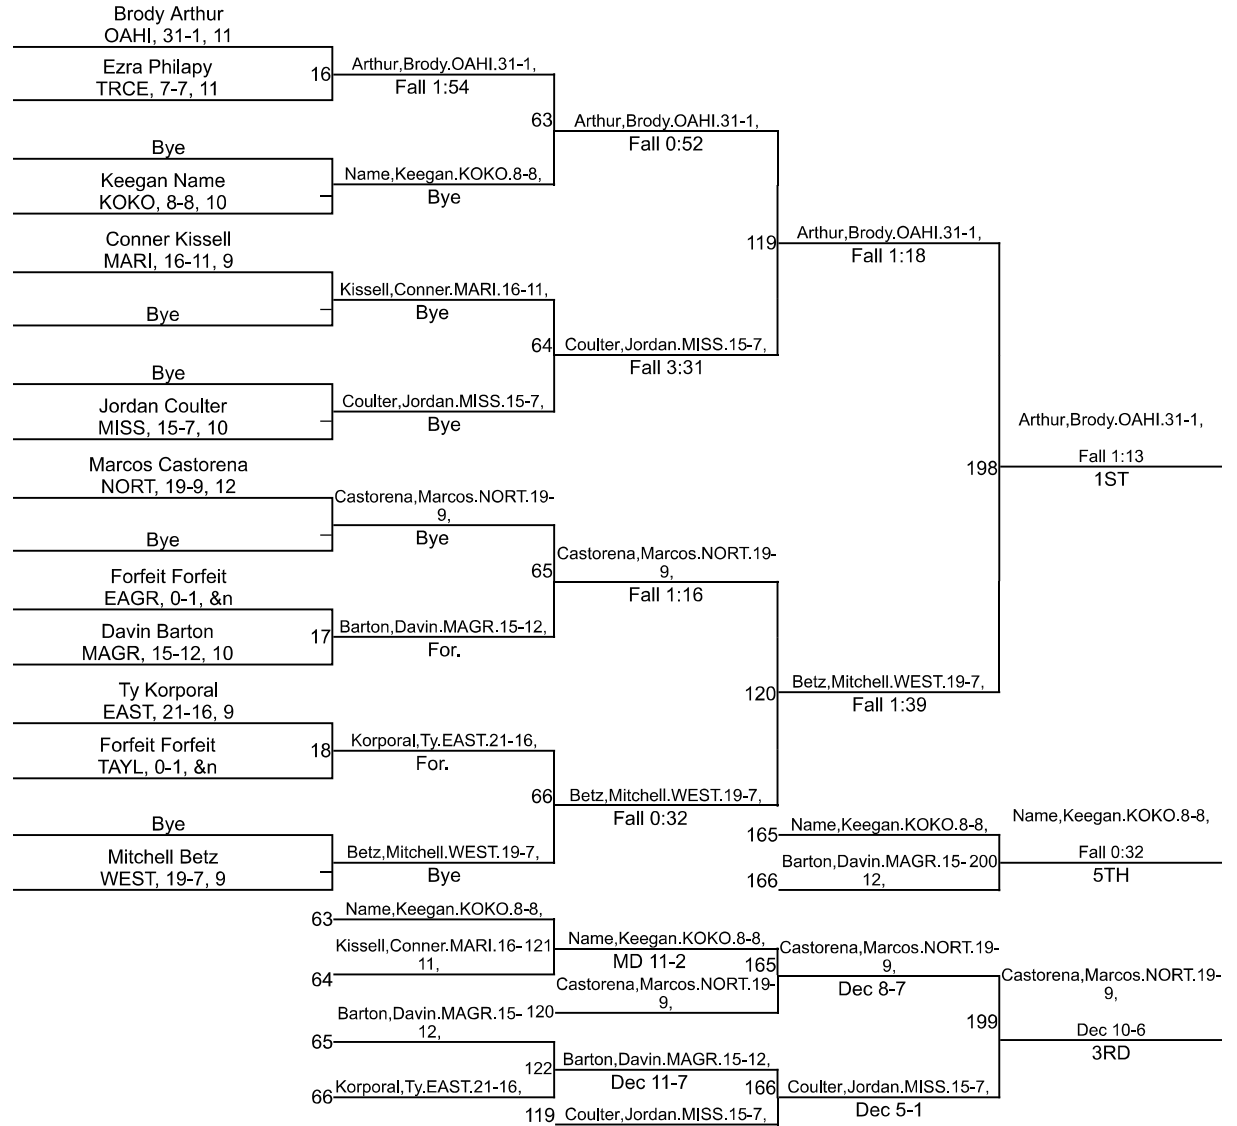

IHSAA Sectional @ Oak Hill

138