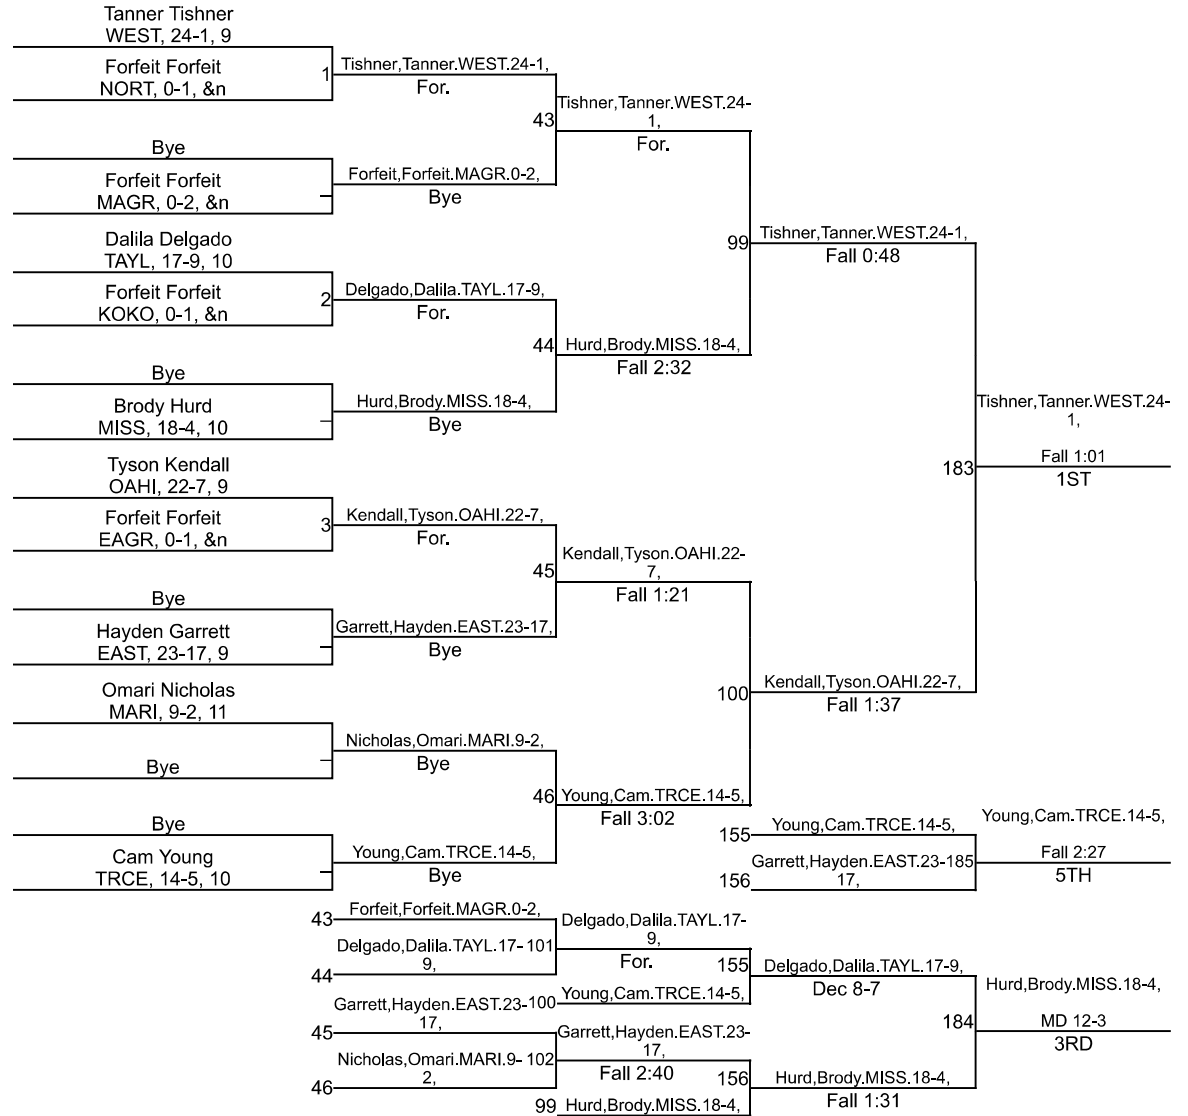

Team Scores

Printed on 01/31/2021 01:54 p.m.

Team Scores		
1	Oak Hill	253.5
2	Western	246.5
3	Kokomo	202.0
4	Eastern (Greentown)	160.0
5	Northwestern	115.0
6	Marion	112.0
7	Mississinewa	72.0
8	Eastbrook	33.0
9	Madison-Grant	26.0
10	Tri-Central	22.0
11	Taylor	11.0

IHSAA Sectional @ Oak Hill

IHSAA Sectional @ Oak Hill

113

IHSAA Sectional @ Oak Hill

120

IHSAA Sectional @ Oak Hill

126

IHSAA Sectional @ Oak Hill