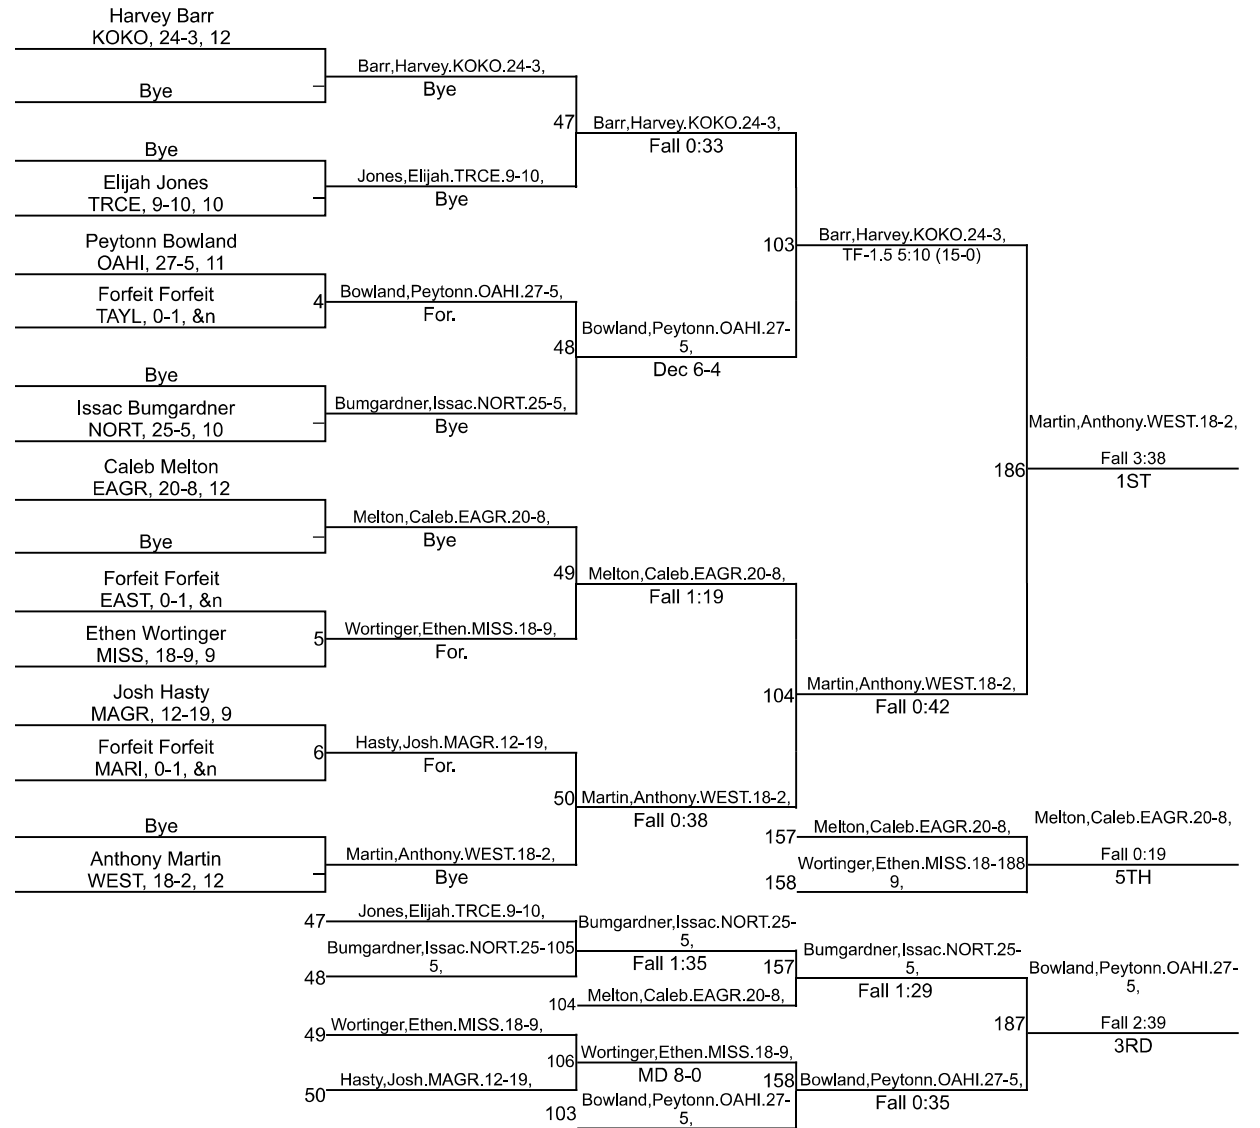

Team Scores

Printed on 01/31/2021 01:54 p.m.

Team Scores		
1	Oak Hill	253.5
2	Western	246.5
3	Kokomo	202.0
4	Eastern (Greentown)	160.0
5	Northwestern	115.0
6	Marion	112.0
7	Mississinewa	72.0
8	Eastbrook	33.0
9	Madison-Grant	26.0
10	Tri-Central	22.0
11	Taylor	11.0

IHSAA Sectional @ Oak Hill

IHSAA Sectional @ Oak Hill

113

IHSAA Sectional @ Oak Hill

120

IHSAA Sectional @ Oak Hill

126

IHSAA Sectional @ Oak Hill