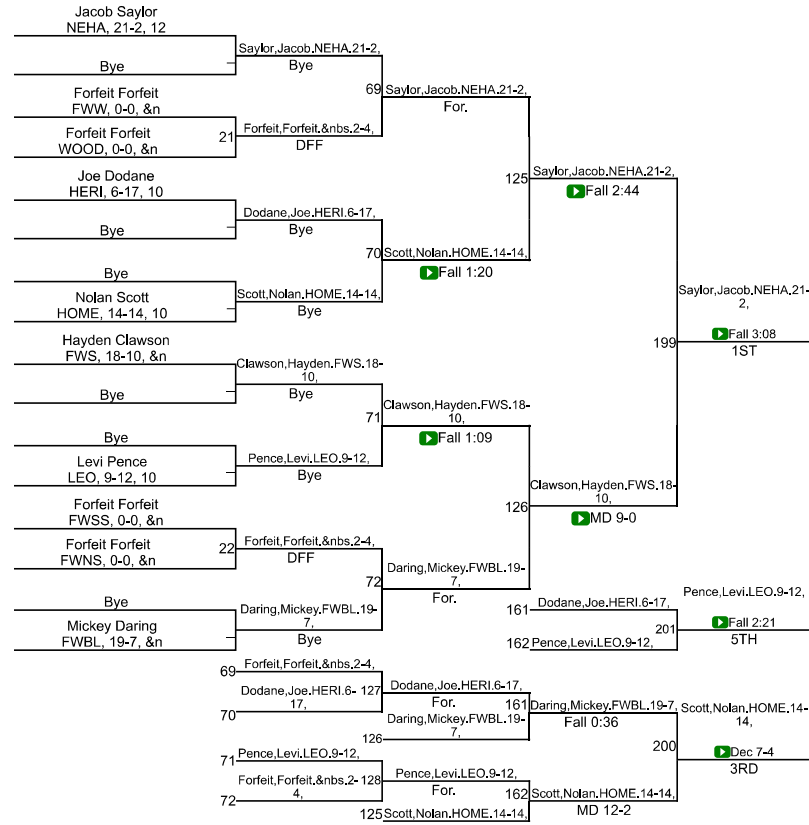

Team Scores

Printed on 01/31/2021 01:36 p.m.

Team Scores		
1	Leo	219.5
2	Homestead	198.0
3	Fort Wayne Snider	189.0
4	New Haven	184.0
5	Fort Wayne South Side	95.0
6	Fort Wayne Wayne	86.0
7	Fort Wayne North Side	68.0
8	Heritage	66.5
9	Fort Wayne Bishop Luers	48.0
9	Woodlan	48.0

IHSAA Sectional @ New Haven

113

IHSAA Sectional @ New Haven

120

IHSAA Sectional @ New Haven

152

IHSAA Sectional @ New Haven

160

IHSAA Sectional @ New Haven

170

IHSAA Sectional @ New Haven

285