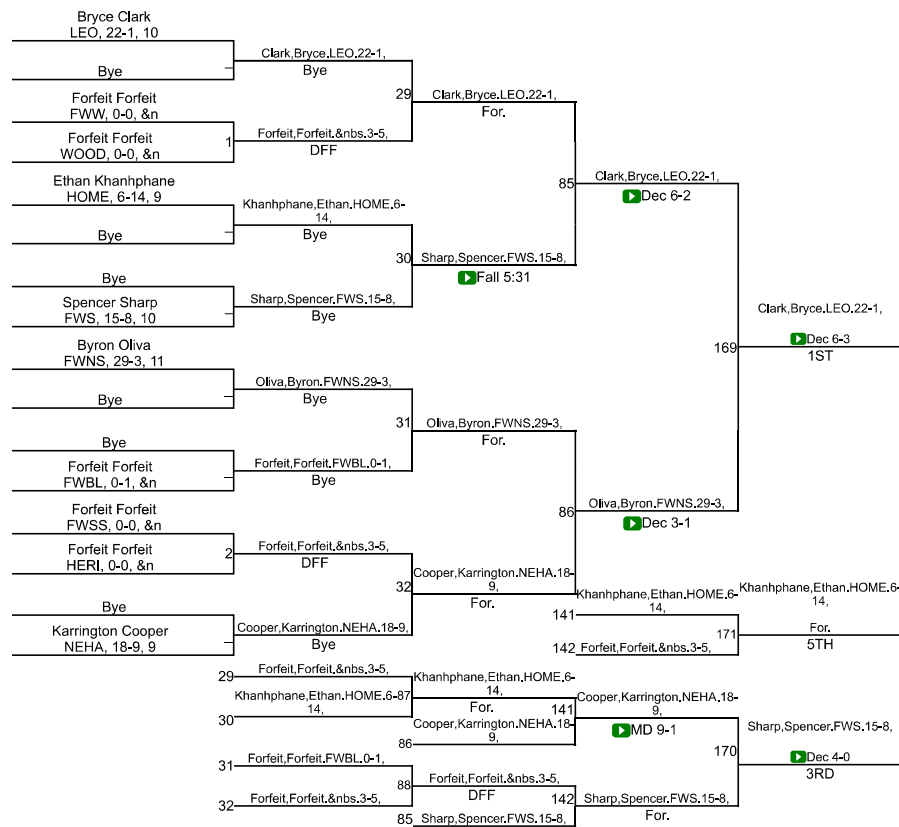

Team Scores

Printed on 01/31/2021 01:36 p.m.

Team Scores		
1	Leo	219.5
2	Homestead	198.0
3	Fort Wayne Snider	189.0
4	New Haven	184.0
5	Fort Wayne South Side	95.0
6	Fort Wayne Wayne	86.0
7	Fort Wayne North Side	68.0
8	Heritage	66.5
9	Fort Wayne Bishop Luers	48.0
9	Woodlan	48.0

IHSAA Sectional @ New Haven

113

IHSAA Sectional @ New Haven

120

IHSAA Sectional @ New Haven

152

IHSAA Sectional @ New Haven

160