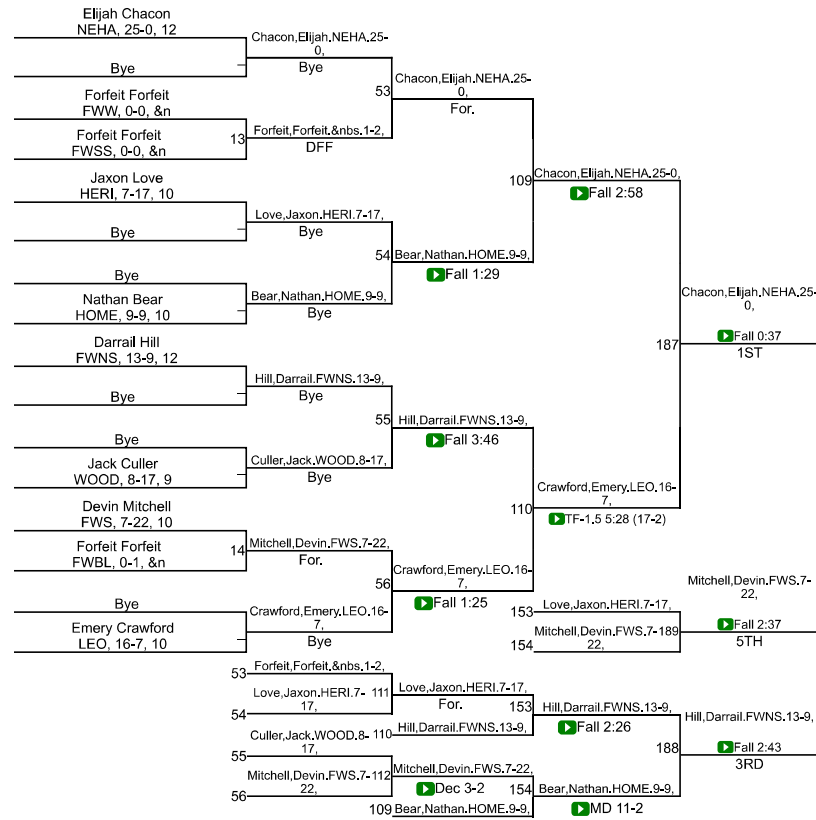

Team Scores

Printed on 01/31/2021 01:36 p.m.

Team Scores		
1	Leo	219.5
2	Homestead	198.0
3	Fort Wayne Snider	189.0
4	New Haven	184.0
5	Fort Wayne South Side	95.0
6	Fort Wayne Wayne	86.0
7	Fort Wayne North Side	68.0
8	Heritage	66.5
9	Fort Wayne Bishop Luers	48.0
9	Woodlan	48.0

IHSAA Sectional @ New Haven

113

IHSAA Sectional @ New Haven

120

IHSAA Sectional @ New Haven

152

IHSAA Sectional @ New Haven

160