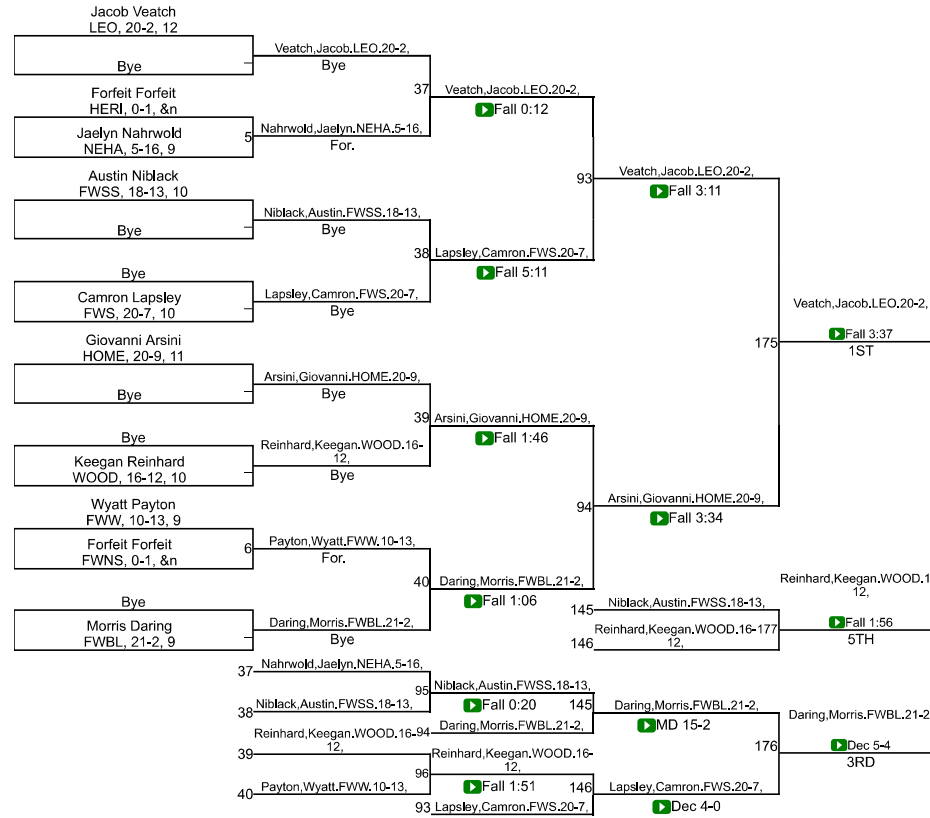

Team Scores

Printed on 01/31/2021 01:36 p.m.

Team Scores		
1	Leo	219.5
2	Homestead	198.0
3	Fort Wayne Snider	189.0
4	New Haven	184.0
5	Fort Wayne South Side	95.0
6	Fort Wayne Wayne	86.0
7	Fort Wayne North Side	68.0
8	Heritage	66.5
9	Fort Wayne Bishop Luers	48.0
9	Woodlan	48.0

IHSAA Sectional @ New Haven

113

IHSAA Sectional @ New Haven

120

IHSAA Sectional @ New Haven

152

IHSAA Sectional @ New Haven

160