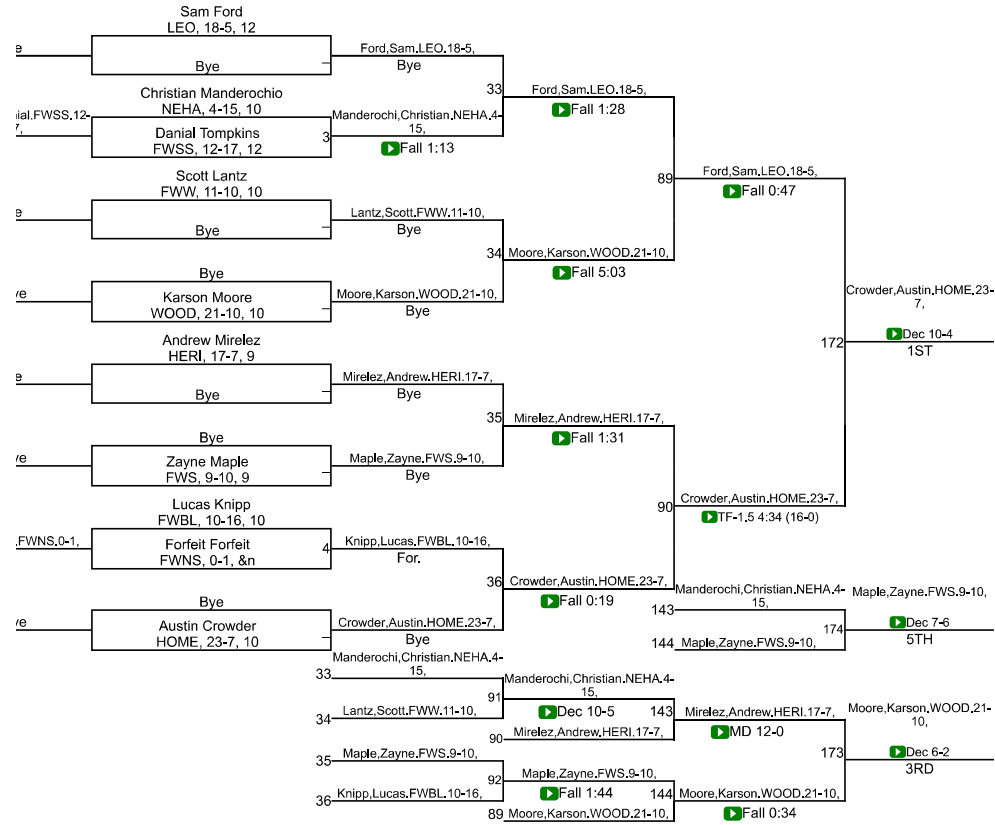

Team Scores

Printed on 01/31/2021 01:36 p.m.

Team Scores		
1	Leo	219.5
2	Homestead	198.0
3	Fort Wayne Snider	189.0
4	New Haven	184.0
5	Fort Wayne South Side	95.0
6	Fort Wayne Wayne	86.0
7	Fort Wayne North Side	68.0
8	Heritage	66.5
9	Fort Wayne Bishop Luers	48.0
9	Woodlan	48.0

IHSAA Sectional @ New Haven

113

IHSAA Sectional @ New Haven

120

IHSAA Sectional @ New Haven

152

IHSAA Sectional @ New Haven

160