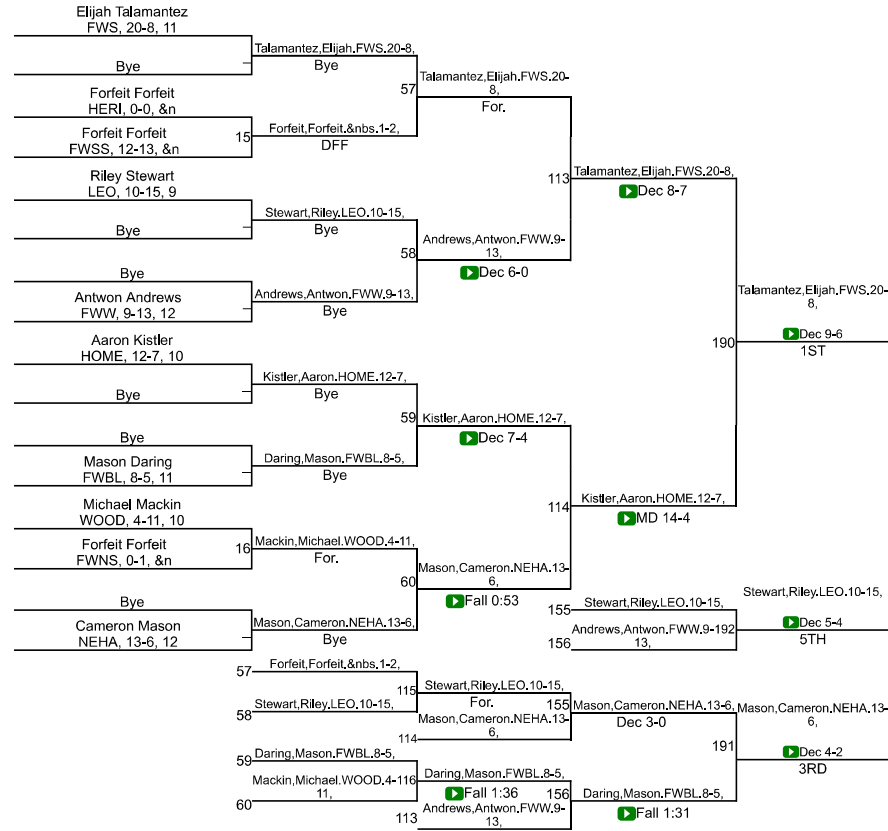

Team Scores

Printed on 01/31/2021 01:36 p.m.

Team Scores		
1	Leo	219.5
2	Homestead	198.0
3	Fort Wayne Snider	189.0
4	New Haven	184.0
5	Fort Wayne South Side	95.0
6	Fort Wayne Wayne	86.0
7	Fort Wayne North Side	68.0
8	Heritage	66.5
9	Fort Wayne Bishop Luers	48.0
9	Woodlan	48.0

IHSAA Sectional @ New Haven

113

IHSAA Sectional @ New Haven

120

IHSAA Sectional @ New Haven

152

IHSAA Sectional @ New Haven

160

IHSAA Sectional @ New Haven

170

IHSAA Sectional @ New Haven

285