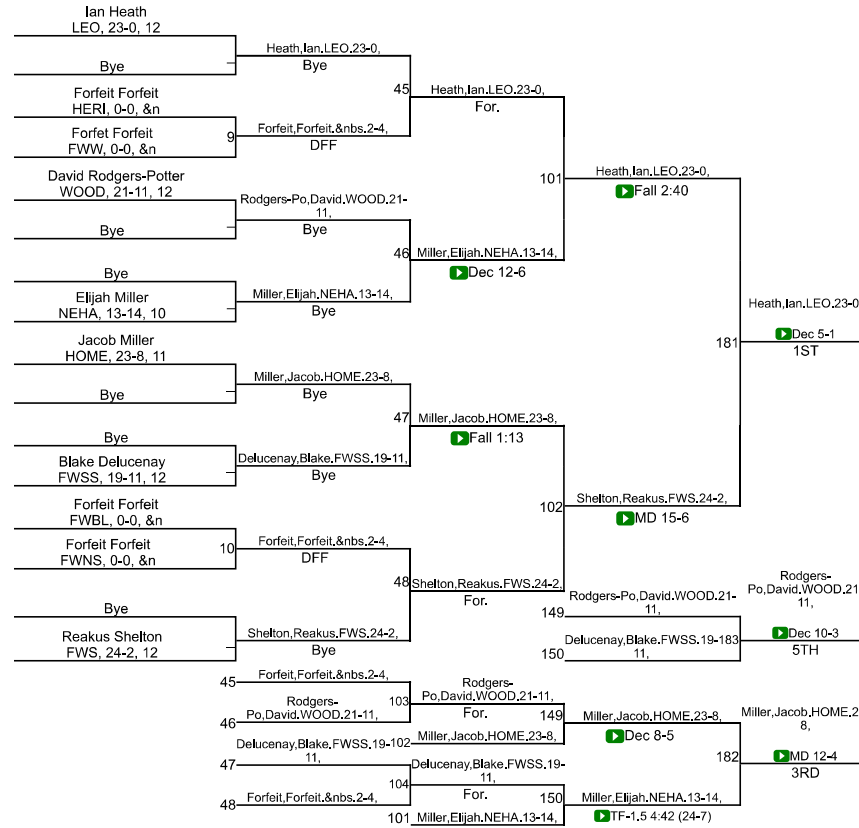

Team Scores

Printed on 01/31/2021 01:36 p.m.

Team Scores		
1	Leo	219.5
2	Homestead	198.0
3	Fort Wayne Snider	189.0
4	New Haven	184.0
5	Fort Wayne South Side	95.0
6	Fort Wayne Wayne	86.0
7	Fort Wayne North Side	68.0
8	Heritage	66.5
9	Fort Wayne Bishop Luers	48.0
9	Woodlan	48.0

IHSAA Sectional @ New Haven

113

IHSAA Sectional @ New Haven

120

IHSAA Sectional @ New Haven

152

IHSAA Sectional @ New Haven

160

IHSAA Sectional @ New Haven

170

IHSAA Sectional @ New Haven

285