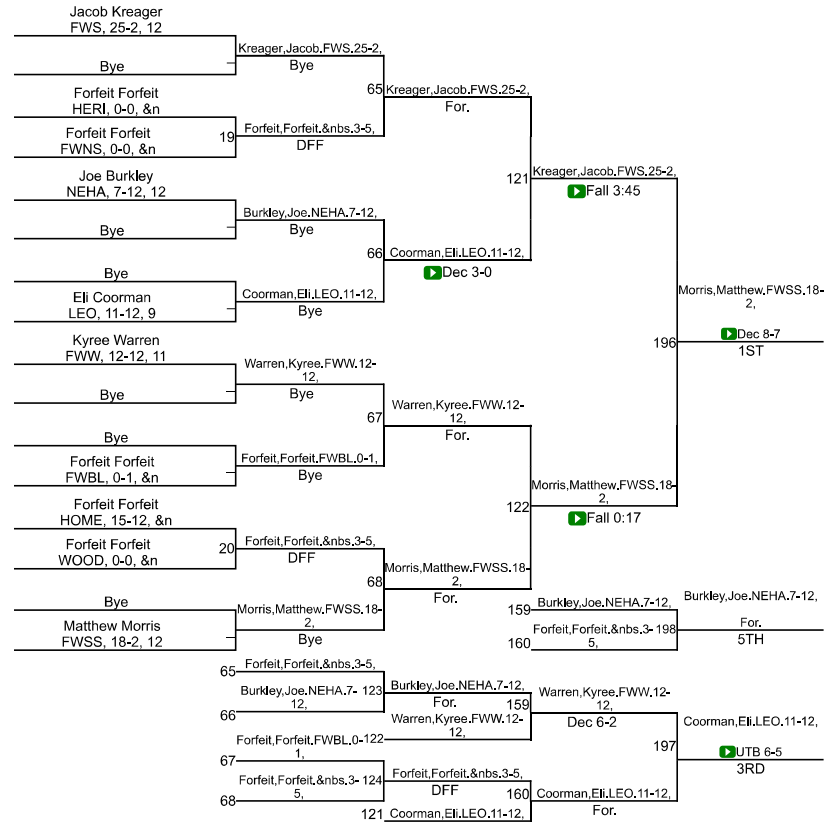

Team Scores

Printed on 01/31/2021 01:36 p.m.

Team Scores		
1	Leo	219.5
2	Homestead	198.0
3	Fort Wayne Snider	189.0
4	New Haven	184.0
5	Fort Wayne South Side	95.0
6	Fort Wayne Wayne	86.0
7	Fort Wayne North Side	68.0
8	Heritage	66.5
9	Fort Wayne Bishop Luers	48.0
9	Woodlan	48.0

IHSAA Sectional @ New Haven

113

IHSAA Sectional @ New Haven

120

IHSAA Sectional @ New Haven

152

IHSAA Sectional @ New Haven

160

IHSAA Sectional @ New Haven

170

IHSAA Sectional @ New Haven

285