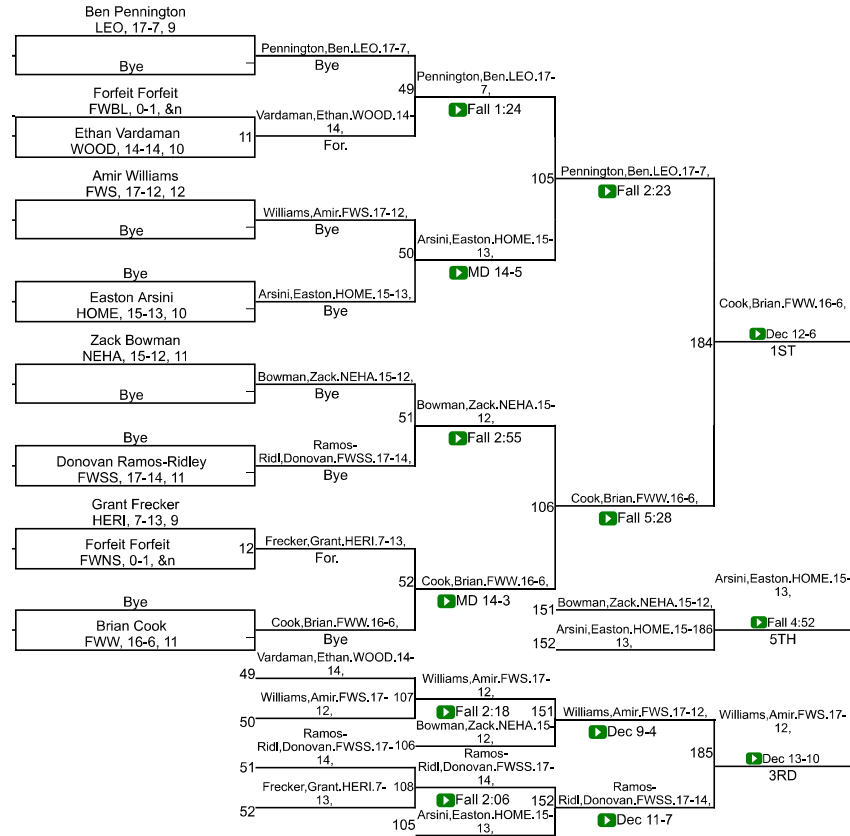

Team Scores

Printed on 01/31/2021 01:36 p.m.

Team Scores		
1	Leo	219.5
2	Homestead	198.0
3	Fort Wayne Snider	189.0
4	New Haven	184.0
5	Fort Wayne South Side	95.0
6	Fort Wayne Wayne	86.0
7	Fort Wayne North Side	68.0
8	Heritage	66.5
9	Fort Wayne Bishop Luers	48.0
9	Woodlan	48.0

IHSAA Sectional @ New Haven

113

IHSAA Sectional @ New Haven

120

IHSAA Sectional @ New Haven

152

IHSAA Sectional @ New Haven

160

IHSAA Sectional @ New Haven

170

IHSAA Sectional @ New Haven

285