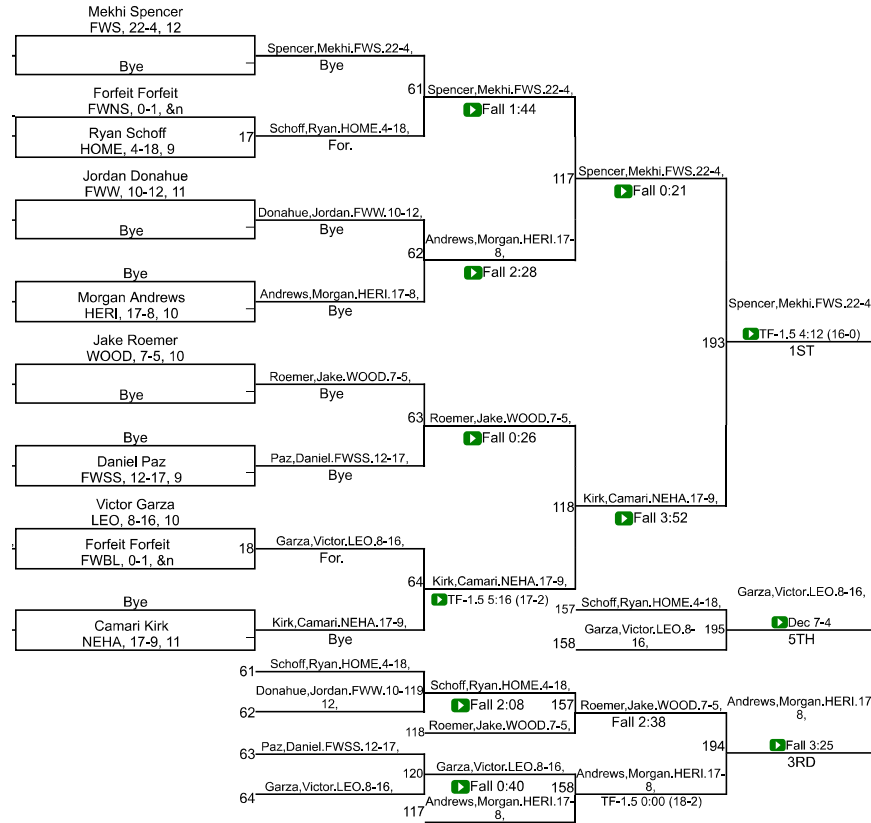

Team Scores

Printed on 01/31/2021 01:36 p.m.

Team Scores		
1	Leo	219.5
2	Homestead	198.0
3	Fort Wayne Snider	189.0
4	New Haven	184.0
5	Fort Wayne South Side	95.0
6	Fort Wayne Wayne	86.0
7	Fort Wayne North Side	68.0
8	Heritage	66.5
9	Fort Wayne Bishop Luers	48.0
9	Woodlan	48.0

IHSAA Sectional @ New Haven

113

IHSAA Sectional @ New Haven

120

IHSAA Sectional @ New Haven

152

IHSAA Sectional @ New Haven

160