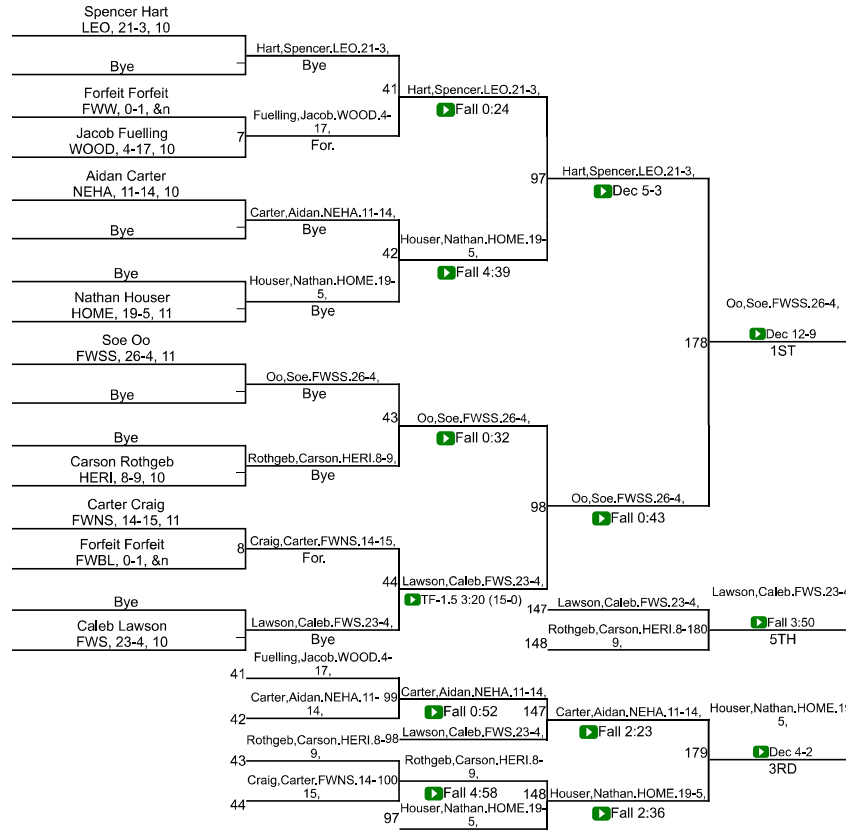

Team Scores

Printed on 01/31/2021 01:36 p.m.

Team Scores		
1	Leo	219.5
2	Homestead	198.0
3	Fort Wayne Snider	189.0
4	New Haven	184.0
5	Fort Wayne South Side	95.0
6	Fort Wayne Wayne	86.0
7	Fort Wayne North Side	68.0
8	Heritage	66.5
9	Fort Wayne Bishop Luers	48.0
9	Woodlan	48.0

IHSAA Sectional @ New Haven

113

IHSAA Sectional @ New Haven

120

IHSAA Sectional @ New Haven

152

IHSAA Sectional @ New Haven

160