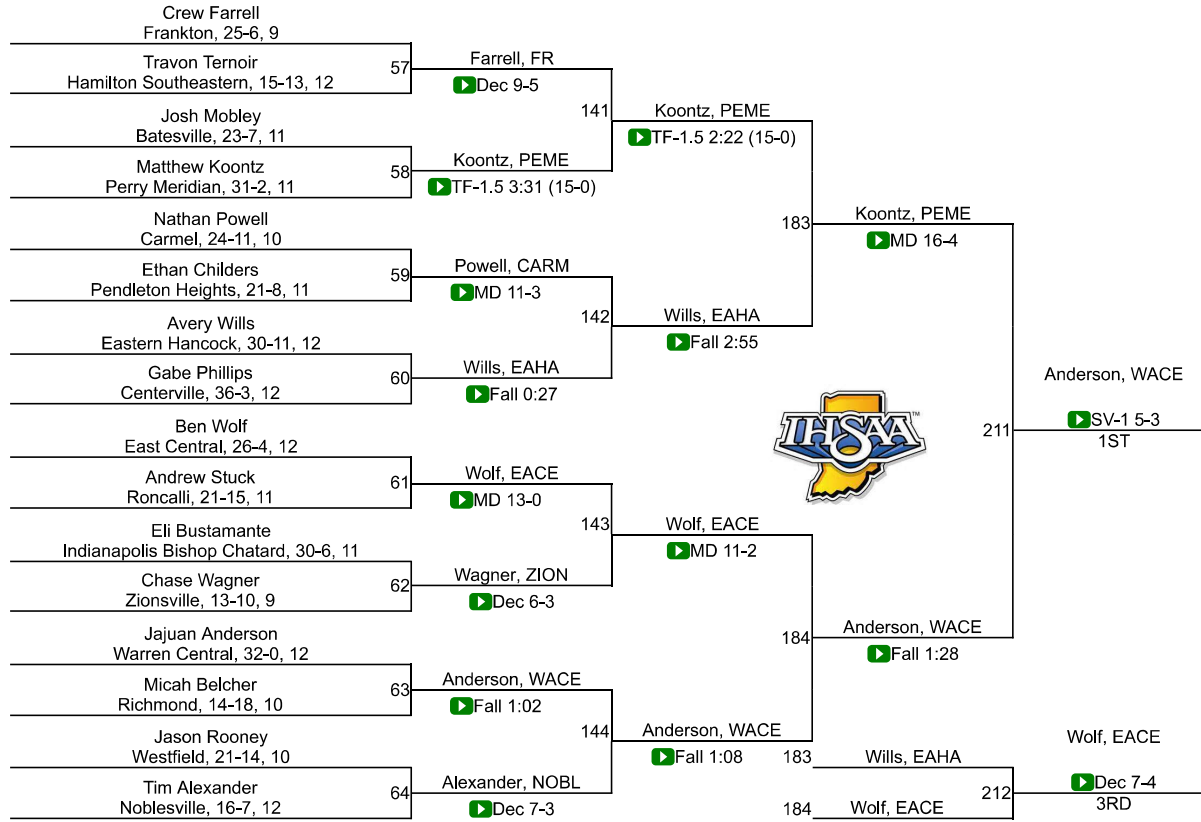

IHSAA Semi-State @ New Castle

152