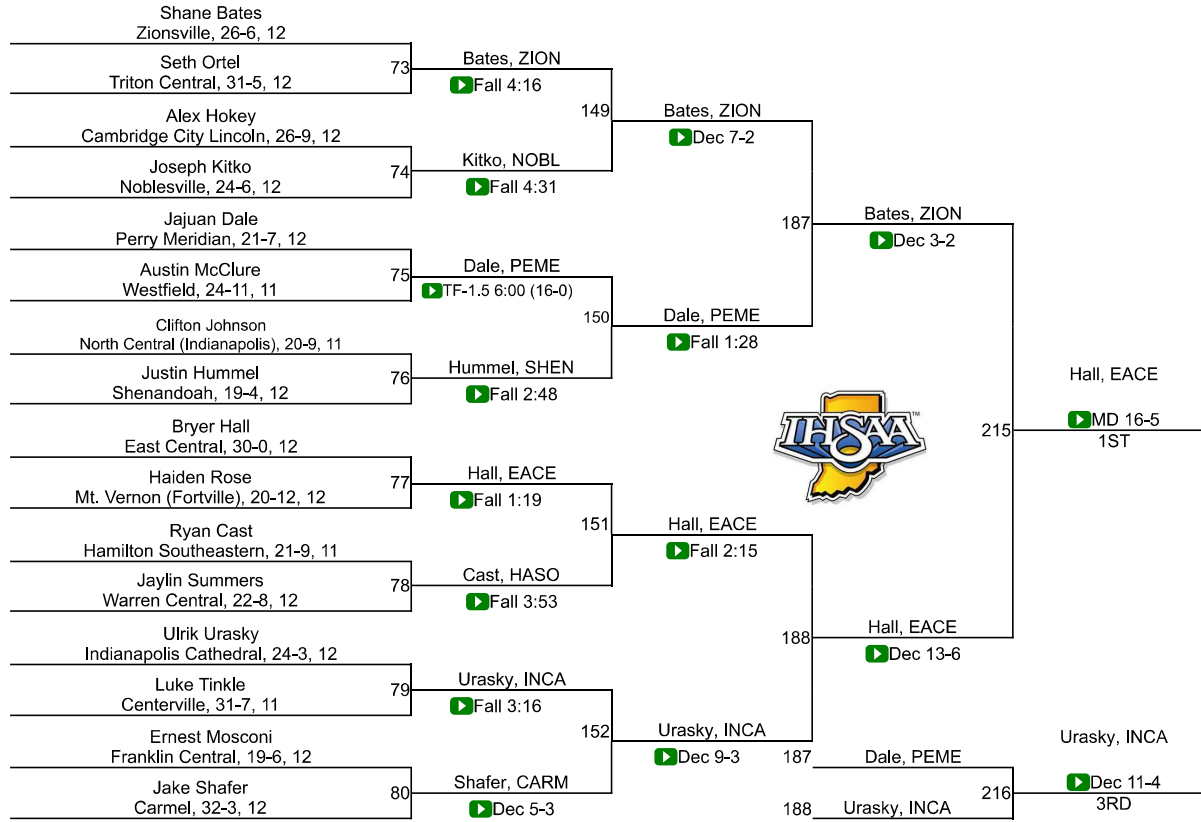

IHSAA Semi-State @ New Castle

170