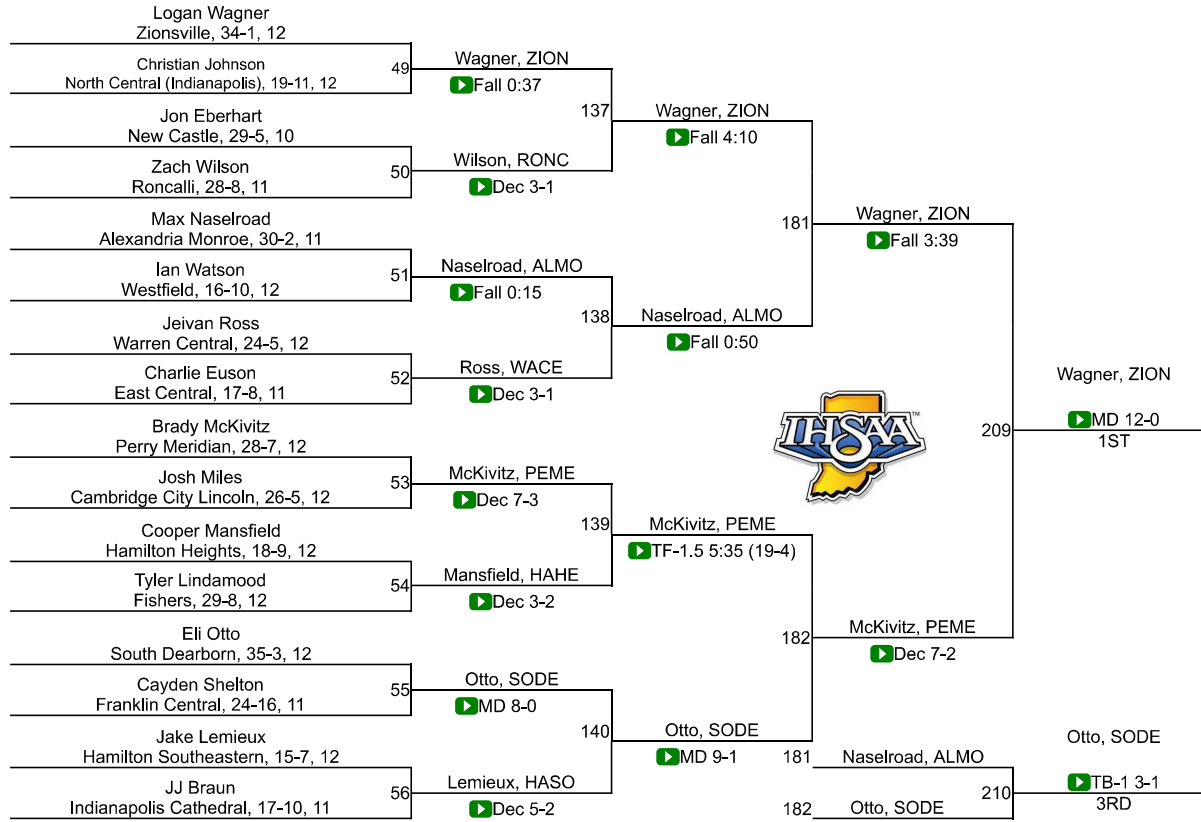

IHSAA Semi-State @ New Castle

145