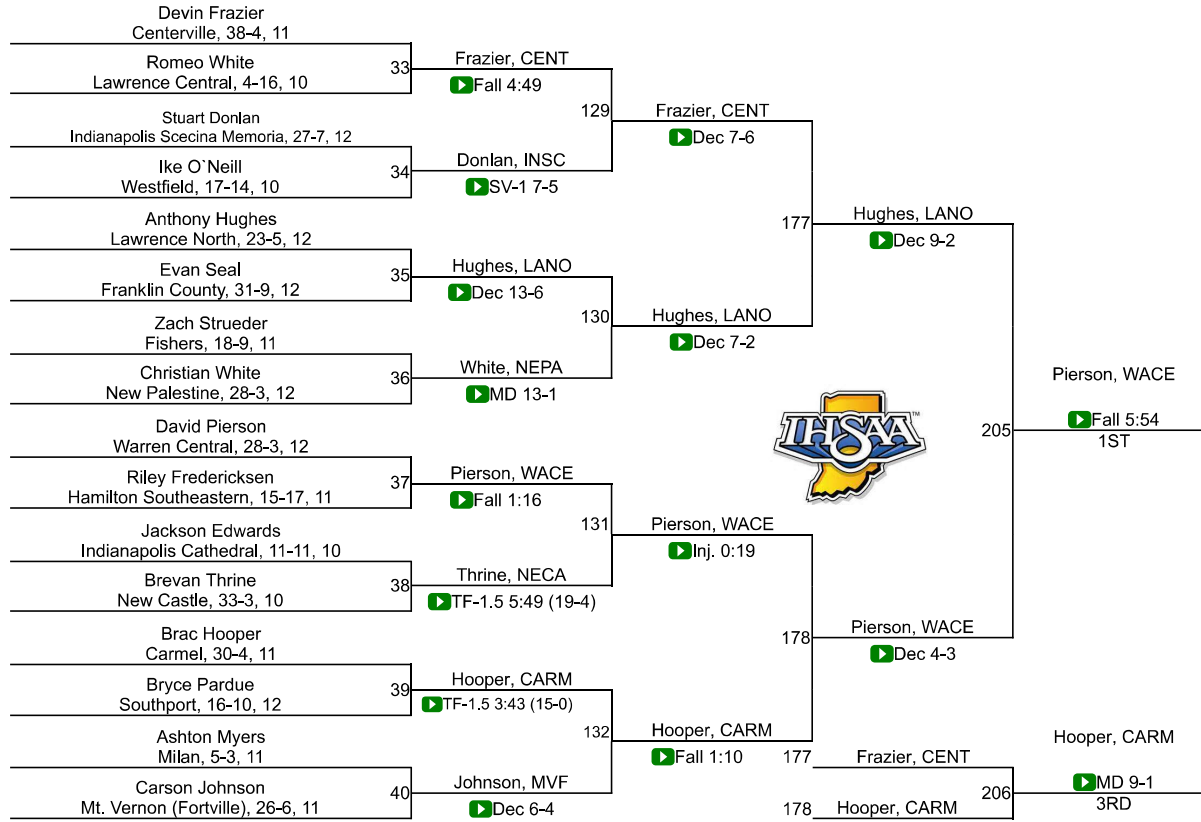

IHSAA Semi-State @ New Castle

132