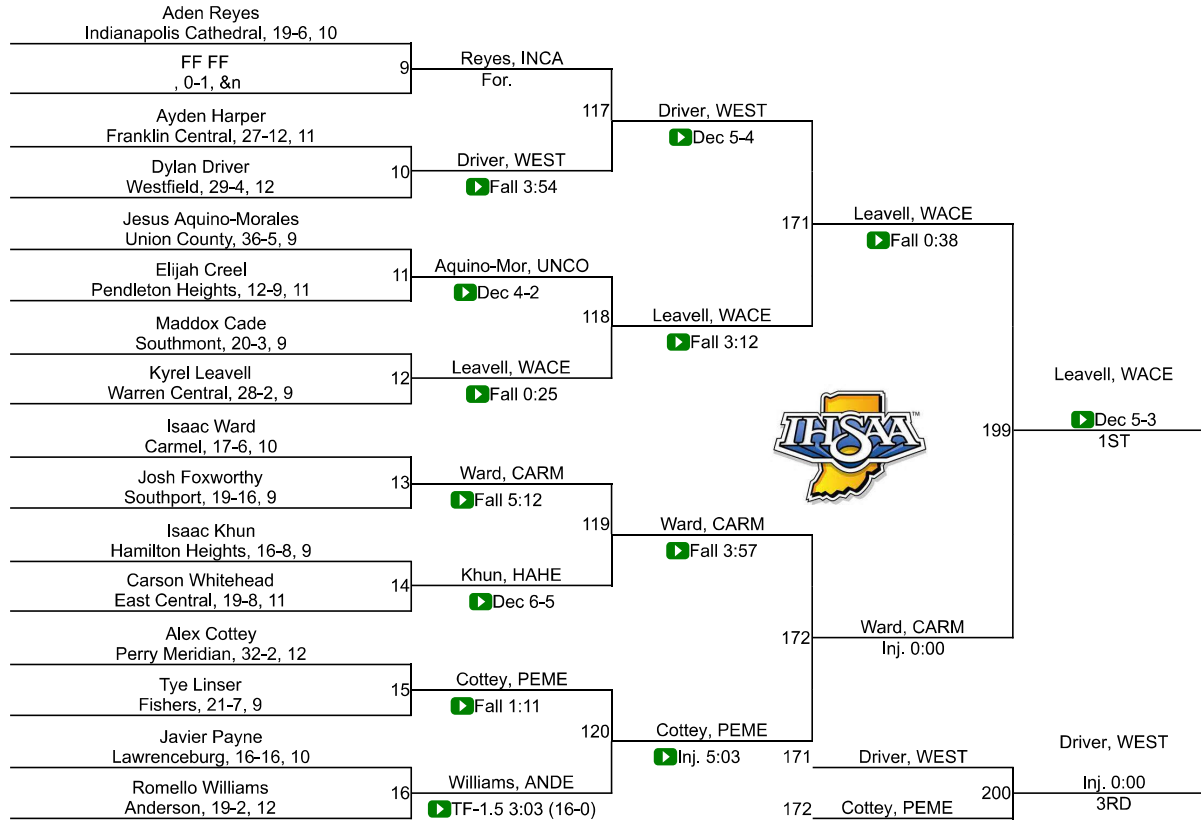

IHSAA Semi-State @ New Castle

113