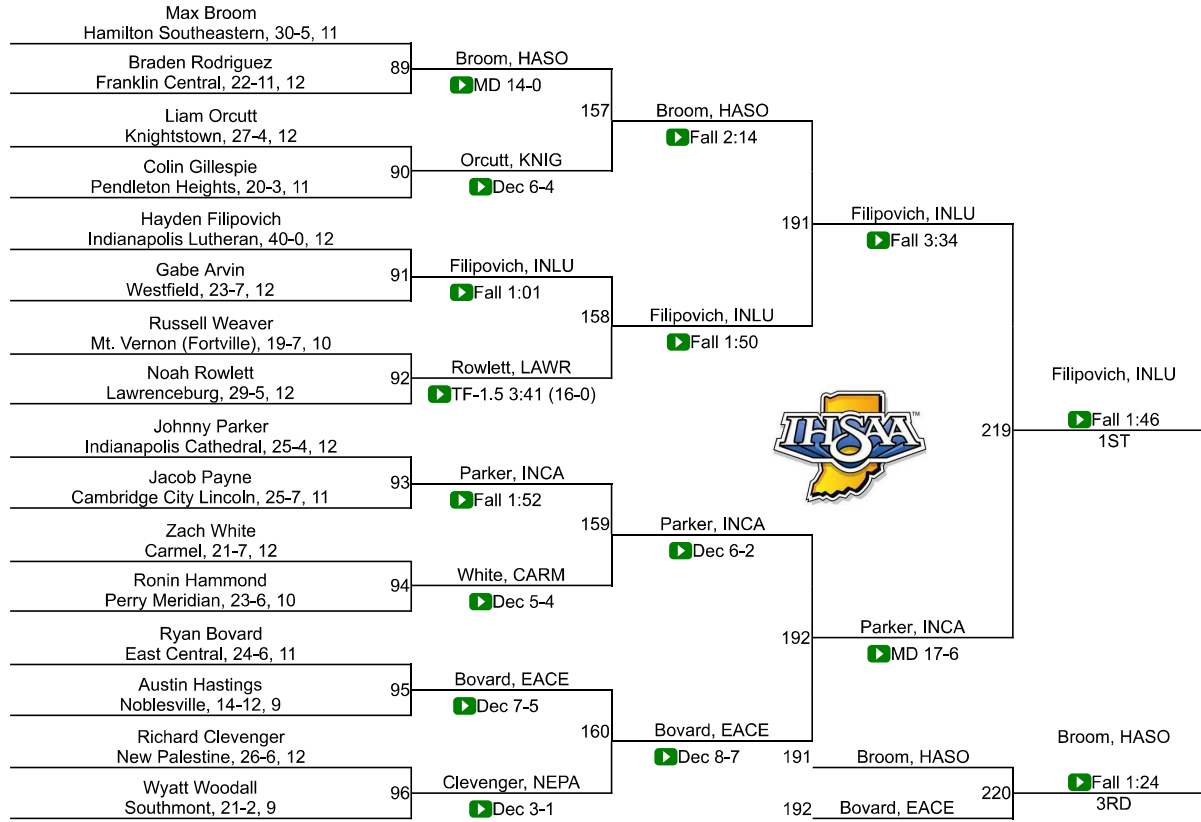

IHSAA Semi-State @ New Castle

195