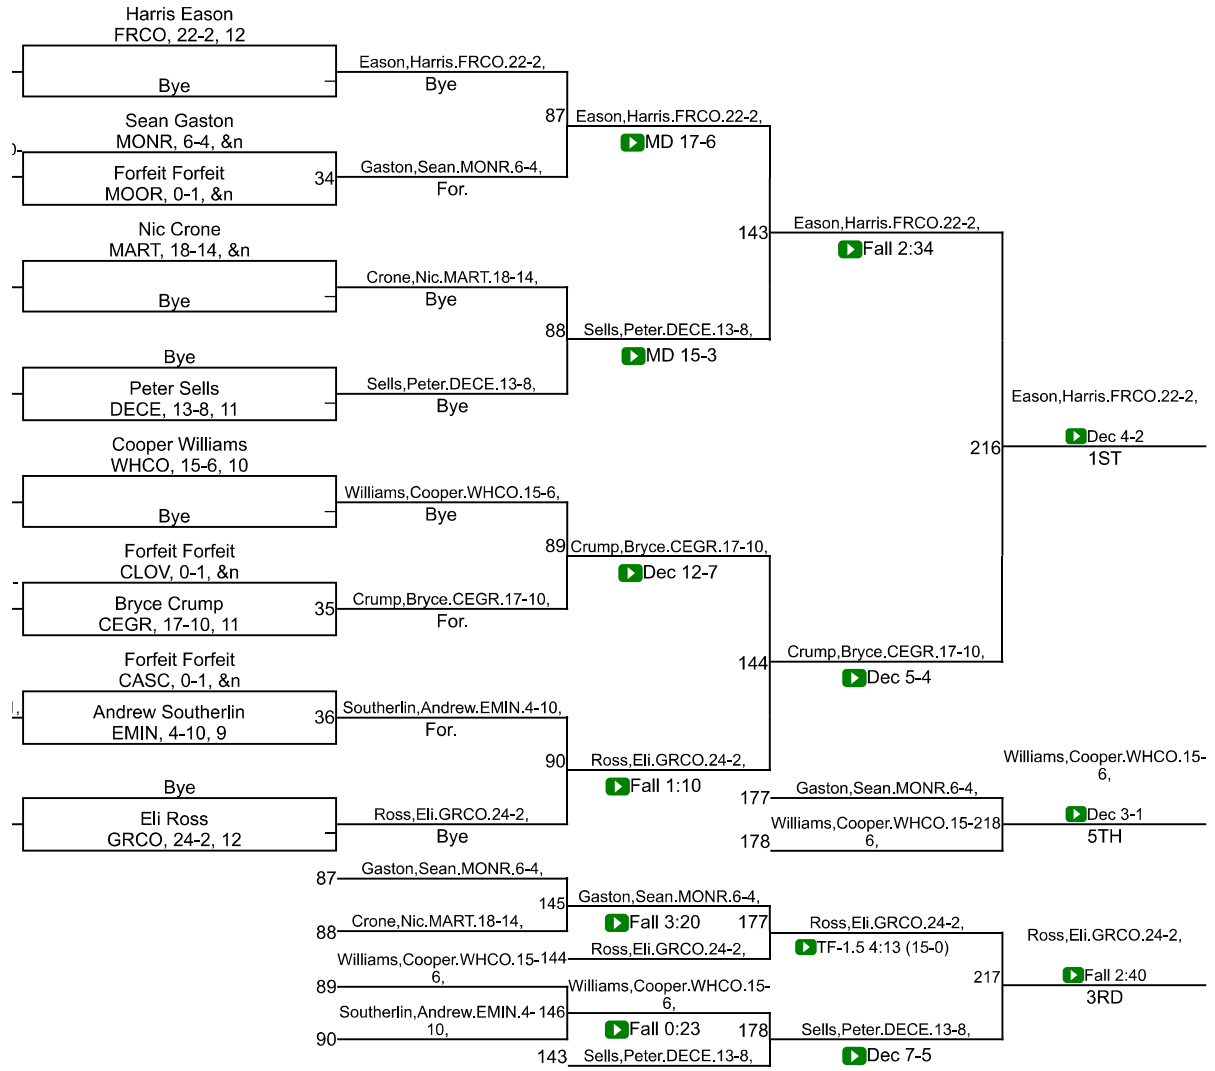

Team Scores

Printed on 01/31/2021 12:16 p.m.

Team Scores		
1	Center Grove	241.5
2	Franklin Community	222.5
3	Monrovia	143.5
4	Decatur Central	110.0
5	Martinsville	99.0
6	Cascade	97.5
7	Mooresville	97.0
8	Whiteland Community	94.0
9	Greenwood Community	40.5
10	Cloverdale	19.0
11	Eminence	0.0

IHSAA Sectional @ Mooresville

106

IHSAA Sectional @ Mooresville

113

IHSAA Sectional @ Mooresville

120

IHSAA Sectional @ Mooresville

126

IHSAA Sectional @ Mooresville

138

IHSAA Sectional @ Mooresville

145

IHSAA Sectional @ Mooresville

152

IHSAA Sectional @ Mooresville

170

IHSAA Sectional @ Mooresville

182

IHSAA Sectional @ Mooresville

195

IHSAA Sectional @ Mooresville

285