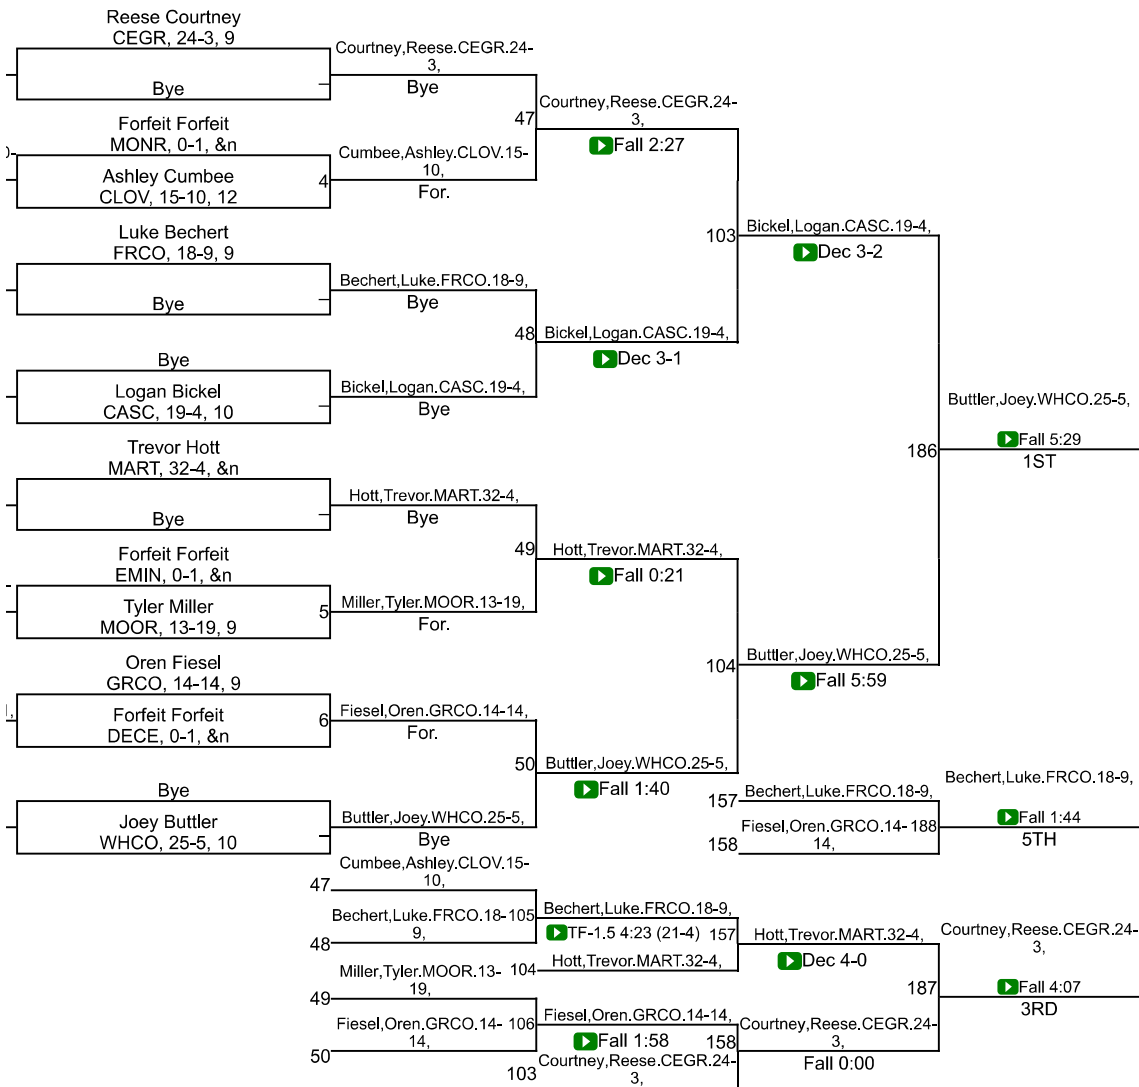

Team Scores

Printed on 01/31/2021 12:16 p.m.

Team Scores		
1	Center Grove	241.5
2	Franklin Community	222.5
3	Monrovia	143.5
4	Decatur Central	110.0
5	Martinsville	99.0
6	Cascade	97.5
7	Mooresville	97.0
8	Whiteland Community	94.0
9	Greenwood Community	40.5
10	Cloverdale	19.0
11	Eminence	0.0

IHSAA Sectional @ Mooresville

106

IHSAA Sectional @ Mooresville

113

IHSAA Sectional @ Mooresville

120

IHSAA Sectional @ Mooresville

126