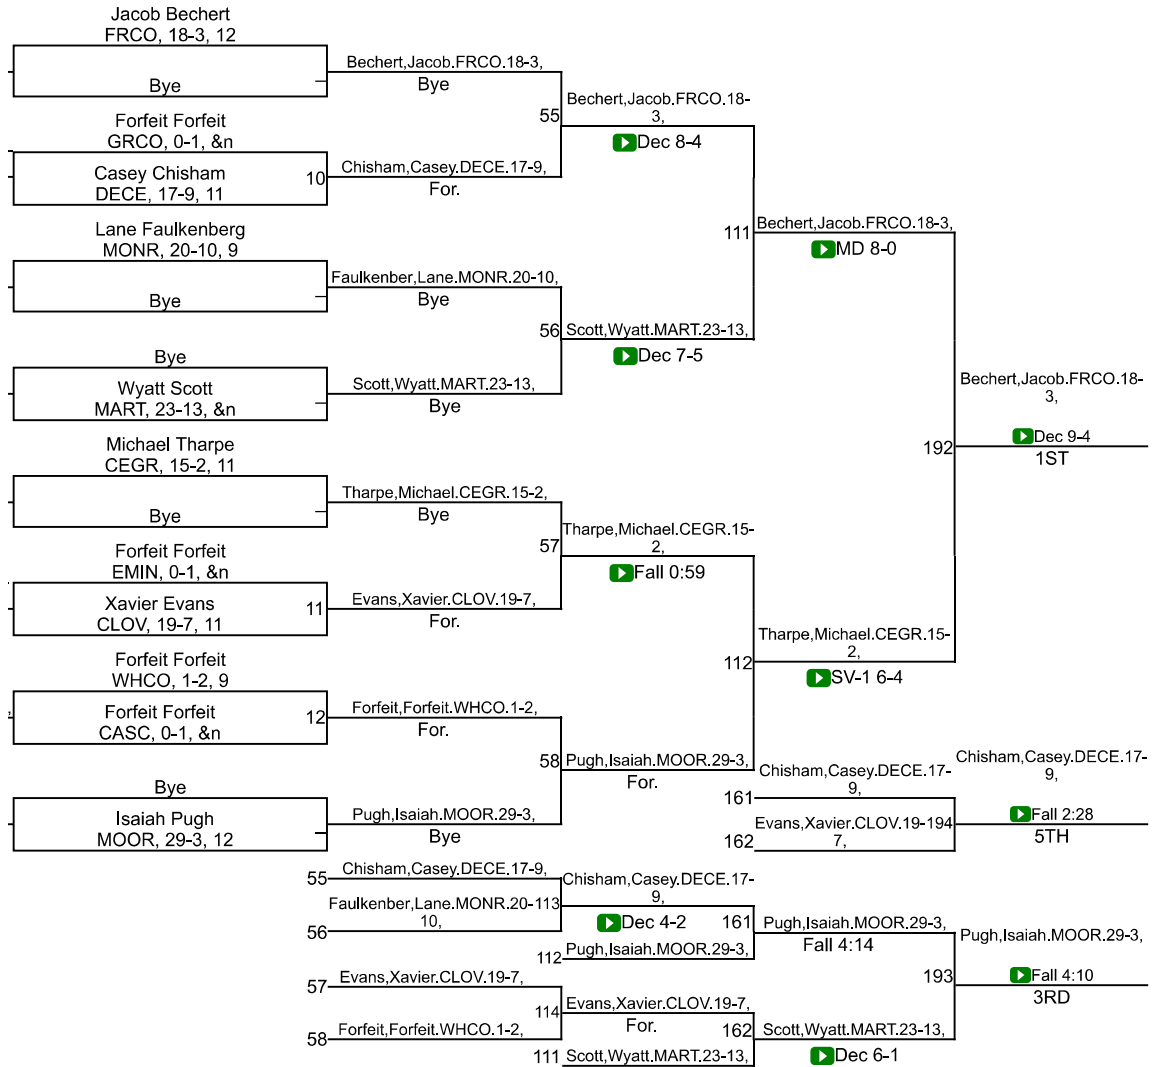

Team Scores

Printed on 01/31/2021 12:16 p.m.

Team Scores		
1	Center Grove	241.5
2	Franklin Community	222.5
3	Monrovia	143.5
4	Decatur Central	110.0
5	Martinsville	99.0
6	Cascade	97.5
7	Mooresville	97.0
8	Whiteland Community	94.0
9	Greenwood Community	40.5
10	Cloverdale	19.0
11	Eminence	0.0

IHSAA Sectional @ Mooresville

106

IHSAA Sectional @ Mooresville

113

IHSAA Sectional @ Mooresville

120

IHSAA Sectional @ Mooresville

126

IHSAA Sectional @ Mooresville

138

IHSAA Sectional @ Mooresville

145

IHSAA Sectional @ Mooresville

152

IHSAA Sectional @ Mooresville

170