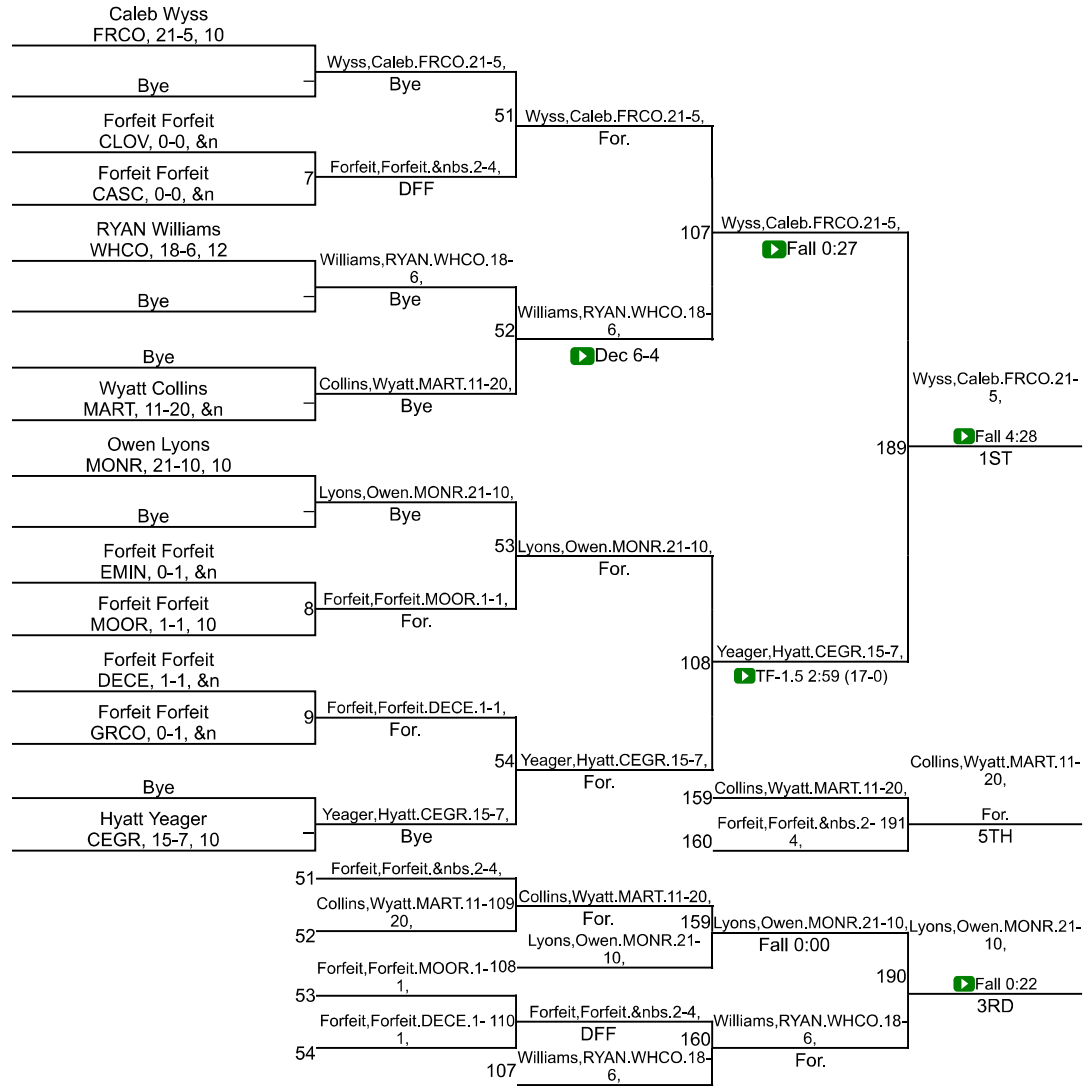

Team Scores

Printed on 01/31/2021 12:16 p.m.

Team Scores		
1	Center Grove	241.5
2	Franklin Community	222.5
3	Monrovia	143.5
4	Decatur Central	110.0
5	Martinsville	99.0
6	Cascade	97.5
7	Mooresville	97.0
8	Whiteland Community	94.0
9	Greenwood Community	40.5
10	Cloverdale	19.0
11	Eminence	0.0

IHSAA Sectional @ Mooresville

106

IHSAA Sectional @ Mooresville

113

IHSAA Sectional @ Mooresville

120

IHSAA Sectional @ Mooresville

126

IHSAA Sectional @ Mooresville

138

IHSAA Sectional @ Mooresville

145

IHSAA Sectional @ Mooresville

152

IHSAA Sectional @ Mooresville

170