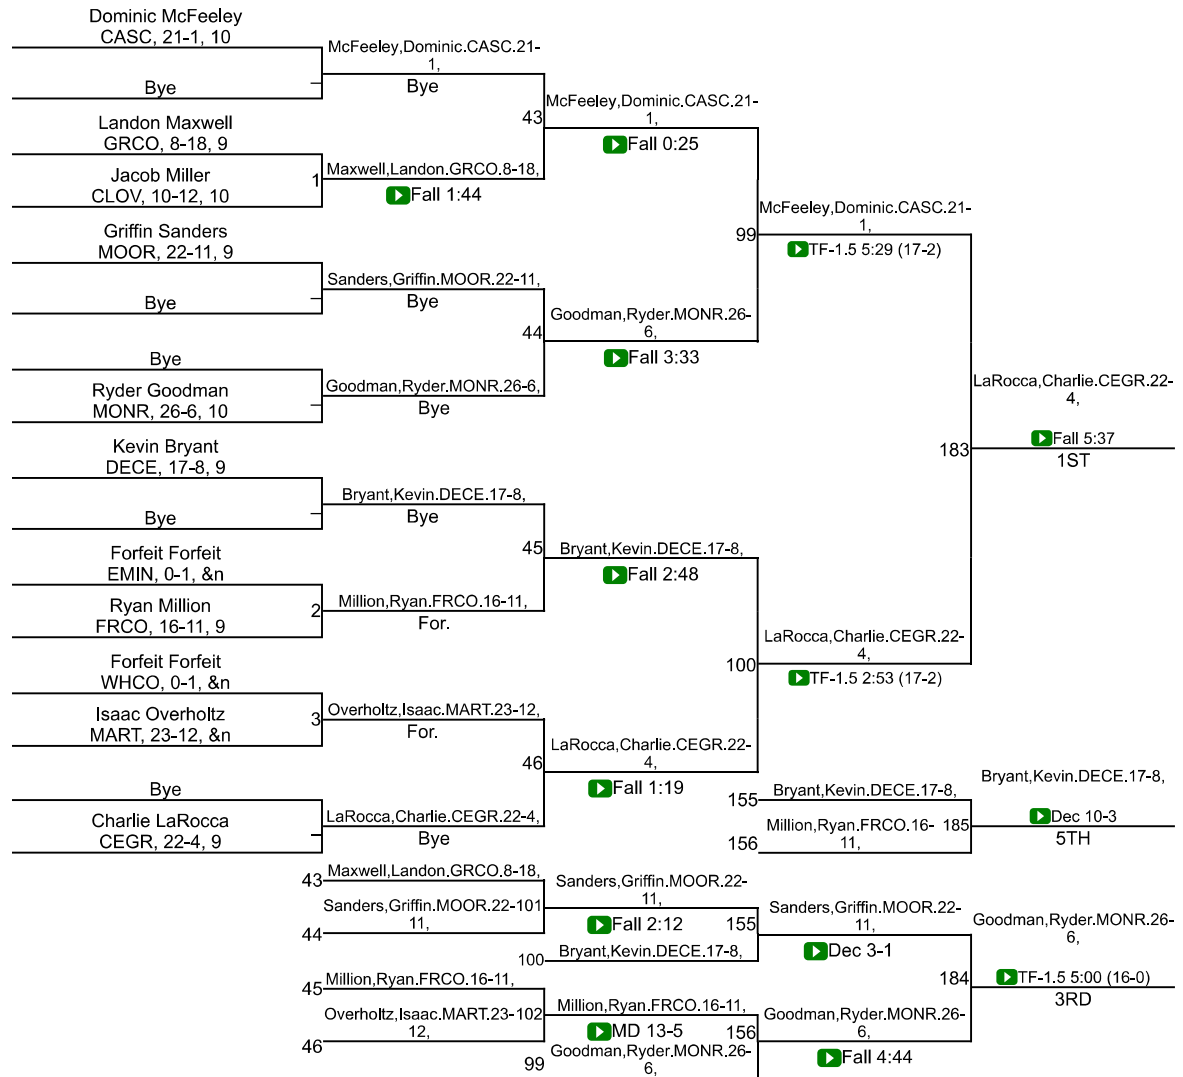

Team Scores

Printed on 01/31/2021 12:16 p.m.

Team Scores		
1	Center Grove	241.5
2	Franklin Community	222.5
3	Monrovia	143.5
4	Decatur Central	110.0
5	Martinsville	99.0
6	Cascade	97.5
7	Mooresville	97.0
8	Whiteland Community	94.0
9	Greenwood Community	40.5
10	Cloverdale	19.0
11	Eminence	0.0

IHSAA Sectional @ Mooresville

106

IHSAA Sectional @ Mooresville

113

IHSAA Sectional @ Mooresville

120

IHSAA Sectional @ Mooresville

126