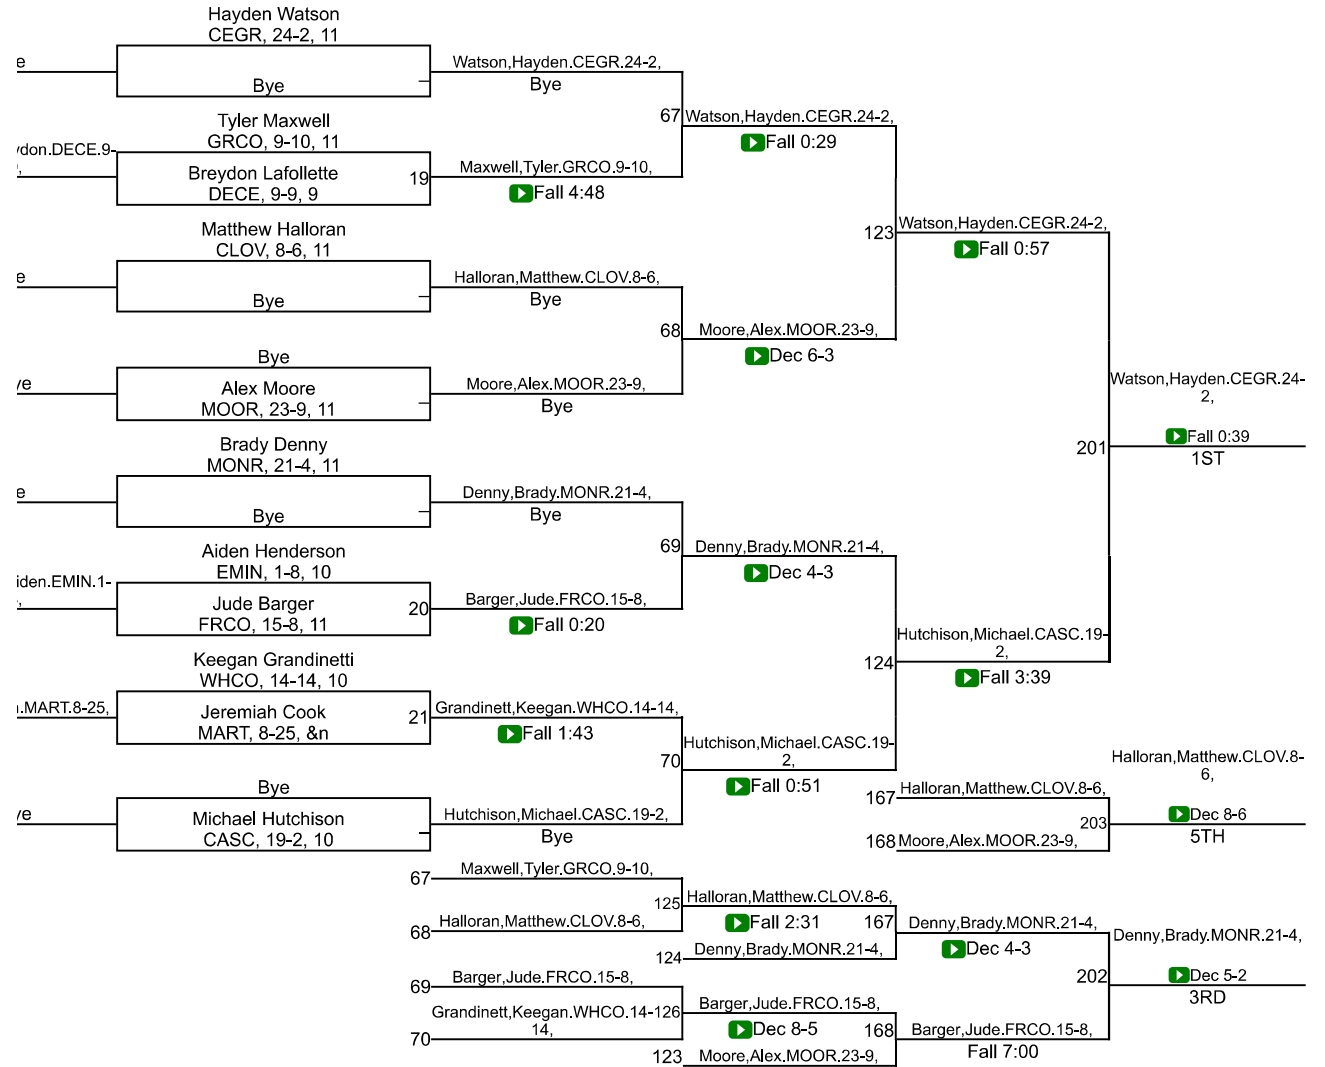

Team Scores

Printed on 01/31/2021 12:16 p.m.

Team Scores		
1	Center Grove	241.5
2	Franklin Community	222.5
3	Monrovia	143.5
4	Decatur Central	110.0
5	Martinsville	99.0
6	Cascade	97.5
7	Mooresville	97.0
8	Whiteland Community	94.0
9	Greenwood Community	40.5
10	Cloverdale	19.0
11	Eminence	0.0

IHSAA Sectional @ Mooresville

106

IHSAA Sectional @ Mooresville

113

IHSAA Sectional @ Mooresville

120

IHSAA Sectional @ Mooresville

126

IHSAA Sectional @ Mooresville

138

IHSAA Sectional @ Mooresville

145

IHSAA Sectional @ Mooresville

152

IHSAA Sectional @ Mooresville

170