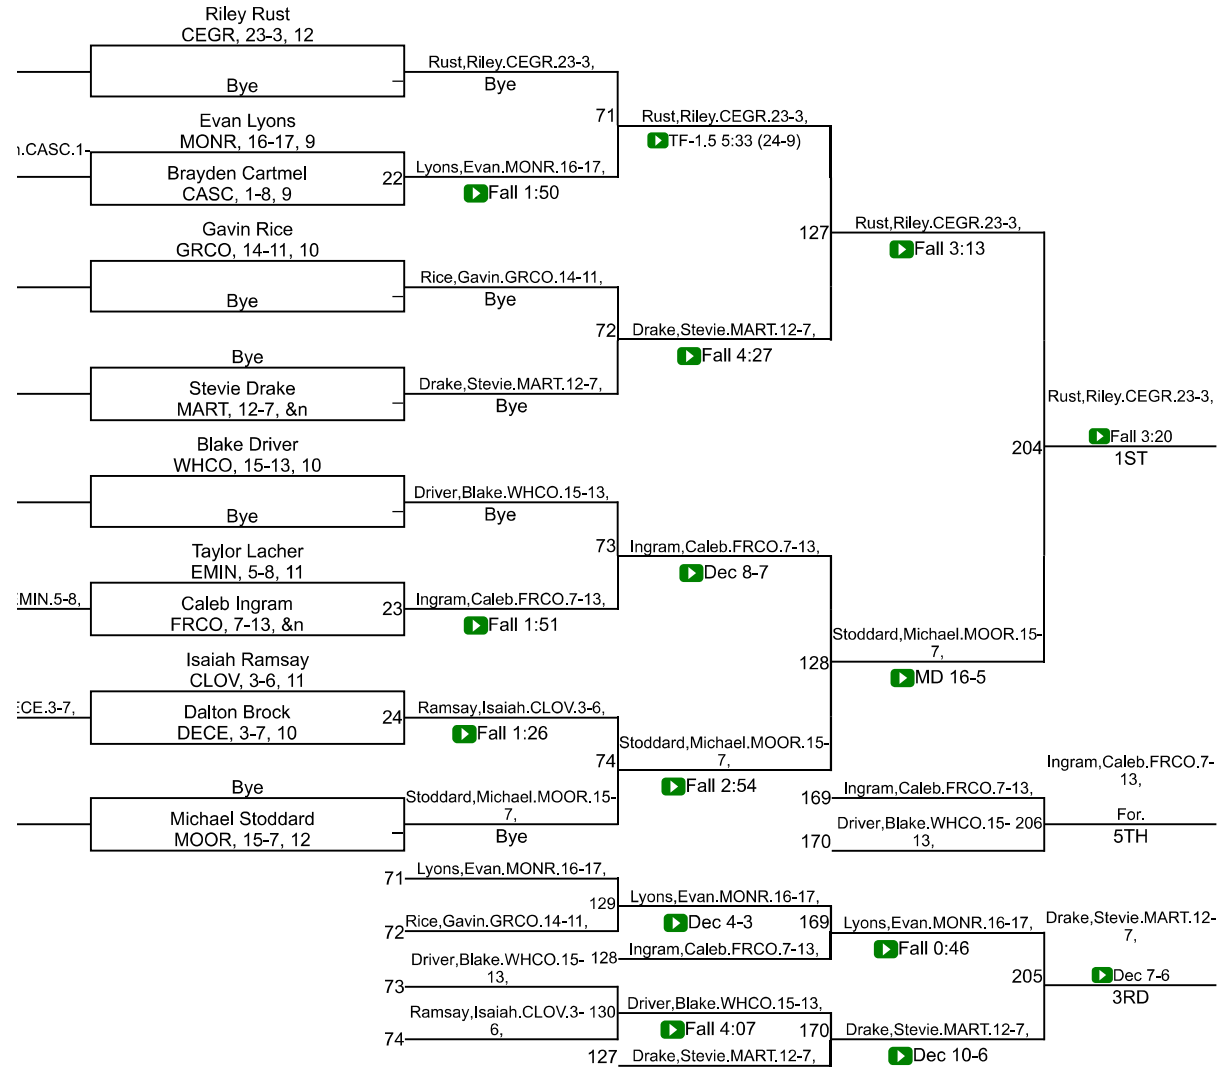

Team Scores

Printed on 01/31/2021 12:16 p.m.

Team Scores		
1	Center Grove	241.5
2	Franklin Community	222.5
3	Monrovia	143.5
4	Decatur Central	110.0
5	Martinsville	99.0
6	Cascade	97.5
7	Mooresville	97.0
8	Whiteland Community	94.0
9	Greenwood Community	40.5
10	Cloverdale	19.0
11	Eminence	0.0

IHSAA Sectional @ Mooresville

106

IHSAA Sectional @ Mooresville

113

IHSAA Sectional @ Mooresville

120

IHSAA Sectional @ Mooresville

126

IHSAA Sectional @ Mooresville

138

IHSAA Sectional @ Mooresville

145

IHSAA Sectional @ Mooresville

152

IHSAA Sectional @ Mooresville

170

IHSAA Sectional @ Mooresville

182

IHSAA Sectional @ Mooresville

195

IHSAA Sectional @ Mooresville

285