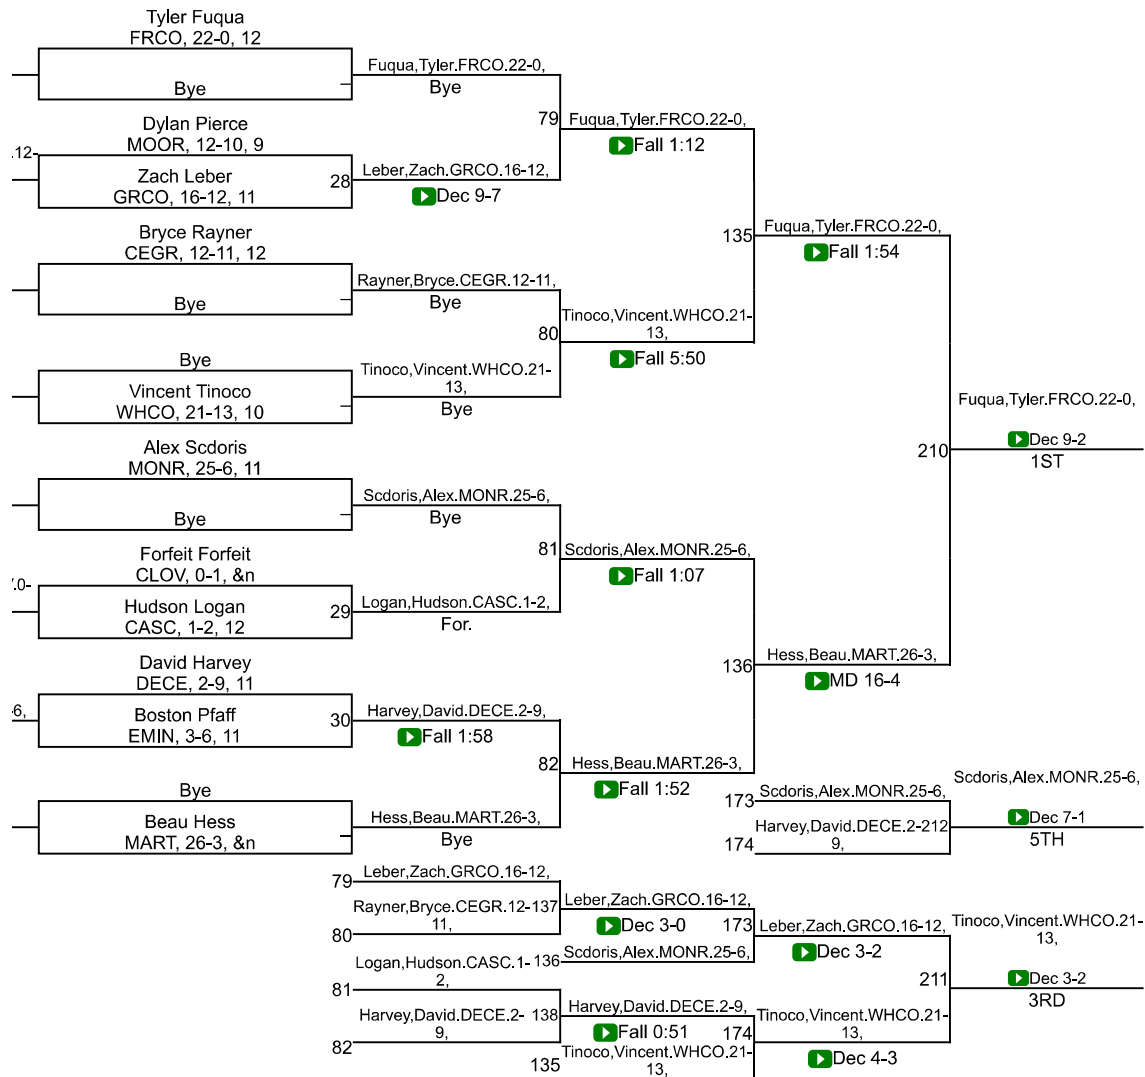

Team Scores

Printed on 01/31/2021 12:16 p.m.

Team Scores		
1	Center Grove	241.5
2	Franklin Community	222.5
3	Monrovia	143.5
4	Decatur Central	110.0
5	Martinsville	99.0
6	Cascade	97.5
7	Mooresville	97.0
8	Whiteland Community	94.0
9	Greenwood Community	40.5
10	Cloverdale	19.0
11	Eminence	0.0

IHSAA Sectional @ Mooresville

106

IHSAA Sectional @ Mooresville

113

IHSAA Sectional @ Mooresville

120

IHSAA Sectional @ Mooresville

126

IHSAA Sectional @ Mooresville

138

IHSAA Sectional @ Mooresville

145

IHSAA Sectional @ Mooresville

152

IHSAA Sectional @ Mooresville

170