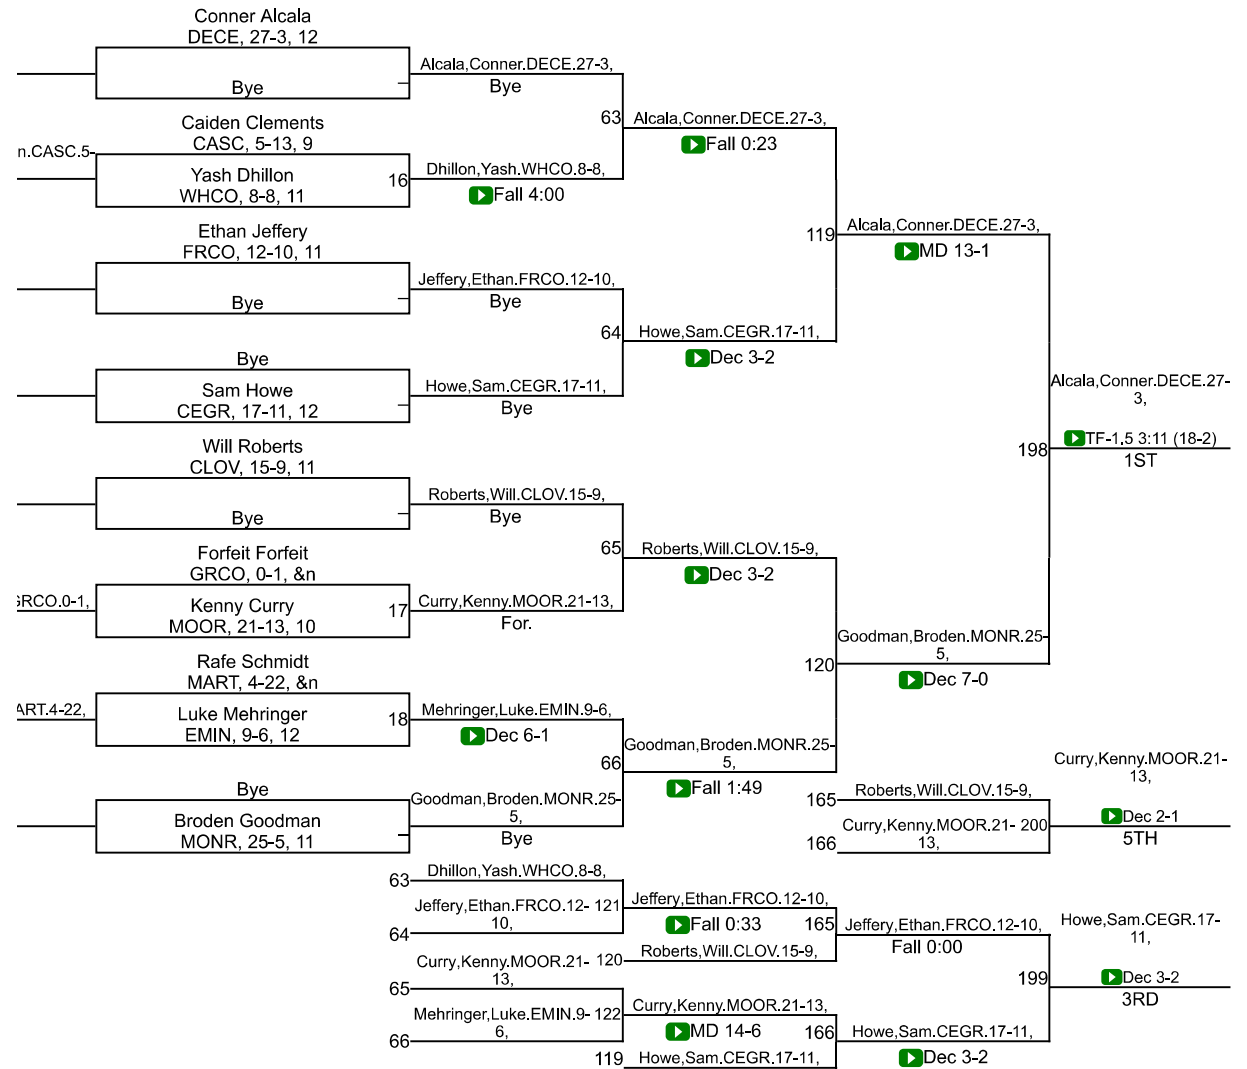

Team Scores

Printed on 01/31/2021 12:16 p.m.

Team Scores		
1	Center Grove	241.5
2	Franklin Community	222.5
3	Monrovia	143.5
4	Decatur Central	110.0
5	Martinsville	99.0
6	Cascade	97.5
7	Mooresville	97.0
8	Whiteland Community	94.0
9	Greenwood Community	40.5
10	Cloverdale	19.0
11	Eminence	0.0

IHSAA Sectional @ Mooresville

106

IHSAA Sectional @ Mooresville

113

IHSAA Sectional @ Mooresville

120

IHSAA Sectional @ Mooresville

126

IHSAA Sectional @ Mooresville

138

IHSAA Sectional @ Mooresville

145

IHSAA Sectional @ Mooresville

152

IHSAA Sectional @ Mooresville

170