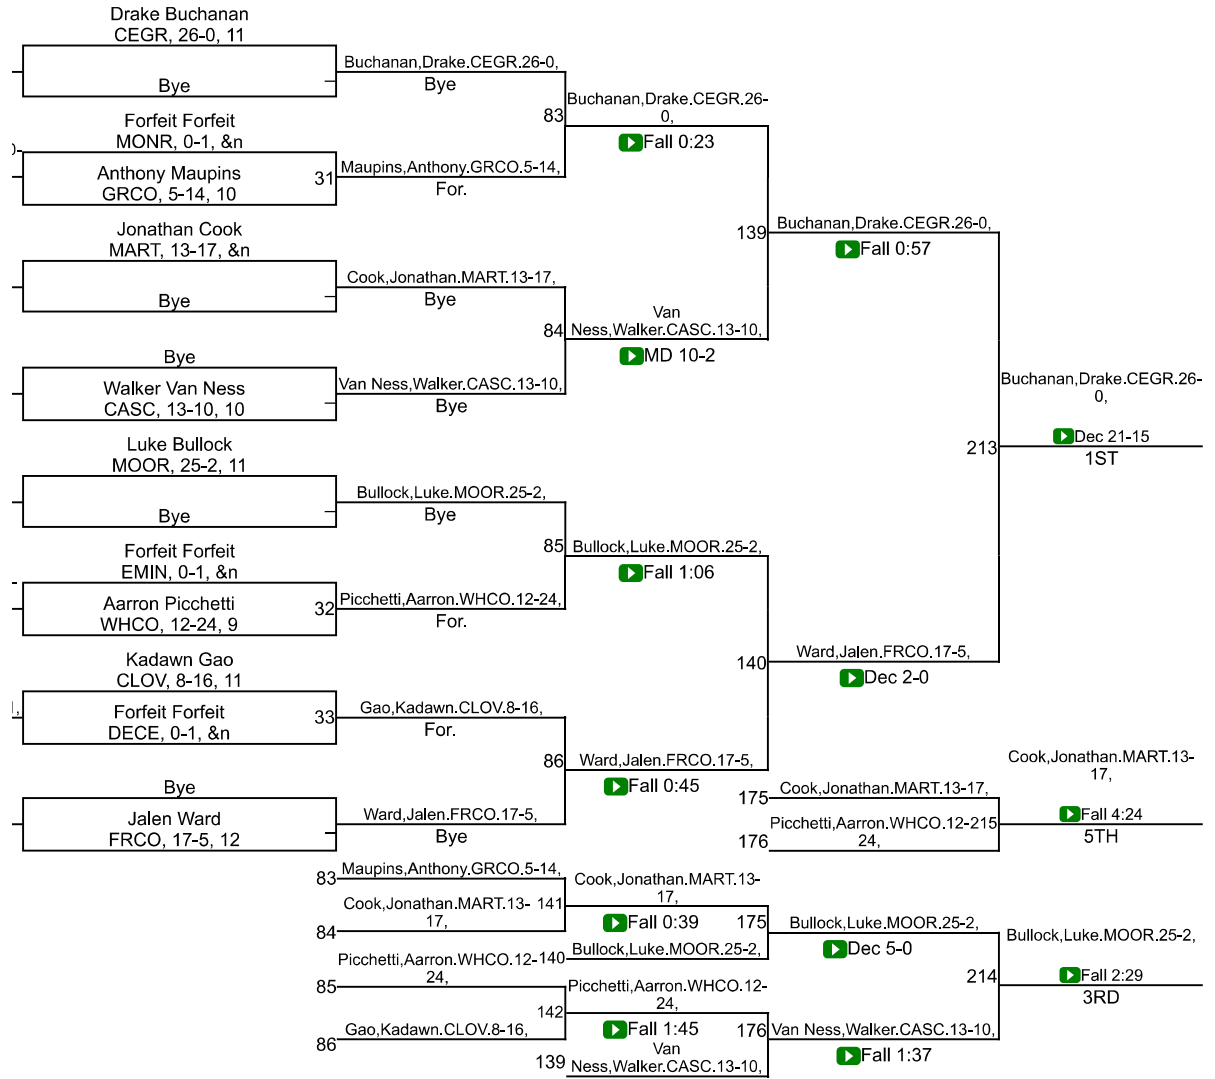

Team Scores

Printed on 01/31/2021 12:16 p.m.

Team Scores		
1	Center Grove	241.5
2	Franklin Community	222.5
3	Monrovia	143.5
4	Decatur Central	110.0
5	Martinsville	99.0
6	Cascade	97.5
7	Mooresville	97.0
8	Whiteland Community	94.0
9	Greenwood Community	40.5
10	Cloverdale	19.0
11	Eminence	0.0

IHSAA Sectional @ Mooresville

106

IHSAA Sectional @ Mooresville

113

IHSAA Sectional @ Mooresville

120

IHSAA Sectional @ Mooresville

126

IHSAA Sectional @ Mooresville

138

IHSAA Sectional @ Mooresville

145

IHSAA Sectional @ Mooresville

152

IHSAA Sectional @ Mooresville

170

IHSAA Sectional @ Mooresville

182

IHSAA Sectional @ Mooresville

195

IHSAA Sectional @ Mooresville

285