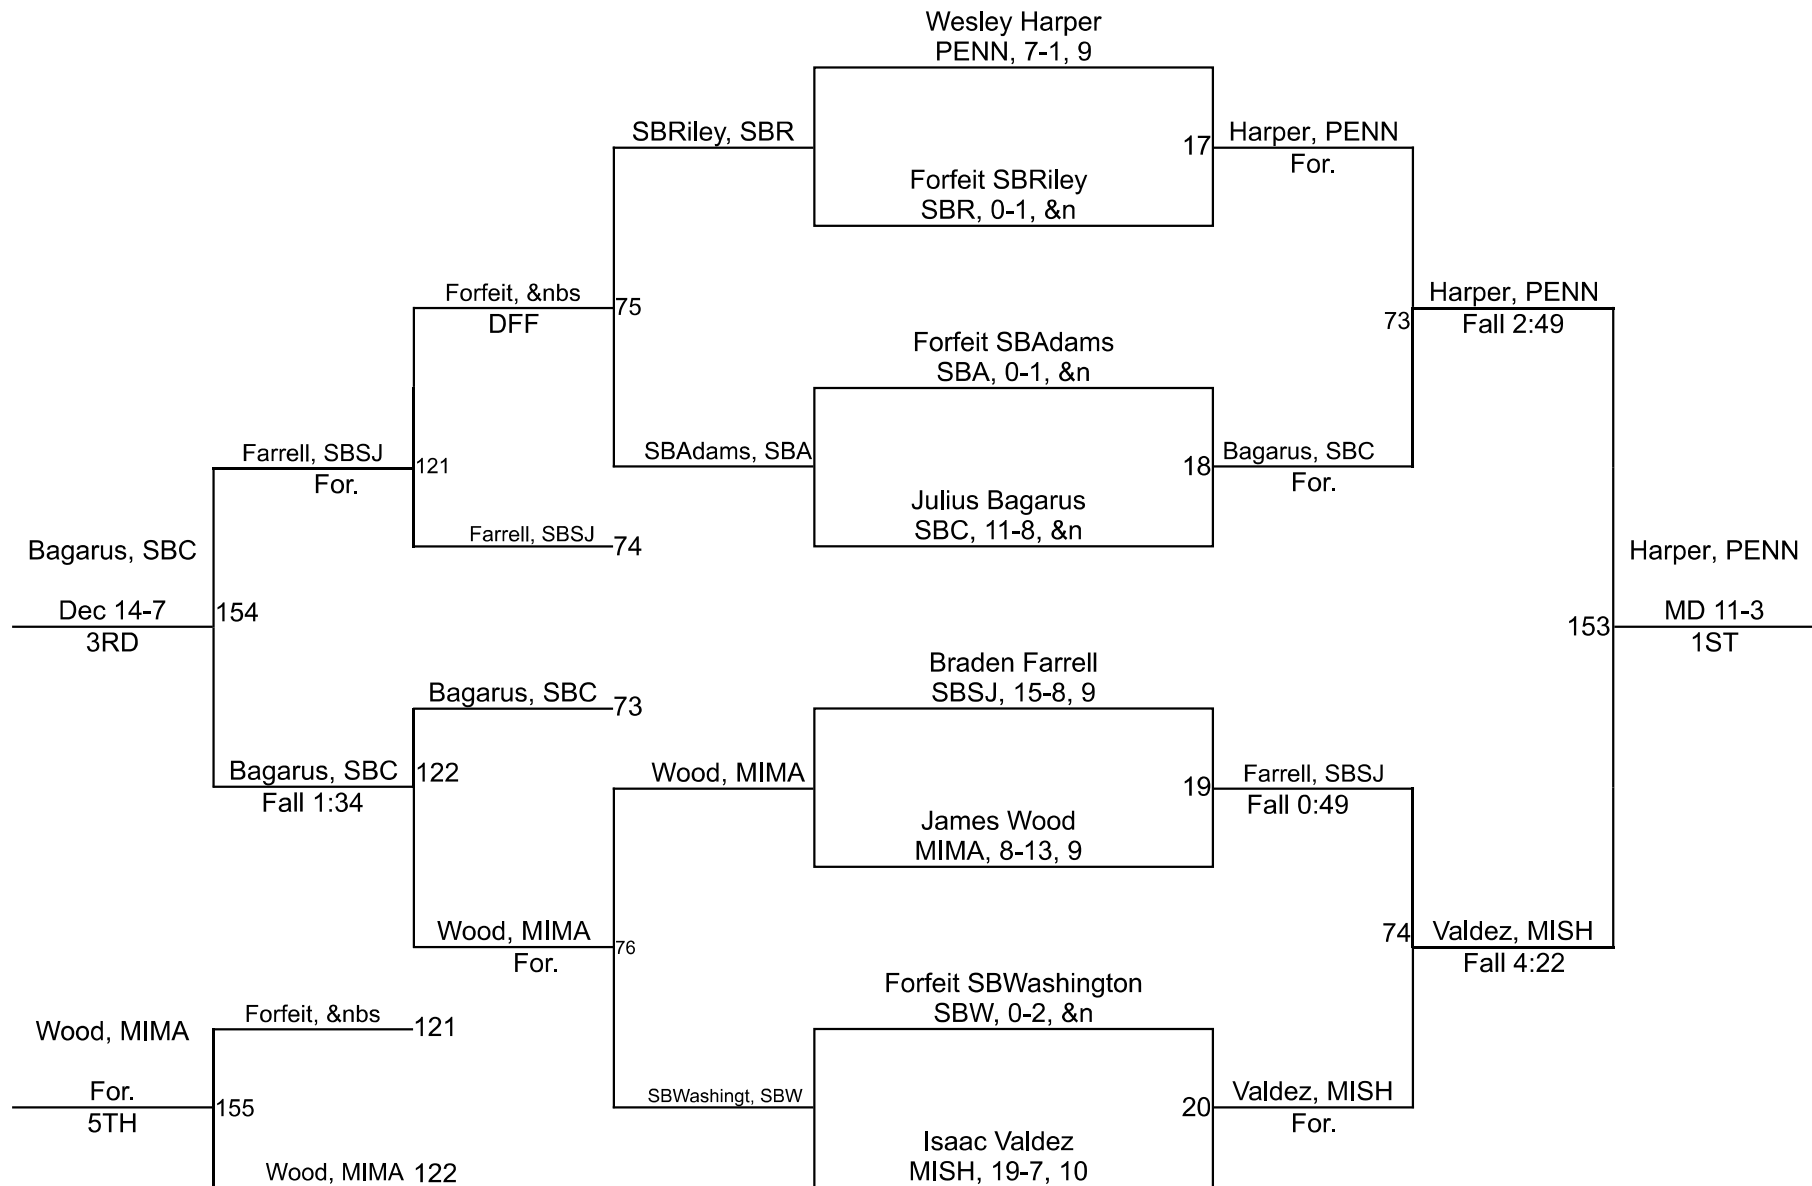

# Team Scores

Printed on 01/31/2021 02:46 p.m.

---

Team Scores		
1	Penn	320.0
2	Mishawaka High School	281.0
3	South Bend Riley	206.0
4	South Bend Adams	99.0
5	Mishawaka Marian	94.0
6	South Bend Clay	82.0
7	South Bend Saint Joseph	54.0
8	South Bend Washington	24.0

# IHSAA Sectional @ Mishawka

120

# IHSAA Sectional @ Mishawka