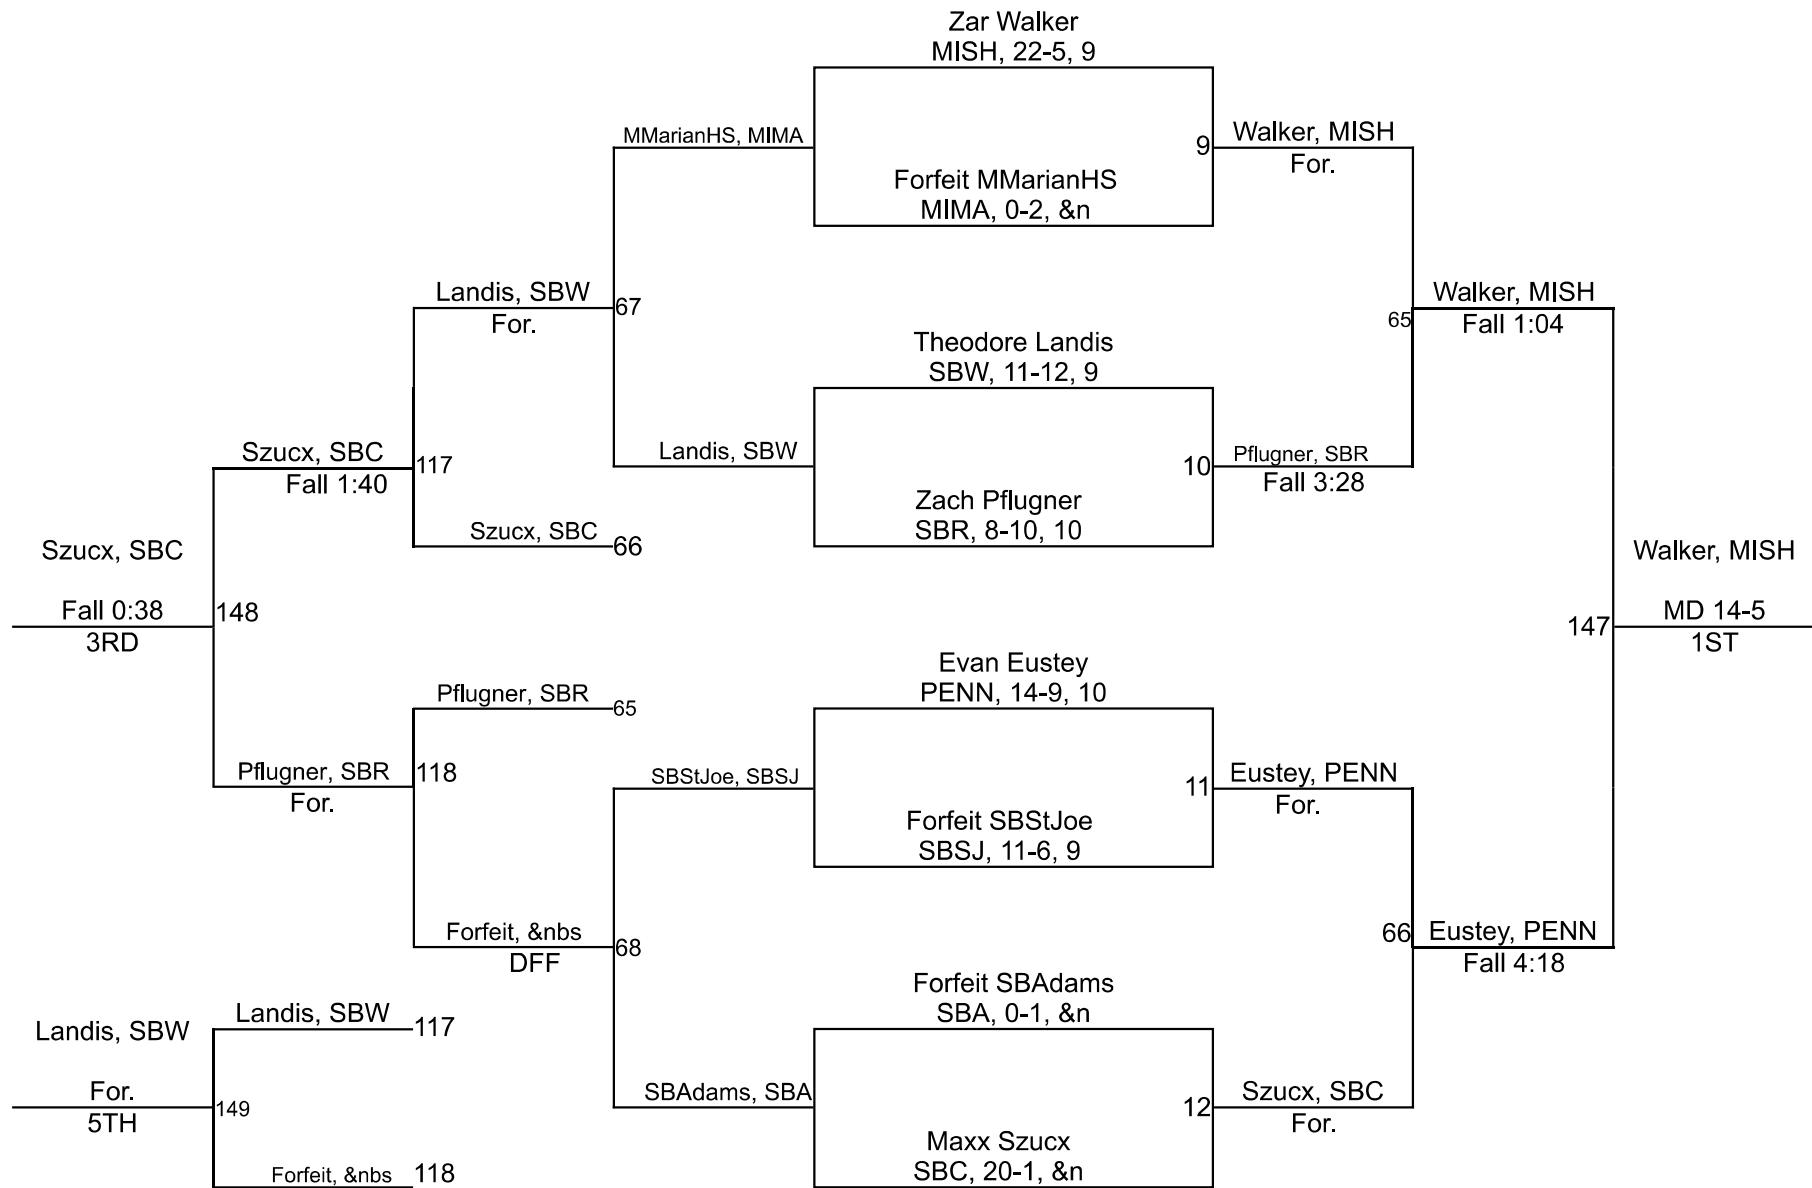

# Team Scores

Printed on 01/31/2021 02:46 p.m.

---

Team Scores		
1	Penn	320.0
2	Mishawaka High School	281.0
3	South Bend Riley	206.0
4	South Bend Adams	99.0
5	Mishawaka Marian	94.0
6	South Bend Clay	82.0
7	South Bend Saint Joseph	54.0
8	South Bend Washington	24.0

# IHSAA Sectional @ Mishawka

120

# IHSAA Sectional @ Mishawka