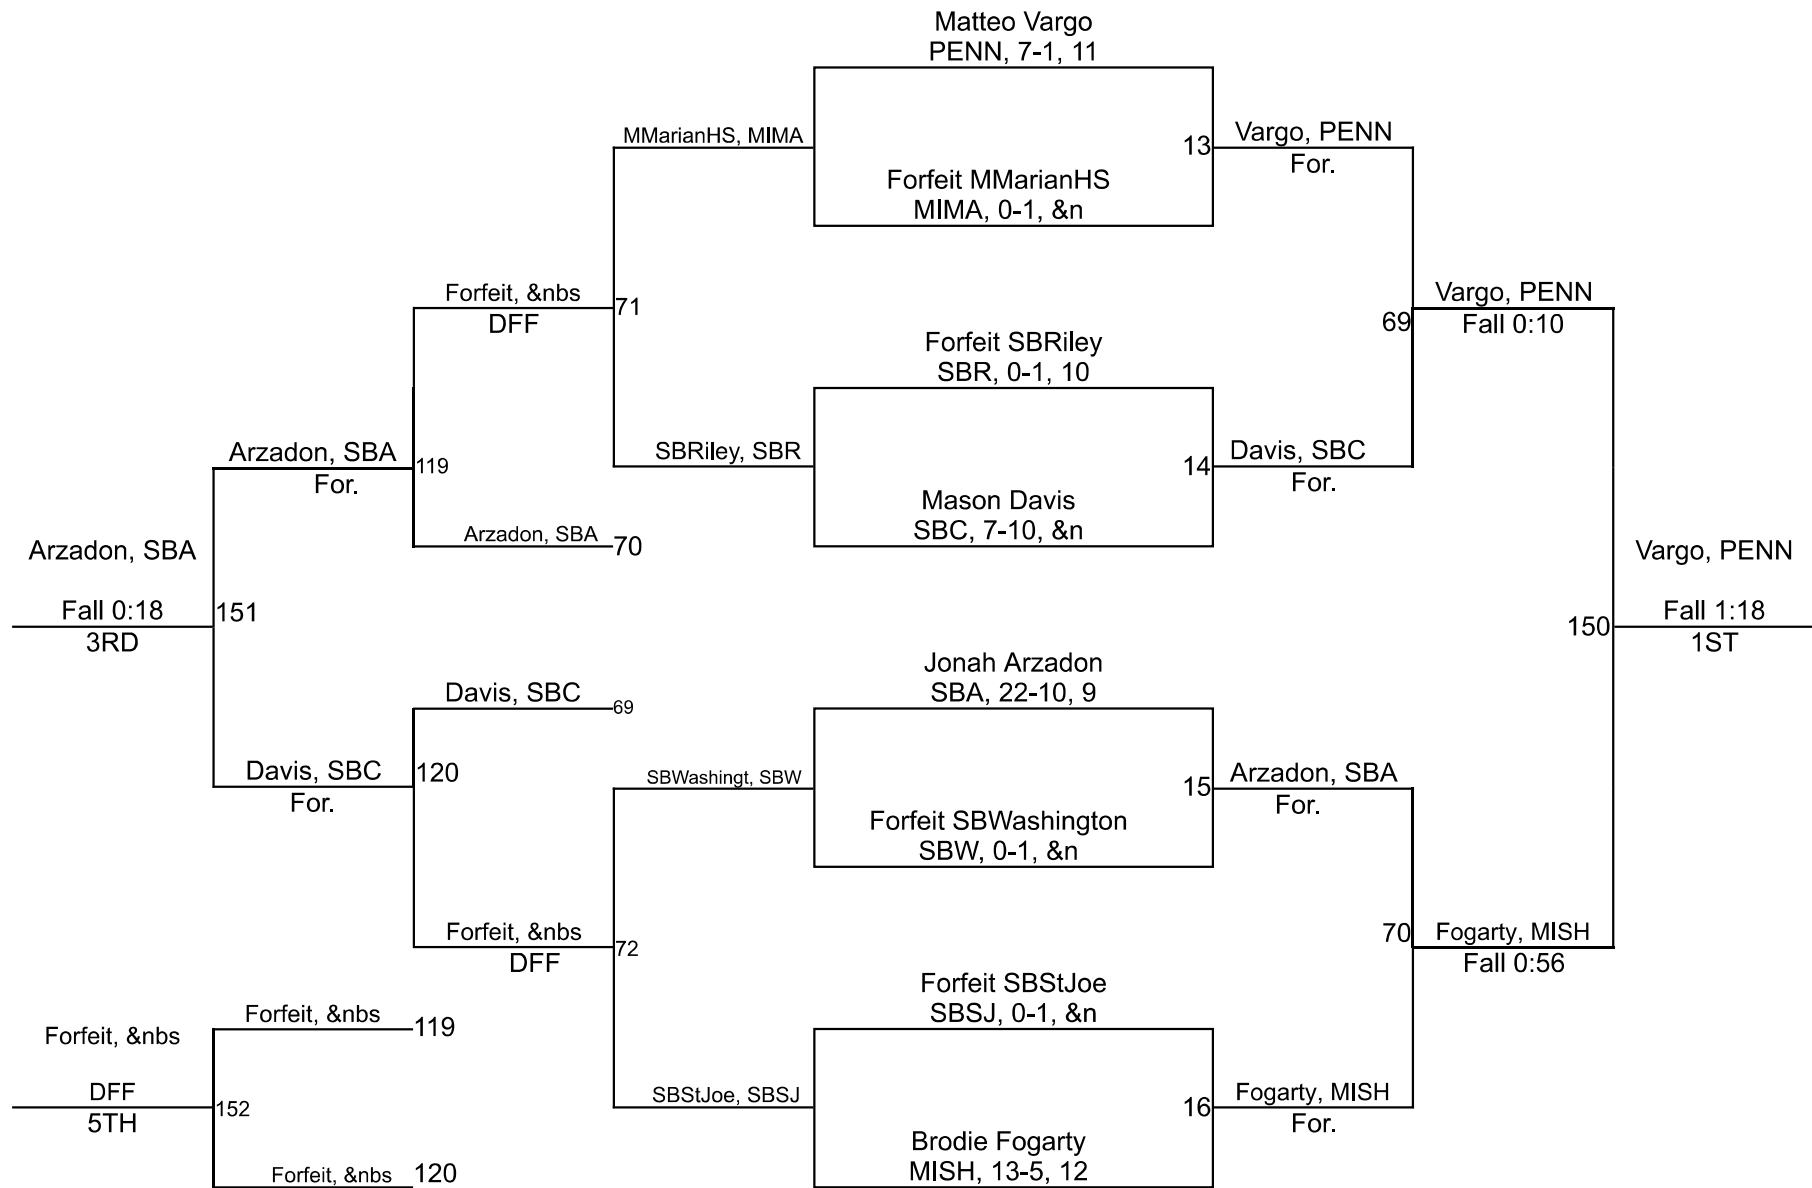

# Team Scores

Printed on 01/31/2021 02:46 p.m.

---

Team Scores		
1	Penn	320.0
2	Mishawaka High School	281.0
3	South Bend Riley	206.0
4	South Bend Adams	99.0
5	Mishawaka Marian	94.0
6	South Bend Clay	82.0
7	South Bend Saint Joseph	54.0
8	South Bend Washington	24.0

# IHSAA Sectional @ Mishawka

120

# IHSAA Sectional @ Mishawka