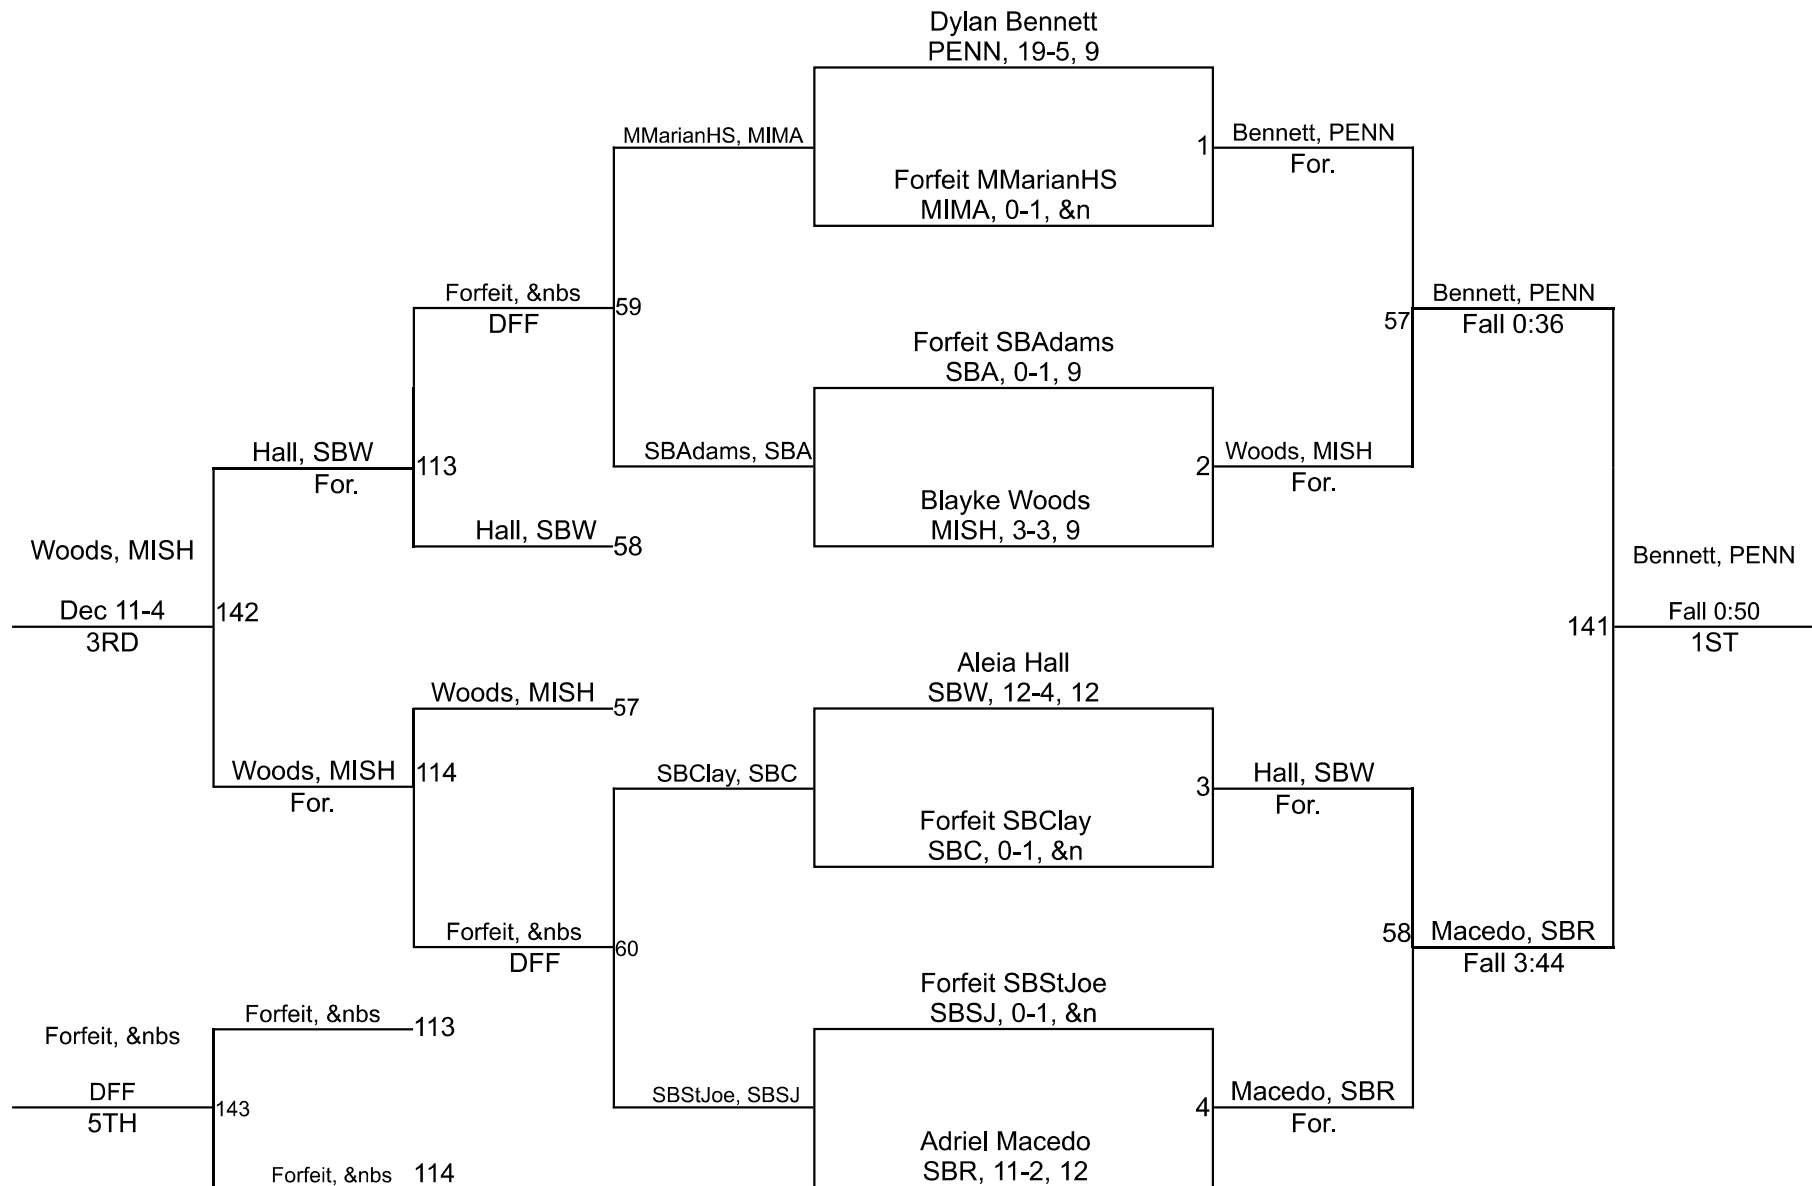

# Team Scores

Printed on 01/31/2021 02:46 p.m.

---

Team Scores		
1	Penn	320.0
2	Mishawaka High School	281.0
3	South Bend Riley	206.0
4	South Bend Adams	99.0
5	Mishawaka Marian	94.0
6	South Bend Clay	82.0
7	South Bend Saint Joseph	54.0
8	South Bend Washington	24.0

# IHSAA Sectional @ Mishawka

120

# IHSAA Sectional @ Mishawka