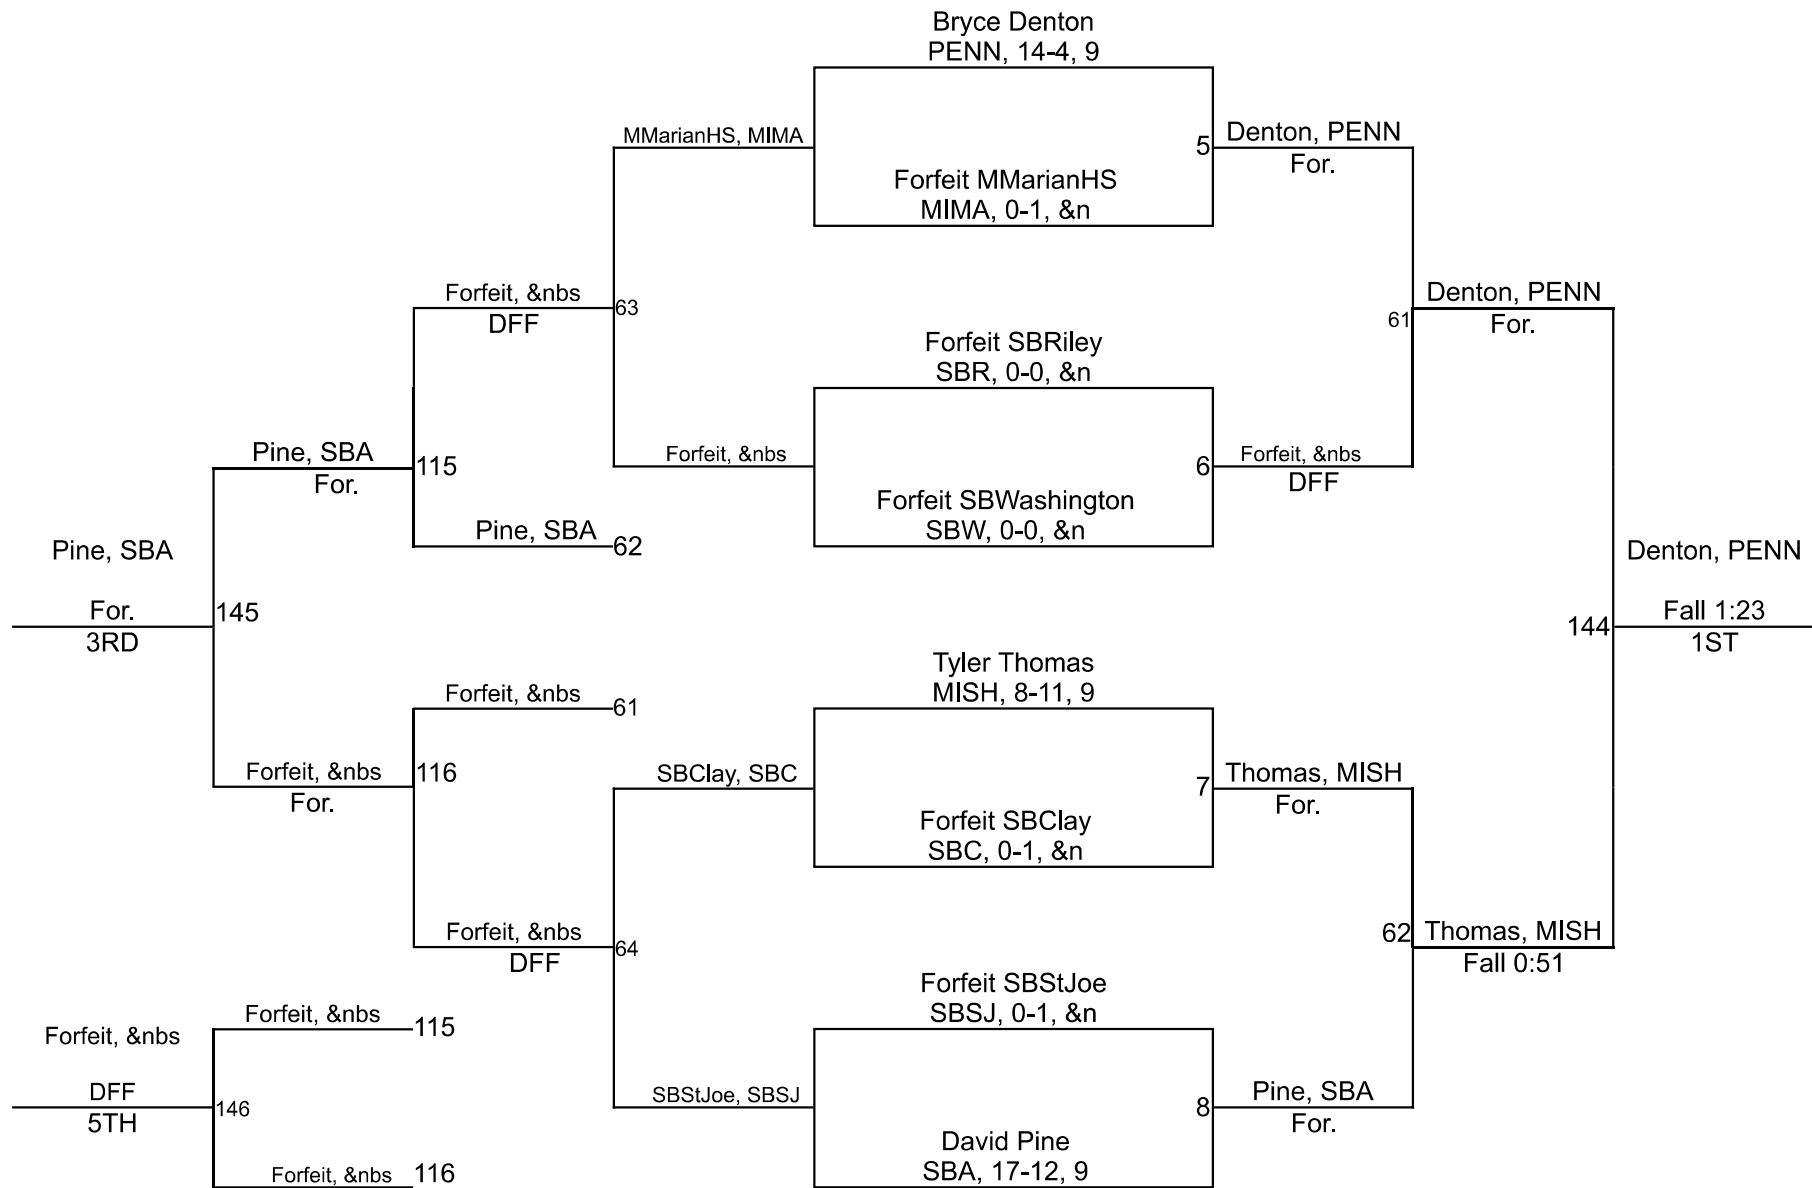

# Team Scores

Printed on 01/31/2021 02:46 p.m.

---

Team Scores		
1	Penn	320.0
2	Mishawaka High School	281.0
3	South Bend Riley	206.0
4	South Bend Adams	99.0
5	Mishawaka Marian	94.0
6	South Bend Clay	82.0
7	South Bend Saint Joseph	54.0
8	South Bend Washington	24.0

# IHSAA Sectional @ Mishawka

120

# IHSAA Sectional @ Mishawka