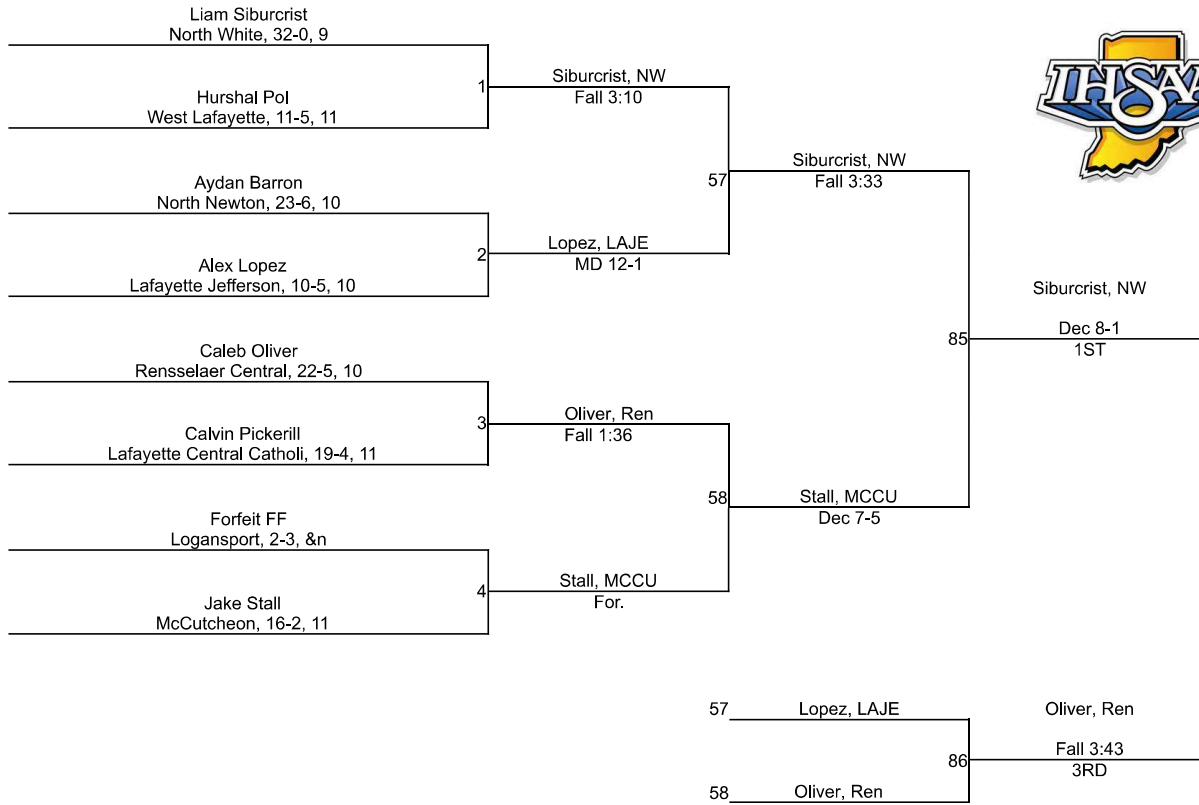

Team Scores

Printed on 02/06/2021 02:49 p.m.

Team Scores		
1	Harrison (West Lafayette)	148.0
2	Rensselaer Central	107.5
3	Lafayette Jefferson	107.0
4	West Lafayette	93.0
5	West Central	64.5
6	McCutcheon	60.0
7	North Newton	37.0
8	Seeger	35.0
9	Faith Christian	34.0
10	Lafayette Central Catholic	24.5
11	North White	22.0
12	Twin Lakes	14.0
13	Carroll (Flora)	13.0
14	Attica	11.0
15	Delphi Community	10.0
16	Logansport	7.0
17	Winamac Community	6.0
18	Benton Central	0.0
18	Frontier	0.0

18	Pioneer	0.0
18	South Newton	0.0
18	Tri-County	0.0

IHSAA Regional @ Logansport

106

IHSAA Regional @ Logansport

113

IHSAA Regional @ Logansport

120

IHSAA Regional @ Logansport