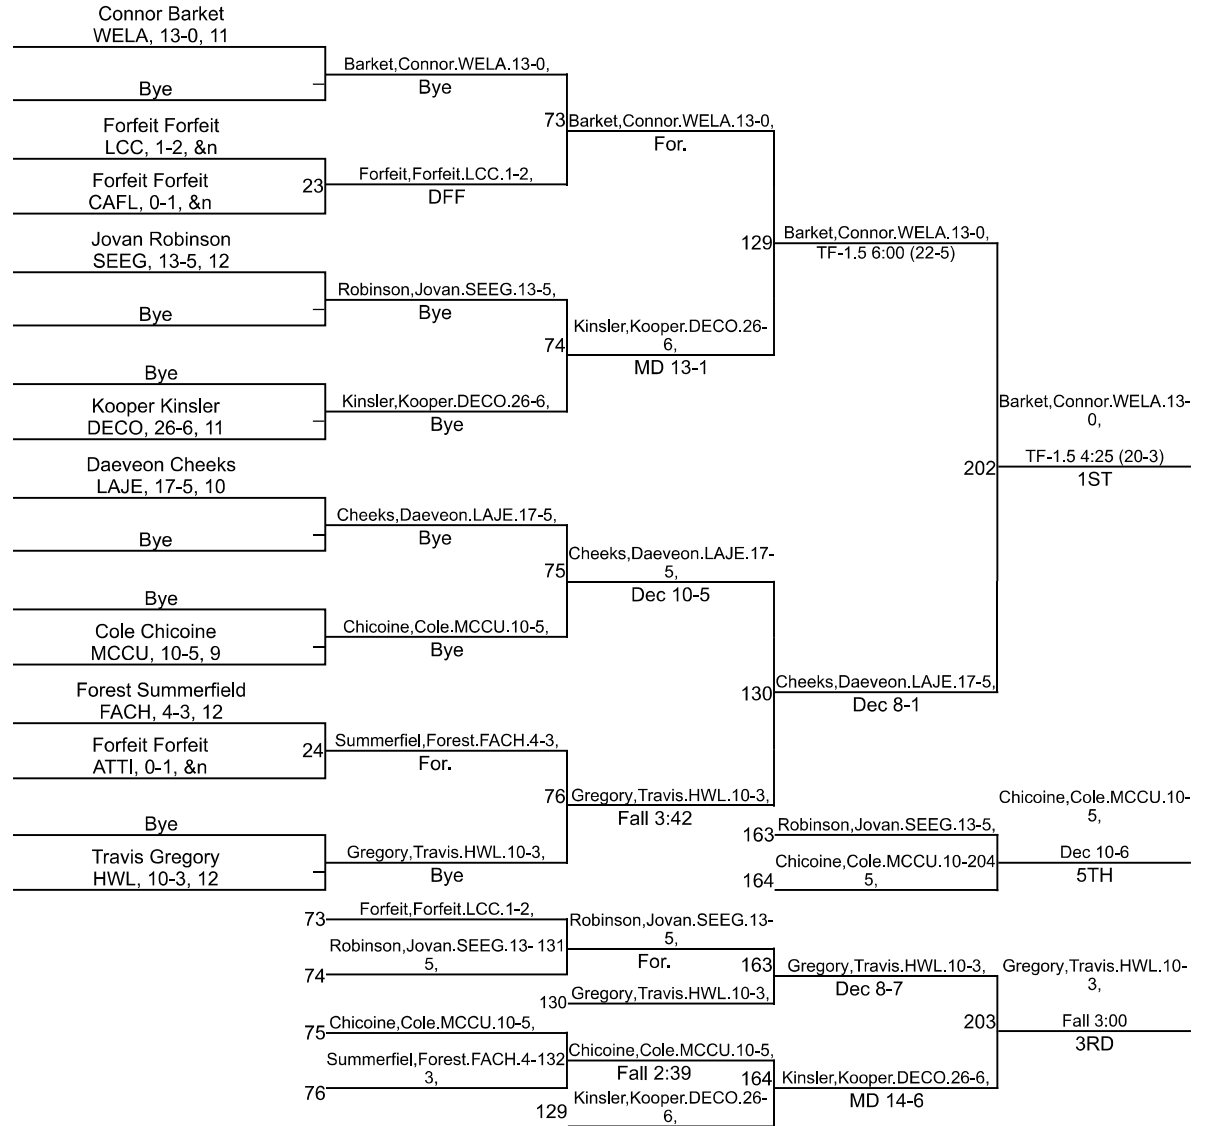

# IHSAA Sectional @ Lafayette Jefferson

160

# IHSAA Sectional @ Lafayette Jefferson

170

# IHSAA Sectional @ Lafayette Jefferson

182

# IHSAA Sectional @ Lafayette Jefferson

195