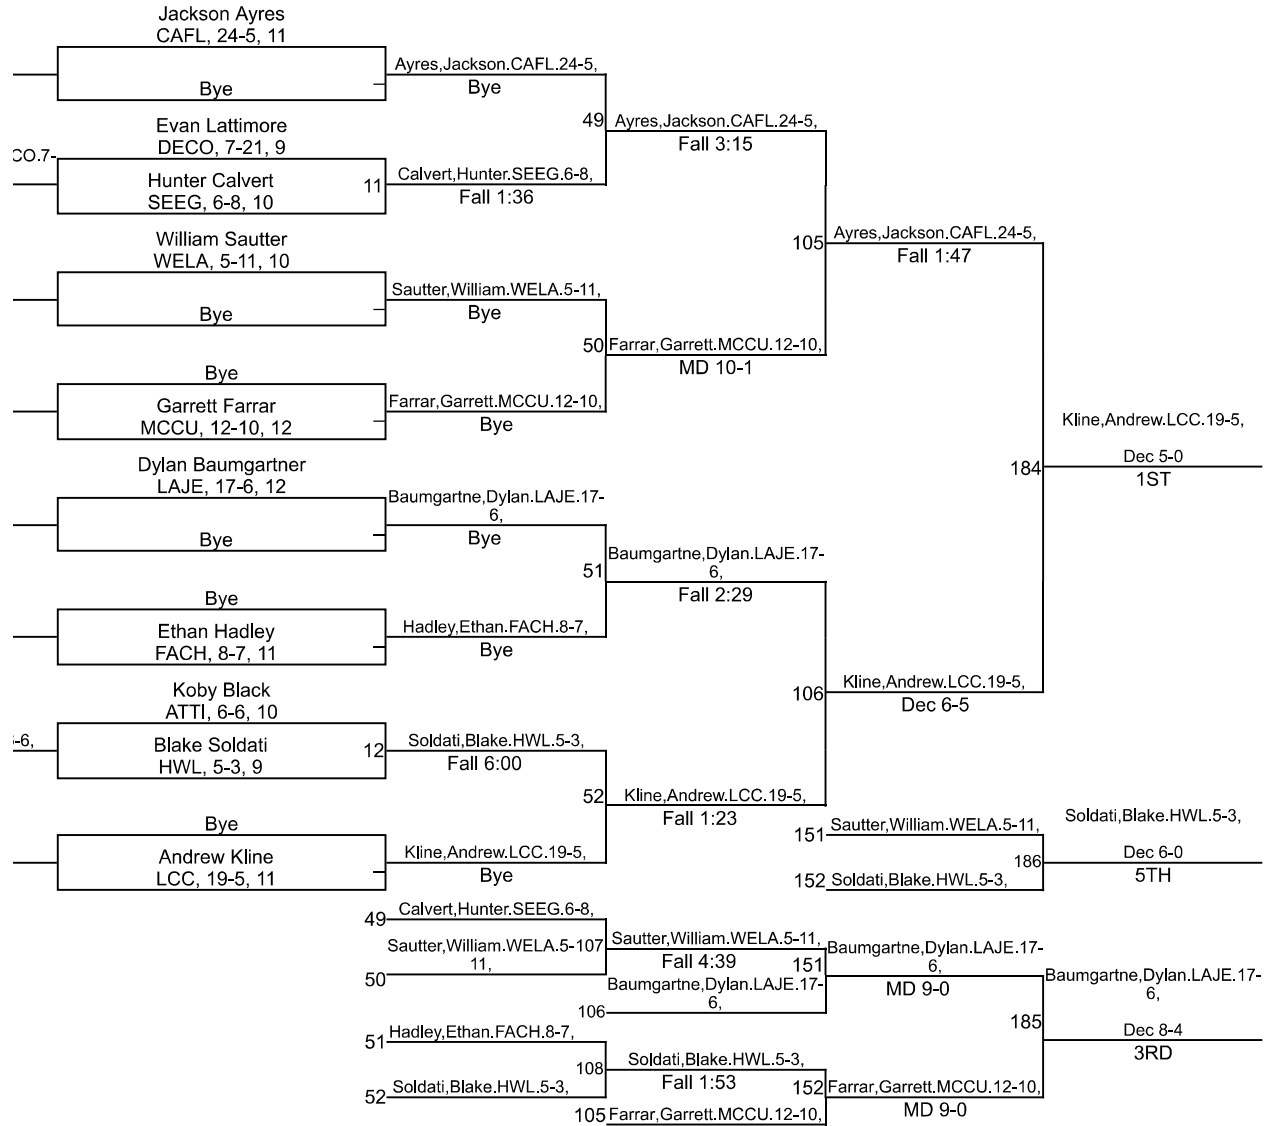

IHSAA Sectional @ Lafayette Jefferson

138