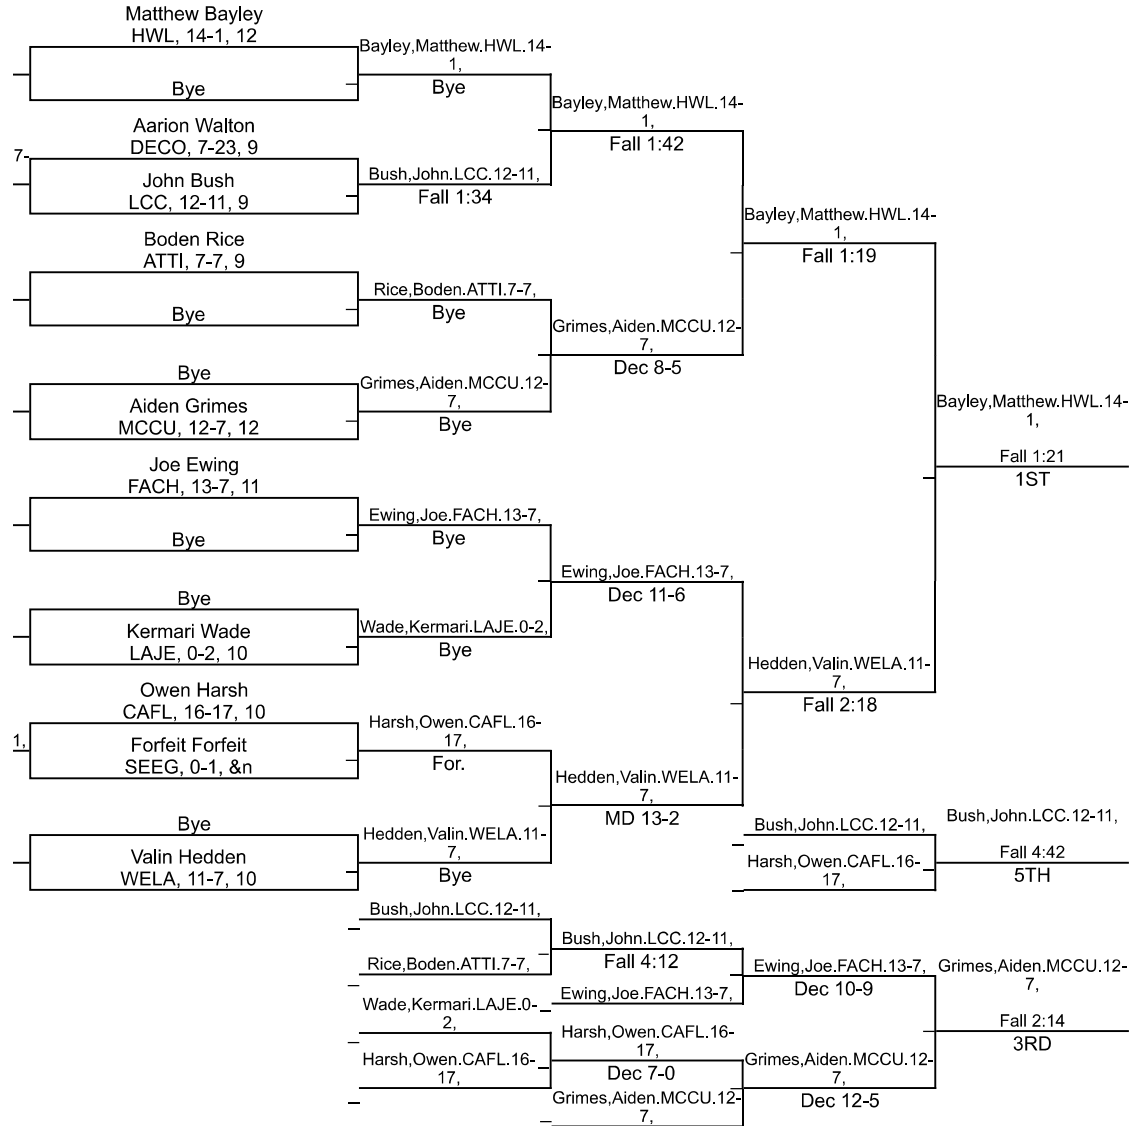

# IHSAA Sectional @ Lafayette Jefferson

120

# IHSAA Sectional @ Lafayette Jefferson

132

# IHSAA Sectional @ Lafayette Jefferson

138

# IHSAA Sectional @ Lafayette Jefferson

145