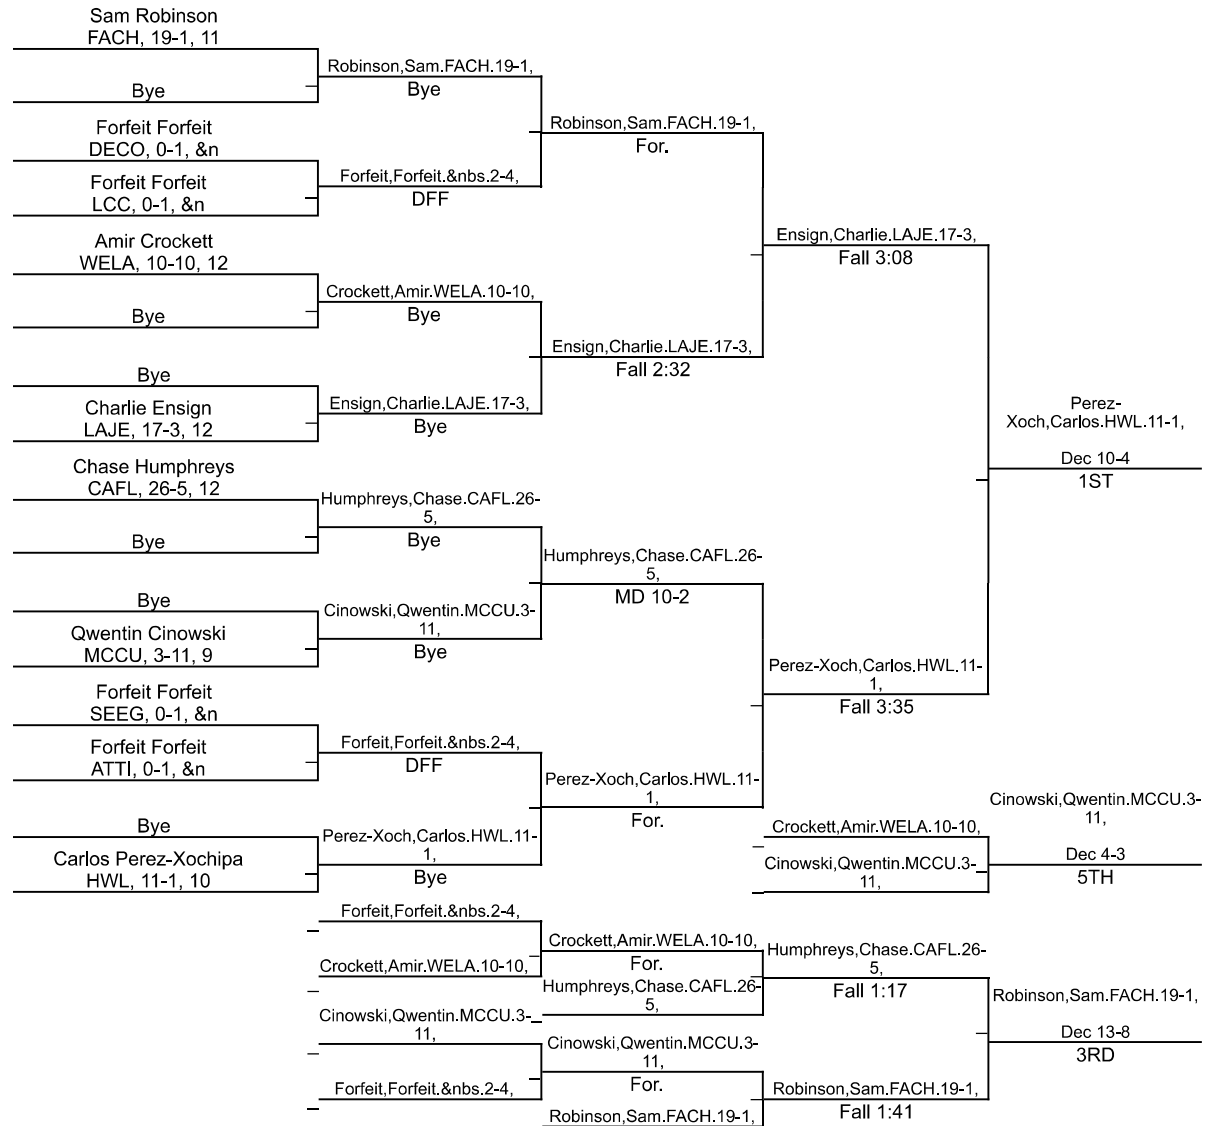

IHSAA Sectional @ Lafayette Jefferson

160