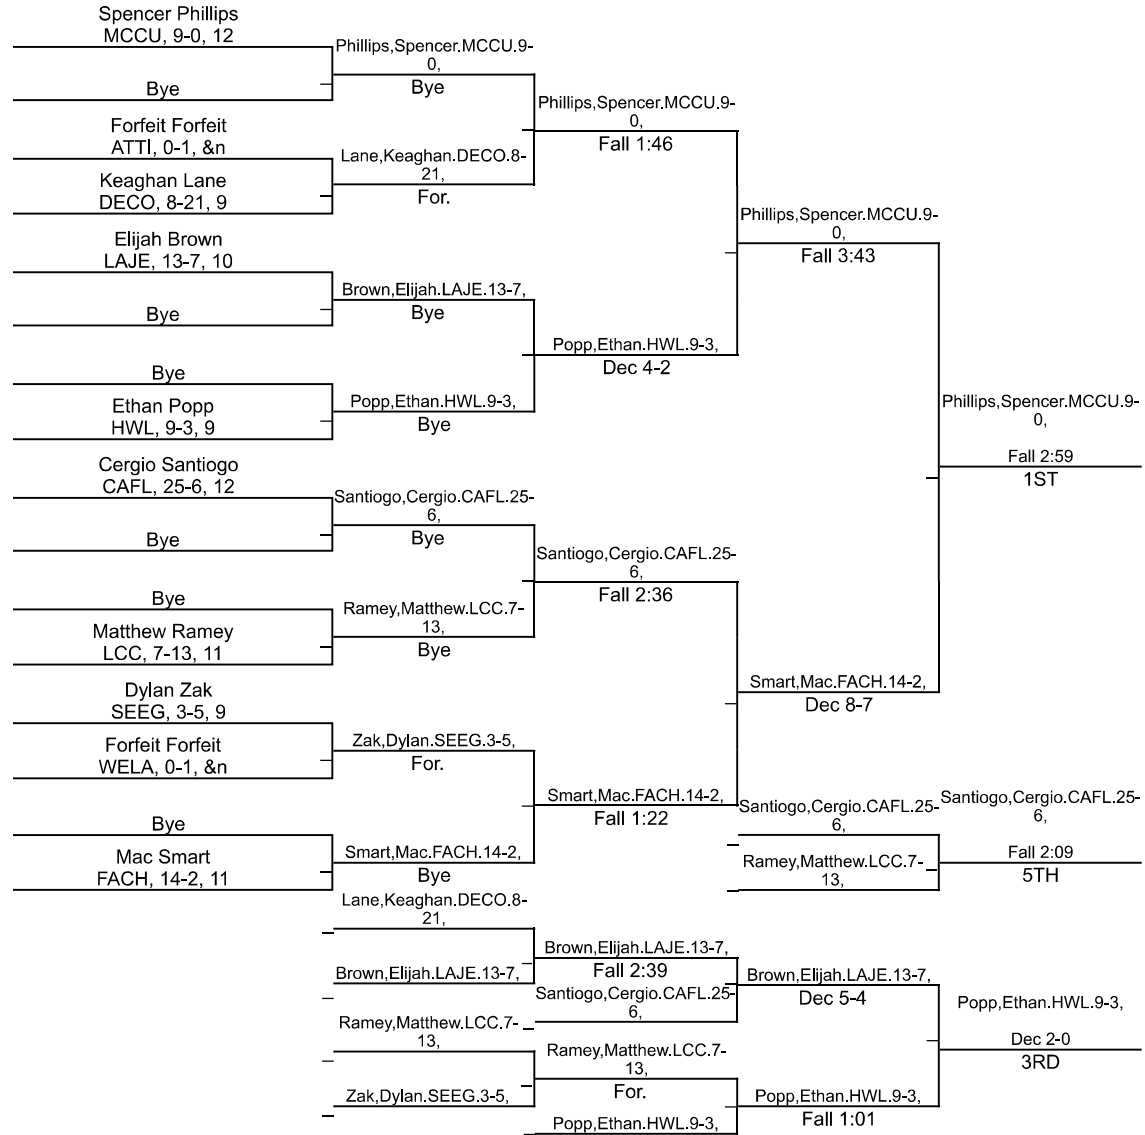

IHSAA Sectional @ Lafayette Jefferson

170