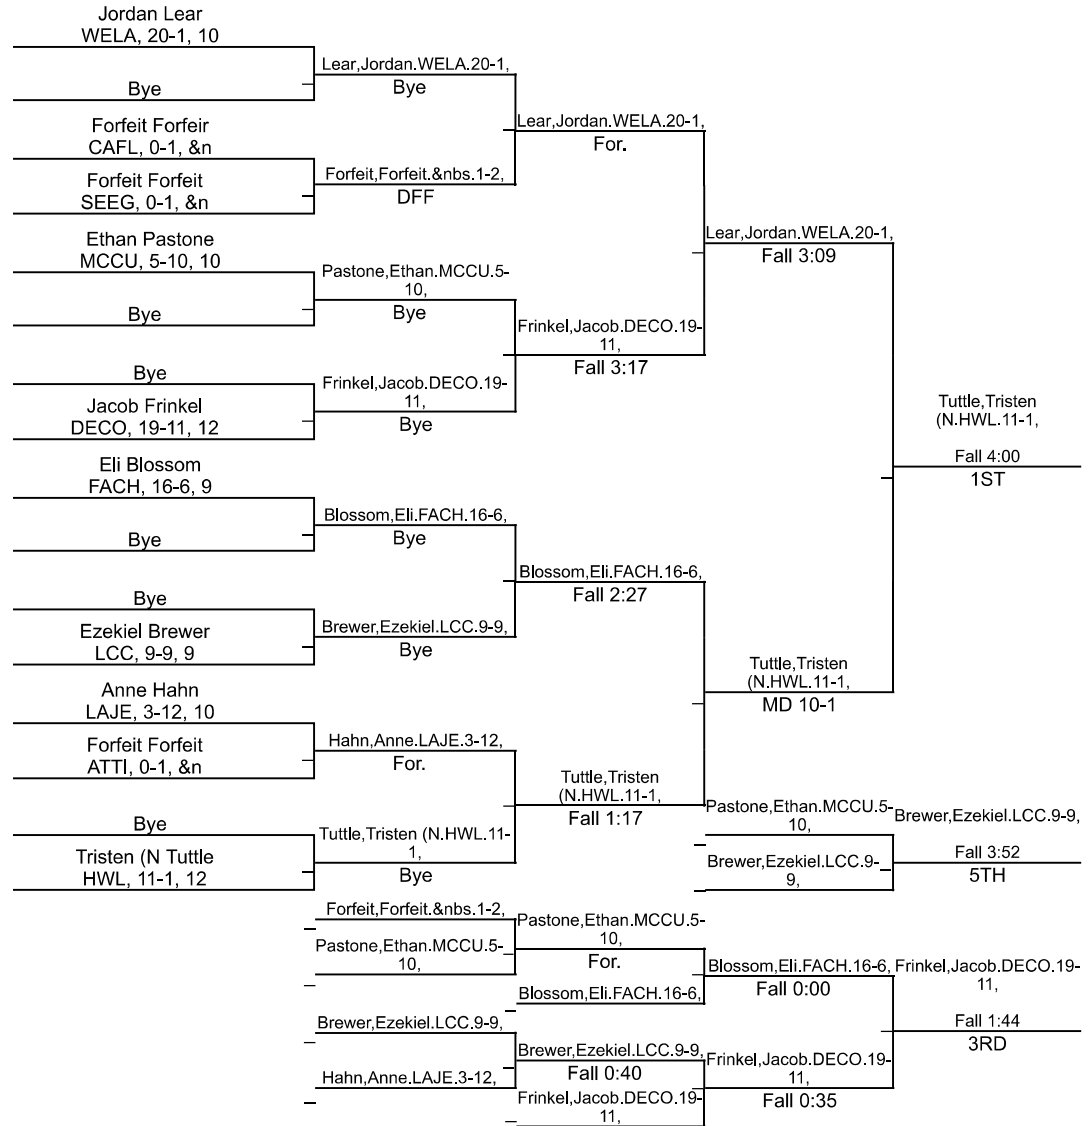

# IHSAA Sectional @ Lafayette Jefferson

113

# IHSAA Sectional @ Lafayette Jefferson

120

# IHSAA Sectional @ Lafayette Jefferson

132