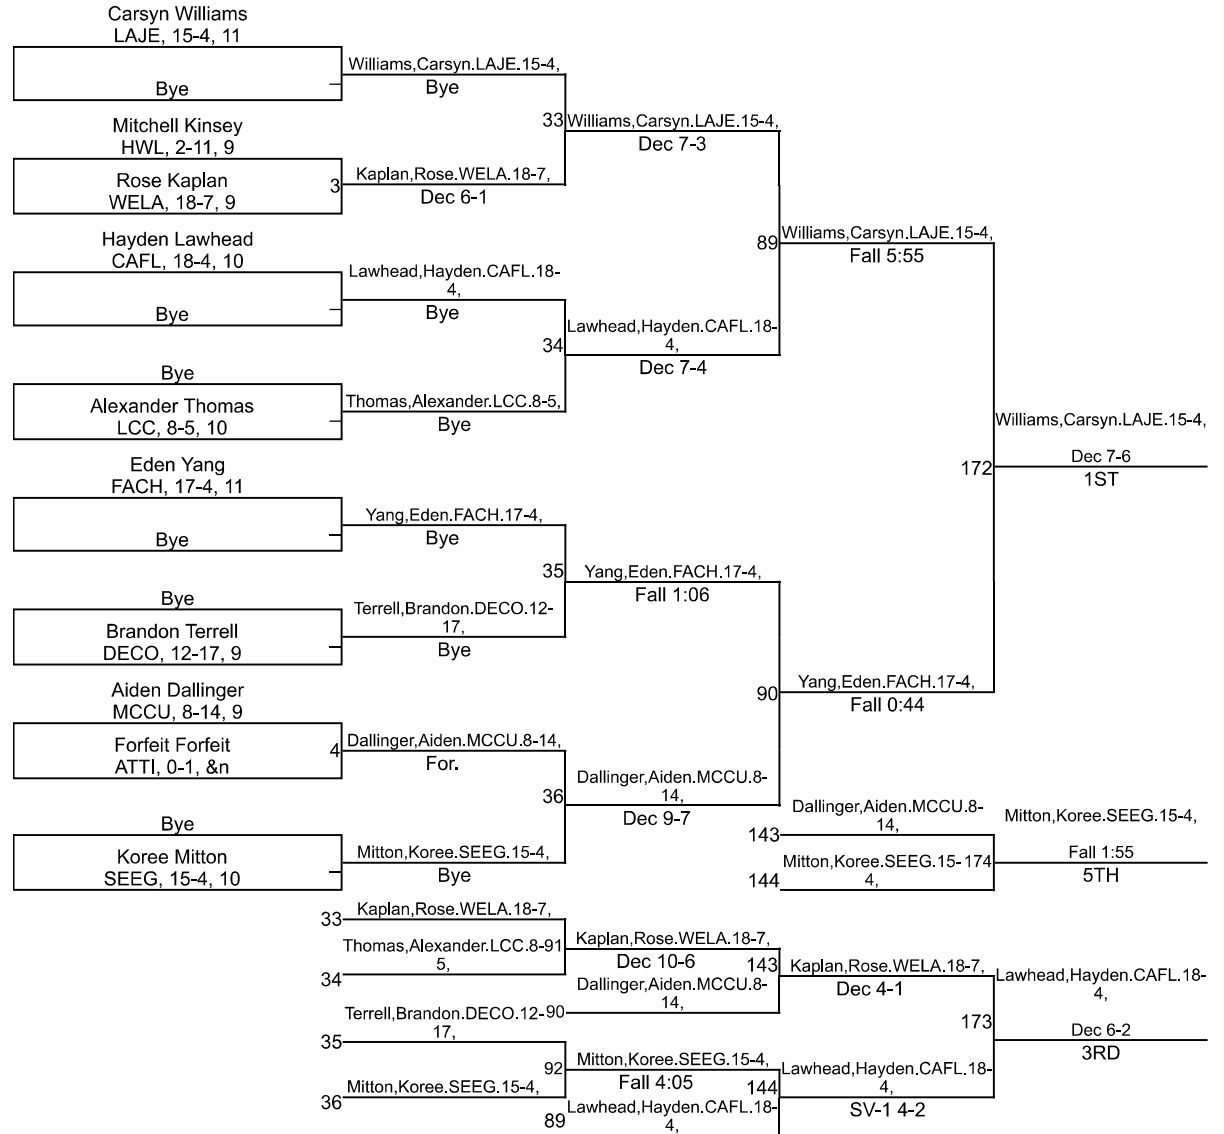

IHSAA Sectional @ Lafayette Jefferson

113