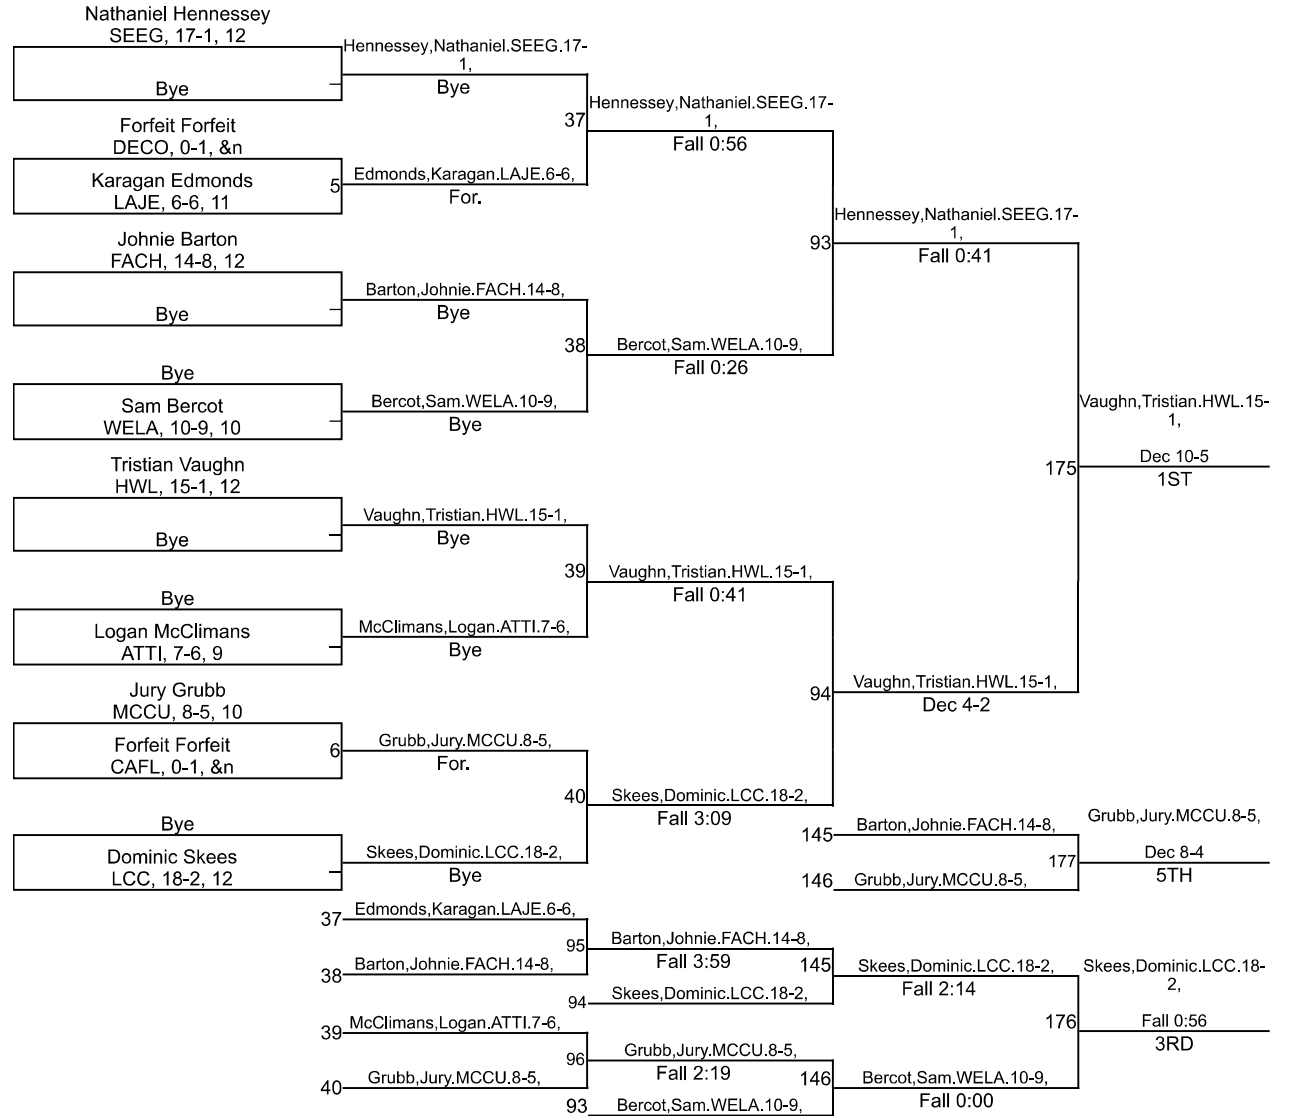

IHSAA Sectional @ Lafayette Jefferson

120