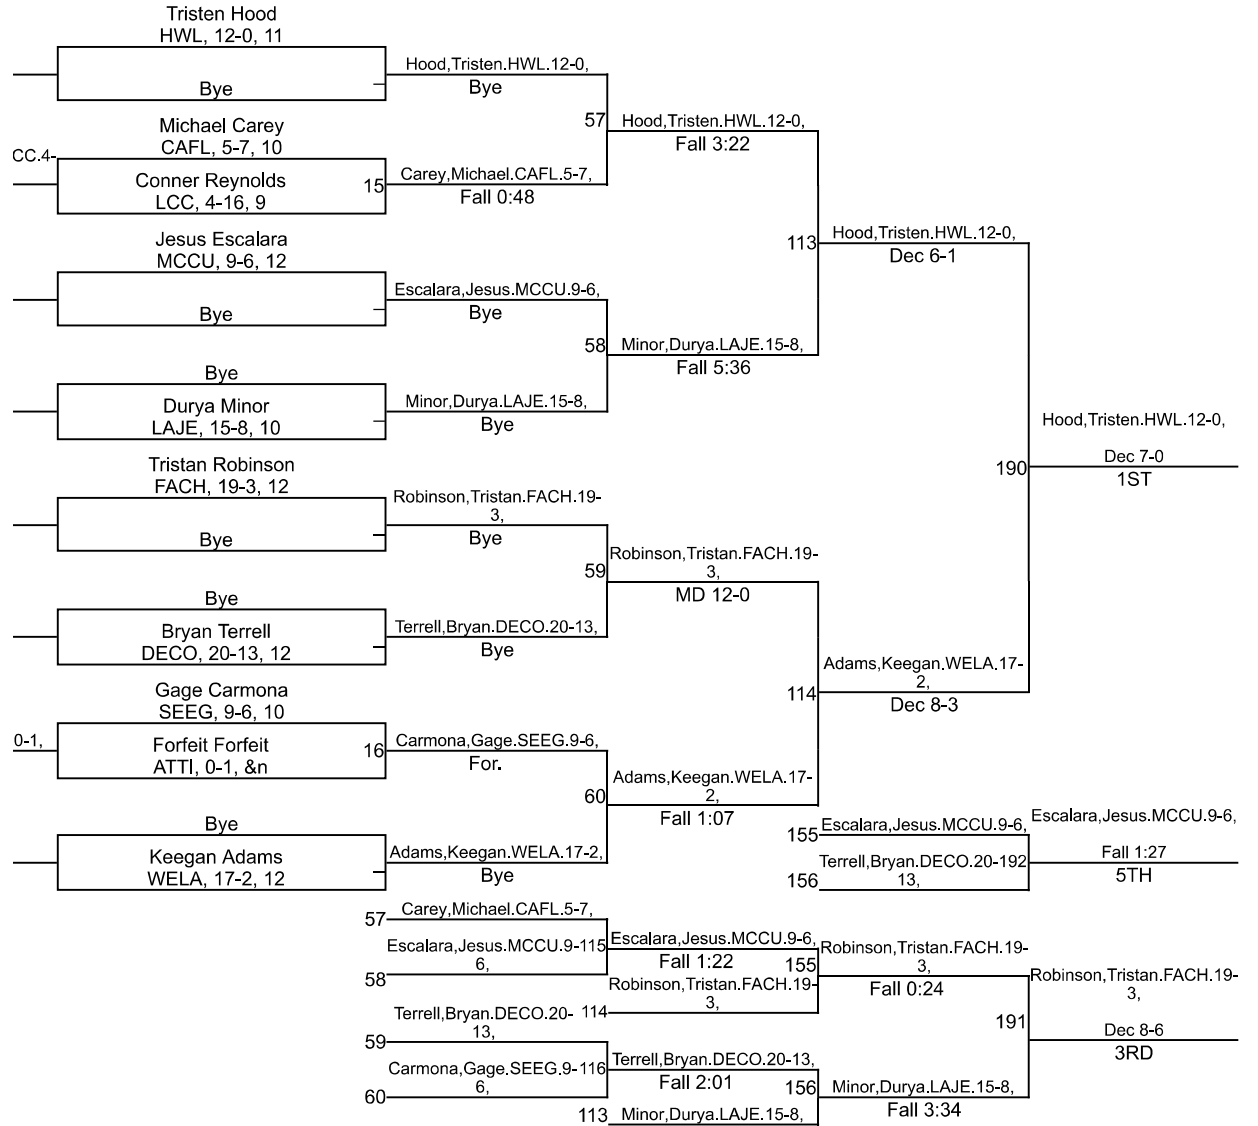

# IHSAA Sectional @ Lafayette Jefferson

138

# IHSAA Sectional @ Lafayette Jefferson

145

# IHSAA Sectional @ Lafayette Jefferson

152