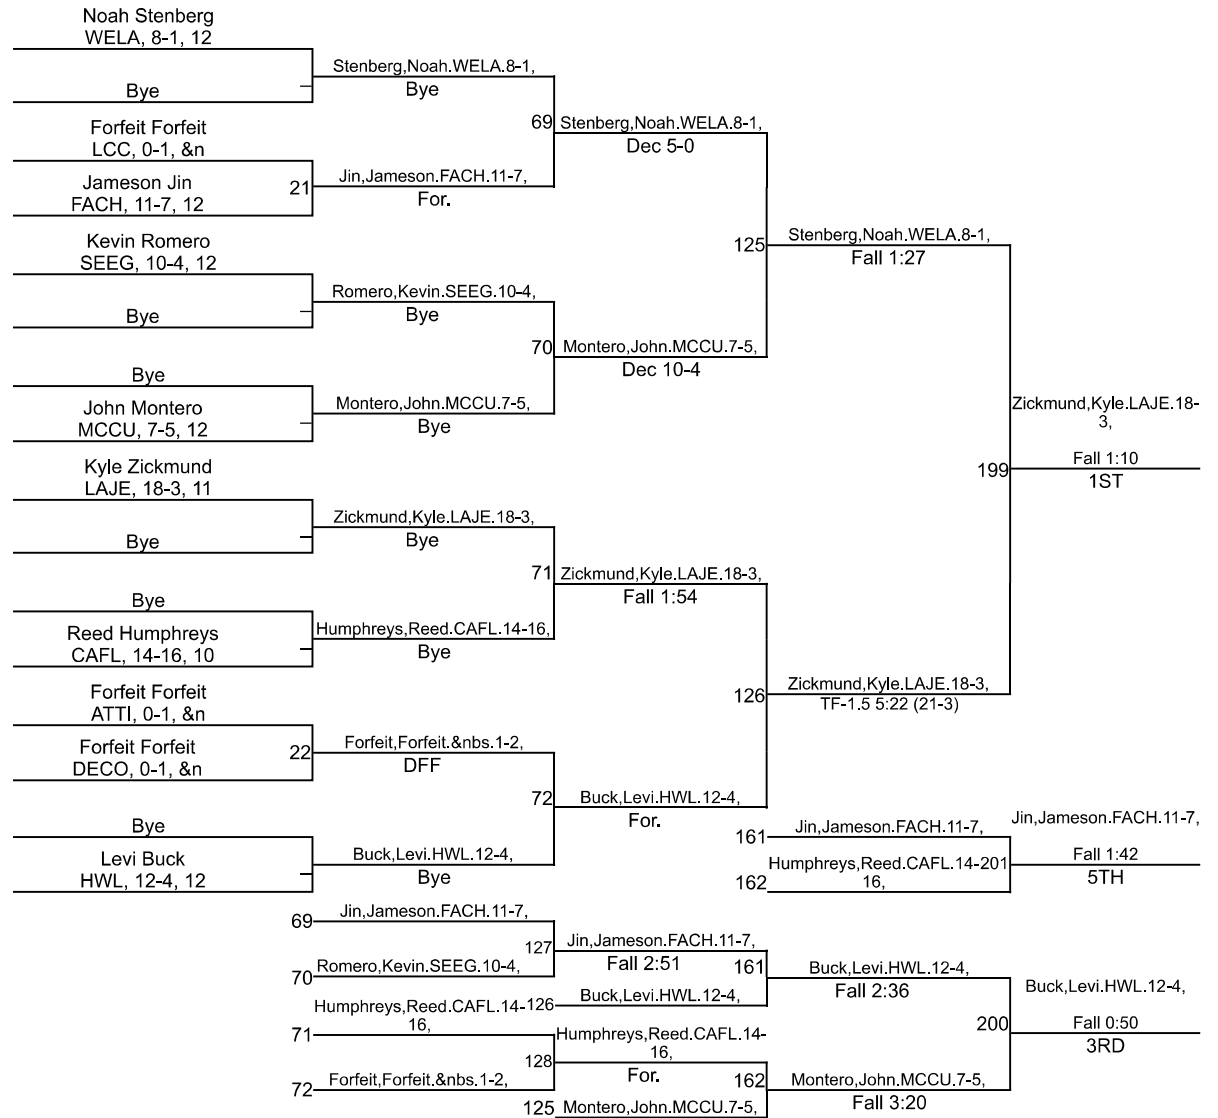

# IHSAA Sectional @ Lafayette Jefferson

152

# IHSAA Sectional @ Lafayette Jefferson

160

# IHSAA Sectional @ Lafayette Jefferson

170

# IHSAA Sectional @ Lafayette Jefferson

182