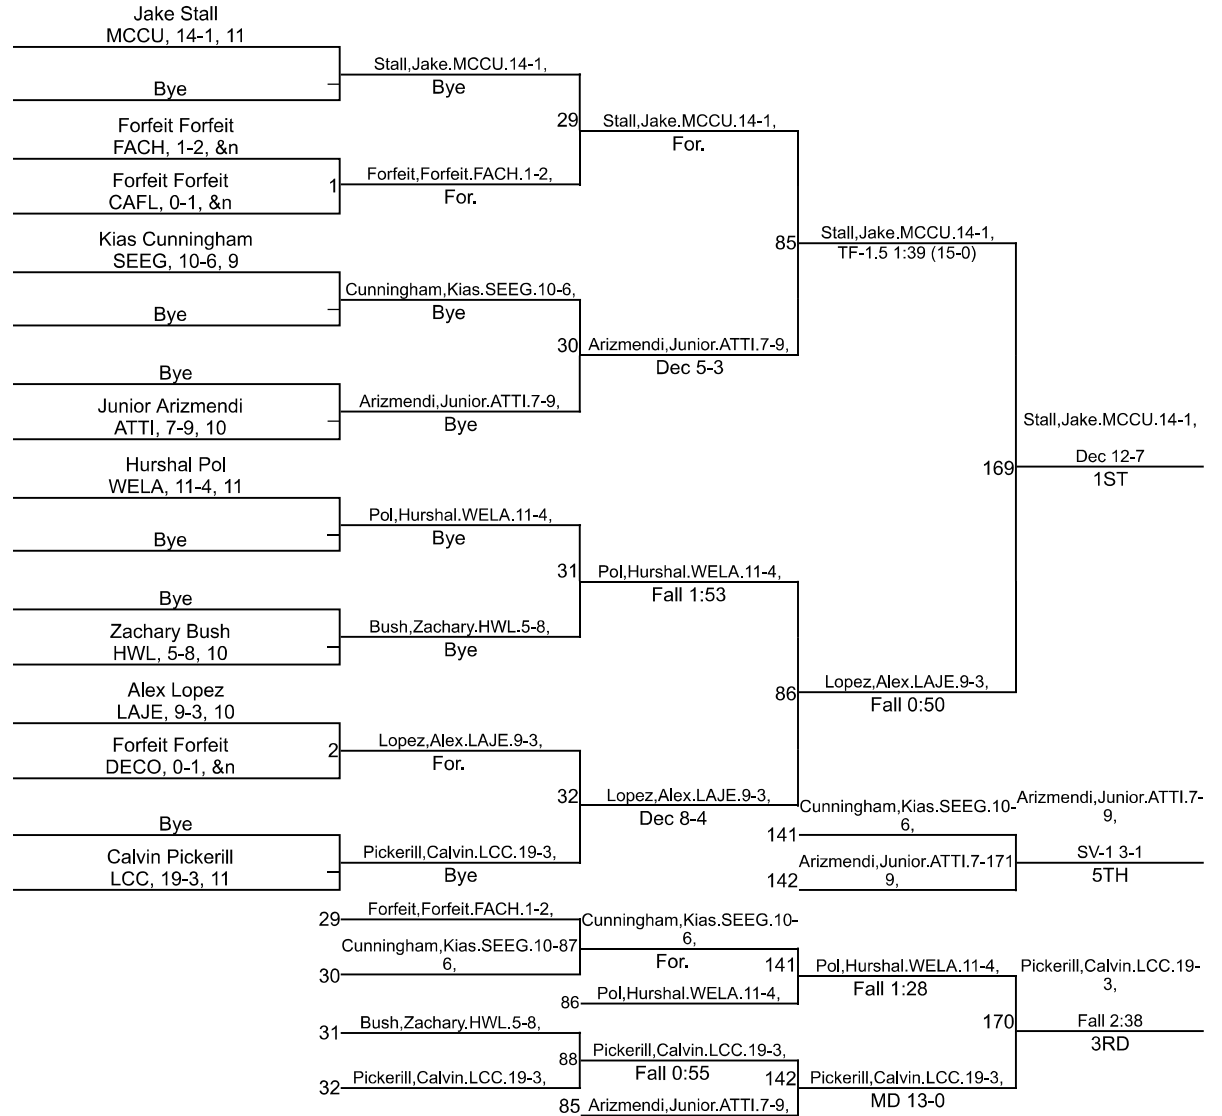

# IHSAA Sectional @ Lafayette Jefferson

106

# IHSAA Sectional @ Lafayette Jefferson

113