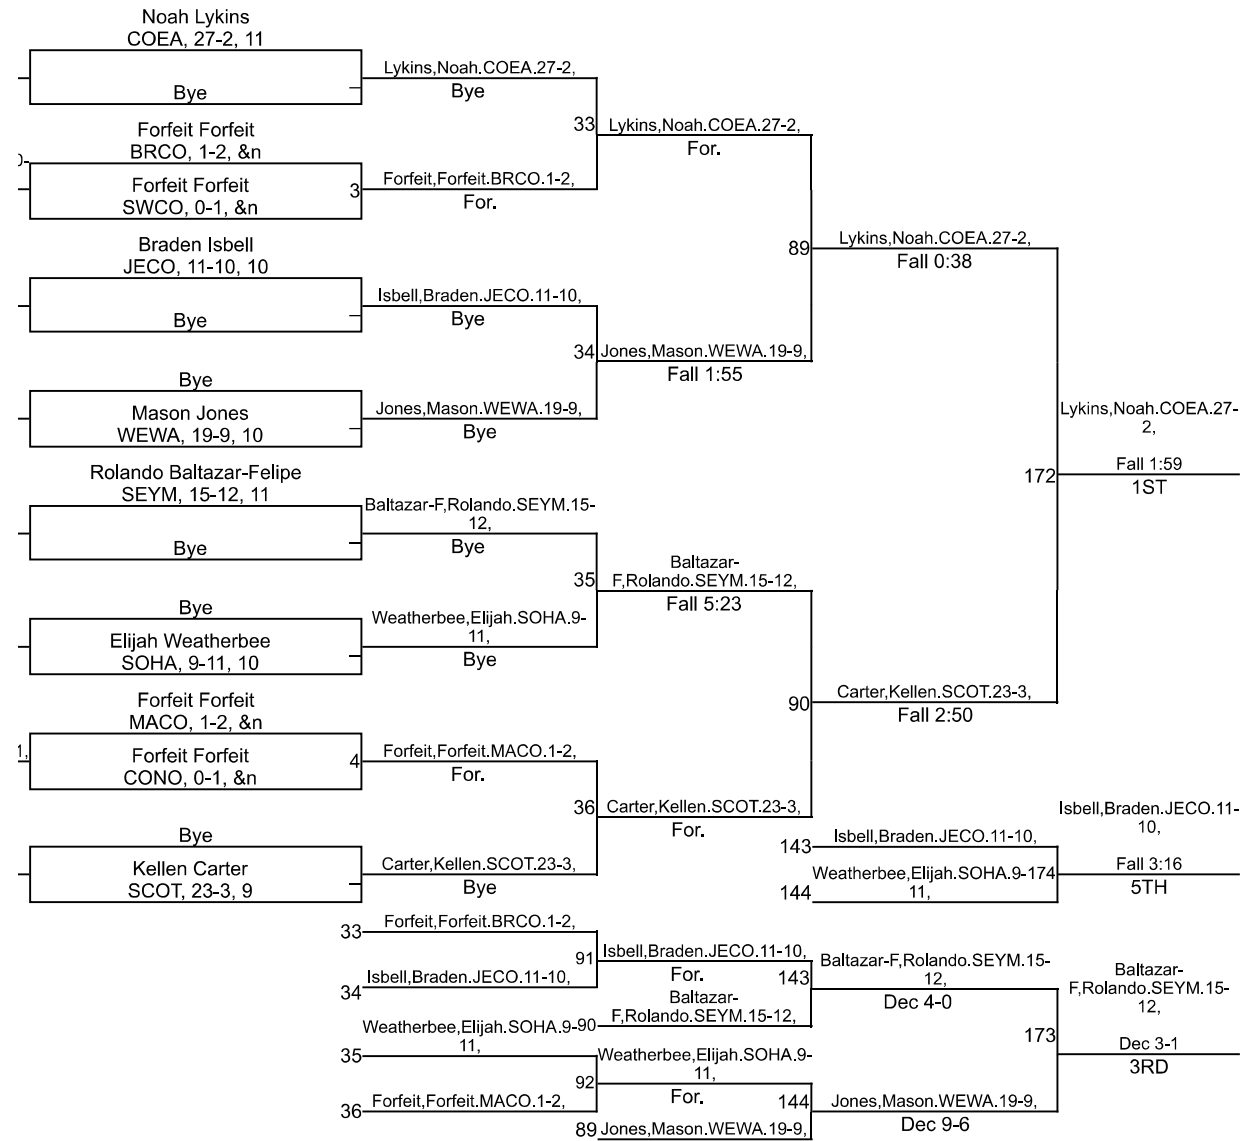

IHSAA Sectional @ Jennings County

113