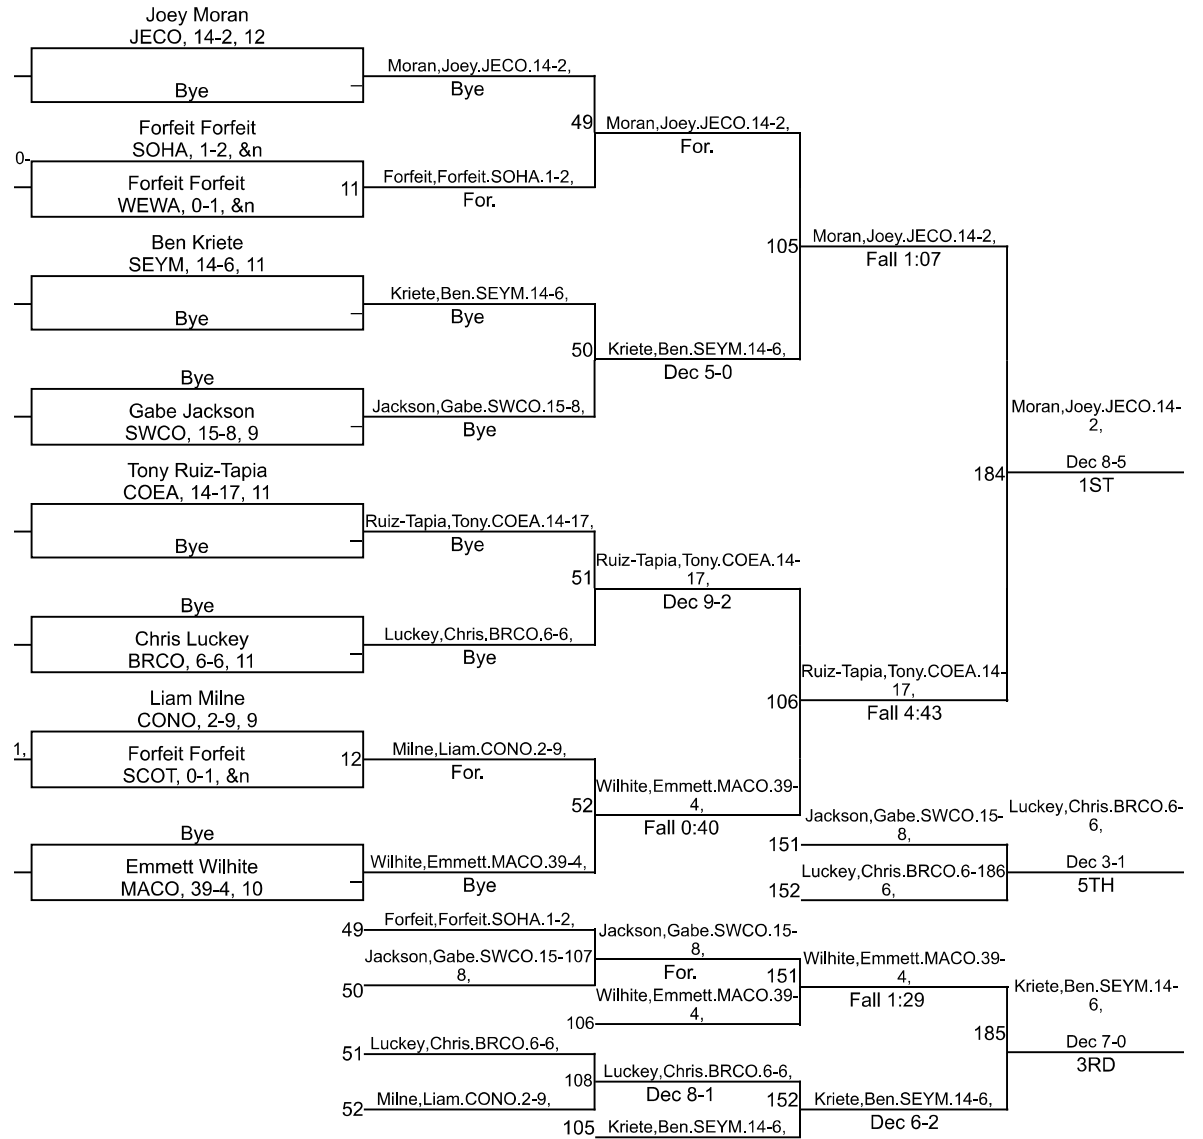

IHSAA Sectional @ Jennings County

138