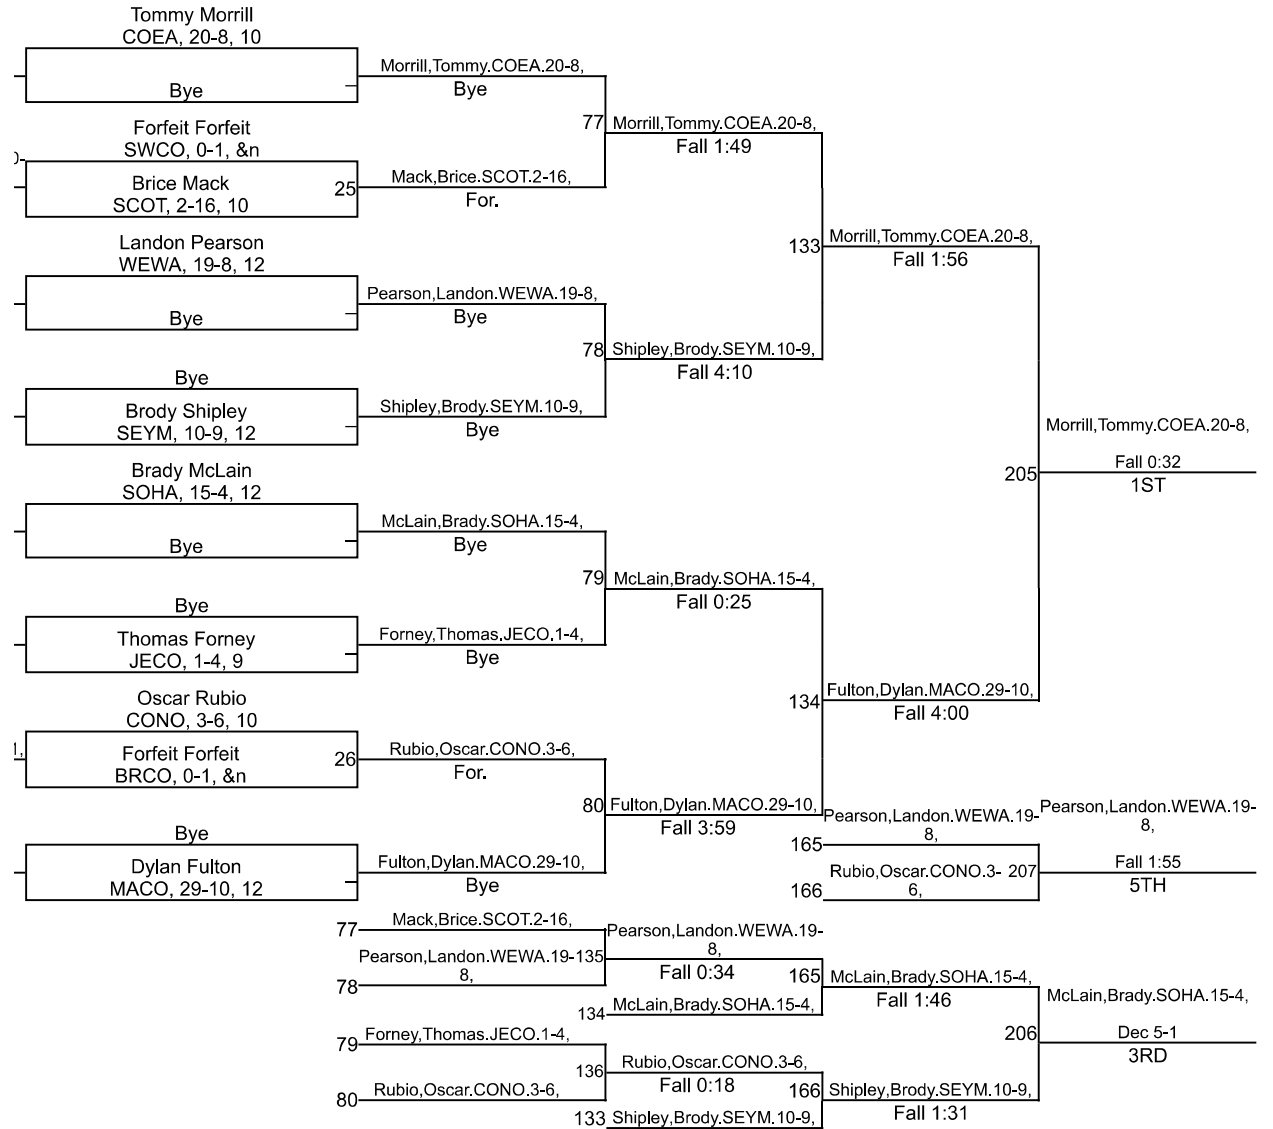

IHSAA Sectional @ Jennings County

220