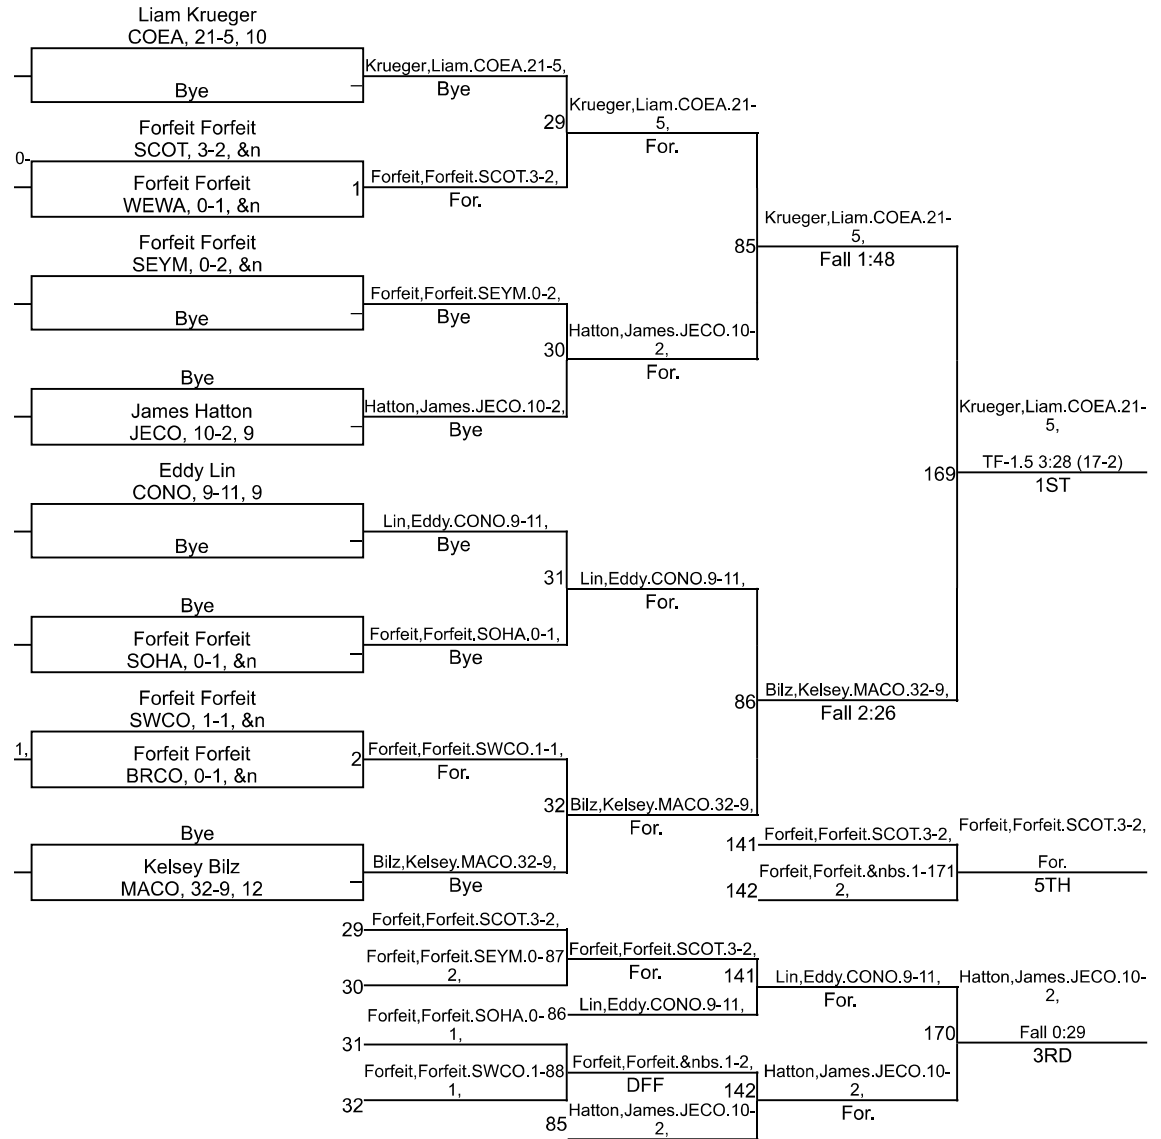

Team Scores

Printed on 01/31/2021 02:49 p.m.

Team Scores		
1	Columbus East	332.5
2	Madison Consolidated	211.0
3	Jennings County	173.0
4	Columbus North	116.0
5	Scottsburg	95.0
5	Seymour	95.0
7	Brown County	76.0
8	Southwestern (Hanover)	54.0
9	West Washington	52.0
10	Switzerland County	36.0

IHSAA Sectional @ Jennings County

106