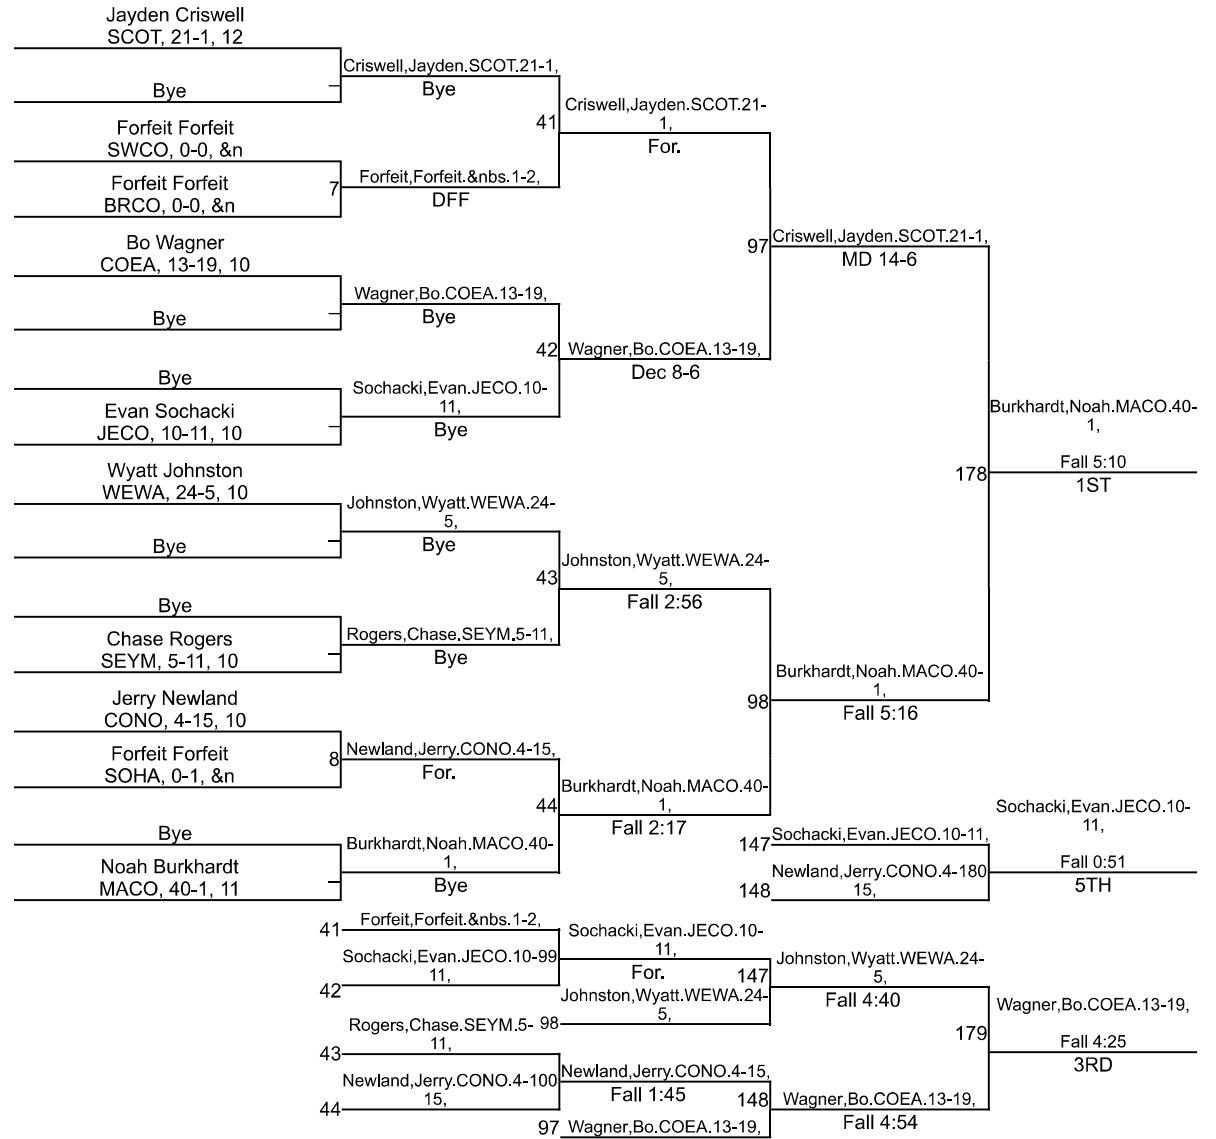

Team Scores

Printed on 01/31/2021 02:49 p.m.

Team Scores		
1	Columbus East	332.5
2	Madison Consolidated	211.0
3	Jennings County	173.0
4	Columbus North	116.0
5	Scottsburg	95.0
5	Seymour	95.0
7	Brown County	76.0
8	Southwestern (Hanover)	54.0
9	West Washington	52.0
10	Switzerland County	36.0

IHSAA Sectional @ Jennings County

106

IHSAA Sectional @ Jennings County

113

IHSAA Sectional @ Jennings County

120

IHSAA Sectional @ Jennings County

126