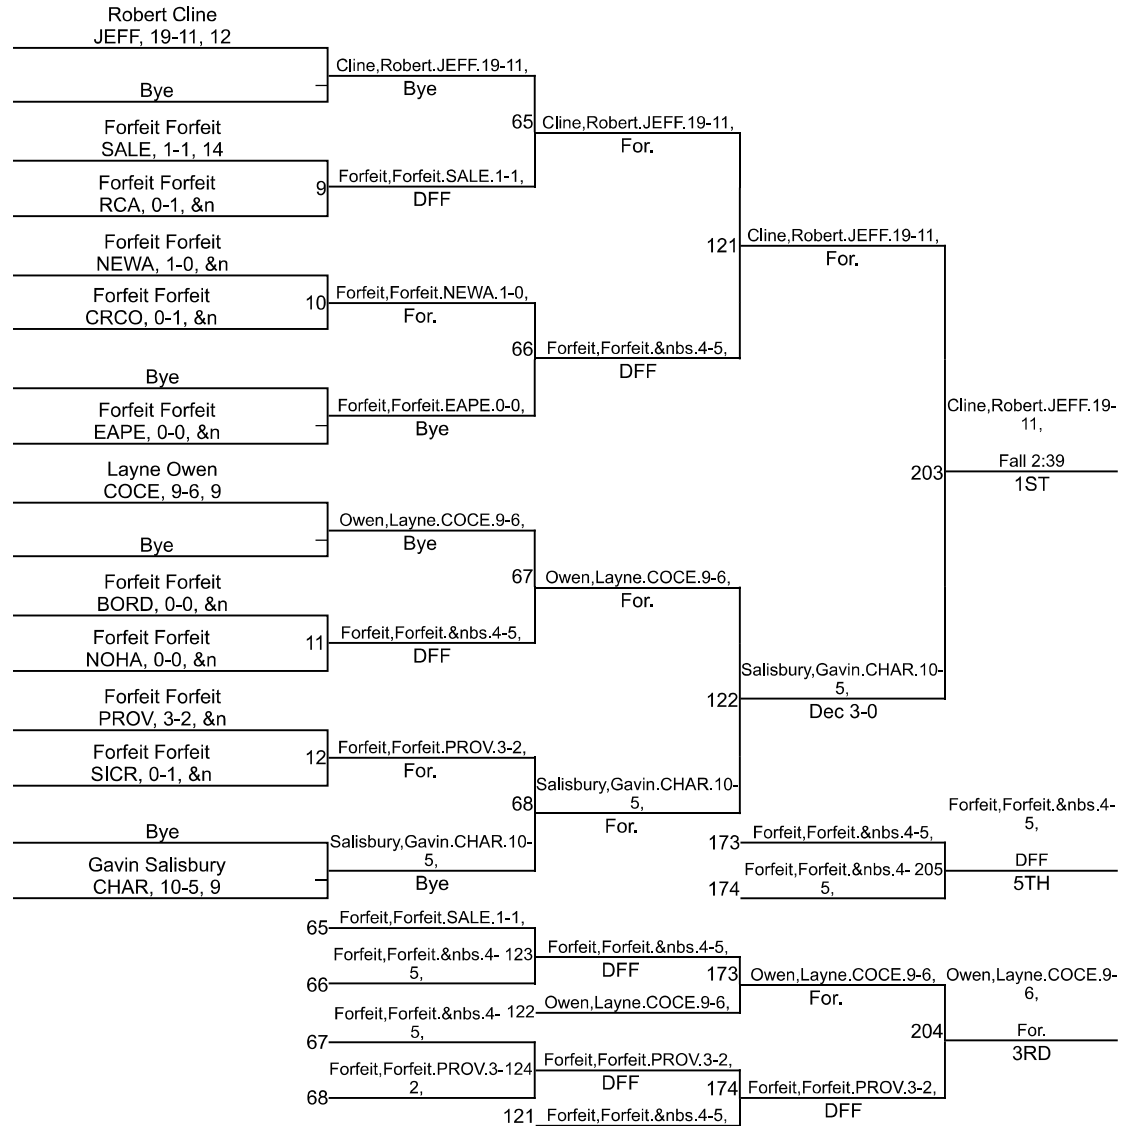

Team Scores

Printed on 01/31/2021 02:10 p.m.

Team Scores		
1	Charlestown	273.0
2	Jeffersonville	268.5
3	Corydon Central	130.5
4	Salem	105.0
5	Eastern (Pekin)	104.5
6	Silver Creek	80.5
7	North Harrison	79.0
8	Providence	61.0
9	Borden	44.0
10	Crawford County	35.0
11	Rock Creek Academy	28.0
12	New Washington	24.0

IHSAA Sectional @ Jeffersonville

113

IHSAA Sectional @ Jeffersonville

120

IHSAA Sectional @ Jeffersonville

126

IHSAA Sectional @ Jeffersonville

145