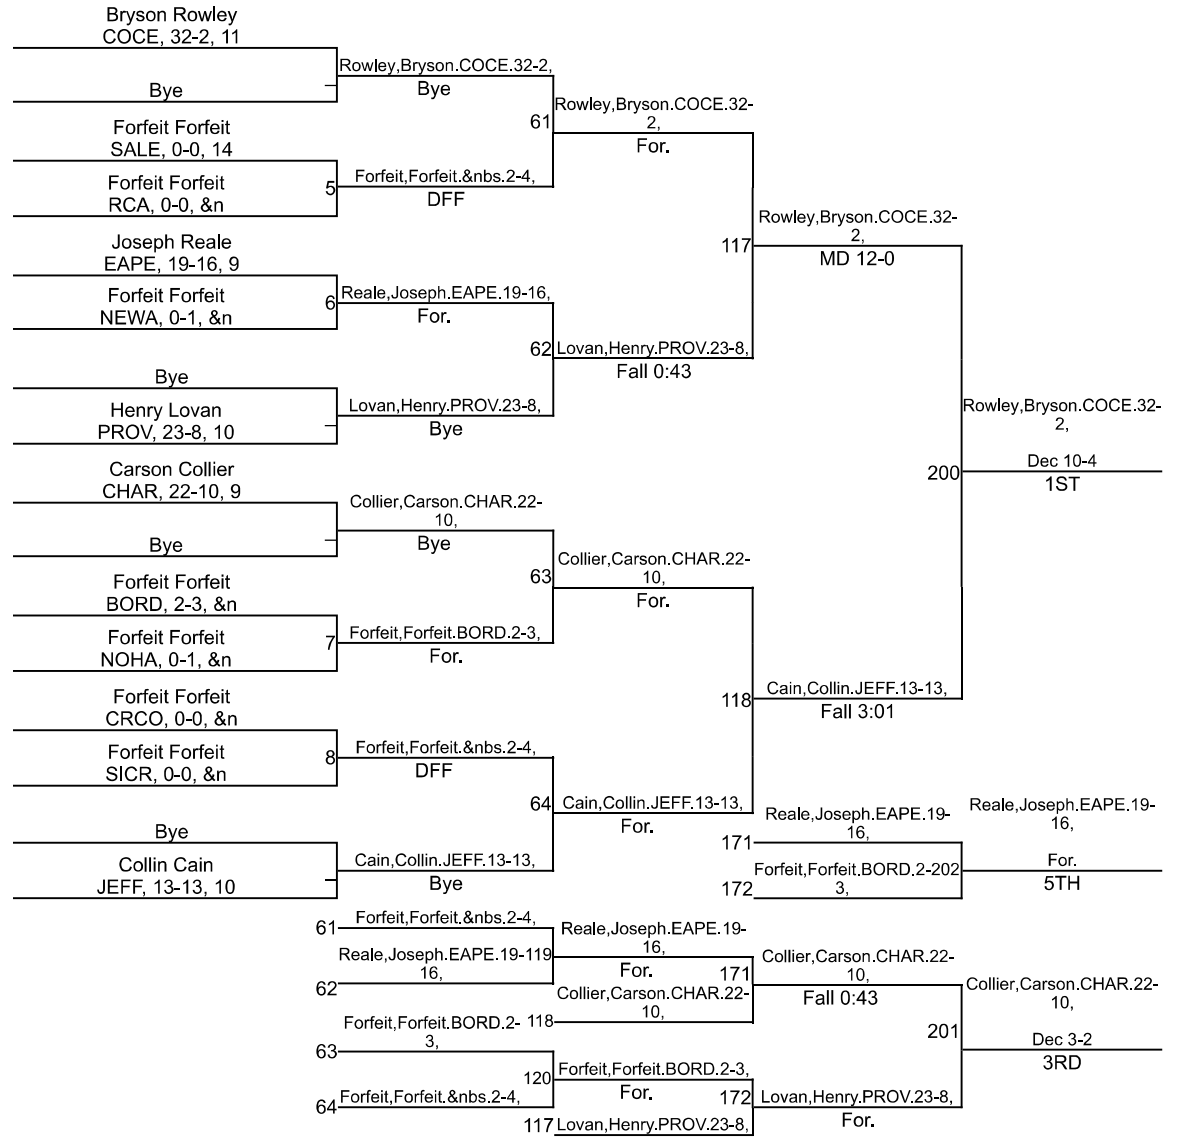

Team Scores

Printed on 01/31/2021 02:10 p.m.

Team Scores		
1	Charlestown	273.0
2	Jeffersonville	268.5
3	Corydon Central	130.5
4	Salem	105.0
5	Eastern (Pekin)	104.5
6	Silver Creek	80.5
7	North Harrison	79.0
8	Providence	61.0
9	Borden	44.0
10	Crawford County	35.0
11	Rock Creek Academy	28.0
12	New Washington	24.0

IHSAA Sectional @ Jeffersonville

113

IHSAA Sectional @ Jeffersonville

120

IHSAA Sectional @ Jeffersonville

126

IHSAA Sectional @ Jeffersonville

145