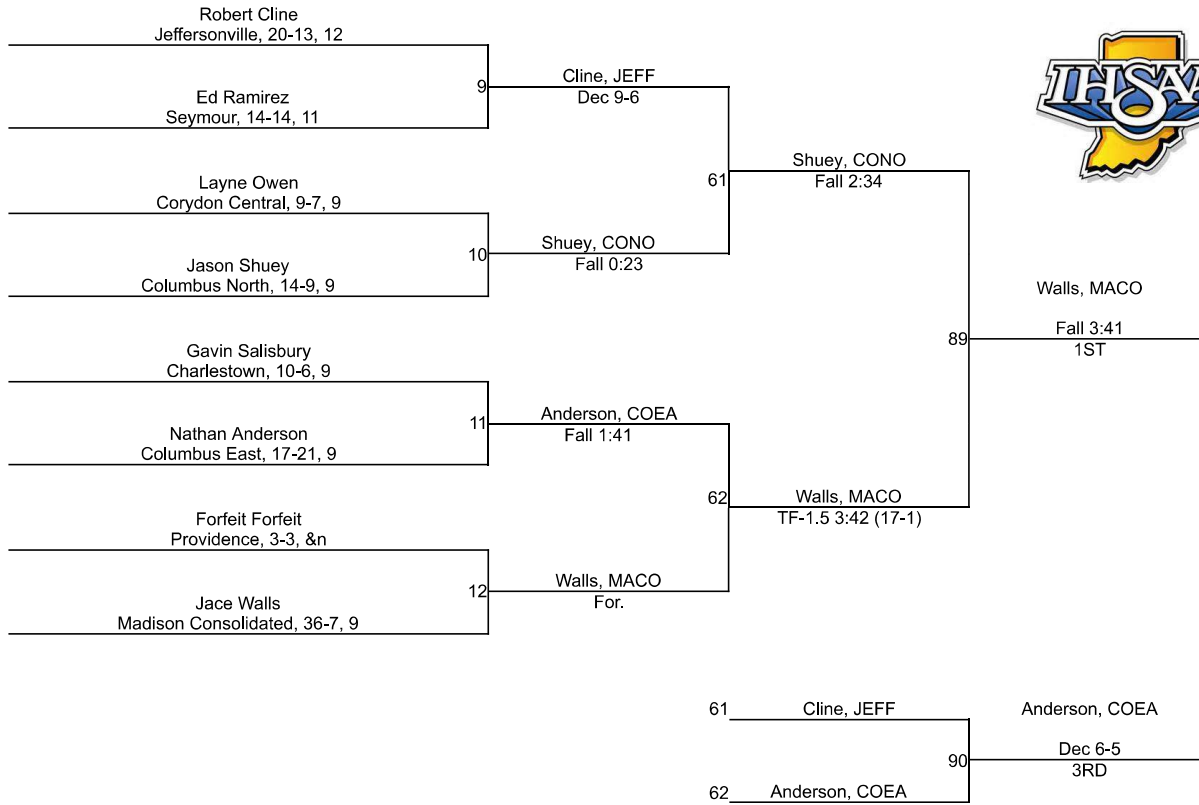

IHSAA Regional @ Jeffersonville

120