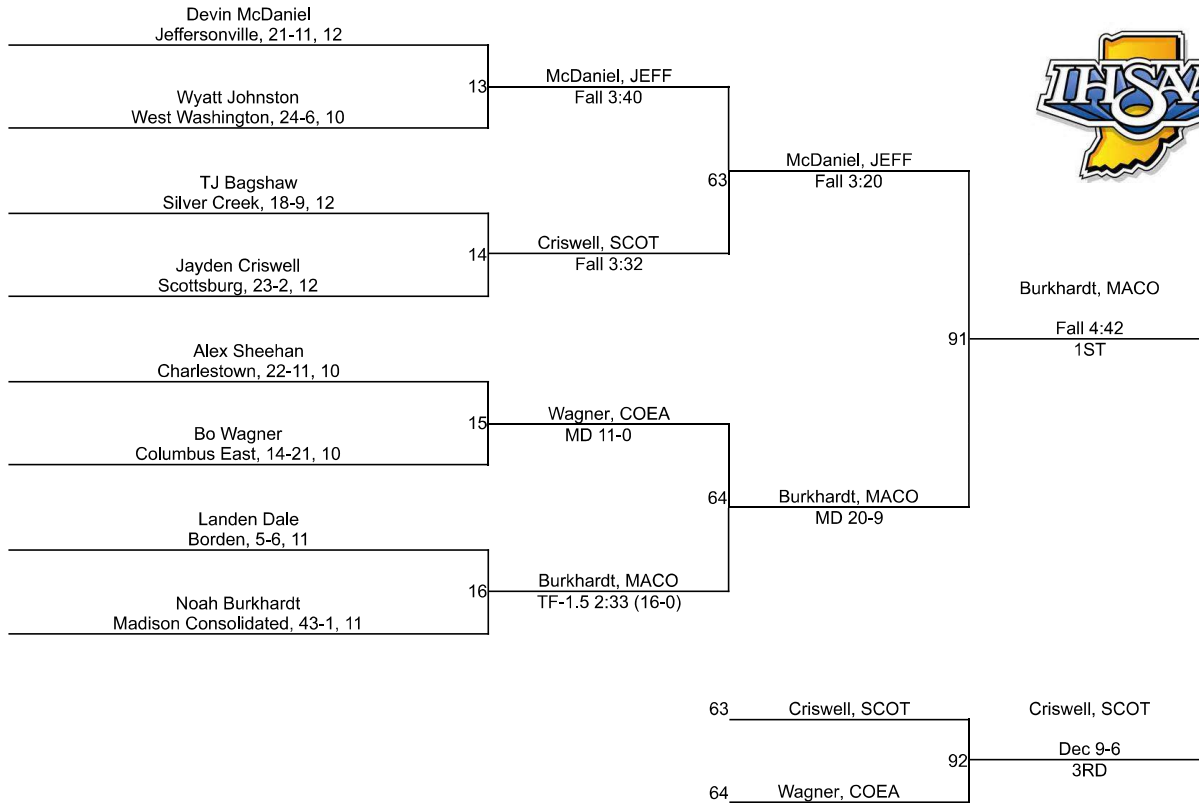

IHSAA Regional @ Jeffersonville

126