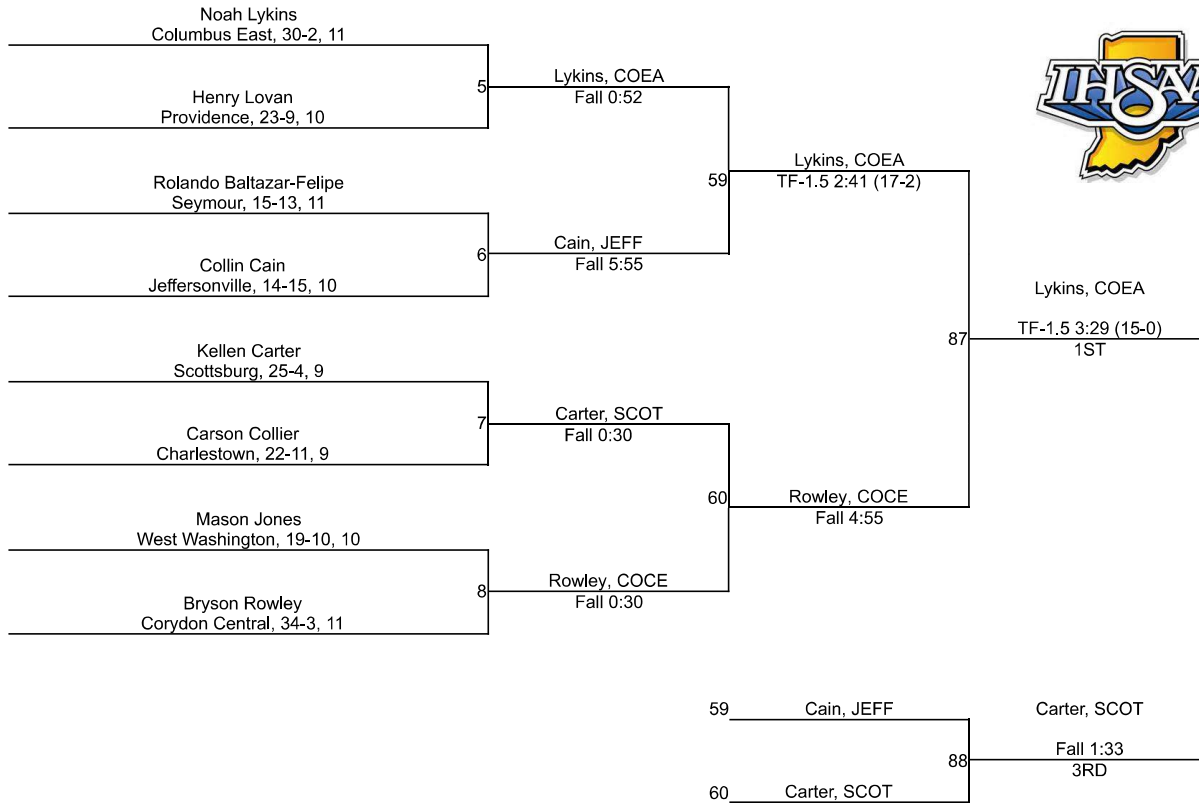

| | | |
|----|-----------------|-----|
| 18 | Seymour | 0.0 |
| 18 | Silver Creek | 0.0 |
| 18 | West Washington | 0.0 |

IHSAA Regional @ Jeffersonville

106

IHSAA Regional @ Jeffersonville

113

IHSAA Regional @ Jeffersonville

120

IHSAA Regional @ Jeffersonville

126

IHSAA Regional @ Jeffersonville

132

IHSAA Regional @ Jeffersonville

138

IHSAA Regional @ Jeffersonville