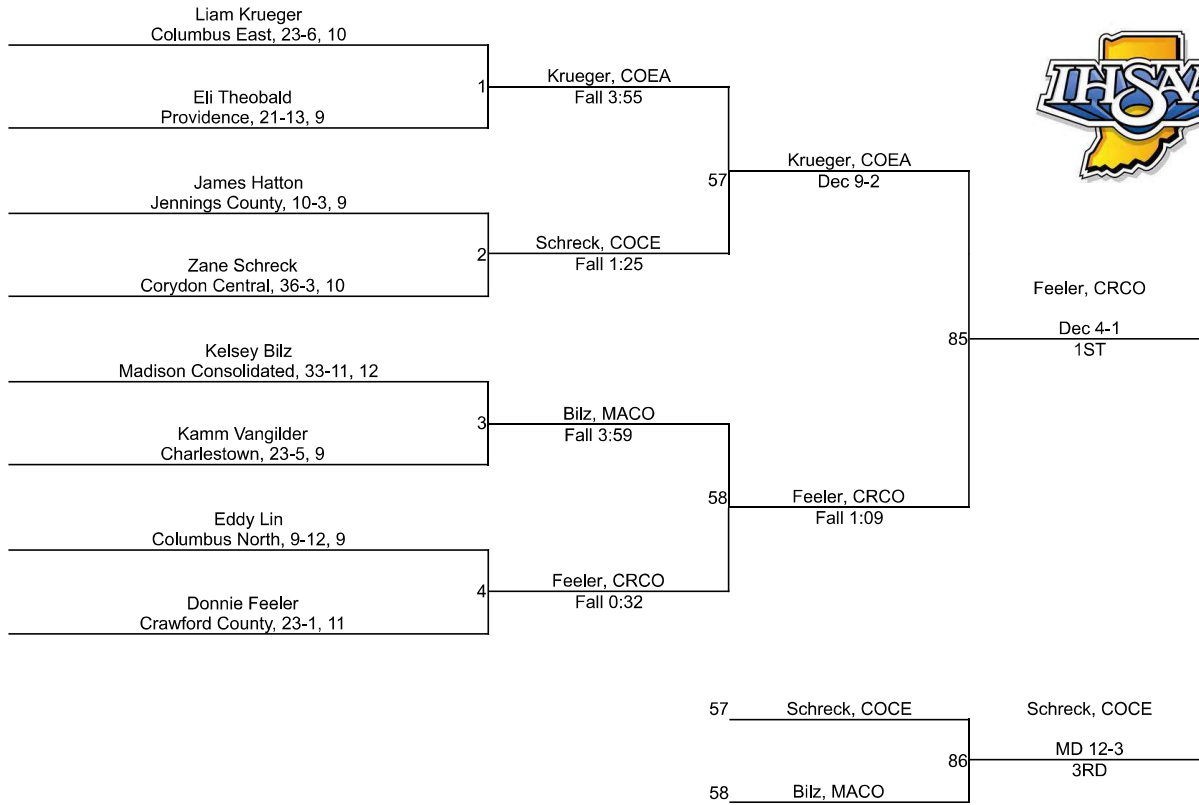

| | | |
|----|-----------------|-----|
| 18 | Seymour | 0.0 |
| 18 | Silver Creek | 0.0 |
| 18 | West Washington | 0.0 |

IHSAA Regional @ Jeffersonville

106

IHSAA Regional @ Jeffersonville

113

IHSAA Regional @ Jeffersonville