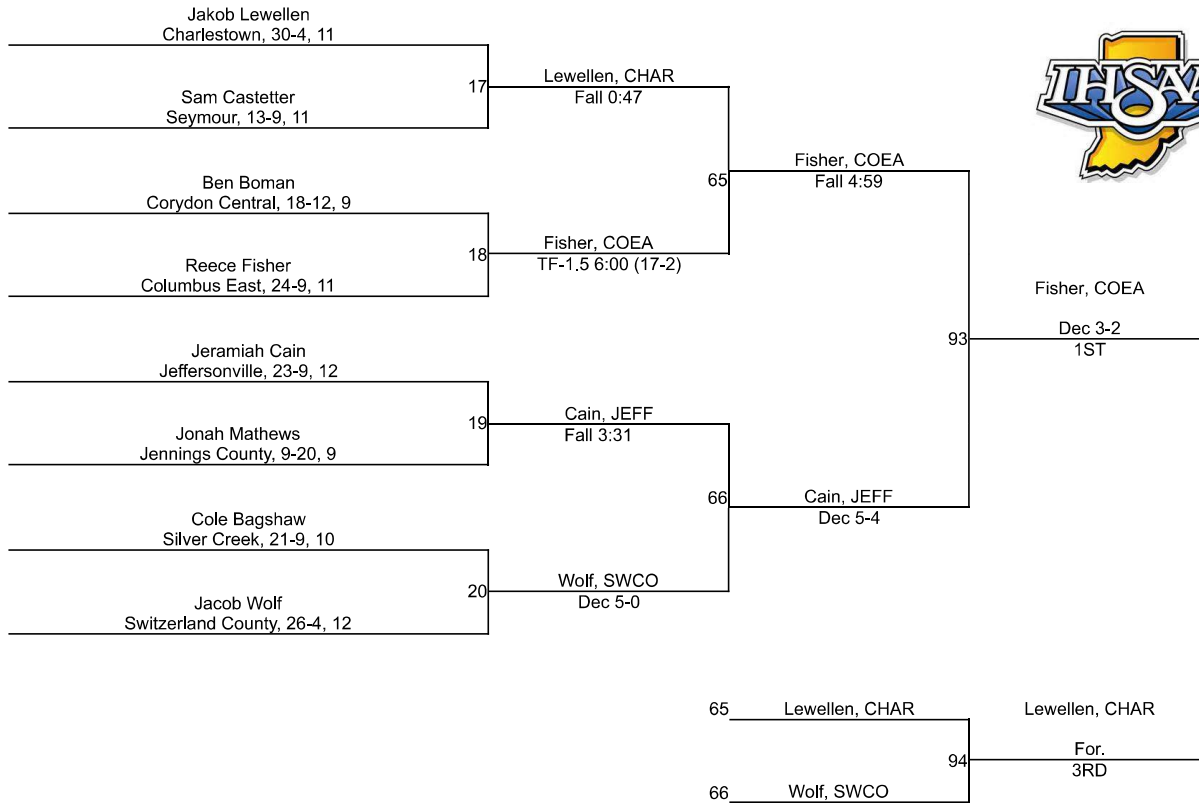

| | | |
|----|-----------------|-----|
| 18 | Seymour | 0.0 |
| 18 | Silver Creek | 0.0 |
| 18 | West Washington | 0.0 |

IHSAA Regional @ Jeffersonville

106

IHSAA Regional @ Jeffersonville

113

IHSAA Regional @ Jeffersonville

120

IHSAA Regional @ Jeffersonville

126

IHSAA Regional @ Jeffersonville

132

IHSAA Regional @ Jeffersonville

138

IHSAA Regional @ Jeffersonville

145

IHSAA Regional @ Jeffersonville

152

IHSAA Regional @ Jeffersonville

160

IHSAA Regional @ Jeffersonville

170

IHSAA Regional @ Jeffersonville