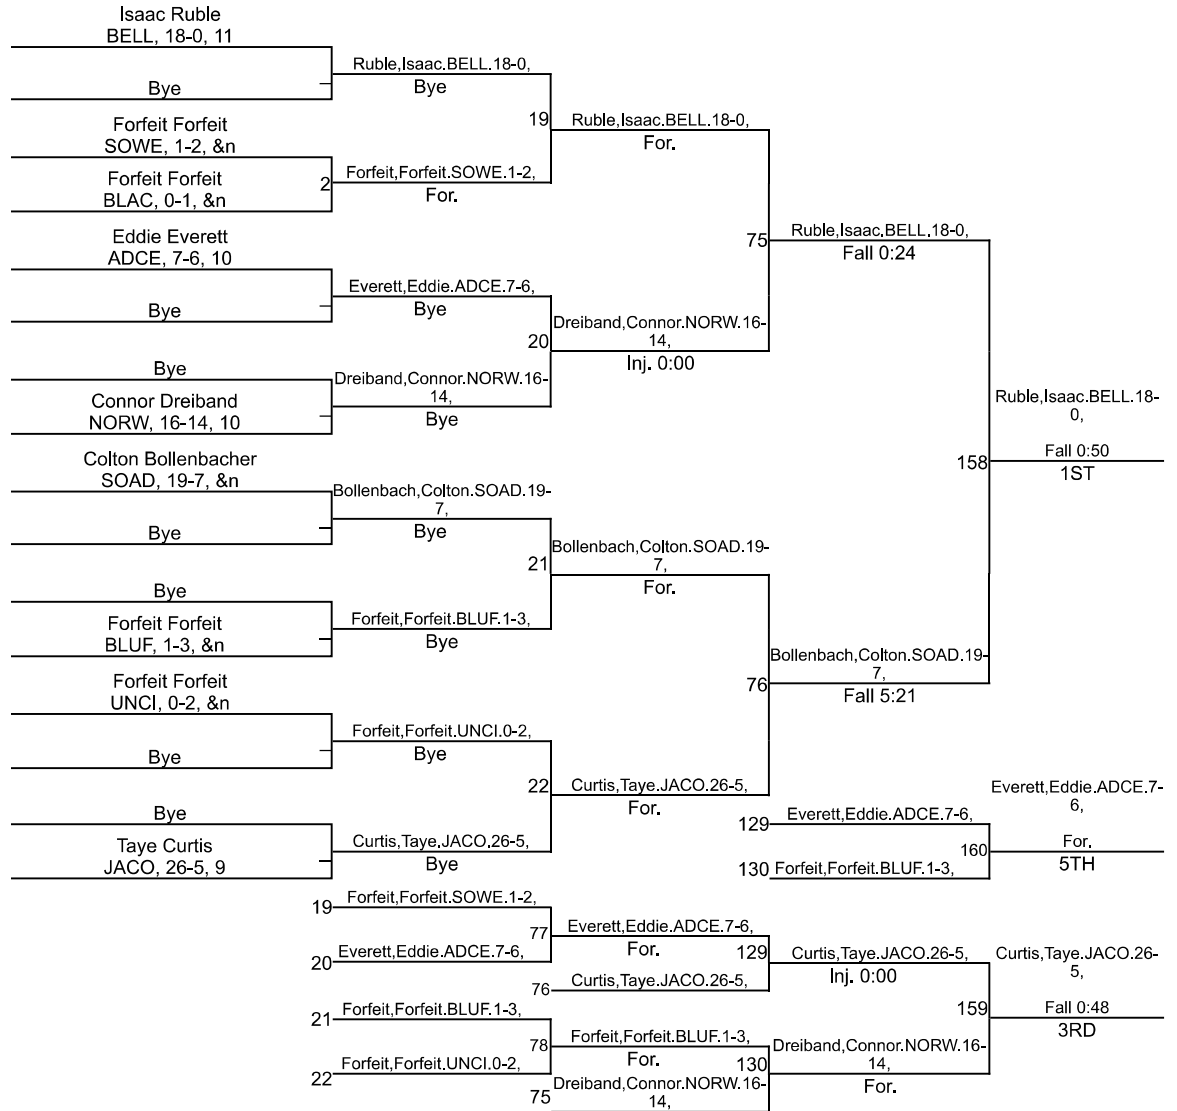

Team Scores

Printed on 01/31/2021 01:39 p.m.

Team Scores		
1	Bellmont	242.0
2	Jay County	221.0
3	Norwell	180.5
4	Adams Central	177.0
5	Bluffton	168.0
6	South Adams	160.0
7	Blackford	29.0
7	Union City	29.0
9	Southern Wells	6.0

IHSAA Sectional @ Jay County

106

IHSAA Sectional @ Jay County

113

IHSAA Sectional @ Jay County

126

IHSAA Sectional @ Jay County

132