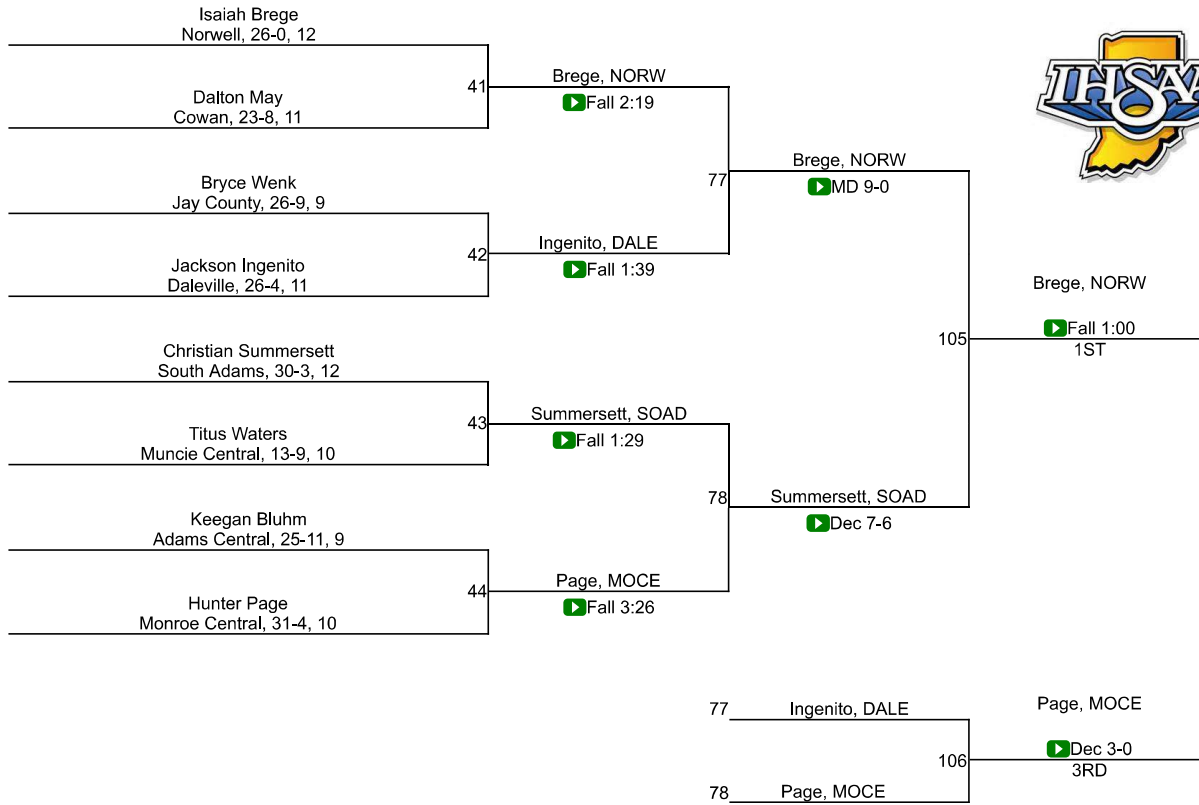

IHSAA Regional @ Jay County

182